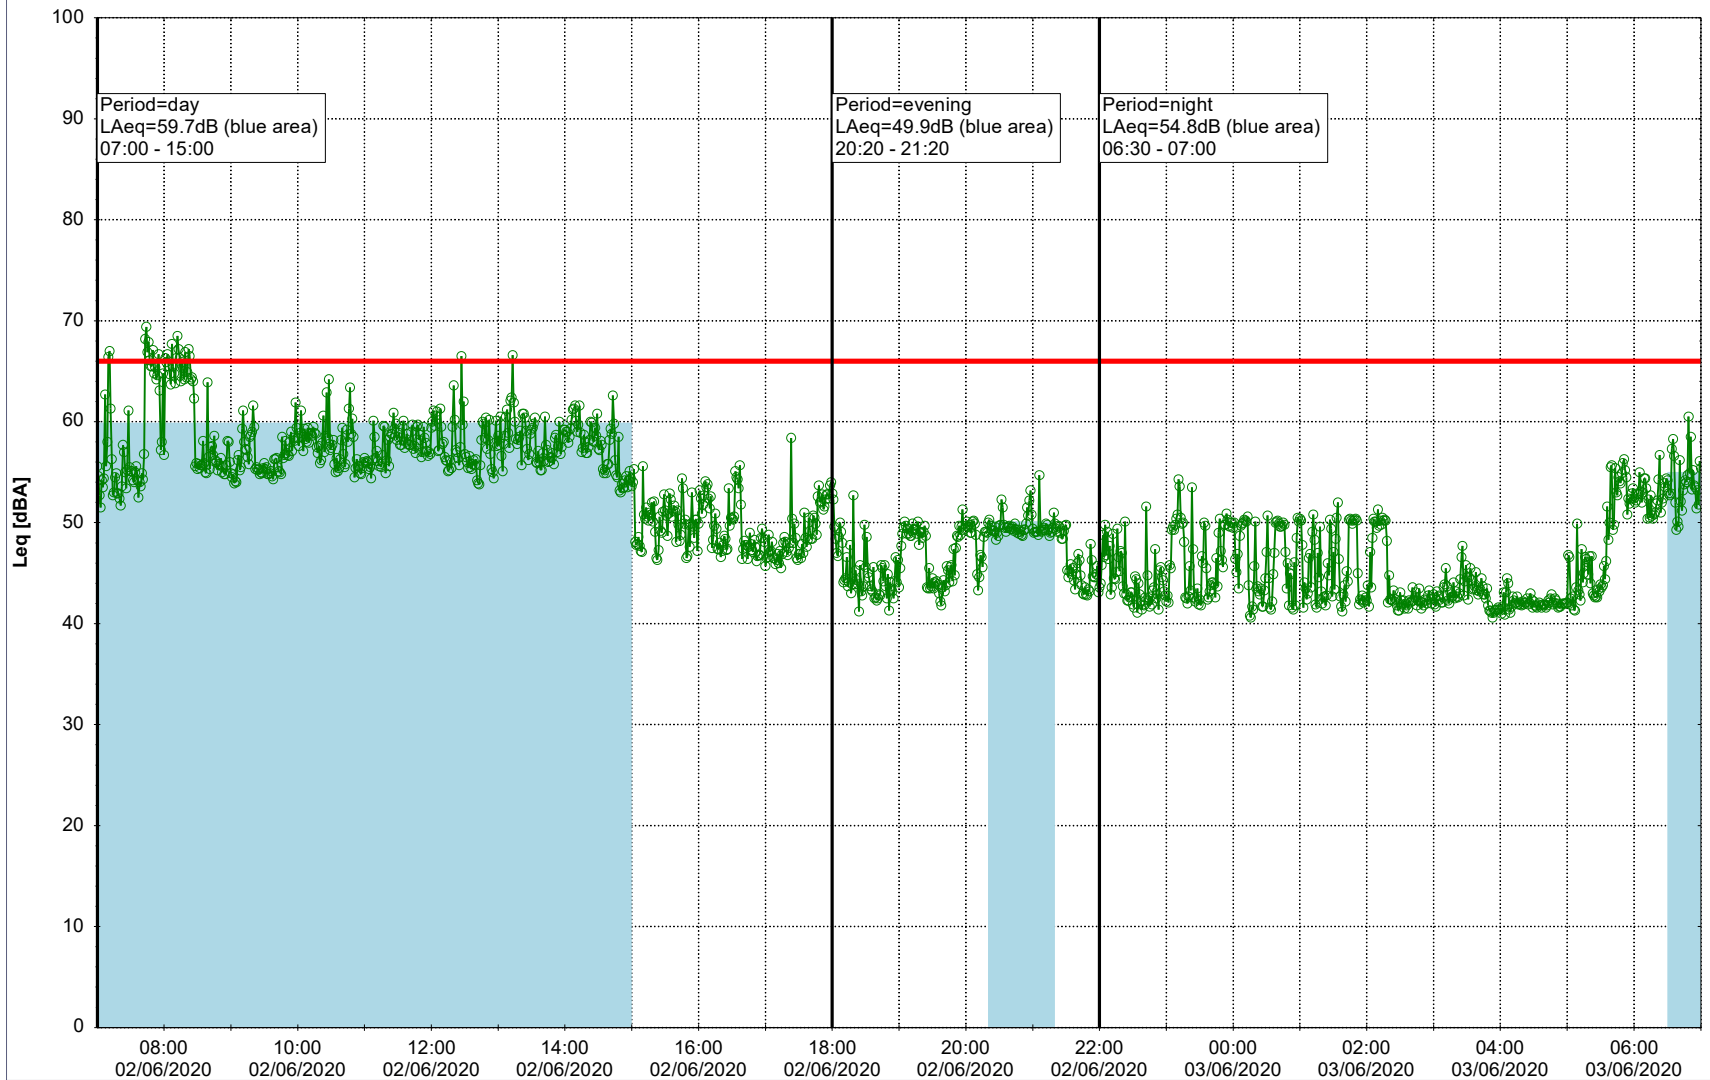

### Noise Time Related Diagram

01/06/2020  
02/06/2020

○○○ EBR-OVK\_NS02

Project: Kronos Sydhavnen  
Construction: Enghave Brygge  
Location: N-V

Plan View

Remarks

- Ørsted Værket

### Noise Time Related Diagram

02/06/2020  
03/06/2020

○○○ EBR-OVK\_NS02

**Project:** Kronos Sydhavnen  
**Construction:** Enghave Brygge  
**Location:** N-V

Plan View

Remarks

- Ørsted Værket

### Noise Time Related Diagram

03/06/2020  
04/06/2020

○○○ EBR-OVK\_NS02

Project: Kronos Sydhavnen  
Construction: Enghave Brygge  
Location: N-V

Plan View

Remarks

- Ørsted Værket