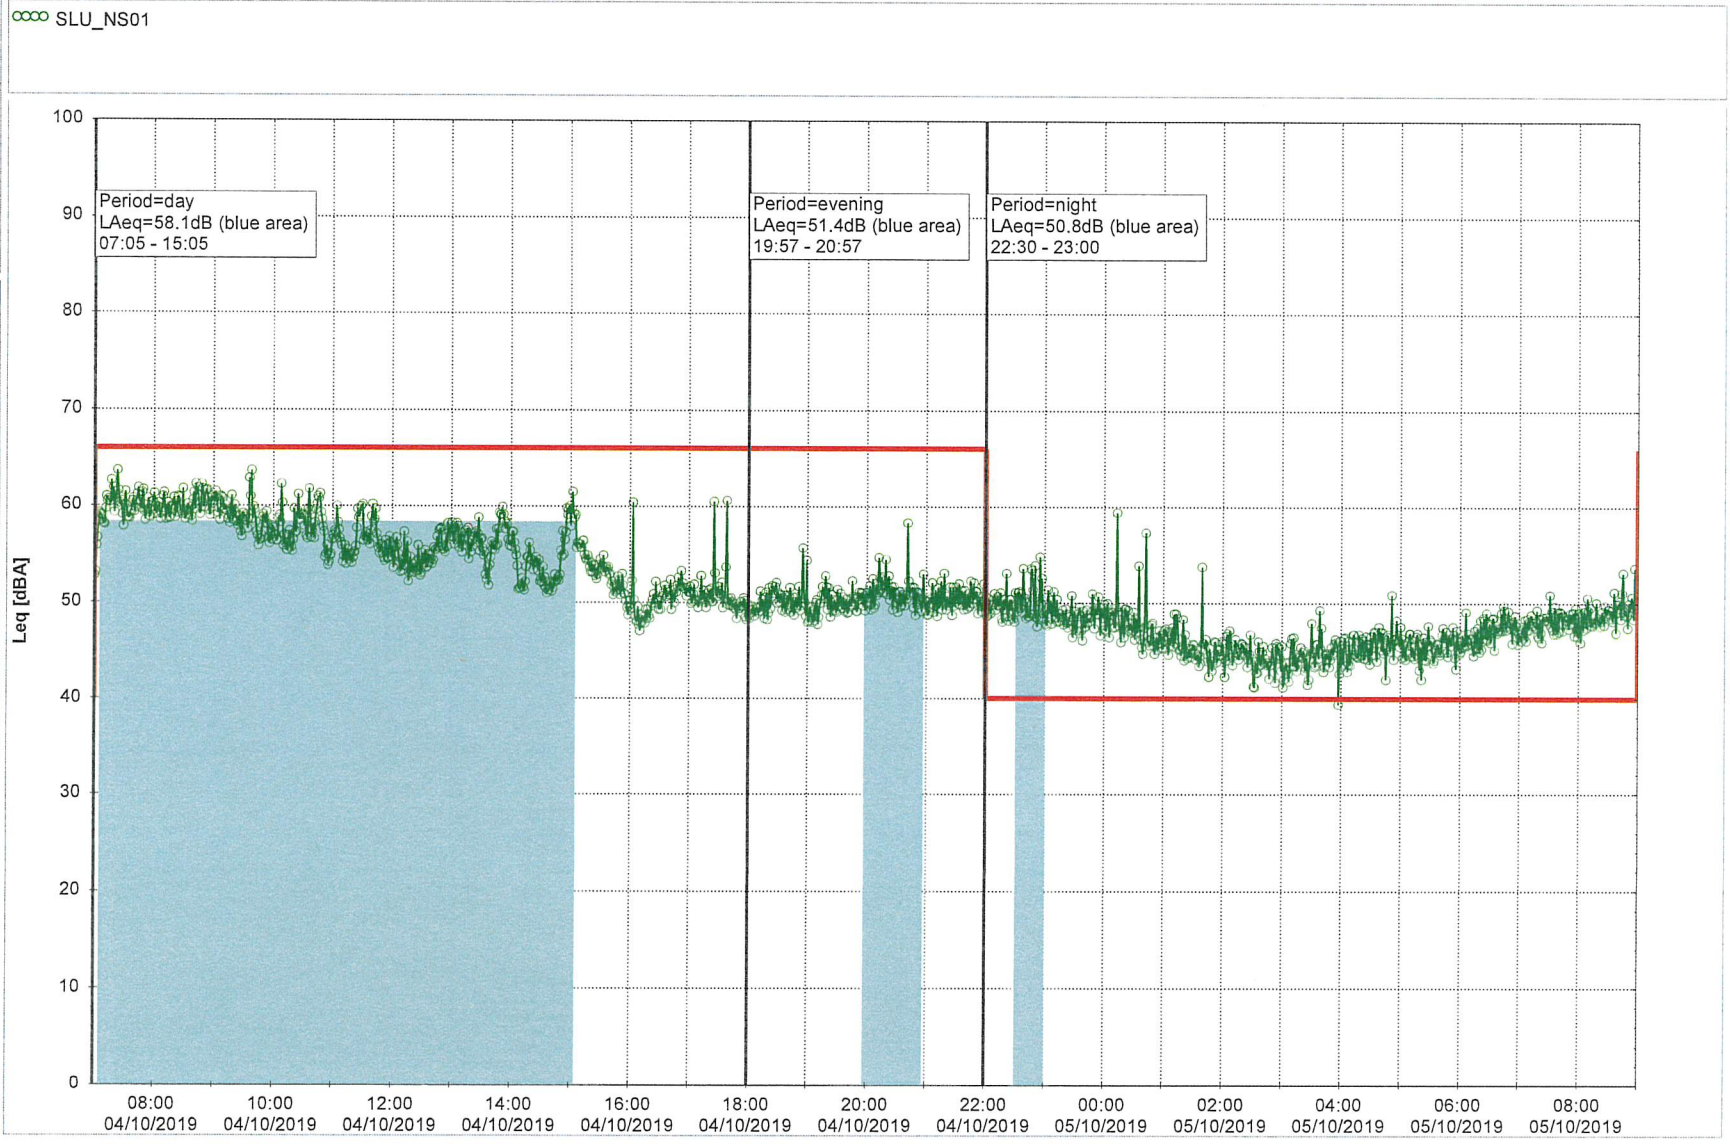

...

Noise Time Related Diagram

SLU_NS01

Project: Kronos Sydhavnen
Construction: Sluseholmen
Location: N-V

04/10/2019
05/10/2019

Remarks

...

Noise Time Related Diagram

Project: Kronos Sydhavnen
Construction: Sluseholmen
Location: N-V

05/10/2019
06/10/2019

Plan View

Remarks

...

Noise Time Related Diagram

SLU_NS01

Project: Kronos Sydhavnen
Construction: Sluseholmen
Location: N-V

06/10/2019
07/10/2019

Plan View

Remarks

...

Noise Time Related Diagram

SLU_NS01

Project: Kronos Sydhavnen
Construction: Sluseholmen
Location: N-V

Plan View