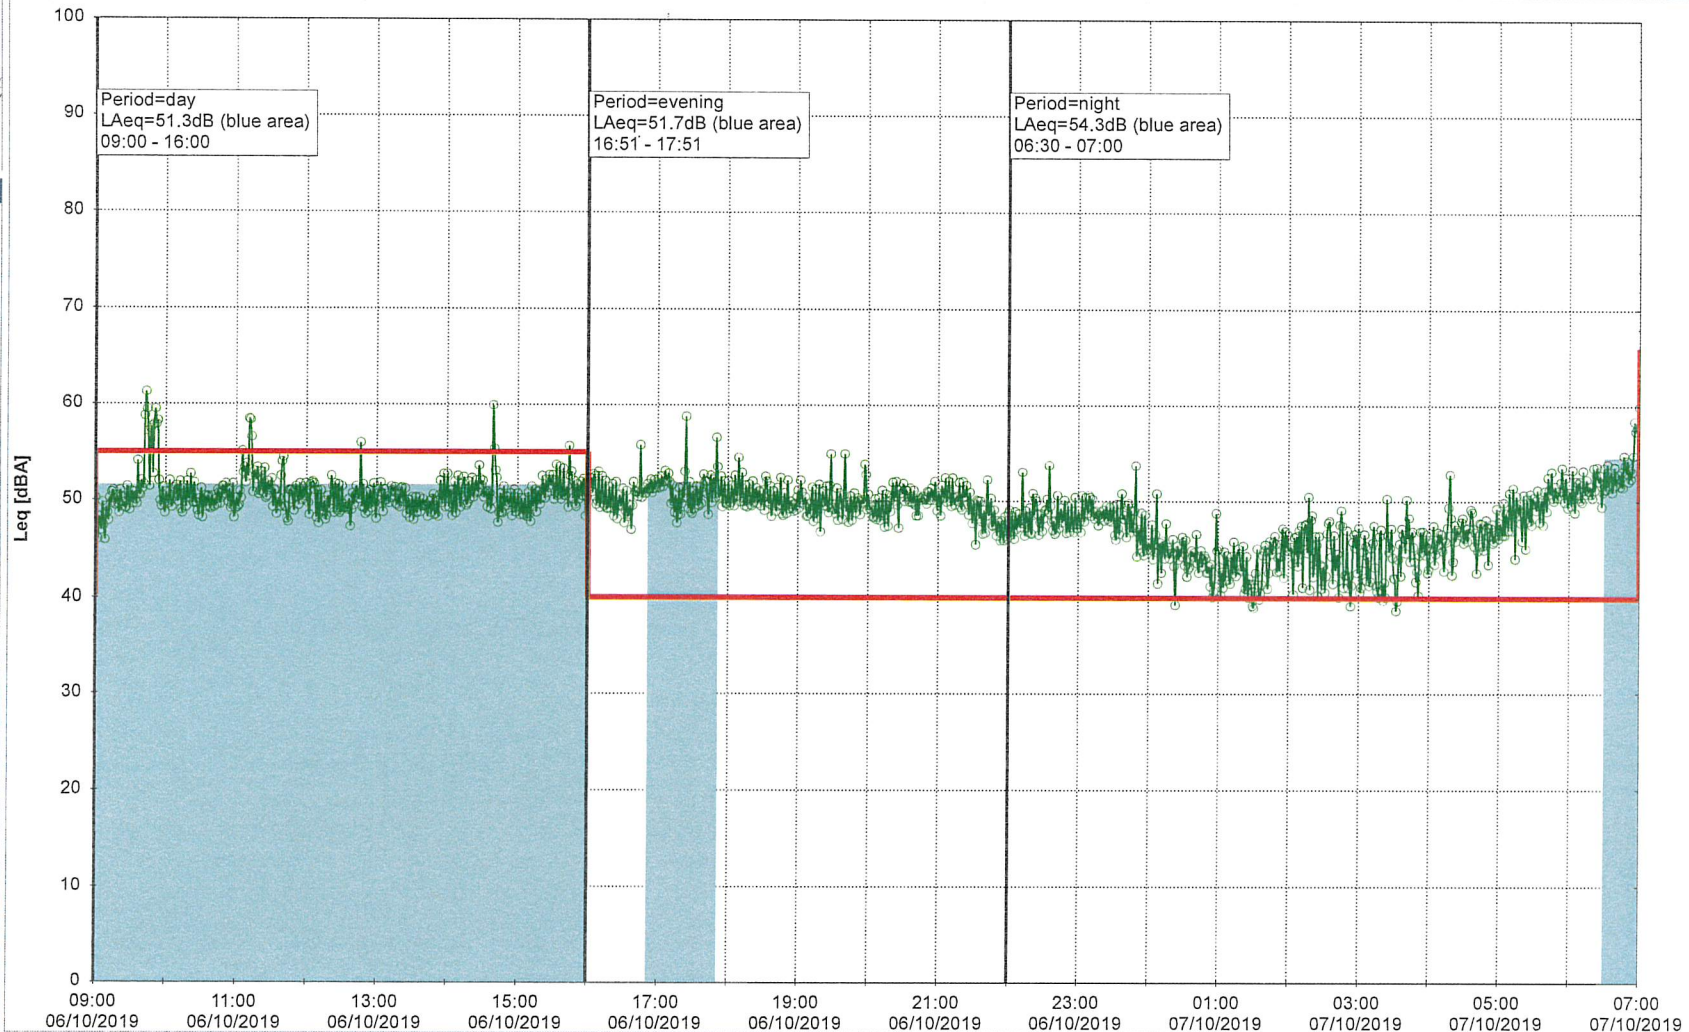

Project: Kronos Sydhavnen
Construction: Sluseholmen
Location: N-V

05/10/2019
06/10/2019

Plan View

Remarks

...

Noise Time Related Diagram

SLU_NS01

Project: Kronos Sydhavnen
Construction: Sluseholmen
Location: N-V

06/10/2019
07/10/2019

Plan View

Remarks

...

Noise Time Related Diagram

SLU_NS01

Project: Kronos Sydhavnen
Construction: Sluseholmen
Location: N-V

Plan View

Noise Time Related Diagram

07/10/2019
08/10/2019

SLU_NS01