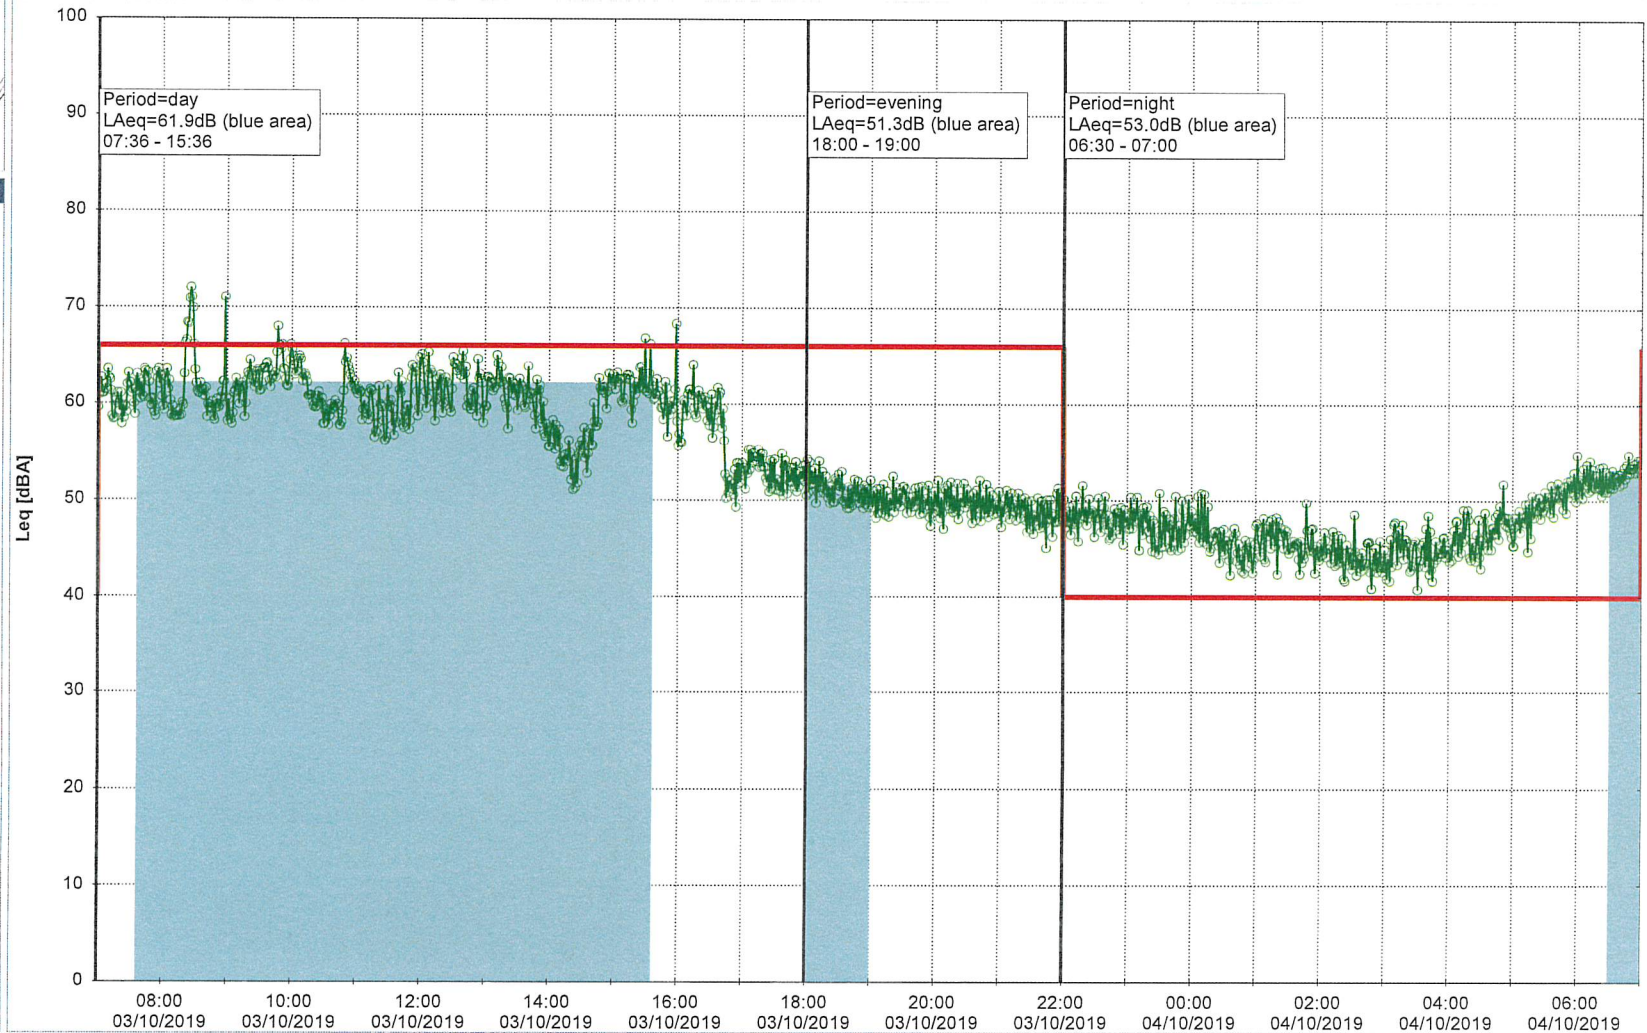

Noise Time Related Diagram

SLU_NS01