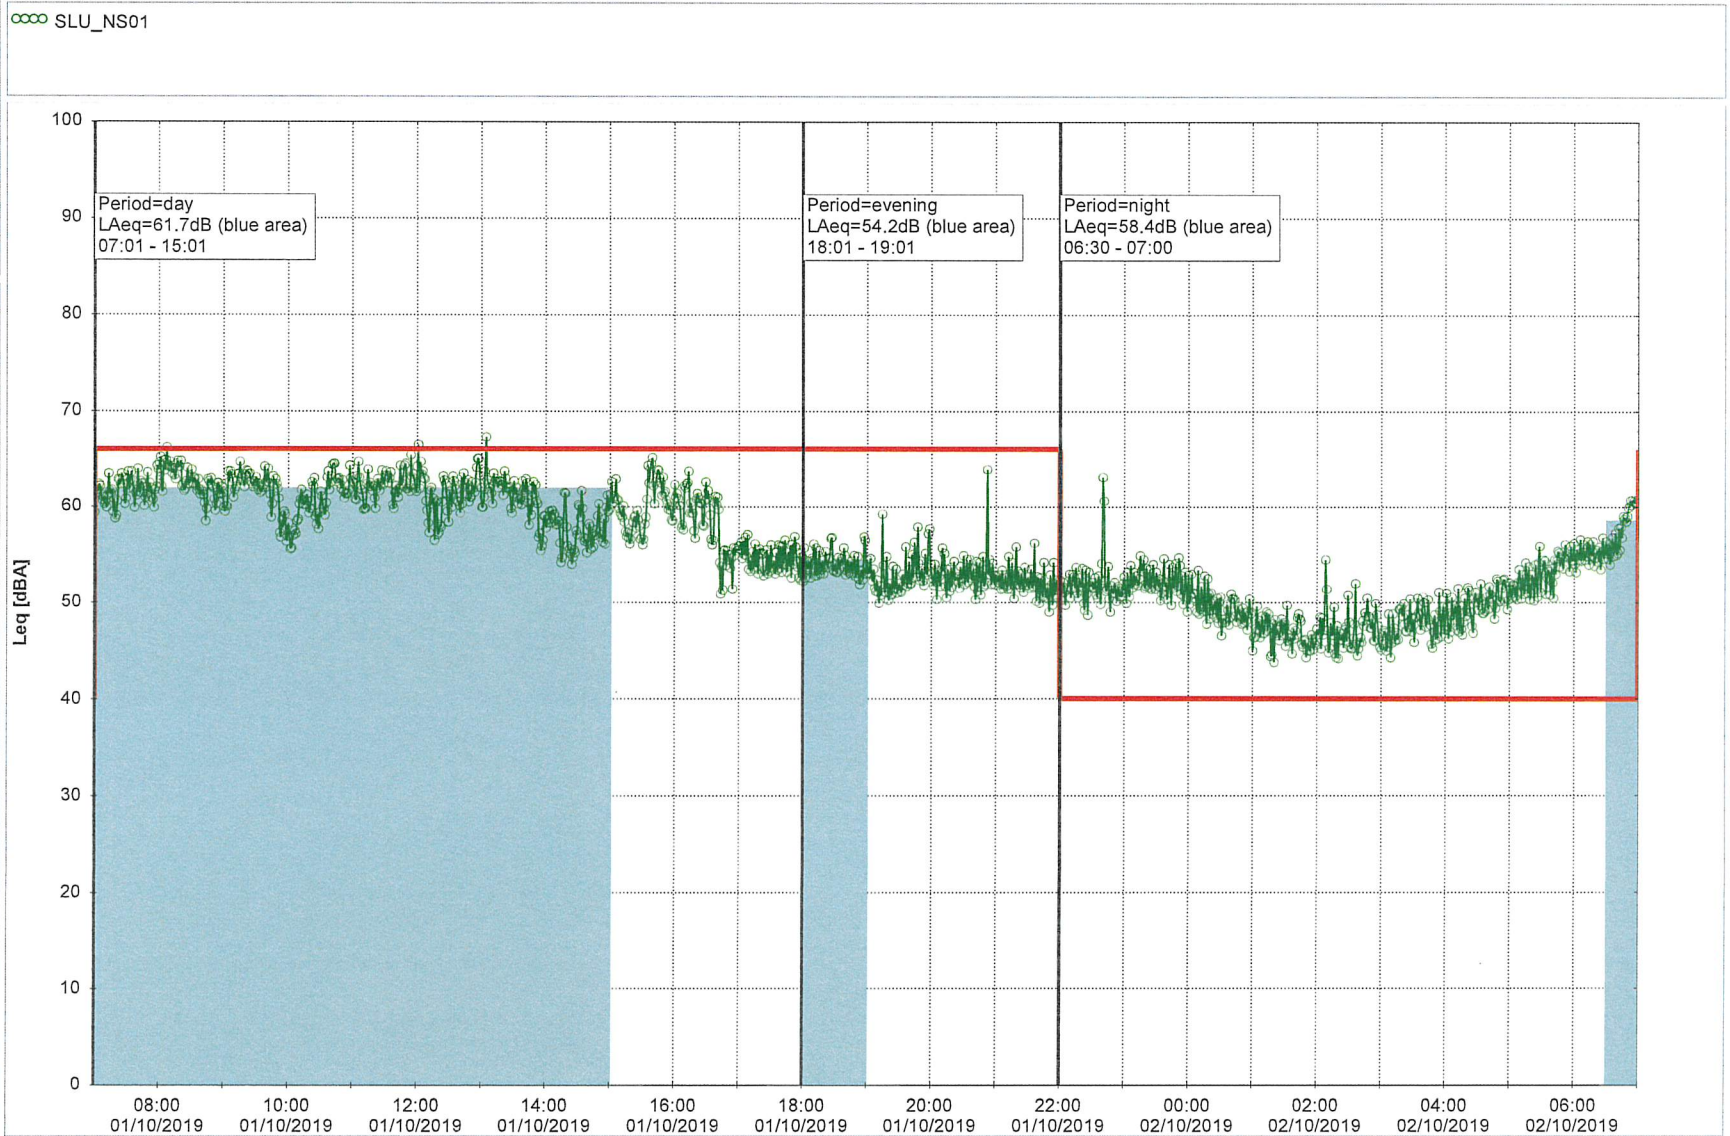

Project: Kronos Sydhavnen
Construction: Sluseholmen
Location: N-V

01/10/2019
02/10/2019

Plan View

Remarks

...

Noise Time Related Diagram

Project: Kronos Sydhavnen
Construction: Sluseholmen
Location: N-V

02/10/2019
03/10/2019

Plan View

Remarks

...

Noise Time Related Diagram

SLU_NS01

Project: Kronos Sydhavnen
Construction: Sluseholmen
Location: N-V

03/10/2019
04/10/2019

Remarks

...

Noise Time Related Diagram

SLU_NS01

Project: Kronos Sydhavnen
Construction: Sluseholmen
Location: N-V

04/10/2019
05/10/2019

Remarks

...

Noise Time Related Diagram

06/10/2019
07/10/2019

Plan View

Remarks

...

Noise Time Related Diagram

SLU_NS01

Project: Kronos Sydhavnen
Construction: Sluseholmen
Location: N-V

Plan View