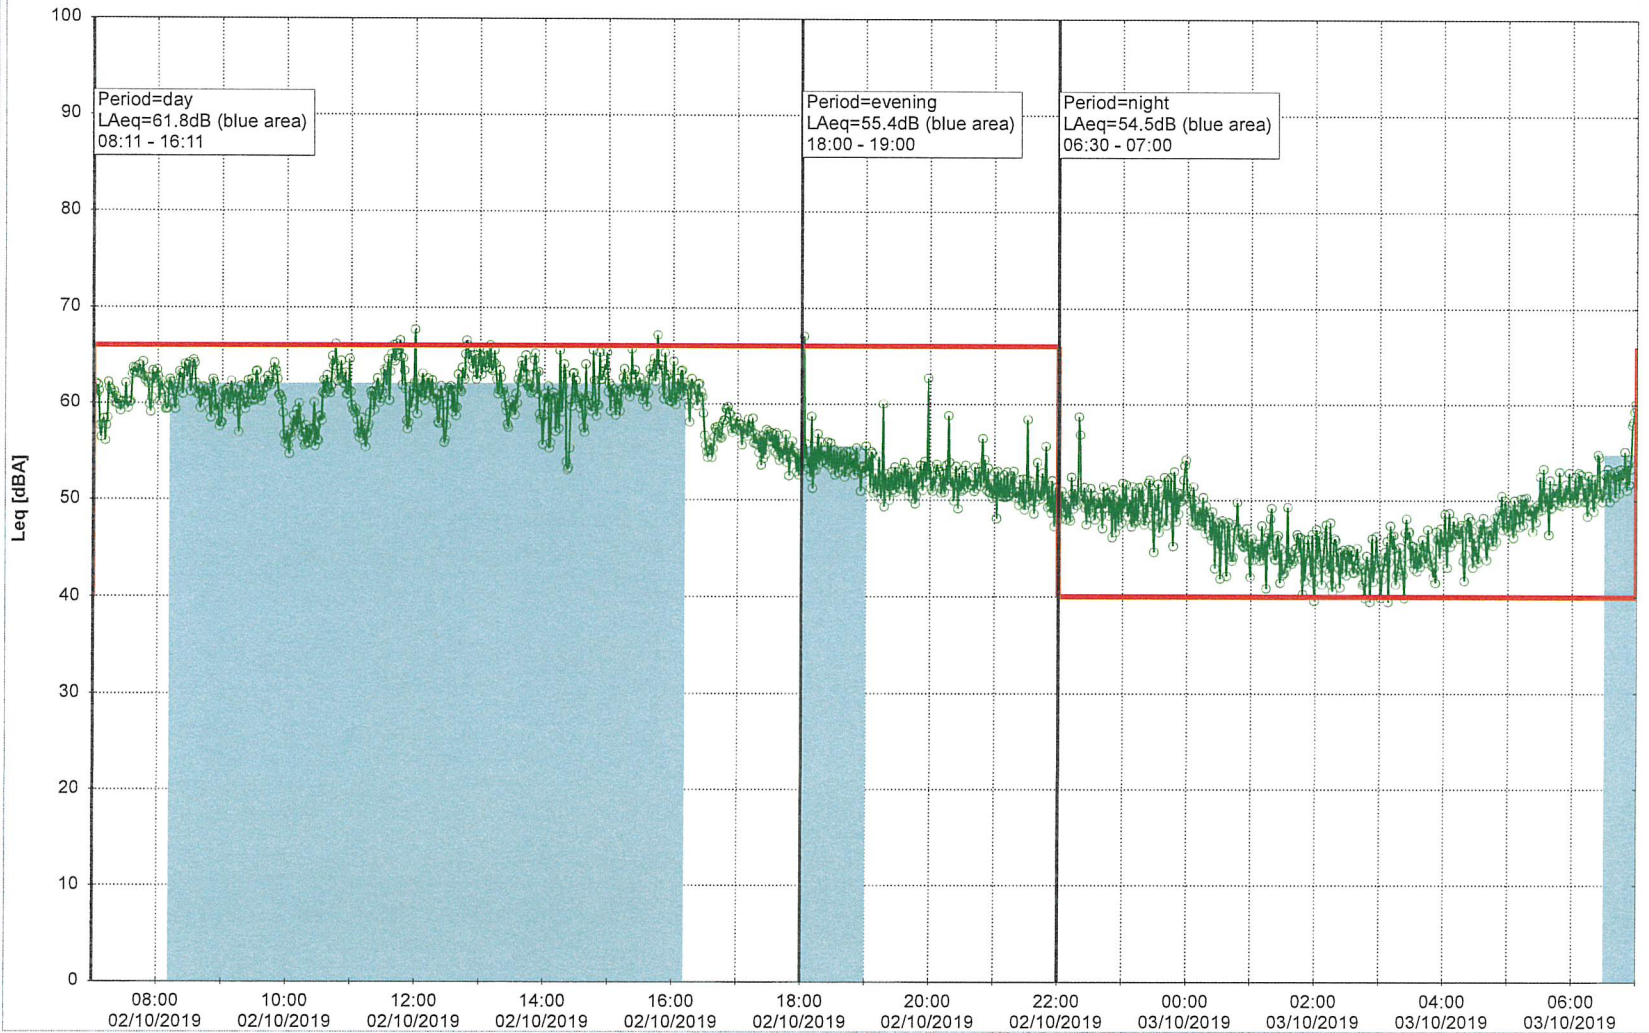

Noise Time Related Diagram

SLU_NS01