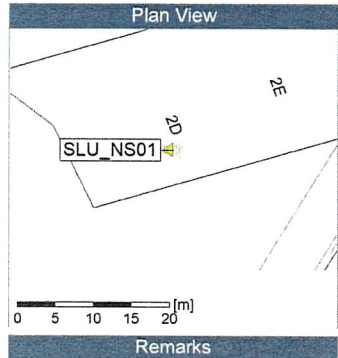

...

Noise Time Related Diagram

SLU_NS01

Project: Kronos Sydhavnen
Construction: Sluseholmen
Location: N-V

04/10/2019
05/10/2019

Remarks

...

Noise Time Related Diagram