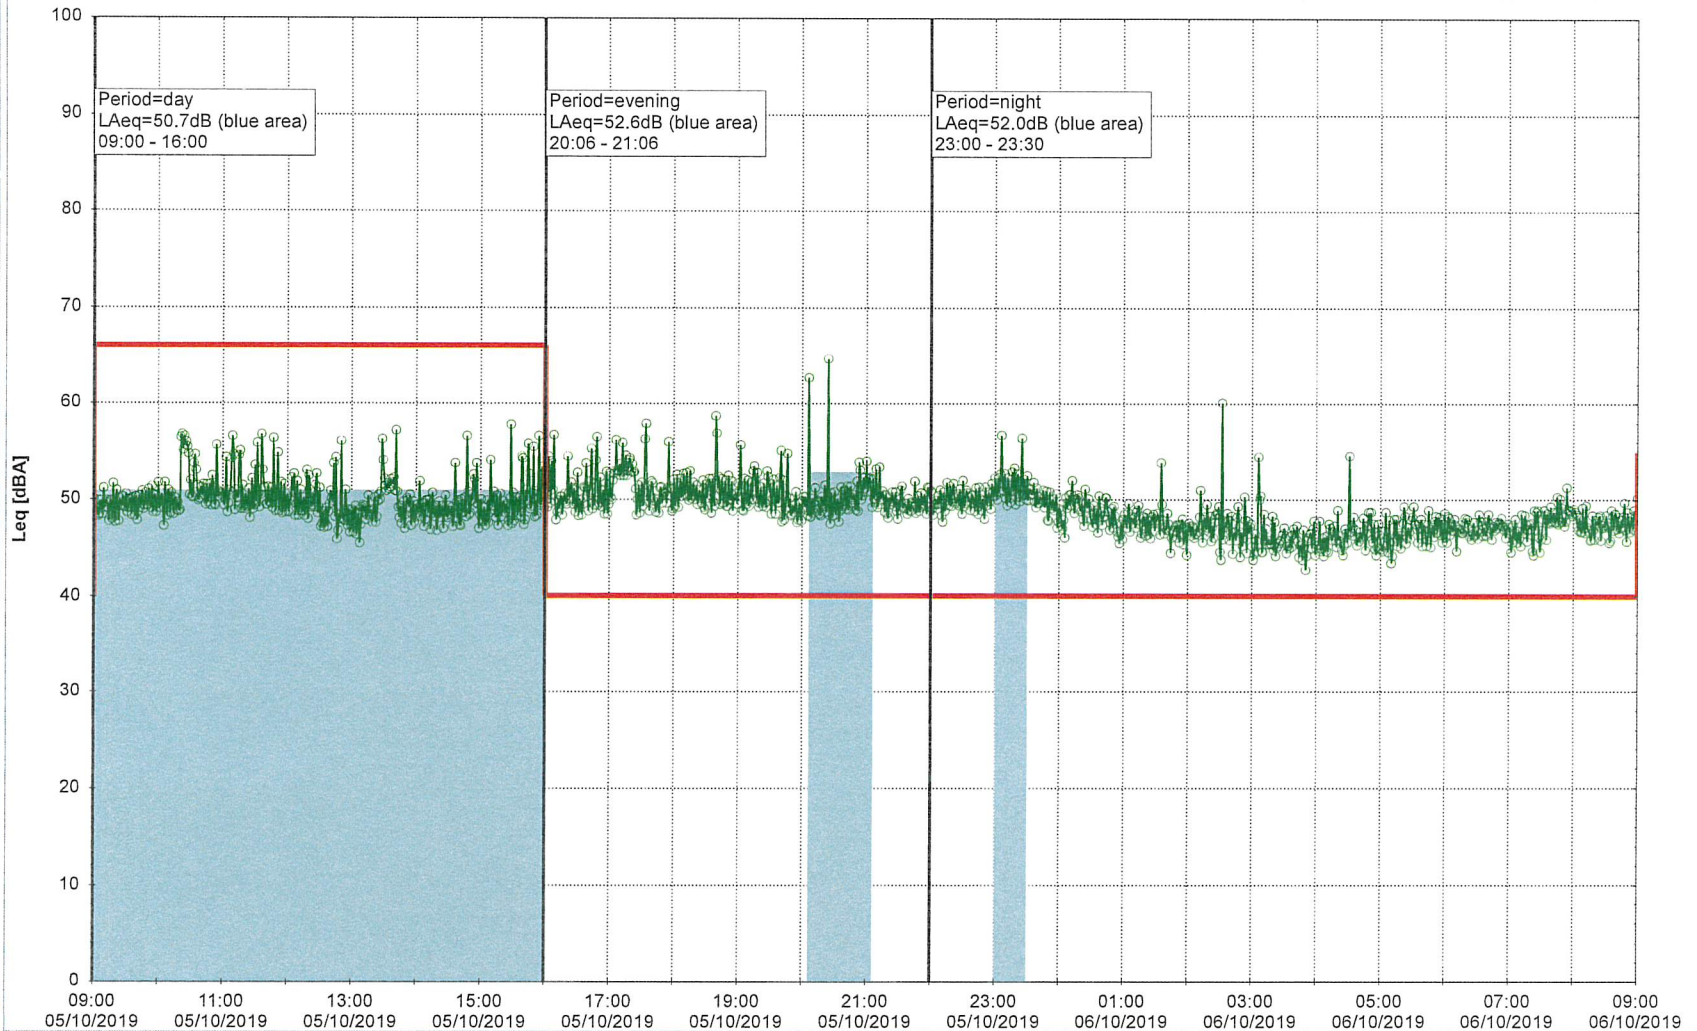

Project: Kronos Sydhavnen
Construction: Sluseholmen
Location: N-V

05/10/2019
06/10/2019

Plan View

Remarks

...

Noise Time Related Diagram

SLU_NS01

Project: Kronos Sydhavnen
Construction: Sluseholmen
Location: N-V

06/10/2019
07/10/2019

Plan View

Remarks

...

Noise Time Related Diagram

SLU_NS01

Project: Kronos Sydhavnen
Construction: Sluseholmen
Location: N-V

Plan View