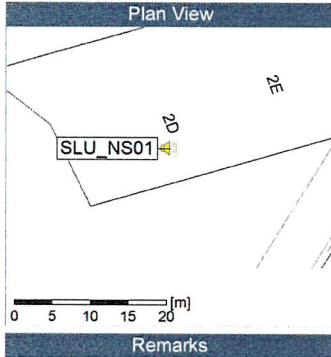

Plan View

Remarks

...

Noise Time Related Diagram

SLU_NS01

Project: Kronos Sydhavnen
Construction: Sluseholmen
Location: N-V

03/10/2019
04/10/2019

Remarks

...

Noise Time Related Diagram

SLU_NS01

Project: Kronos Sydhavnen
Construction: Sluseholmen
Location: N-V

04/10/2019
05/10/2019

Remarks

...

Noise Time Related Diagram

06/10/2019
07/10/2019

Plan View

Remarks

...

Noise Time Related Diagram

SLU_NS01

Project: Kronos Sydhavnen
Construction: Sluseholmen
Location: N-V

Plan View