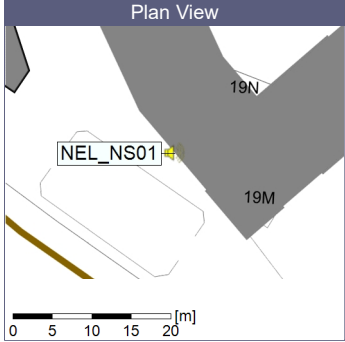

○ NEL_NS01

Project: Kronos Sydhavnen
Construction: Ny Ellebjerg
Location: N-V

13/11/2022
14/11/2022

Noise Time Related Diagram

○○○○ NEL_NS01

Remarks

...