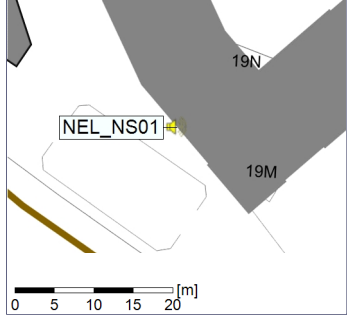

08/11/2022
09/11/2022

Noise Time Related Diagram

○○○ NEL_NS01

Remarks

...

Project: Kronos Sydhavnen
Construction: Ny Ellebjerg
Location: N-V

Plan View

Remarks