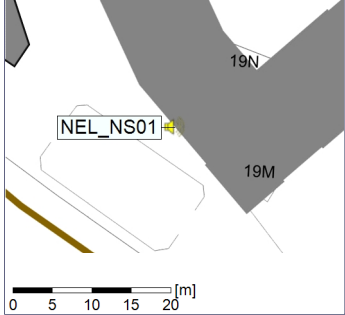

...

Noise Time Related Diagram

09/11/2022
10/11/2022

○ NEL_NS01

Project: Kronos Sydhavnen
Construction: Ny Ellebjerg
Location: N-V

Plan View

Remarks

...

Noise Time Related Diagram

10/11/2022
11/11/2022

○ NEL_NS01

Project: Kronos Sydhavnen
Construction: Ny Ellebjerg
Location: N-V

11/11/2022
12/11/2022

Plan View

Noise Time Related Diagram

○○○ NEL_NS01