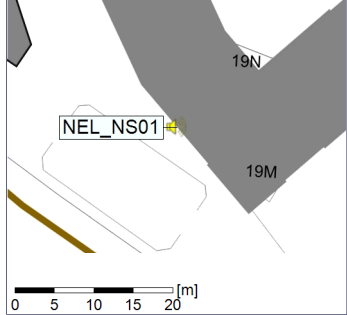

Project: Kronos Sydhavnen
Construction: Ny Ellebjerg
Location: N-V

Plan View

Remarks

...

Noise Time Related Diagram

07/11/2022
08/11/2022

○ ○ ○ ○ NEL_NS01

Project: Kronos Sydhavnen
Construction: Ny Ellebjerg
Location: N-V