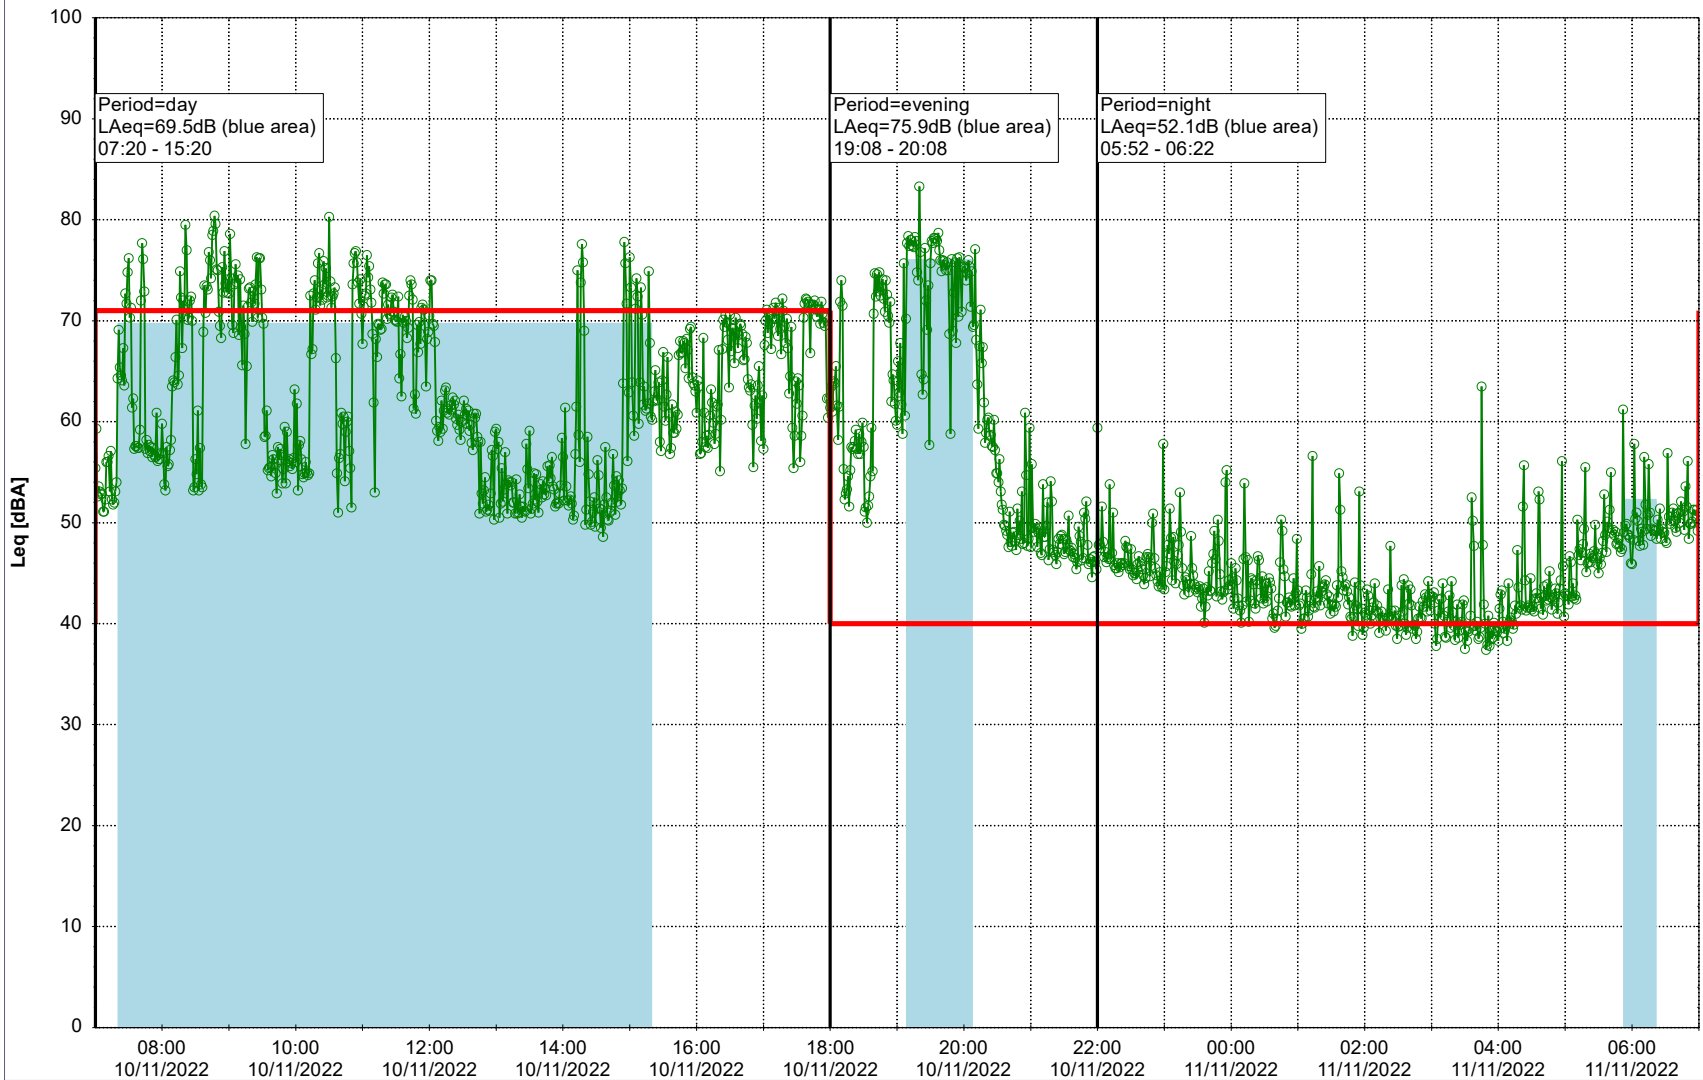

...

Noise Time Related Diagram

09/11/2022
10/11/2022

○ NEL_NS01

Project: Kronos Sydhavnen
Construction: Ny Ellebjerg
Location: N-V

Plan View

Remarks

...

Noise Time Related Diagram

10/11/2022
11/11/2022

○ NEL_NS01

Project: Kronos Sydhavnen
Construction: Ny Ellebjerg
Location: N-V

11/11/2022
12/11/2022

Plan View

Noise Time Related Diagram

○○○ NEL_NS01

Remarks

...

Project: Kronos Sydhavnen
Construction: Ny Ellebjerg
Location: N-V

Plan View

Remarks

...

Noise Time Related Diagram

12/11/2022
13/11/2022

○ NEL_NS01

Project: Kronos Sydhavnen
Construction: Ny Ellebjerg
Location: N-V

13/11/2022
14/11/2022

Noise Time Related Diagram

○○○○ NEL_NS01

Remarks

...