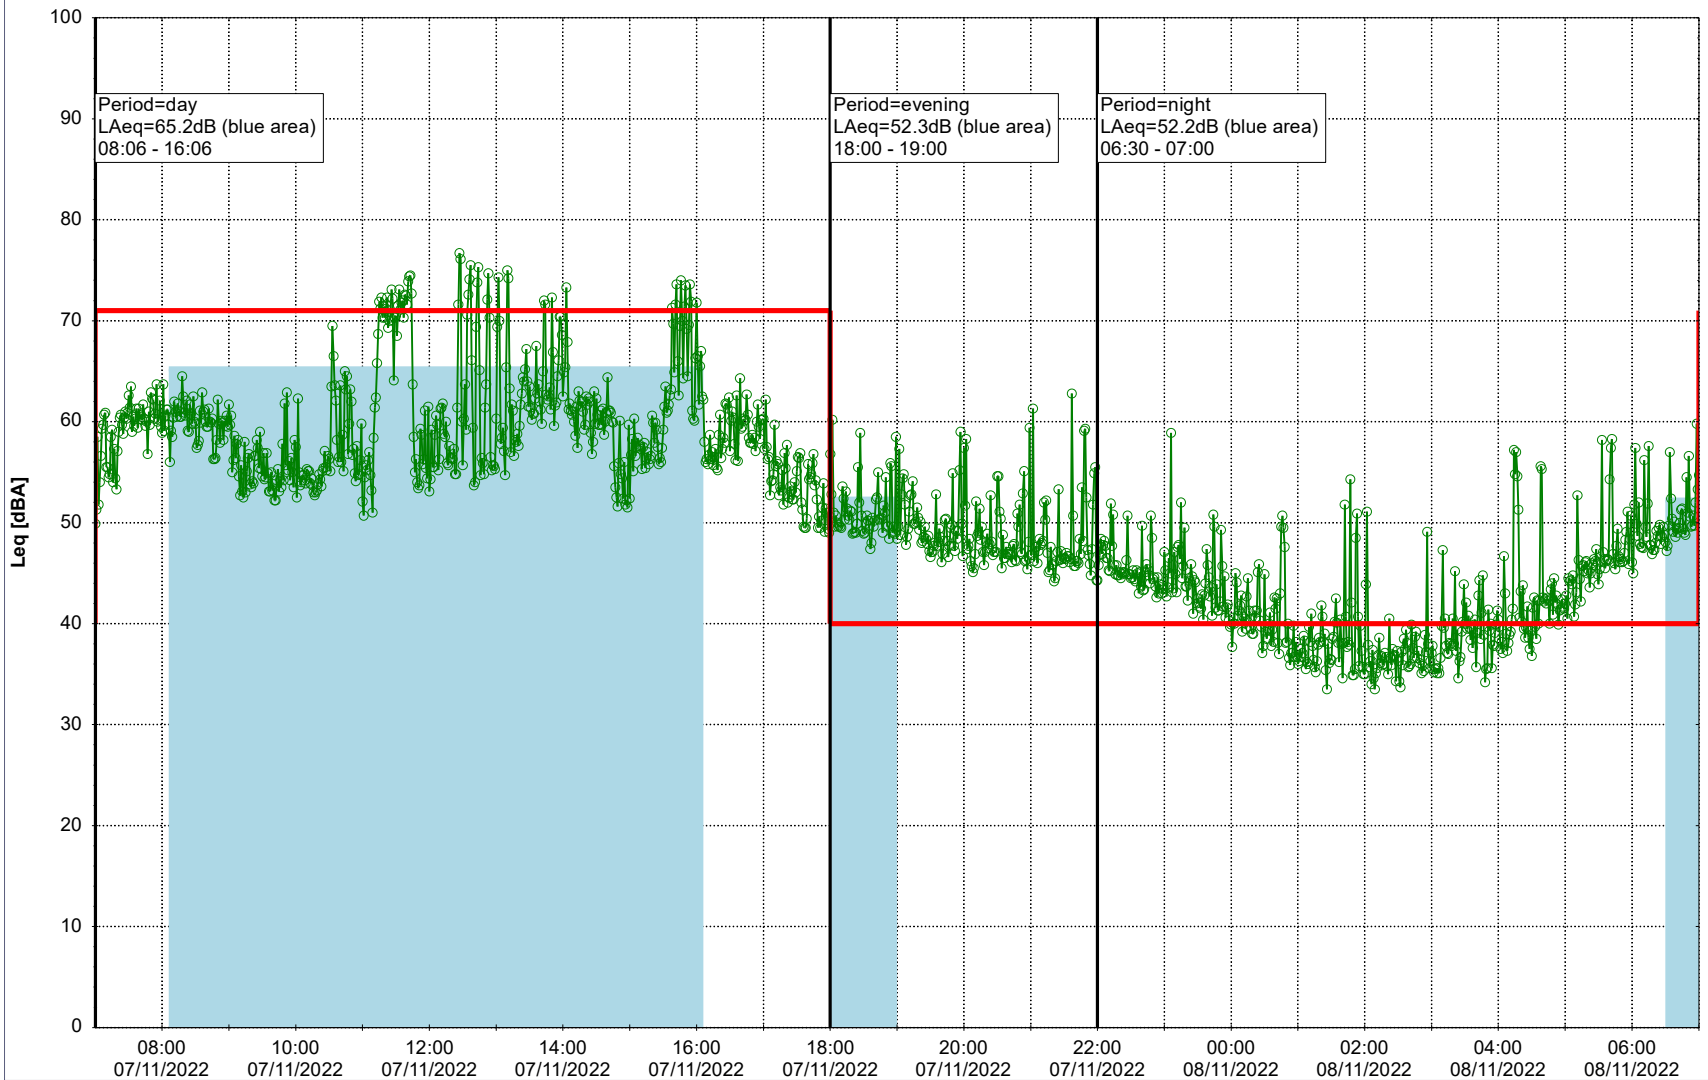

Project: Kronos Sydhavnen
Construction: Ny Ellebjerg
Location: N-V

Plan View

Remarks

...

Noise Time Related Diagram

07/11/2022
08/11/2022

○ ○ ○ ○ NEL_NS01

Project: Kronos Sydhavnen
Construction: Ny Ellebjerg
Location: N-V

08/11/2022
09/11/2022

Noise Time Related Diagram

○○○ NEL_NS01

Remarks

...

Project: Kronos Sydhavnen
Construction: Ny Ellebjerg
Location: N-V

Plan View

Remarks

Remarks

...

Project: Kronos Sydhavnen
Construction: Ny Ellebjerg
Location: N-V

Plan View

Remarks

...

Noise Time Related Diagram

12/11/2022
13/11/2022

○ NEL_NS01

Project: Kronos Sydhavnen
Construction: Ny Ellebjerg
Location: N-V

13/11/2022
14/11/2022

Noise Time Related Diagram

○○○○ NEL_NS01

Remarks

...