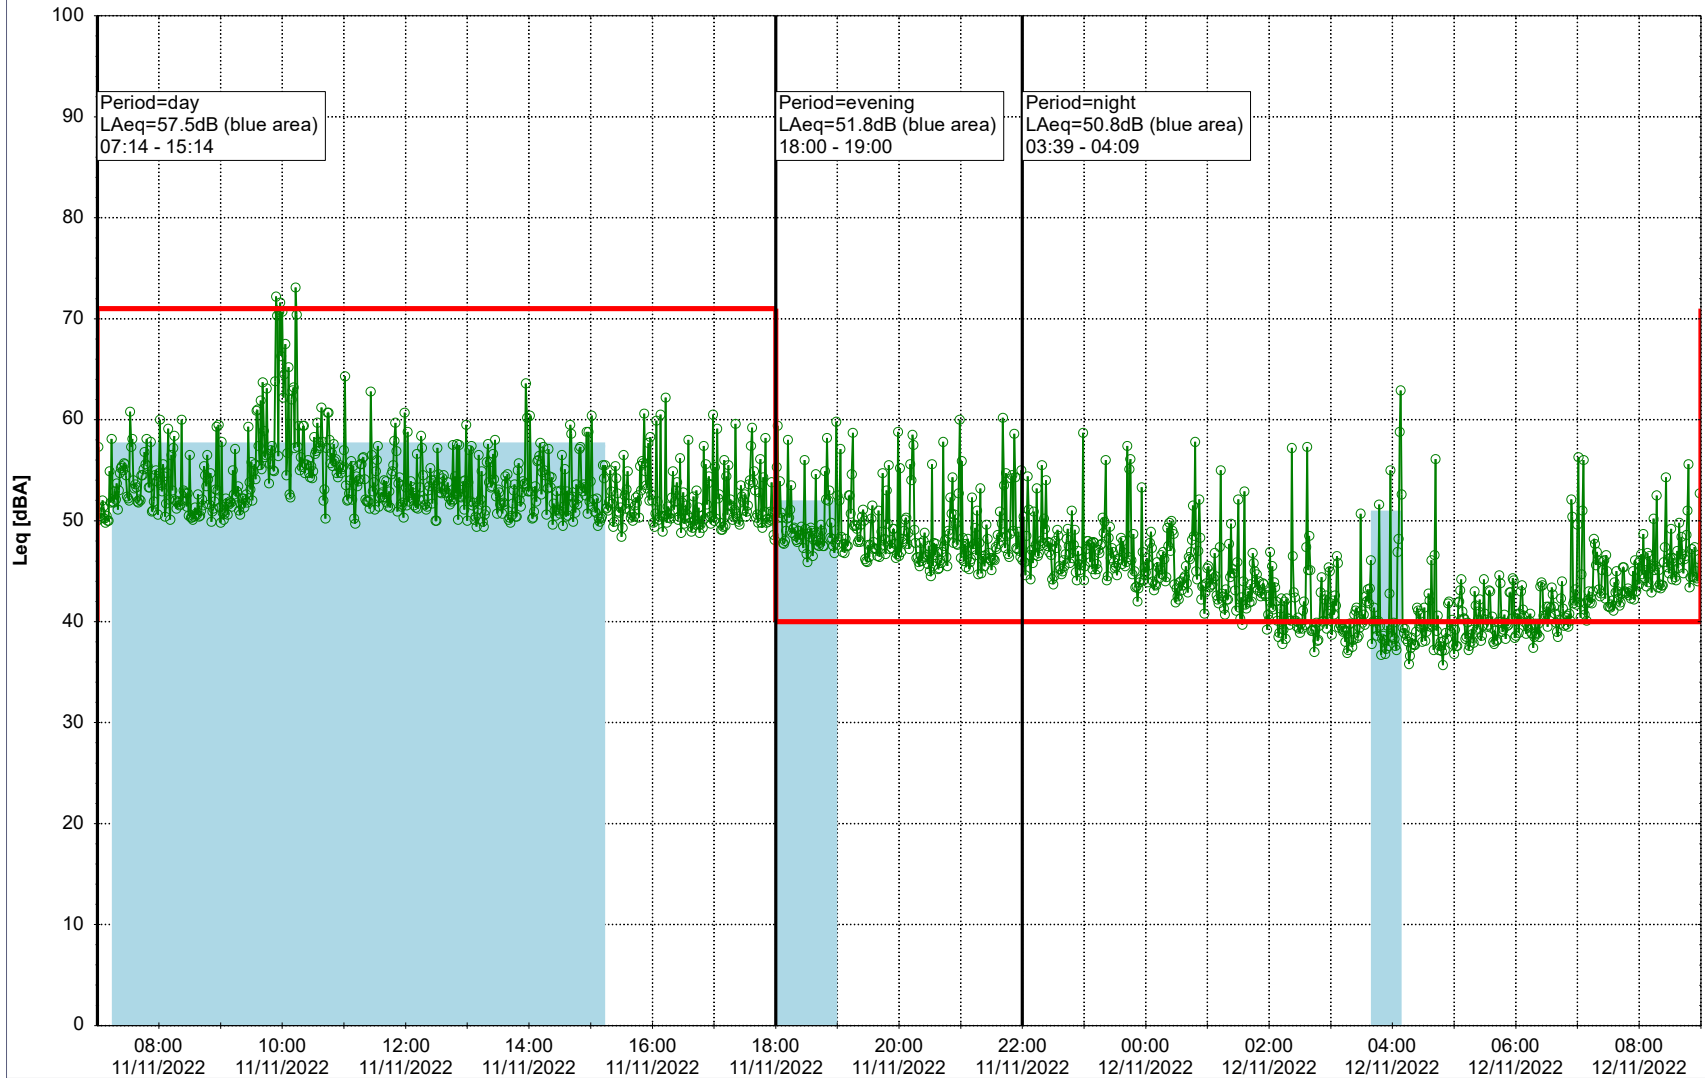

Noise Time Related Diagram

10/11/2022
11/11/2022

○ NEL_NS01

Project: Kronos Sydhavnen
Construction: Ny Ellebjerg
Location: N-V

11/11/2022
12/11/2022

Plan View

Noise Time Related Diagram

○○○ NEL_NS01

Remarks

...

Project: Kronos Sydhavnen
Construction: Ny Ellebjerg
Location: N-V

Plan View

Remarks

...

Noise Time Related Diagram

12/11/2022
13/11/2022

○ NEL_NS01

Project: Kronos Sydhavnen
Construction: Ny Ellebjerg
Location: N-V

13/11/2022
14/11/2022

Noise Time Related Diagram

○○○○ NEL_NS01

Remarks

...