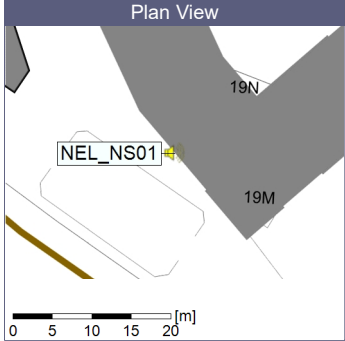

Project: Kronos Sydhavnen
Construction: Ny Ellebjerg
Location: N-V

08/11/2022
09/11/2022

Noise Time Related Diagram

○○○ NEL_NS01

Remarks

...