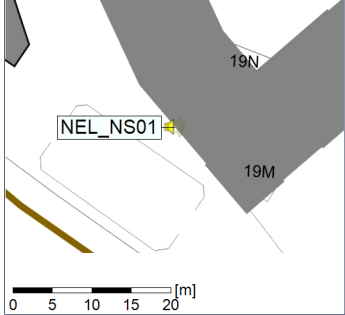

Noise Time Related Diagram

10/11/2022
11/11/2022

○ NEL_NS01

Project: Kronos Sydhavnen
Construction: Ny Ellebjerg
Location: N-V

11/11/2022
12/11/2022

Plan View

Noise Time Related Diagram

○○○ NEL_NS01