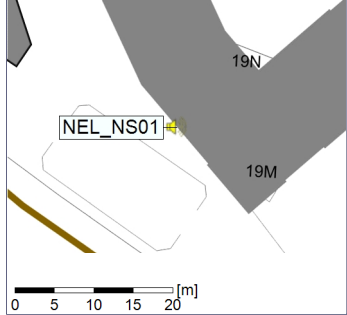

Remarks

...

Project: Kronos Sydhavnen
Construction: Ny Ellebjerg
Location: N-V

Plan View

Remarks

...

Noise Time Related Diagram

12/11/2022
13/11/2022