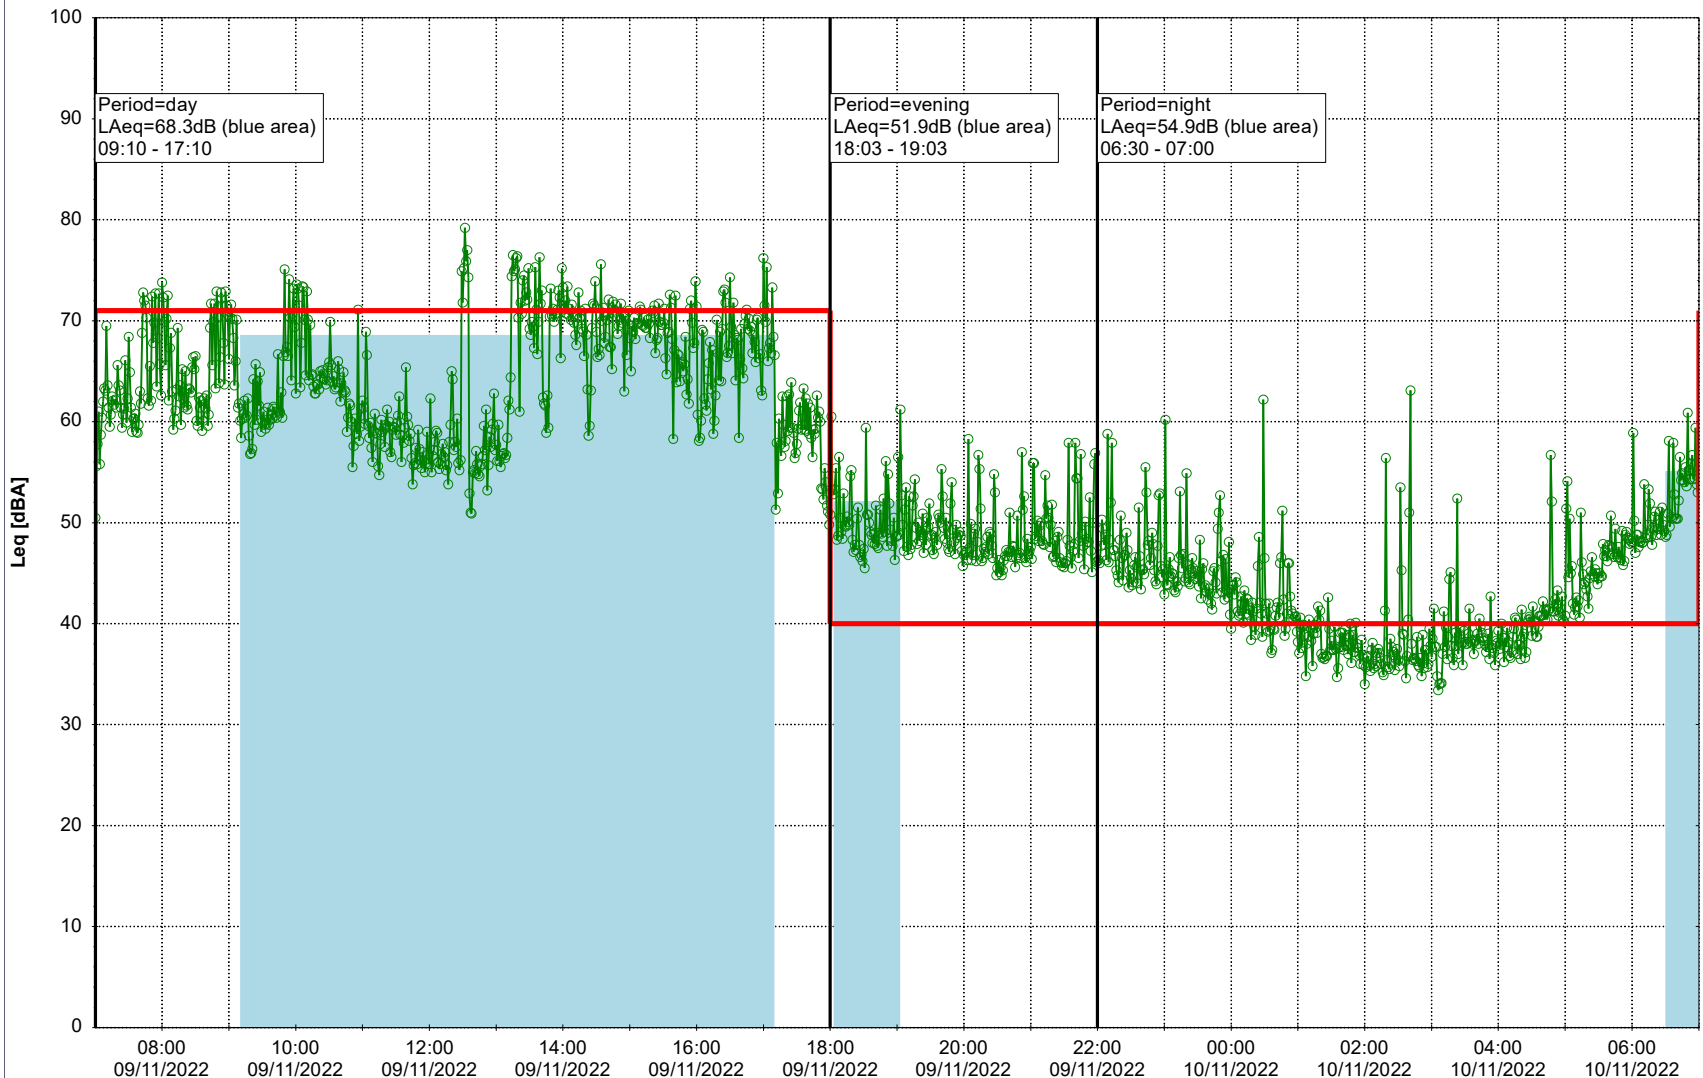

08/11/2022
09/11/2022

Noise Time Related Diagram

○○○ NEL_NS01

Remarks

...

Project: Kronos Sydhavnen
Construction: Ny Ellebjerg
Location: N-V

Plan View

Remarks

...

Noise Time Related Diagram

09/11/2022
10/11/2022

○ NEL_NS01

Project: Kronos Sydhavnen
Construction: Ny Ellebjerg
Location: N-V

Plan View

Remarks

...

Remarks

...

Project: Kronos Sydhavnen
Construction: Ny Ellebjerg
Location: N-V

Plan View

Remarks

...

Noise Time Related Diagram

12/11/2022
13/11/2022

○ NEL_NS01

Project: Kronos Sydhavnen
Construction: Ny Ellebjerg
Location: N-V

13/11/2022
14/11/2022

Noise Time Related Diagram

○○○○ NEL_NS01

Remarks

...