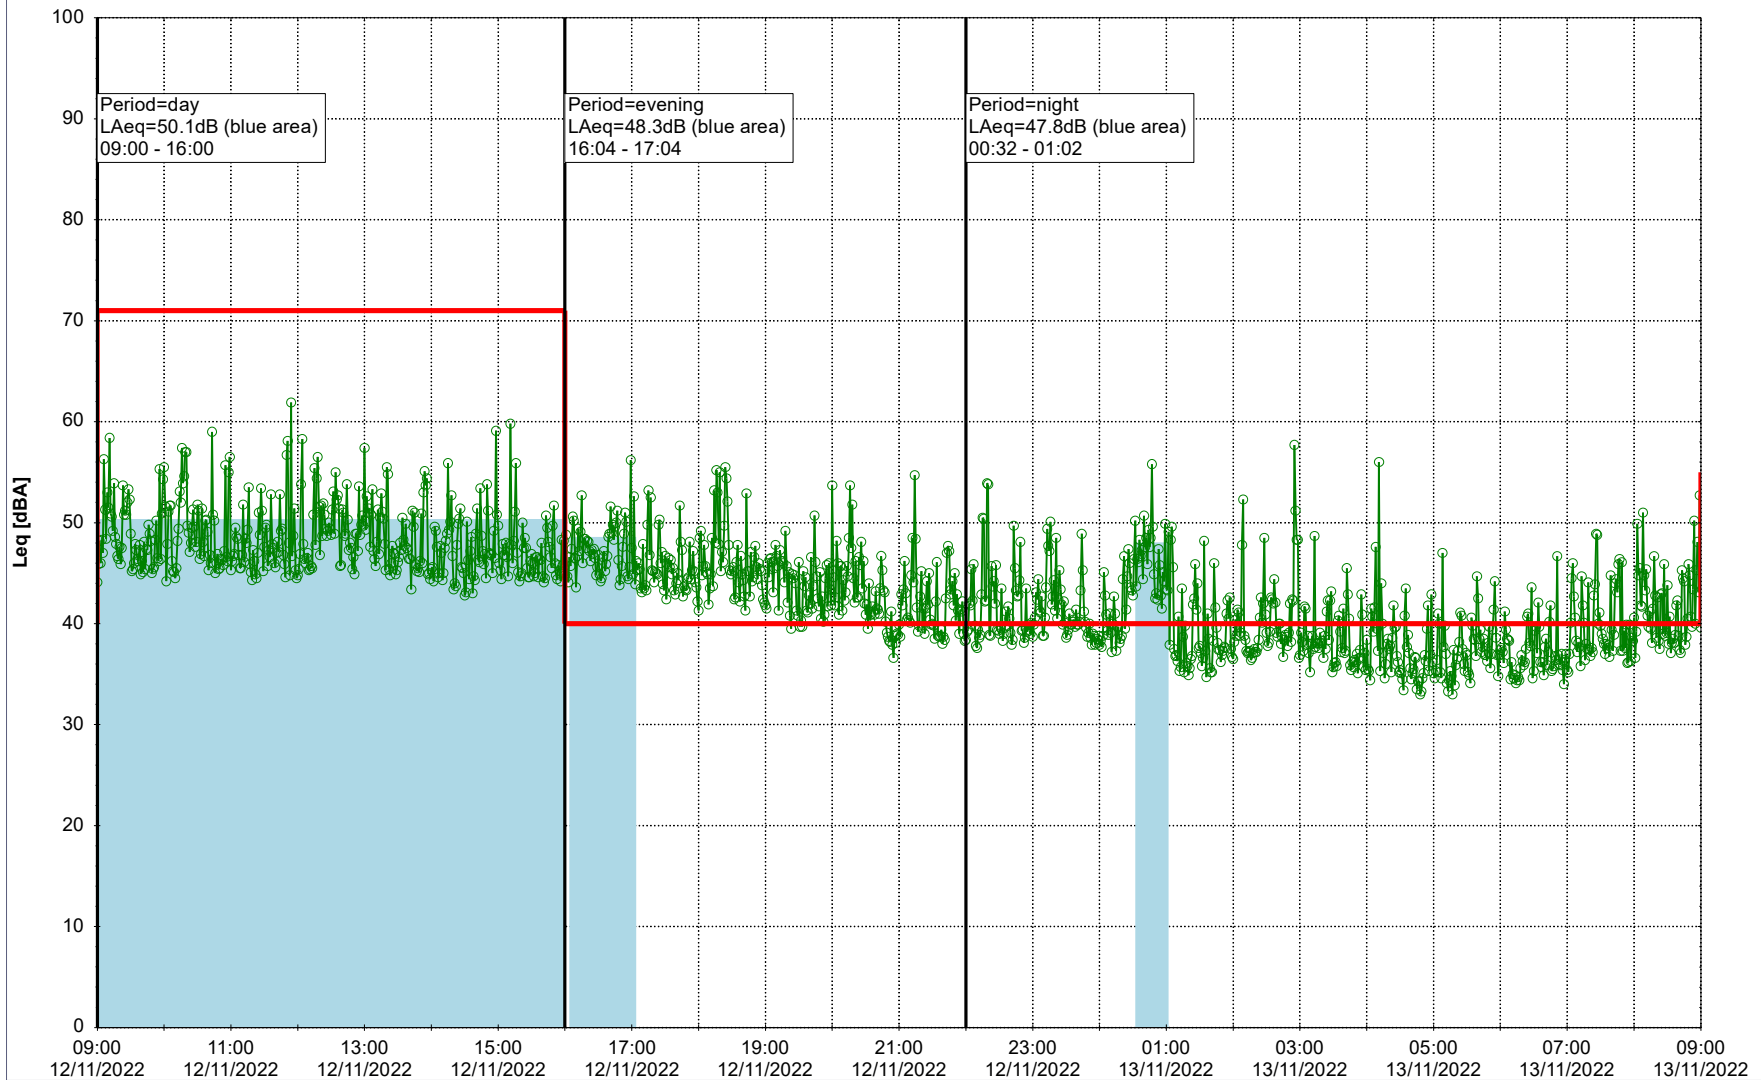

Noise Time Related Diagram

10/11/2022
11/11/2022

○ NEL_NS01

Project: Kronos Sydhavnen
Construction: Ny Ellebjerg
Location: N-V

11/11/2022
12/11/2022

Plan View

Noise Time Related Diagram

○○○ NEL_NS01

Remarks

...

Project: Kronos Sydhavnen
Construction: Ny Ellebjerg
Location: N-V

Plan View

Remarks

...

Noise Time Related Diagram

12/11/2022
13/11/2022

○ NEL_NS01

Project: Kronos Sydhavnen
Construction: Ny Ellebjerg
Location: N-V

13/11/2022
14/11/2022

Noise Time Related Diagram

○○○○ NEL_NS01

Remarks

...