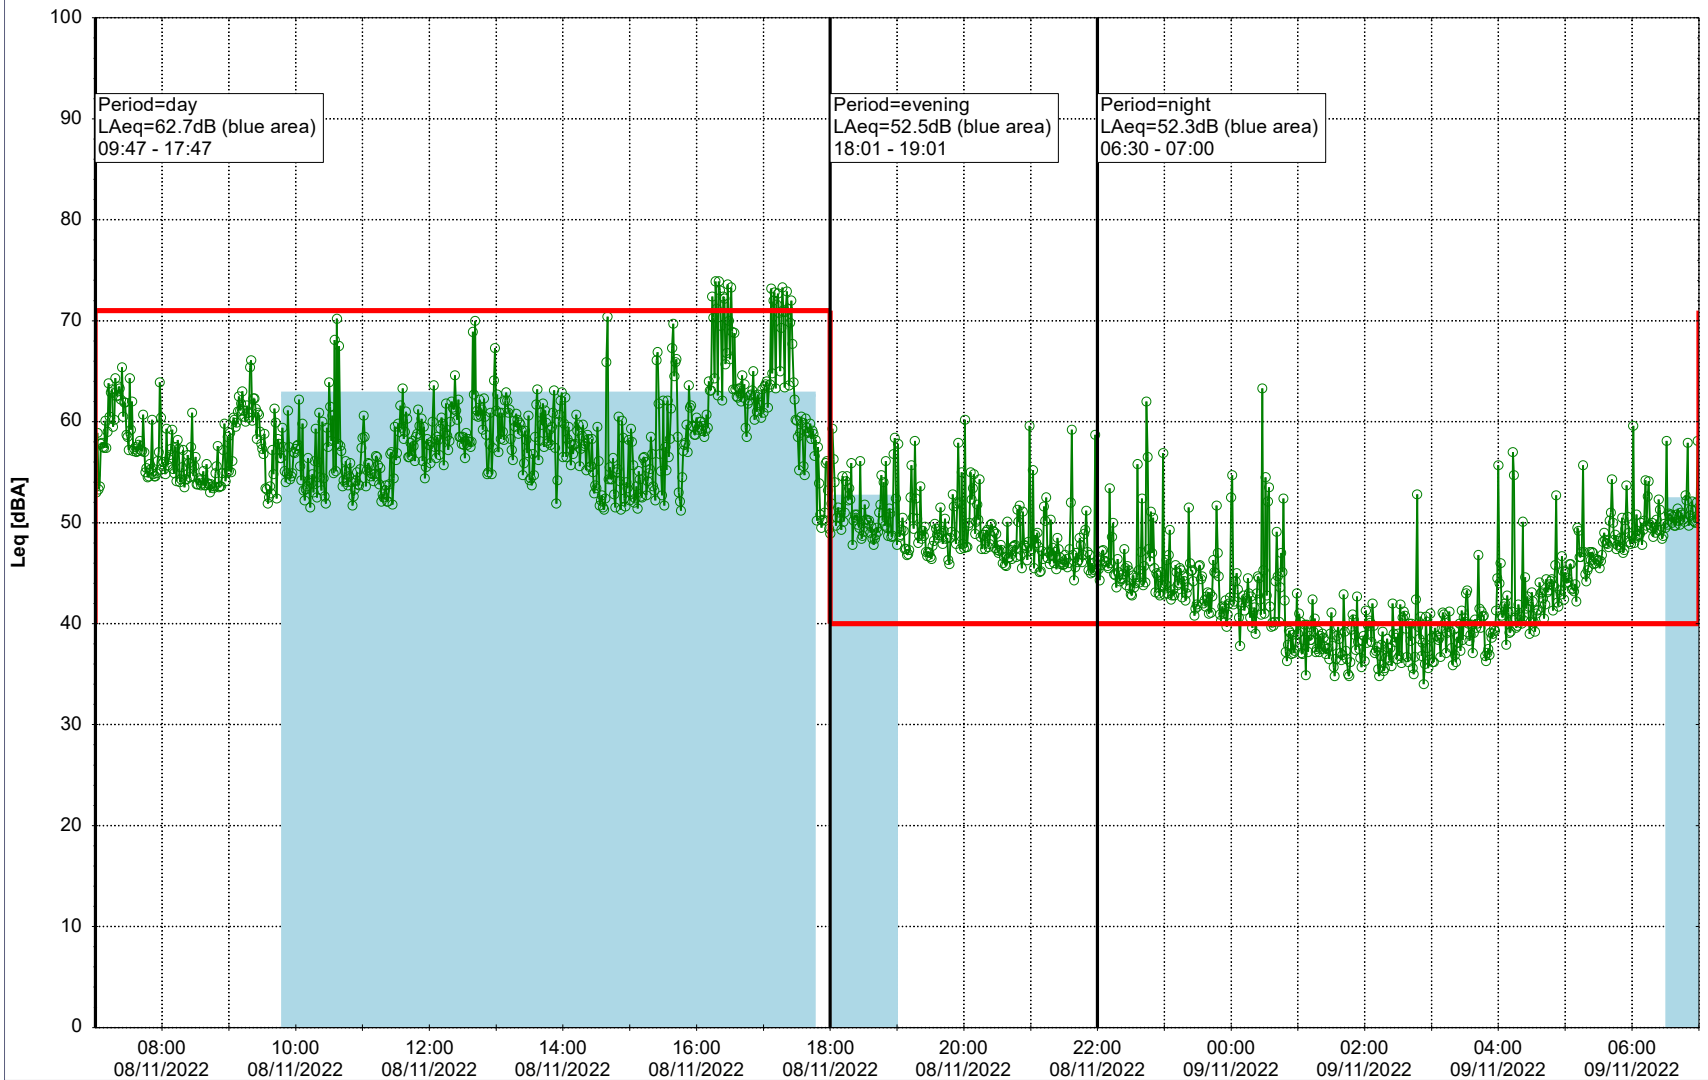

08/11/2022
09/11/2022

Noise Time Related Diagram

○○○ NEL_NS01

Remarks

...

Project: Kronos Sydhavnen
Construction: Ny Ellebjerg
Location: N-V

Plan View

Remarks

...

Noise Time Related Diagram

09/11/2022
10/11/2022

○ NEL_NS01

Project: Kronos Sydhavnen
Construction: Ny Ellebjerg
Location: N-V

Plan View

Remarks

...

Remarks

...

Project: Kronos Sydhavnen
Construction: Ny Ellebjerg
Location: N-V

Plan View

Remarks

...

Noise Time Related Diagram

12/11/2022
13/11/2022

○ NEL_NS01

Project: Kronos Sydhavnen
Construction: Ny Ellebjerg
Location: N-V

13/11/2022
14/11/2022

Noise Time Related Diagram

○○○○ NEL_NS01

Remarks

...