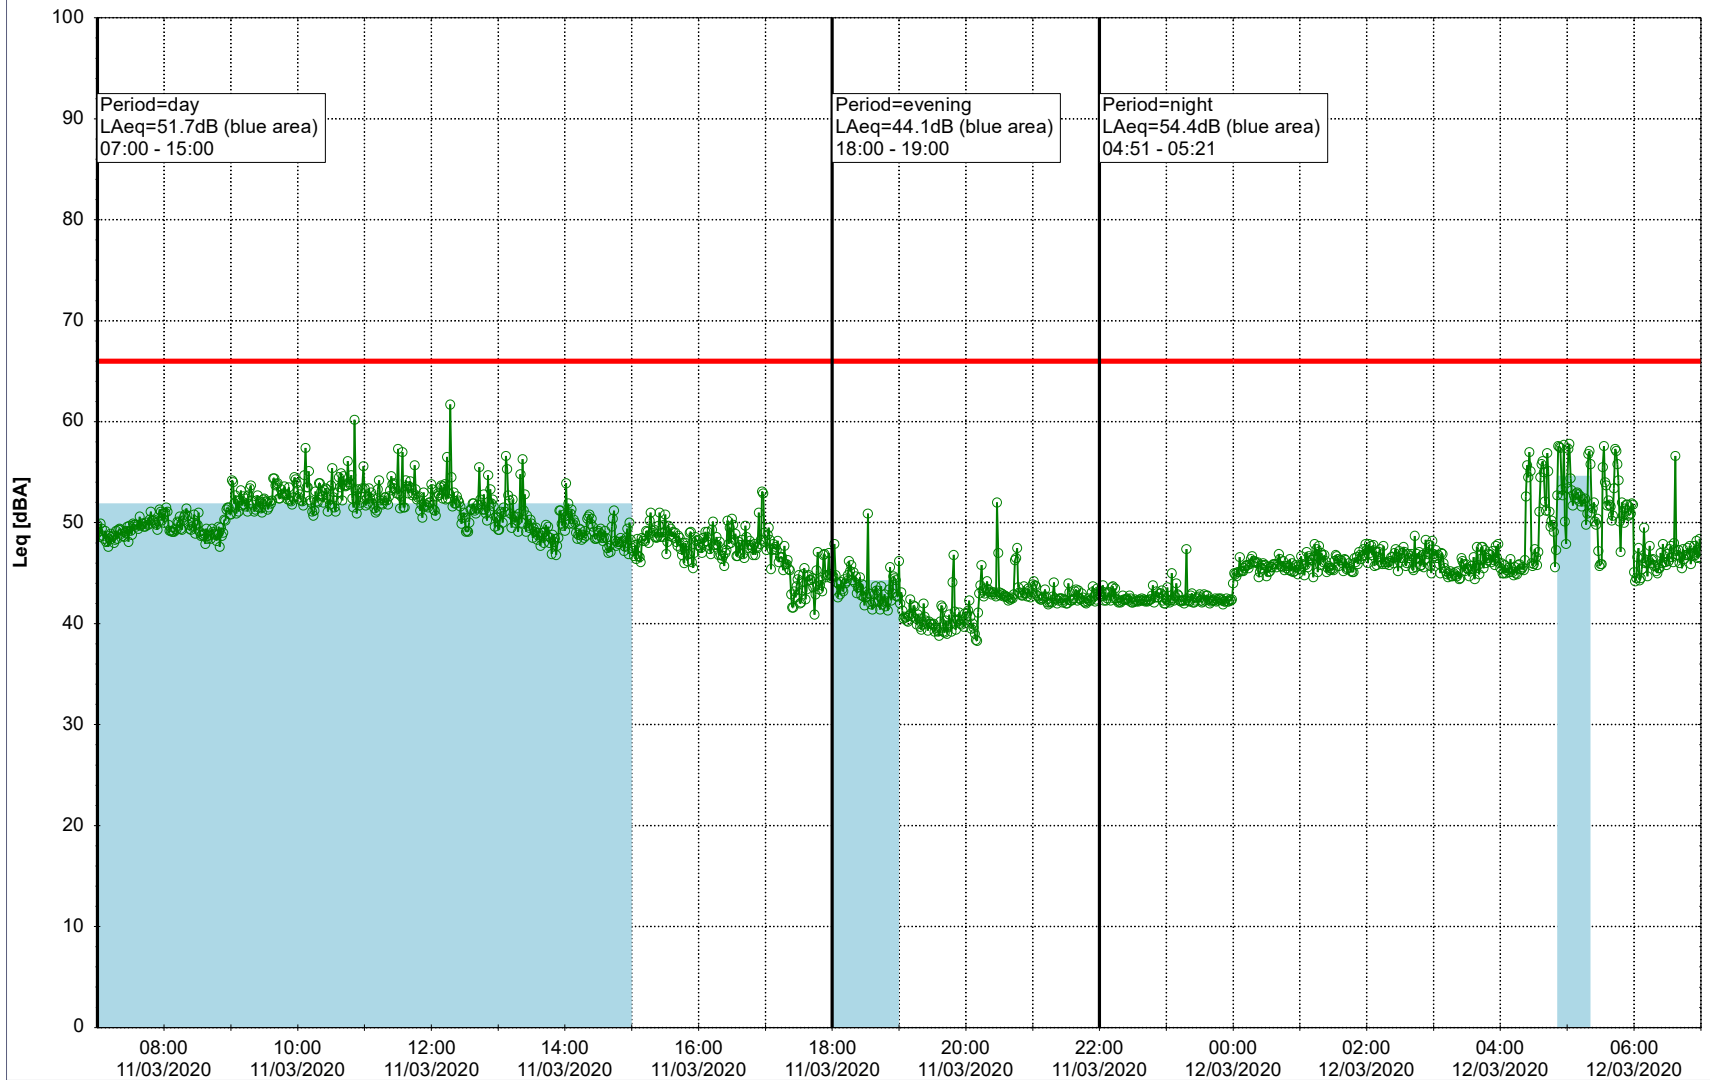

Plan View

Remarks

...

Noise Time Related Diagram

10/03/2020
11/03/2020

○○○ EBR-OVK_NS01

Project: Kronos Sydhavnen
Construction: Enghave Brygge
Location: N-V

Plan View

Remarks

...

Noise Time Related Diagram

11/03/2020
12/03/2020

○○○ EBR-OVK_NS01

Project: Kronos Sydhavnen
Construction: Enghave Brygge
Location: N-V

Plan View

Remarks