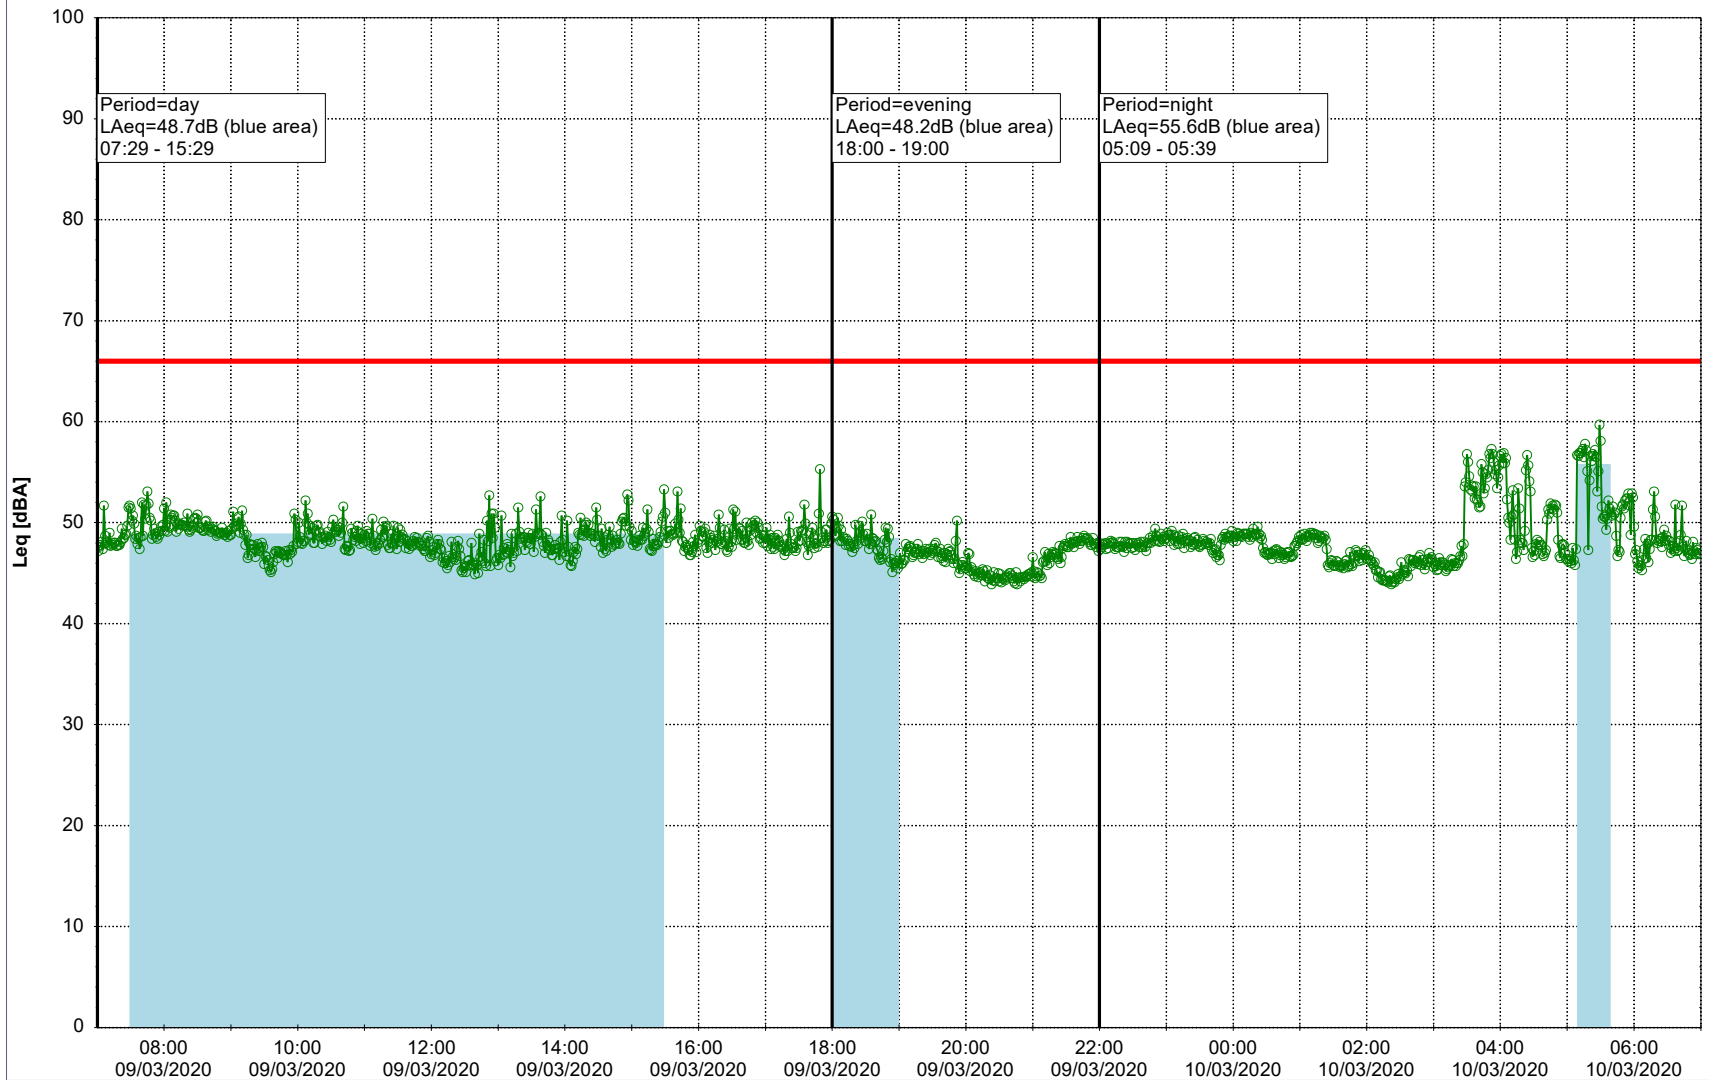

Project: Kronos Sydhavnen
Construction: Enghave Brygge
Location: N-V

Plan View

Remarks

...

Noise Time Related Diagram

09/03/2020
10/03/2020

○○○ EBR-OVK_NS01

Project: Kronos Sydhavnen
Construction: Enghave Brygge
Location: N-V

Plan View

Remarks

...

Noise Time Related Diagram

10/03/2020
11/03/2020

○○○ EBR-OVK_NS01

Project: Kronos Sydhavnen
Construction: Enghave Brygge
Location: N-V

Plan View

Remarks

...

Noise Time Related Diagram

11/03/2020
12/03/2020

○○○ EBR-OVK_NS01

Project: Kronos Sydhavnen
Construction: Enghave Brygge
Location: N-V

Plan View

Remarks

14/03/2020
15/03/2020

○○○ EBR-OVK_NS01

Project: Kronos Sydhavnen
Construction: Enghave Brygge
Location: N-V

Plan View

Remarks

...

Noise Time Related Diagram

15/03/2020
16/03/2020