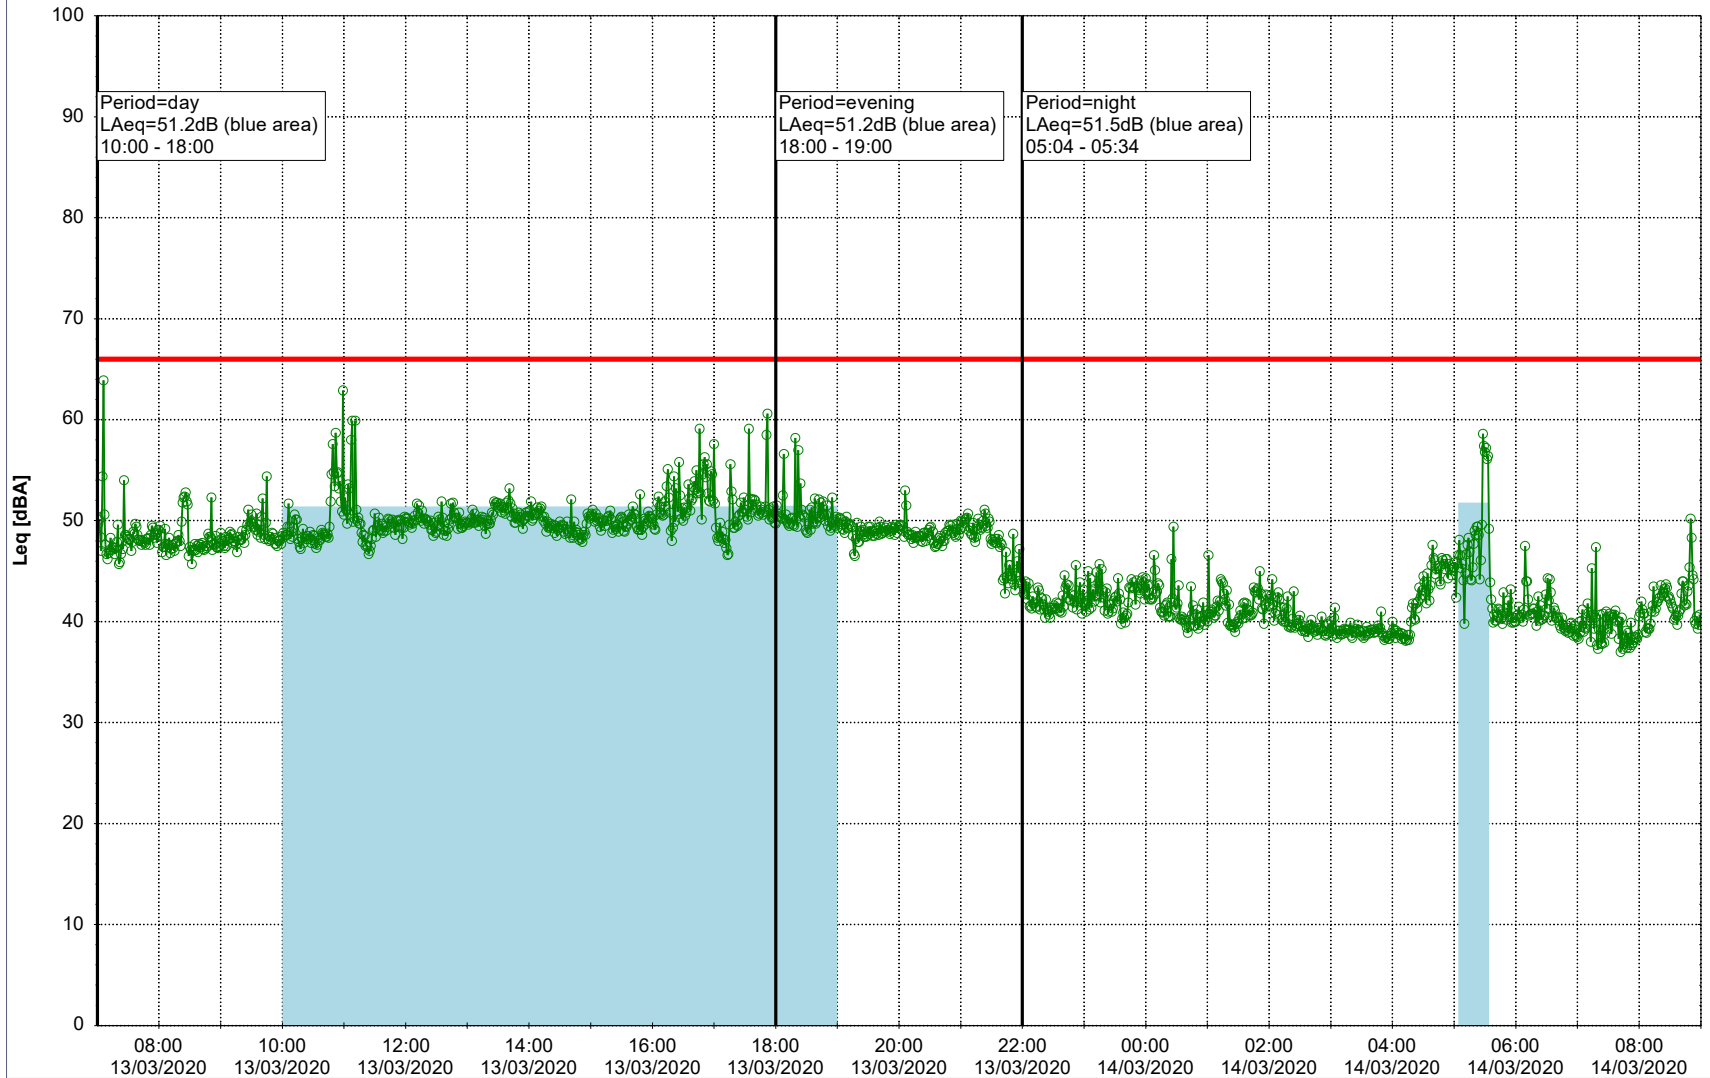

...

Noise Time Related Diagram

12/03/2020
13/03/2020

○○○ EBR-OVK_NS01

Project: Kronos Sydhavnen
Construction: Enghave Brygge
Location: N-V

Plan View

Remarks

...

Noise Time Related Diagram

13/03/2020
14/03/2020

○○○ EBR-OVK_NS01

Project: Kronos Sydhavnen
Construction: Enghave Brygge
Location: N-V

Plan View

Remarks

...

Noise Time Related Diagram

14/03/2020
15/03/2020

○○○ EBR-OVK_NS01

Project: Kronos Sydhavnen
Construction: Enghave Brygge
Location: N-V

Plan View

Remarks

...

Noise Time Related Diagram

15/03/2020
16/03/2020