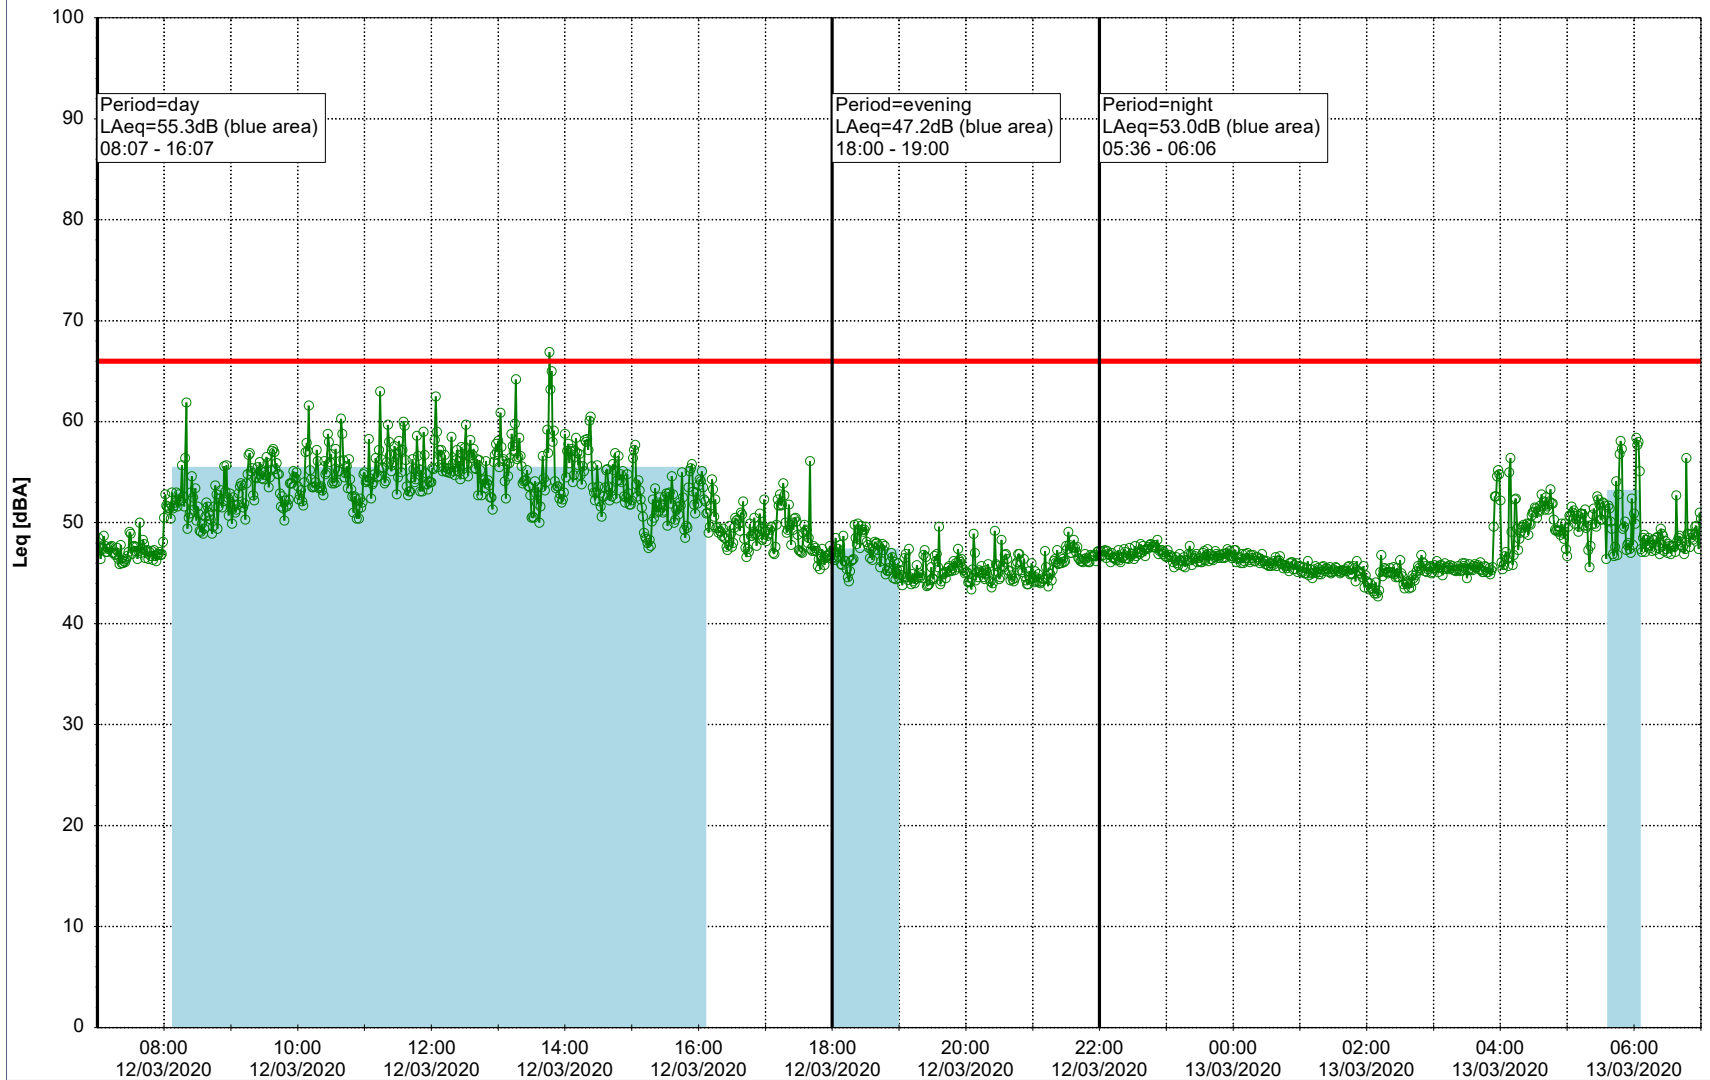

Remarks

...

Noise Time Related Diagram

11/03/2020
12/03/2020

○○○ EBR-OVK_NS01

Project: Kronos Sydhavnen
Construction: Enghave Brygge
Location: N-V

Plan View

Remarks

...

Noise Time Related Diagram

12/03/2020
13/03/2020

○○○ EBR-OVK_NS01

Project: Kronos Sydhavnen
Construction: Enghave Brygge
Location: N-V

Plan View

Remarks

...

Noise Time Related Diagram

13/03/2020
14/03/2020

○○○ EBR-OVK_NS01

Project: Kronos Sydhavnen
Construction: Enghave Brygge
Location: N-V

Plan View

Remarks

...

Noise Time Related Diagram

14/03/2020
15/03/2020

○○○ EBR-OVK_NS01

Project: Kronos Sydhavnen
Construction: Enghave Brygge
Location: N-V

Plan View

Remarks

...

Noise Time Related Diagram

15/03/2020
16/03/2020