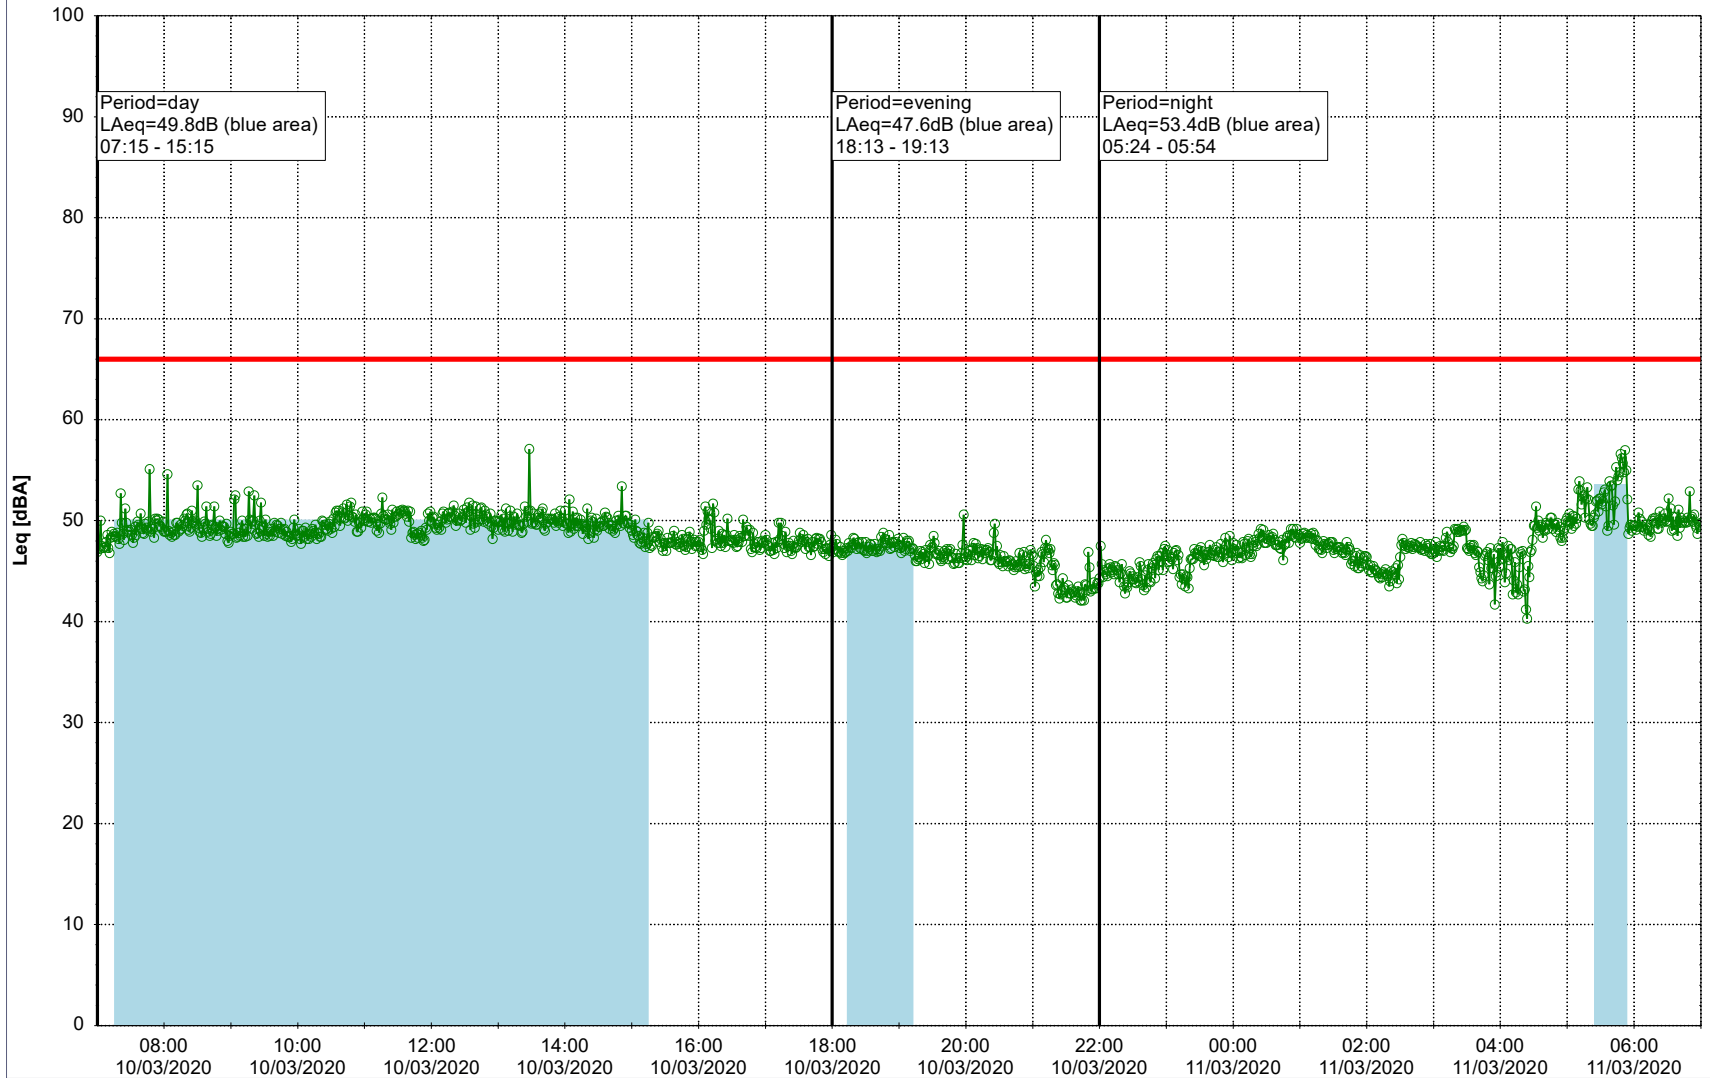

Noise Time Related Diagram

10/03/2020
11/03/2020

○○○ EBR-OVK_NS01