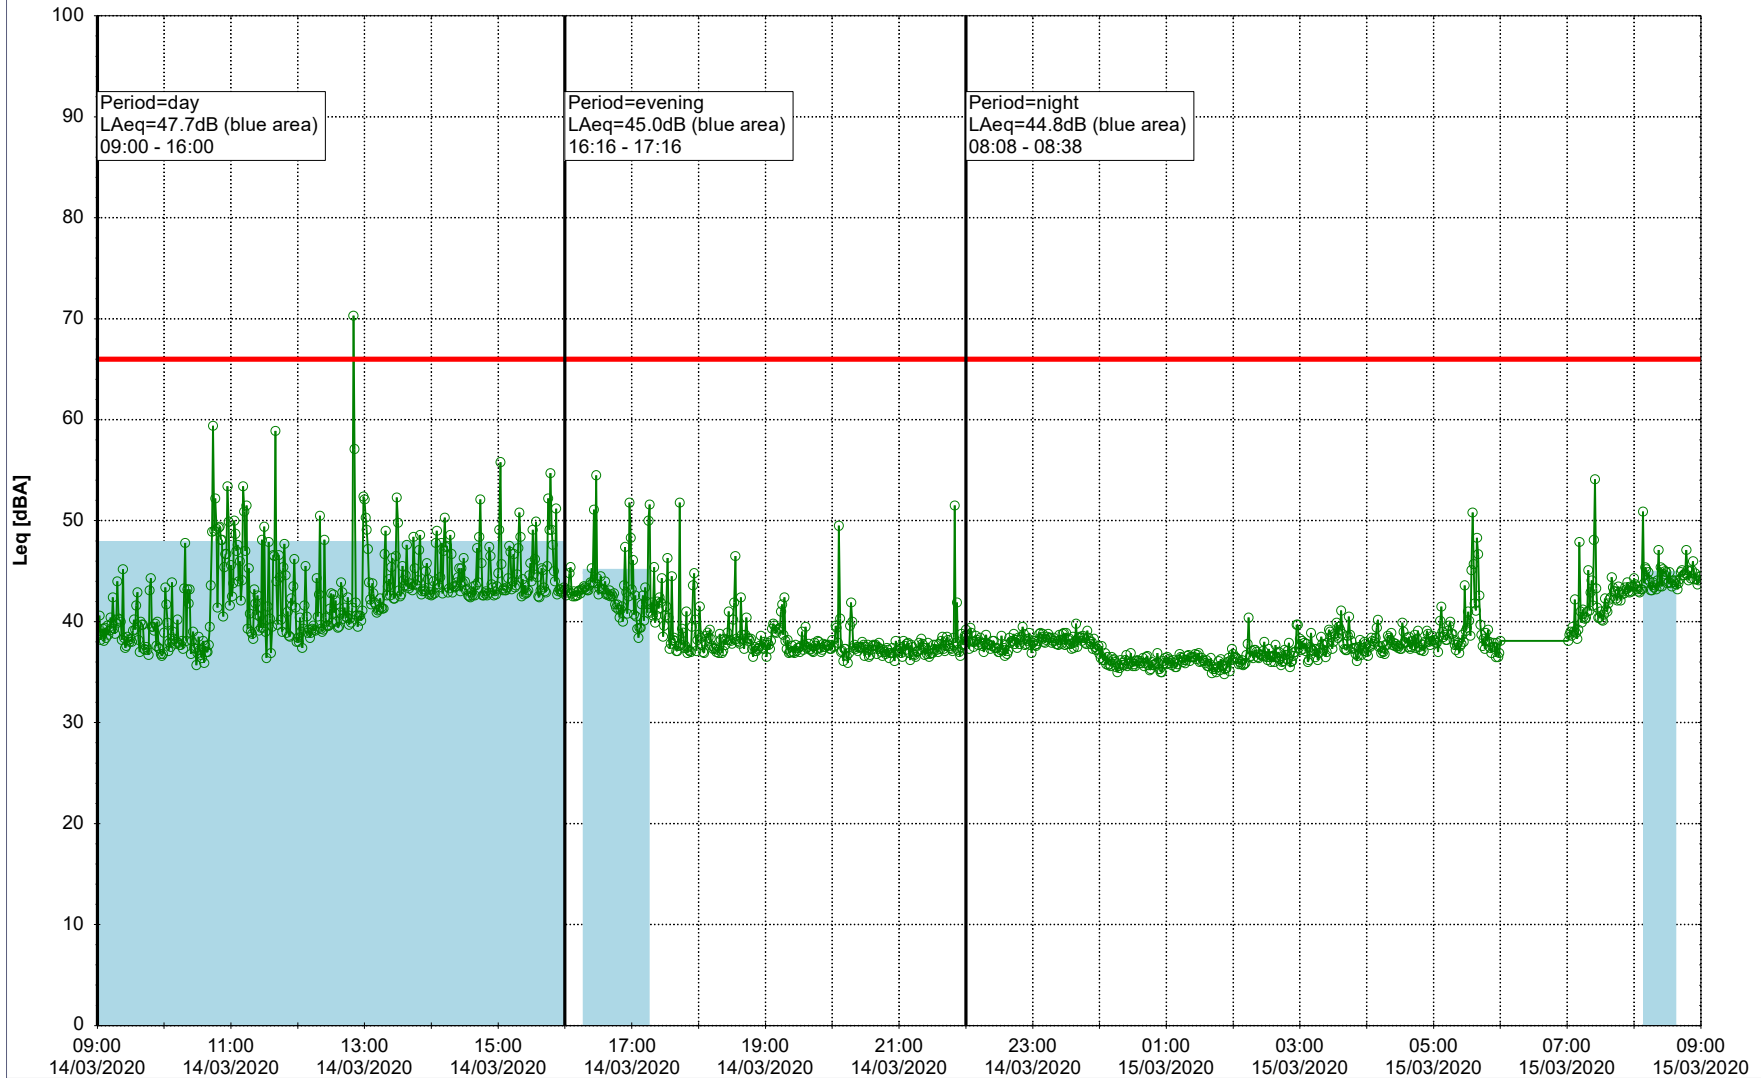

Noise Time Related Diagram

13/03/2020
14/03/2020

○○○ EBR-OVK_NS01

Project: Kronos Sydhavnen
Construction: Enghave Brygge
Location: N-V

Plan View

Remarks

...

Noise Time Related Diagram

14/03/2020
15/03/2020

○○○ EBR-OVK_NS01

Project: Kronos Sydhavnen
Construction: Enghave Brygge
Location: N-V

Plan View

Remarks

...

Noise Time Related Diagram

15/03/2020
16/03/2020