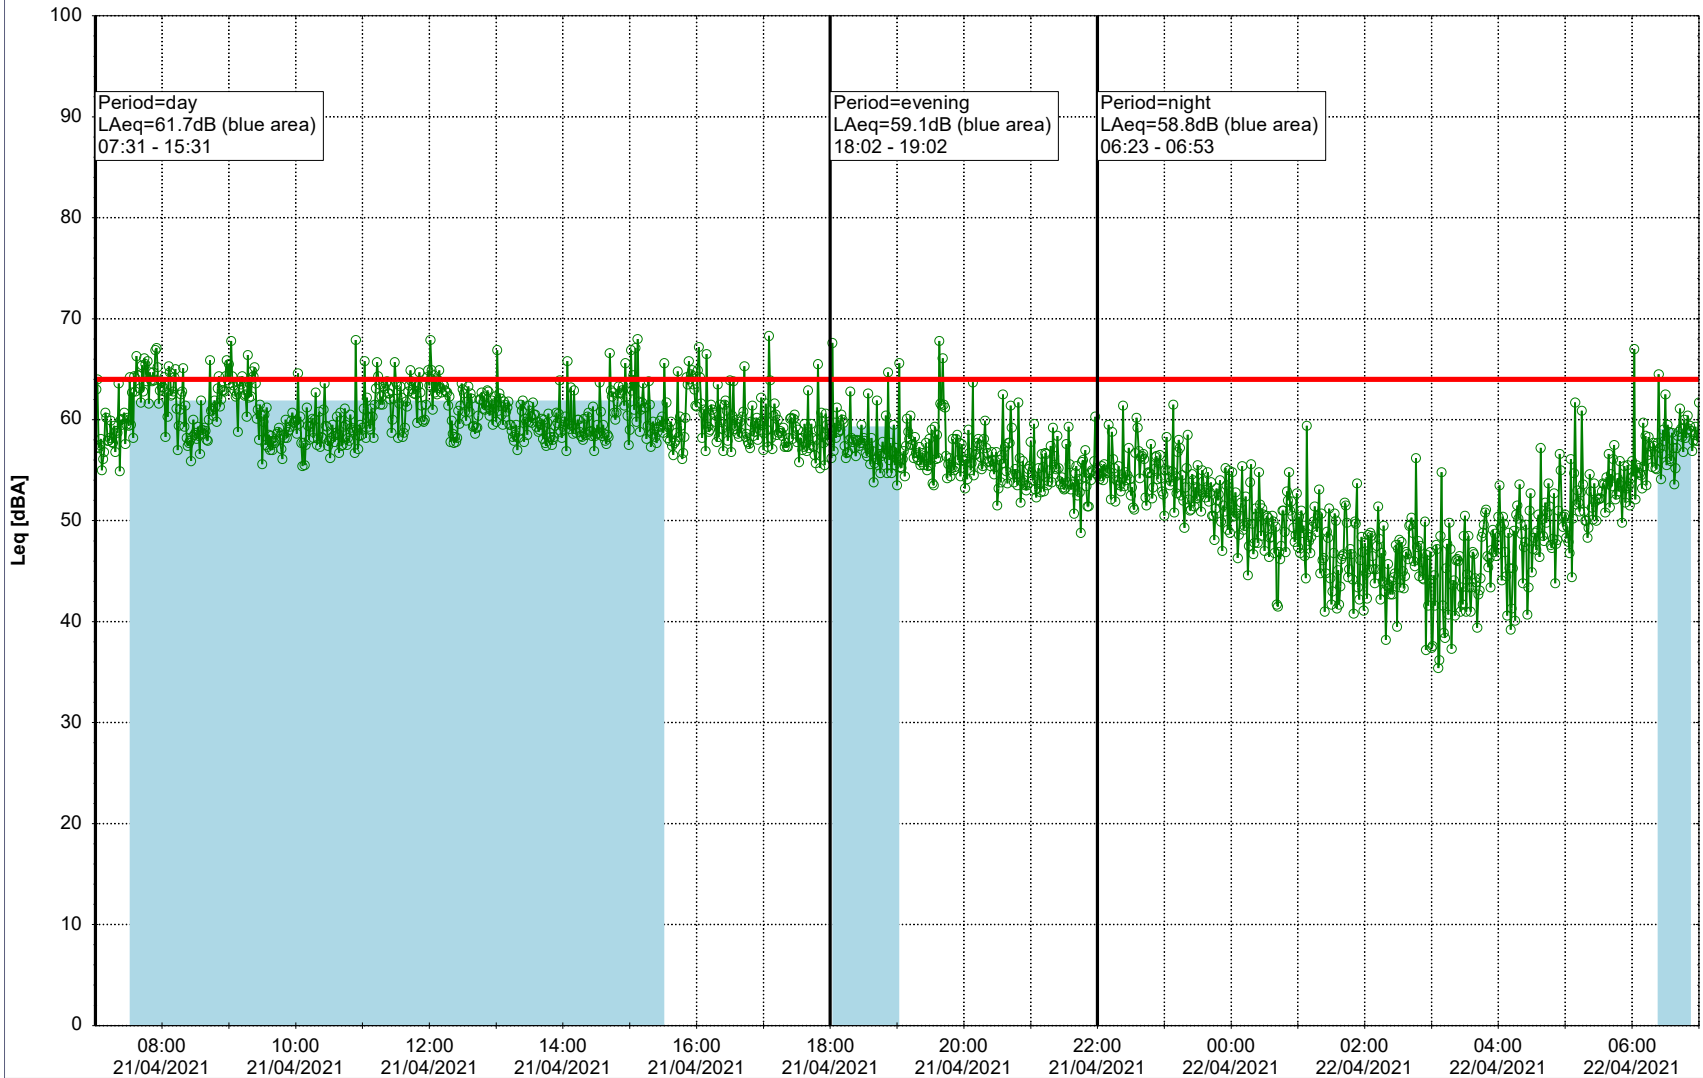

Noise Time Related Diagram

21/04/2021
22/04/2021

○○○ GAB_NS01