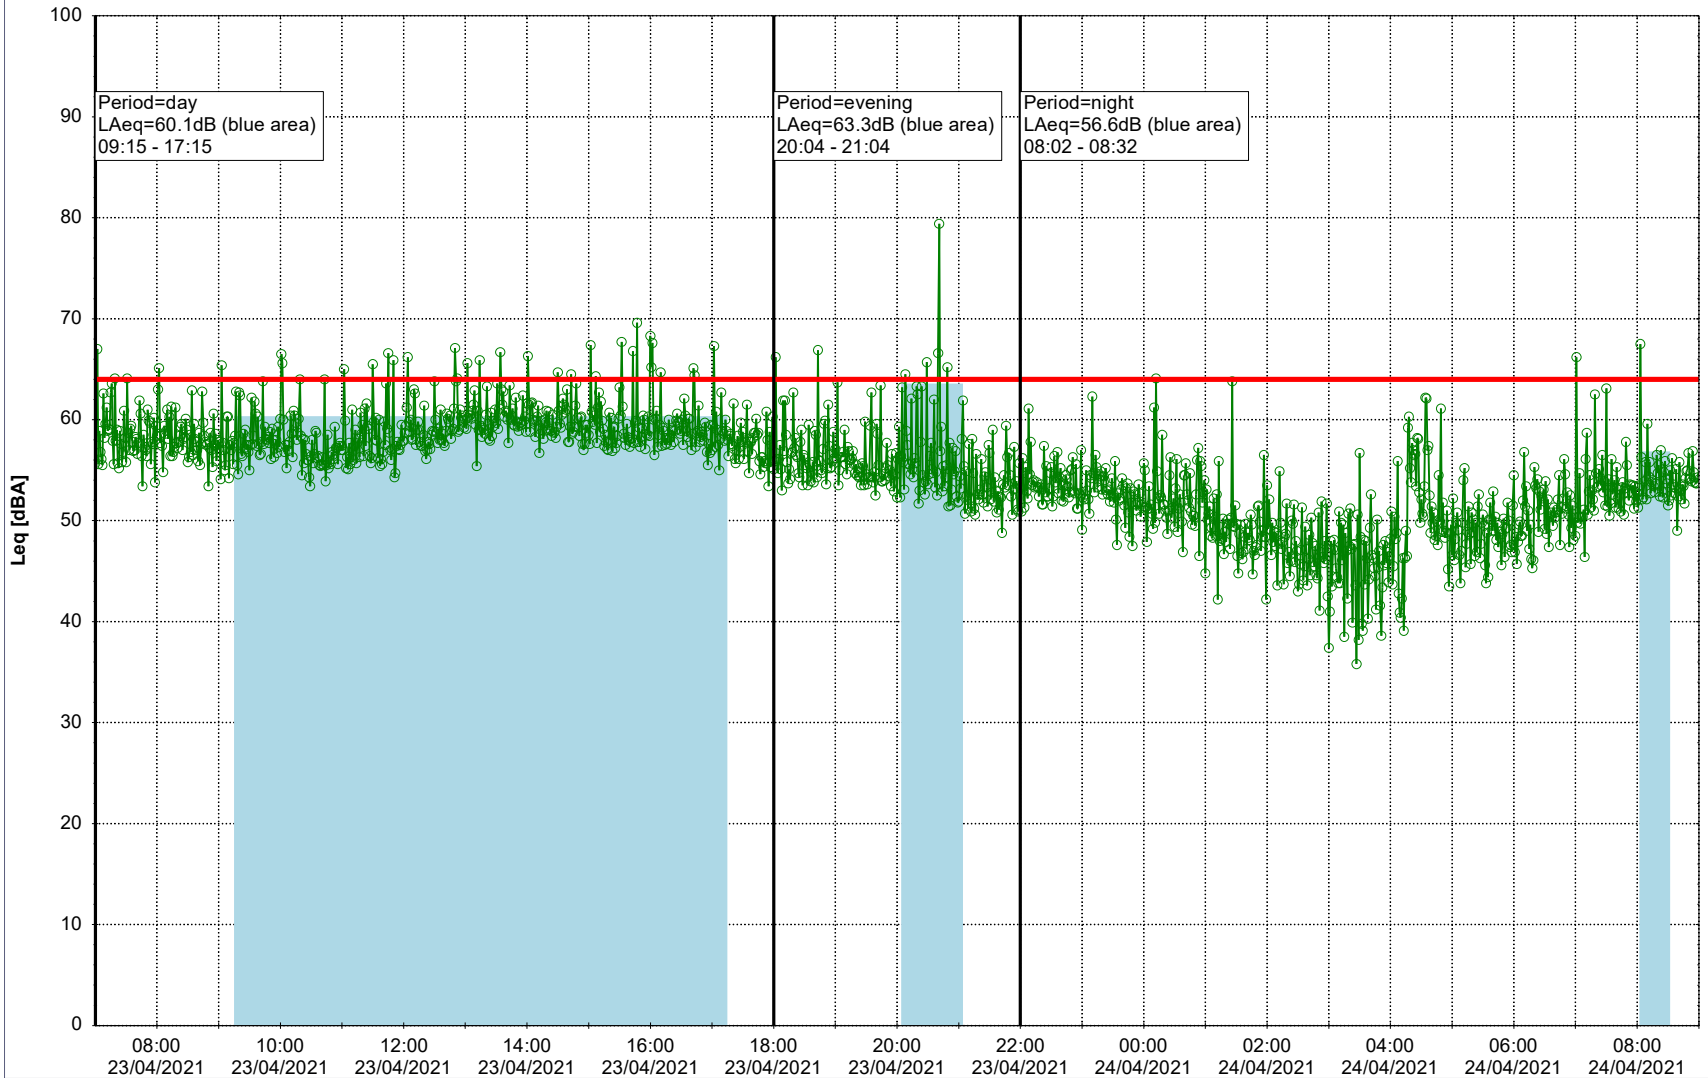

Noise Time Related Diagram

23/04/2021
24/04/2021

○○○ GAB_NS01