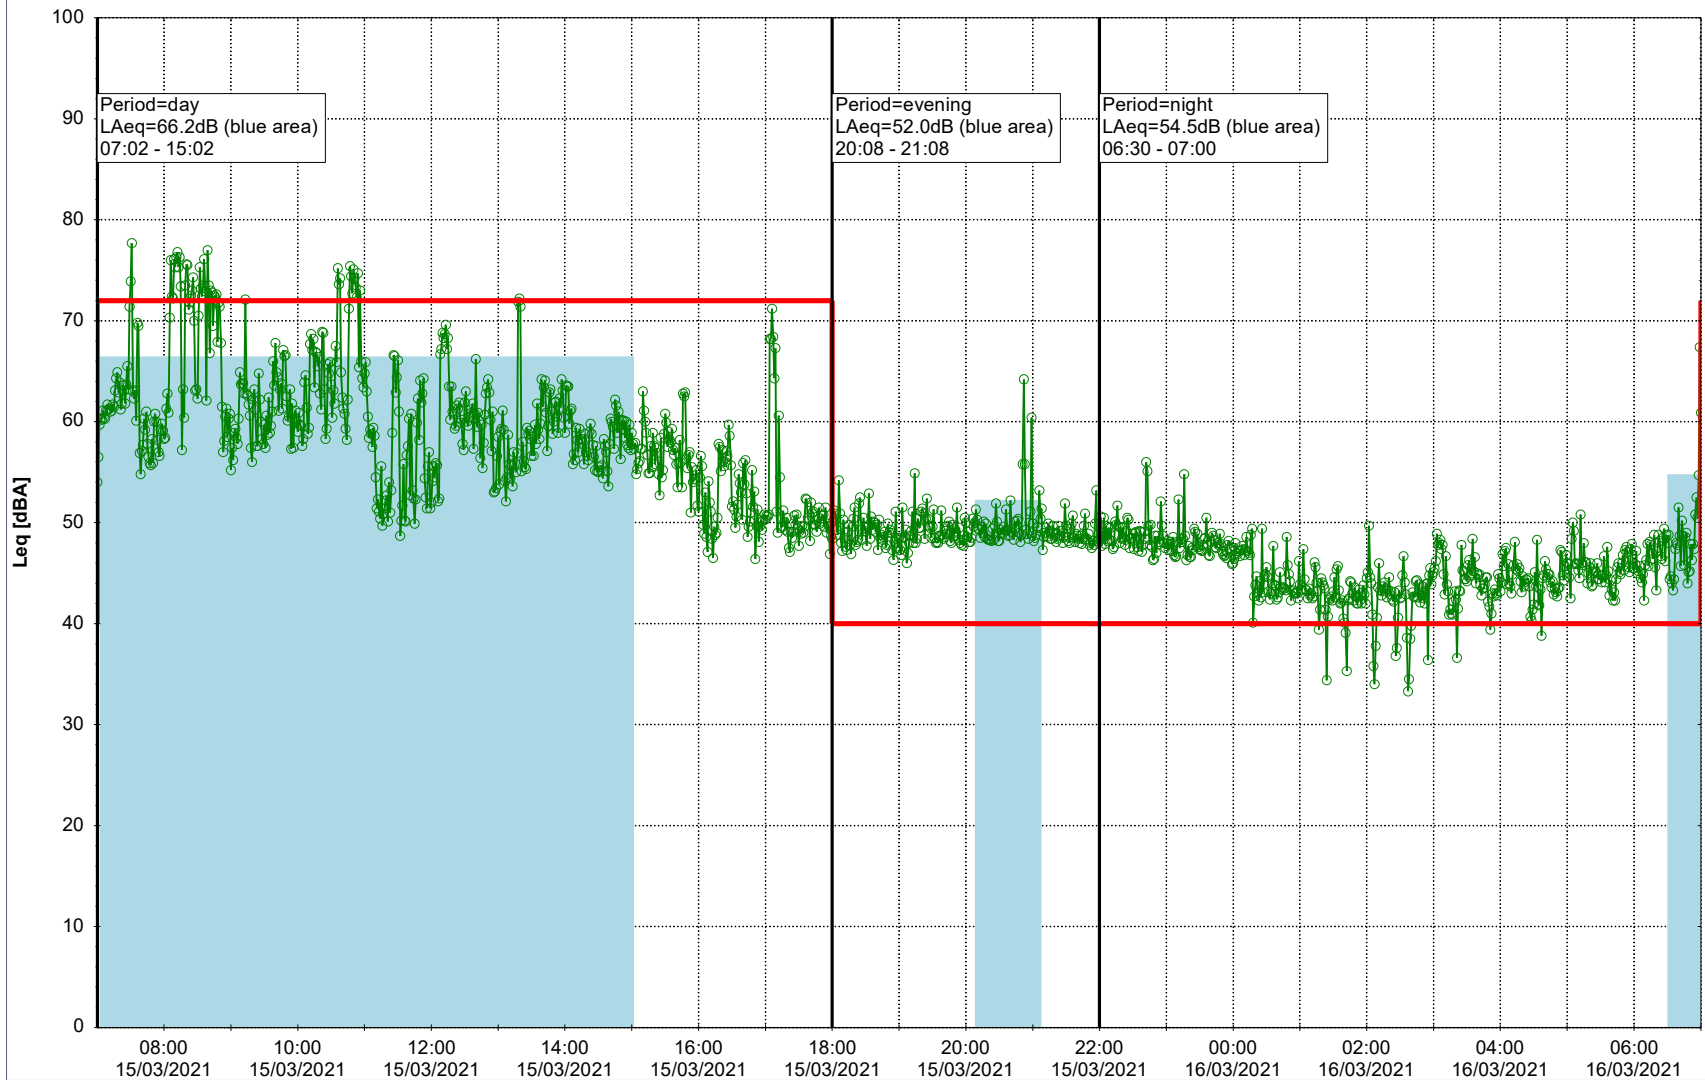

Project: Kronos Sydhavnen
Construction: Mozarts Plads
Location: N-V

Plan View

Remarks

...

Noise Time Related Diagram

15/03/2021
16/03/2021

○○○○ MOP_NS01

Project: Kronos Sydhavnen
Construction: Mozarts Plads
Location: N-V

Plan View

Remarks

...

Noise Time Related Diagram

16/03/2021
17/03/2021

○○○○ MOP_NS01

Project: Kronos Sydhavnen
Construction: Mozarts Plads
Location: N-V

Plan View

- Ørsted Værket

Noise Time Related Diagram

18/03/2021
19/03/2021

○○○○ MOP_NS01

Project: Kronos Sydhavnen
Construction: Mozarts Plads
Location: N-V

Plan View

Remarks

...

Noise Time Related Diagram

○○○ MOP_NS01

Project: Kronos Sydhavnen
Construction: Mozarts Plads
Location: N-V

21/03/2021
22/03/2021

Plan View

Remarks

- Tegholmen

Noise Time Related Diagram