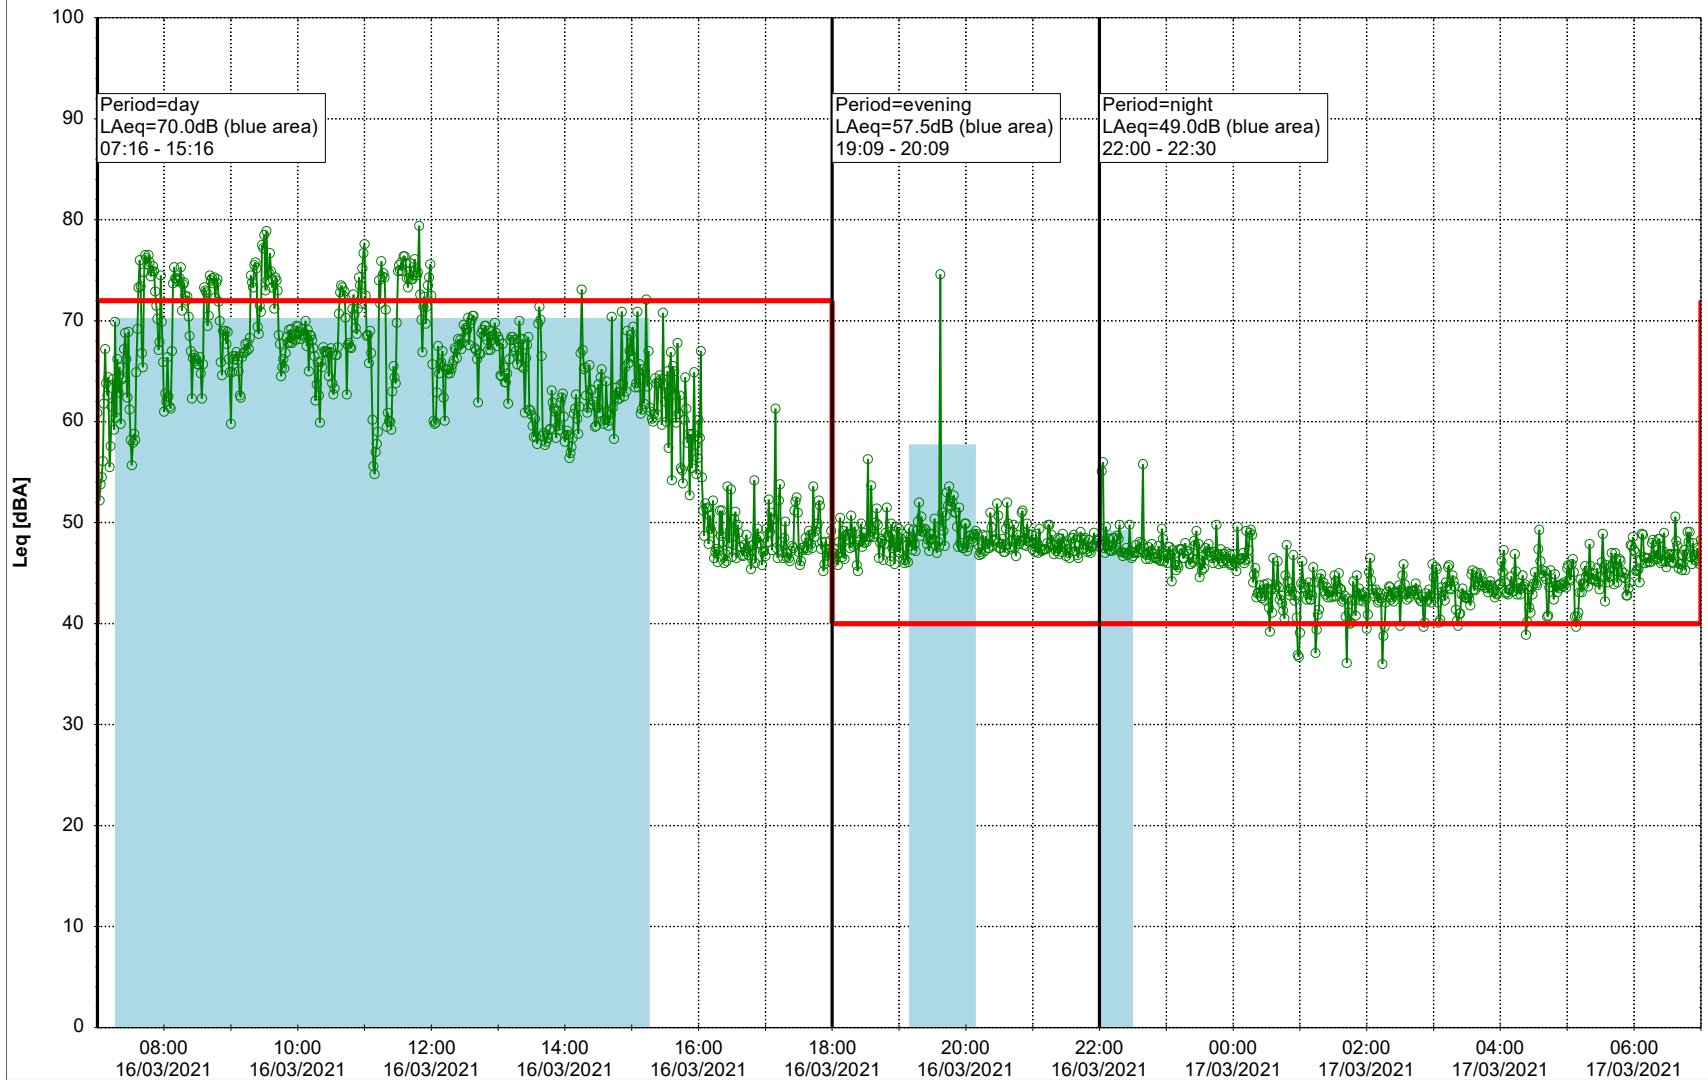

Plan View

Remarks

...

Noise Time Related Diagram

16/03/2021
17/03/2021

○○○○ MOP_NS01

Project: Kronos Sydhavnen
Construction: Mozarts Plads
Location: N-V

Plan View

Remarks

...

Noise Time Related Diagram

17/03/2021
18/03/2021

○○○○ MOP_NS01

Project: Kronos Sydhavnen
Construction: Mozarts Plads
Location: N-V

Plan View

Remarks

- Ørsted Værket

Noise Time Related Diagram

18/03/2021
19/03/2021

○○○○ MOP_NS01

Project: Kronos Sydhavnen
Construction: Mozarts Plads
Location: N-V

Plan View

Remarks

...

Noise Time Related Diagram

○○○ MOP_NS01

Project: Kronos Sydhavnen
Construction: Mozarts Plads
Location: N-V

21/03/2021
22/03/2021

Plan View

Remarks

- Tegholmen

Noise Time Related Diagram