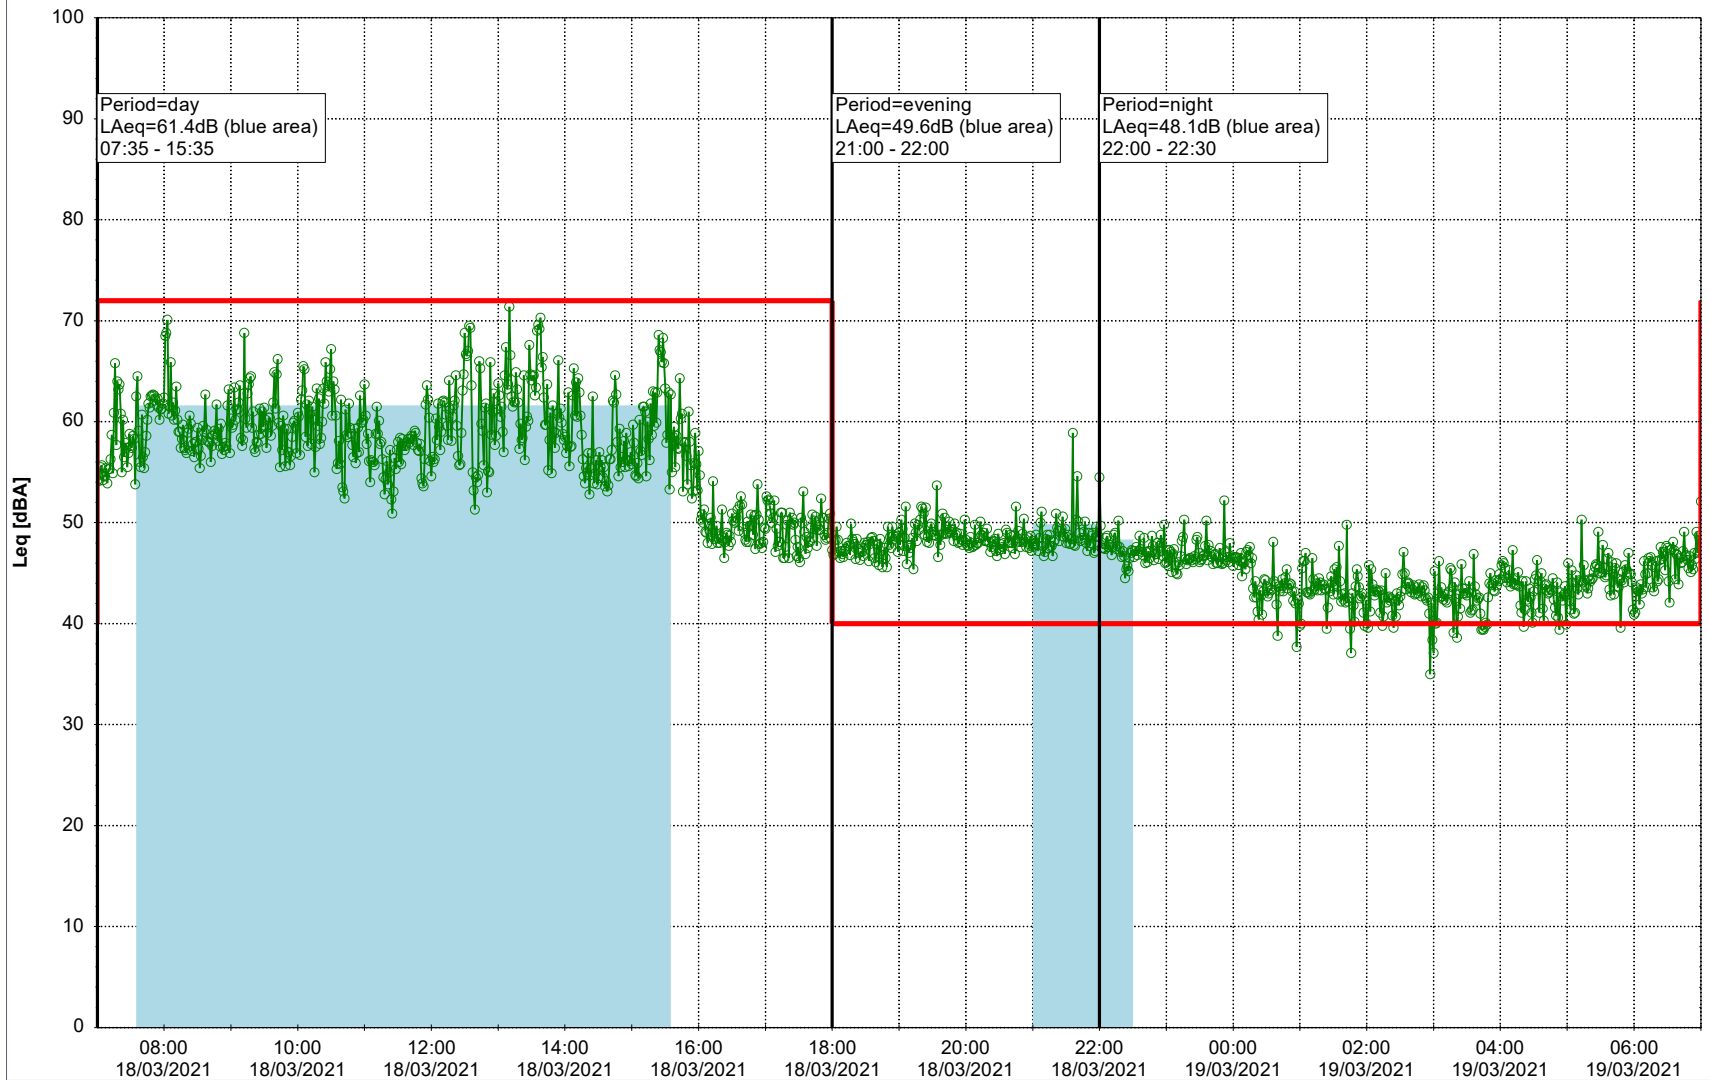

Remarks

...

Noise Time Related Diagram

17/03/2021
18/03/2021

○○○○ MOP_NS01

Project: Kronos Sydhavnen
Construction: Mozarts Plads
Location: N-V

Plan View

Remarks

- Ørsted Værket

Noise Time Related Diagram

18/03/2021
19/03/2021

○○○○ MOP_NS01

Project: Kronos Sydhavnen
Construction: Mozarts Plads
Location: N-V

Plan View

Remarks

...

Noise Time Related Diagram

○○○ MOP_NS01

Project: Kronos Sydhavnen
Construction: Mozarts Plads
Location: N-V

21/03/2021
22/03/2021

Plan View

Remarks

- Tegholmen

Noise Time Related Diagram