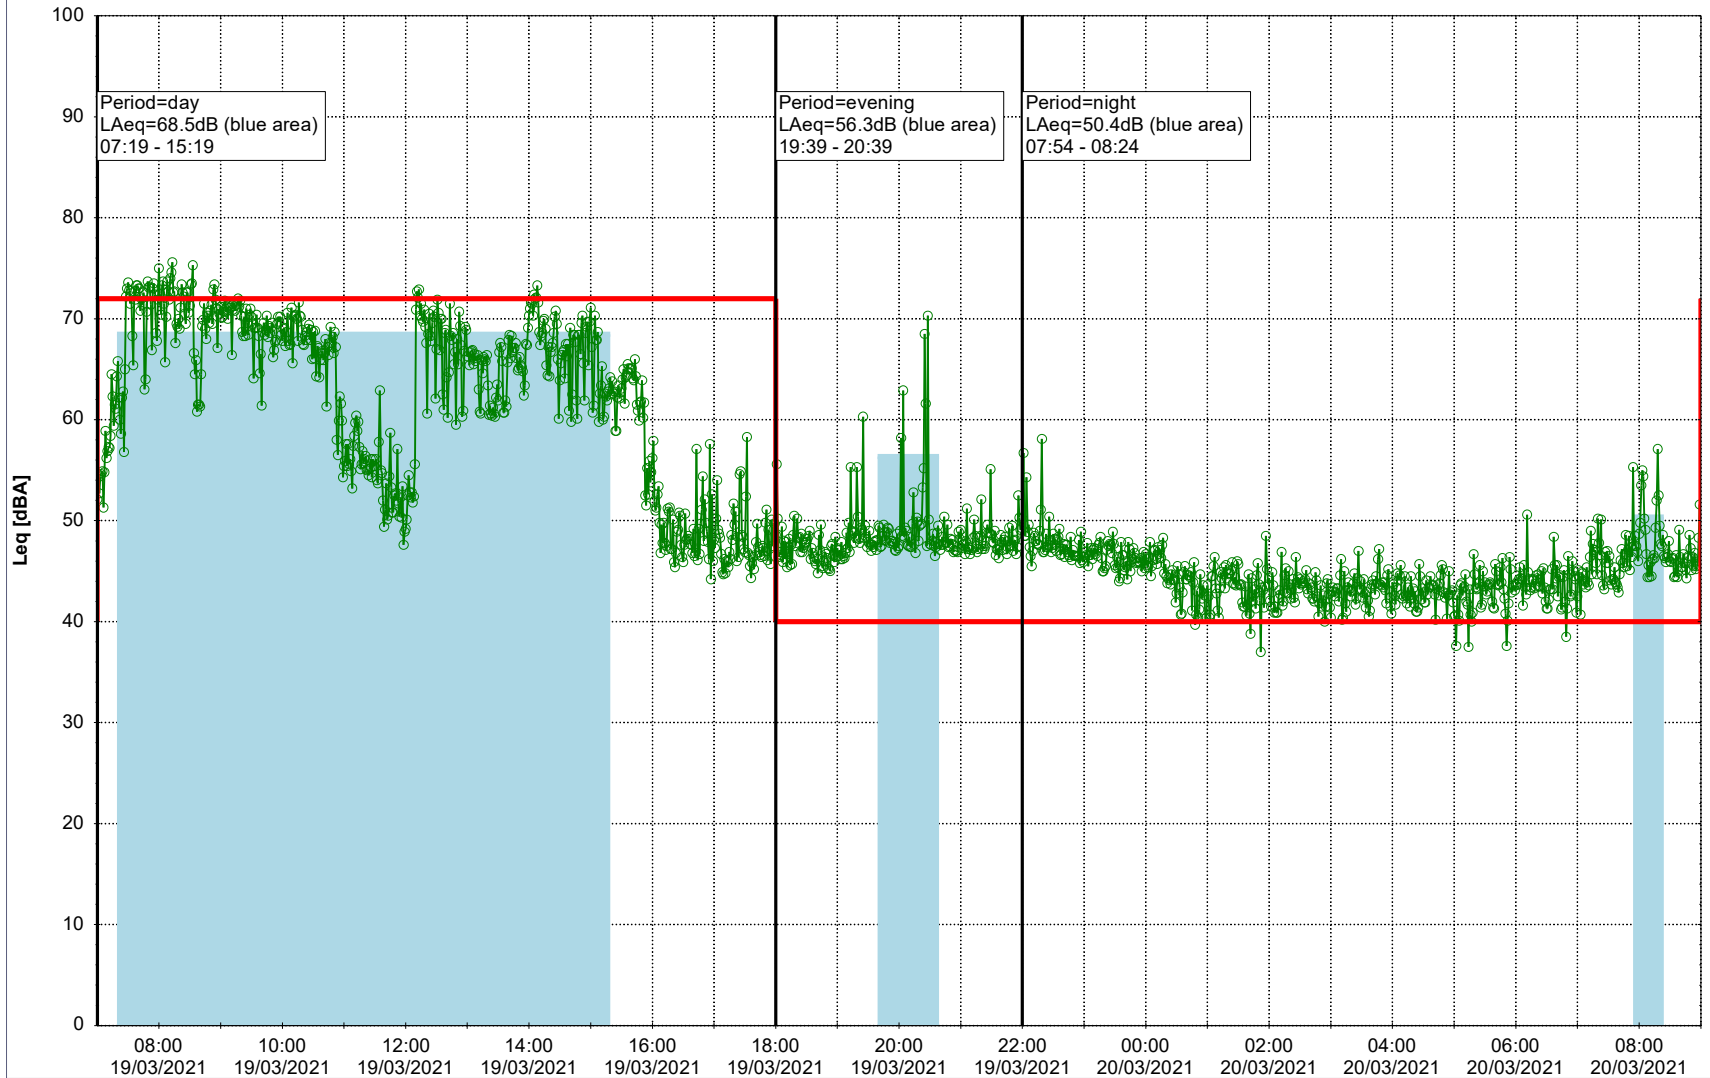

- Ørsted Værket

Noise Time Related Diagram

18/03/2021
19/03/2021

○○○○ MOP_NS01

Project: Kronos Sydhavnen
Construction: Mozarts Plads
Location: N-V

Plan View

Remarks

...

Noise Time Related Diagram

19/03/2021
20/03/2021

○○○○ MOP_NS01

Project: Kronos Sydhavnen
Construction: Mozarts Plads
Location: N-V

20/03/2021
21/03/2021

Plan View

Remarks

...

Noise Time Related Diagram

○○○ MOP_NS01

Project: Kronos Sydhavnen
Construction: Mozarts Plads
Location: N-V

21/03/2021
22/03/2021

Plan View

Remarks

- Tegholmen

Noise Time Related Diagram