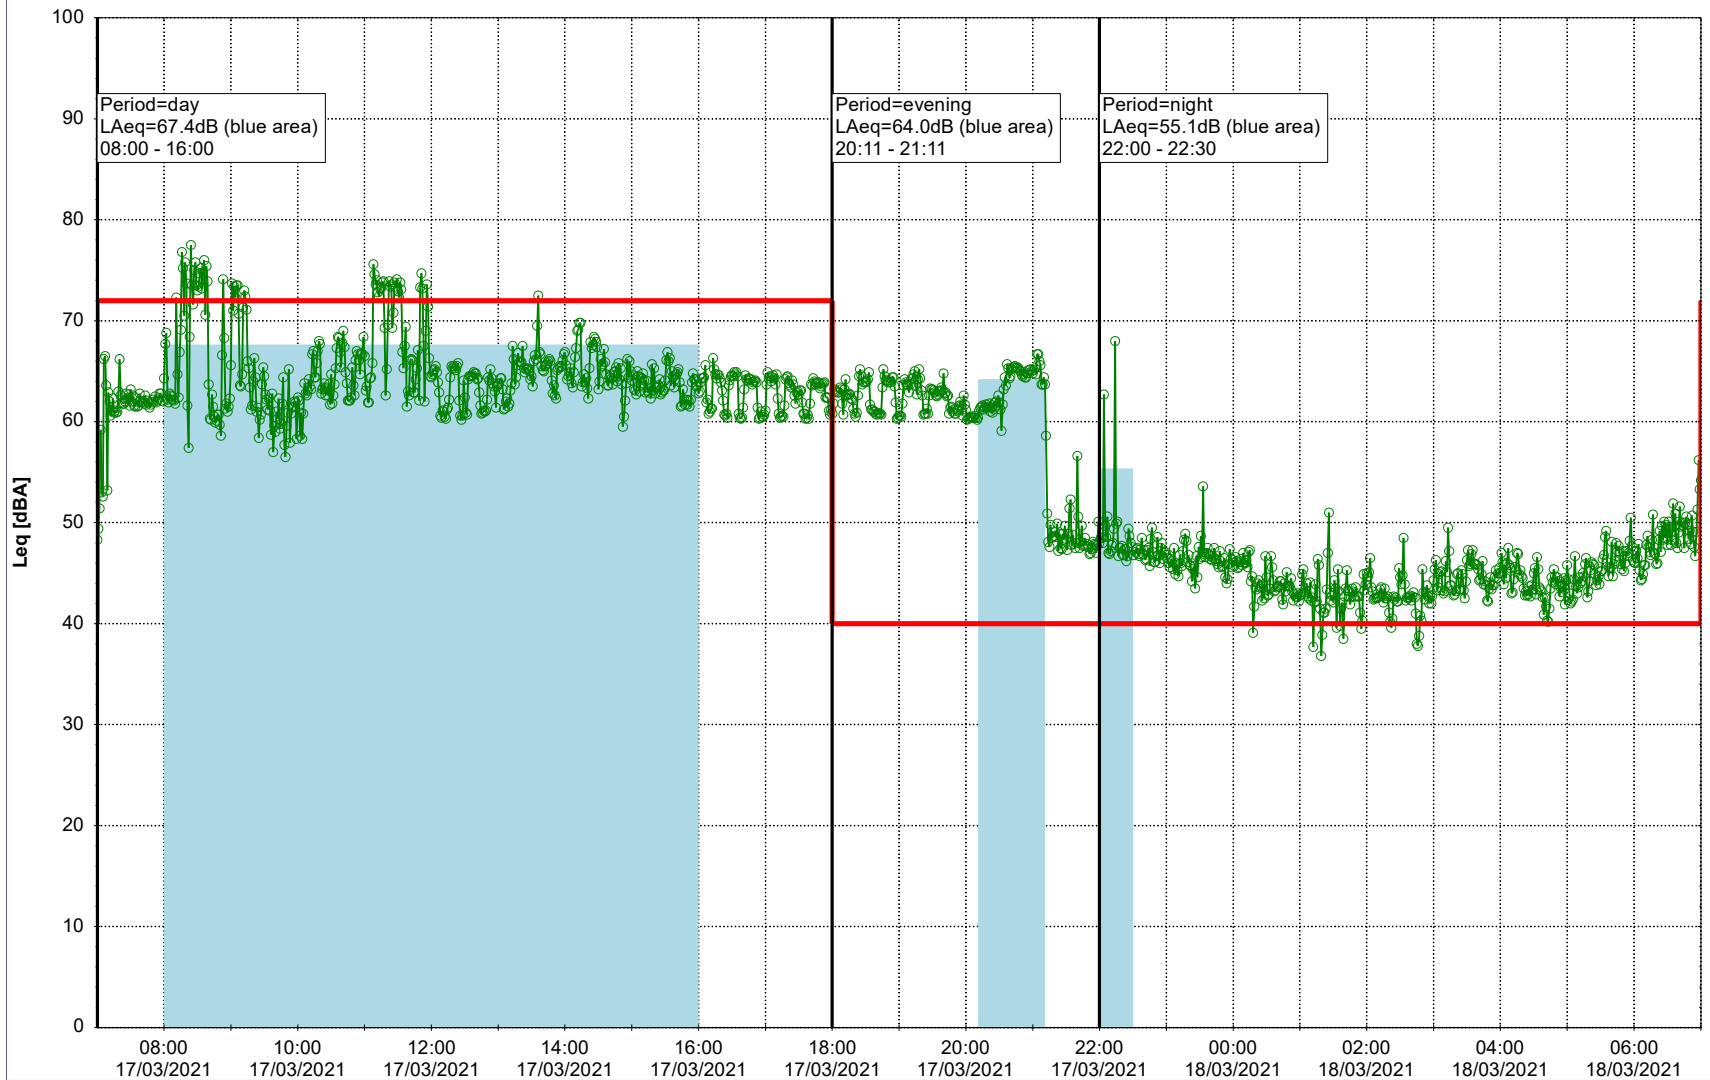

Plan View

Remarks

...

Noise Time Related Diagram

16/03/2021
17/03/2021

○○○○ MOP_NS01

Project: Kronos Sydhavnen
Construction: Mozarts Plads
Location: N-V

Plan View

Remarks

...

Noise Time Related Diagram

17/03/2021
18/03/2021

○○○○ MOP_NS01

Project: Kronos Sydhavnen
Construction: Mozarts Plads
Location: N-V

Plan View

Remarks

- Ørsted Værket

Noise Time Related Diagram

18/03/2021
19/03/2021

○○○○ MOP_NS01

Project: Kronos Sydhavnen
Construction: Mozarts Plads
Location: N-V

Plan View

Remarks

...

Noise Time Related Diagram

○○○ MOP_NS01

Project: Kronos Sydhavnen
Construction: Mozarts Plads
Location: N-V

21/03/2021
22/03/2021

Plan View

Remarks

- Tegholmen

Noise Time Related Diagram