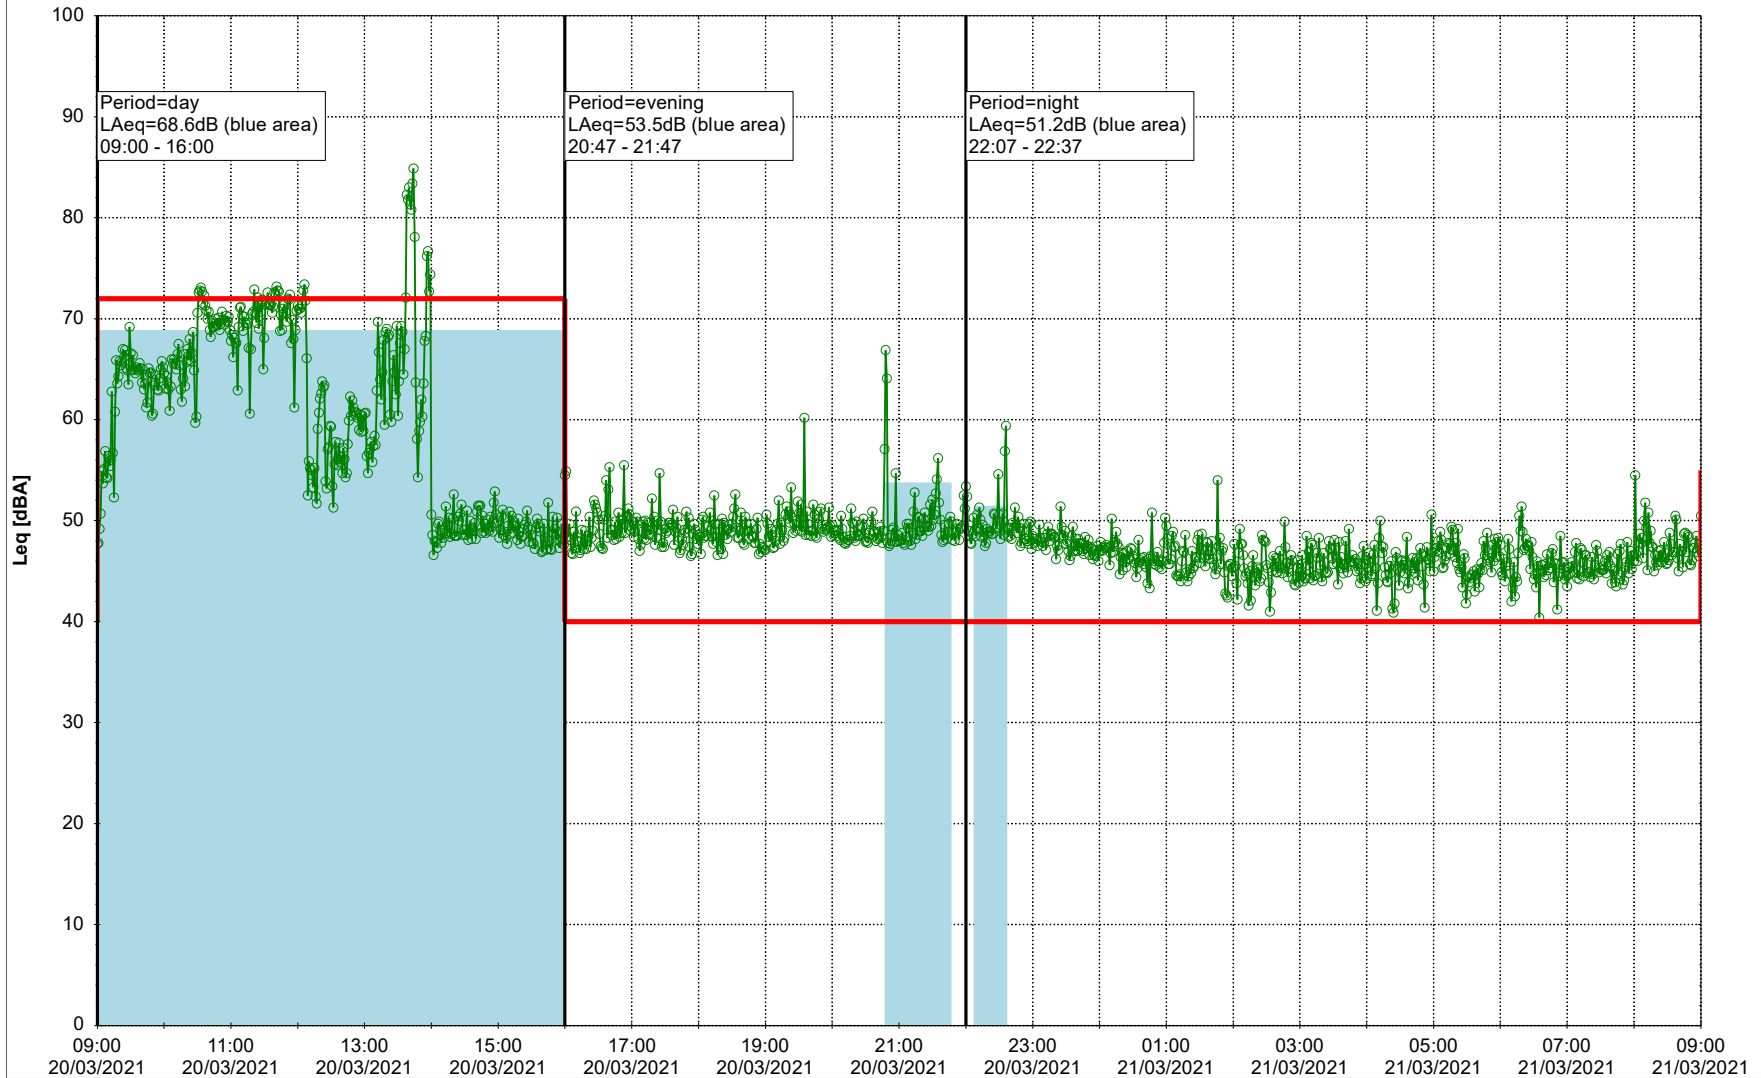

Noise Time Related Diagram

19/03/2021
20/03/2021

○○○○ MOP_NS01

Project: Kronos Sydhavnen
Construction: Mozarts Plads
Location: N-V

20/03/2021
21/03/2021

Plan View

Remarks

...

Noise Time Related Diagram

○○○ MOP_NS01

Project: Kronos Sydhavnen
Construction: Mozarts Plads
Location: N-V

21/03/2021
22/03/2021

Plan View

Remarks

- Tegholmen

Noise Time Related Diagram