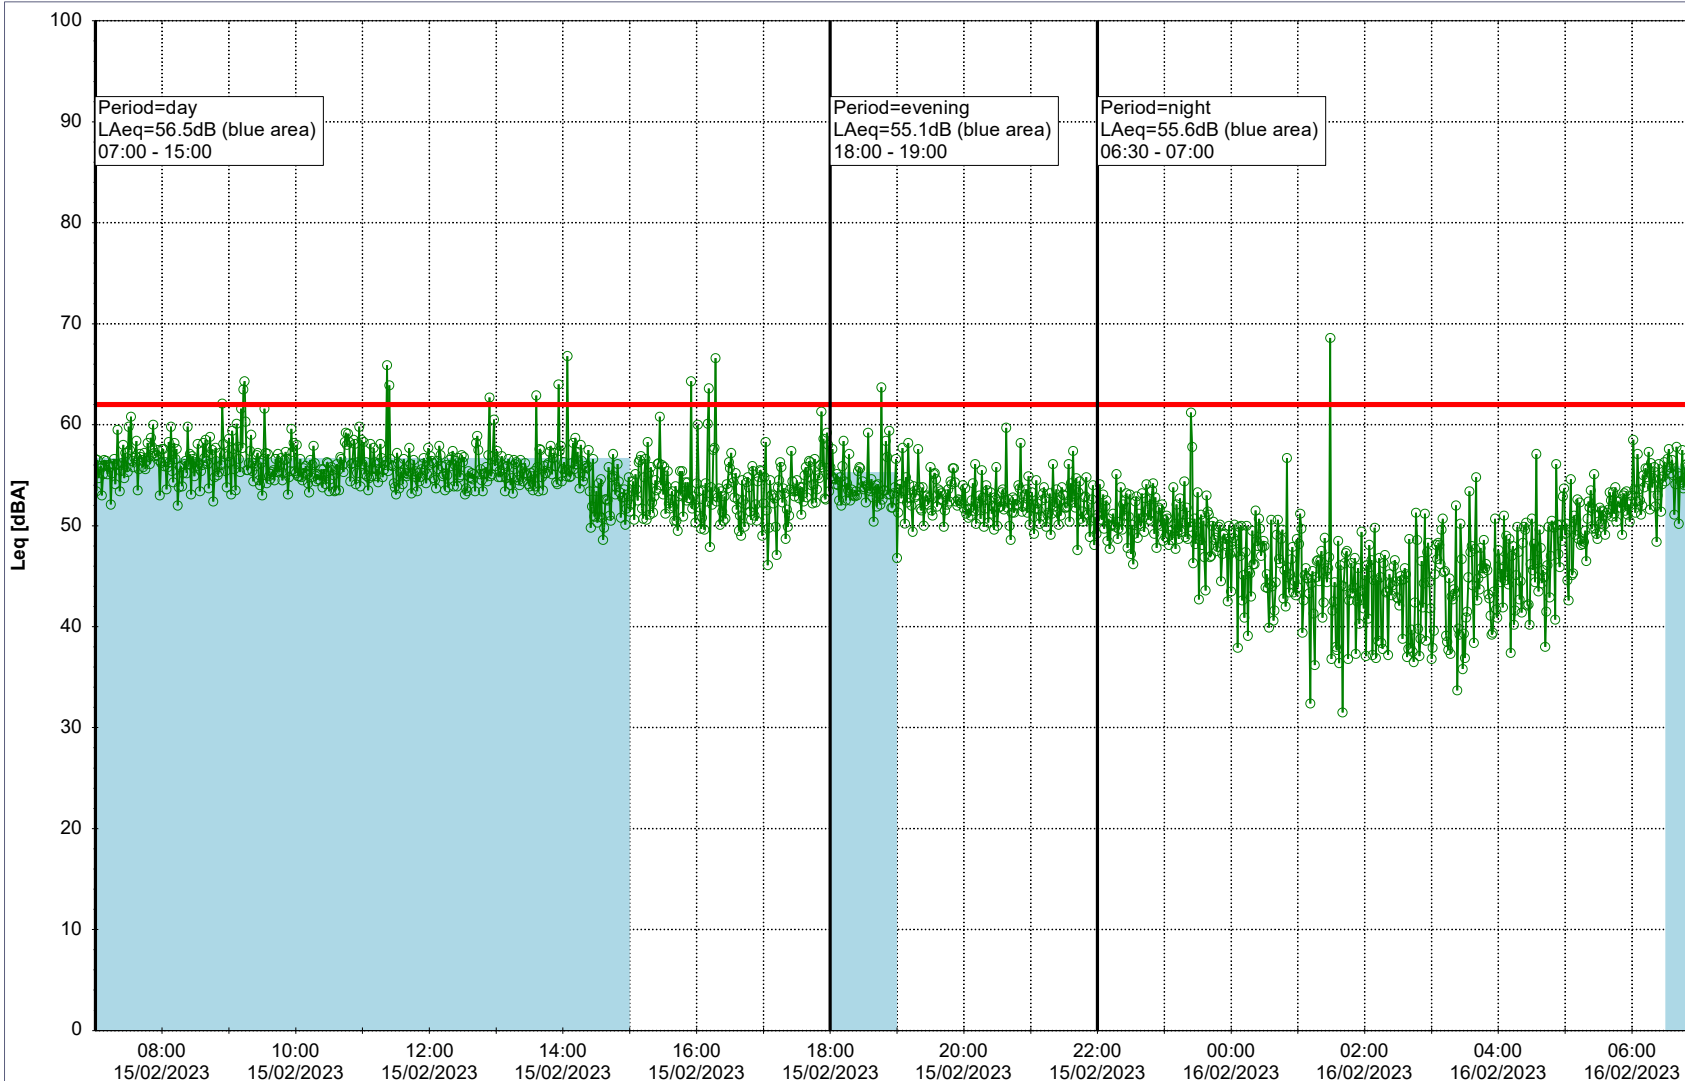

Plan View

Remarks

...

Noise Time Related Diagram

14/02/2023
15/02/2023

○○○ GAB_NS01

Project: Kronos Sydhavnen
Construction: Gåsebæk
Location: N-V

Plan View

Remarks

...

Noise Time Related Diagram

15/02/2023
16/02/2023

○○○ GAB_NS01

Project: Kronos Sydhavnen
Construction: Gåsebæk
Location: N-V

Plan View

Remarks

Noise Time Related Diagram

17/02/2023
18/02/2023

○○○ GAB_NS01

Project: Kronos Sydhavnen
Construction: Gåsebæk
Location: N-V

18/02/2023
19/02/2023

Plan View

Remarks

...

Noise Time Related Diagram

○○○○ GAB_NS01

Project: Kronos Sydhavnen
Construction: Gåsebæk
Location: N-V

19/02/2023
20/02/2023

Plan View

Remarks

...

Noise Time Related Diagram