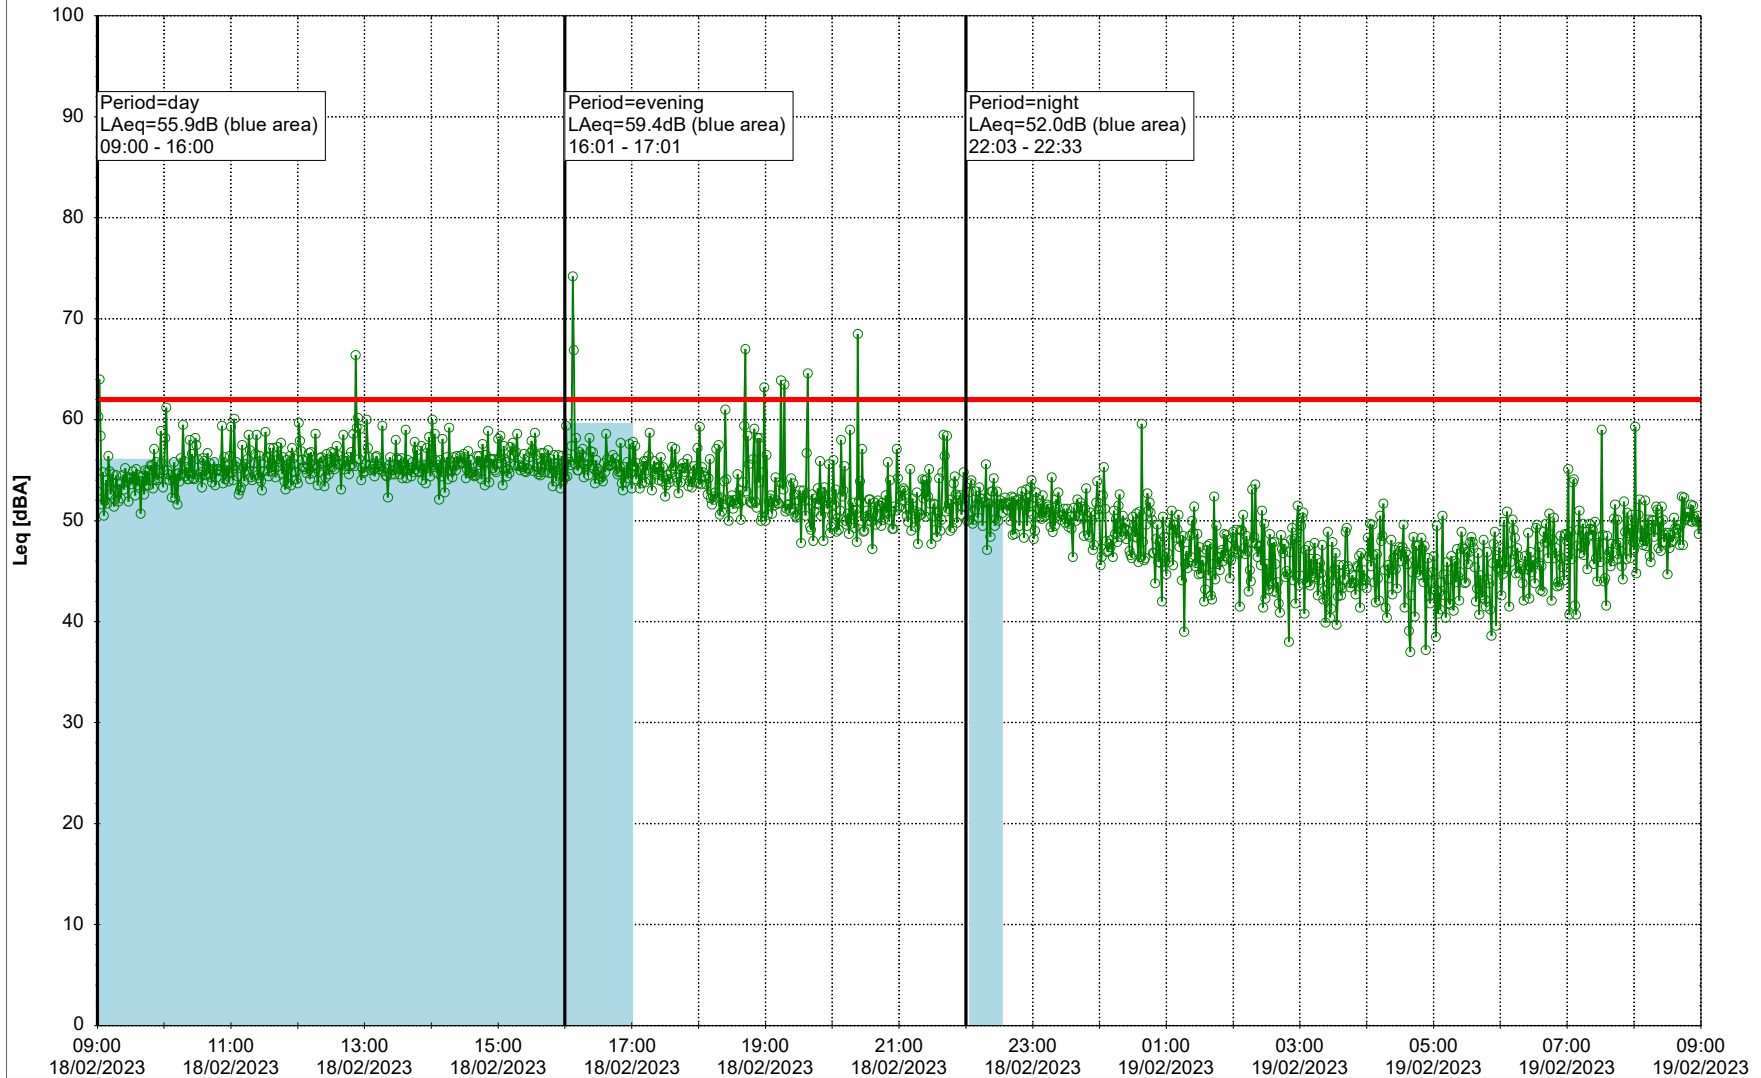

Noise Time Related Diagram

17/02/2023
18/02/2023

○○○ GAB_NS01

Project: Kronos Sydhavnen
Construction: Gåsebæk
Location: N-V

18/02/2023
19/02/2023

Plan View

Remarks

...

Noise Time Related Diagram

○○○○ GAB_NS01

Project: Kronos Sydhavnen
Construction: Gåsebæk
Location: N-V

19/02/2023
20/02/2023

Plan View

Remarks

...

Noise Time Related Diagram