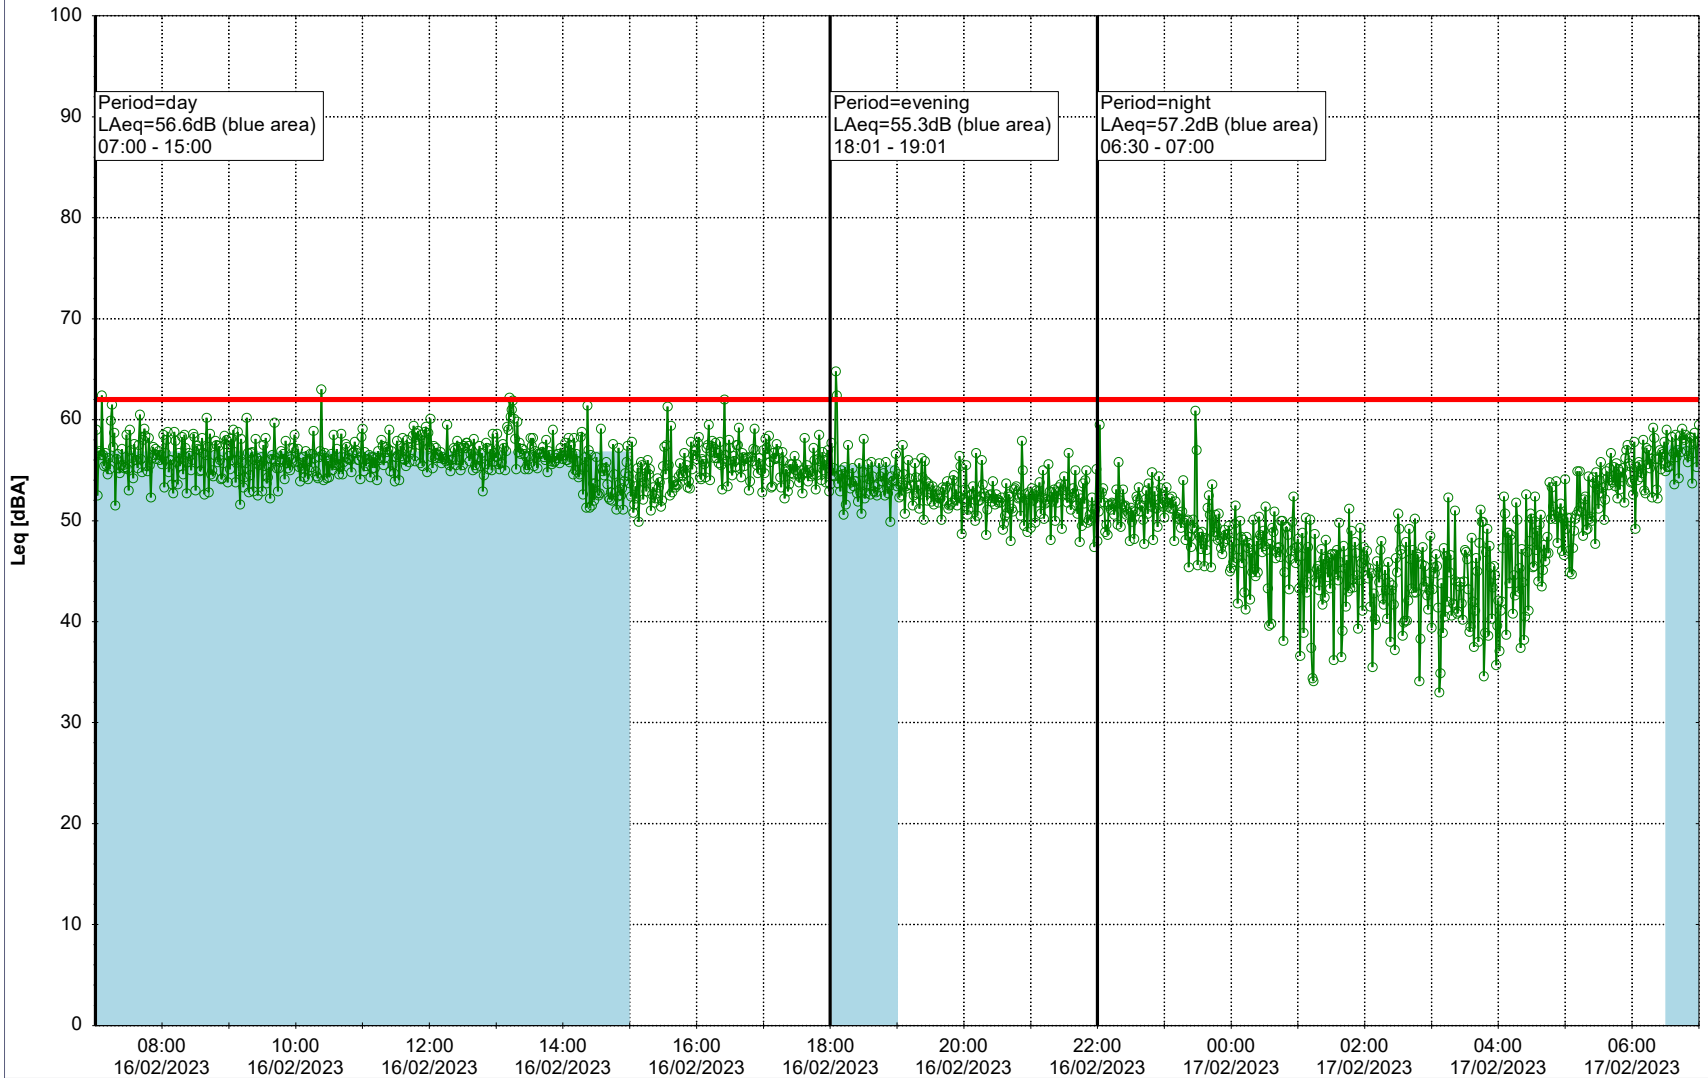

Remarks

...

Noise Time Related Diagram

15/02/2023
16/02/2023

○○○ GAB_NS01

Project: Kronos Sydhavnen
Construction: Gåsebæk
Location: N-V

Plan View

Remarks

...

Noise Time Related Diagram

16/02/2023
17/02/2023

○○○ GAB_NS01

Project: Kronos Sydhavnen
Construction: Gåsebæk
Location: N-V

Plan View

Remarks

...

Noise Time Related Diagram

○○○○ GAB_NS01

Project: Kronos Sydhavnen
Construction: Gåsebæk
Location: N-V

19/02/2023
20/02/2023

Plan View

Remarks

...

Noise Time Related Diagram