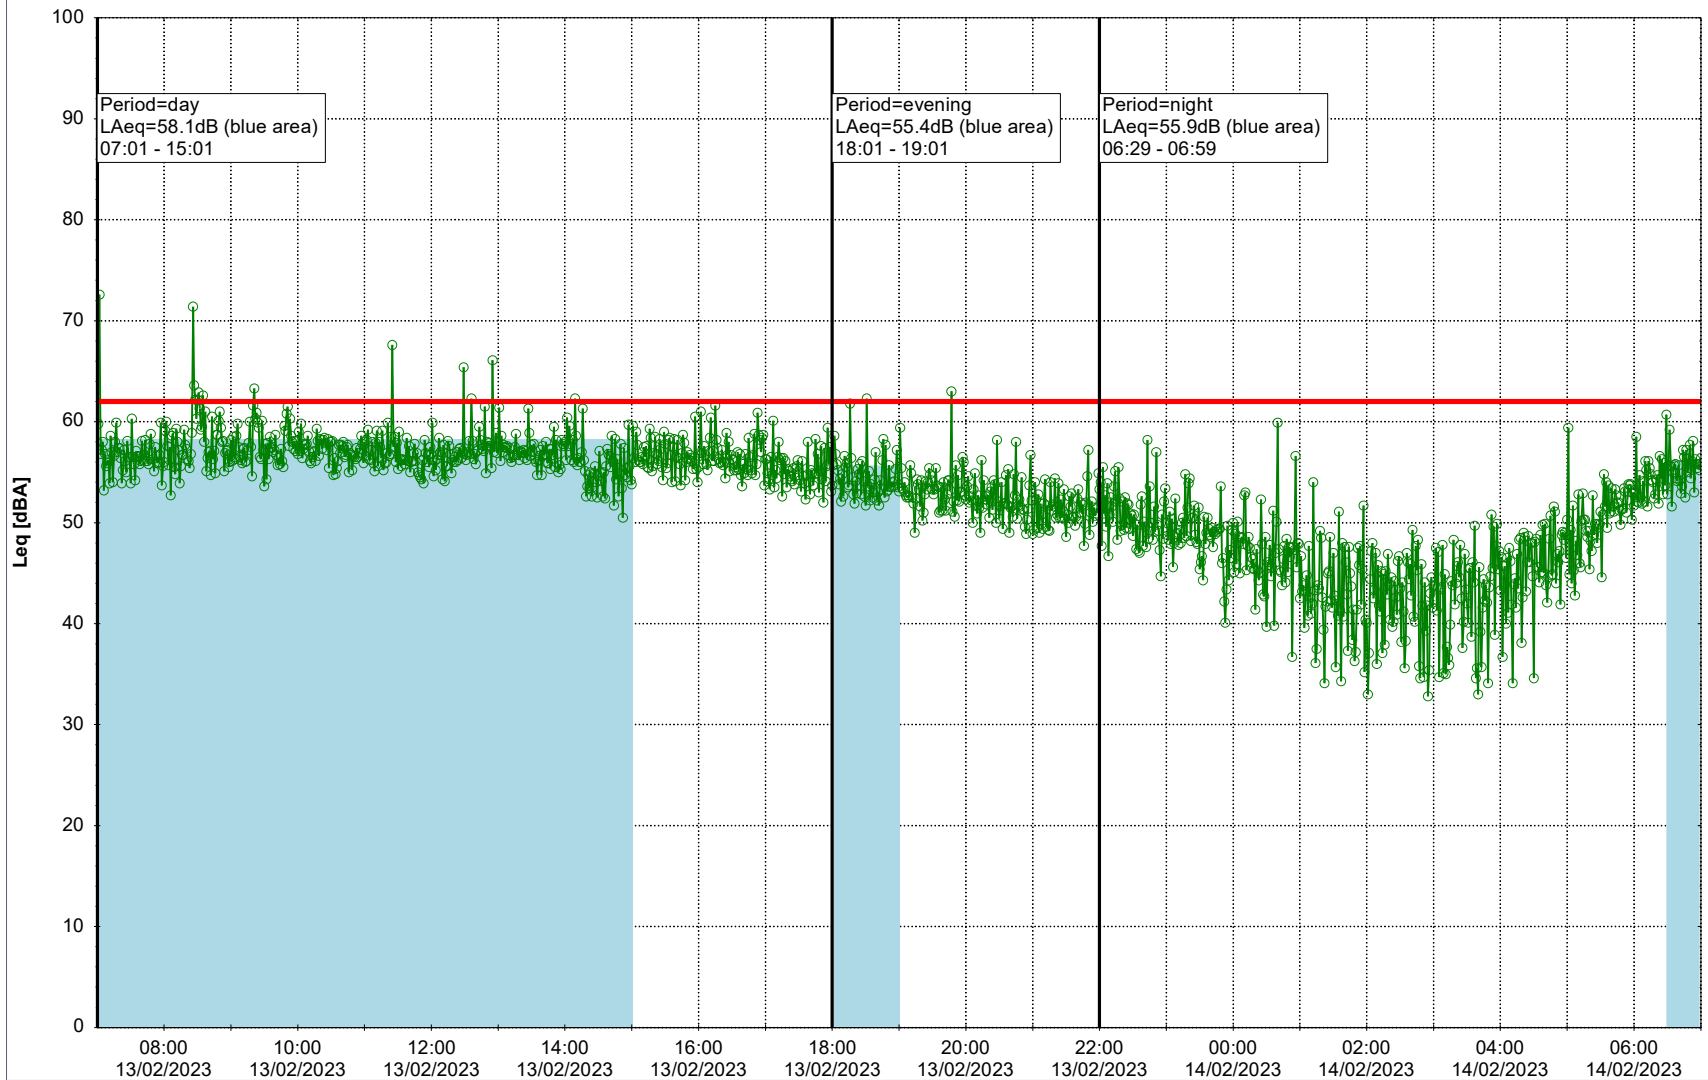

Project: Kronos Sydhavnen
Construction: Gåsebæk
Location: N-V

13/02/2023
14/02/2023

Plan View

Remarks

...

Noise Time Related Diagram

○○○ GAB_NS01

Project: Kronos Sydhavnen
Construction: Gåsebæk
Location: N-V

Plan View

Remarks

...

Noise Time Related Diagram

14/02/2023
15/02/2023

○○○ GAB_NS01

Project: Kronos Sydhavnen
Construction: Gåsebæk
Location: N-V

Plan View

Remarks

...

Noise Time Related Diagram

15/02/2023
16/02/2023

○○○ GAB_NS01

Project: Kronos Sydhavnen
Construction: Gåsebæk
Location: N-V

Plan View

Remarks

Noise Time Related Diagram

○○○○ GAB_NS01

Project: Kronos Sydhavnen
Construction: Gåsebæk
Location: N-V

19/02/2023
20/02/2023

Plan View

Remarks

...

Noise Time Related Diagram