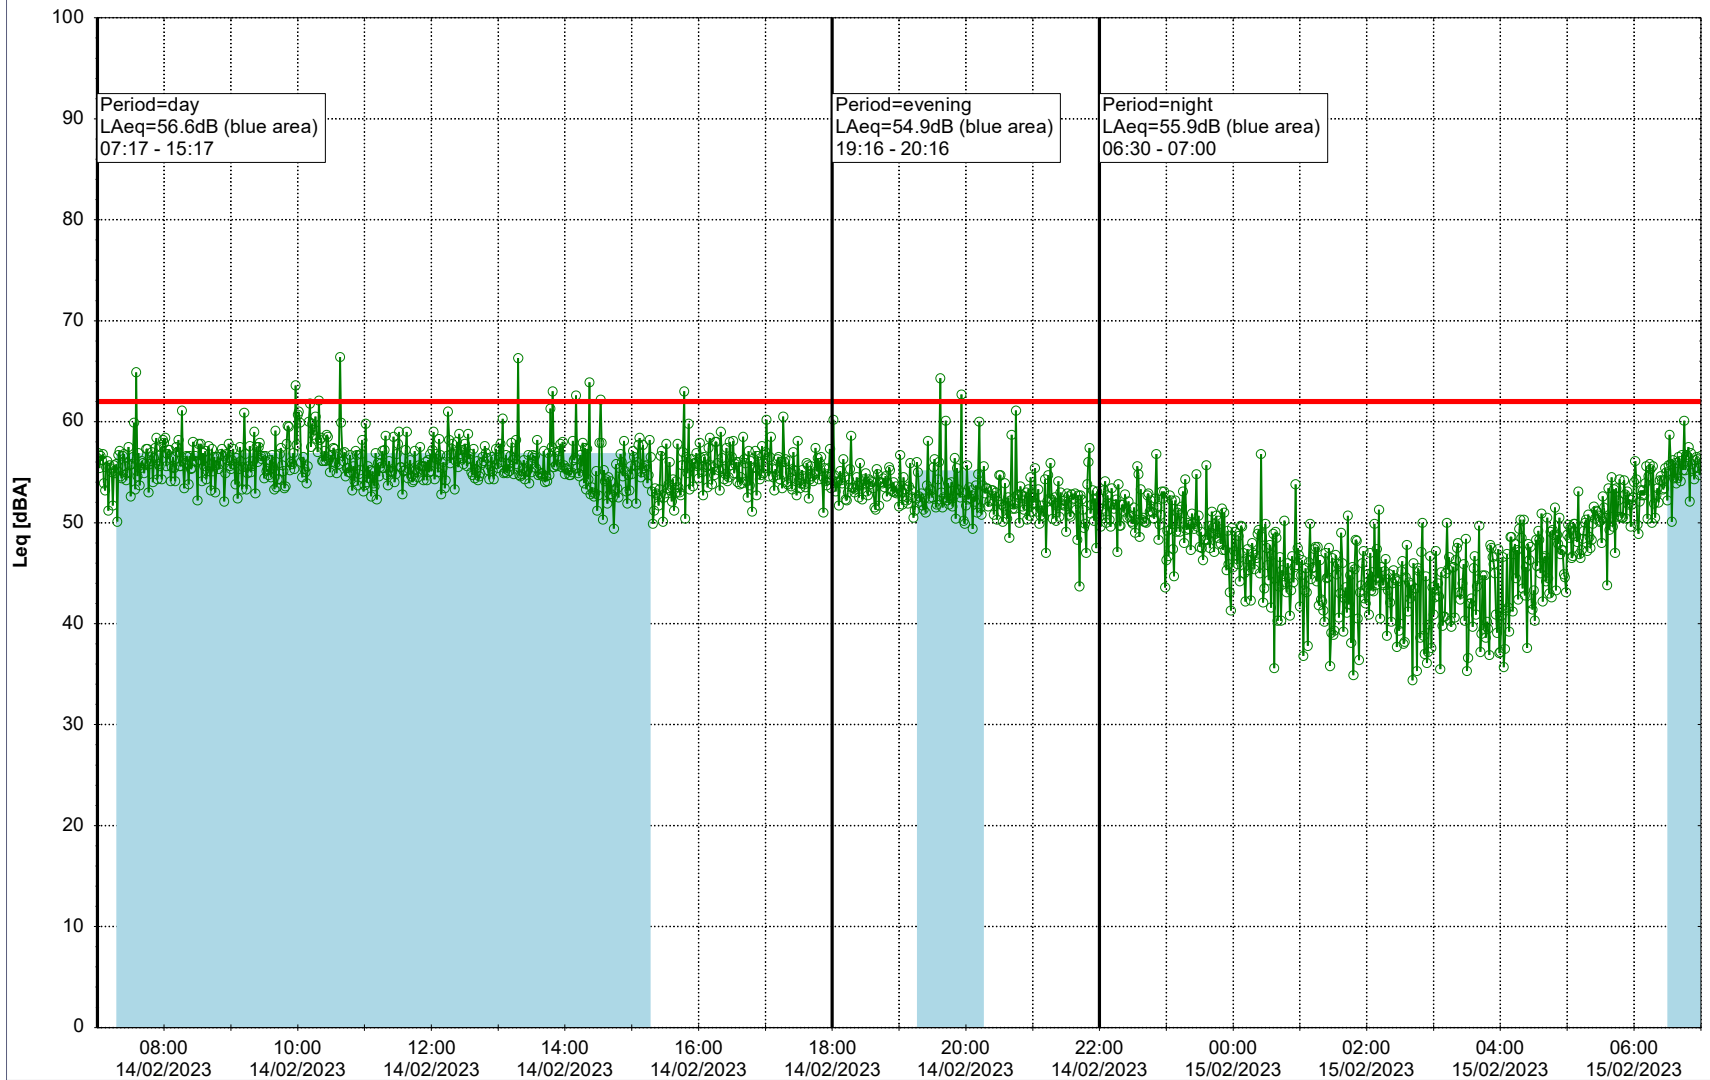

Plan View

Remarks

...

Noise Time Related Diagram

14/02/2023
15/02/2023

○○○ GAB_NS01

Project: Kronos Sydhavnen
Construction: Gåsebæk
Location: N-V

Plan View

Remarks

...

Noise Time Related Diagram

15/02/2023
16/02/2023

○○○ GAB_NS01

Project: Kronos Sydhavnen
Construction: Gåsebæk
Location: N-V

Plan View

Remarks

Noise Time Related Diagram

17/02/2023
18/02/2023

○○○ GAB_NS01

Project: Kronos Sydhavnen
Construction: Gåsebæk
Location: N-V

18/02/2023
19/02/2023

Plan View

Remarks

...

Noise Time Related Diagram

○○○○ GAB_NS01

Project: Kronos Sydhavnen
Construction: Gåsebæk
Location: N-V

19/02/2023
20/02/2023

Plan View

Remarks

...

Noise Time Related Diagram