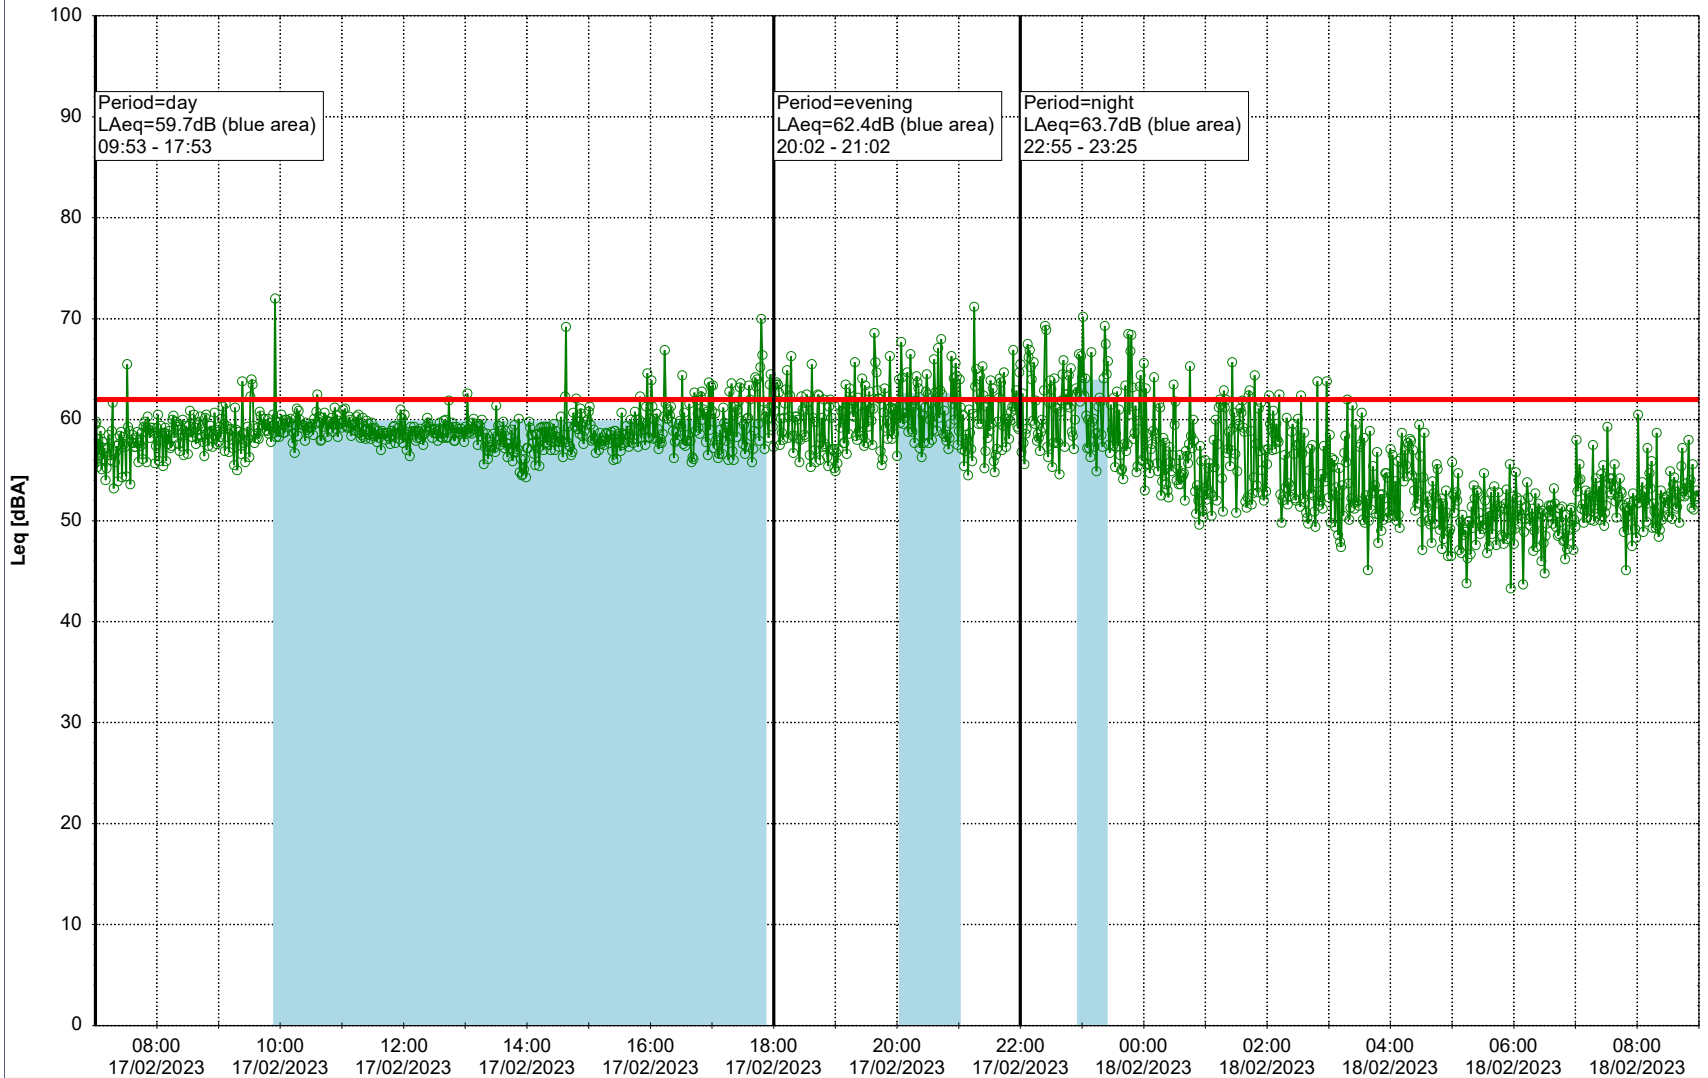

...

Noise Time Related Diagram

16/02/2023
17/02/2023

○○○ GAB_NS01

Project: Kronos Sydhavnen
Construction: Gåsebæk
Location: N-V

Plan View

Remarks

...

Noise Time Related Diagram

17/02/2023
18/02/2023

○○○ GAB_NS01

Project: Kronos Sydhavnen
Construction: Gåsebæk
Location: N-V

18/02/2023
19/02/2023

Plan View

Remarks

...

Noise Time Related Diagram

○○○○ GAB_NS01

Project: Kronos Sydhavnen
Construction: Gåsebæk
Location: N-V

19/02/2023
20/02/2023

Plan View

Remarks

...

Noise Time Related Diagram