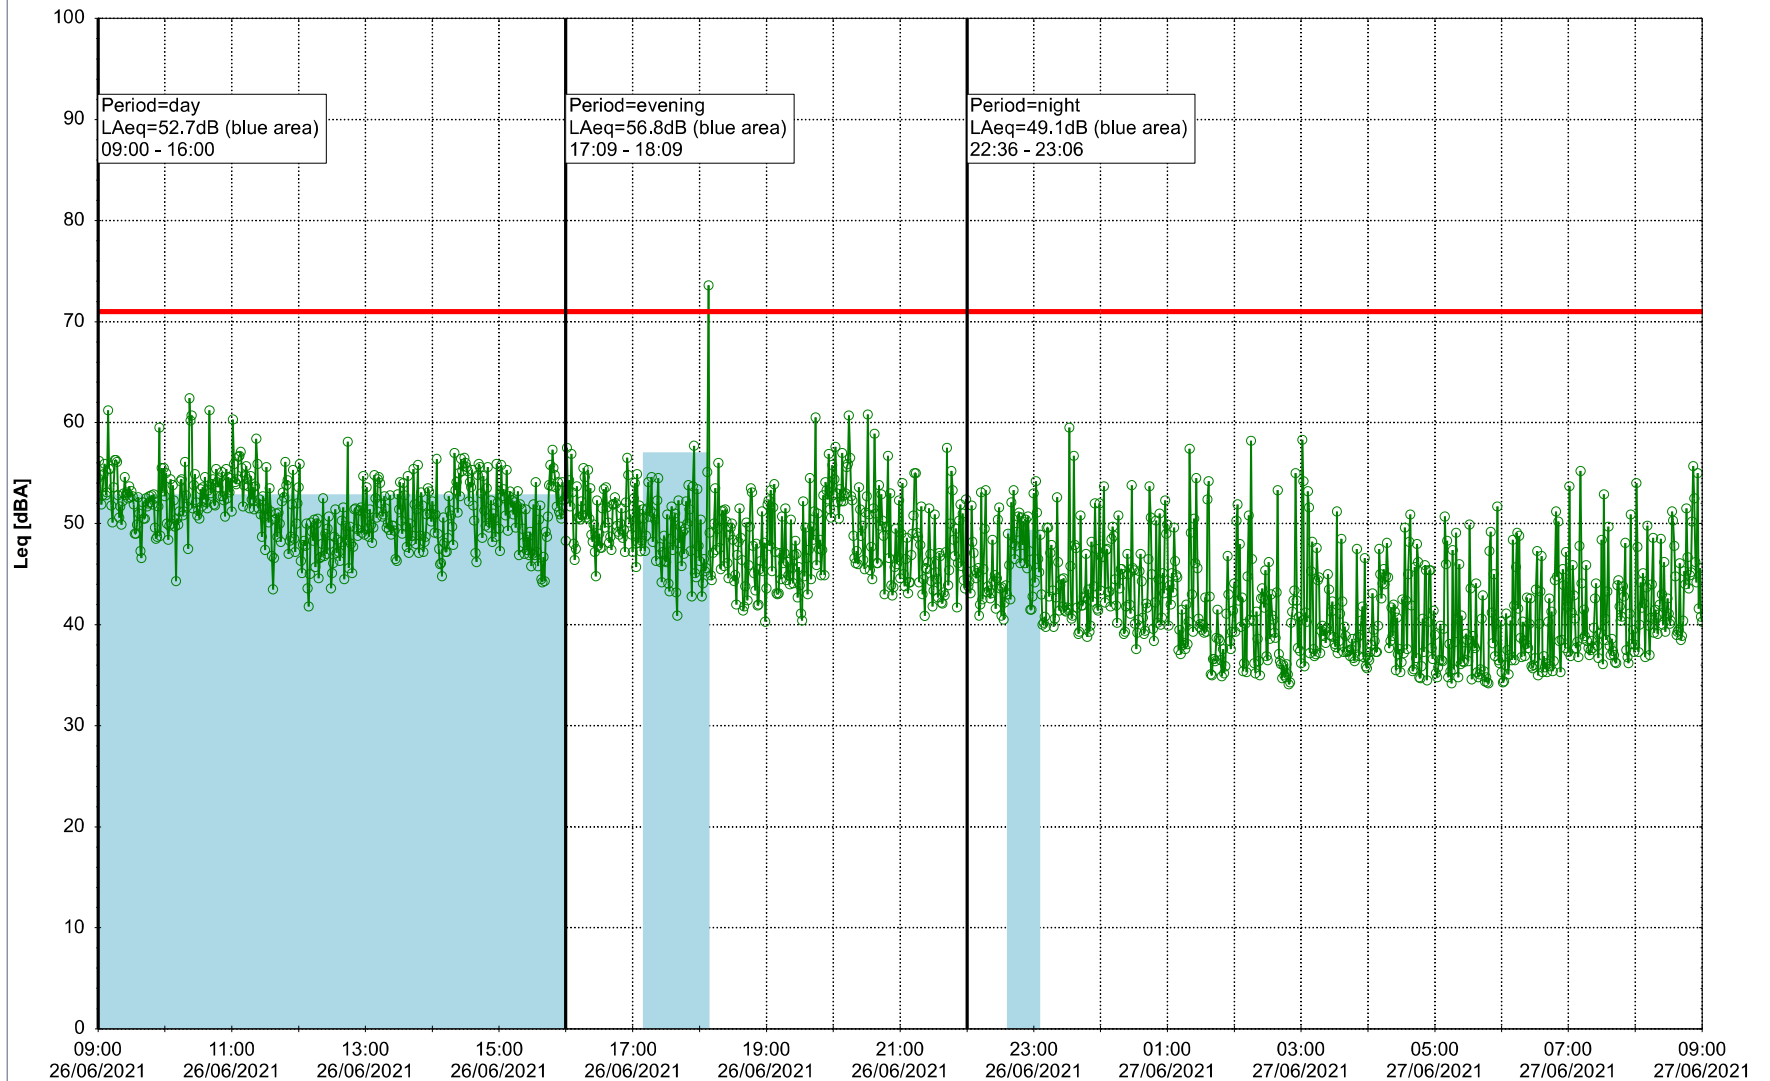

Noise Time Related Diagram

25/06/2021
26/06/2021

○ ○ ○ ○ NEL_NS01

Project: Kronos Sydhavnen
Construction: Ny Ellebjerg
Location: N-V

Plan View

Remarks

...

Noise Time Related Diagram

26/06/2021
27/06/2021

○○○ NEL_NS01

Project: Kronos Sydhavnen
Construction: Ny Ellebjerg
Location: N-V

Plan View

Remarks

...

Noise Time Related Diagram

27/06/2021
28/06/2021