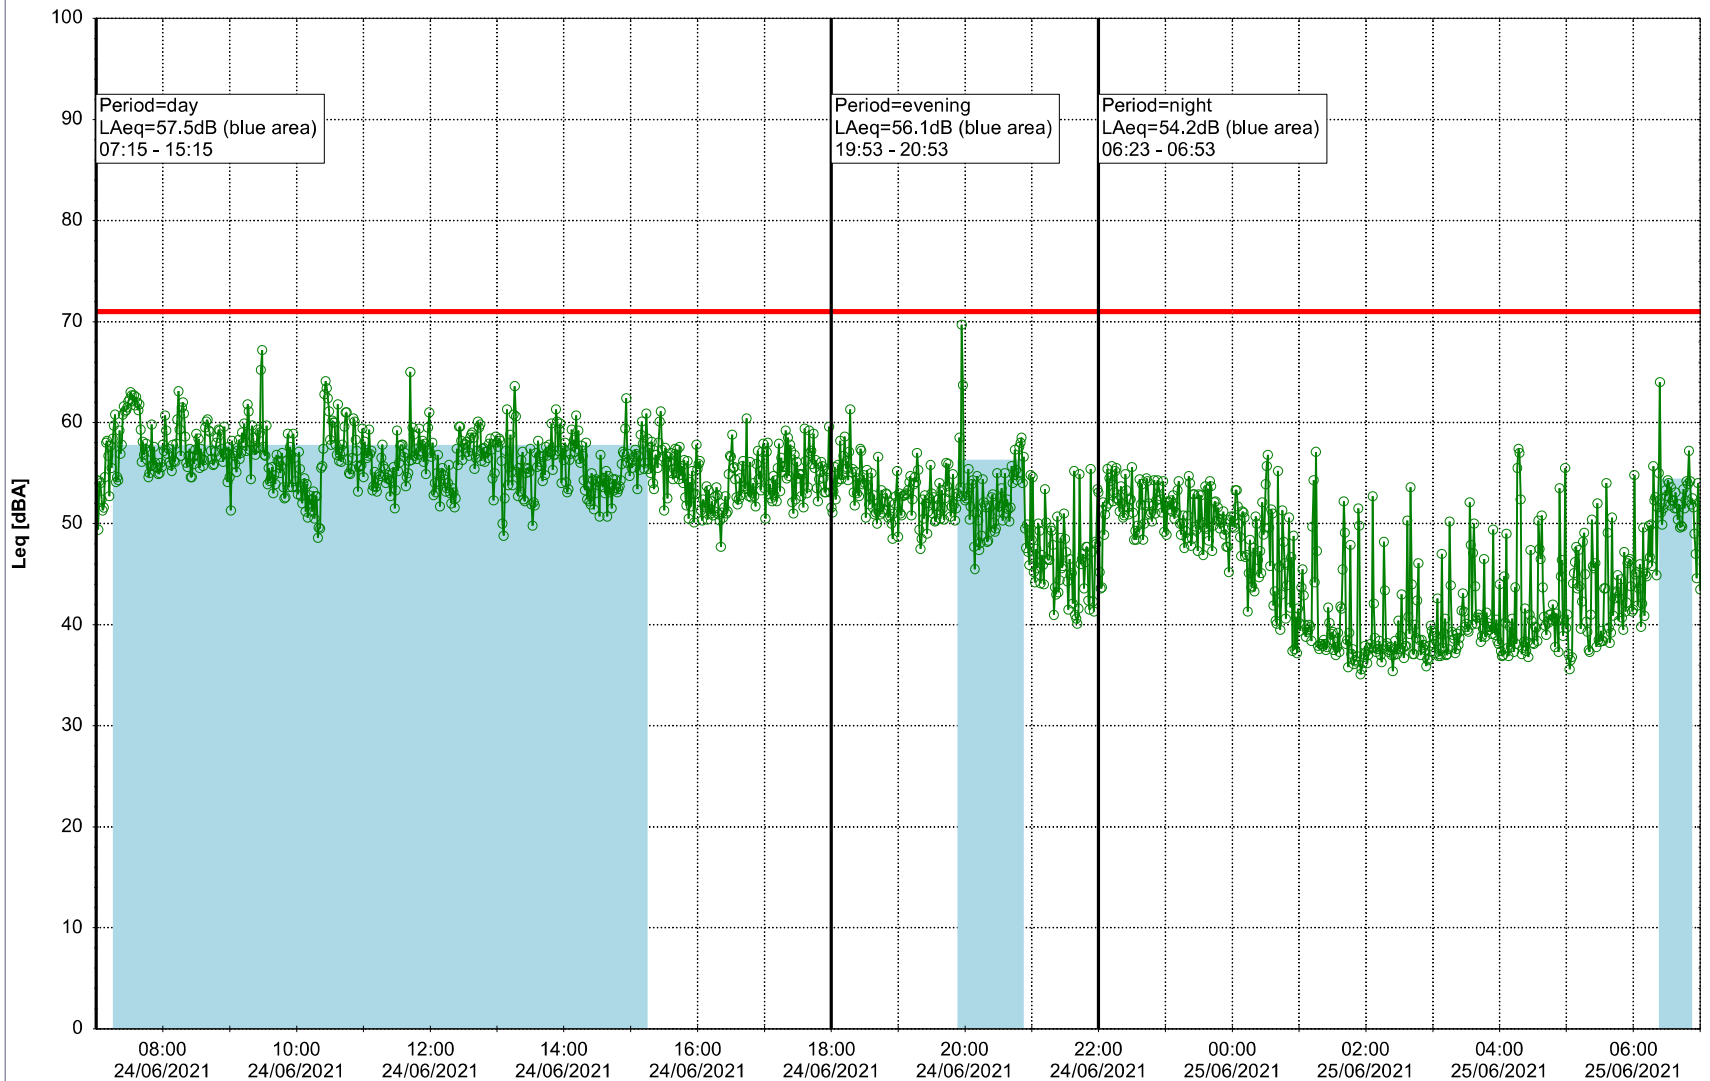

Remarks

...

Noise Time Related Diagram

23/06/2021
24/06/2021

○ NEL_NS01

Project: Kronos Sydhavnen
Construction: Ny Ellebjerg
Location: N-V

Plan View

Remarks

...

Noise Time Related Diagram

24/06/2021
25/06/2021

○ NEL_NS01

Project: Kronos Sydhavnen
Construction: Ny Ellebjerg
Location: N-V

Plan View

Remarks

...

Noise Time Related Diagram

25/06/2021
26/06/2021

○ ○ ○ ○ NEL_NS01

Project: Kronos Sydhavnen
Construction: Ny Ellebjerg
Location: N-V

Plan View

Remarks

...

Noise Time Related Diagram

26/06/2021
27/06/2021

○○○ NEL_NS01

Project: Kronos Sydhavnen
Construction: Ny Ellebjerg
Location: N-V

Plan View

Remarks

...

Noise Time Related Diagram

27/06/2021
28/06/2021