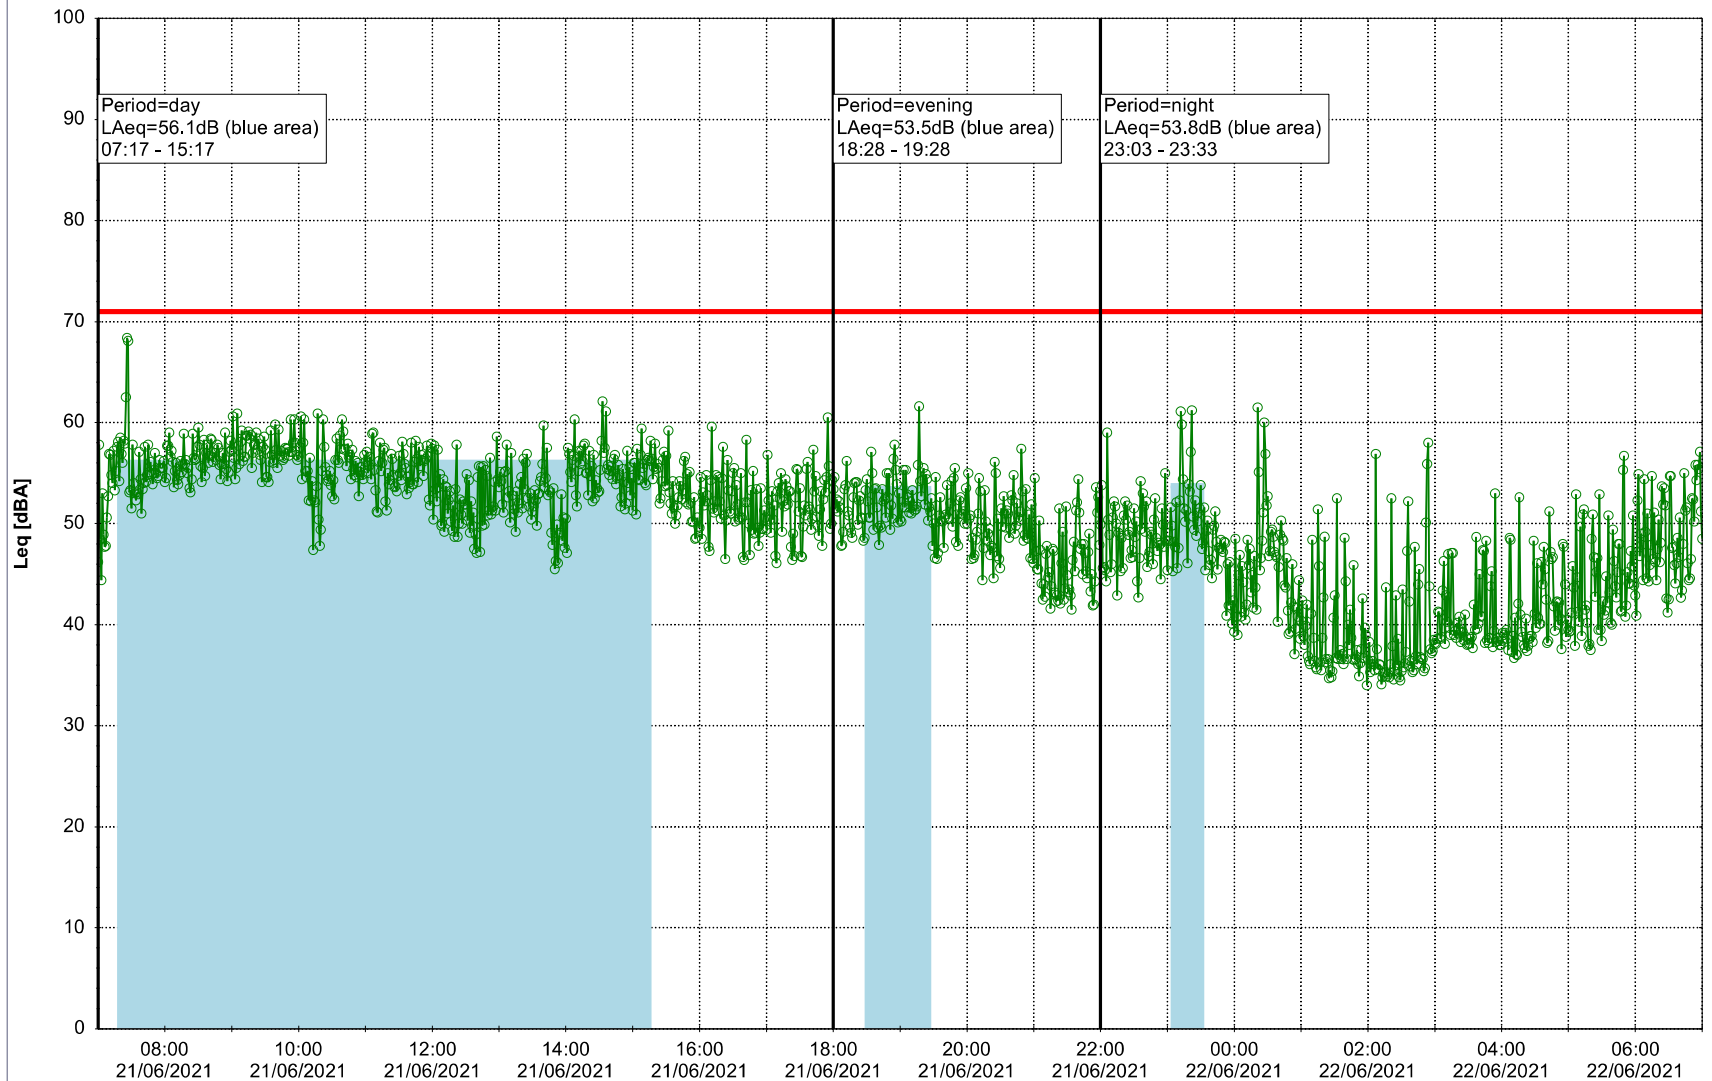

Project: Kronos Sydhavnen
Construction: Ny Ellebjerg
Location: N-V

Plan View

Remarks

...

Noise Time Related Diagram

21/06/2021
22/06/2021

○○○ NEL_NS01

Project: Kronos Sydhavnen
Construction: Ny Ellebjerg
Location: N-V

22/06/2021
23/06/2021

Plan View

Noise Time Related Diagram

○○○ NEL_NS01

Remarks

...

Project: Kronos Sydhavnen
Construction: Ny Ellebjerg
Location: N-V

Plan View

Remarks

...

Noise Time Related Diagram

23/06/2021
24/06/2021

○ NEL_NS01

Project: Kronos Sydhavnen
Construction: Ny Ellebjerg
Location: N-V

Plan View

Remarks

26/06/2021
27/06/2021

○○○ NEL_NS01

Project: Kronos Sydhavnen
Construction: Ny Ellebjerg
Location: N-V

Plan View

Remarks

...

Noise Time Related Diagram

27/06/2021
28/06/2021