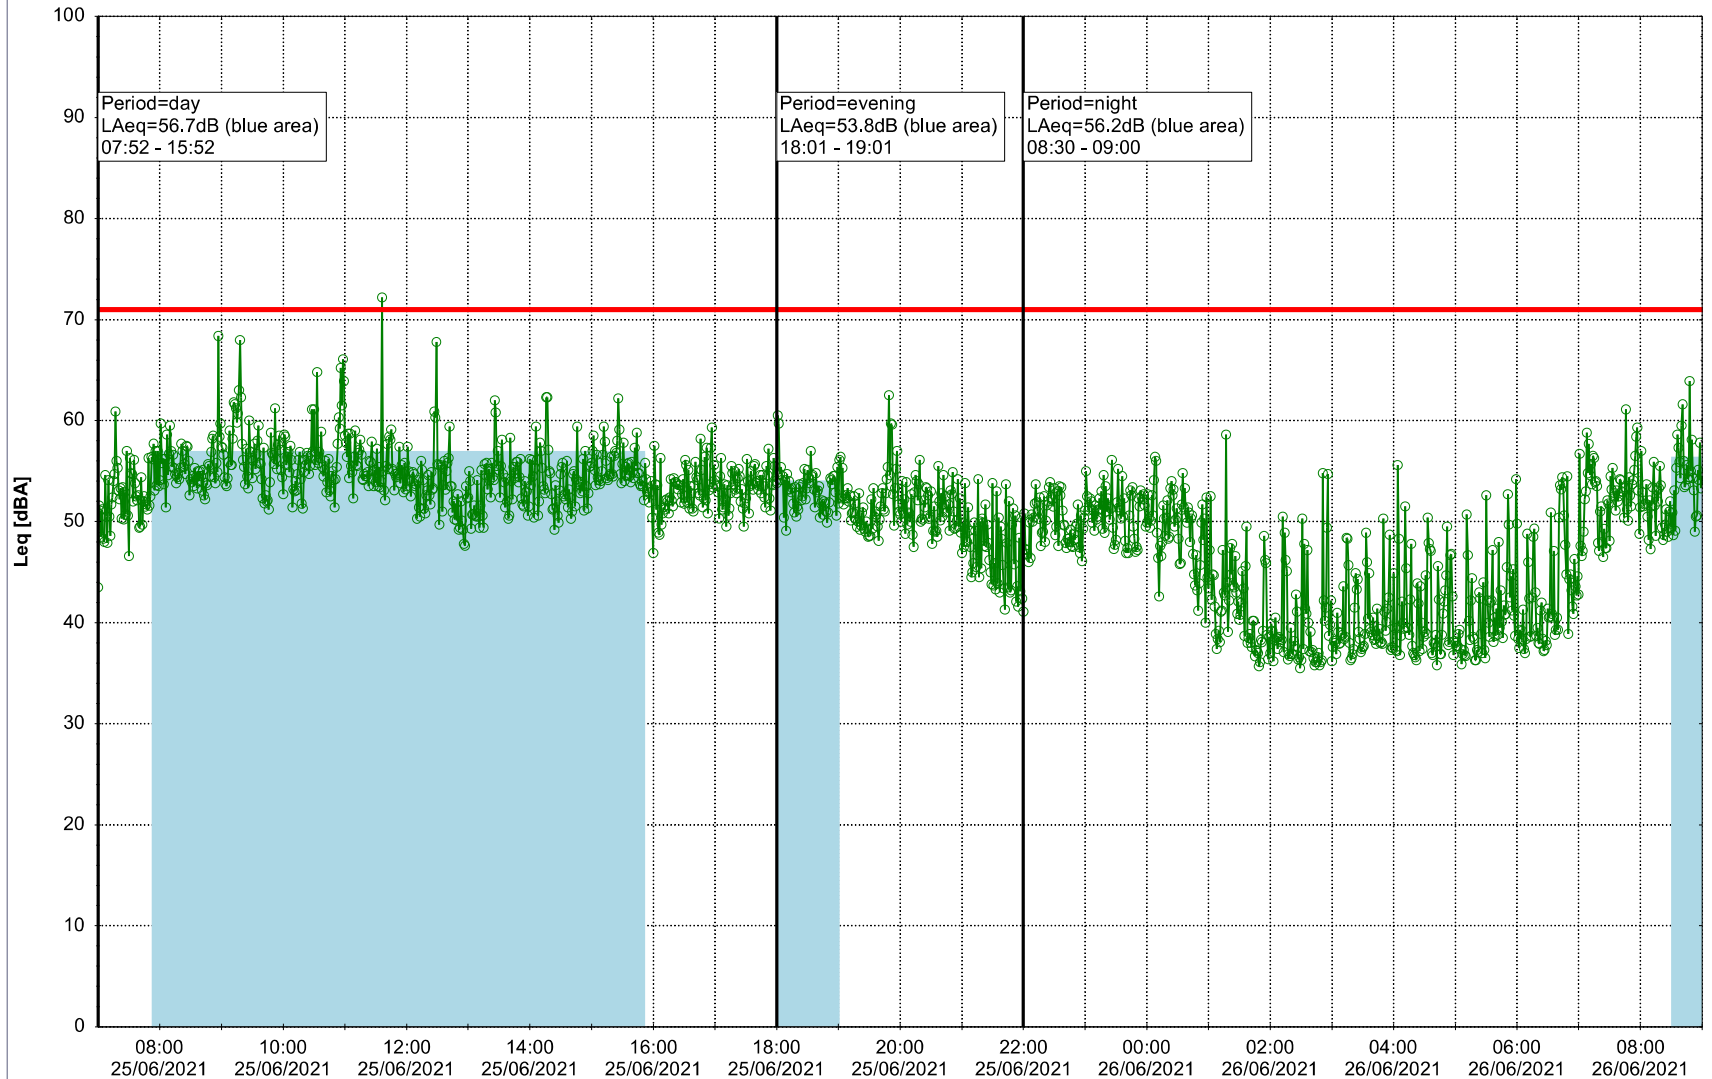

...

Noise Time Related Diagram

24/06/2021
25/06/2021

○ NEL_NS01

Project: Kronos Sydhavnen
Construction: Ny Ellebjerg
Location: N-V

Plan View

Remarks

...

Noise Time Related Diagram

25/06/2021
26/06/2021

○ ○ ○ ○ NEL_NS01

Project: Kronos Sydhavnen
Construction: Ny Ellebjerg
Location: N-V

Plan View

Remarks

...

Noise Time Related Diagram

26/06/2021
27/06/2021

○○○ NEL_NS01

Project: Kronos Sydhavnen
Construction: Ny Ellebjerg
Location: N-V

Plan View

Remarks

...

Noise Time Related Diagram

27/06/2021
28/06/2021