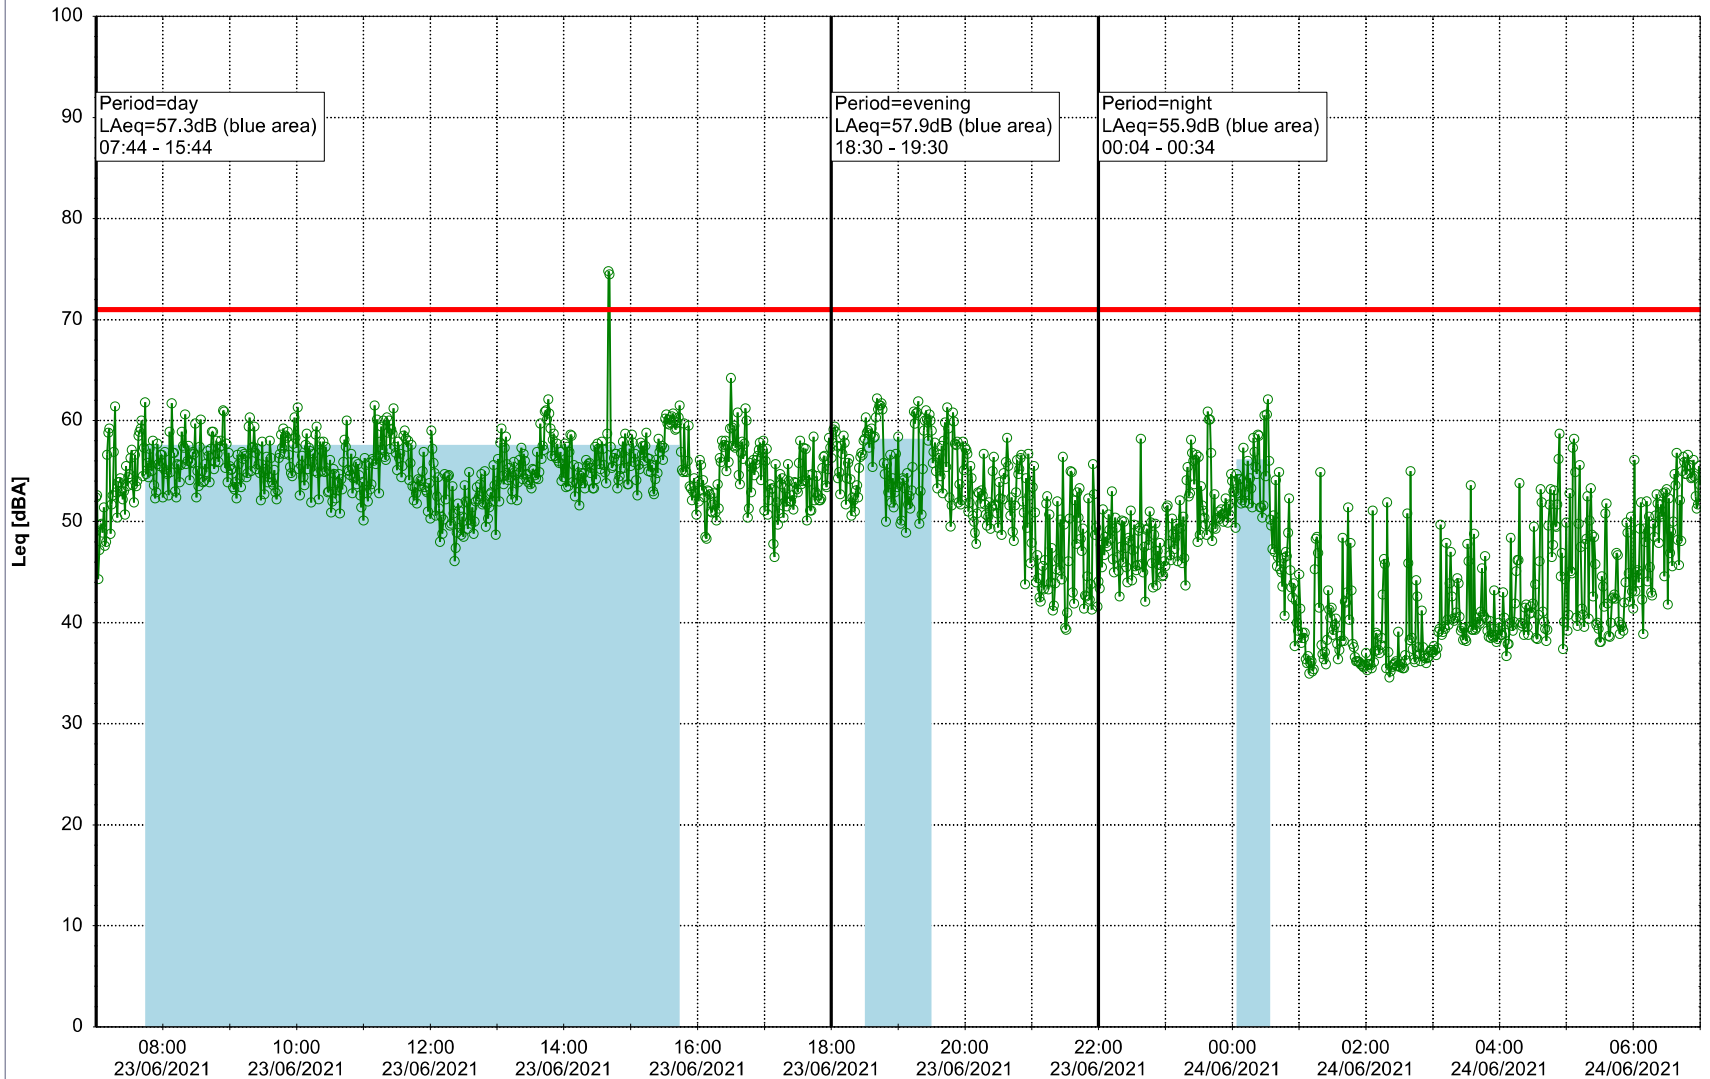

22/06/2021
23/06/2021

Plan View

Noise Time Related Diagram

○○○ NEL_NS01

Remarks

...

Project: Kronos Sydhavnen
Construction: Ny Ellebjerg
Location: N-V

Plan View

Remarks

...

Noise Time Related Diagram

23/06/2021
24/06/2021

○ NEL_NS01

Project: Kronos Sydhavnen
Construction: Ny Ellebjerg
Location: N-V

Plan View

Remarks

Noise Time Related Diagram

25/06/2021
26/06/2021

○ ○ ○ ○ NEL_NS01

Project: Kronos Sydhavnen
Construction: Ny Ellebjerg
Location: N-V

Plan View

Remarks

...

Noise Time Related Diagram

26/06/2021
27/06/2021

○○○ NEL_NS01

Project: Kronos Sydhavnen
Construction: Ny Ellebjerg
Location: N-V

Plan View

Remarks

...

Noise Time Related Diagram

27/06/2021
28/06/2021