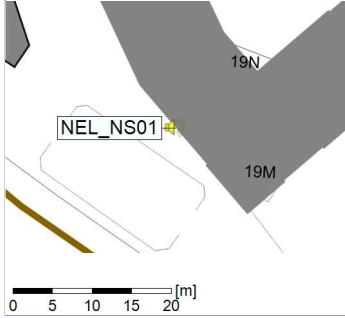

Project: Kronos Sydhavnen
Construction: Ny Ellebjerg
Location: N-V

Plan View

Remarks

...

Noise Time Related Diagram

21/06/2021
22/06/2021

○○○ NEL_NS01

Project: Kronos Sydhavnen
Construction: Ny Ellebjerg
Location: N-V