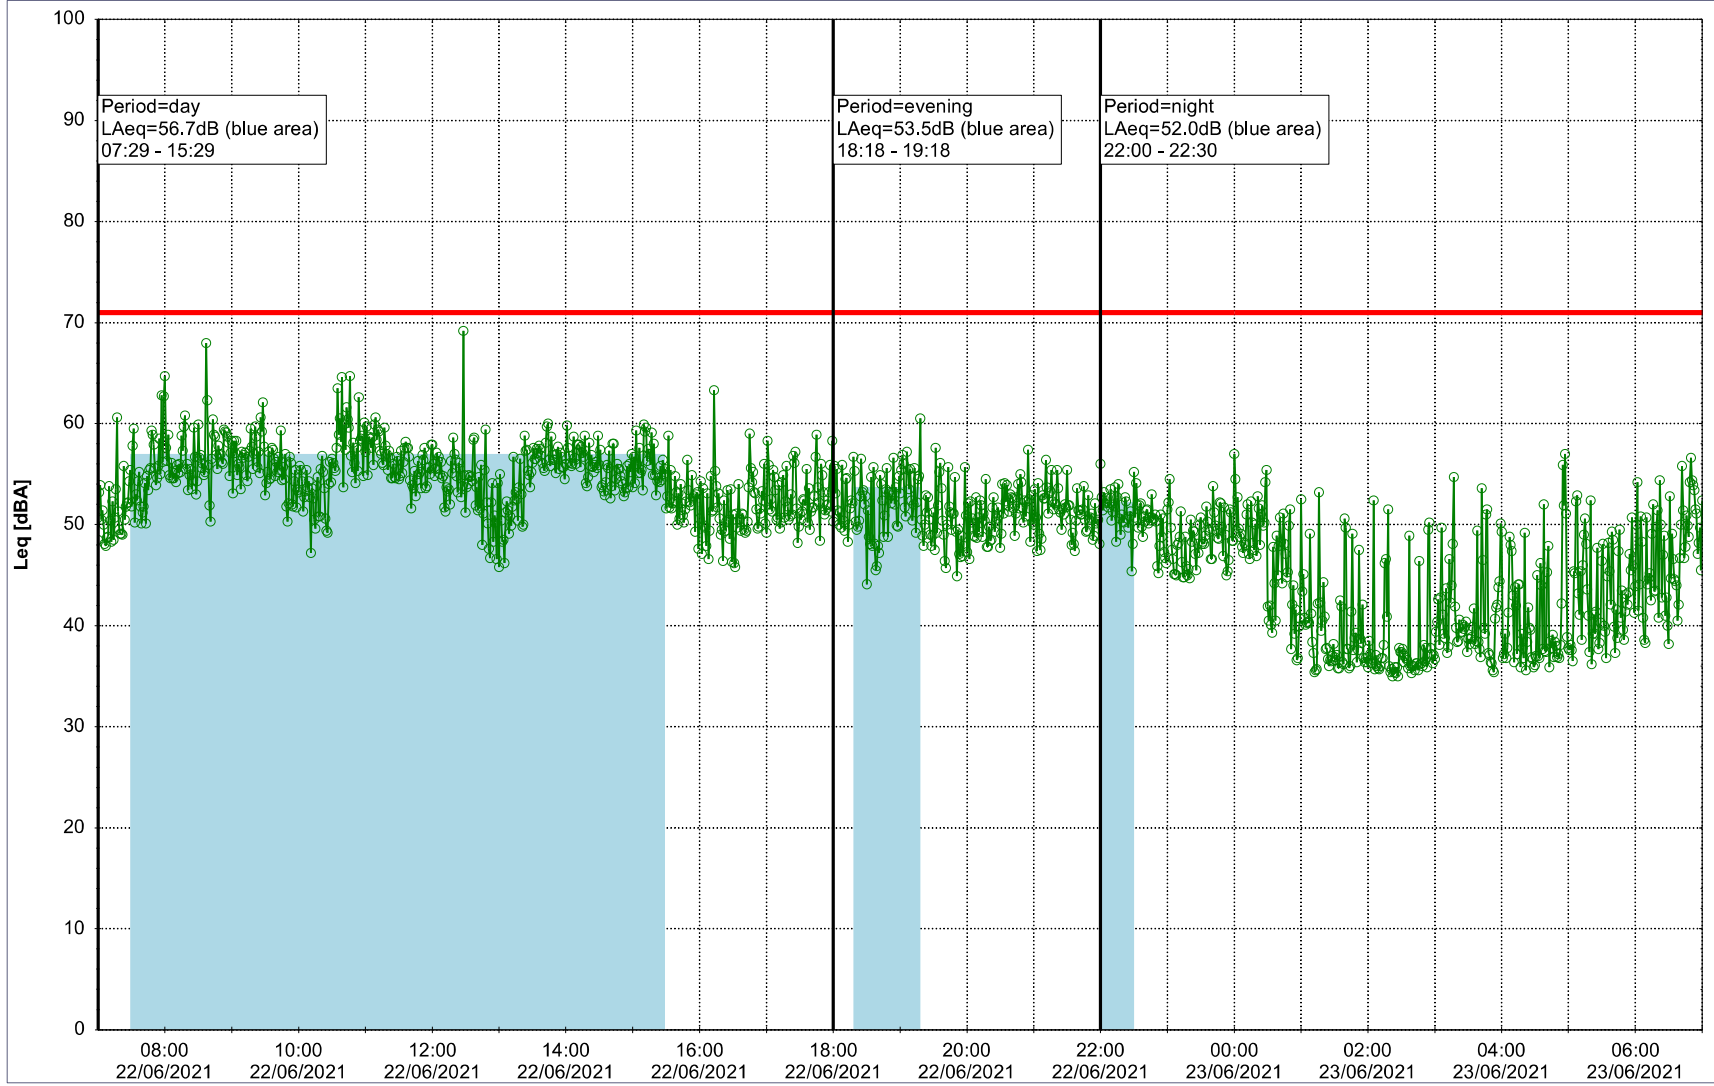

Project: Kronos Sydhavnen
Construction: Ny Ellebjerg
Location: N-V

Plan View

Remarks

...

Noise Time Related Diagram

21/06/2021
22/06/2021

○○○ NEL_NS01

Project: Kronos Sydhavnen
Construction: Ny Ellebjerg
Location: N-V

22/06/2021
23/06/2021

Plan View

Noise Time Related Diagram

○○○ NEL_NS01

Remarks

...

Project: Kronos Sydhavnen
Construction: Ny Ellebjerg
Location: N-V

Plan View

Remarks

...

Noise Time Related Diagram

23/06/2021
24/06/2021

○ NEL_NS01

Project: Kronos Sydhavnen
Construction: Ny Ellebjerg
Location: N-V

Plan View

Remarks

26/06/2021
27/06/2021

○○○ NEL_NS01

Project: Kronos Sydhavnen
Construction: Ny Ellebjerg
Location: N-V

Plan View

Remarks

...

Noise Time Related Diagram

27/06/2021
28/06/2021