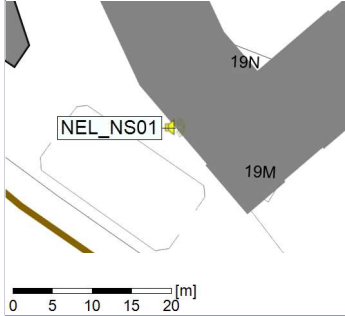

Noise Time Related Diagram

25/06/2021
26/06/2021

○ ○ ○ ○ NEL_NS01

Project: Kronos Sydhavnen
Construction: Ny Ellebjerg
Location: N-V

Plan View

Remarks

...

Noise Time Related Diagram