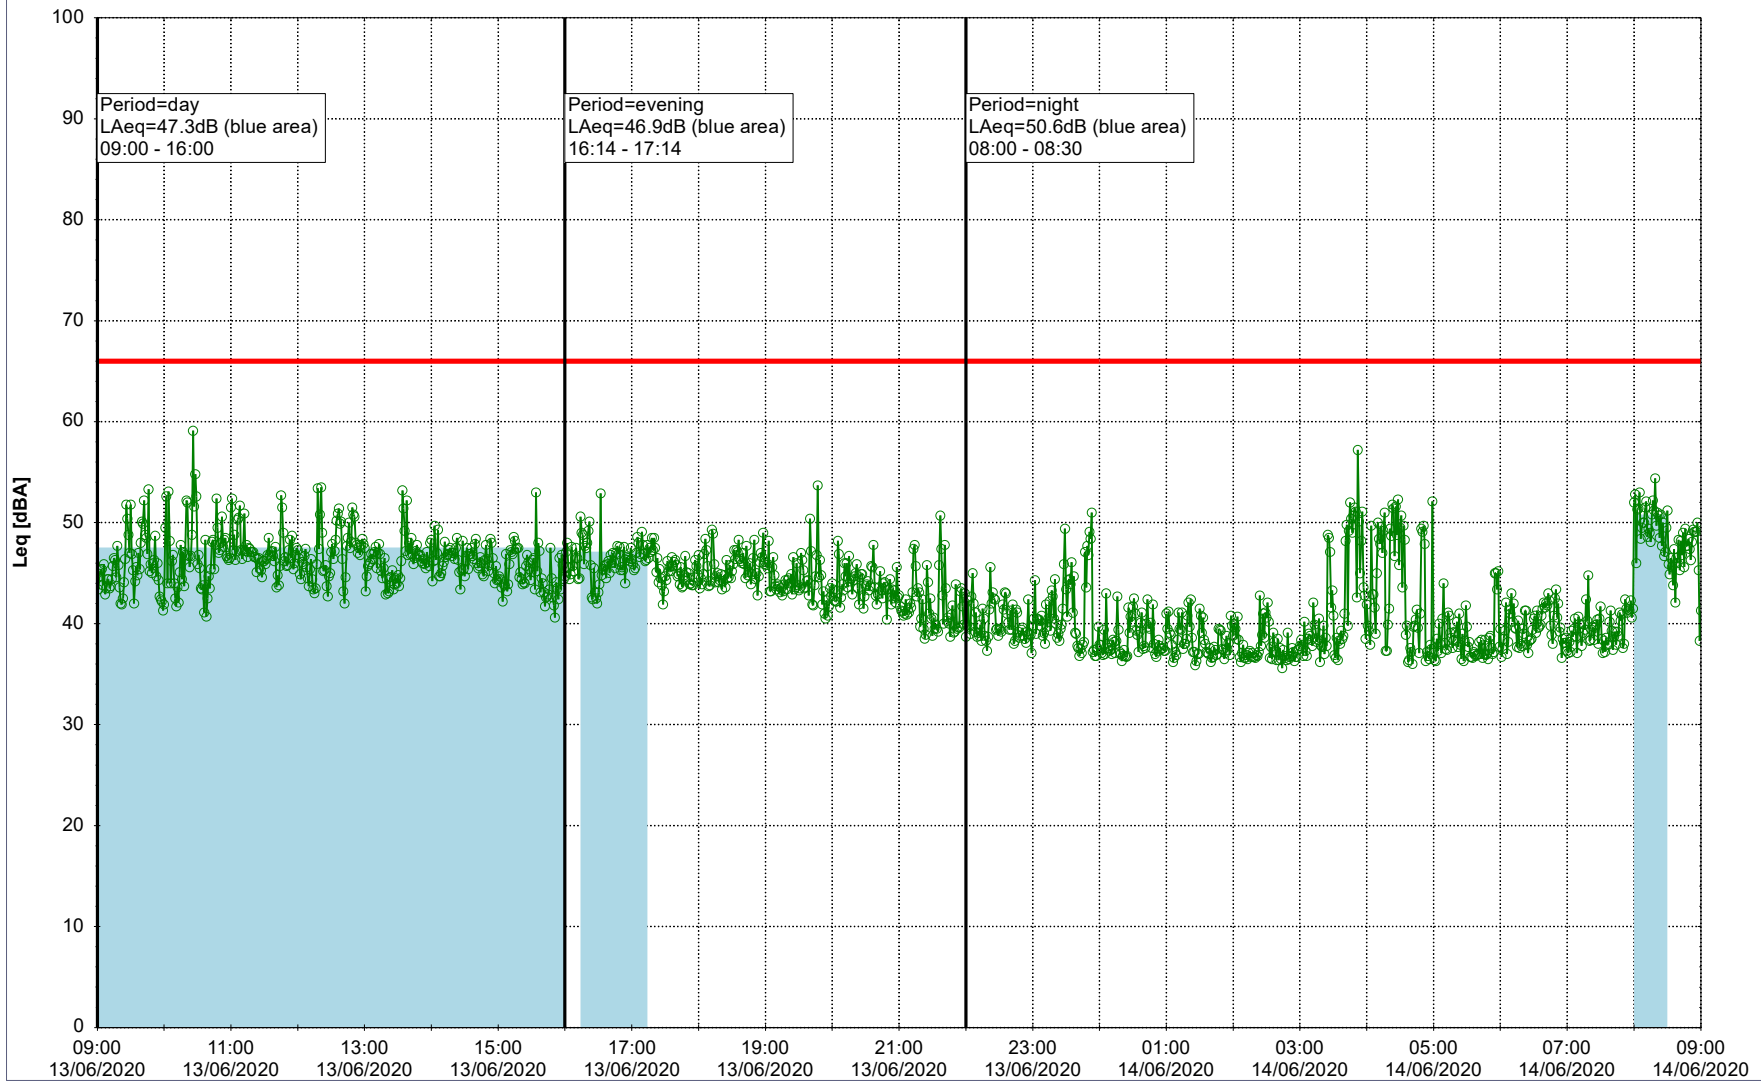

### Noise Time Related Diagram

12/06/2020  
13/06/2020

○○○○ EBR-OVK\_NS02

Project: Kronos Sydhavnen  
Construction: Enghave Brygge  
Location: N-V

Plan View

Remarks

- Ørsted Værket

### Noise Time Related Diagram

13/06/2020  
14/06/2020

○○○ EBR-OVK\_NS02

Project: Kronos Sydhavnen  
Construction: Enghave Brygge  
Location: N-V

Plan View

Remarks

- Ørsted Værket