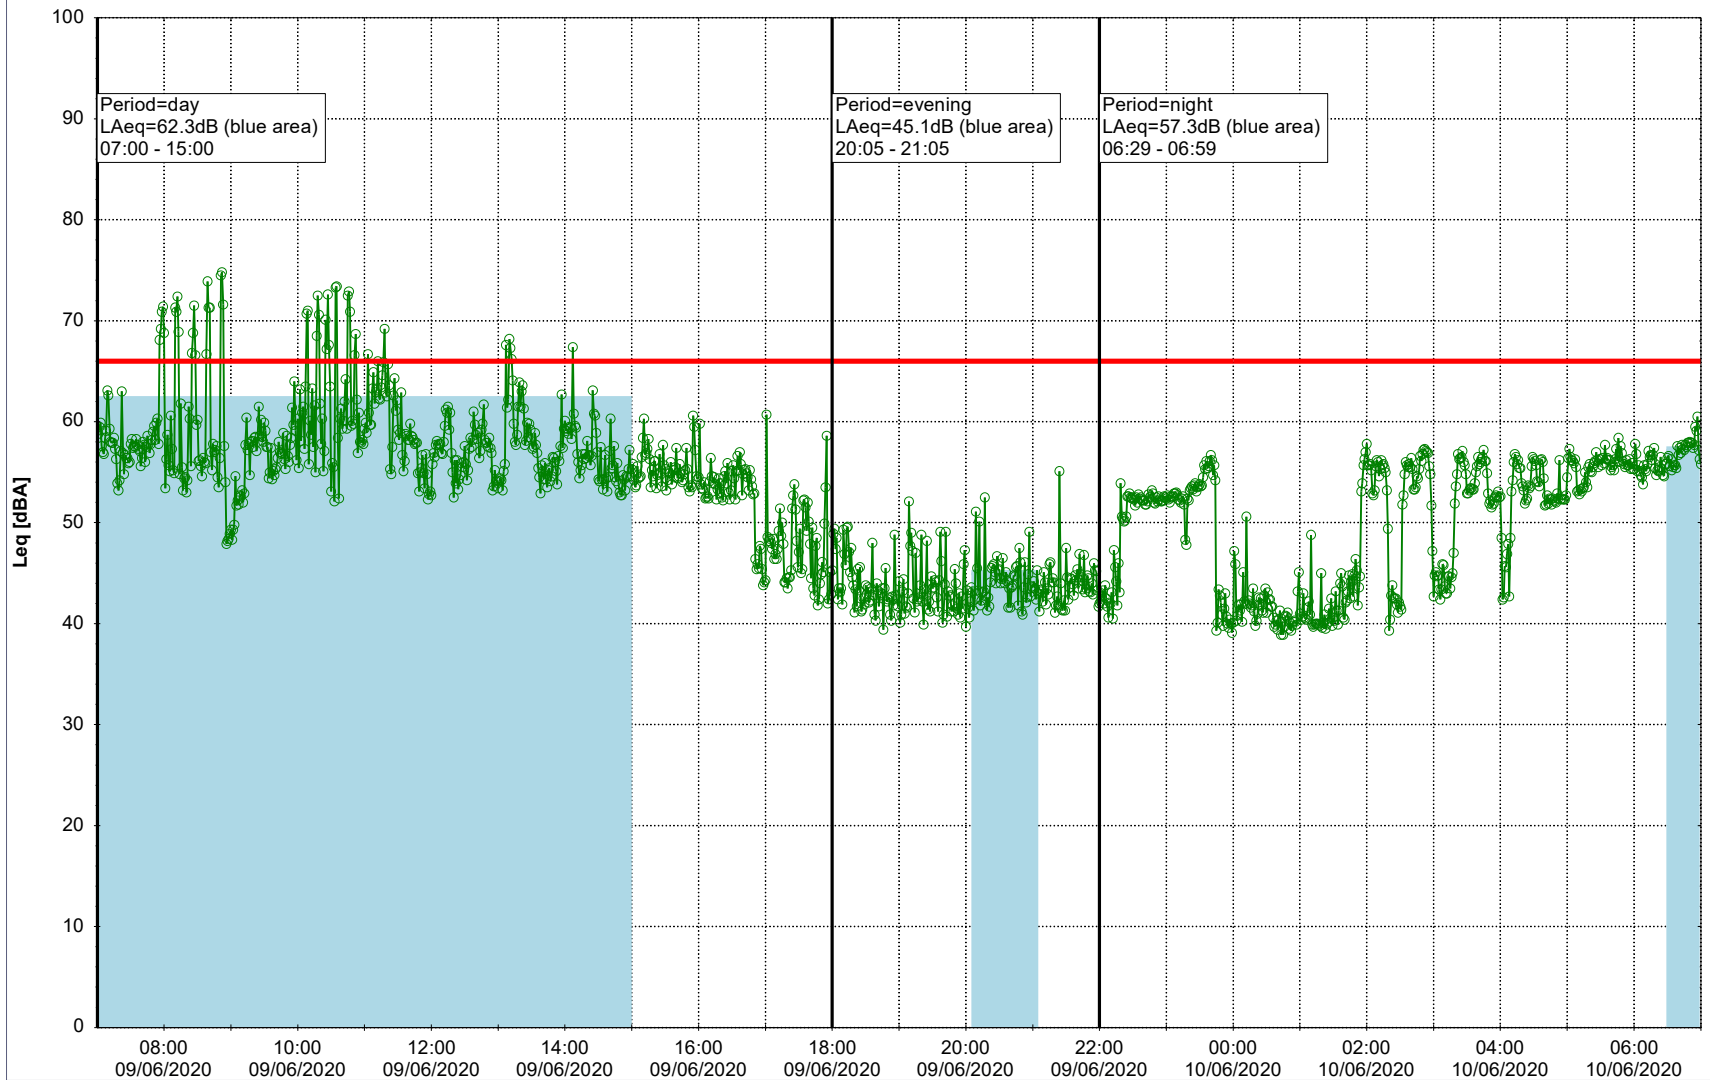

### Noise Time Related Diagram

08/06/2020  
09/06/2020

○○○ EBR-OVK\_NS02

**Project:** Kronos Sydhavnen  
**Construction:** Enghave Brygge  
**Location:** N-V

Plan View

Remarks

- Ørsted Værket

### Noise Time Related Diagram

09/06/2020  
10/06/2020

○○○ EBR-OVK\_NS02

Project: Kronos Sydhavnen  
Construction: Enghave Brygge  
Location: N-V

Plan View

Remarks

- Ørsted Værket