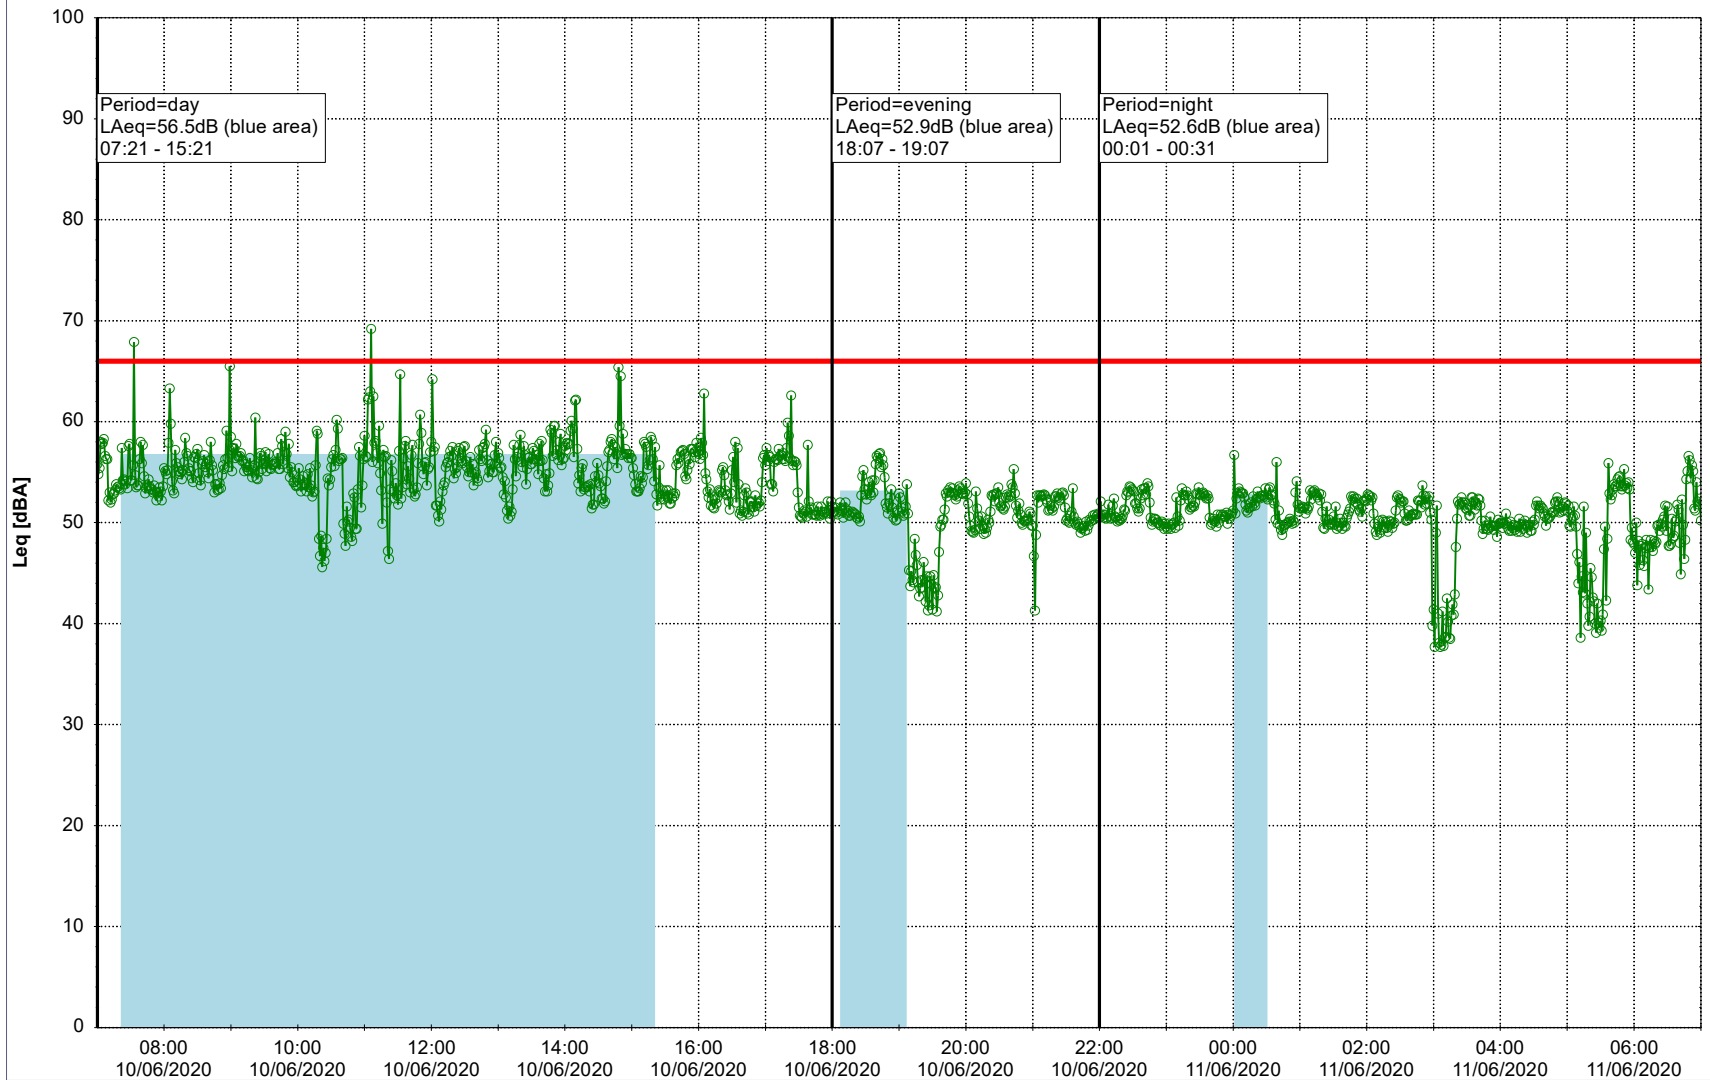

### Noise Time Related Diagram

09/06/2020  
10/06/2020

○○○ EBR-OVK\_NS02

Project: Kronos Sydhavnen  
Construction: Enghave Brygge  
Location: N-V

Plan View

Remarks

- Ørsted Værket

### Noise Time Related Diagram

10/06/2020  
11/06/2020

○○○ EBR-OVK\_NS02

**Project:** Kronos Sydhavnen  
**Construction:** Enghave Brygge  
**Location:** N-V

Plan View

Remarks

- Ørsted Værket

### Noise Time Related Diagram

12/06/2020  
13/06/2020

○○○○ EBR-OVK\_NS02

Project: Kronos Sydhavnen  
Construction: Enghave Brygge  
Location: N-V

Plan View

Remarks

- Ørsted Værket