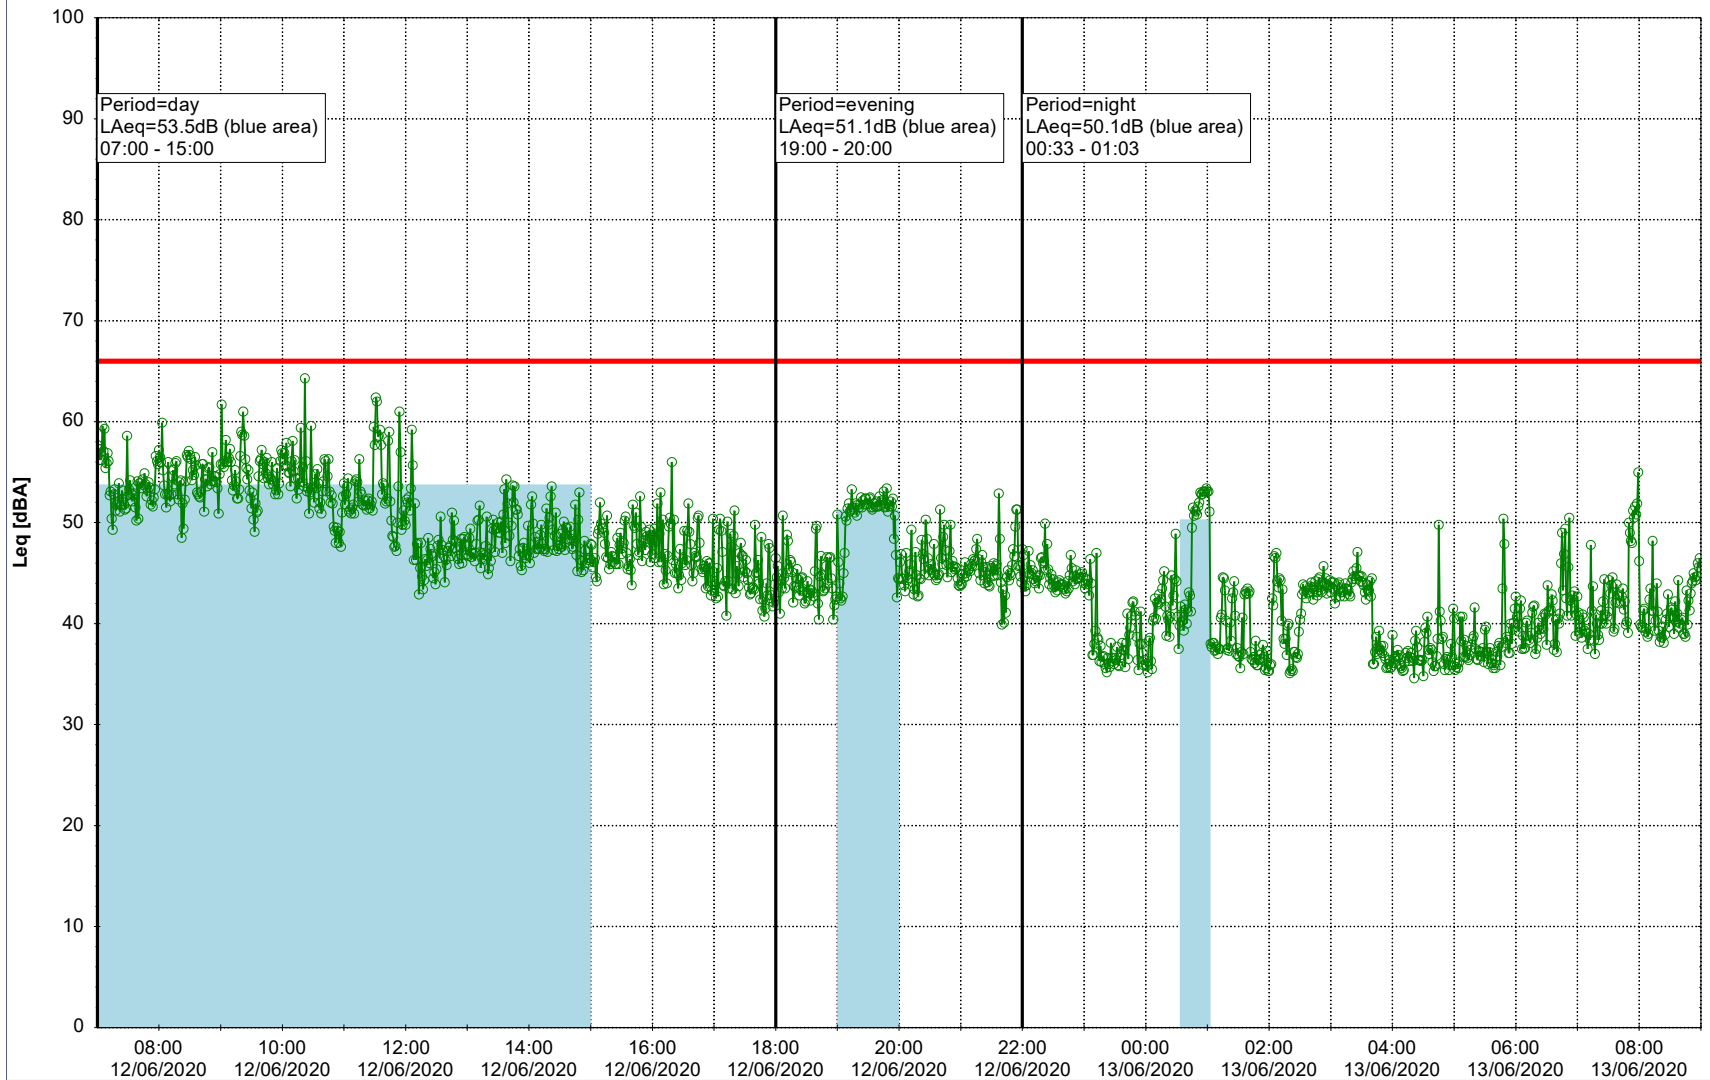

### Noise Time Related Diagram

11/06/2020  
12/06/2020

○○○ EBR-OVK\_NS02

**Project:** Kronos Sydhavnen  
**Construction:** Enghave Brygge  
**Location:** N-V

Plan View

Remarks

- Ørsted Værket

### Noise Time Related Diagram

12/06/2020  
13/06/2020

○○○○ EBR-OVK\_NS02

Project: Kronos Sydhavnen  
Construction: Enghave Brygge  
Location: N-V

Plan View

Remarks

- Ørsted Værket

### Noise Time Related Diagram

13/06/2020  
14/06/2020

○○○ EBR-OVK\_NS02

Project: Kronos Sydhavnen  
Construction: Enghave Brygge  
Location: N-V

Plan View

Remarks

- Ørsted Værket