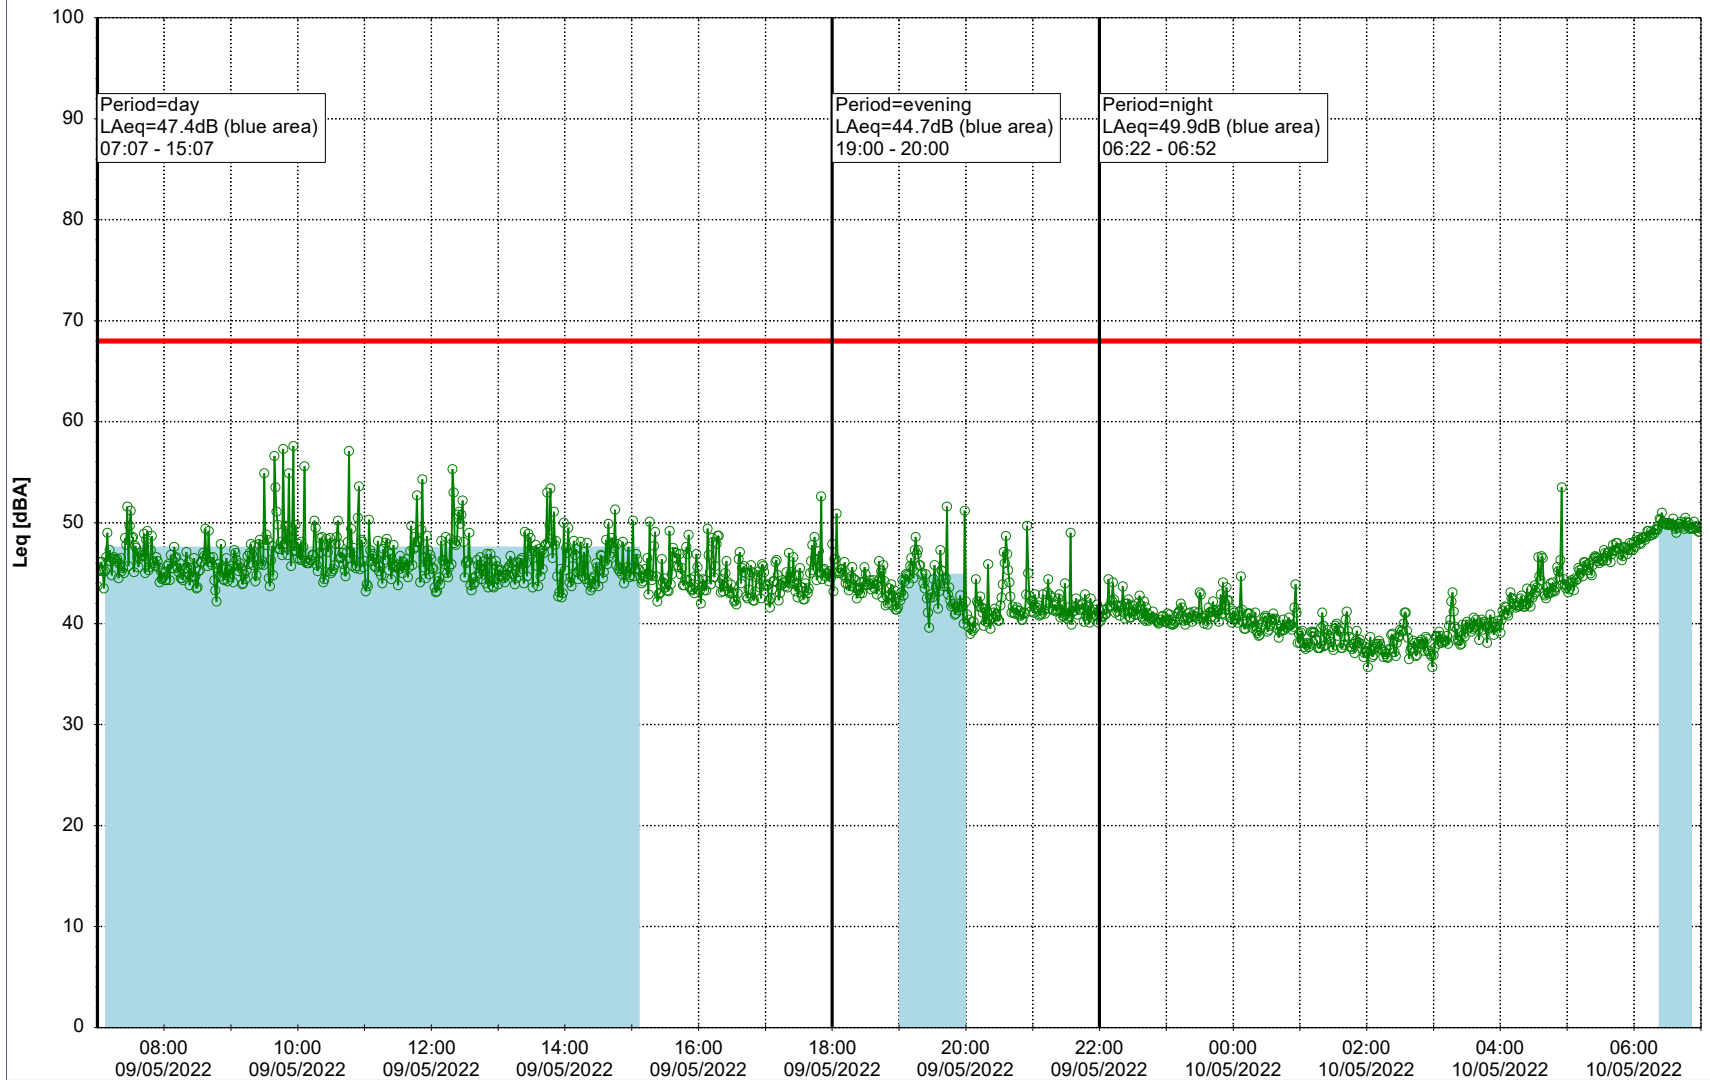

Project: Kronos Sydhavnen  
Construction: Enghave Brygge  
Location: N-V

Plan View

Remarks

...

### Noise Time Related Diagram

09/05/2022  
10/05/2022

○○○ EBR-OVK\_NS02

**Project:** Kronos Sydhavnen  
**Construction:** Enghave Brygge  
**Location:** N-V

Plan View

Remarks

...