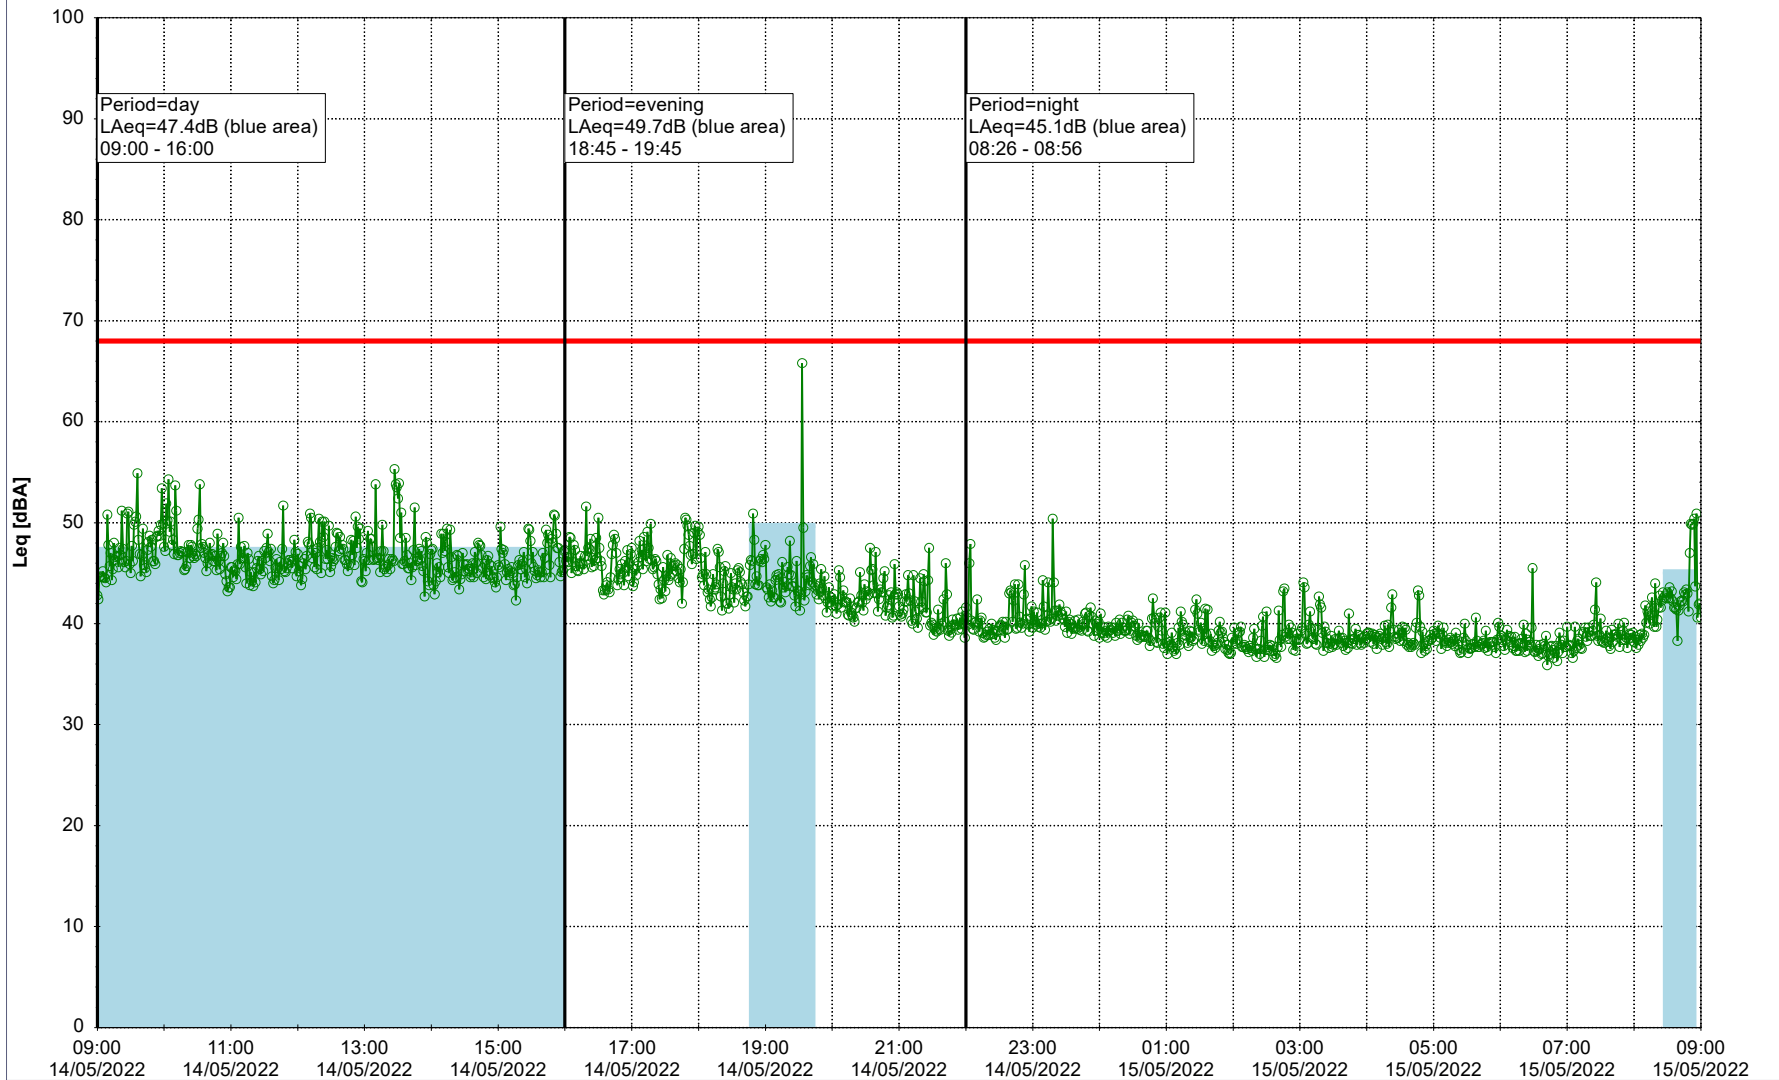

### Noise Time Related Diagram

13/05/2022  
14/05/2022

○○○○ EBR-OVK\_NS02

**Project:** Kronos Sydhavnen  
**Construction:** Enghave Brygge  
**Location:** N-V

Plan View

Remarks

...

### Noise Time Related Diagram

14/05/2022  
15/05/2022

○○○ EBR-OVK\_NS02

Project: Kronos Sydhavnen  
Construction: Enghave Brygge  
Location: N-V

Plan View

Remarks

...