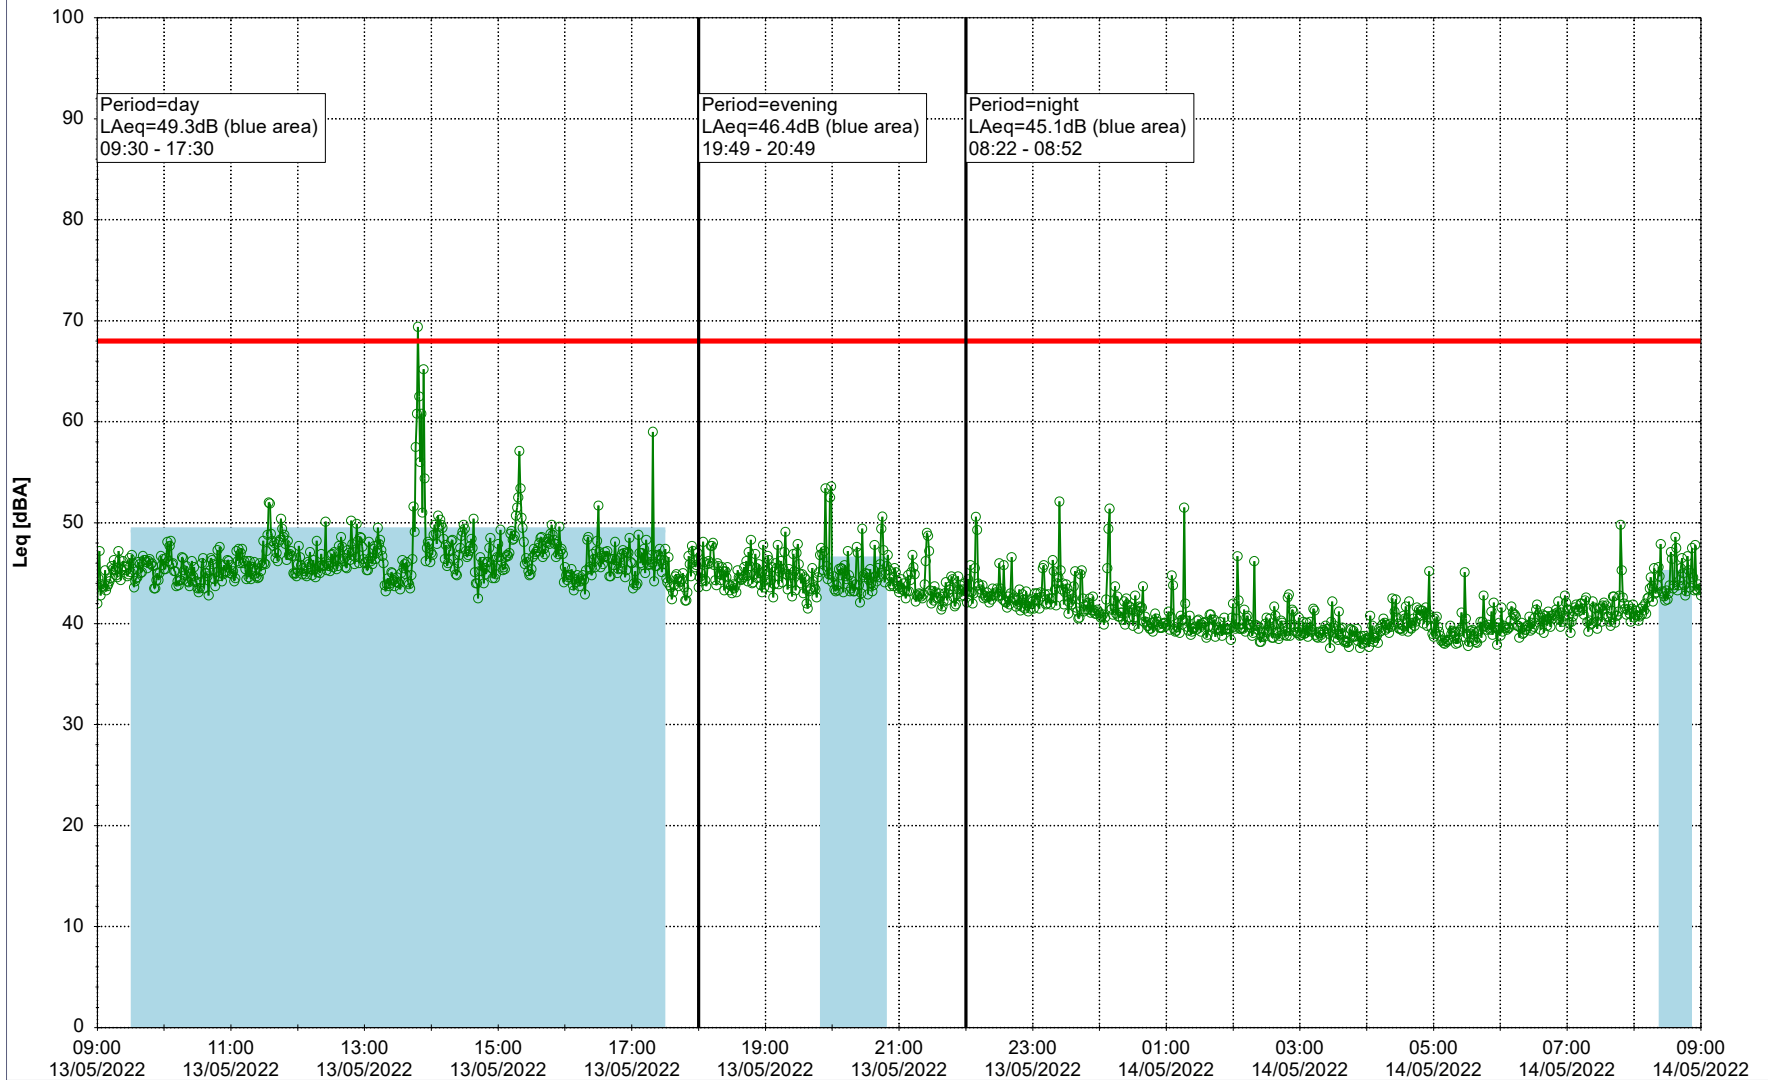

### Noise Time Related Diagram

12/05/2022  
13/05/2022

○○○○ EBR-OVK\_NS02

**Project:** Kronos Sydhavnen  
**Construction:** Enghave Brygge  
**Location:** N-V

Plan View

Remarks

...

### Noise Time Related Diagram

13/05/2022  
14/05/2022

○○○○ EBR-OVK\_NS02

**Project:** Kronos Sydhavnen  
**Construction:** Enghave Brygge  
**Location:** N-V

Plan View

Remarks

...

### Noise Time Related Diagram

14/05/2022  
15/05/2022

○○○ EBR-OVK\_NS02

Project: Kronos Sydhavnen  
Construction: Enghave Brygge  
Location: N-V

Plan View

Remarks

...