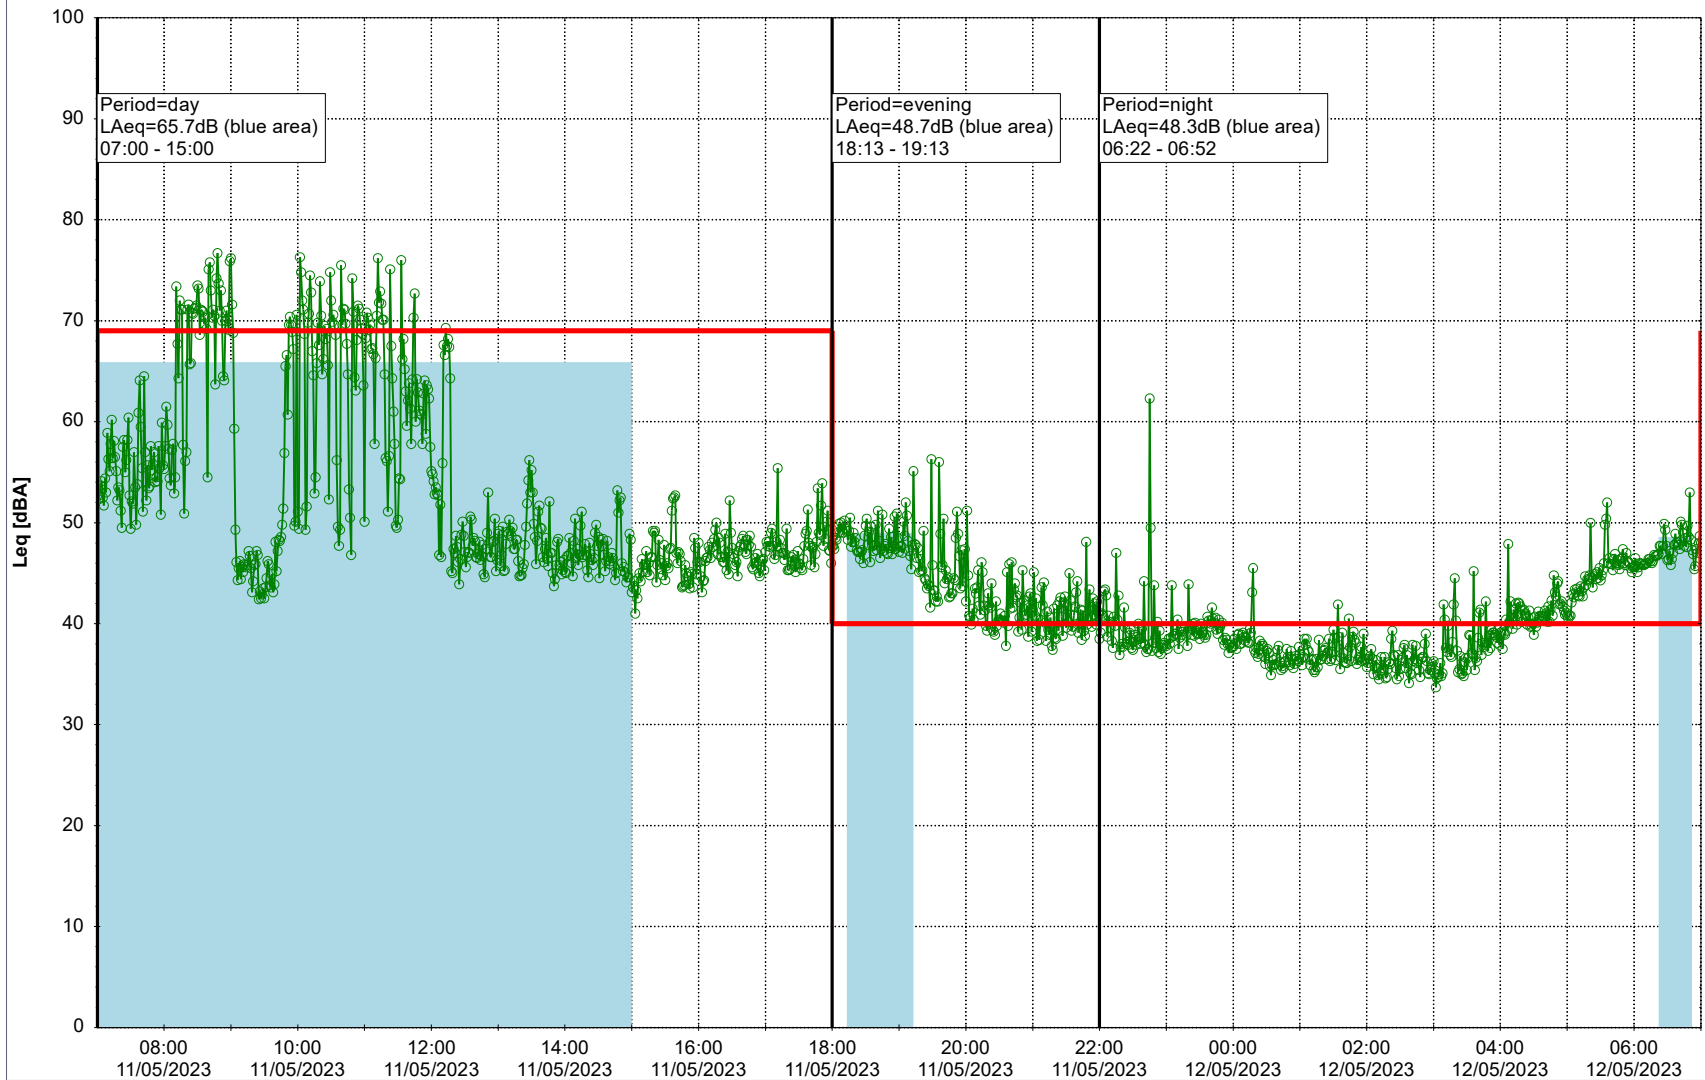

Project: Kronos Sydhavnen
Construction: Enghave Brygge
Location: N-V

Plan View

EBR-OVK_NS02

Remarks

...

Noise Time Related Diagram

11/05/2023
12/05/2023

○○○ EBR-OVK_NS02

Project: Kronos Sydhavnen
Construction: Enghave Brygge
Location: N-V

Plan View

Remarks

...

Noise Time Related Diagram

12/05/2023
13/05/2023

○○○○ EBR-OVK_NS02

Project: Kronos Sydhavnen
Construction: Enghave Brygge
Location: N-V

Plan View

Remarks

...

Noise Time Related Diagram

13/05/2023
14/05/2023

○○○ EBR-OVK_NS02

Project: Kronos Sydhavnen
Construction: Enghave Brygge
Location: N-V

Plan View