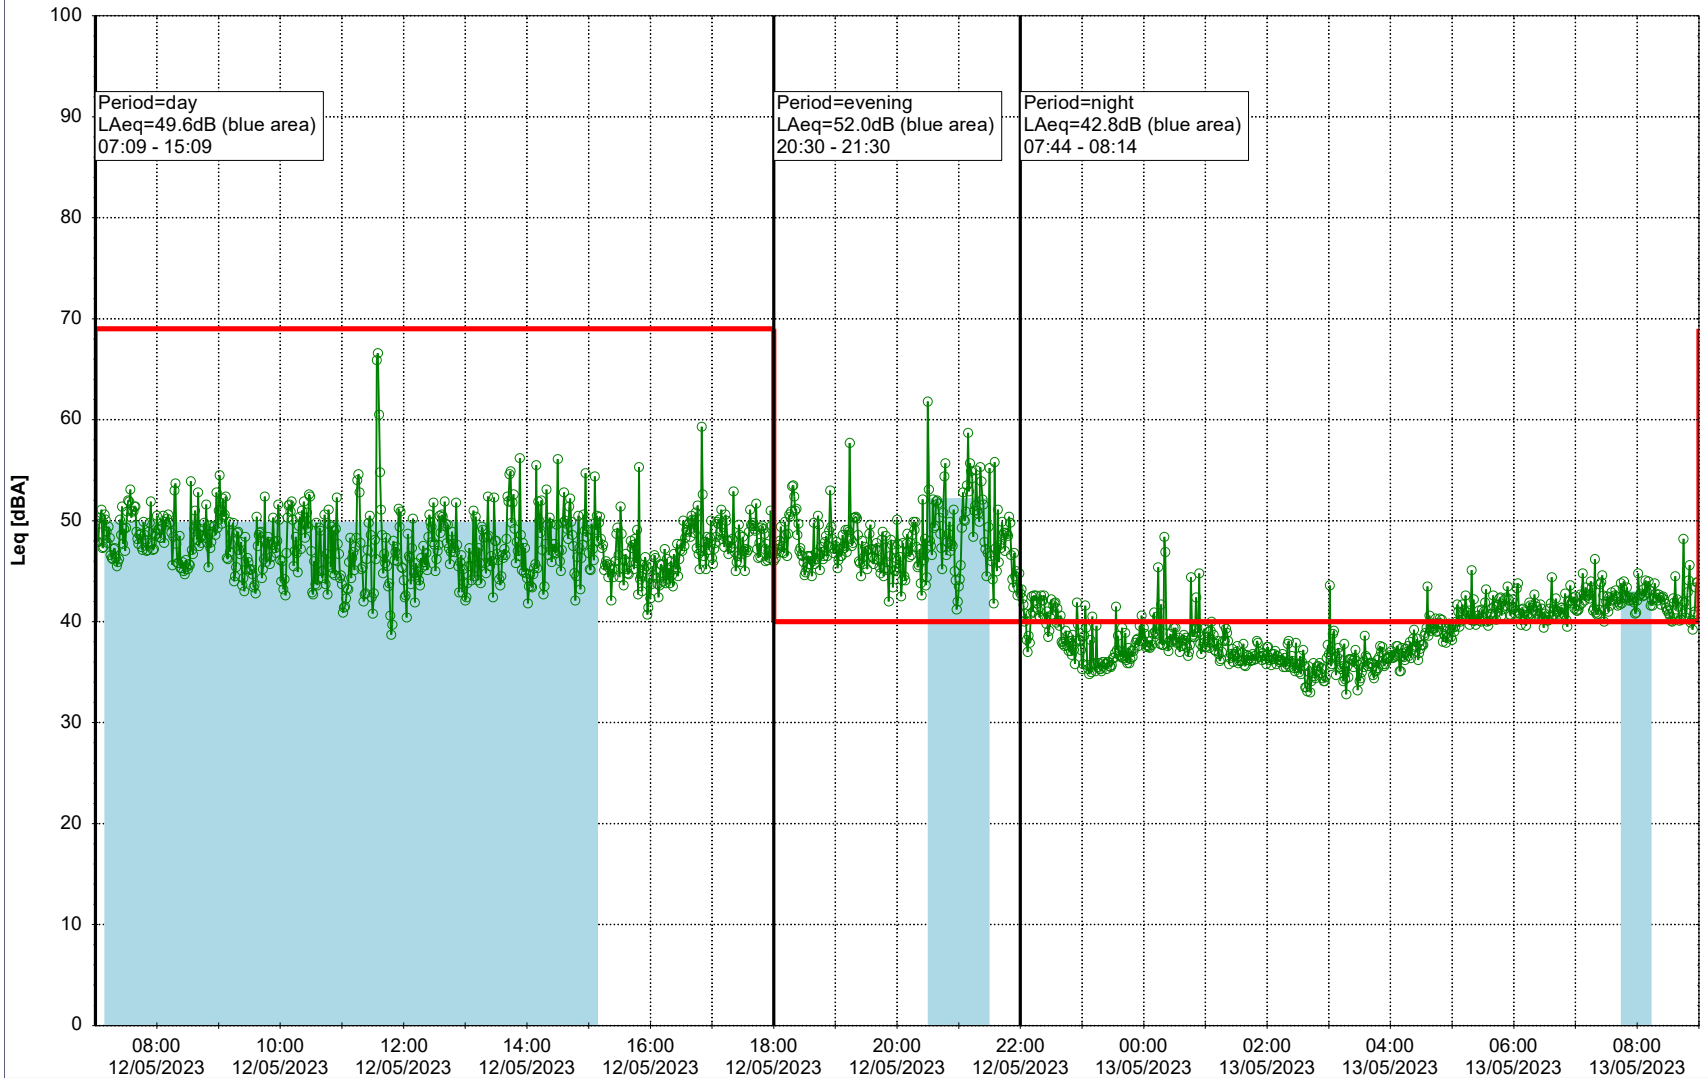

Project: Kronos Sydhavnen
Construction: Enghave Brygge
Location: N-V

Plan View

Remarks

...

Noise Time Related Diagram

12/05/2023
13/05/2023

○○○○ EBR-OVK_NS02

Project: Kronos Sydhavnen
Construction: Enghave Brygge
Location: N-V

Plan View

Remarks

...

Noise Time Related Diagram

13/05/2023
14/05/2023

○○○ EBR-OVK_NS02

Project: Kronos Sydhavnen
Construction: Enghave Brygge
Location: N-V

Plan View