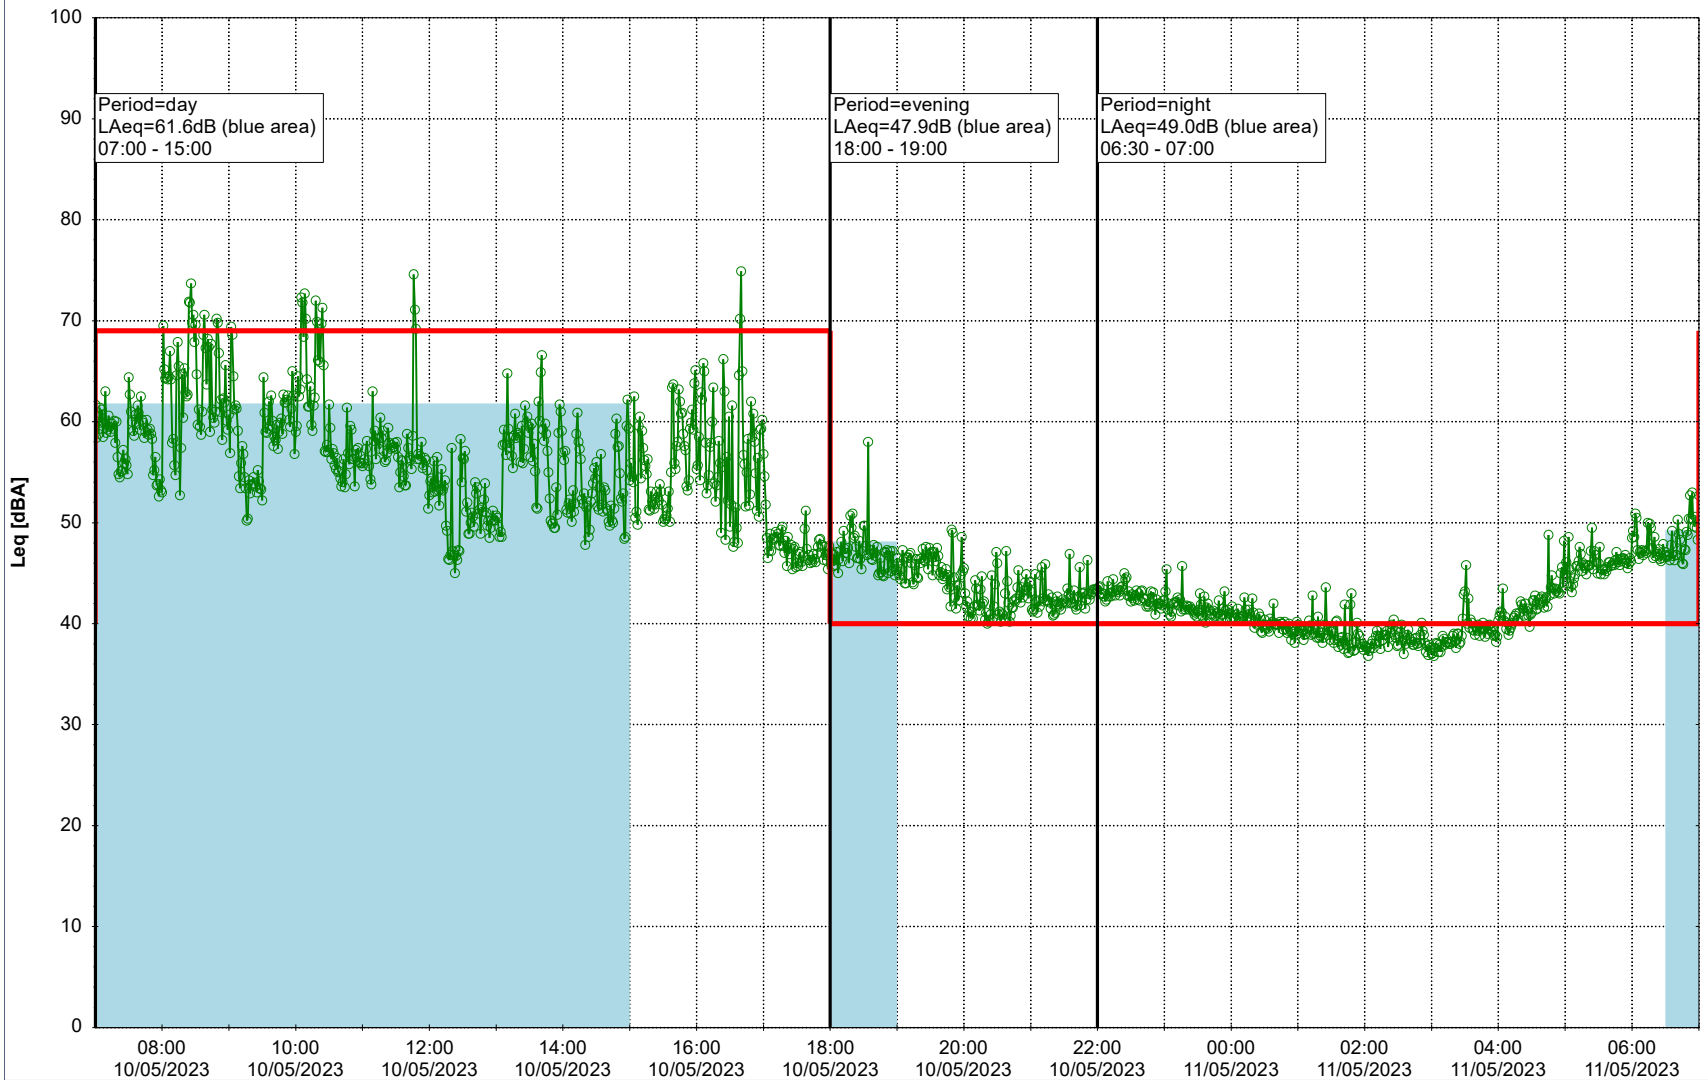

Project: Kronos Sydhavnen
Construction: Enghave Brygge
Location: N-V

Plan View

EBR-OVK_NS02

Remarks

...

Noise Time Related Diagram

10/05/2023
11/05/2023

○○○ EBR-OVK_NS02

Project: Kronos Sydhavnen
Construction: Enghave Brygge
Location: N-V

Plan View

EBR-OVK_NS02

Remarks

...

Noise Time Related Diagram

11/05/2023
12/05/2023

○○○ EBR-OVK_NS02