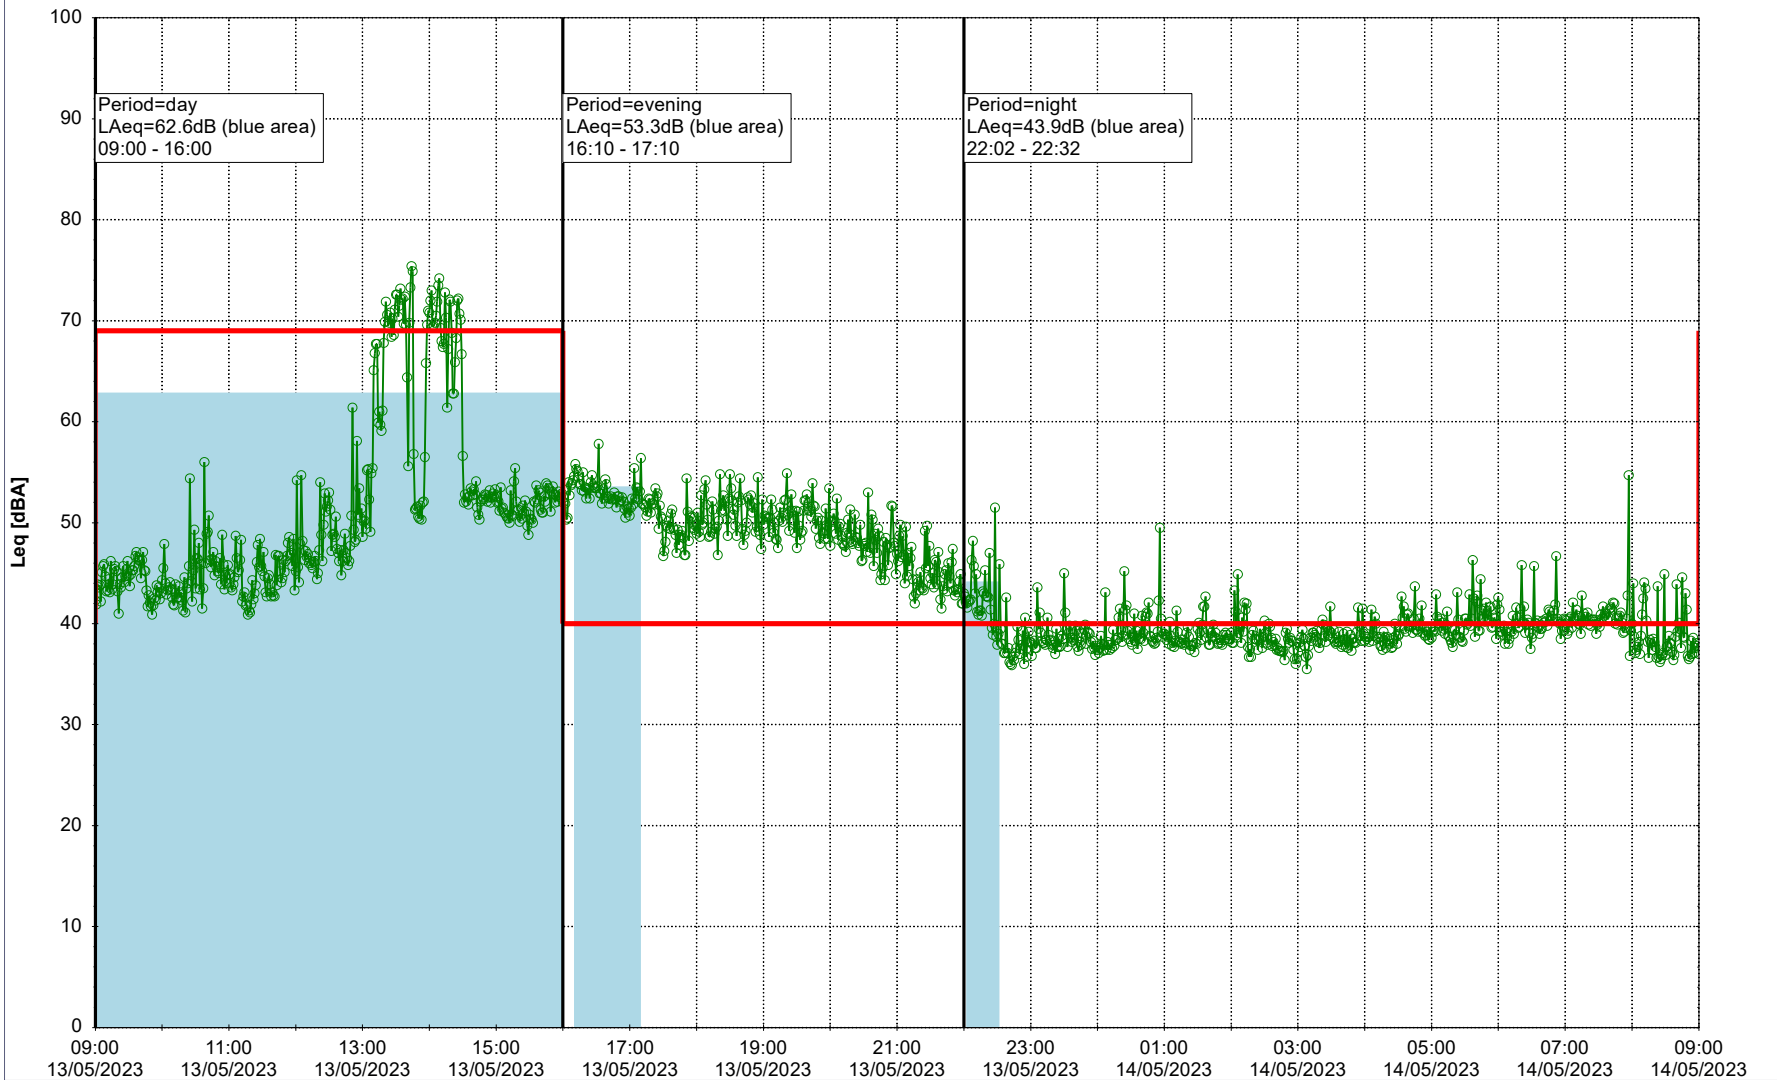

Project: Kronos Sydhavnen
Construction: Enghave Brygge
Location: N-V

Plan View

Remarks

...

Noise Time Related Diagram

12/05/2023
13/05/2023

○○○○ EBR-OVK_NS02

Project: Kronos Sydhavnen
Construction: Enghave Brygge
Location: N-V

Plan View

Remarks

...

Noise Time Related Diagram

13/05/2023
14/05/2023

○○○ EBR-OVK_NS02

Project: Kronos Sydhavnen
Construction: Enghave Brygge
Location: N-V

Plan View