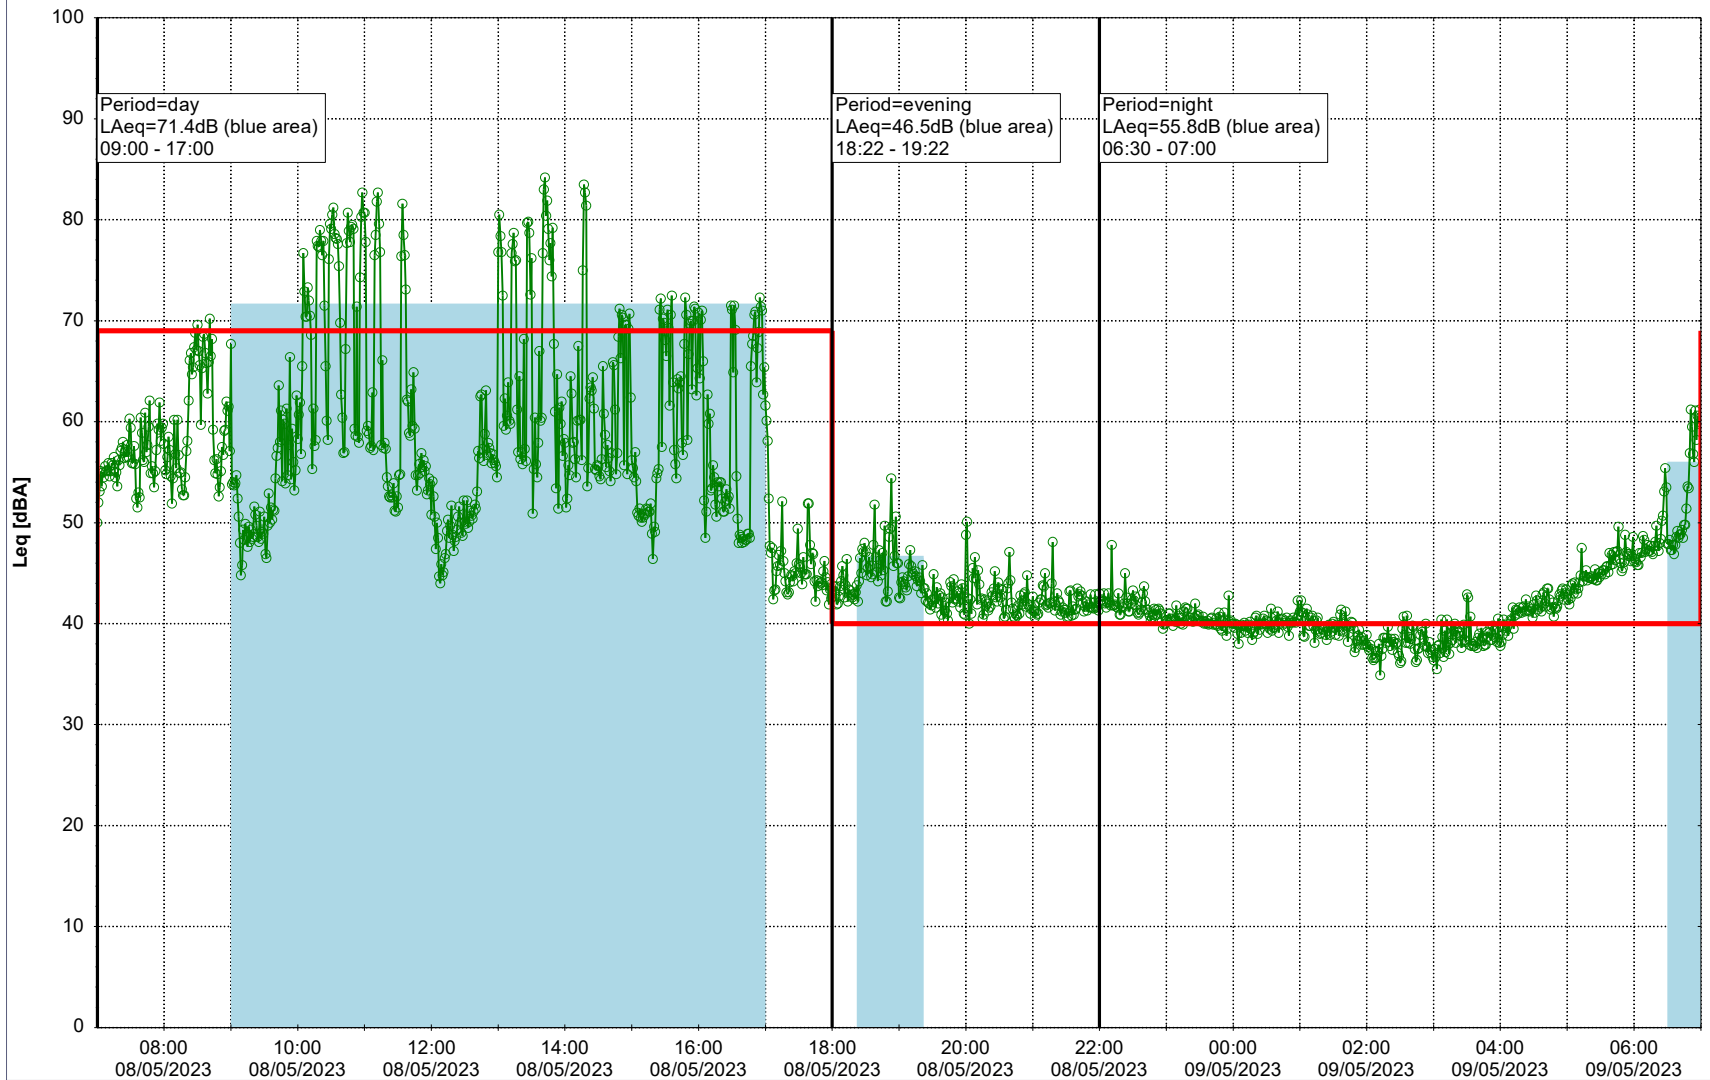

Project: Kronos Sydhavnen
Construction: Enghave Brygge
Location: N-V

Plan View

EBR-OVK_NS02

Remarks

...

Noise Time Related Diagram

08/05/2023
09/05/2023

○○○ EBR-OVK_NS02

Project: Kronos Sydhavnen
Construction: Enghave Brygge
Location: N-V

Plan View

EBR-OVK_NS02

Remarks

...

Noise Time Related Diagram

09/05/2023
10/05/2023

○○○ EBR-OVK_NS02

Project: Kronos Sydhavnen
Construction: Enghave Brygge
Location: N-V

Plan View

EBR-OVK_NS02

Remarks

...

Noise Time Related Diagram

10/05/2023
11/05/2023

○○○ EBR-OVK_NS02