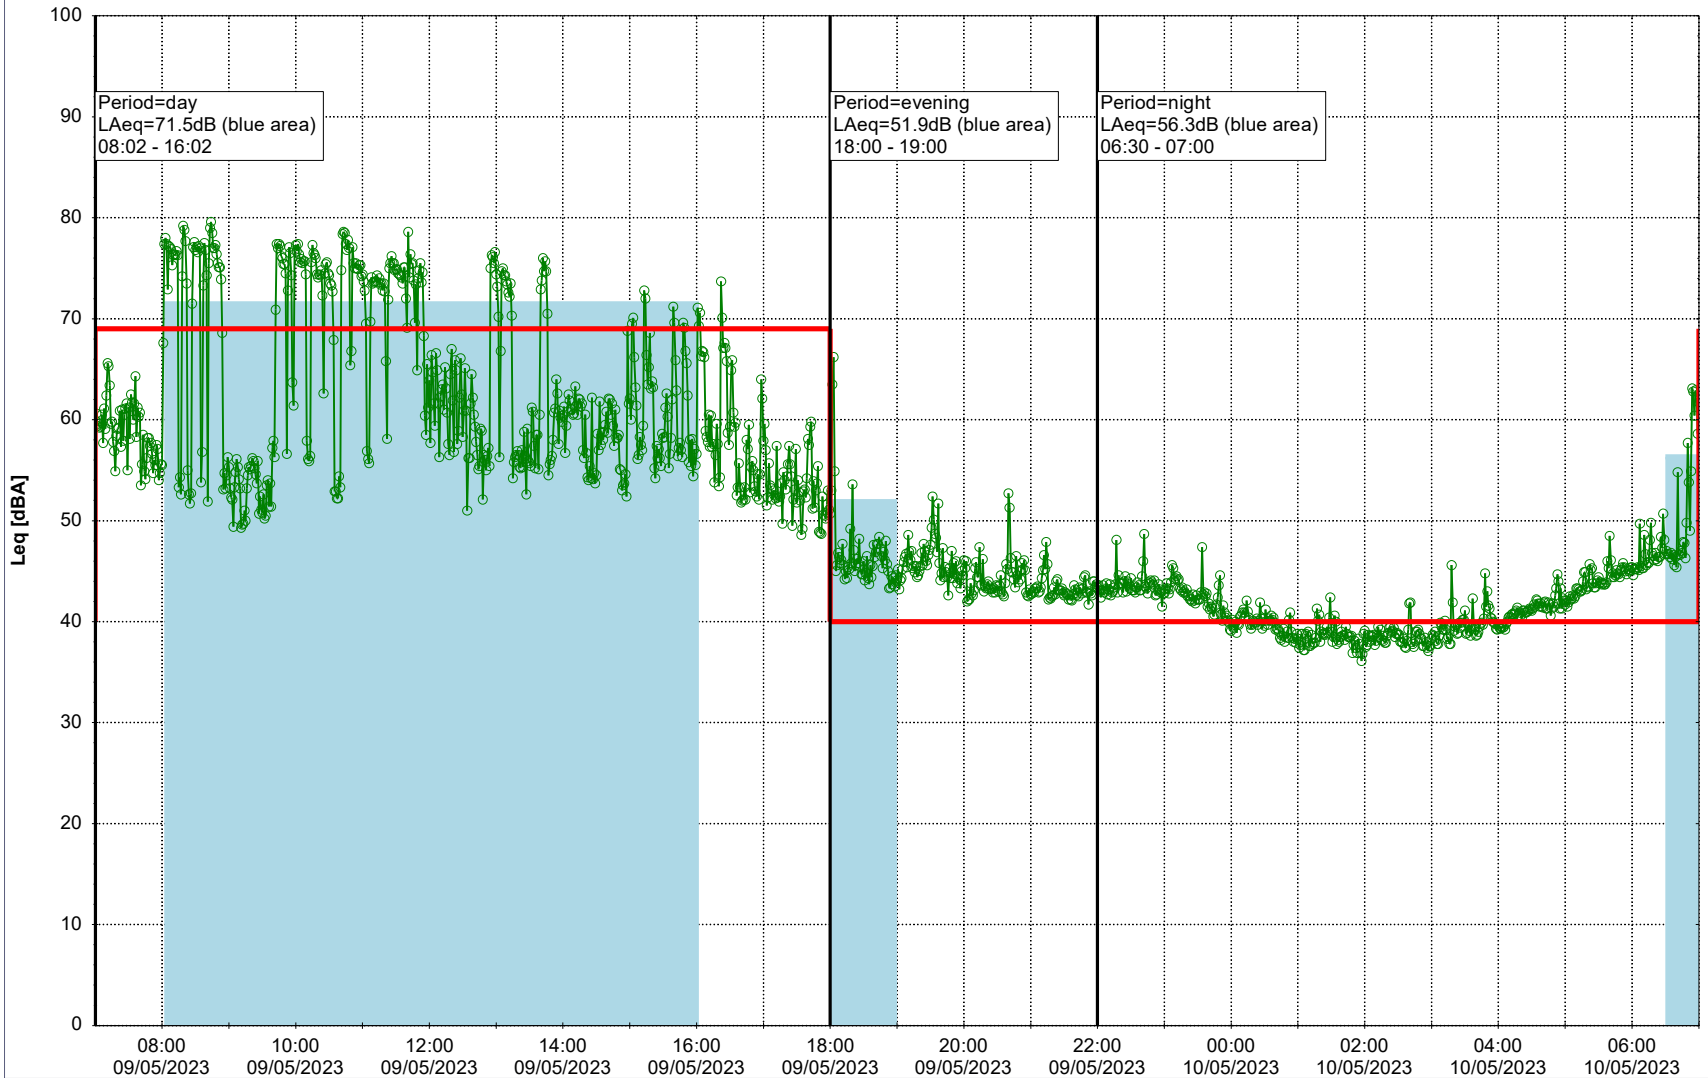

Project: Kronos Sydhavnen
Construction: Enghave Brygge
Location: N-V

Plan View

EBR-OVK_NS02

Remarks

...

Noise Time Related Diagram

09/05/2023
10/05/2023

○○○ EBR-OVK_NS02

Project: Kronos Sydhavnen
Construction: Enghave Brygge
Location: N-V

Plan View

EBR-OVK_NS02

Remarks

...

Noise Time Related Diagram

10/05/2023
11/05/2023

○○○ EBR-OVK_NS02