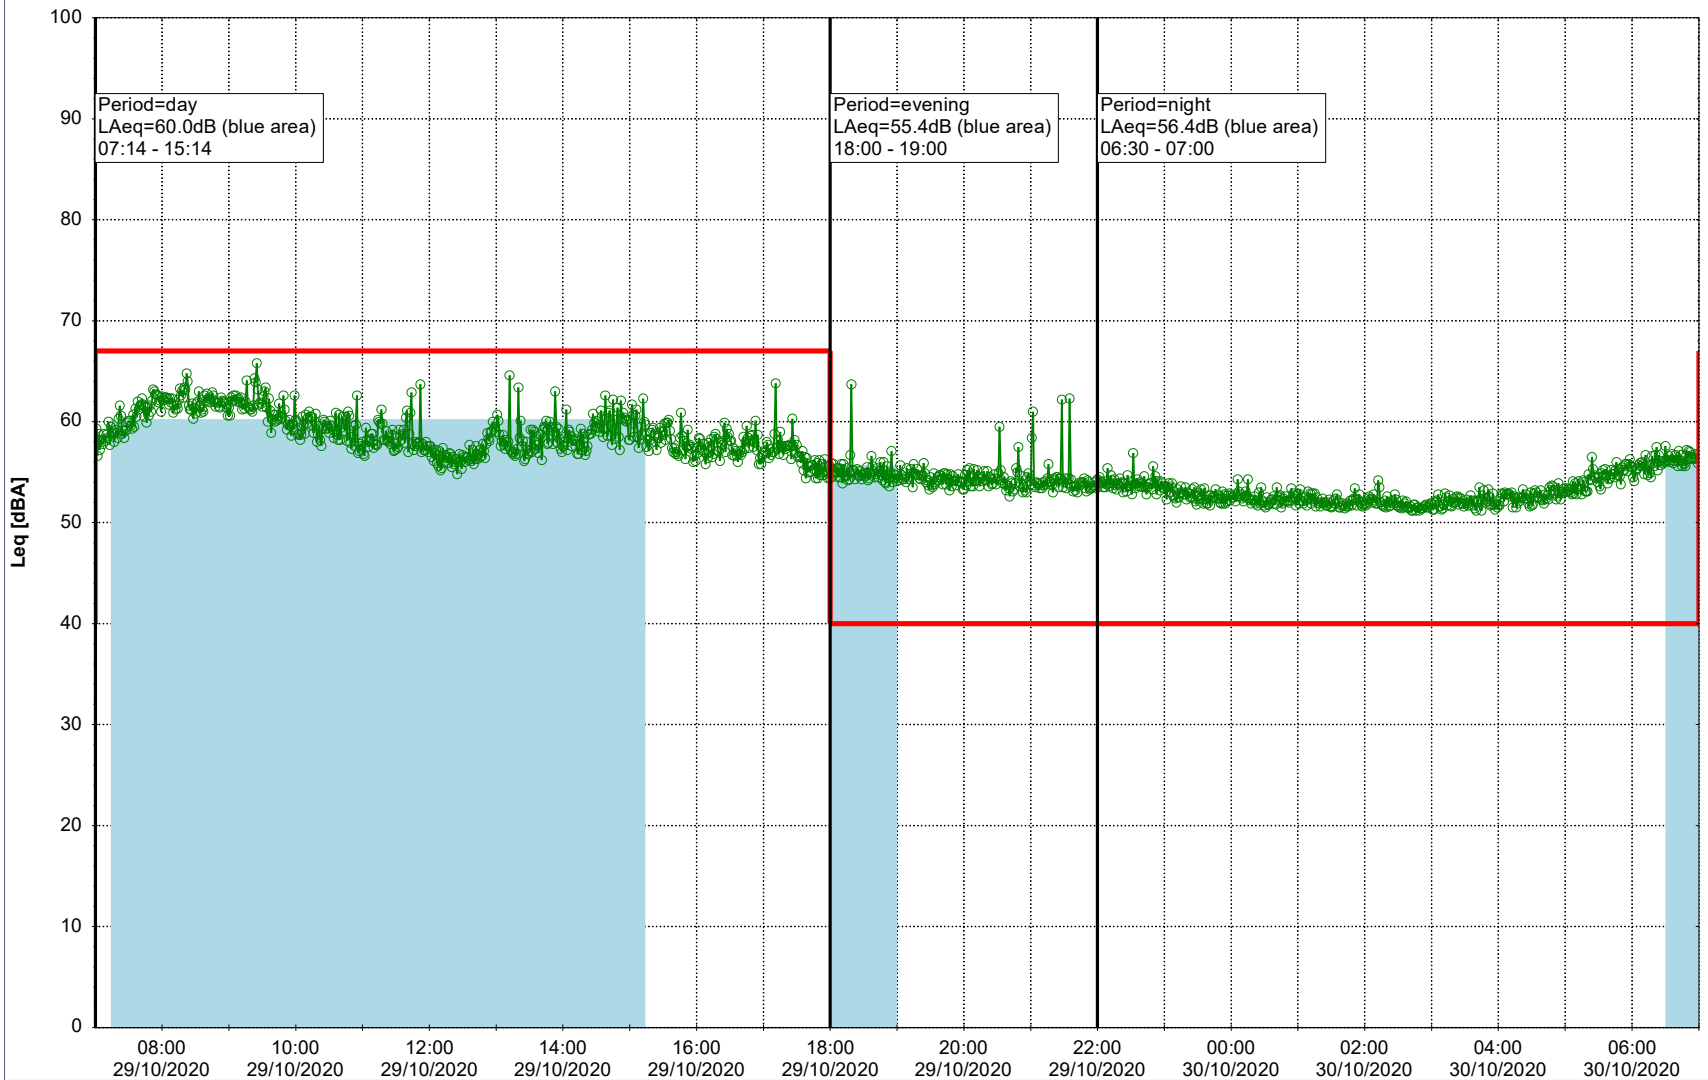

Plan View

Remarks

...

Noise Time Related Diagram

29/10/2020
30/10/2020

○○○○ SLU_NS01

Project: Kronos Sydhavnen
Construction: Sluseholmen
Location: N-V

Plan View

Remarks

...

Noise Time Related Diagram

30/10/2020
31/10/2020

○○○○ SLU_NS01

Project: Kronos Sydhavnen
Construction: Sluseholmen
Location: N-V

Plan View

Remarks

...

Noise Time Related Diagram

31/10/2020
01/11/2020

○○○○ SLU_NS01

Project: Kronos Sydhavnen
Construction: Sluseholmen
Location: N-V

Plan View

Remarks

...