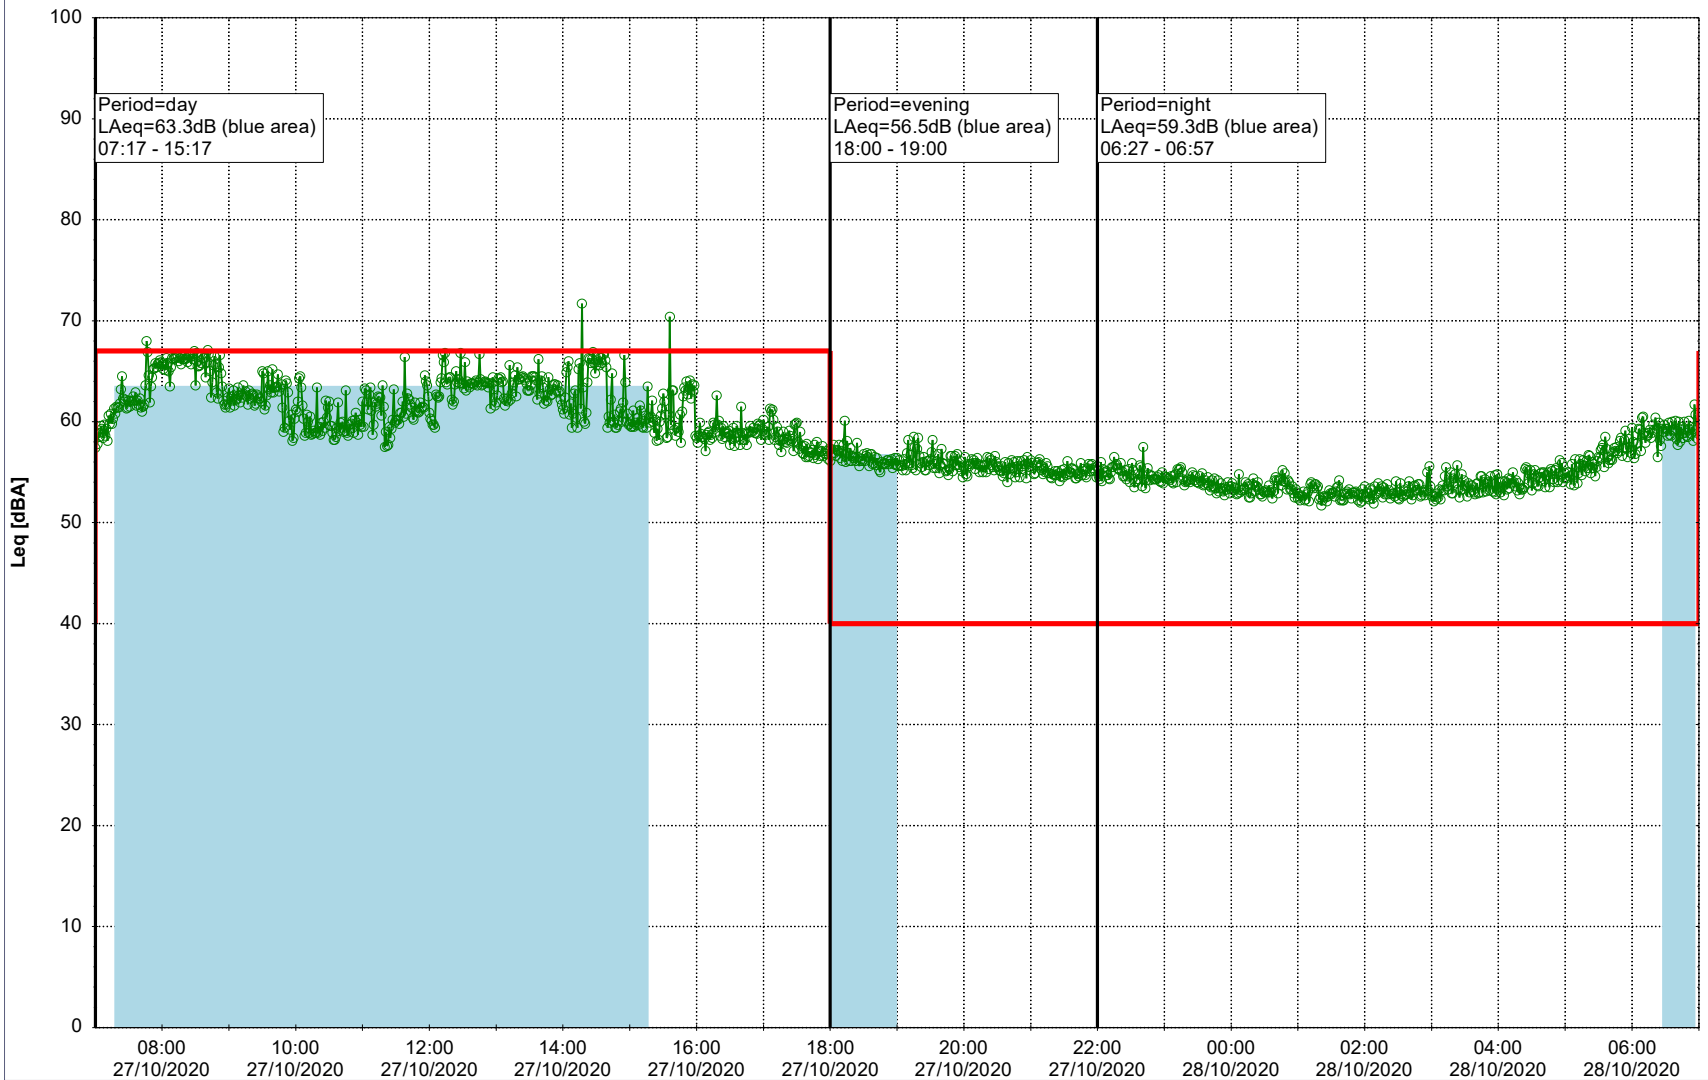

Project: Kronos Sydhavnen
Construction: Sluseholmen
Location: N-V

Plan View

Remarks

...

Noise Time Related Diagram

27/10/2020
28/10/2020

○○○○ SLU_NS01

Project: Kronos Sydhavnen
Construction: Sluseholmen
Location: N-V

Plan View

0 5 10 15 20 [m]

Remarks

...

Noise Time Related Diagram

28/10/2020
29/10/2020

○○○○ SLU_NS01

Project: Kronos Sydhavnen
Construction: Sluseholmen
Location: N-V

Plan View

Remarks

...

Noise Time Related Diagram

29/10/2020
30/10/2020

○○○○ SLU_NS01

Project: Kronos Sydhavnen
Construction: Sluseholmen
Location: N-V

Plan View

...

Noise Time Related Diagram

31/10/2020
01/11/2020

○○○○ SLU_NS01

Project: Kronos Sydhavnen
Construction: Sluseholmen
Location: N-V

Plan View

Remarks

...