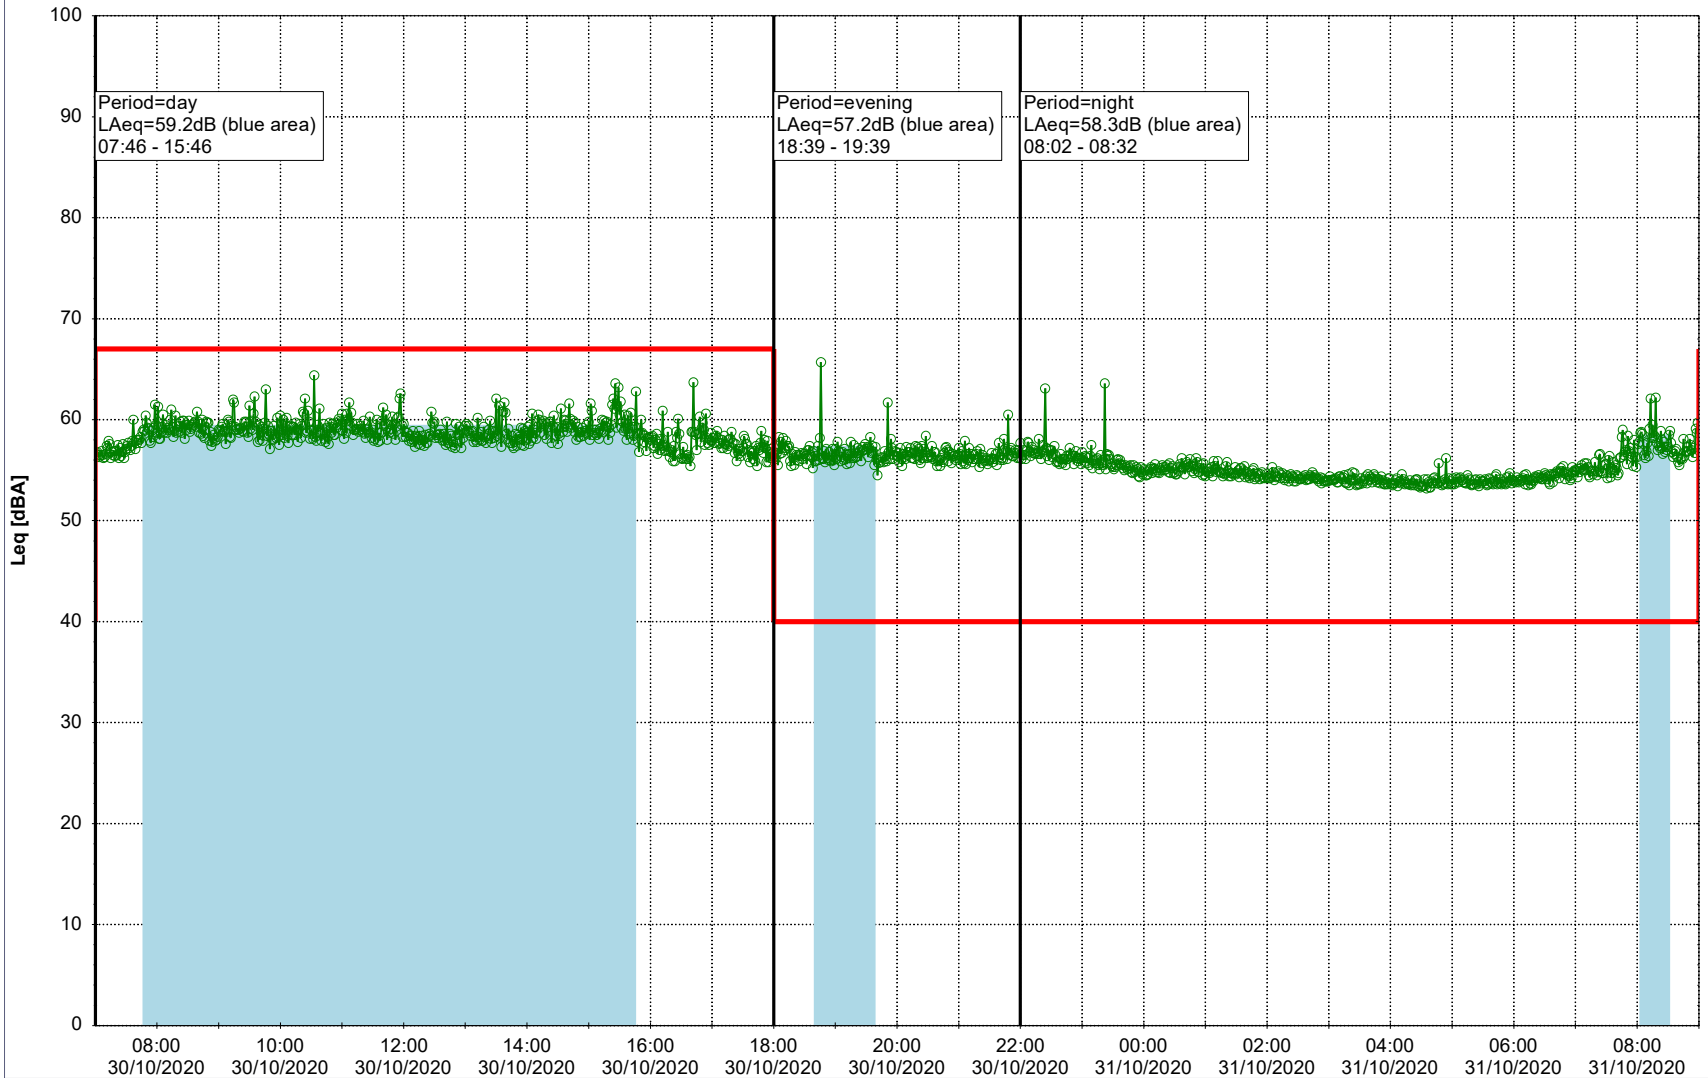

Plan View

Remarks

...

Noise Time Related Diagram

29/10/2020
30/10/2020

○○○○ SLU_NS01

Project: Kronos Sydhavnen
Construction: Sluseholmen
Location: N-V

Plan View

Remarks

...

Noise Time Related Diagram

30/10/2020
31/10/2020

○○○○ SLU_NS01

Project: Kronos Sydhavnen
Construction: Sluseholmen
Location: N-V

Plan View

Remarks

...

Noise Time Related Diagram

31/10/2020
01/11/2020

○○○○ SLU_NS01

Project: Kronos Sydhavnen
Construction: Sluseholmen
Location: N-V

Plan View

Remarks

...