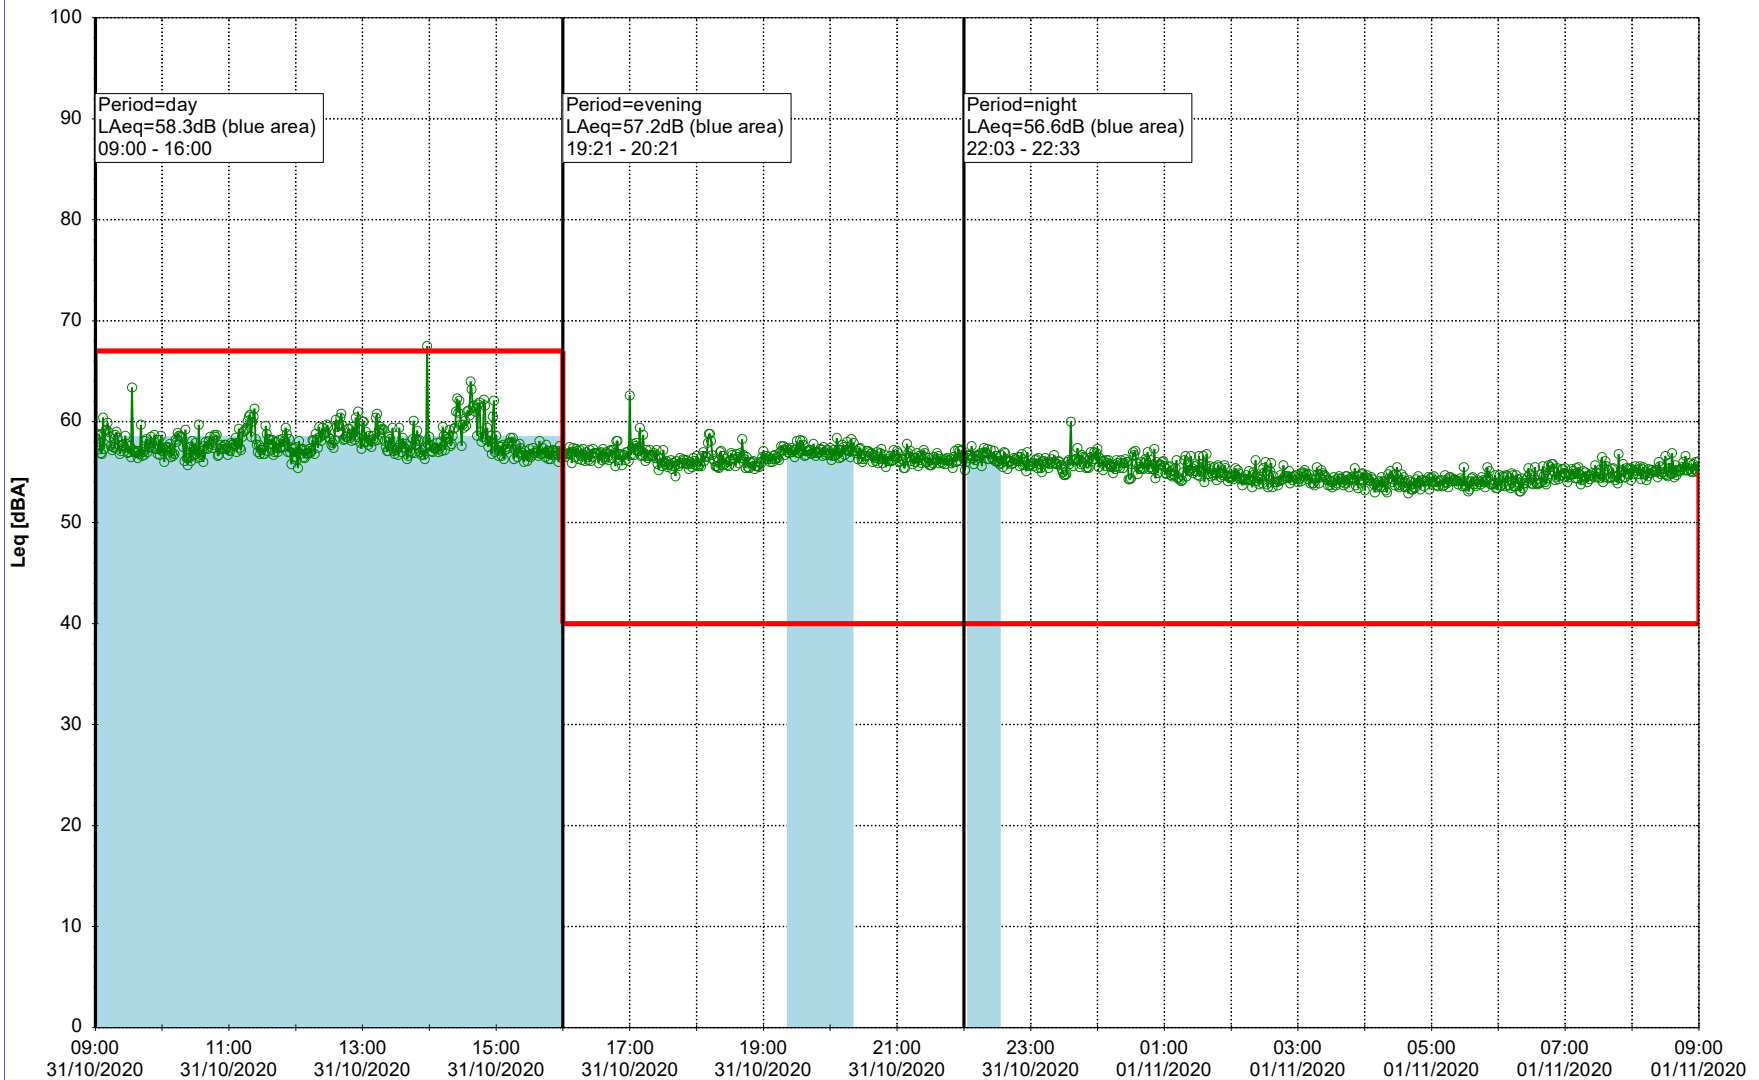

Plan View

Remarks

...

Noise Time Related Diagram

29/10/2020
30/10/2020

○○○○ SLU_NS01

Project: Kronos Sydhavnen
Construction: Sluseholmen
Location: N-V

Plan View

Remarks

...

Noise Time Related Diagram

30/10/2020
31/10/2020

○○○○ SLU_NS01

Project: Kronos Sydhavnen
Construction: Sluseholmen
Location: N-V

Plan View

Remarks

...

Noise Time Related Diagram

31/10/2020
01/11/2020

○○○○ SLU_NS01

Project: Kronos Sydhavnen
Construction: Sluseholmen
Location: N-V

Plan View

Remarks

...