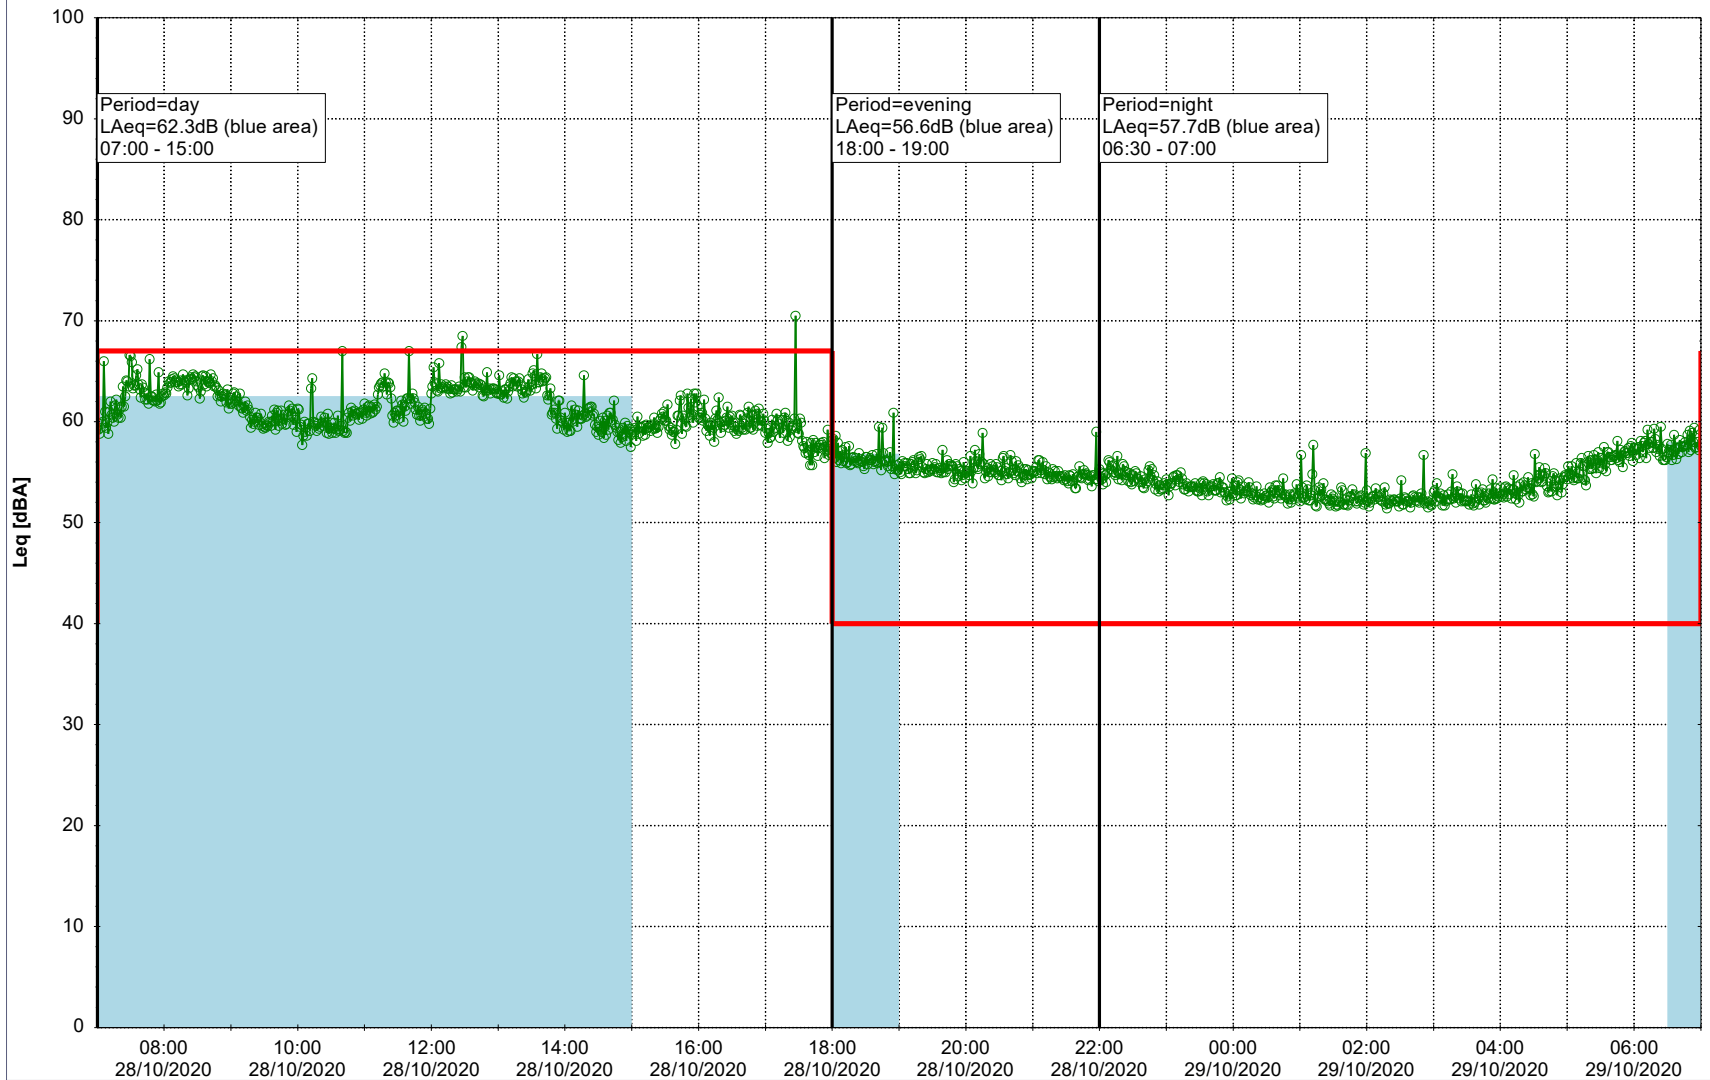

Plan View

0 5 10 15 20 [m]

Remarks

...

Noise Time Related Diagram

28/10/2020
29/10/2020

○○○○ SLU_NS01

Project: Kronos Sydhavnen
Construction: Sluseholmen
Location: N-V

Plan View

Remarks

...

Noise Time Related Diagram

29/10/2020
30/10/2020

○○○○ SLU_NS01

Project: Kronos Sydhavnen
Construction: Sluseholmen
Location: N-V

Plan View

Remarks

...

Noise Time Related Diagram

30/10/2020
31/10/2020

○○○○ SLU_NS01

Project: Kronos Sydhavnen
Construction: Sluseholmen
Location: N-V

Plan View

Remarks

...

Noise Time Related Diagram

31/10/2020
01/11/2020

○○○○ SLU_NS01

Project: Kronos Sydhavnen
Construction: Sluseholmen
Location: N-V

Plan View

Remarks

...