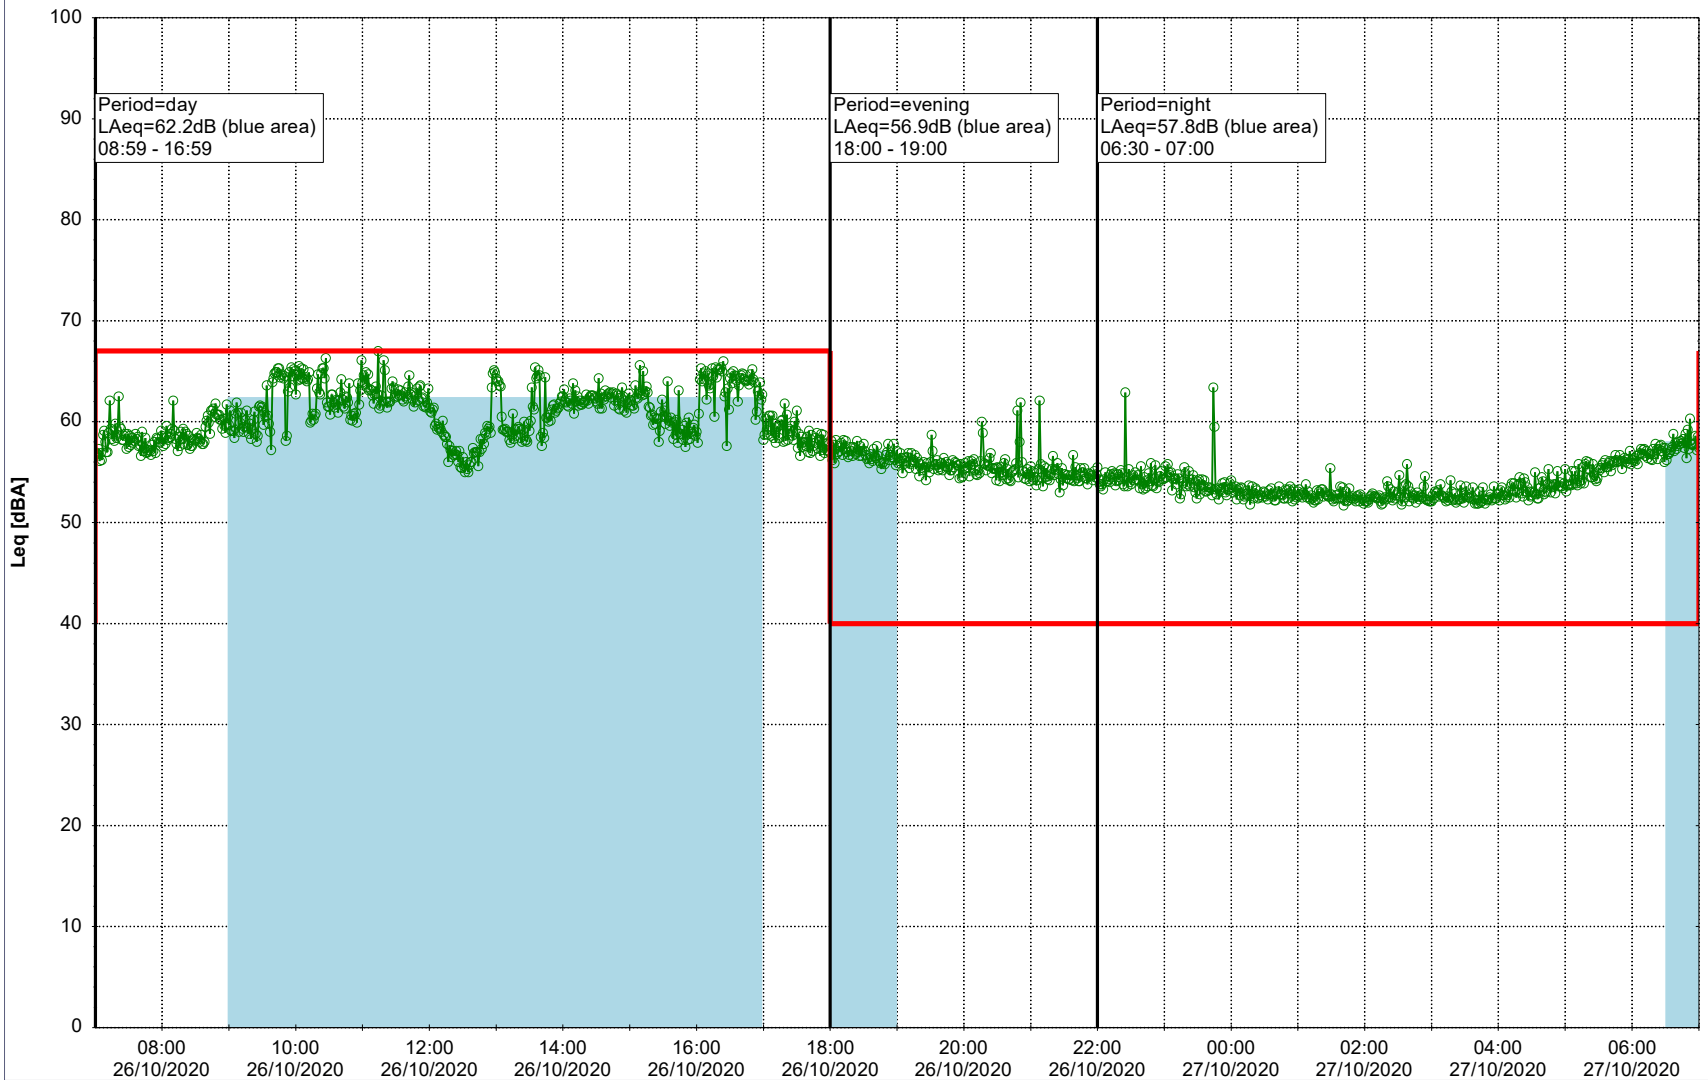

Project: Kronos Sydhavnen
Construction: Sluseholmen
Location: N-V

Plan View

0 5 10 15 20 [m]

Remarks

...

Noise Time Related Diagram

26/10/2020
27/10/2020

○○○○ SLU_NS01

Project: Kronos Sydhavnen
Construction: Sluseholmen
Location: N-V

Plan View

Remarks

...

Noise Time Related Diagram

27/10/2020
28/10/2020

○○○○ SLU_NS01

Project: Kronos Sydhavnen
Construction: Sluseholmen
Location: N-V

Plan View

0 5 10 15 20 [m]

Remarks

...

Noise Time Related Diagram

28/10/2020
29/10/2020

○○○○ SLU_NS01

Project: Kronos Sydhavnen
Construction: Sluseholmen
Location: N-V

...

Noise Time Related Diagram

31/10/2020
01/11/2020

○○○○ SLU_NS01

Project: Kronos Sydhavnen
Construction: Sluseholmen
Location: N-V

Plan View

Remarks

...