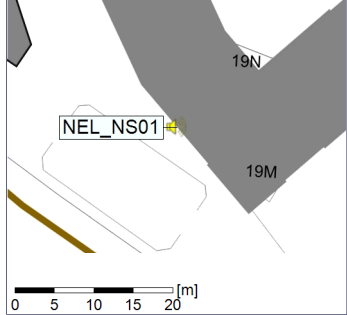

Noise Time Related Diagram

10/09/2022
11/09/2022

○ ○ ○ ○ NEL_NS01

Project: Kronos Sydhavnen
Construction: Ny Ellebjerg
Location: N-V

Plan View

Remarks

...

Noise Time Related Diagram