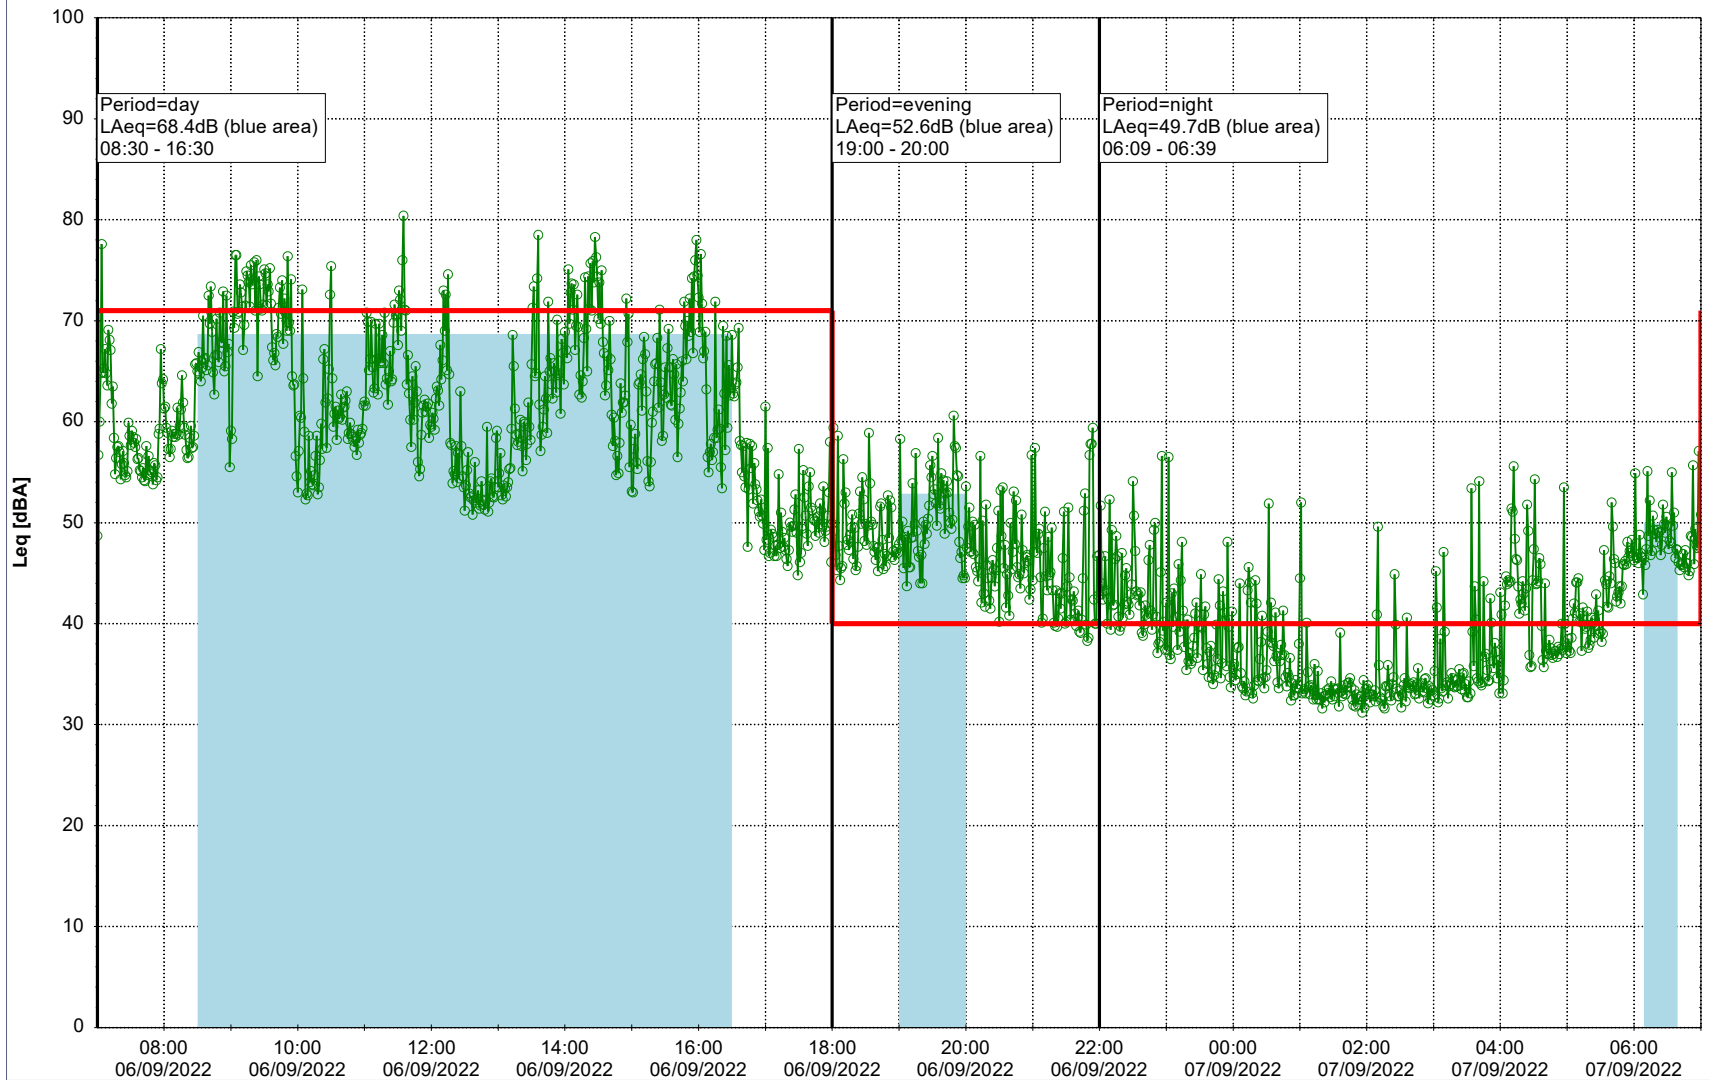

Project: Kronos Sydhavnen
Construction: Ny Ellebjerg
Location: N-V

Plan View

Remarks

...

Noise Time Related Diagram

06/09/2022
07/09/2022

○○○ NEL_NS01

Project: Kronos Sydhavnen
Construction: Ny Ellebjerg
Location: N-V

Plan View

Remarks

...

Noise Time Related Diagram

07/09/2022
08/09/2022

○ ○ ○ ○ NEL_NS01

Project: Kronos Sydhavnen
Construction: Ny Ellebjerg
Location: N-V

08/09/2022
09/09/2022

Plan View

Remarks

...

Noise Time Related Diagram

○○○ NEL_NS01

Project: Kronos Sydhavnen
Construction: Ny Ellebjerg
Location: N-V

Plan View

Remarks

Noise Time Related Diagram

10/09/2022
11/09/2022

○ ○ ○ ○ NEL_NS01

Project: Kronos Sydhavnen
Construction: Ny Ellebjerg
Location: N-V

Plan View

Remarks

...

Noise Time Related Diagram