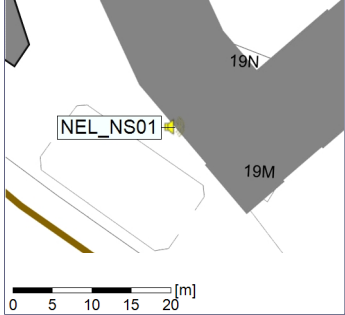

Project: Kronos Sydhavnen
Construction: Ny Ellebjerg
Location: N-V

Plan View