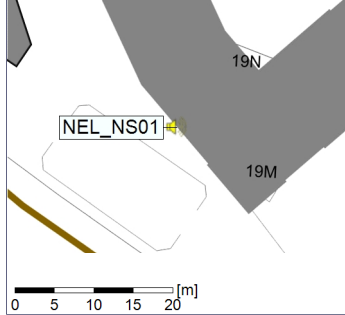

Plan View

Remarks

...

Noise Time Related Diagram

○○○ NEL_NS01

Project: Kronos Sydhavnen
Construction: Ny Ellebjerg
Location: N-V

Plan View

Remarks