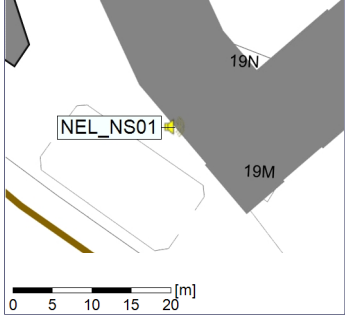

Plan View

Remarks

...

Noise Time Related Diagram

07/09/2022
08/09/2022

○ ○ ○ ○ NEL_NS01

Project: Kronos Sydhavnen
Construction: Ny Ellebjerg
Location: N-V

08/09/2022
09/09/2022

Plan View

Remarks

...

Noise Time Related Diagram

○○○ NEL_NS01

Project: Kronos Sydhavnen
Construction: Ny Ellebjerg
Location: N-V

Plan View

Remarks