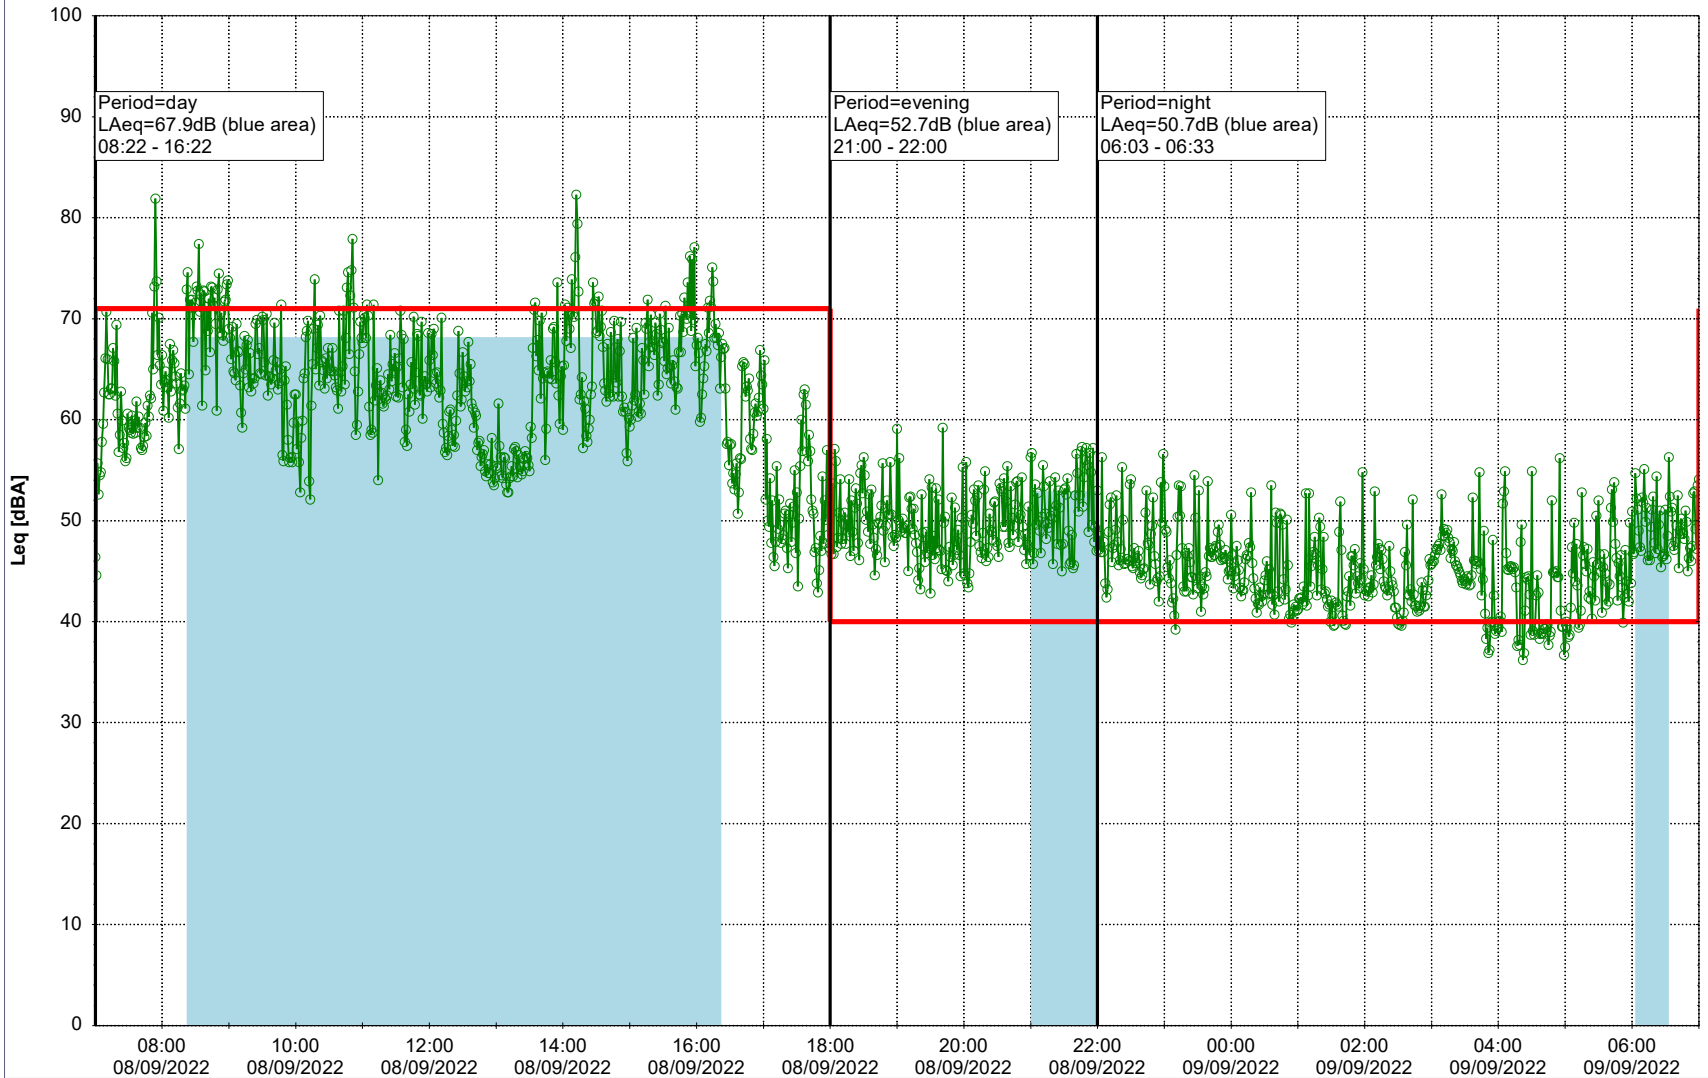

Plan View

Remarks

...

Noise Time Related Diagram

○○○ NEL_NS01

Project: Kronos Sydhavnen
Construction: Ny Ellebjerg
Location: N-V

Plan View

Remarks

...

Noise Time Related Diagram

09/09/2022
10/09/2022

○ ○ ○ ○ NEL_NS01

Project: Kronos Sydhavnen
Construction: Ny Ellebjerg
Location: N-V

Plan View

Remarks

...

Noise Time Related Diagram

10/09/2022
11/09/2022

○ ○ ○ ○ NEL_NS01

Project: Kronos Sydhavnen
Construction: Ny Ellebjerg
Location: N-V

Plan View

Remarks

...

Noise Time Related Diagram