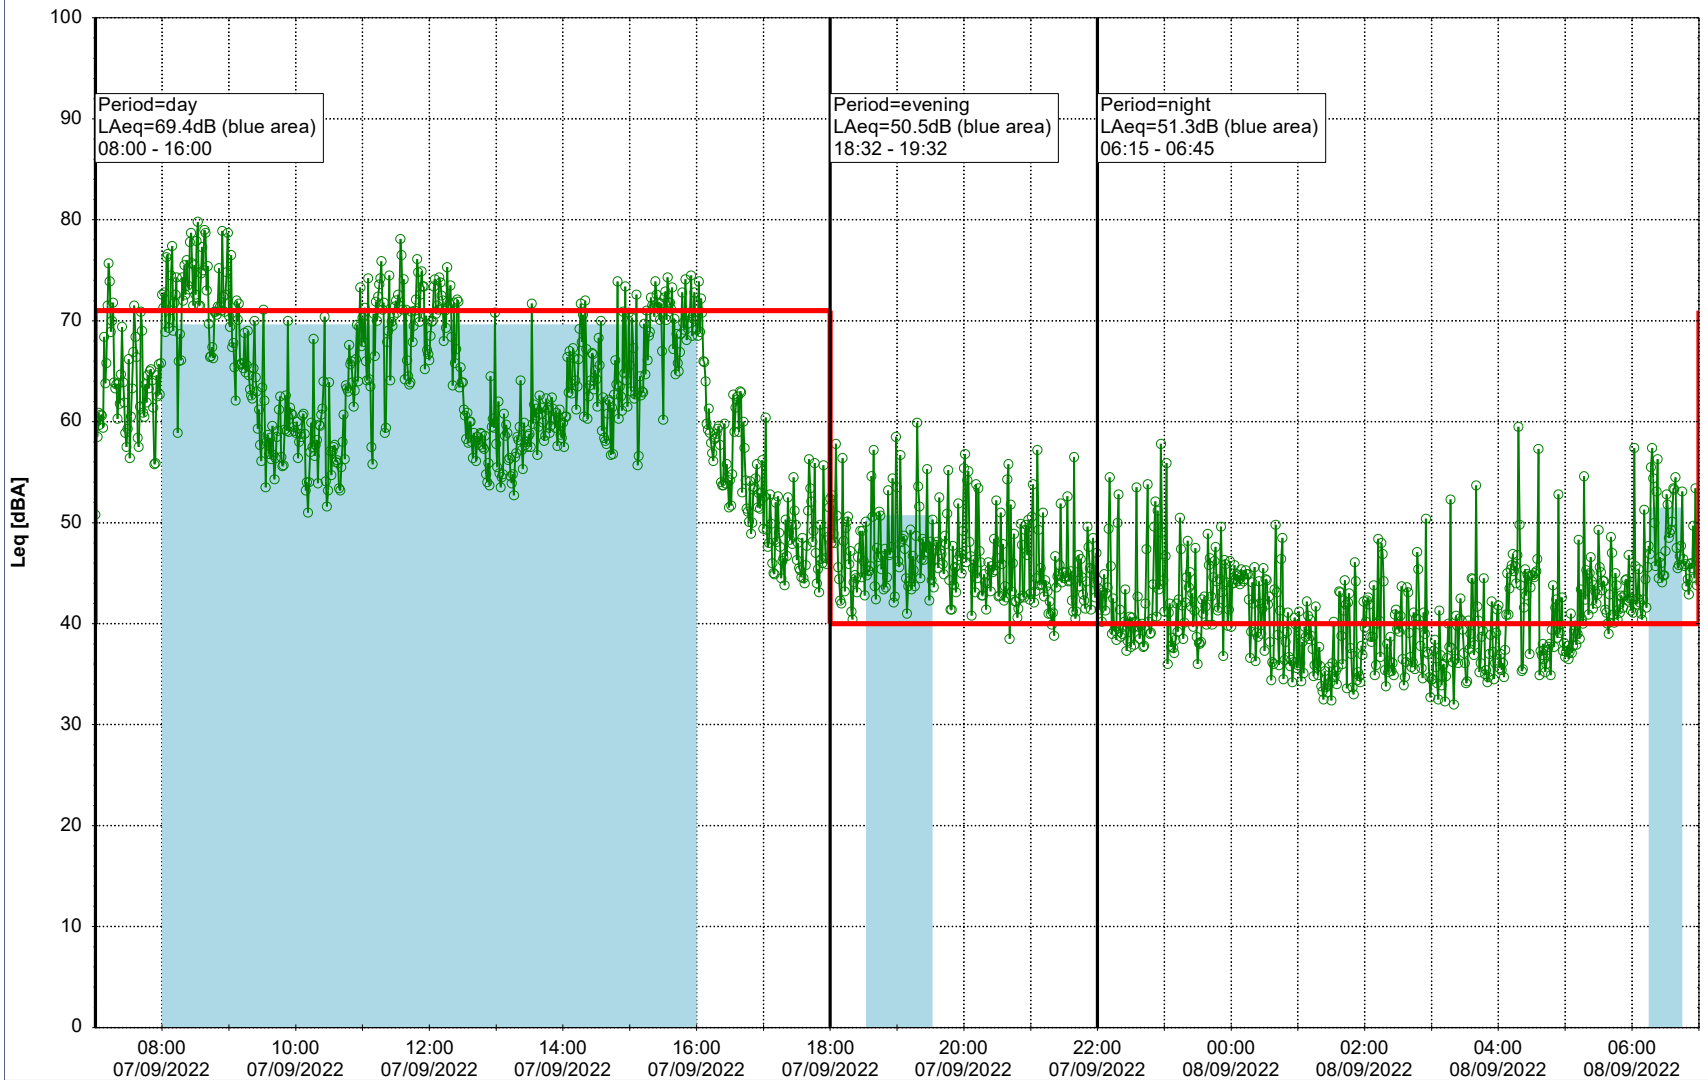

Plan View

Remarks

...

Noise Time Related Diagram

07/09/2022
08/09/2022

○ ○ ○ ○ NEL_NS01

Project: Kronos Sydhavnen
Construction: Ny Ellebjerg
Location: N-V

08/09/2022
09/09/2022

Plan View

Remarks

...

Noise Time Related Diagram

○○○ NEL_NS01

Project: Kronos Sydhavnen
Construction: Ny Ellebjerg
Location: N-V

Plan View

Remarks

...

Noise Time Related Diagram

09/09/2022
10/09/2022

○ ○ ○ ○ NEL_NS01

Project: Kronos Sydhavnen
Construction: Ny Ellebjerg
Location: N-V

Plan View

Remarks

...

Noise Time Related Diagram

10/09/2022
11/09/2022

○ ○ ○ ○ NEL_NS01

Project: Kronos Sydhavnen
Construction: Ny Ellebjerg
Location: N-V

Plan View

Remarks

...

Noise Time Related Diagram