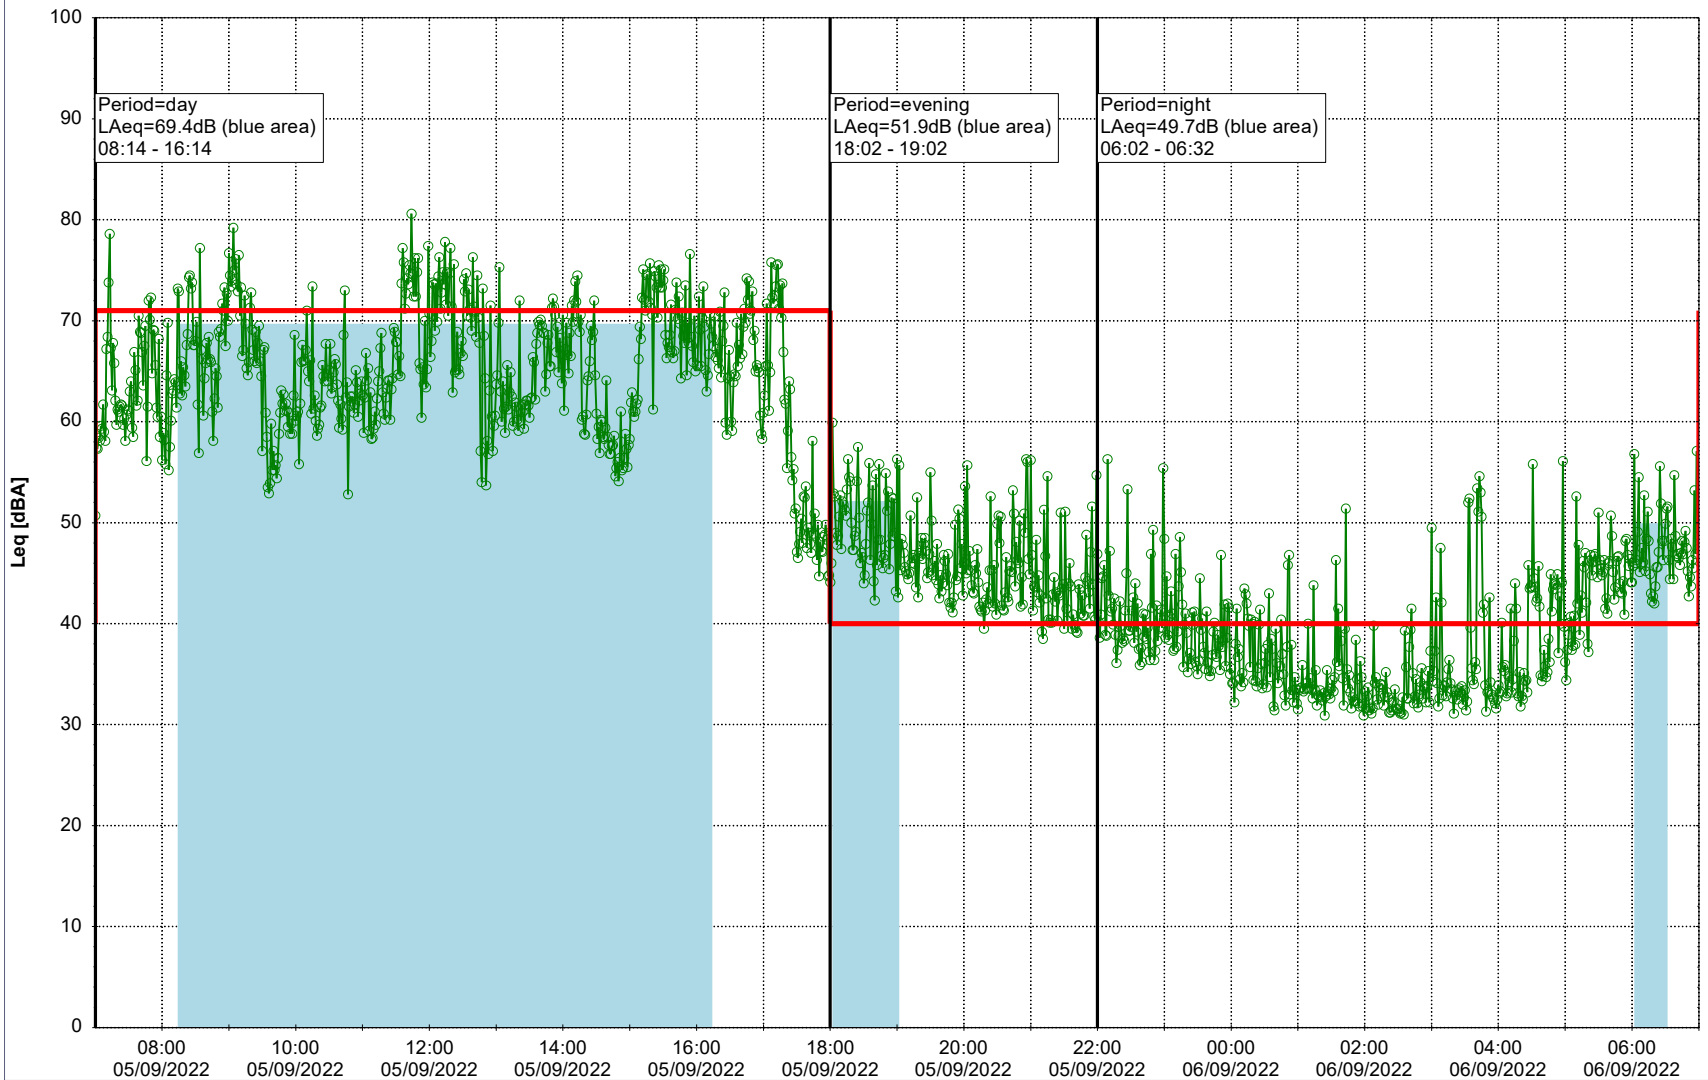

Project: Kronos Sydhavnen
Construction: Ny Ellebjerg
Location: N-V

Plan View

Remarks

...

Noise Time Related Diagram

05/09/2022

06/09/2022

○ ○ ○ NEL_NS01

Project: Kronos Sydhavnen
Construction: Ny Ellebjerg
Location: N-V

Plan View

Remarks

...

Noise Time Related Diagram

06/09/2022
07/09/2022

○○○ NEL_NS01

Project: Kronos Sydhavnen
Construction: Ny Ellebjerg
Location: N-V

Plan View

Remarks

...

Noise Time Related Diagram

07/09/2022
08/09/2022

○ ○ ○ ○ NEL_NS01

Project: Kronos Sydhavnen
Construction: Ny Ellebjerg
Location: N-V

08/09/2022
09/09/2022

Plan View

Remarks

...

Noise Time Related Diagram

○○○ NEL_NS01

Project: Kronos Sydhavnen
Construction: Ny Ellebjerg
Location: N-V

Plan View

Remarks