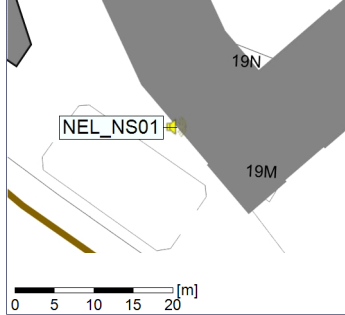

Project: Kronos Sydhavnen
Construction: Ny Ellebjerg
Location: N-V

Plan View

Remarks

...

Noise Time Related Diagram

05/09/2022

06/09/2022

○ ○ ○ NEL_NS01

Project: Kronos Sydhavnen
Construction: Ny Ellebjerg
Location: N-V

Plan View

Remarks

...

Noise Time Related Diagram

06/09/2022
07/09/2022

○○○ NEL_NS01

Project: Kronos Sydhavnen
Construction: Ny Ellebjerg
Location: N-V