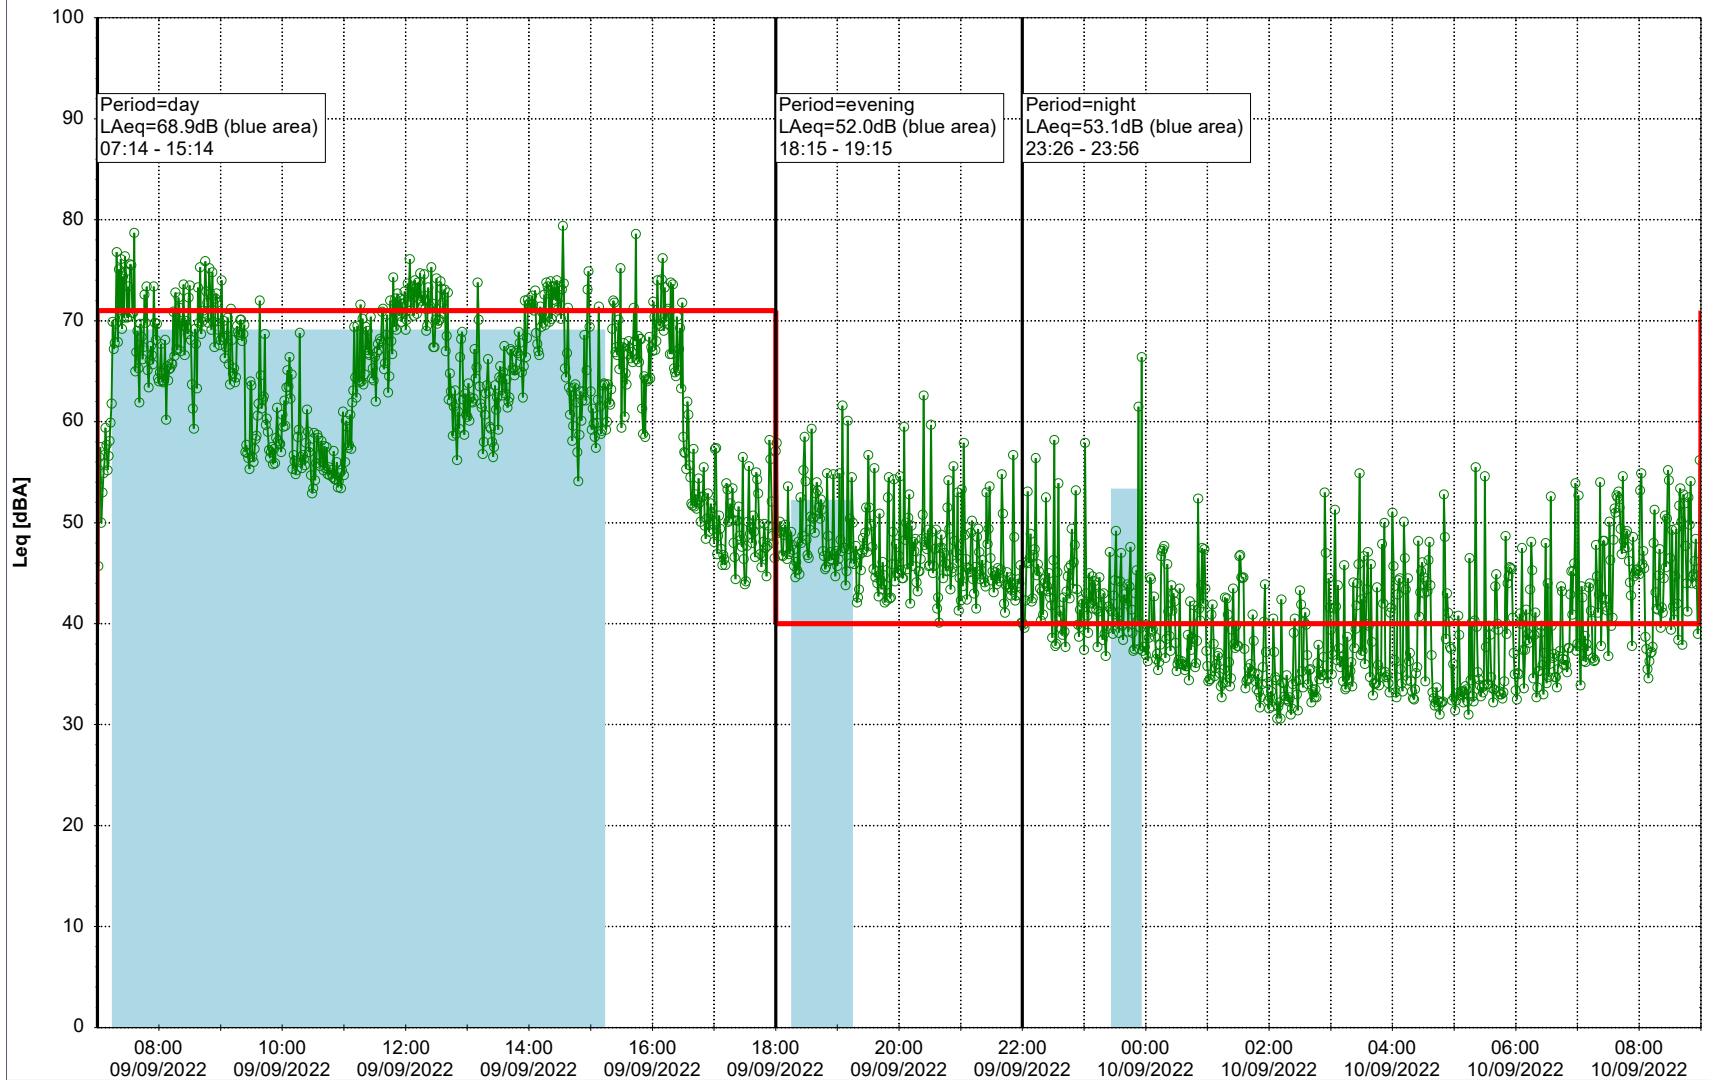

Plan View

Remarks

...

Noise Time Related Diagram

○○○ NEL_NS01

Project: Kronos Sydhavnen
Construction: Ny Ellebjerg
Location: N-V

Plan View

Remarks

...

Noise Time Related Diagram

09/09/2022
10/09/2022

○ ○ ○ ○ NEL_NS01

Project: Kronos Sydhavnen
Construction: Ny Ellebjerg
Location: N-V

Plan View

Remarks

...

Noise Time Related Diagram

10/09/2022
11/09/2022

○ ○ ○ ○ NEL_NS01

Project: Kronos Sydhavnen
Construction: Ny Ellebjerg
Location: N-V

Plan View

Remarks

...

Noise Time Related Diagram