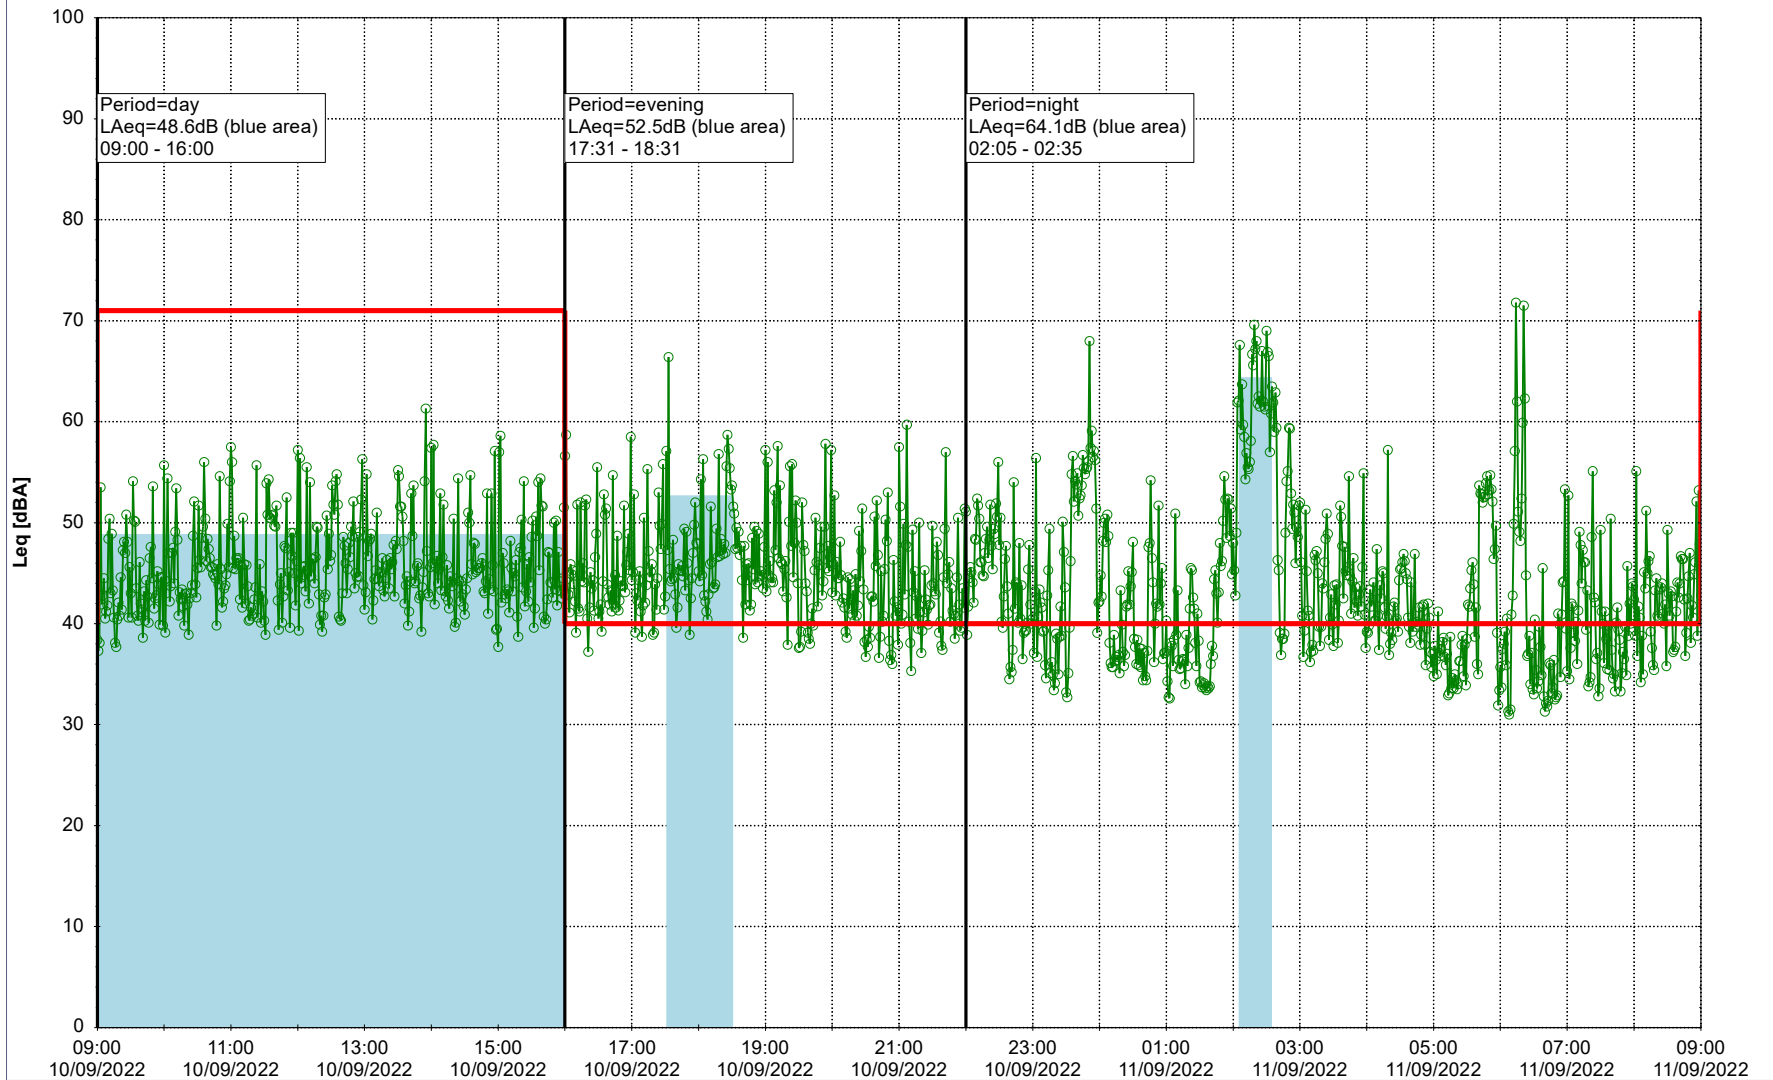

Plan View

Remarks

...

Noise Time Related Diagram

○○○ NEL_NS01

Project: Kronos Sydhavnen
Construction: Ny Ellebjerg
Location: N-V

Plan View

Remarks

...

Noise Time Related Diagram

09/09/2022
10/09/2022

○ ○ ○ ○ NEL_NS01

Project: Kronos Sydhavnen
Construction: Ny Ellebjerg
Location: N-V

Plan View

Remarks

...

Noise Time Related Diagram

10/09/2022
11/09/2022

○ ○ ○ ○ NEL_NS01

Project: Kronos Sydhavnen
Construction: Ny Ellebjerg
Location: N-V

Plan View

Remarks

...

Noise Time Related Diagram