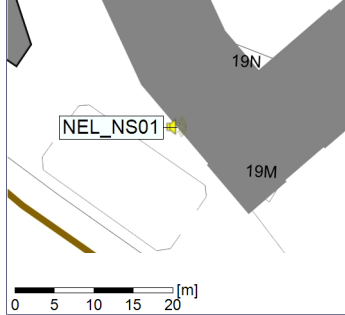

...

Noise Time Related Diagram

09/09/2022
10/09/2022

○ ○ ○ ○ NEL_NS01

Project: Kronos Sydhavnen
Construction: Ny Ellebjerg
Location: N-V

Plan View

Remarks

...

Noise Time Related Diagram

10/09/2022
11/09/2022

○ ○ ○ ○ NEL_NS01

Project: Kronos Sydhavnen
Construction: Ny Ellebjerg
Location: N-V

Plan View

Remarks

...

Noise Time Related Diagram