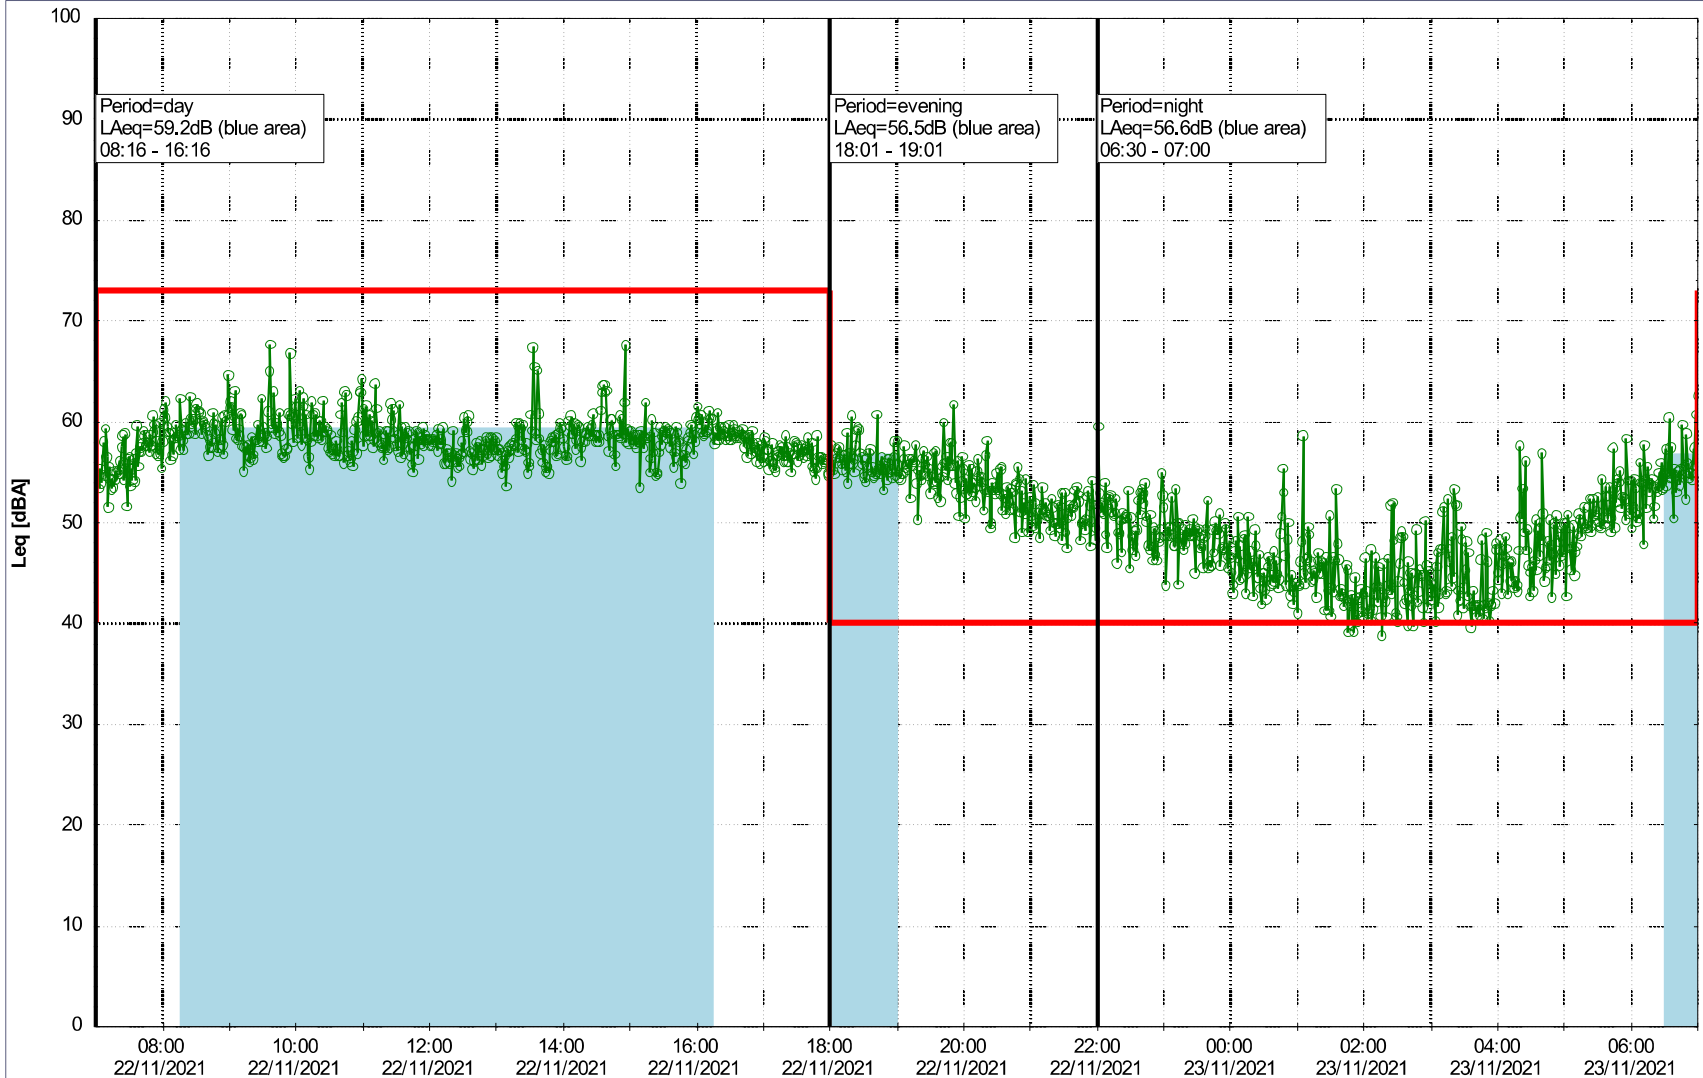

Project: Kronos Sydhavnen
Construction: Havneholmen
Location: N-V

Plan View

Remarks

...

Noise Time Related Diagram

22/11/2021
23/11/2021

o o o o HOL_NS01

Project: Kronos Sydhavnen
Construction: Havneholmen
Location: N-V

Plan View

Remarks

...

Noise Time Related Diagram

23/11/2021
24/11/2021

○○○ HOL_NS01

Project: Kronos Sydhavnen
Construction: Havneholmen
Location: N-V

Plan View

Remarks

...

Noise Time Related Diagram

24/11/2021
25/11/2021

o o o o HOL_NS01

Project: Kronos Sydhavnen
Construction: Havneholmen
Location: N-V

Plan View

Remarks

Noise Time Related Diagram

26/11/2021
27/11/2021

o o o o HOL_NS01

Project: Kronos Sydhavnen
Construction: Havneholmen
Location: N-V

Plan View

Remarks

...

Noise Time Related Diagram