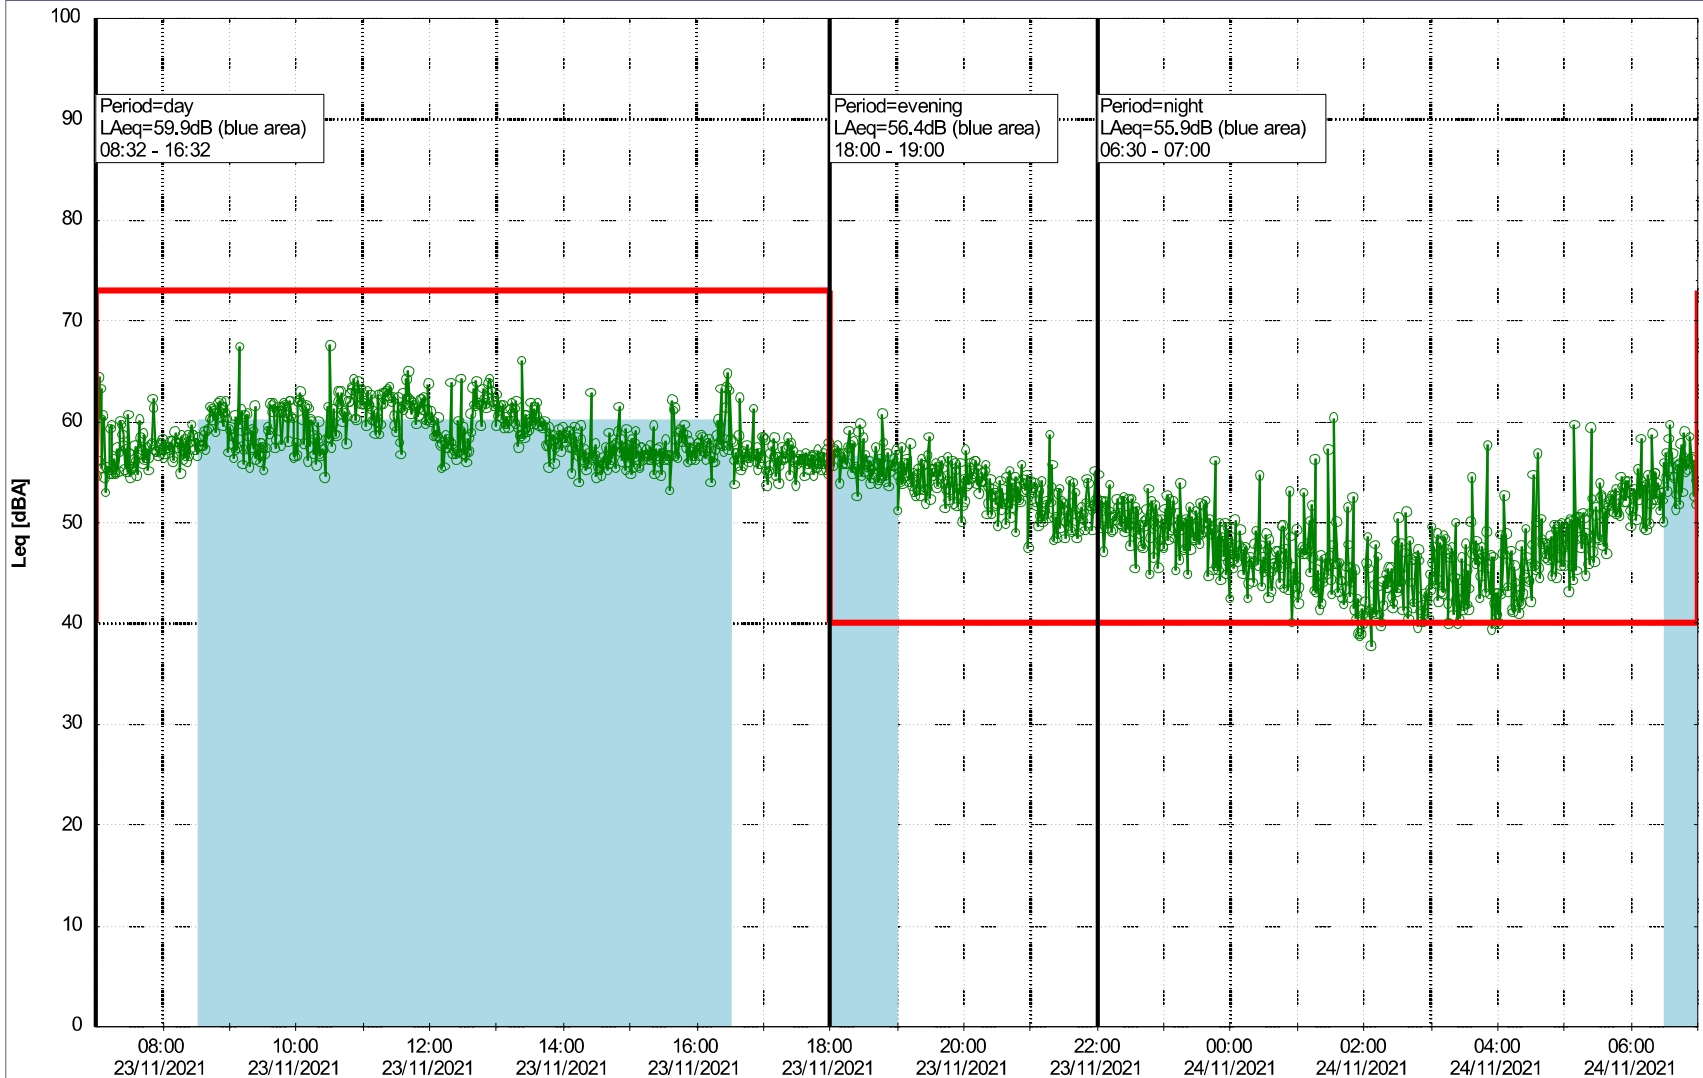

Plan View

Remarks

...

Noise Time Related Diagram

23/11/2021
24/11/2021

○○○ HOL_NS01

Project: Kronos Sydhavnen
Construction: Havneholmen
Location: N-V

Plan View

Remarks

...

Noise Time Related Diagram

24/11/2021
25/11/2021

o o o o HOL_NS01

Project: Kronos Sydhavnen
Construction: Havneholmen
Location: N-V

Plan View

Remarks

...

Noise Time Related Diagram

25/11/2021
26/11/2021

o o o o HOL_NS01

Project: Kronos Sydhavnen
Construction: Havneholmen
Location: N-V

Plan View

Remarks

...

Noise Time Related Diagram

26/11/2021
27/11/2021

o o o o HOL_NS01

Project: Kronos Sydhavnen
Construction: Havneholmen
Location: N-V

Plan View

Remarks

...

Noise Time Related Diagram