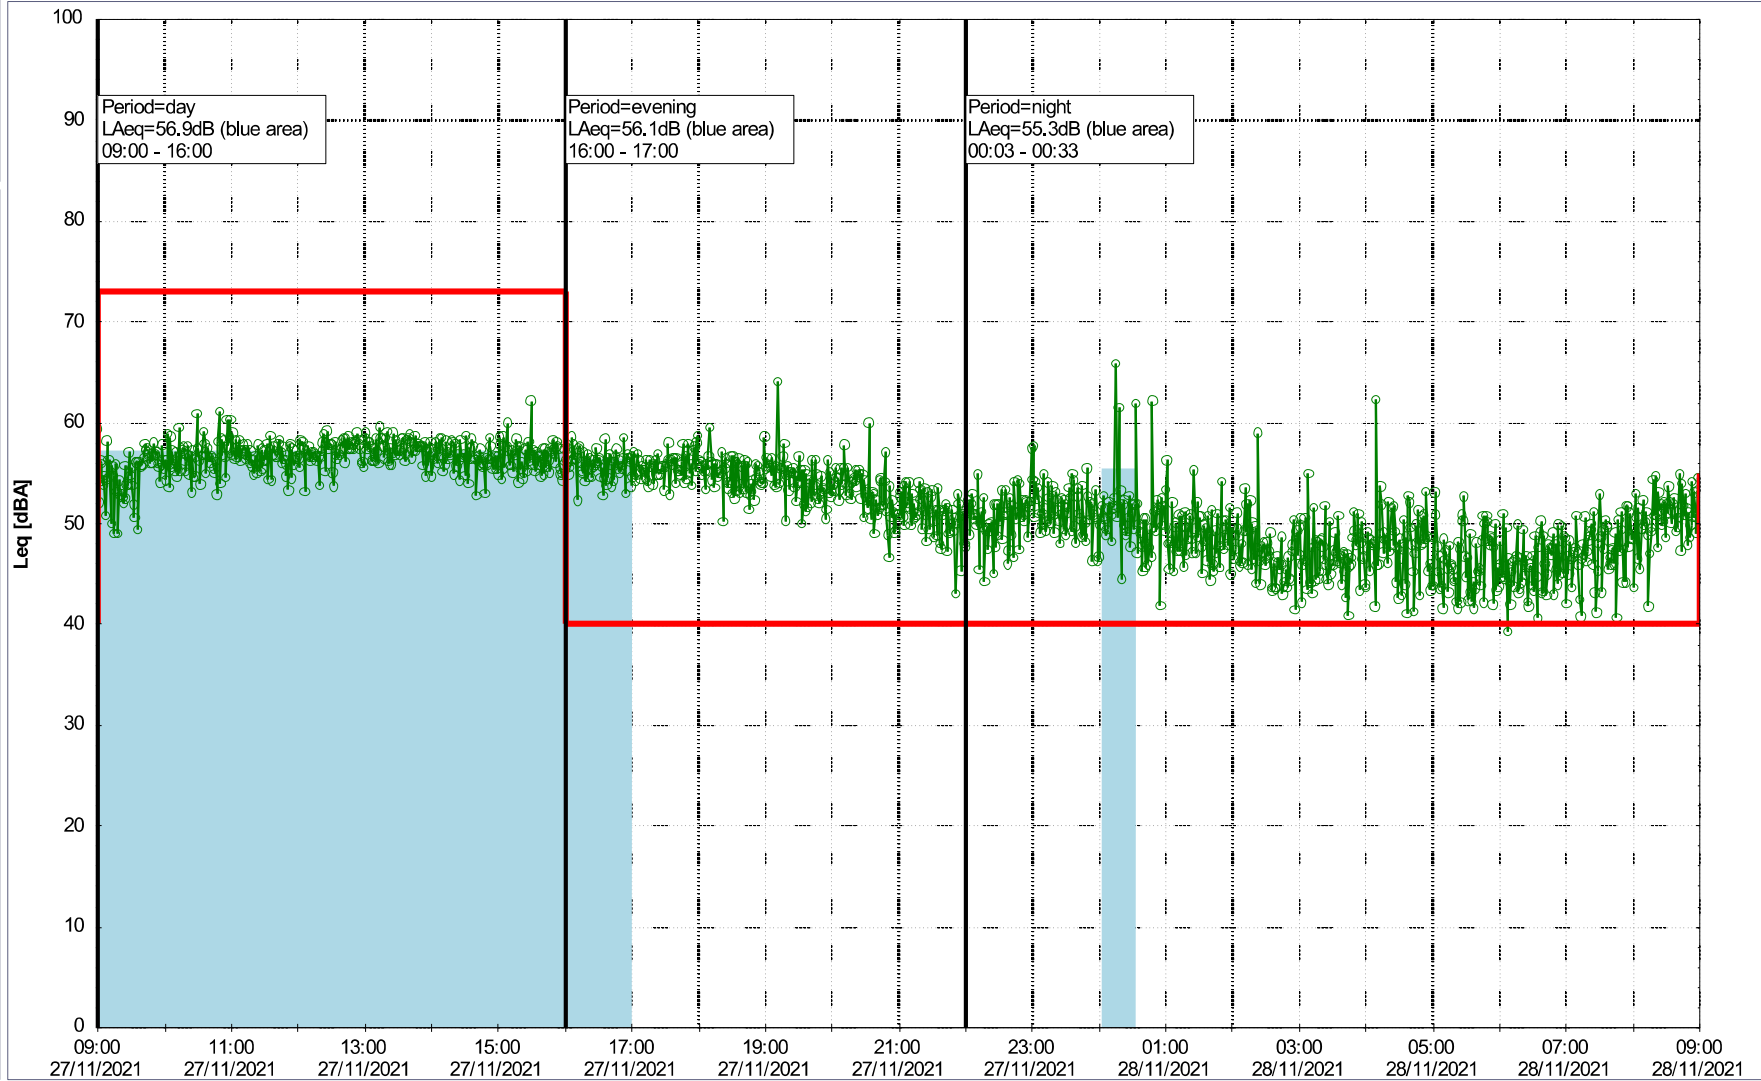

Noise Time Related Diagram

26/11/2021
27/11/2021

o o o o HOL_NS01

Project: Kronos Sydhavnen
Construction: Havneholmen
Location: N-V

Plan View

Remarks

...

Noise Time Related Diagram

27/11/2021
28/11/2021

o o o o HOL_NS01

Project: Kronos Sydhavnen
Construction: Havneholmen
Location: N-V

Plan View

Remarks

...

Noise Time Related Diagram

28/11/2021
29/11/2021