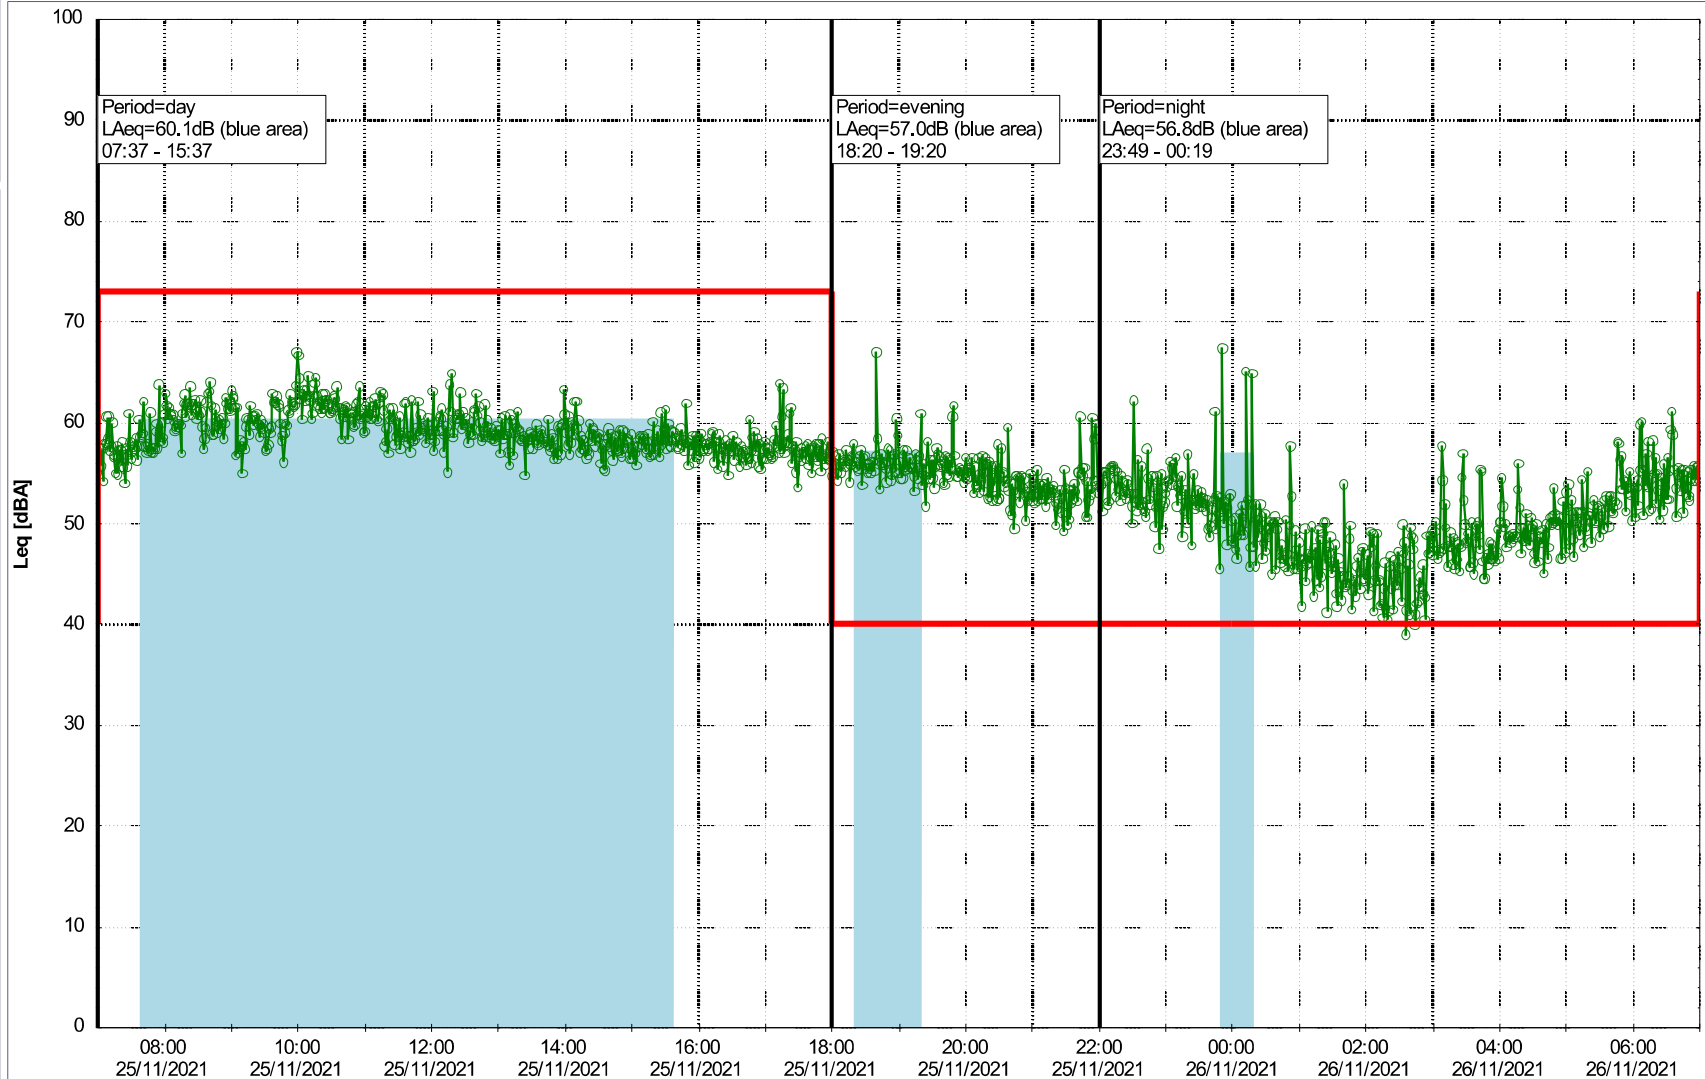

Remarks

...

Noise Time Related Diagram

24/11/2021
25/11/2021

o o o o HOL_NS01

Project: Kronos Sydhavnen
Construction: Havneholmen
Location: N-V

Plan View

Remarks

...

Noise Time Related Diagram

25/11/2021
26/11/2021

o o o o HOL_NS01

Project: Kronos Sydhavnen
Construction: Havneholmen
Location: N-V

Plan View

Remarks

...

Noise Time Related Diagram

26/11/2021
27/11/2021

o o o o HOL_NS01

Project: Kronos Sydhavnen
Construction: Havneholmen
Location: N-V

Plan View

Remarks

...

Noise Time Related Diagram