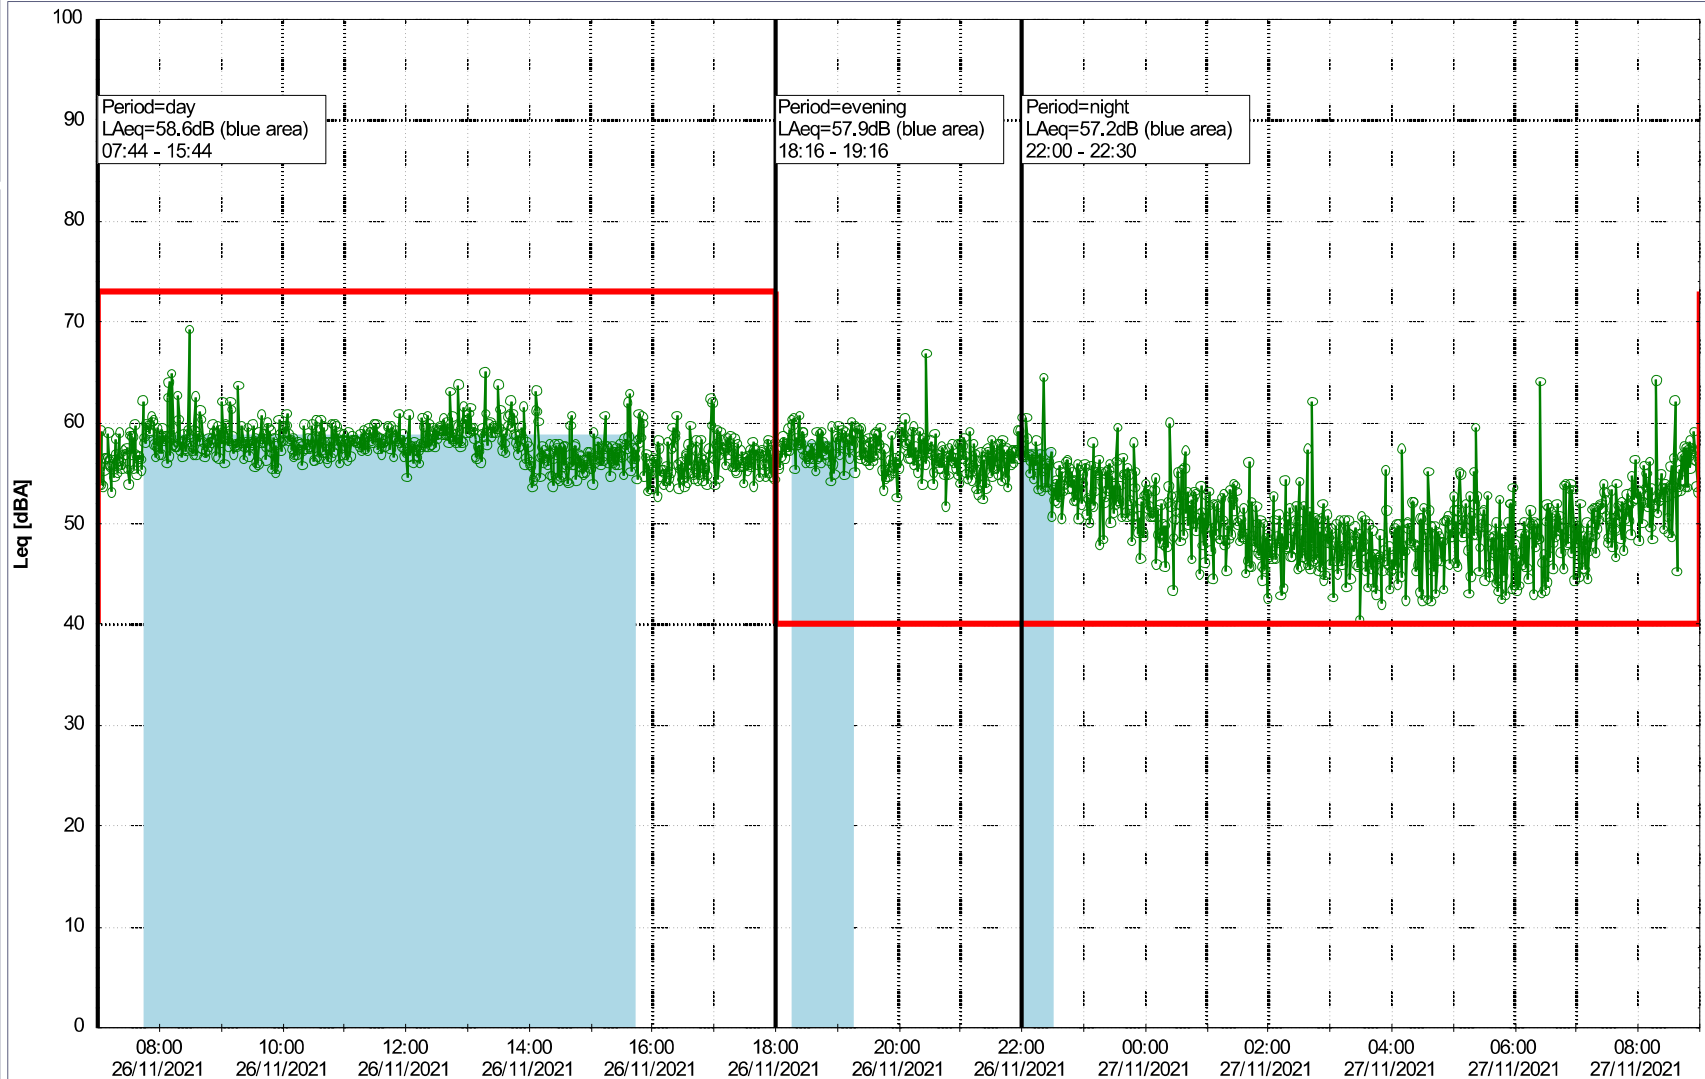

...

Noise Time Related Diagram

25/11/2021
26/11/2021

o o o o HOL_NS01

Project: Kronos Sydhavnen
Construction: Havneholmen
Location: N-V

Plan View

Remarks

...

Noise Time Related Diagram

26/11/2021
27/11/2021

o o o o HOL_NS01

Project: Kronos Sydhavnen
Construction: Havneholmen
Location: N-V

Plan View

Remarks

...

Noise Time Related Diagram

27/11/2021
28/11/2021

o o o o HOL_NS01

Project: Kronos Sydhavnen
Construction: Havneholmen
Location: N-V

Plan View

Remarks

...

Noise Time Related Diagram

28/11/2021
29/11/2021