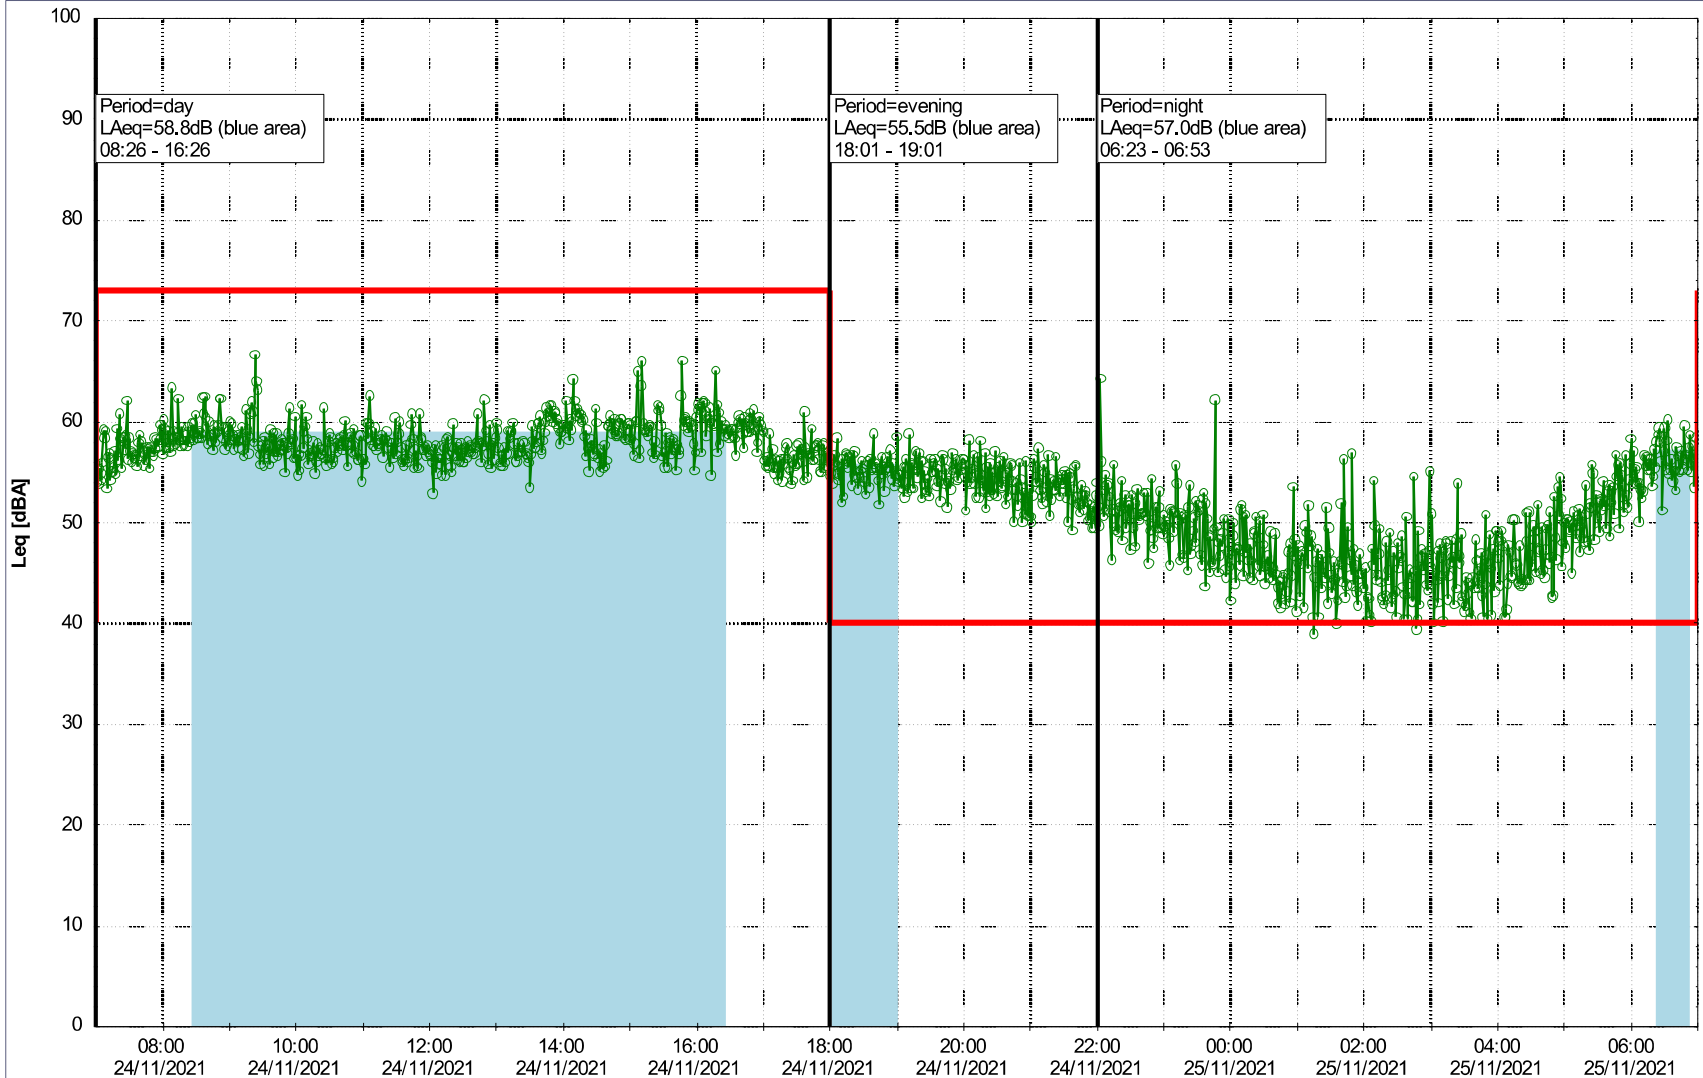

Plan View

Remarks

...

Noise Time Related Diagram

23/11/2021
24/11/2021

○○○ HOL_NS01

Project: Kronos Sydhavnen
Construction: Havneholmen
Location: N-V

Plan View

Remarks

...

Noise Time Related Diagram

24/11/2021
25/11/2021

o o o o HOL_NS01

Project: Kronos Sydhavnen
Construction: Havneholmen
Location: N-V

Plan View

Remarks

...

Noise Time Related Diagram

25/11/2021
26/11/2021

o o o o HOL_NS01

Project: Kronos Sydhavnen
Construction: Havneholmen
Location: N-V

Plan View

Remarks

...

Noise Time Related Diagram

26/11/2021
27/11/2021

o o o o HOL_NS01

Project: Kronos Sydhavnen
Construction: Havneholmen
Location: N-V

Plan View

Remarks

...

Noise Time Related Diagram