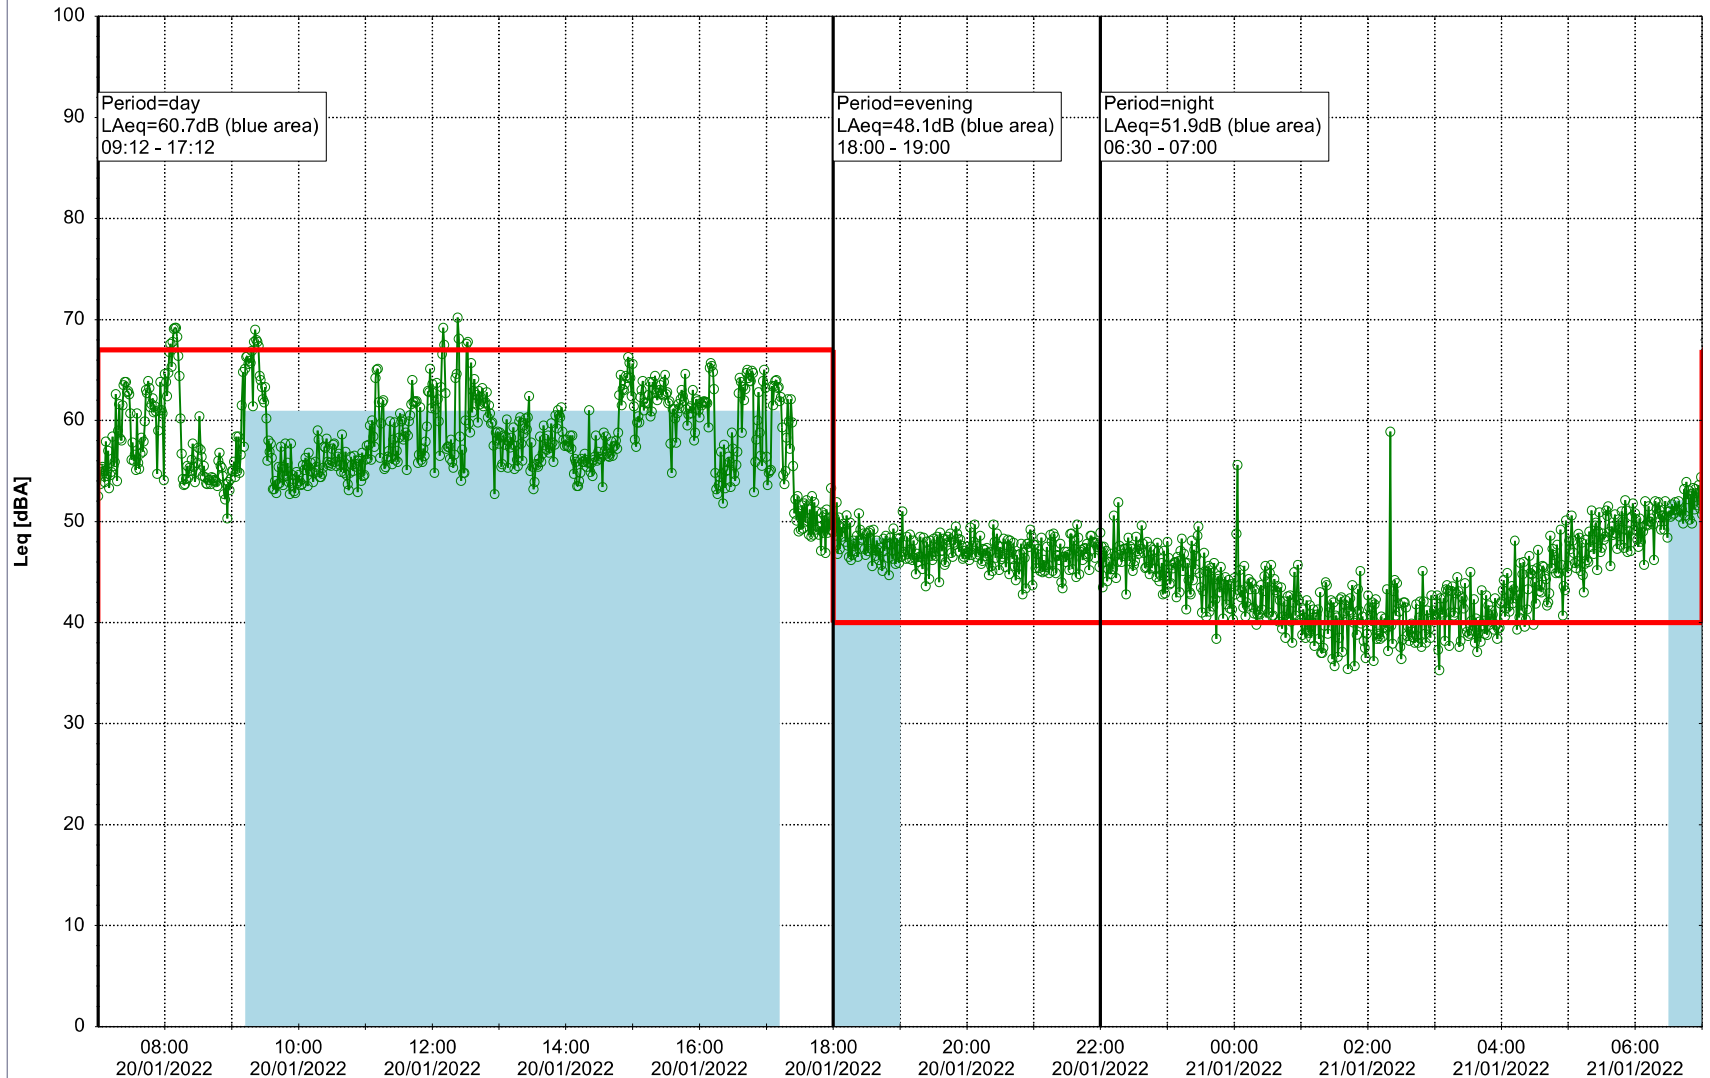

Noise Time Related Diagram

19/01/2022
20/01/2022

○○○○ SLU_NS01

Project: Kronos Sydhavnen
Construction: Sluseholmen
Location: N-V

Plan View

Remarks

...

Noise Time Related Diagram

20/01/2022
21/01/2022

○○○○ SLU_NS01

Project: Kronos Sydhavnen
Construction: Sluseholmen
Location: N-V

Plan View

Remarks

...

Noise Time Related Diagram

21/01/2022
22/01/2022

○○○○ SLU_NS01

Project: Kronos Sydhavnen
Construction: Sluseholmen
Location: N-V

Plan View

Noise Time Related Diagram

22/01/2022
23/01/2022

○○○ SLU_NS01

Project: Kronos Sydhavnen
Construction: Sluseholmen
Location: N-V