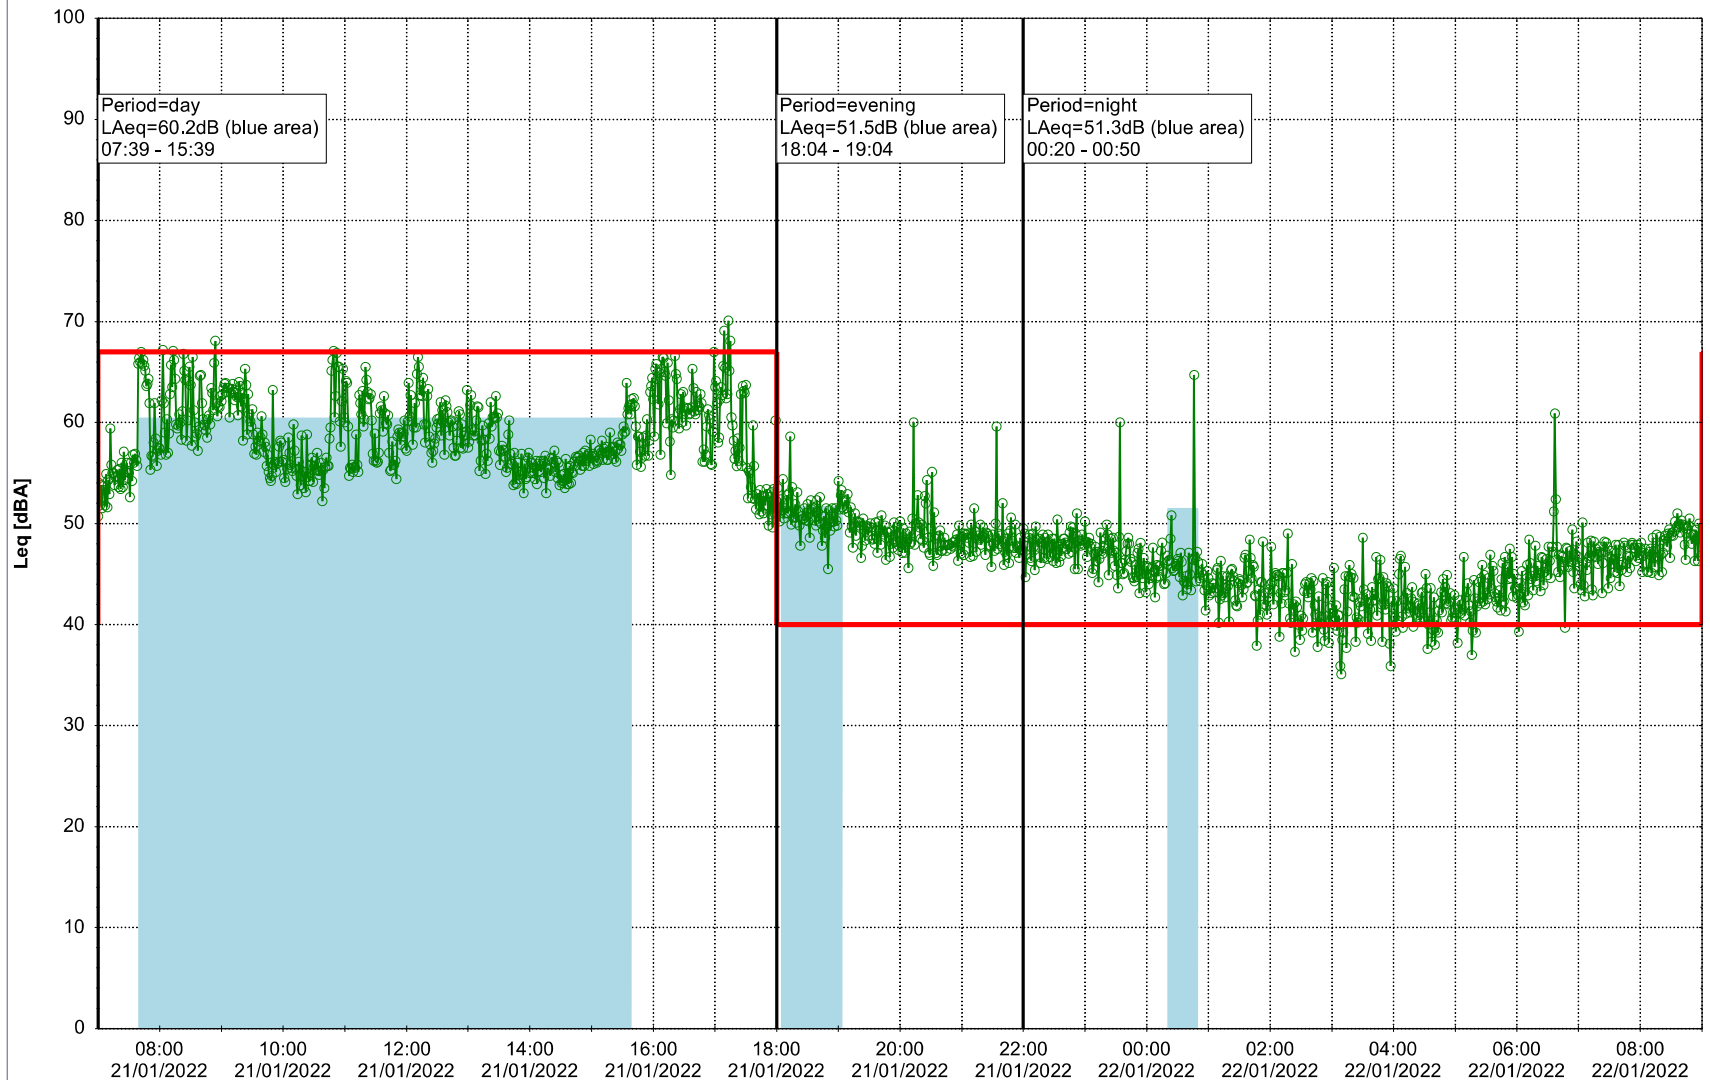

Noise Time Related Diagram

19/01/2022
20/01/2022

○○○○ SLU_NS01

Project: Kronos Sydhavnen
Construction: Sluseholmen
Location: N-V

Plan View

Remarks

...

Noise Time Related Diagram

20/01/2022
21/01/2022

○○○○ SLU_NS01

Project: Kronos Sydhavnen
Construction: Sluseholmen
Location: N-V

Plan View

Remarks

...

Noise Time Related Diagram

21/01/2022
22/01/2022

○○○○ SLU_NS01

Project: Kronos Sydhavnen
Construction: Sluseholmen
Location: N-V

Plan View

Noise Time Related Diagram

22/01/2022
23/01/2022

○○○ SLU_NS01

Project: Kronos Sydhavnen
Construction: Sluseholmen
Location: N-V

Plan View

Noise Time Related Diagram

23/01/2022
24/01/2022

○○○○ SLU_NS01