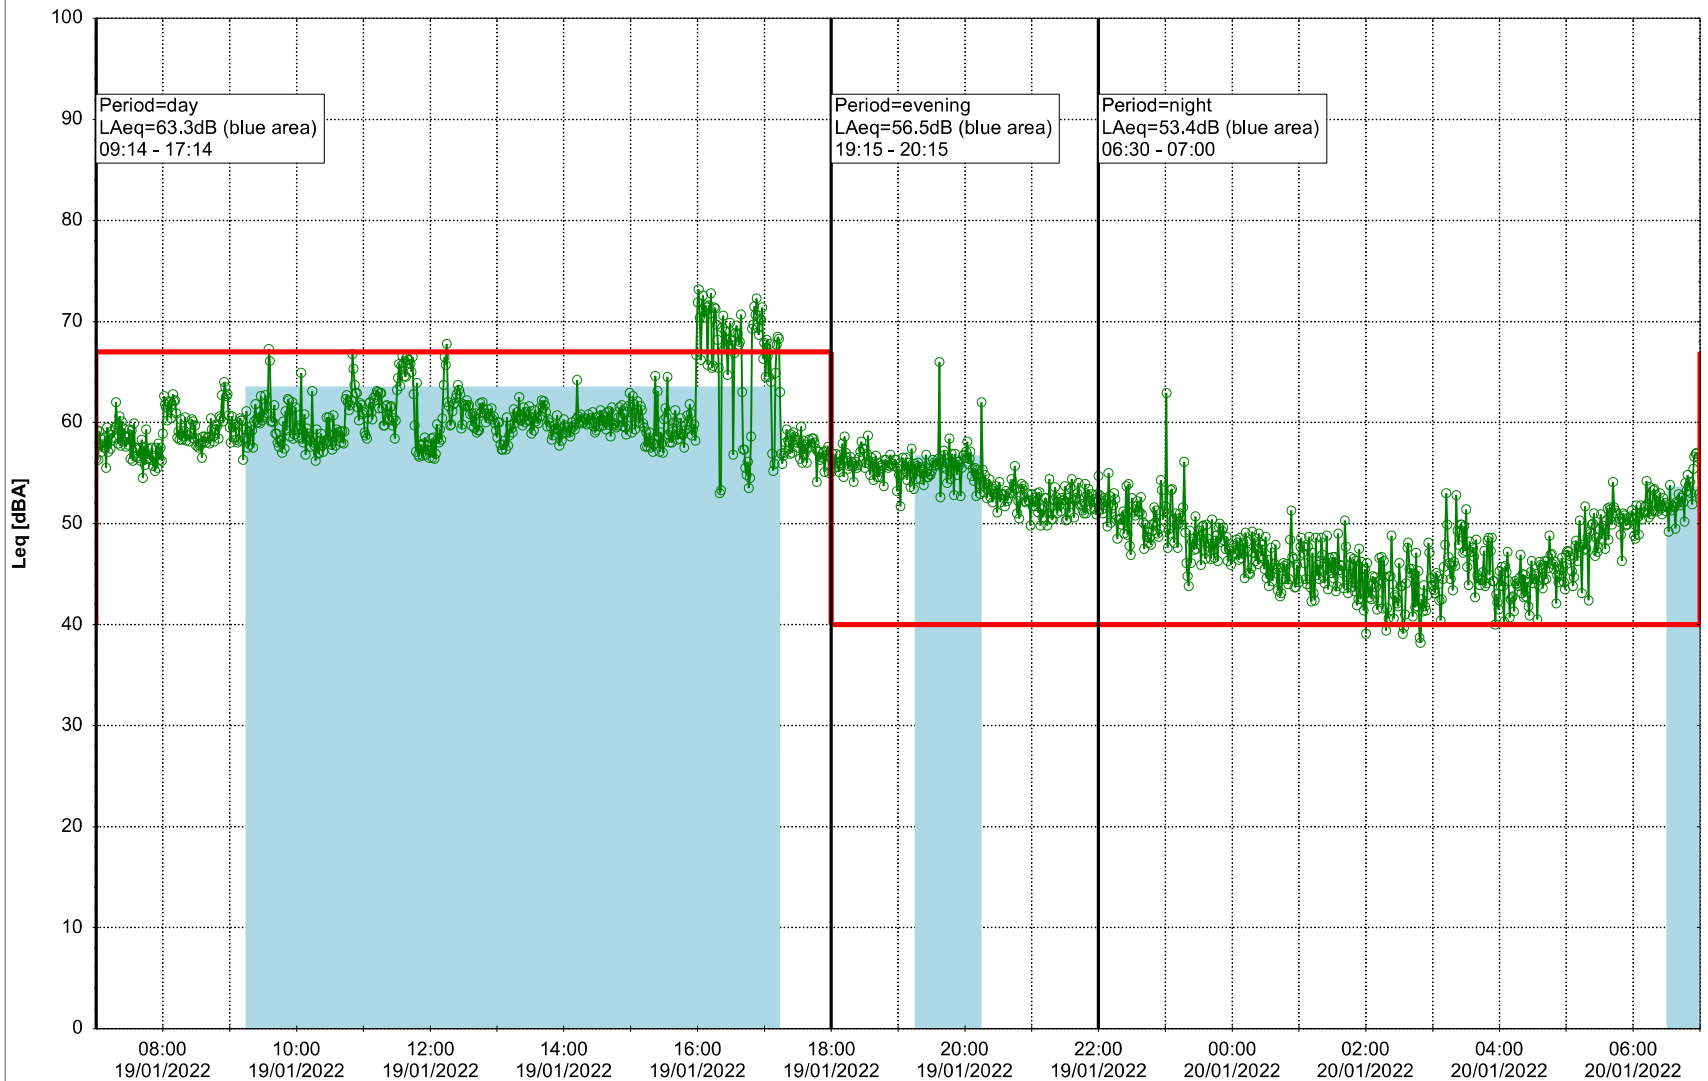

Plan View

Remarks

...

Noise Time Related Diagram

18/01/2022
19/01/2022

○○○○ SLU_NS01

Project: Kronos Sydhavnen
Construction: Sluseholmen
Location: N-V

Plan View

Noise Time Related Diagram

19/01/2022
20/01/2022

○○○○ SLU_NS01

Project: Kronos Sydhavnen
Construction: Sluseholmen
Location: N-V

Plan View

Remarks

...

Noise Time Related Diagram

20/01/2022
21/01/2022

○○○○ SLU_NS01

Project: Kronos Sydhavnen
Construction: Sluseholmen
Location: N-V

Plan View

Remarks

...

Noise Time Related Diagram

21/01/2022
22/01/2022

○○○○ SLU_NS01

Project: Kronos Sydhavnen
Construction: Sluseholmen
Location: N-V

Plan View

Noise Time Related Diagram

22/01/2022
23/01/2022

○○○ SLU_NS01

Project: Kronos Sydhavnen
Construction: Sluseholmen
Location: N-V