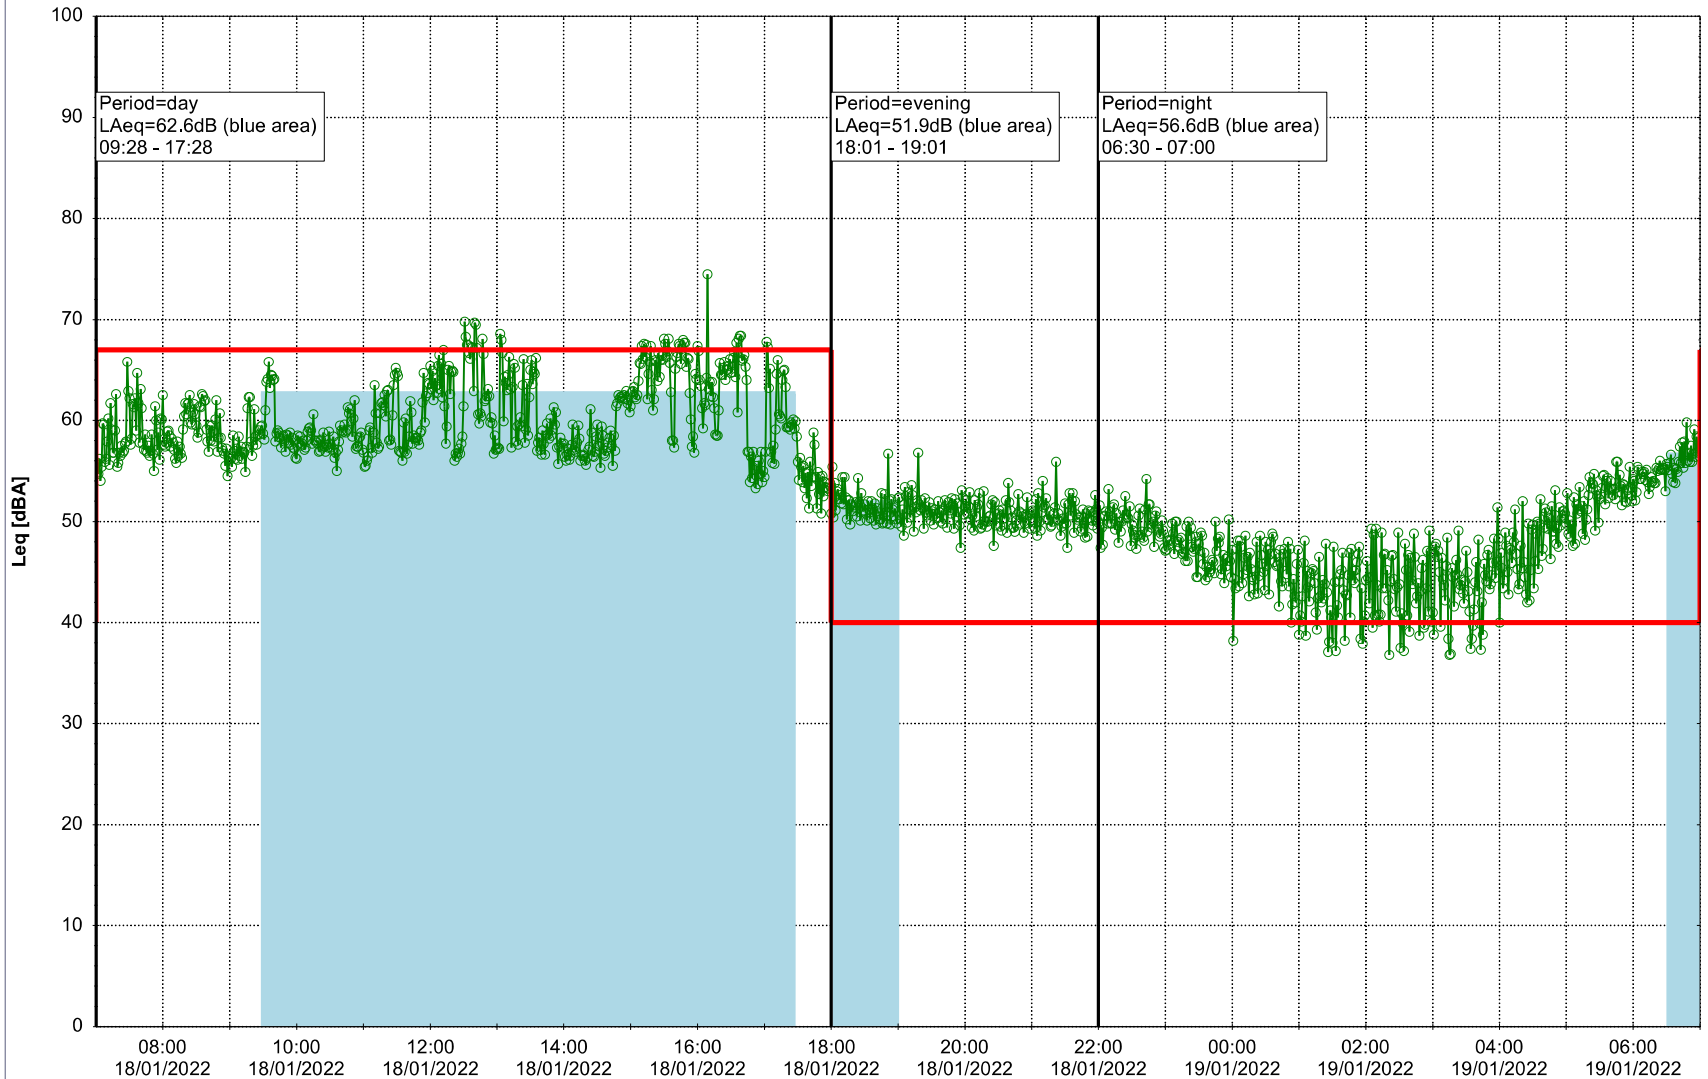

Plan View

Remarks

...

Noise Time Related Diagram

18/01/2022
19/01/2022

○○○○ SLU_NS01

Project: Kronos Sydhavnen
Construction: Sluseholmen
Location: N-V

Plan View

Noise Time Related Diagram

19/01/2022
20/01/2022

○○○○ SLU_NS01

Project: Kronos Sydhavnen
Construction: Sluseholmen
Location: N-V

Plan View

Remarks

...

Noise Time Related Diagram

20/01/2022
21/01/2022

○○○○ SLU_NS01

Project: Kronos Sydhavnen
Construction: Sluseholmen
Location: N-V

Plan View

Remarks

...

Noise Time Related Diagram

21/01/2022
22/01/2022

○○○○ SLU_NS01

Project: Kronos Sydhavnen
Construction: Sluseholmen
Location: N-V

Plan View

Noise Time Related Diagram

22/01/2022
23/01/2022

○○○ SLU_NS01

Project: Kronos Sydhavnen
Construction: Sluseholmen
Location: N-V