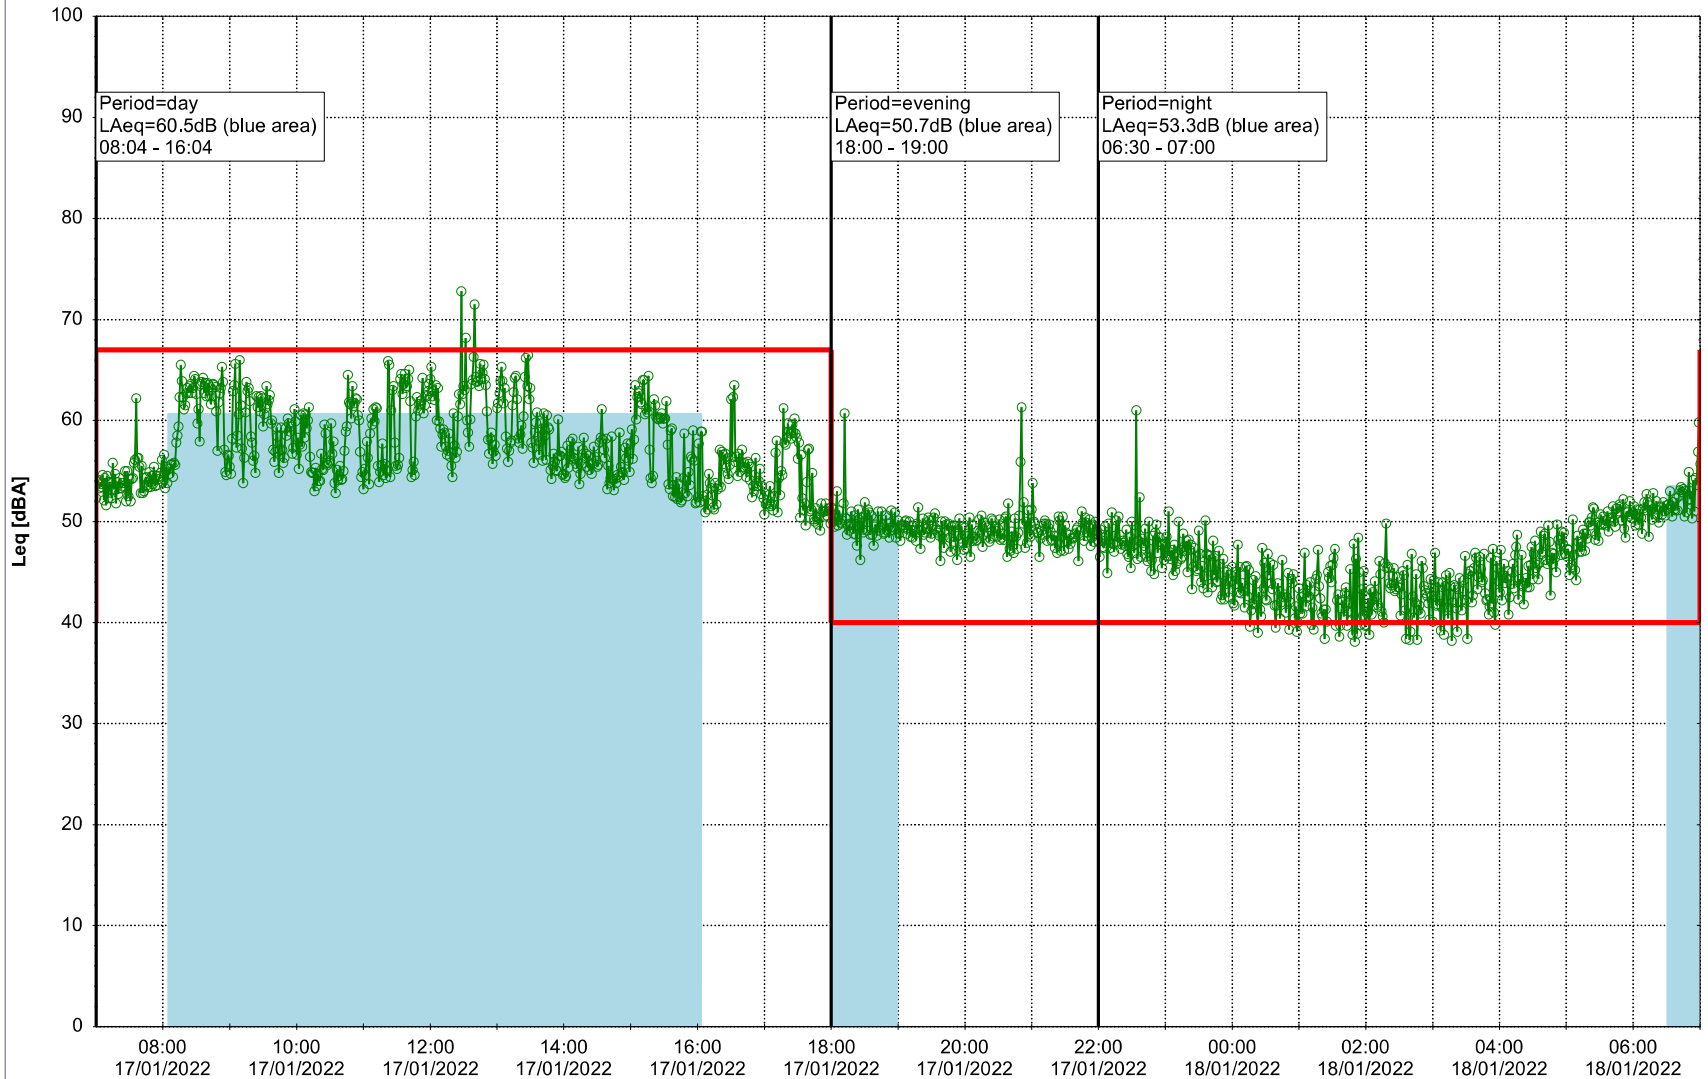

Project: Kronos Sydhavnen
Construction: Sluseholmen
Location: N-V

Plan View

Noise Time Related Diagram

17/01/2022
18/01/2022

○○○○ SLU_NS01

Remarks

...

Project: Kronos Sydhavnen
Construction: Sluseholmen
Location: N-V

Plan View

Remarks

...

Noise Time Related Diagram

18/01/2022
19/01/2022

○○○○ SLU_NS01

Project: Kronos Sydhavnen
Construction: Sluseholmen
Location: N-V

Plan View

Noise Time Related Diagram

19/01/2022
20/01/2022

○○○○ SLU_NS01

Project: Kronos Sydhavnen
Construction: Sluseholmen
Location: N-V

Plan View

Remarks

...

Noise Time Related Diagram

20/01/2022
21/01/2022

○○○○ SLU_NS01

Project: Kronos Sydhavnen
Construction: Sluseholmen
Location: N-V

Plan View

Remarks

...

Noise Time Related Diagram

21/01/2022
22/01/2022