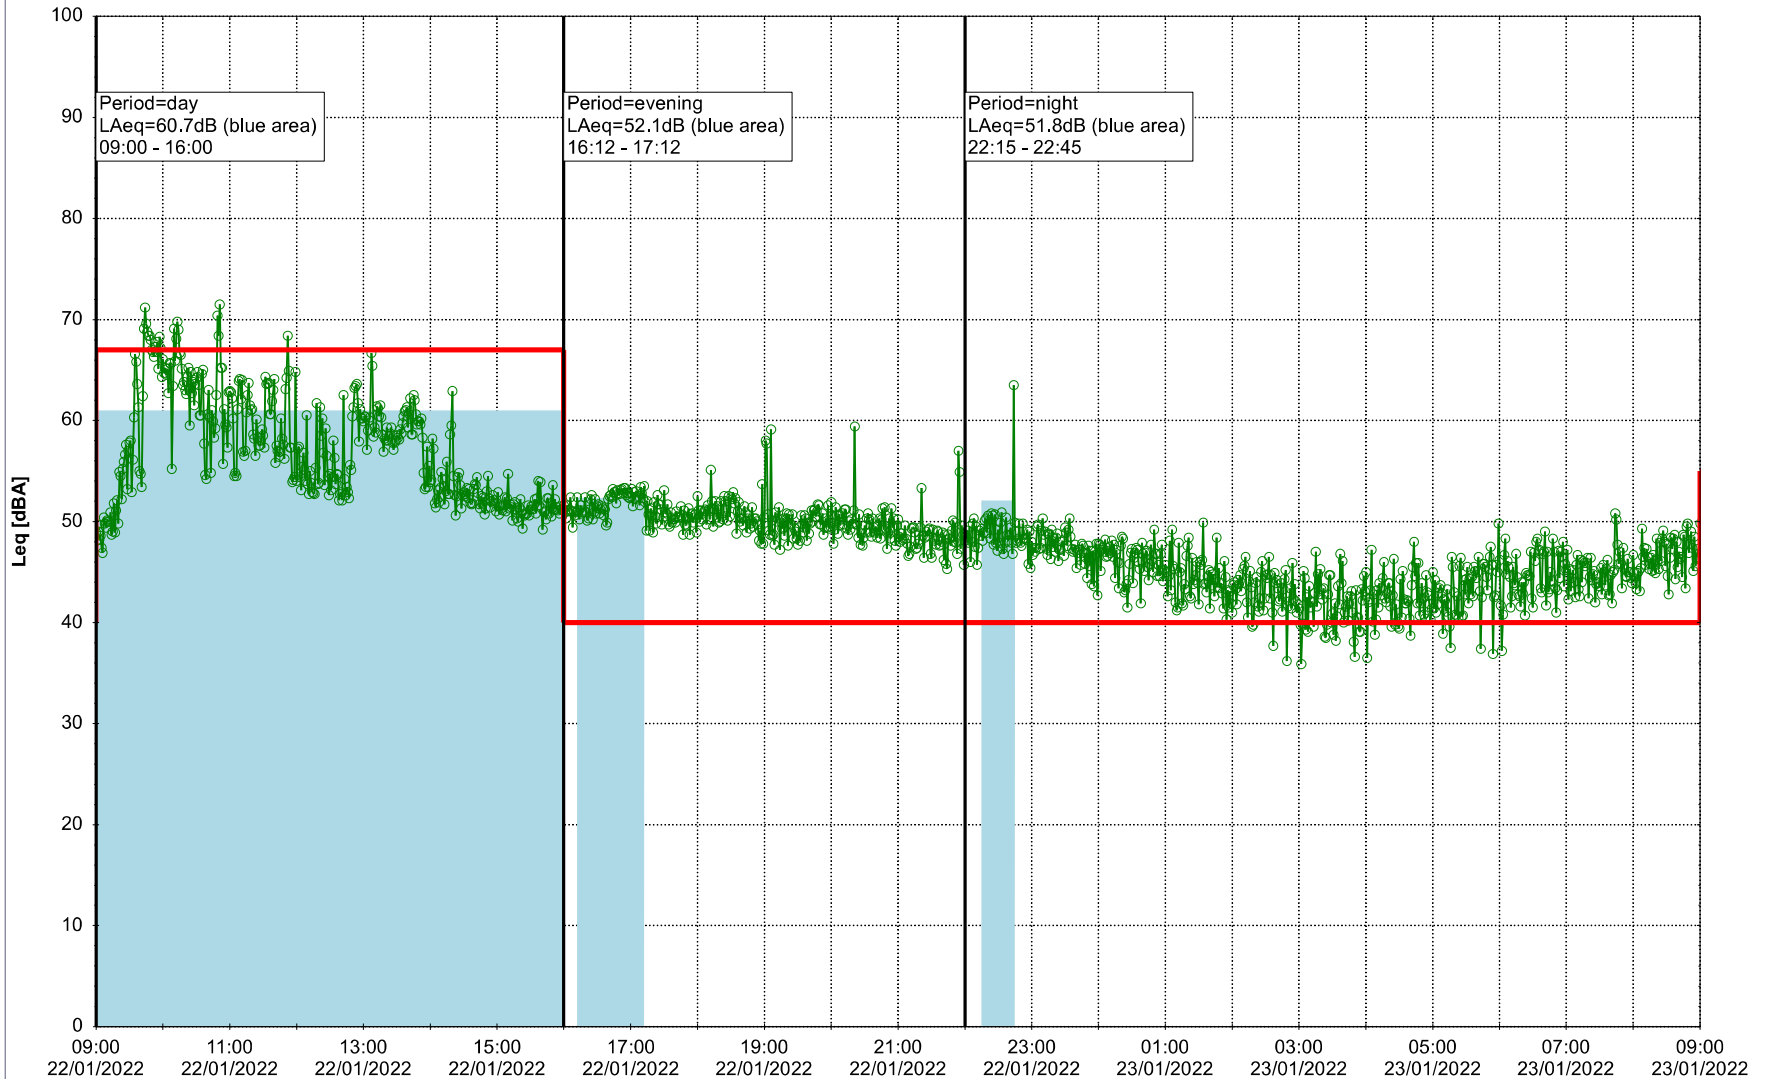

○○○○ SLU_NS01

Project: Kronos Sydhavnen
Construction: Sluseholmen
Location: N-V

Plan View

Noise Time Related Diagram

22/01/2022
23/01/2022

○○○ SLU_NS01

Project: Kronos Sydhavnen
Construction: Sluseholmen
Location: N-V

Plan View

Noise Time Related Diagram

23/01/2022
24/01/2022

○○○○ SLU_NS01