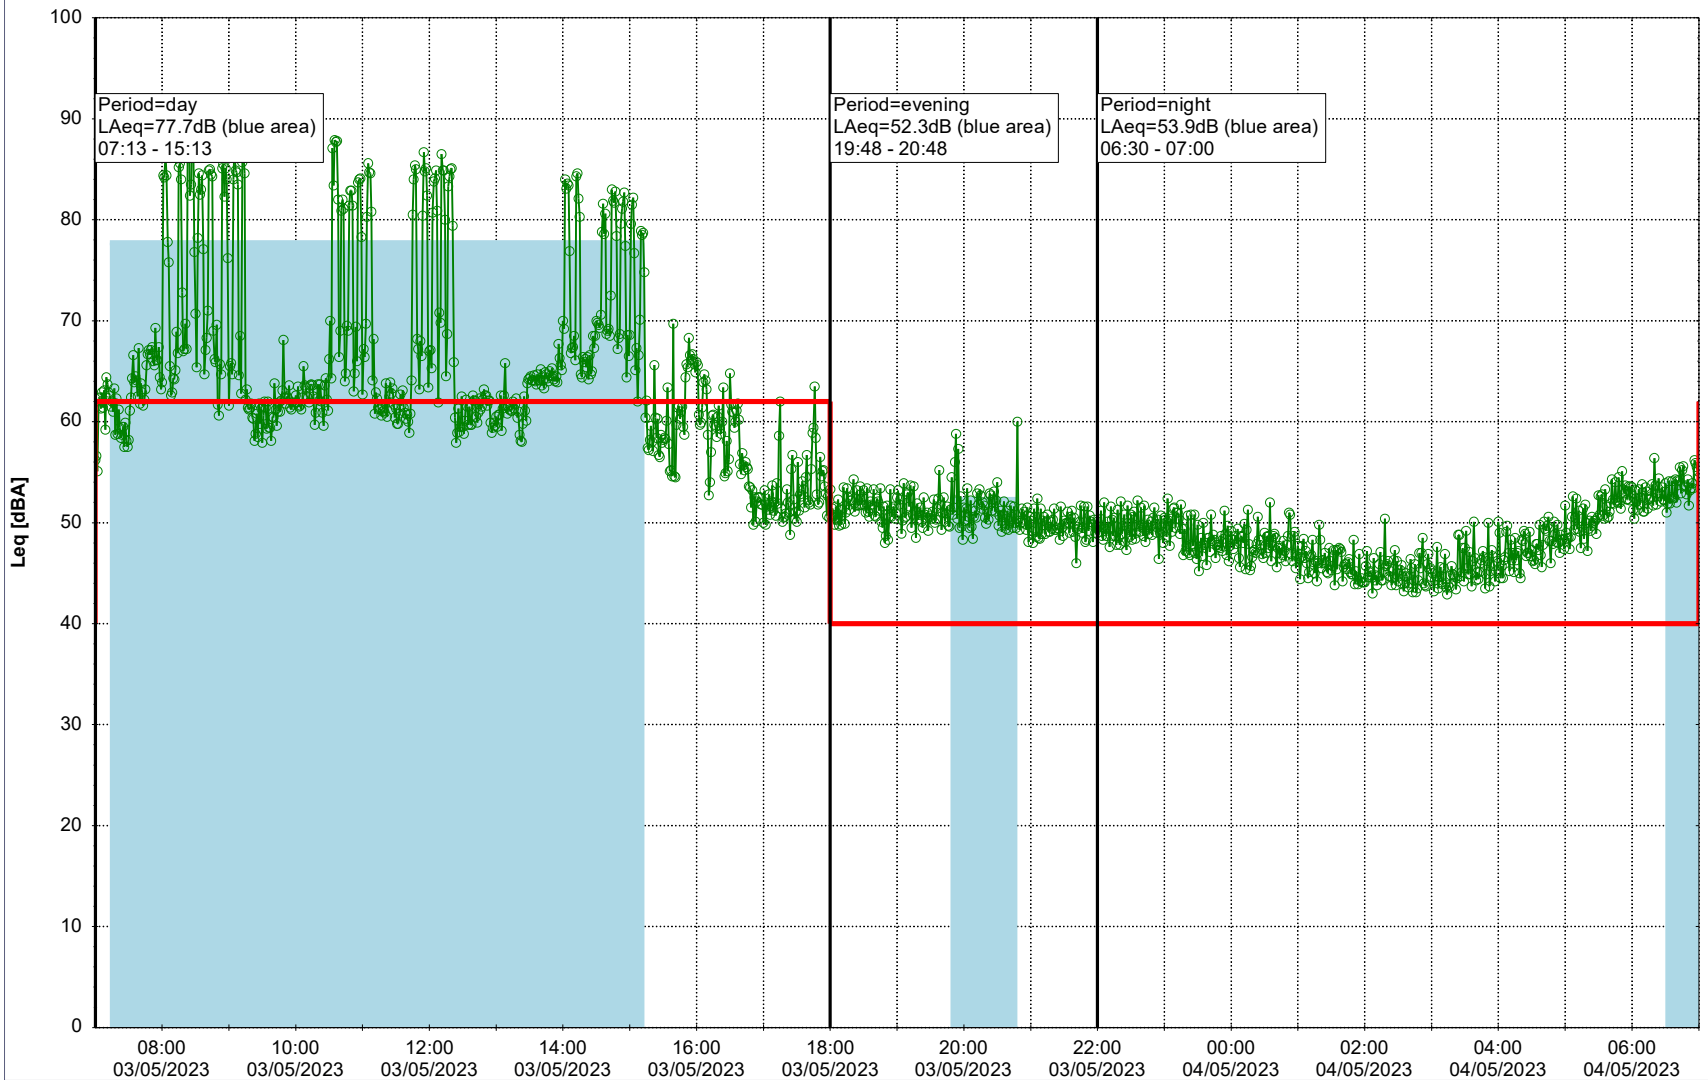

### Noise Time Related Diagram

02/05/2023  
03/05/2023

○○○○ SLU\_NS01

Project: Kronos Sydhavnen  
Construction: Sluseholmen  
Location: N-V

Plan View

0 5 10 15 20 [m]

Remarks

...

### Noise Time Related Diagram

03/05/2023  
04/05/2023

○○○○ SLU\_NS01

**Project:** Kronos Sydhavnen  
**Construction:** Sluseholmen  
**Location:** N-V

Plan View

Remarks

...