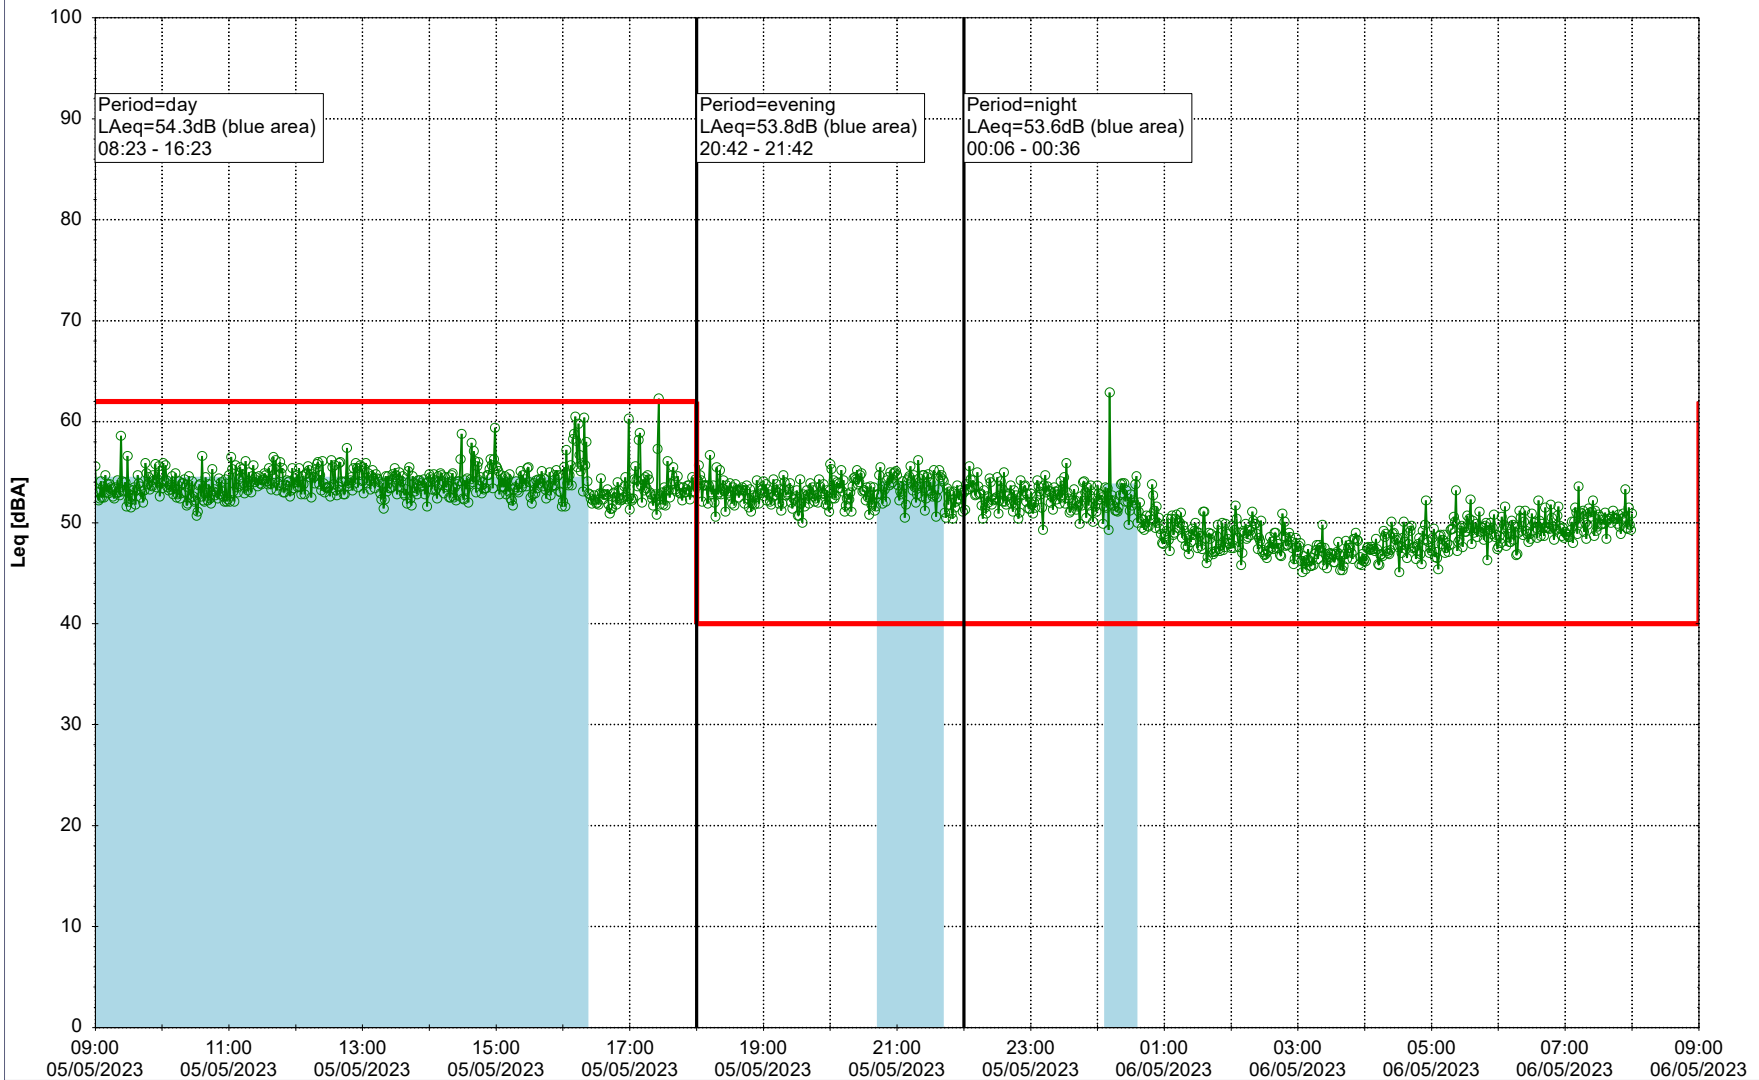

### Noise Time Related Diagram

04/05/2023  
05/05/2023

○○○○ SLU\_NS01

**Project:** Kronos Sydhavnen  
**Construction:** Sluseholmen  
**Location:** N-V

Plan View

Remarks

...

### Noise Time Related Diagram

05/05/2023  
06/05/2023

○○○○ SLU\_NS01

Project: Kronos Sydhavnen  
Construction: Sluseholmen  
Location: N-V

Plan View

Remarks

...

### Noise Time Related Diagram

06/05/2023  
07/05/2023

SLU\_NS01

Project: Kronos Sydhavnen  
Construction: Sluseholmen  
Location: N-V

Plan View

Remarks

...