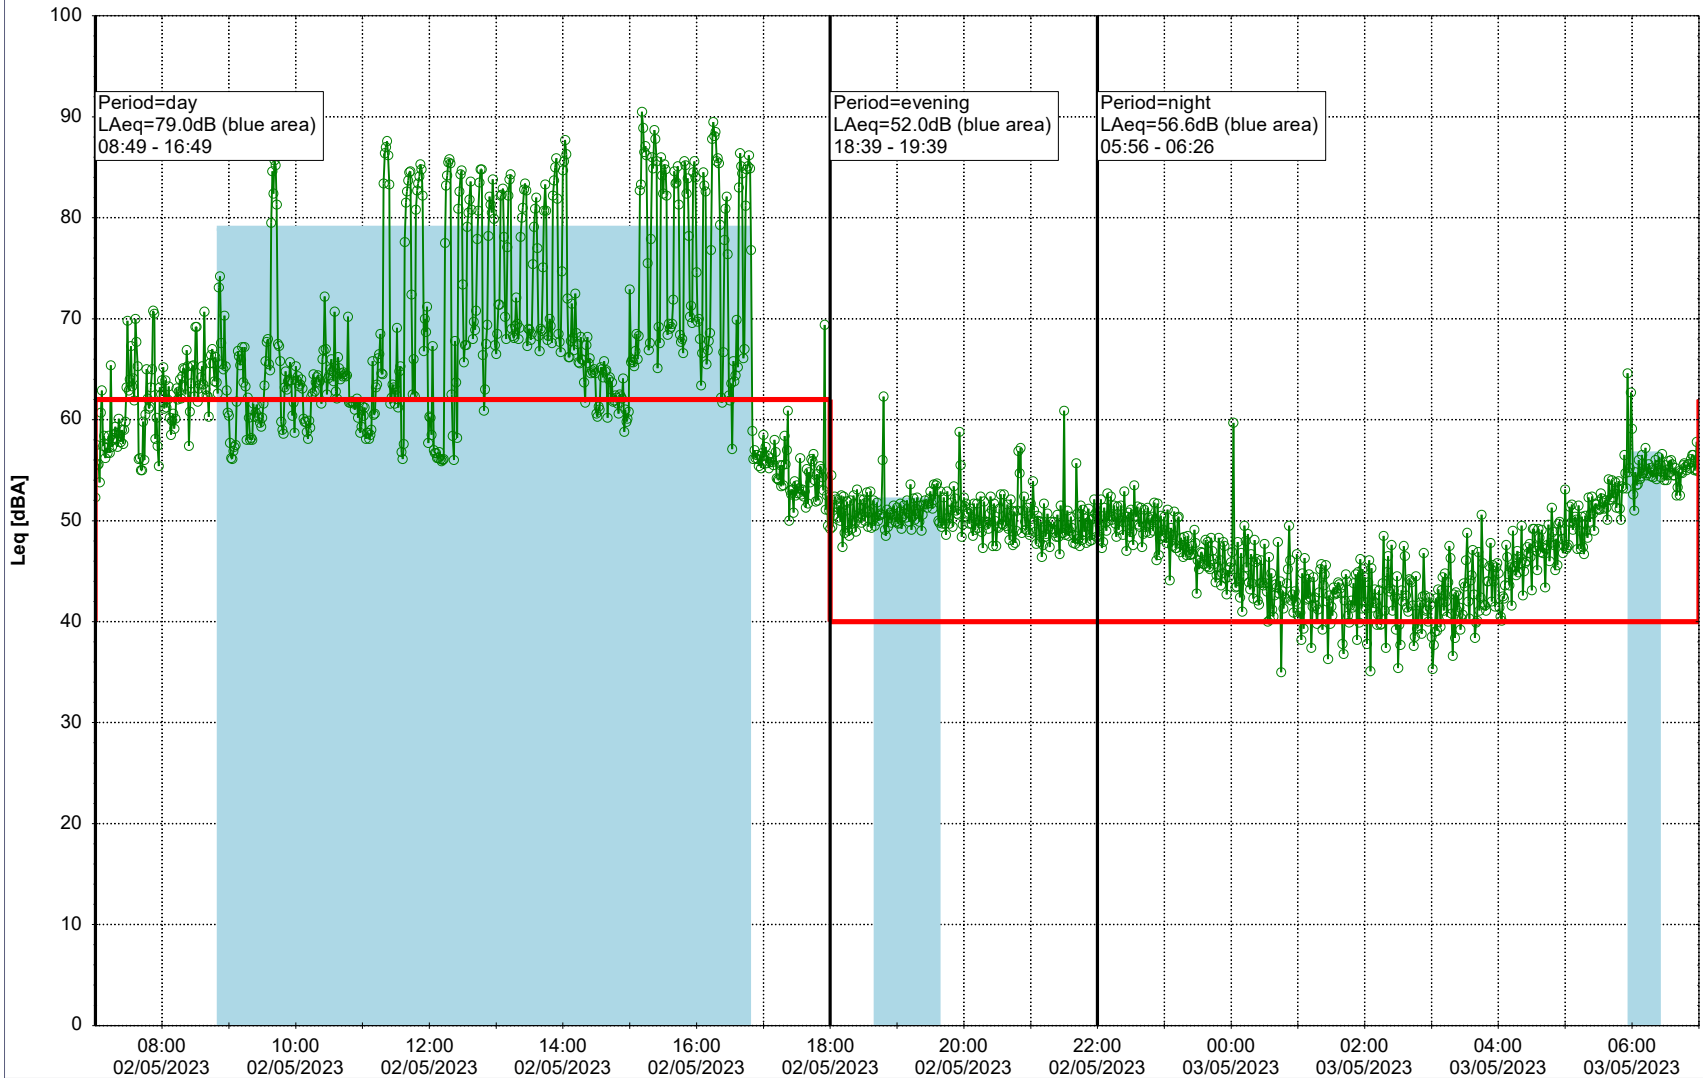

### Noise Time Related Diagram

01/05/2023  
02/05/2023

SLU\_NS01

**Project:** Kronos Sydhavnen  
**Construction:** Sluseholmen  
**Location:** N-V

Plan View

Remarks

...

### Noise Time Related Diagram

02/05/2023  
03/05/2023

○○○○ SLU\_NS01

Project: Kronos Sydhavnen  
Construction: Sluseholmen  
Location: N-V

Plan View

0 5 10 15 20 [m]

Remarks

...

### Noise Time Related Diagram

05/05/2023  
06/05/2023

○○○○ SLU\_NS01

Project: Kronos Sydhavnen  
Construction: Sluseholmen  
Location: N-V

Plan View

Remarks

...

### Noise Time Related Diagram

06/05/2023  
07/05/2023

SLU\_NS01

Project: Kronos Sydhavnen  
Construction: Sluseholmen  
Location: N-V

Plan View

Remarks

...