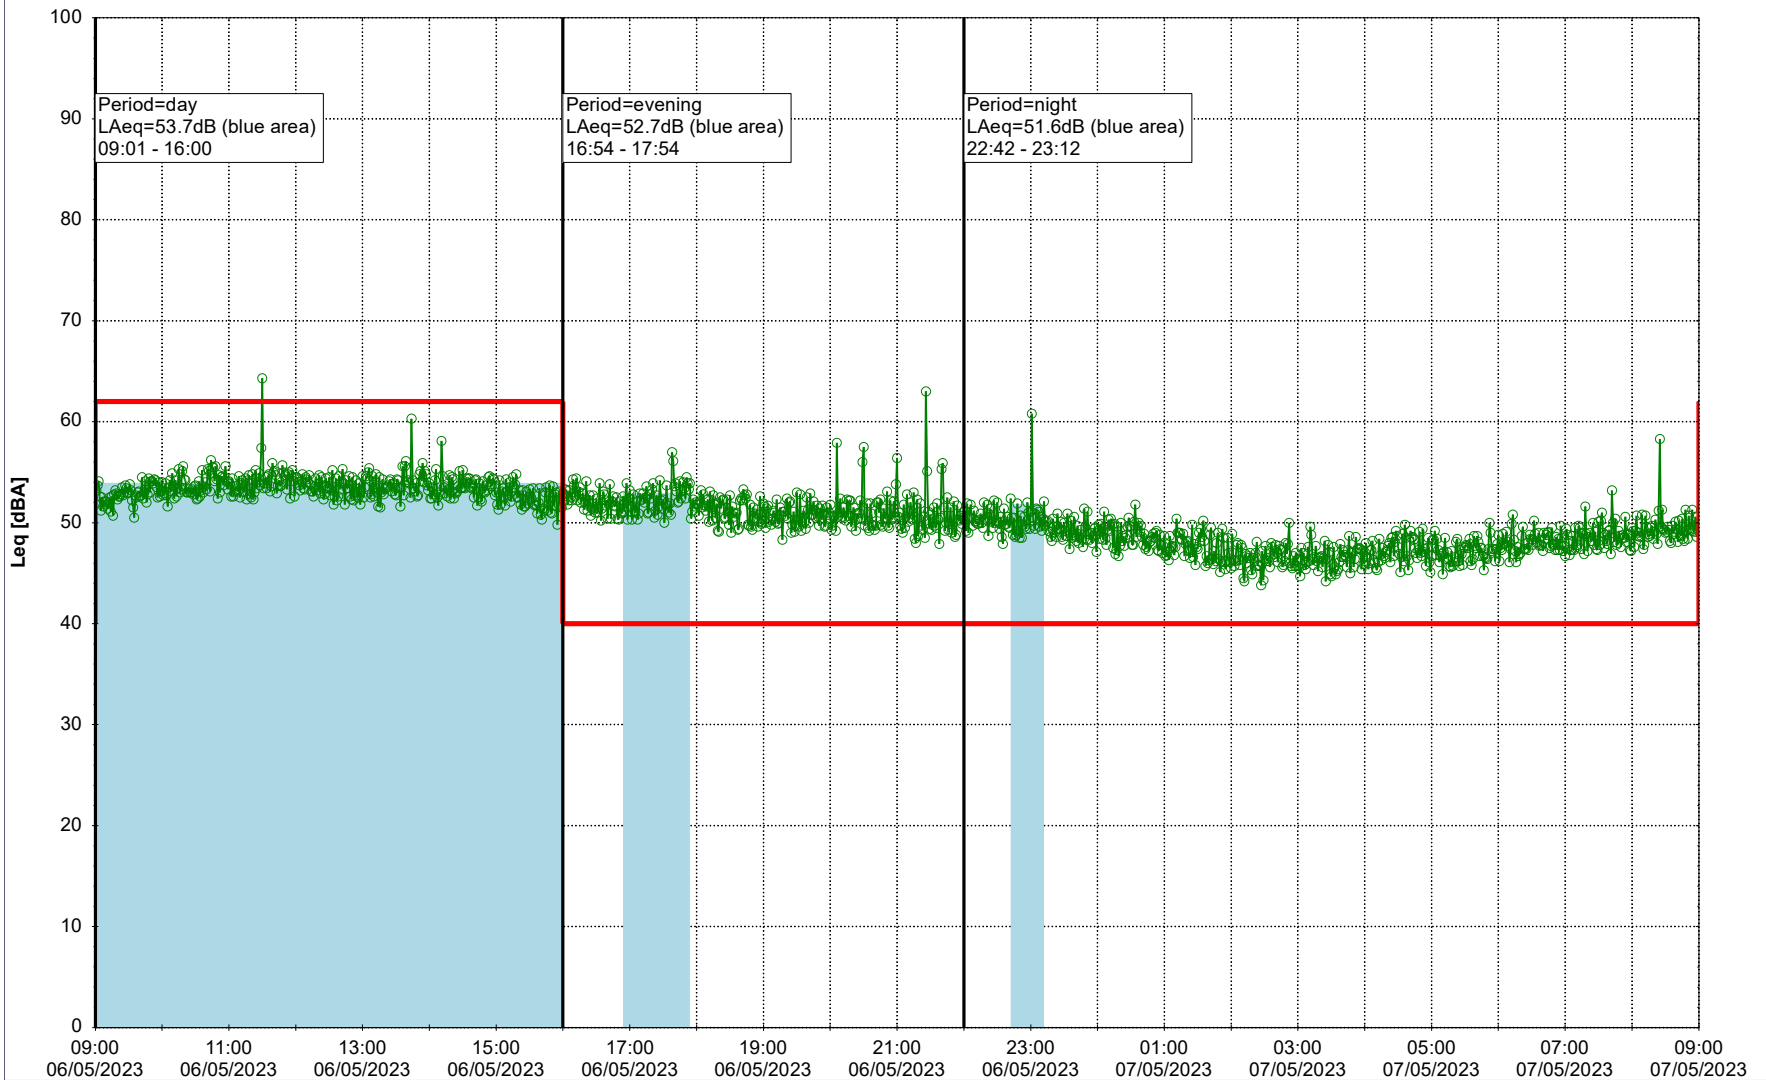

### Noise Time Related Diagram

05/05/2023  
06/05/2023

○○○○ SLU\_NS01

Project: Kronos Sydhavnen  
Construction: Sluseholmen  
Location: N-V

Plan View

Remarks

...

### Noise Time Related Diagram

06/05/2023  
07/05/2023

SLU\_NS01

Project: Kronos Sydhavnen  
Construction: Sluseholmen  
Location: N-V

Plan View

Remarks

...