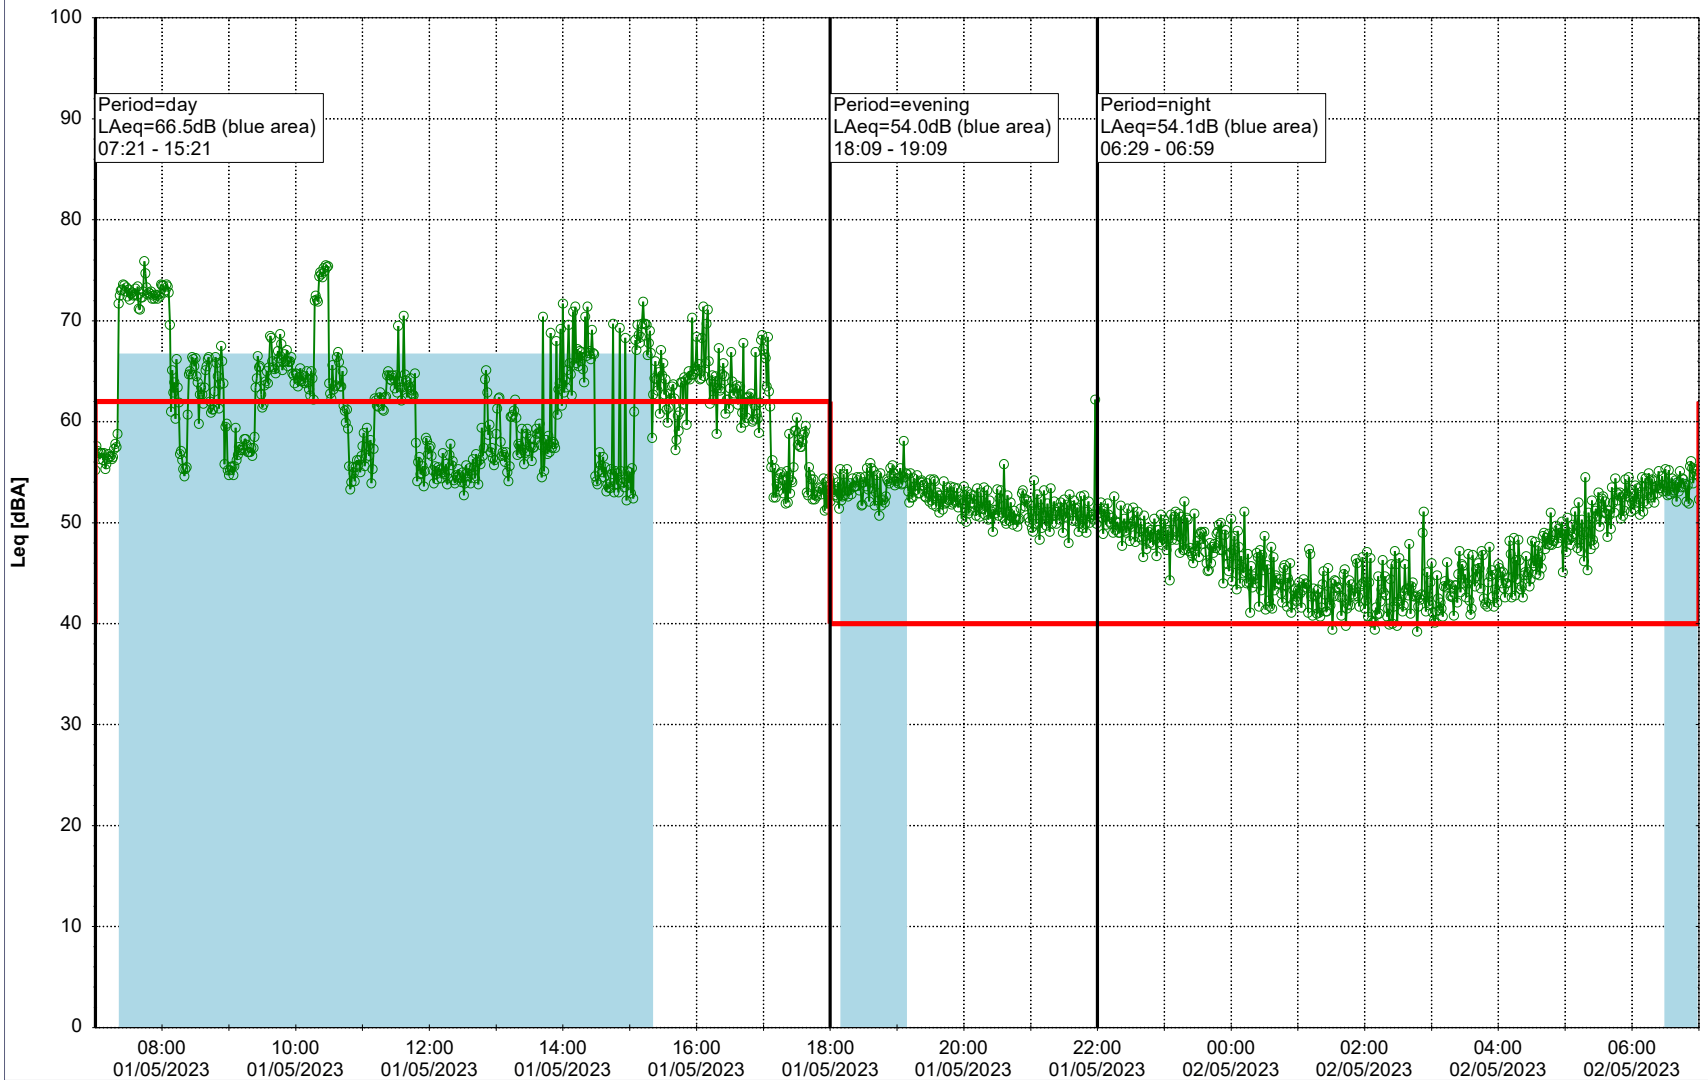

Project: Kronos Sydhavnen  
Construction: Sluseholmen  
Location: N-V

Plan View

Remarks

...

### Noise Time Related Diagram

01/05/2023  
02/05/2023

SLU\_NS01

**Project:** Kronos Sydhavnen  
**Construction:** Sluseholmen  
**Location:** N-V

Plan View

Remarks

...

### Noise Time Related Diagram

02/05/2023  
03/05/2023

○○○○ SLU\_NS01

Project: Kronos Sydhavnen  
Construction: Sluseholmen  
Location: N-V

Plan View

0 5 10 15 20 [m]

Remarks

...

### Noise Time Related Diagram

06/05/2023  
07/05/2023

SLU\_NS01

Project: Kronos Sydhavnen  
Construction: Sluseholmen  
Location: N-V

Plan View

Remarks

...