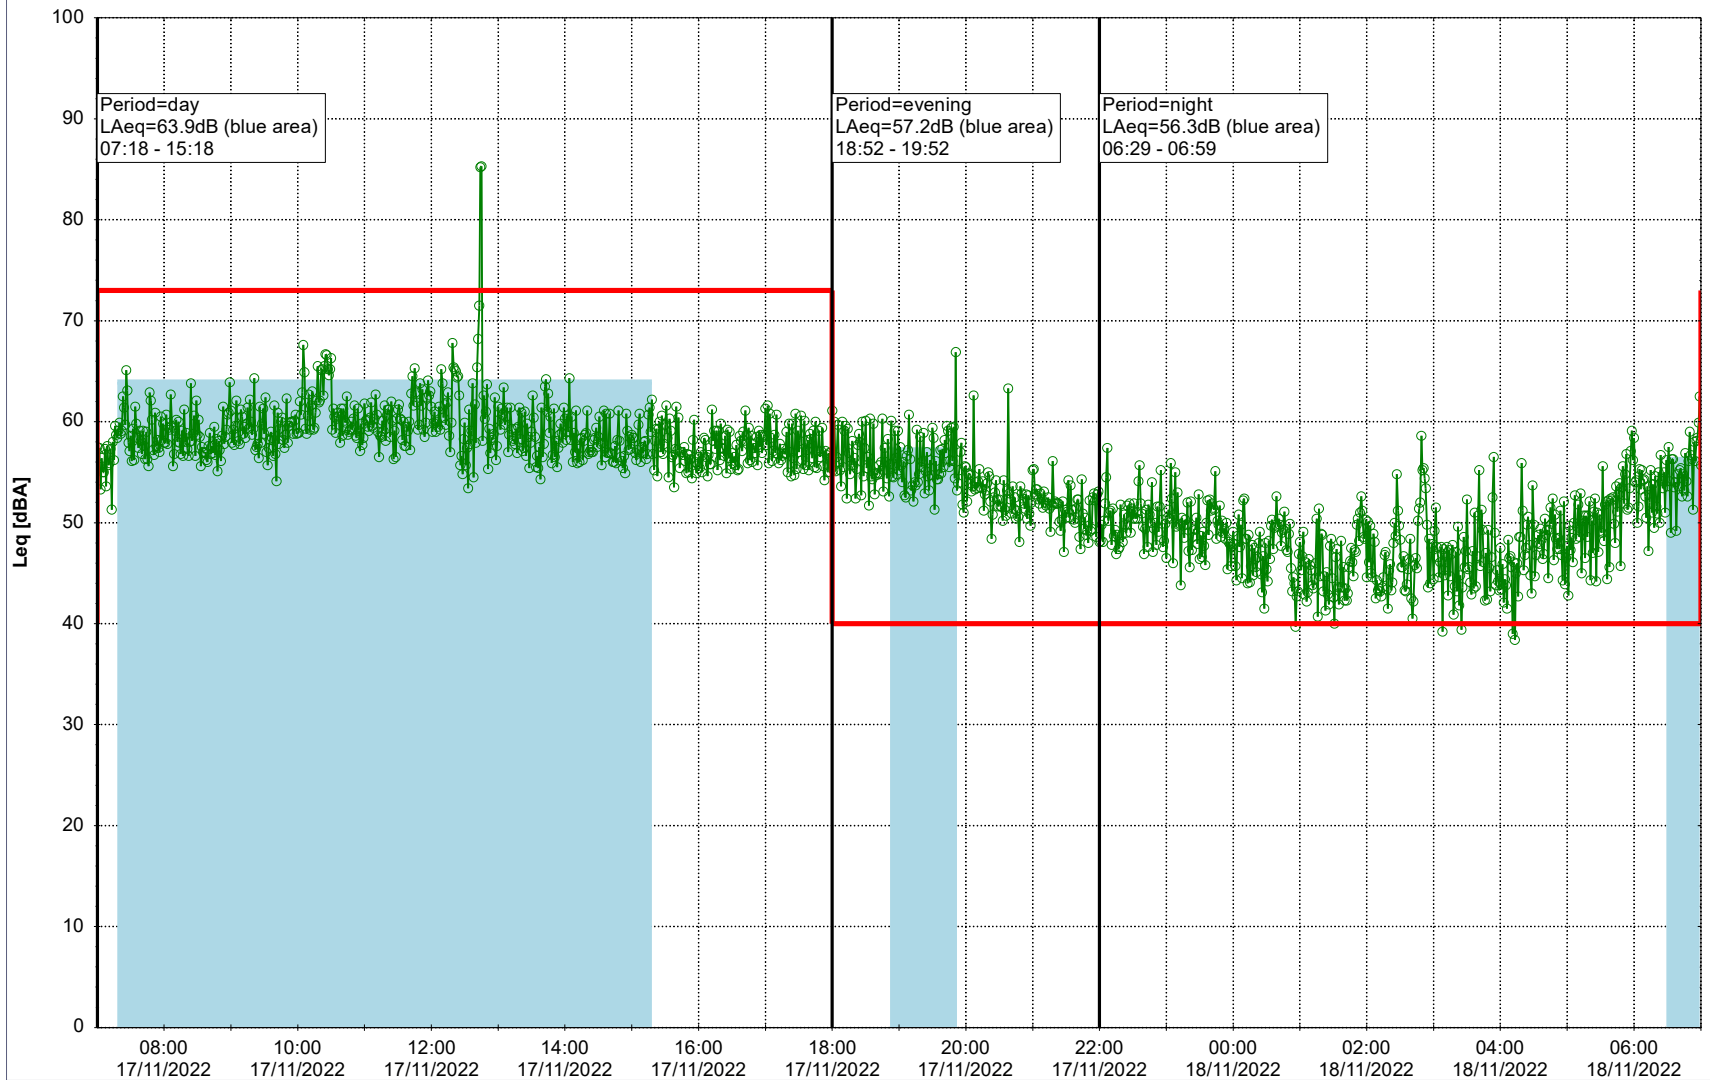

Remarks

...

Noise Time Related Diagram

16/11/2022
17/11/2022

○ ○ ○ ○ HOL_NS01

Project: Kronos Sydhavnen
Construction: Havneholmen
Location: N-V

Plan View

Remarks

...

Noise Time Related Diagram

17/11/2022
18/11/2022

○ ○ ○ ○ HOL_NS01

Project: Kronos Sydhavnen
Construction: Havneholmen
Location: N-V

Plan View

Remarks

...

Noise Time Related Diagram

18/11/2022
19/11/2022

○ ○ ○ ○ HOL_NS01

Project: Kronos Sydhavnen
Construction: Havneholmen
Location: N-V

Plan View

Remarks

...

Noise Time Related Diagram