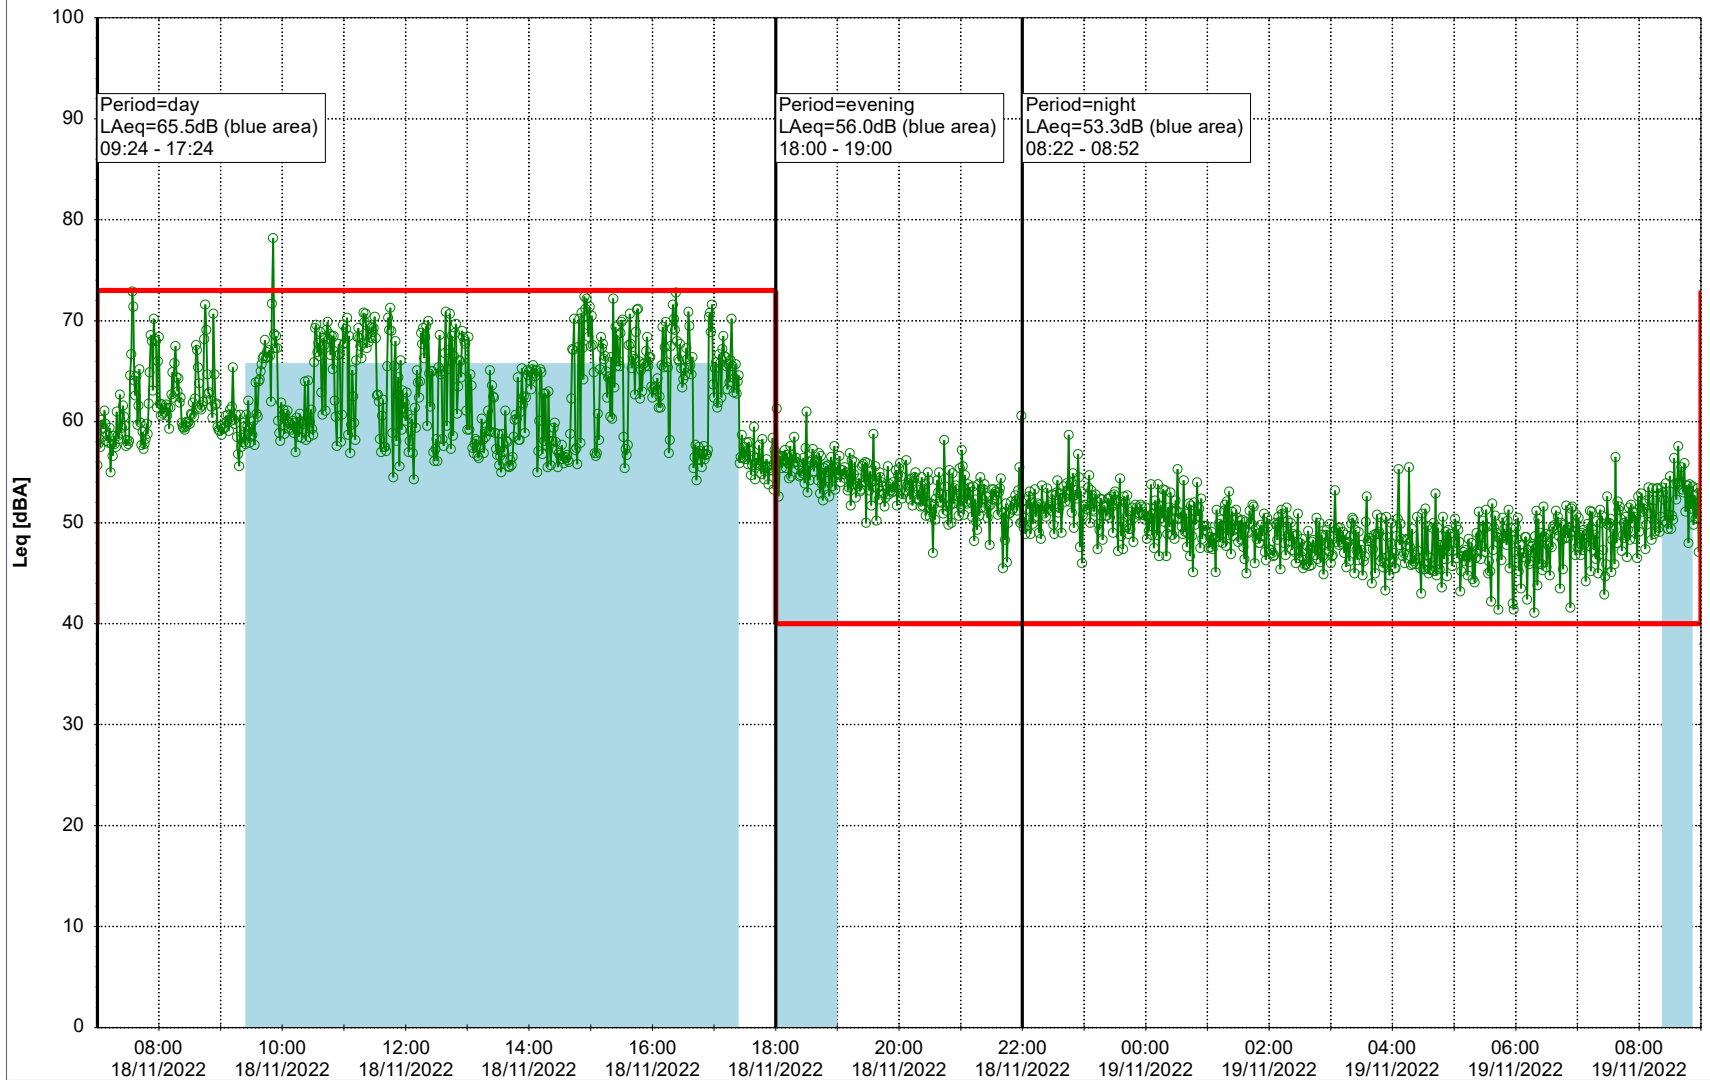

...

Noise Time Related Diagram

17/11/2022
18/11/2022

○ ○ ○ ○ HOL_NS01

Project: Kronos Sydhavnen
Construction: Havneholmen
Location: N-V

Plan View

Remarks

...

Noise Time Related Diagram

18/11/2022
19/11/2022

○ ○ ○ ○ HOL_NS01

Project: Kronos Sydhavnen
Construction: Havneholmen
Location: N-V

Plan View

Remarks

...

Noise Time Related Diagram

19/11/2022
20/11/2022

○ ○ ○ ○ HOL_NS01

Project: Kronos Sydhavnen
Construction: Havneholmen
Location: N-V

Plan View

Remarks

...

Noise Time Related Diagram

20/11/2022
21/11/2022