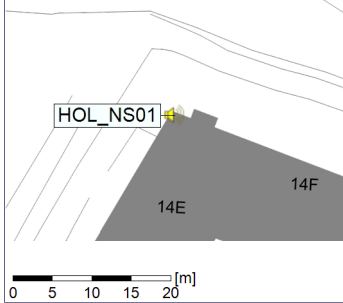

Project: Kronos Sydhavnen
Construction: Havneholmen
Location: N-V

Plan View

Remarks

...

Noise Time Related Diagram

14/11/2022
15/11/2022

○ ○ ○ ○ HOL_NS01

Project: Kronos Sydhavnen
Construction: Havneholmen
Location: N-V

Plan View

Remarks

...

Noise Time Related Diagram

15/11/2022
16/11/2022

○ ○ ○ ○ HOL_NS01

Project: Kronos Sydhavnen
Construction: Havneholmen
Location: N-V

Plan View