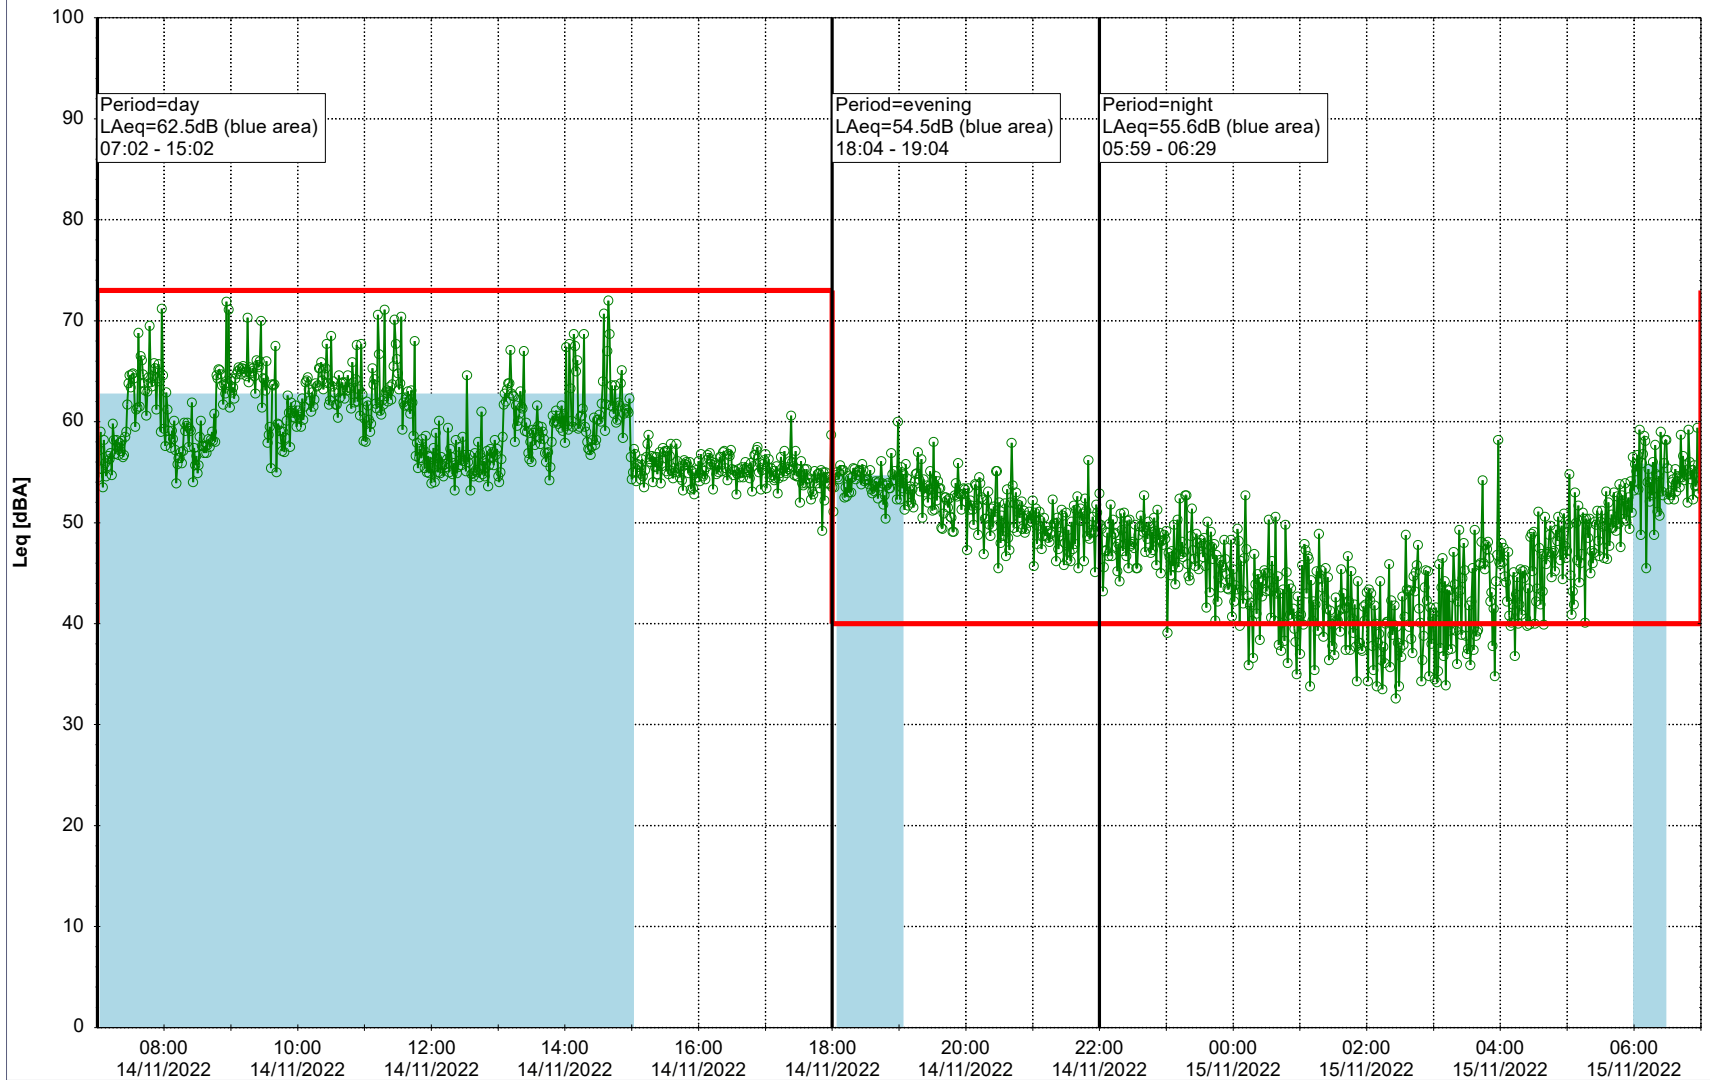

Project: Kronos Sydhavnen
Construction: Havneholmen
Location: N-V

Plan View

Remarks

...

Noise Time Related Diagram

14/11/2022
15/11/2022

○ ○ ○ ○ HOL_NS01

Project: Kronos Sydhavnen
Construction: Havneholmen
Location: N-V

Plan View

Remarks

...

Noise Time Related Diagram

15/11/2022
16/11/2022

○ ○ ○ ○ HOL_NS01

Project: Kronos Sydhavnen
Construction: Havneholmen
Location: N-V

Plan View

Remarks

...

Noise Time Related Diagram

16/11/2022
17/11/2022

○ ○ ○ ○ HOL_NS01

Project: Kronos Sydhavnen
Construction: Havneholmen
Location: N-V

Plan View

Remarks

Noise Time Related Diagram

18/11/2022
19/11/2022

○ ○ ○ ○ HOL_NS01

Project: Kronos Sydhavnen
Construction: Havneholmen
Location: N-V

Plan View

Remarks

...

Noise Time Related Diagram