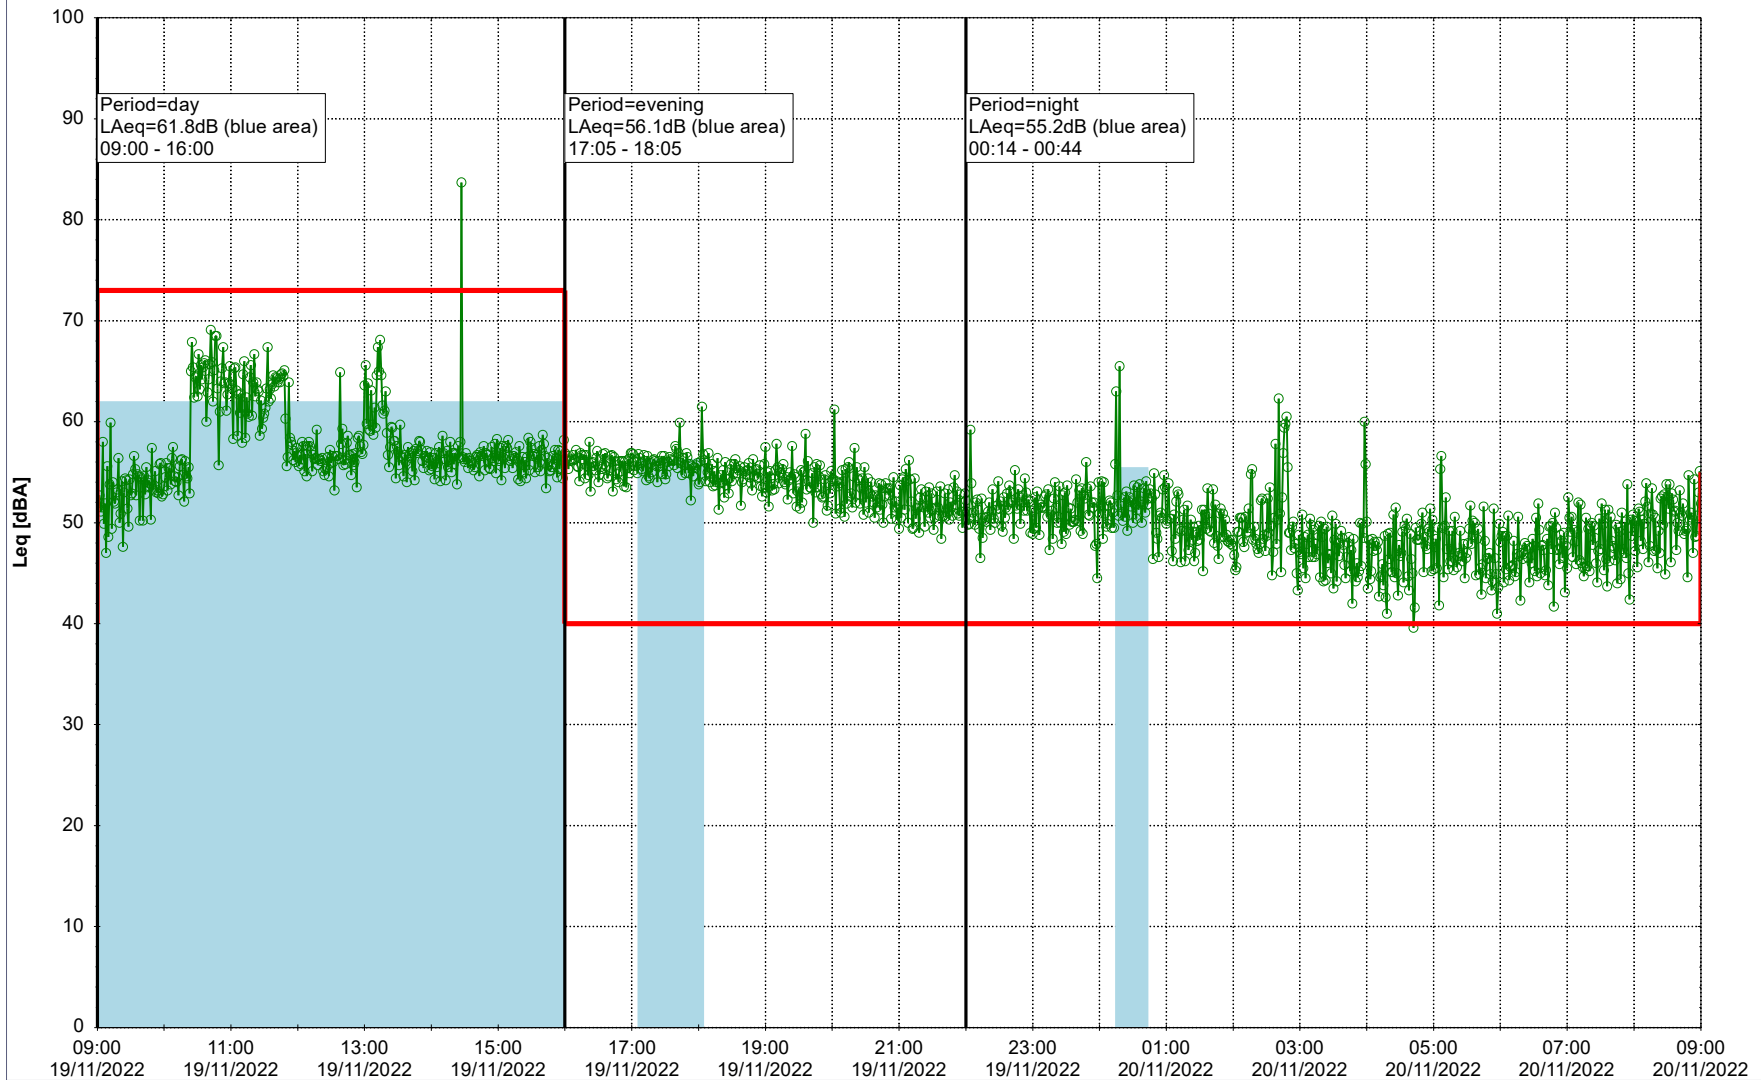

Noise Time Related Diagram

18/11/2022
19/11/2022

○ ○ ○ ○ HOL_NS01

Project: Kronos Sydhavnen
Construction: Havneholmen
Location: N-V

Plan View

Remarks

...

Noise Time Related Diagram

19/11/2022
20/11/2022

○ ○ ○ ○ HOL_NS01

Project: Kronos Sydhavnen
Construction: Havneholmen
Location: N-V

Plan View

Remarks

...

Noise Time Related Diagram

20/11/2022
21/11/2022