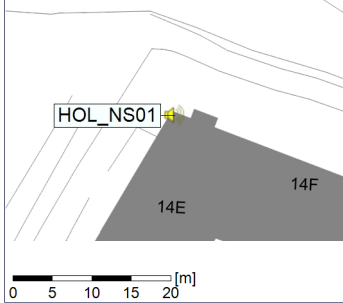

Plan View

Remarks

...

Noise Time Related Diagram

15/11/2022
16/11/2022

○ ○ ○ ○ HOL_NS01

Project: Kronos Sydhavnen
Construction: Havneholmen
Location: N-V

Plan View