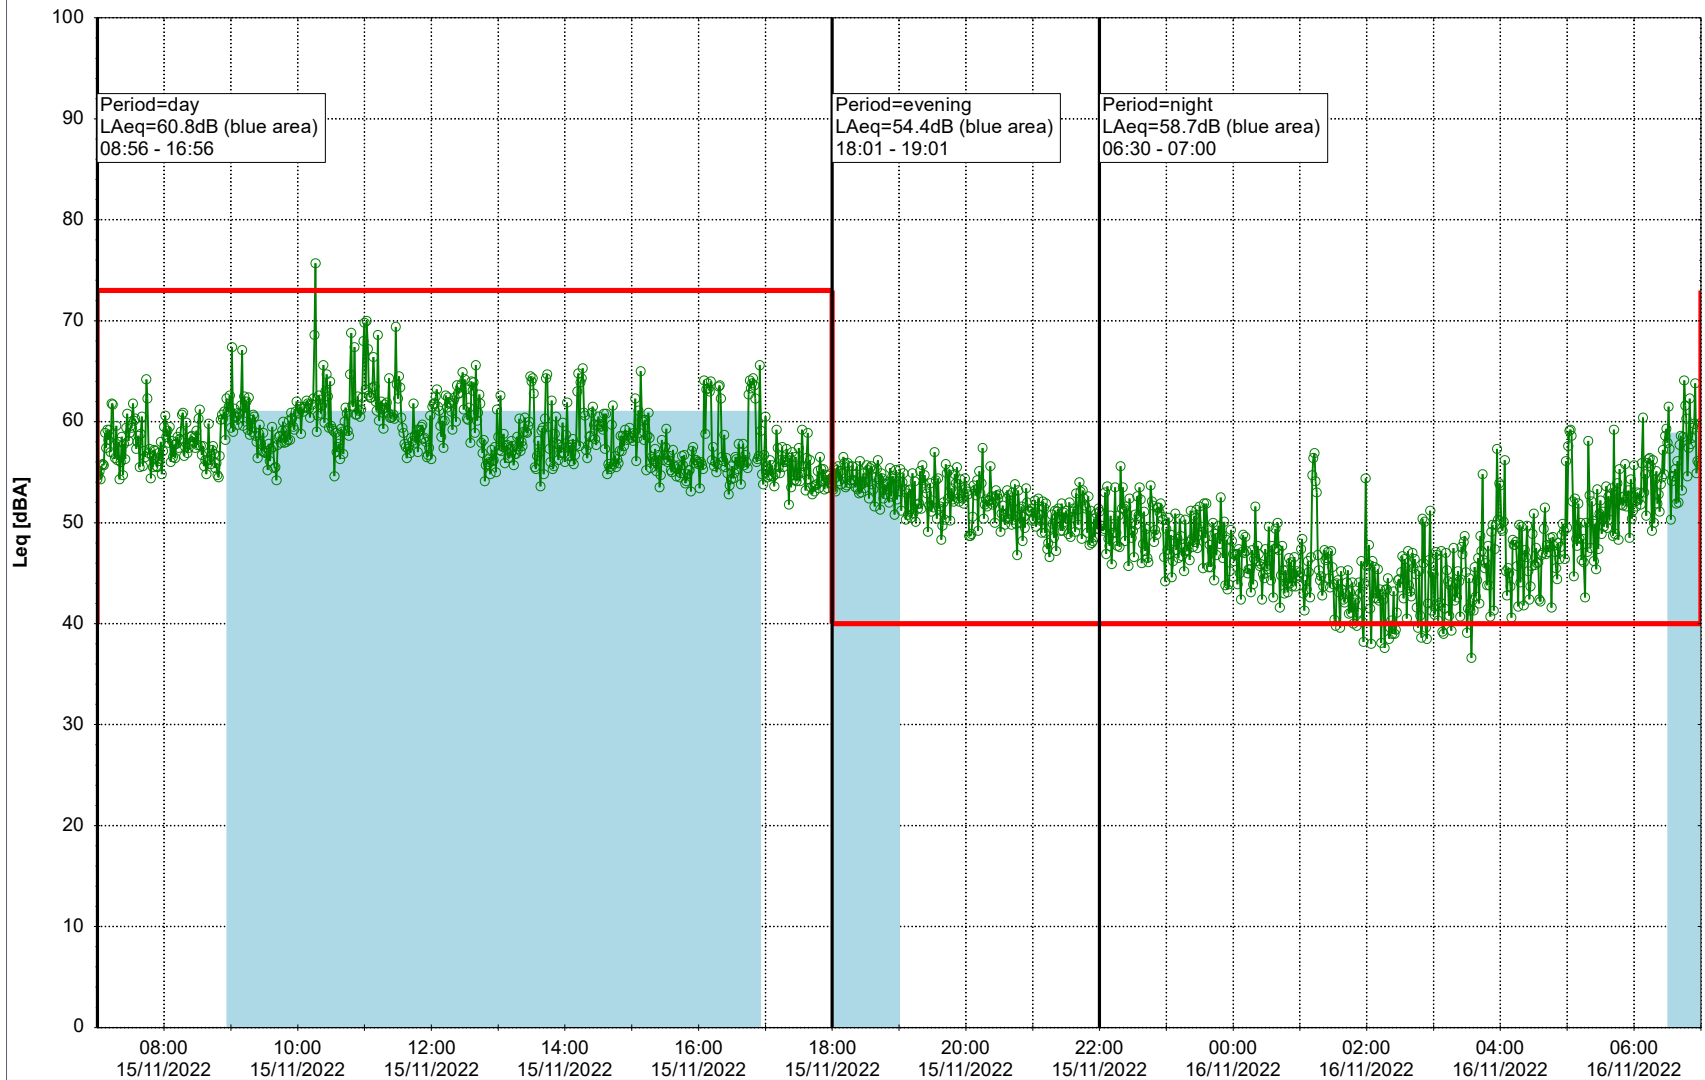

Plan View

Remarks

...

Noise Time Related Diagram

15/11/2022
16/11/2022

○ ○ ○ ○ HOL_NS01

Project: Kronos Sydhavnen
Construction: Havneholmen
Location: N-V

Plan View

Remarks

...

Noise Time Related Diagram

16/11/2022
17/11/2022

○ ○ ○ ○ HOL_NS01

Project: Kronos Sydhavnen
Construction: Havneholmen
Location: N-V

Plan View

Remarks

...

Noise Time Related Diagram

17/11/2022
18/11/2022

○ ○ ○ ○ HOL_NS01

Project: Kronos Sydhavnen
Construction: Havneholmen
Location: N-V

Plan View

Remarks

...

Noise Time Related Diagram

18/11/2022
19/11/2022

○ ○ ○ ○ HOL_NS01

Project: Kronos Sydhavnen
Construction: Havneholmen
Location: N-V

Plan View

Remarks

...

Noise Time Related Diagram