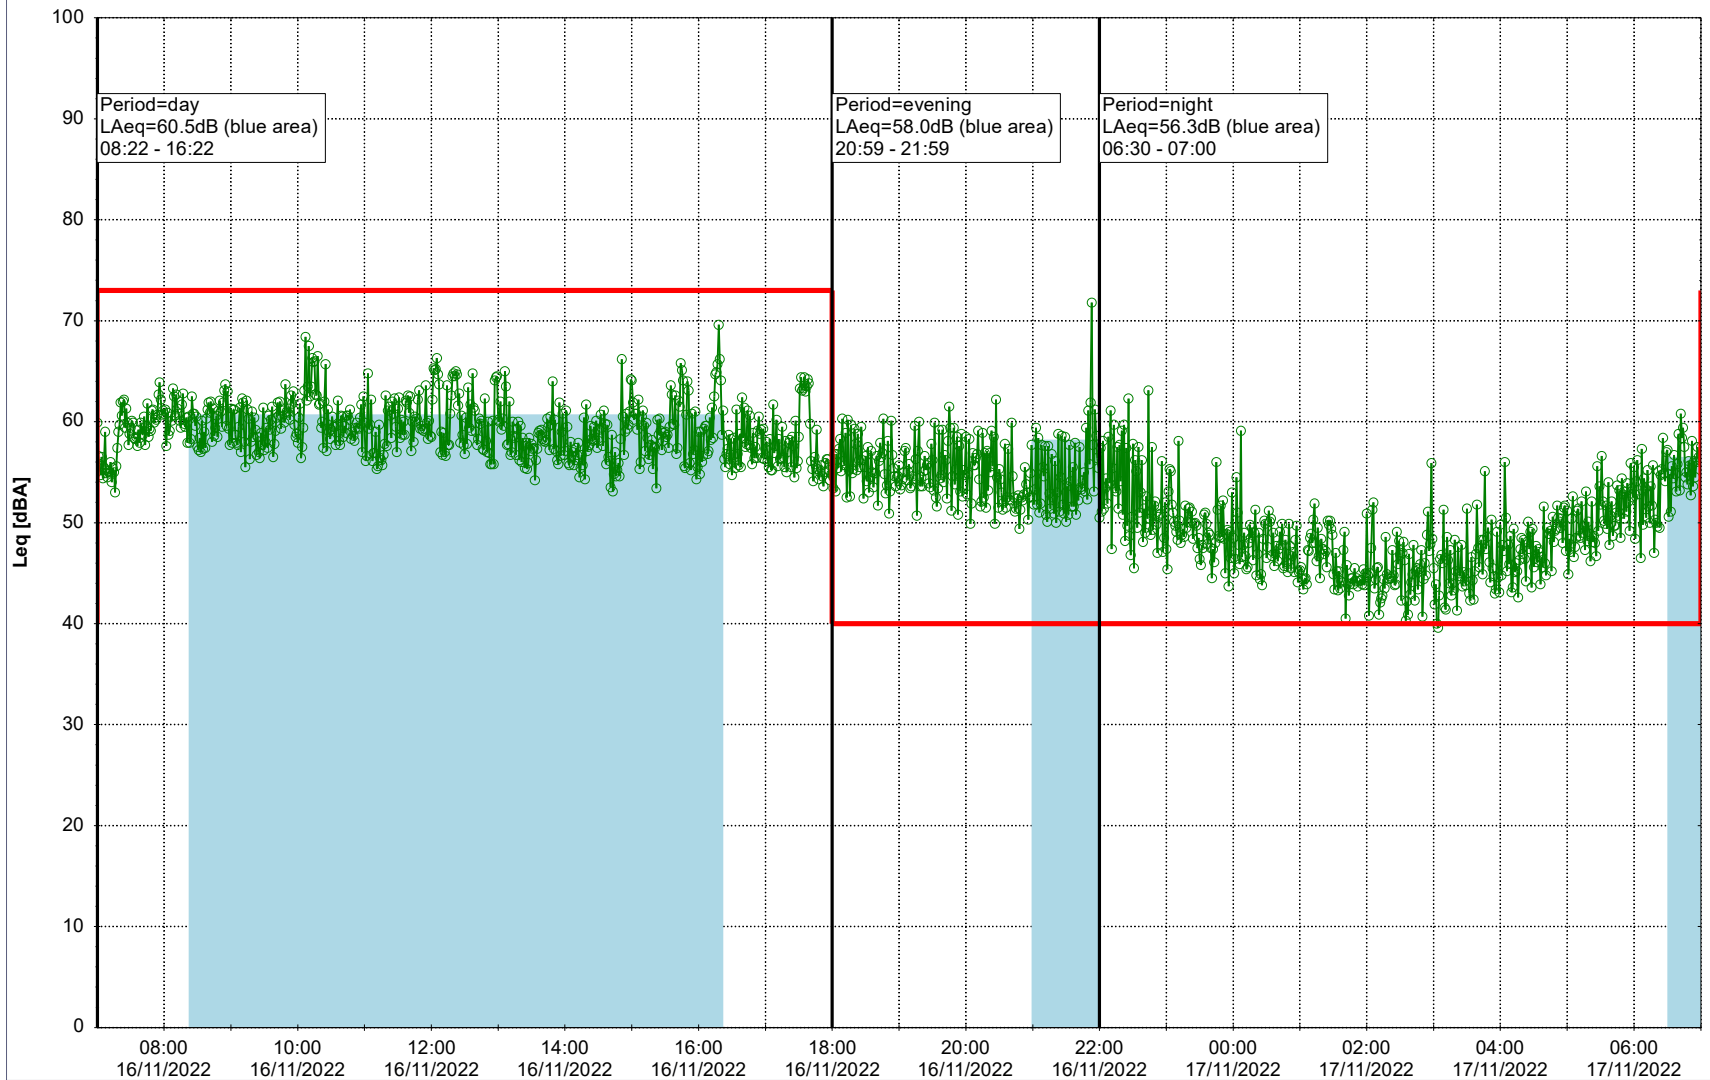

Plan View

Remarks

...

Noise Time Related Diagram

15/11/2022
16/11/2022

○ ○ ○ ○ HOL_NS01

Project: Kronos Sydhavnen
Construction: Havneholmen
Location: N-V

Plan View

Remarks

...

Noise Time Related Diagram

16/11/2022
17/11/2022

○ ○ ○ ○ HOL_NS01

Project: Kronos Sydhavnen
Construction: Havneholmen
Location: N-V

Plan View

Remarks

Noise Time Related Diagram

18/11/2022
19/11/2022

○ ○ ○ ○ HOL_NS01

Project: Kronos Sydhavnen
Construction: Havneholmen
Location: N-V

Plan View

Remarks

...

Noise Time Related Diagram