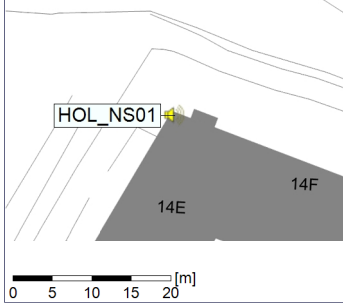

...

Noise Time Related Diagram

17/11/2022
18/11/2022

○ ○ ○ ○ HOL_NS01

Project: Kronos Sydhavnen
Construction: Havneholmen
Location: N-V

Plan View

Remarks

...