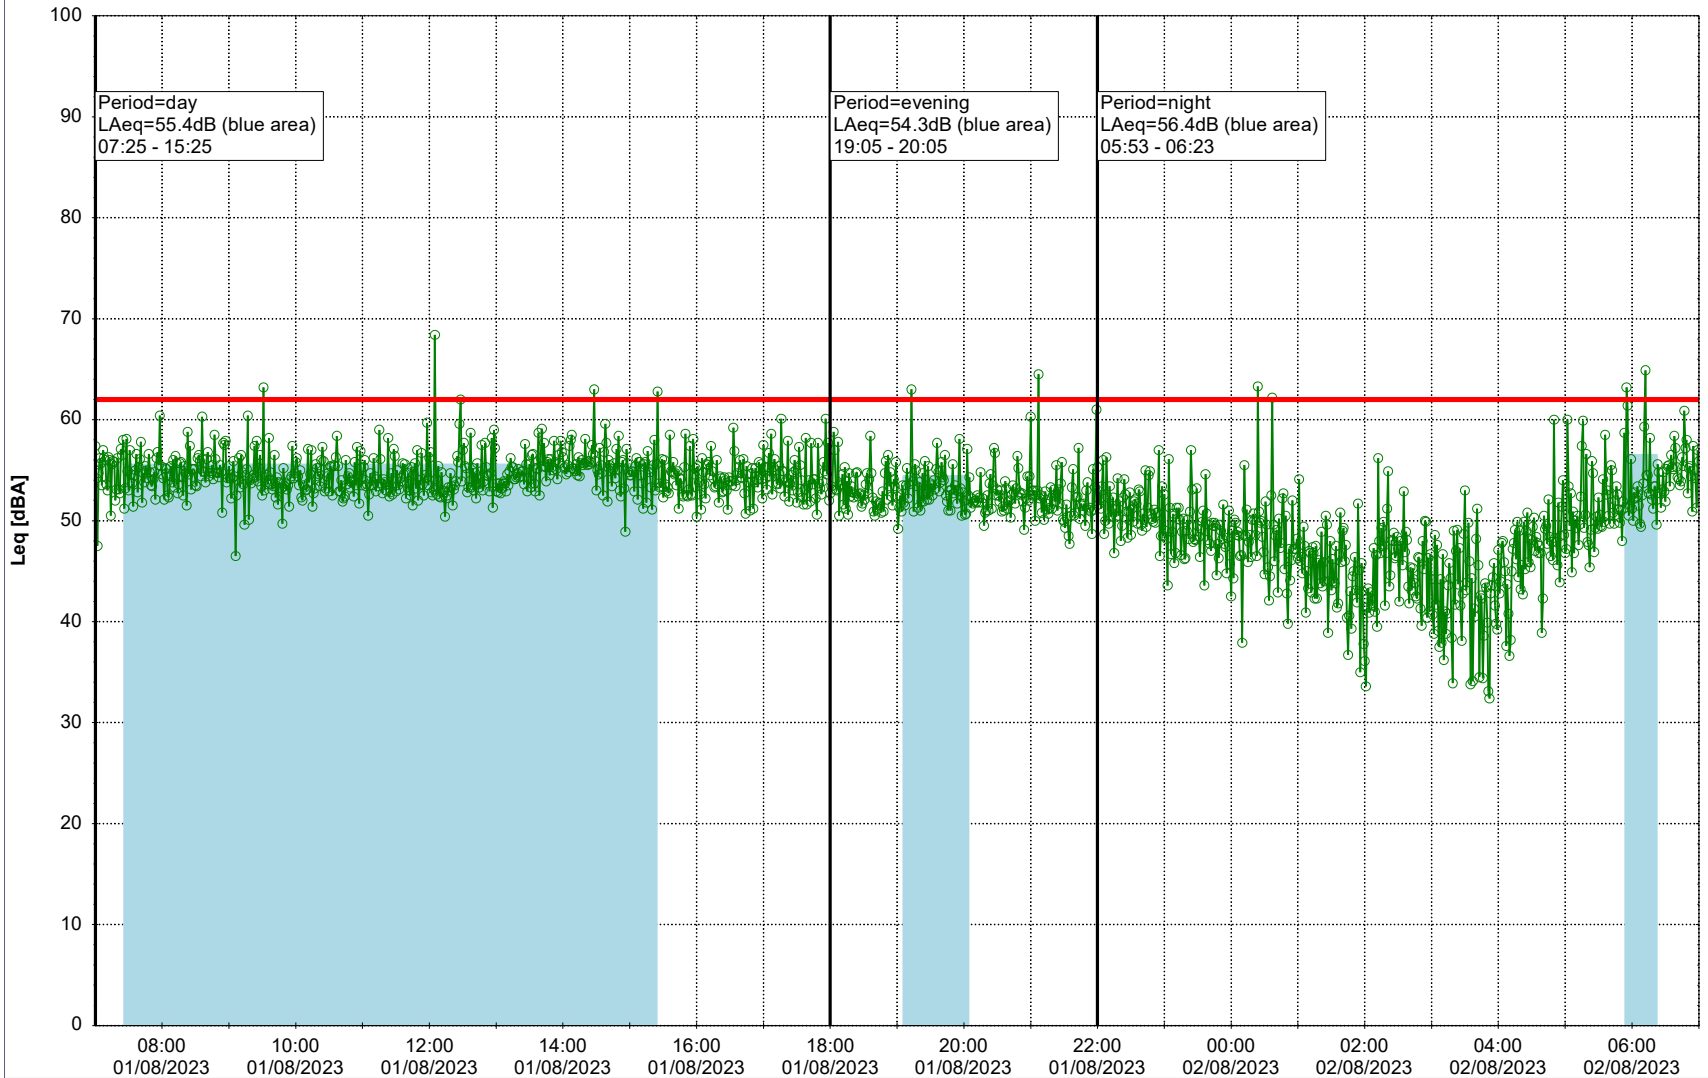

Project: Kronos Sydhavnen
Construction: Gåsebæk
Location: N-V

31/07/2023
01/08/2023

Remarks

...

Noise Time Related Diagram

○○○○ GAB_NS01

Project: Kronos Sydhavnen
Construction: Gåsebæk
Location: N-V

01/08/2023
02/08/2023

Remarks

...

Noise Time Related Diagram

○○○ GAB_NS01

Project: Kronos Sydhavnen
Construction: Gåsebæk
Location: N-V

02/08/2023
03/08/2023

Remarks

...

Noise Time Related Diagram

○○○ GAB_NS01

Project: Kronos Sydhavnen
Construction: Gåsebæk
Location: N-V

03/08/2023
04/08/2023

Remarks

...

Noise Time Related Diagram

○○○ GAB_NS01

Project: Kronos Sydhavnen
Construction: Gåsebæk
Location: N-V

04/08/2023
05/08/2023

Remarks

...

Noise Time Related Diagram

○○○○ GAB_NS01

Project: Kronos Sydhavnen
Construction: Gåsebæk
Location: N-V

05/08/2023
06/08/2023