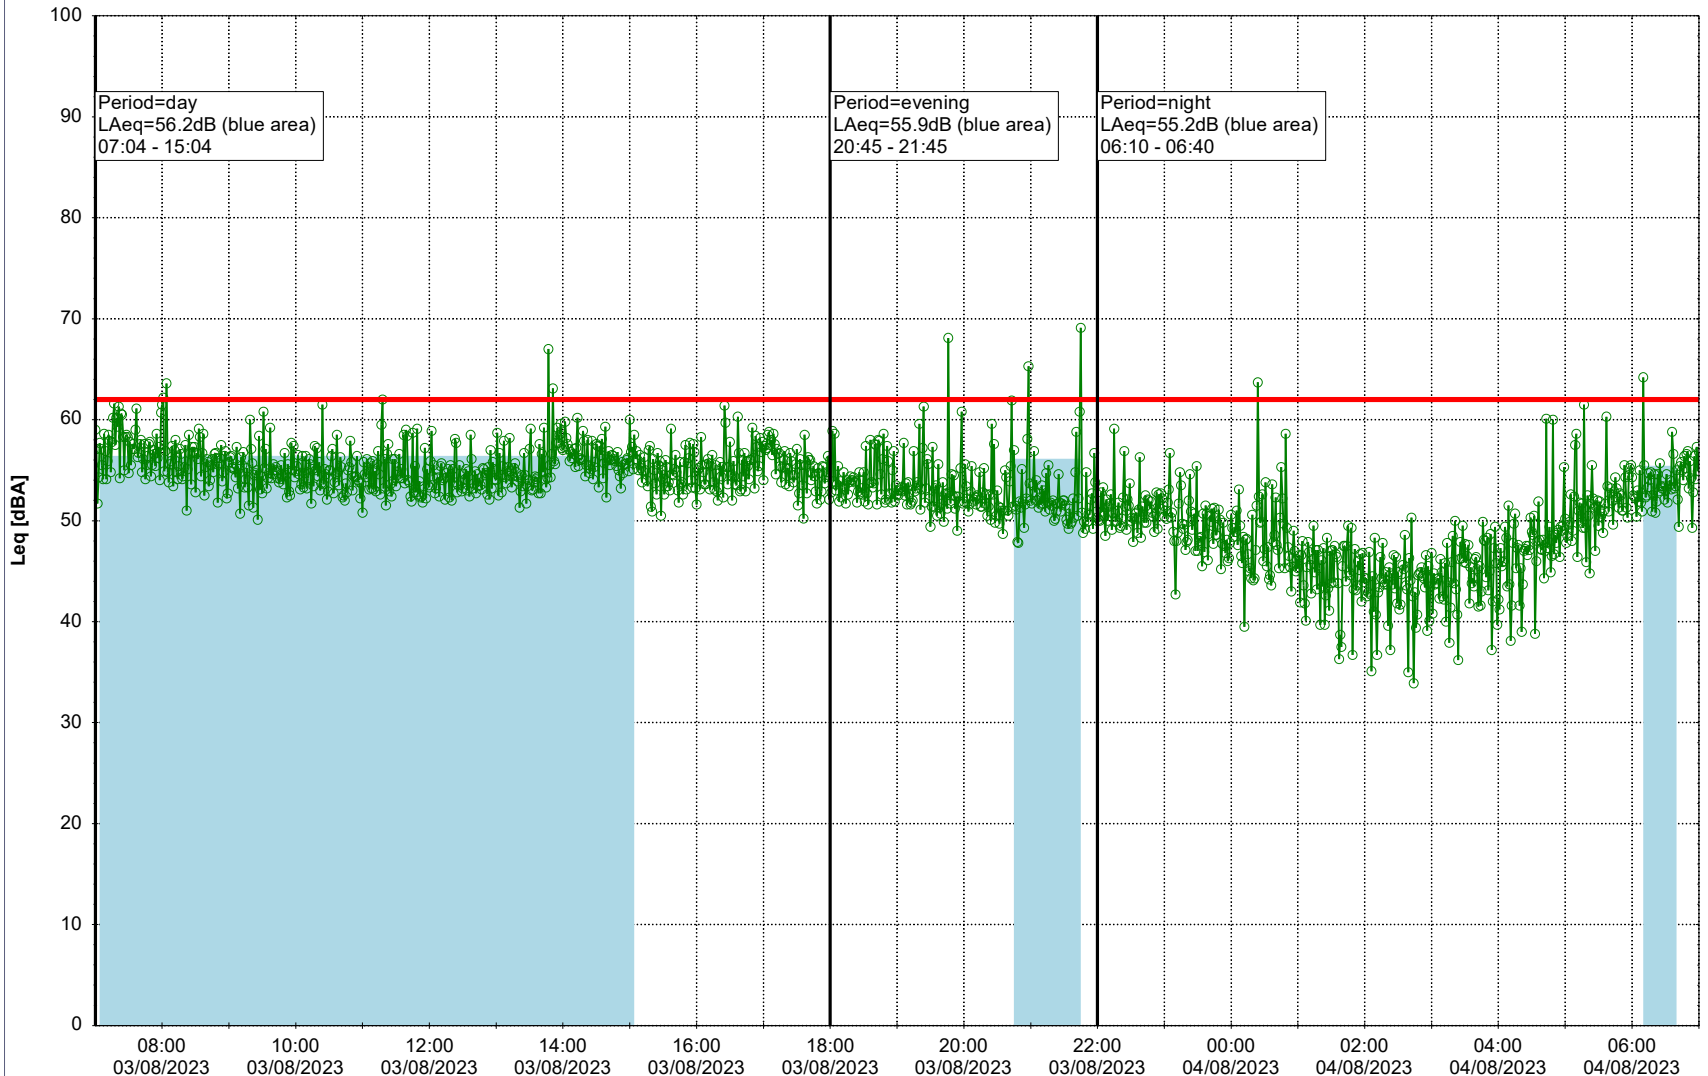

Noise Time Related Diagram

○○○ GAB_NS01

Project: Kronos Sydhavnen
Construction: Gåsebæk
Location: N-V

03/08/2023
04/08/2023

Remarks

...

Noise Time Related Diagram

○○○ GAB_NS01

Project: Kronos Sydhavnen
Construction: Gåsebæk
Location: N-V

04/08/2023
05/08/2023

Remarks

...

Noise Time Related Diagram

○○○○ GAB_NS01

Project: Kronos Sydhavnen
Construction: Gåsebæk
Location: N-V

05/08/2023
06/08/2023

Remarks

...

Noise Time Related Diagram

○○○ GAB_NS01

Project: Kronos Sydhavnen
Construction: Gåsebæk
Location: N-V

06/08/2023
07/08/2023

Remarks

...