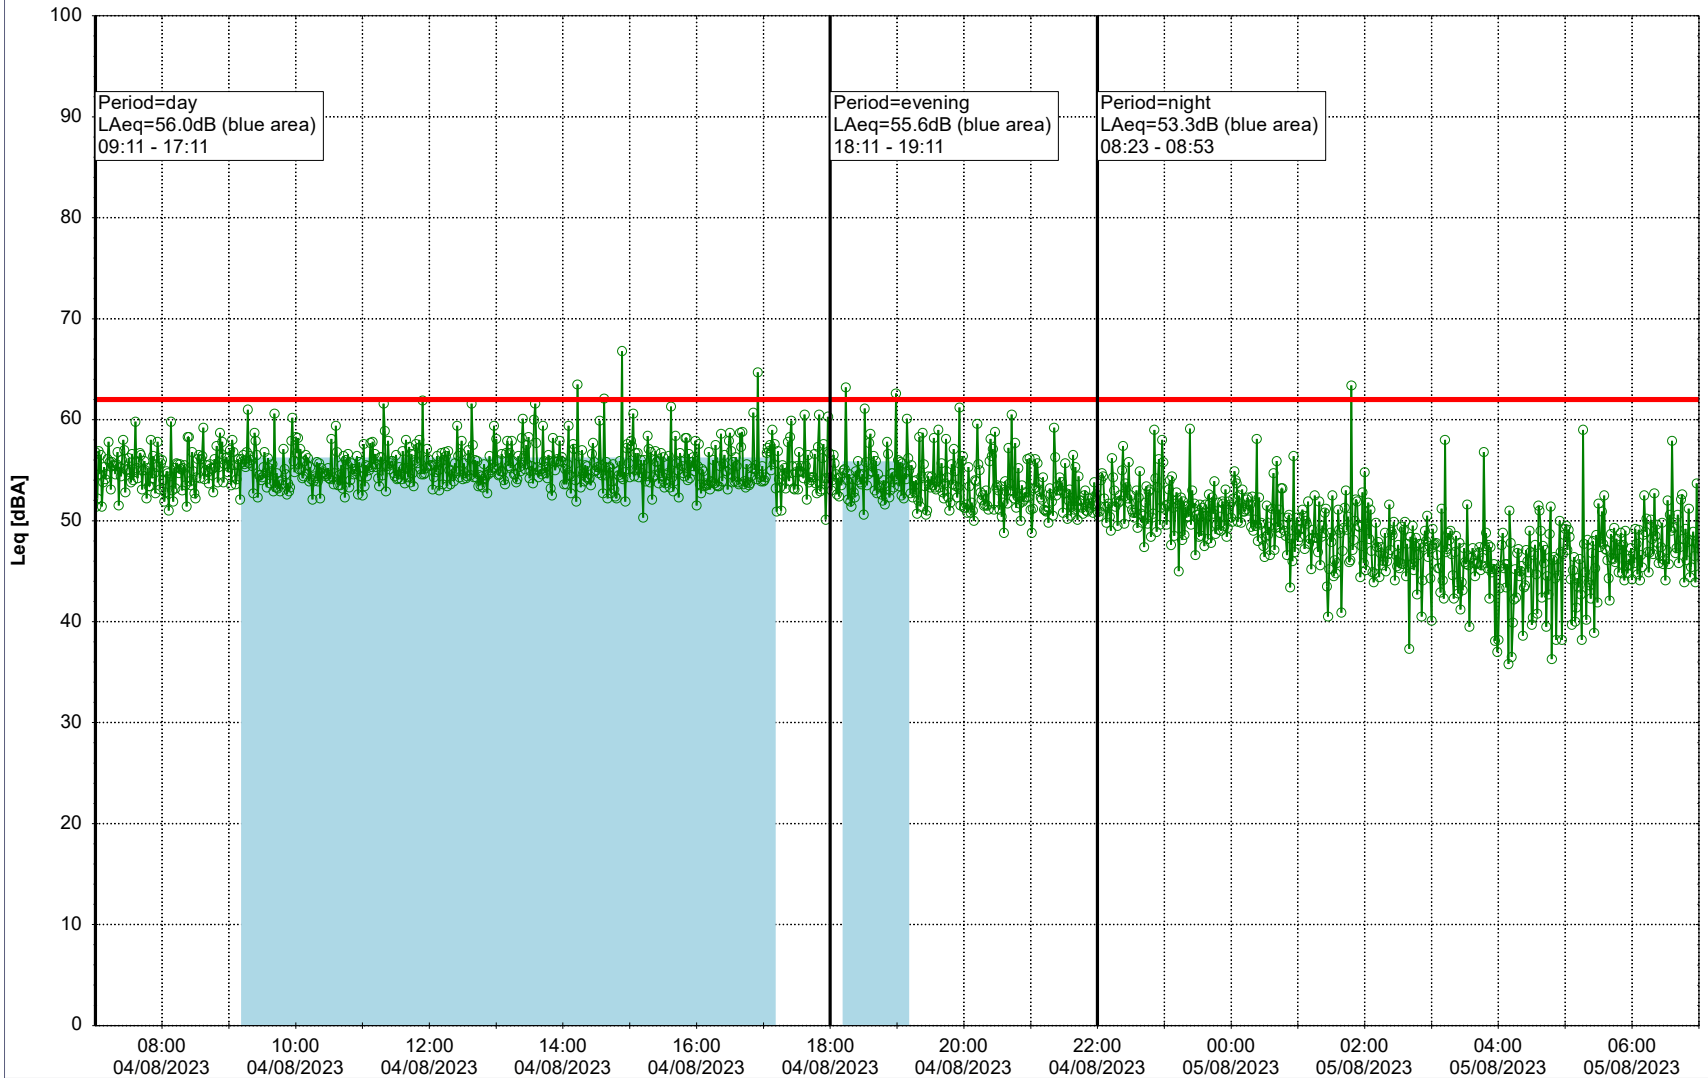

Project: Kronos Sydhavnen
Construction: Gåsebæk
Location: N-V

04/08/2023
05/08/2023

Remarks

...

Noise Time Related Diagram

○○○○ GAB_NS01

Project: Kronos Sydhavnen
Construction: Gåsebæk
Location: N-V

05/08/2023
06/08/2023

Remarks

...

Noise Time Related Diagram

○○○ GAB_NS01

Project: Kronos Sydhavnen
Construction: Gåsebæk
Location: N-V

06/08/2023
07/08/2023

Remarks

...

Noise Time Related Diagram

○○○ GAB_NS01