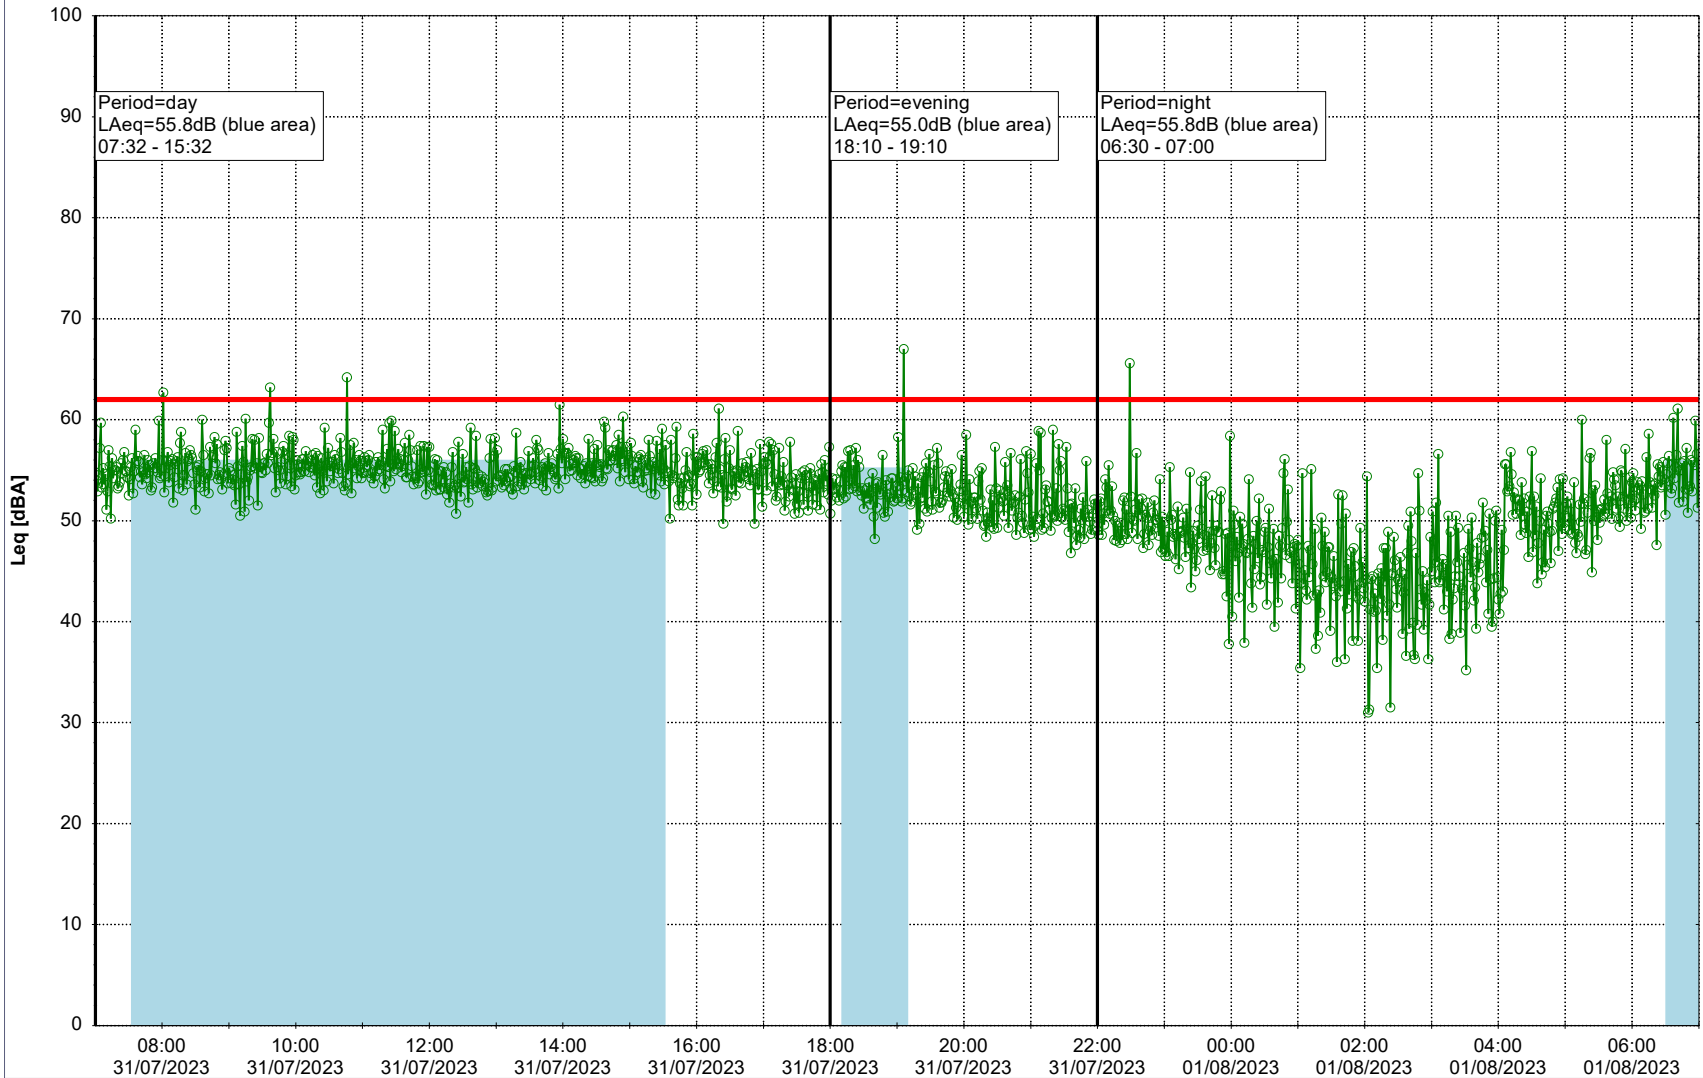

Project: Kronos Sydhavnen
Construction: Gåsebæk
Location: N-V

31/07/2023
01/08/2023

Remarks

...

Noise Time Related Diagram

○○○○ GAB_NS01

Project: Kronos Sydhavnen
Construction: Gåsebæk
Location: N-V

01/08/2023
02/08/2023

Remarks

...

Noise Time Related Diagram

○○○ GAB_NS01

Project: Kronos Sydhavnen
Construction: Gåsebæk
Location: N-V

02/08/2023
03/08/2023

Remarks

...

Noise Time Related Diagram

○○○ GAB_NS01

Project: Kronos Sydhavnen
Construction: Gåsebæk
Location: N-V

03/08/2023
04/08/2023

Remarks

...

Noise Time Related Diagram

○○○ GAB_NS01

Project: Kronos Sydhavnen
Construction: Gåsebæk
Location: N-V

04/08/2023
05/08/2023

Remarks

...

Noise Time Related Diagram

○○○○ GAB_NS01

Project: Kronos Sydhavnen
Construction: Gåsebæk
Location: N-V

05/08/2023
06/08/2023