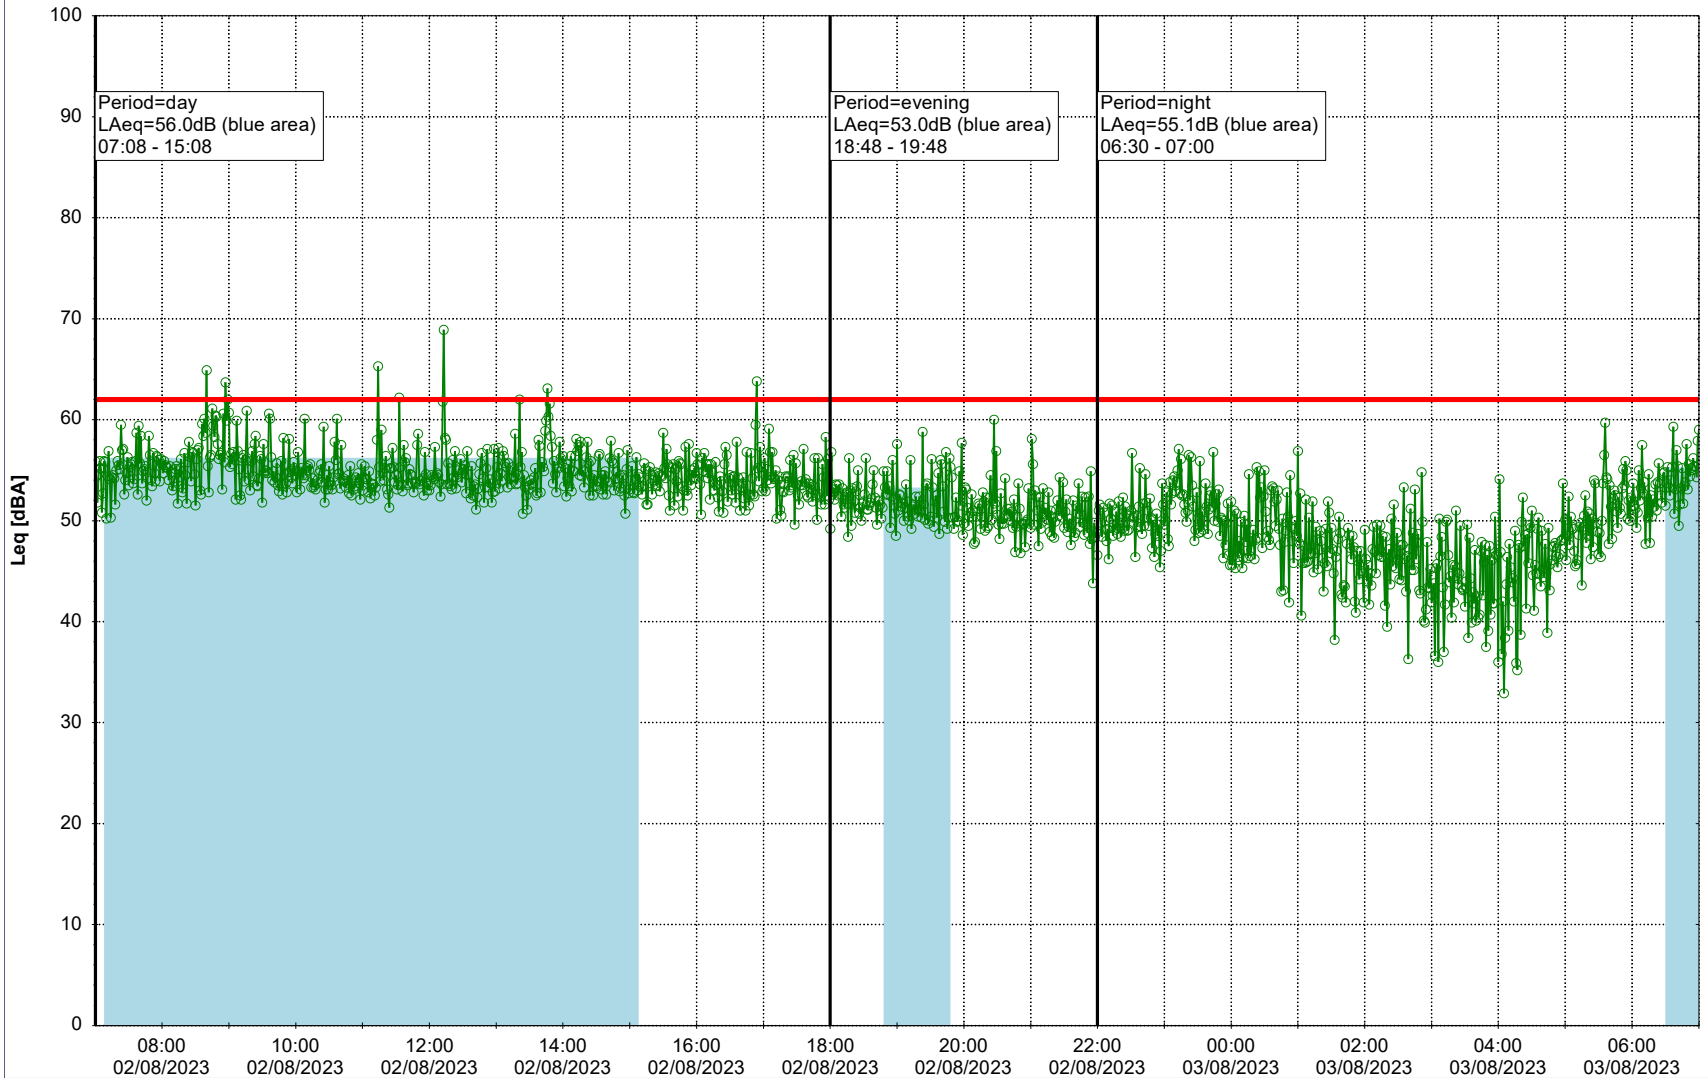

Project: Kronos Sydhavnen
Construction: Gåsebæk
Location: N-V

31/07/2023
01/08/2023

Remarks

...

Noise Time Related Diagram

○○○○ GAB_NS01

Project: Kronos Sydhavnen
Construction: Gåsebæk
Location: N-V

01/08/2023
02/08/2023

Remarks

...

Noise Time Related Diagram

○○○ GAB_NS01

Project: Kronos Sydhavnen
Construction: Gåsebæk
Location: N-V

02/08/2023
03/08/2023

Remarks

...

Noise Time Related Diagram

○○○ GAB_NS01

Project: Kronos Sydhavnen
Construction: Gåsebæk
Location: N-V

03/08/2023
04/08/2023

Remarks

...

Noise Time Related Diagram

○○○ GAB_NS01

Project: Kronos Sydhavnen
Construction: Gåsebæk
Location: N-V

04/08/2023
05/08/2023

Remarks

...

Noise Time Related Diagram

○○○○ GAB_NS01

Project: Kronos Sydhavnen
Construction: Gåsebæk
Location: N-V

05/08/2023
06/08/2023