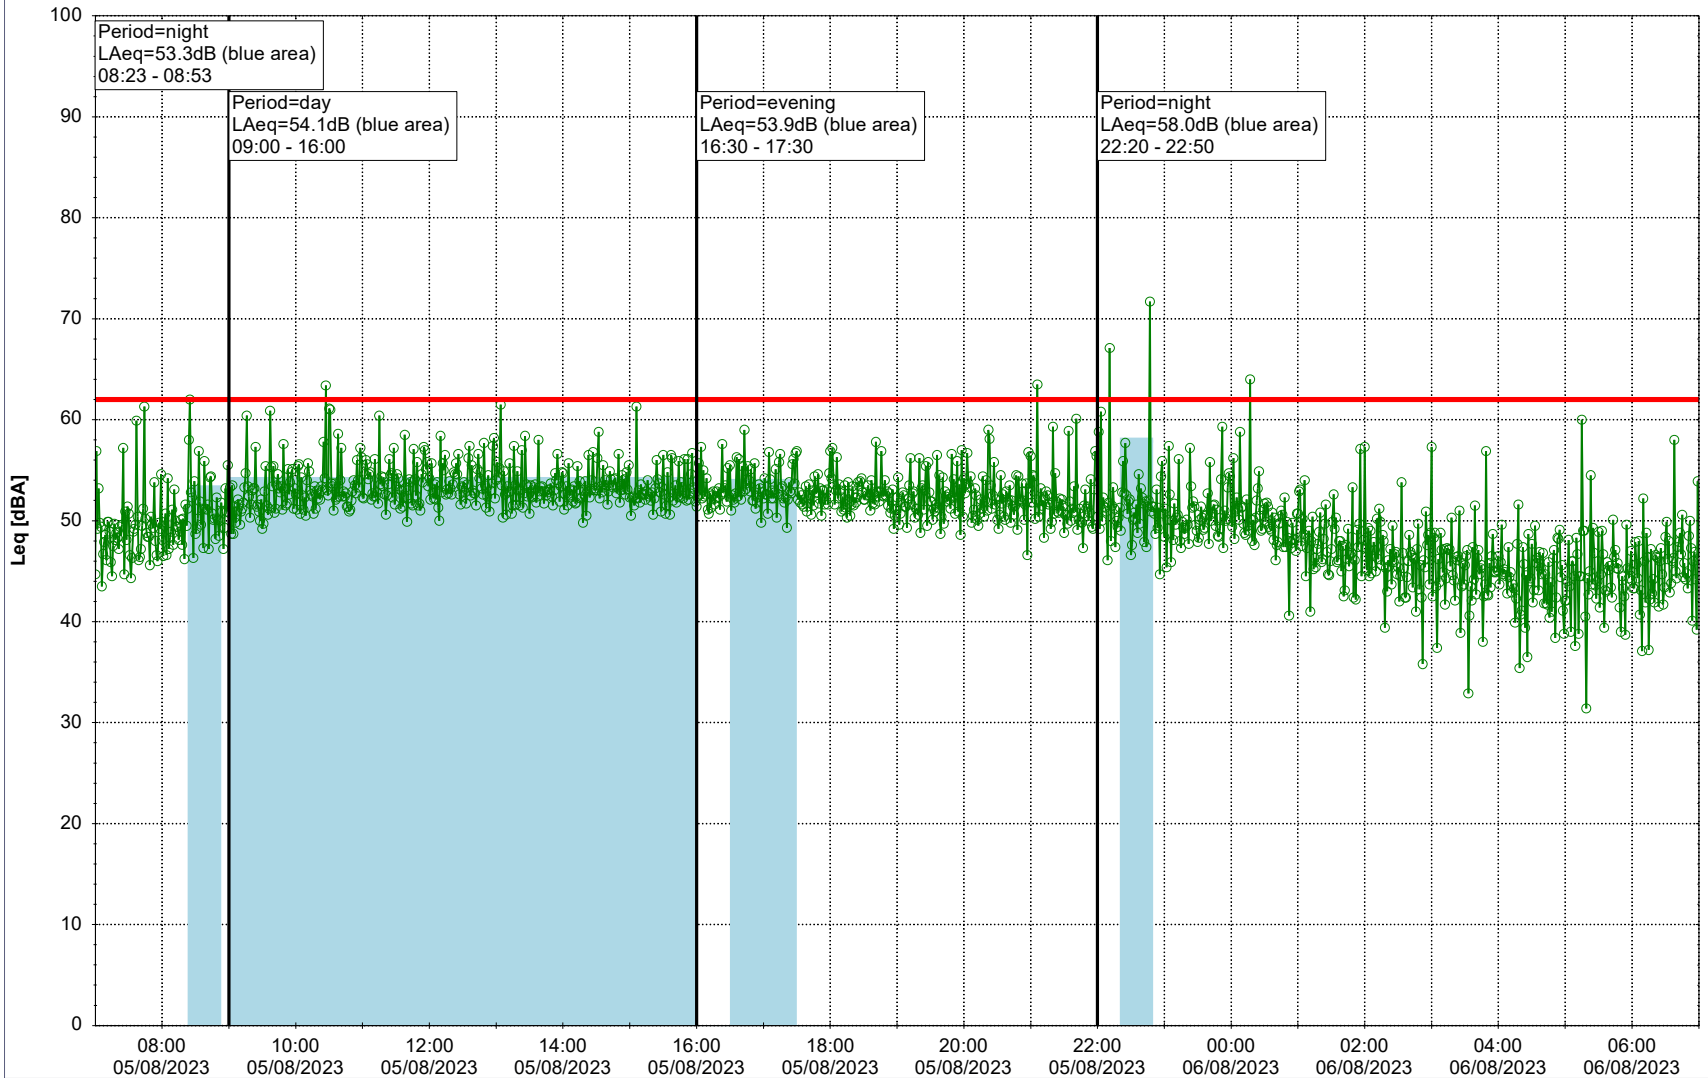

Project: Kronos Sydhavnen
Construction: Gåsebæk
Location: N-V

04/08/2023
05/08/2023

Remarks

...

Noise Time Related Diagram

○○○○ GAB_NS01

Project: Kronos Sydhavnen
Construction: Gåsebæk
Location: N-V

05/08/2023
06/08/2023

Remarks

...

Noise Time Related Diagram

○○○ GAB_NS01

Project: Kronos Sydhavnen
Construction: Gåsebæk
Location: N-V

06/08/2023
07/08/2023

Remarks

...

Noise Time Related Diagram

○○○ GAB_NS01