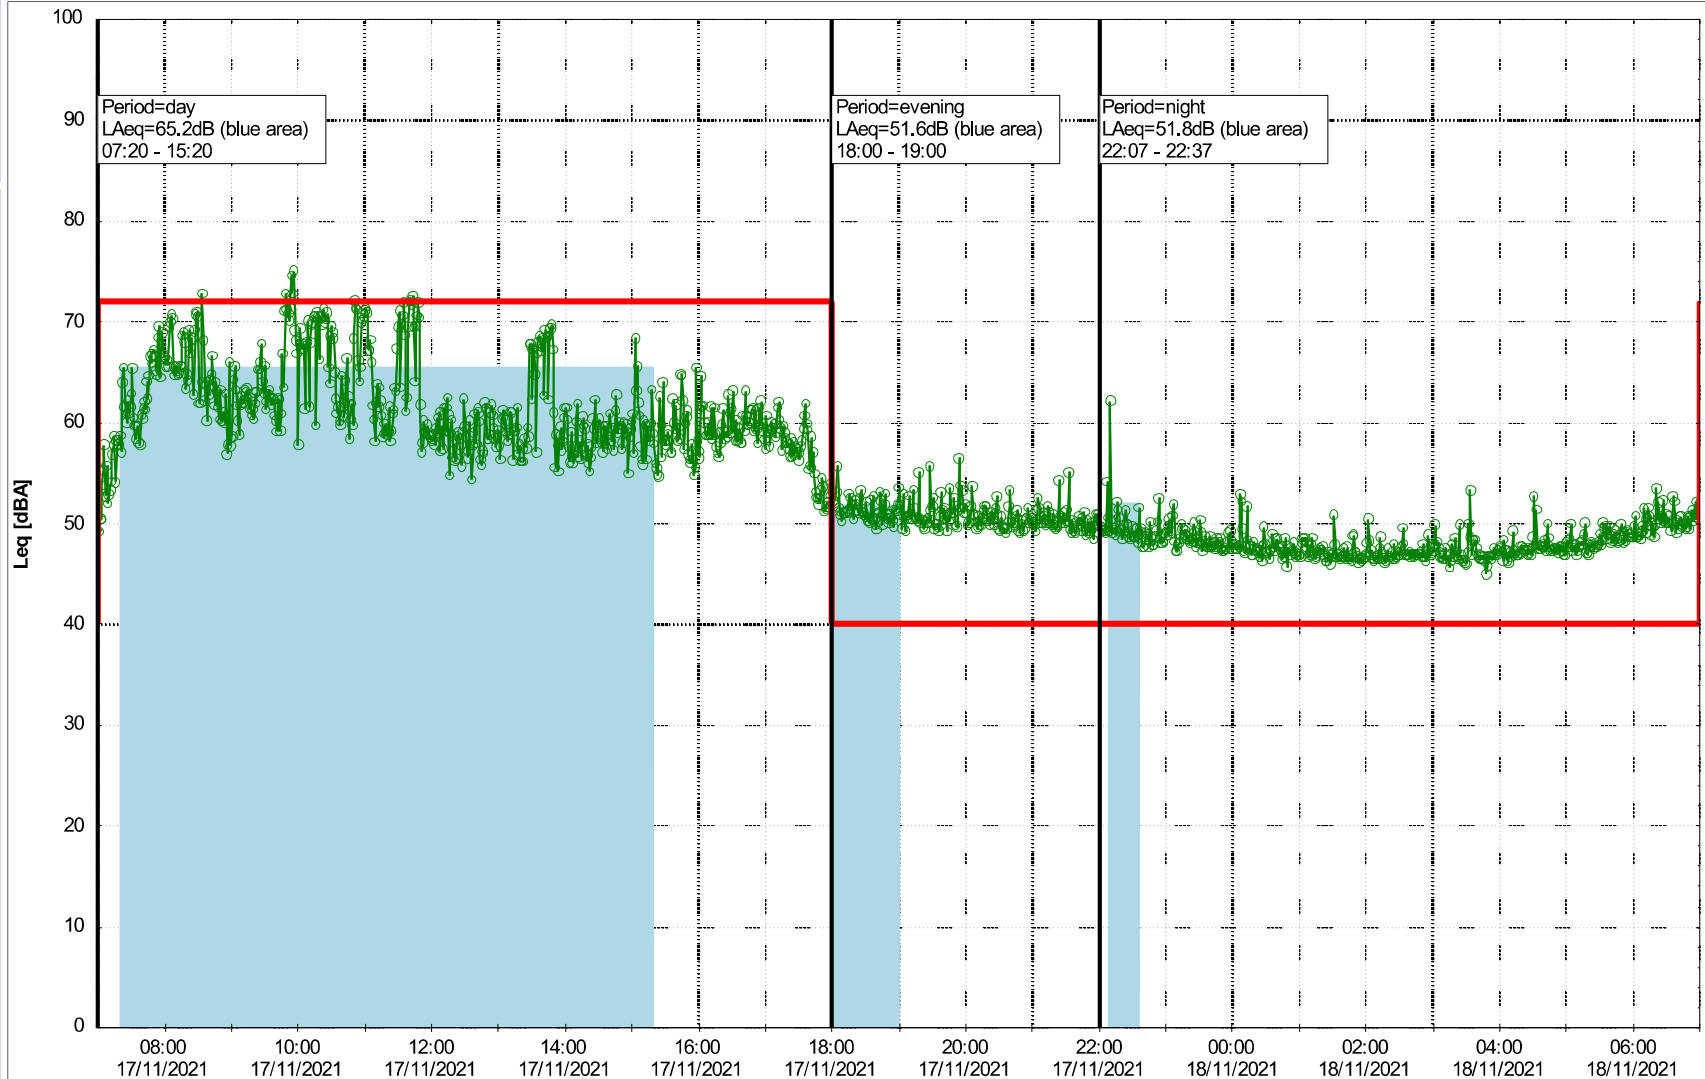

Noise Time Related Diagram

17/11/2021
18/11/2021

○○○○ MOP_NS01