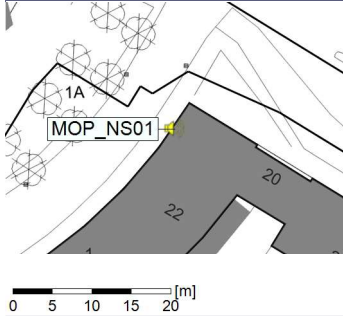

Noise Time Related Diagram

19/11/2021
20/11/2021

○○○○ MOP_NS01

Project: Kronos Sydhavnen
Construction: Mozarts Plads
Location: N-V

Plan View

Remarks

...

Noise Time Related Diagram