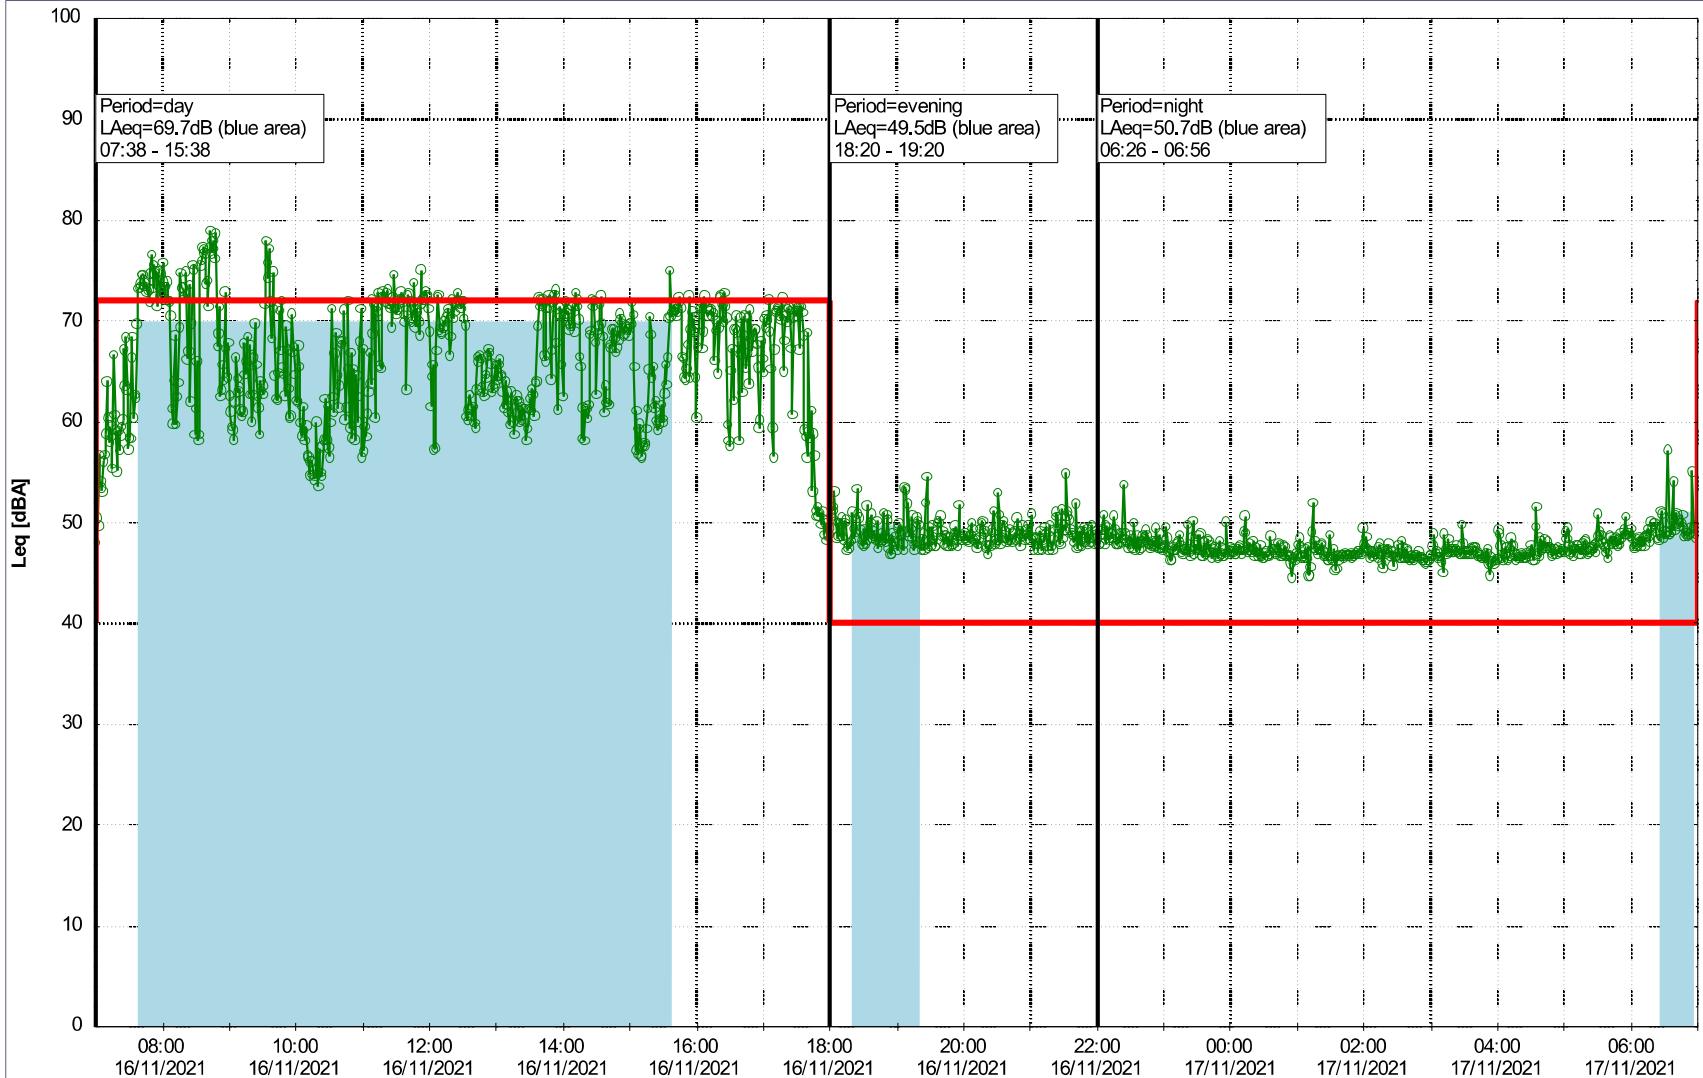

Plan View

Remarks

...

Noise Time Related Diagram

16/11/2021
17/11/2021

○○○○ MOP_NS01

Project: Kronos Sydhavnen
Construction: Mozarts Plads
Location: N-V

Plan View

Remarks

...

Noise Time Related Diagram

17/11/2021
18/11/2021

○○○○ MOP_NS01

Project: Kronos Sydhavnen
Construction: Mozarts Plads
Location: N-V

Plan View

Remarks

Noise Time Related Diagram

19/11/2021
20/11/2021

○○○○ MOP_NS01

Project: Kronos Sydhavnen
Construction: Mozarts Plads
Location: N-V

Plan View

Remarks

...

Noise Time Related Diagram