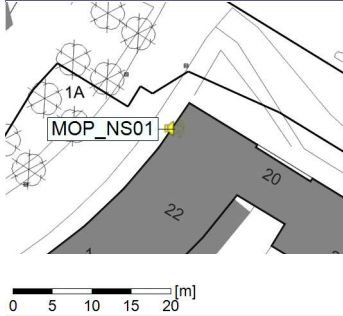

Project: Kronos Sydhavnen
Construction: Mozarts Plads
Location: N-V

Plan View