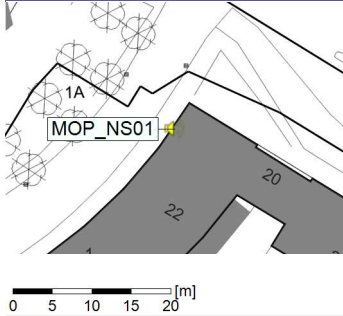

Plan View

Remarks

...

Noise Time Related Diagram

16/11/2021
17/11/2021

○○○○ MOP_NS01

Project: Kronos Sydhavnen
Construction: Mozarts Plads
Location: N-V

Plan View