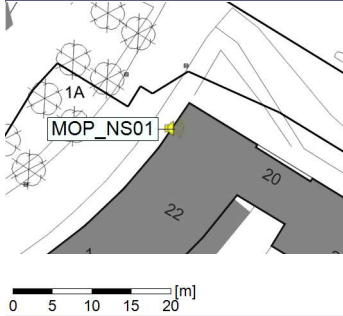

...

Noise Time Related Diagram

18/11/2021
19/11/2021

○○○○ MOP_NS01

Project: Kronos Sydhavnen
Construction: Mozarts Plads
Location: N-V

Plan View

Remarks

...