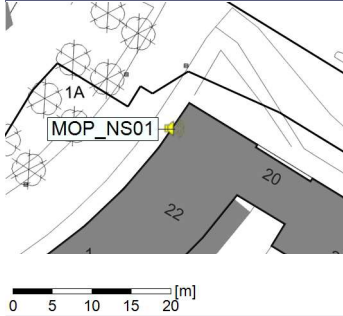

20/11/2021
21/11/2021

○○○ MOP_NS01

Project: Kronos Sydhavnen
Construction: Mozarts Plads
Location: N-V

Plan View

Remarks

...

Noise Time Related Diagram

21/11/2021
22/11/2021