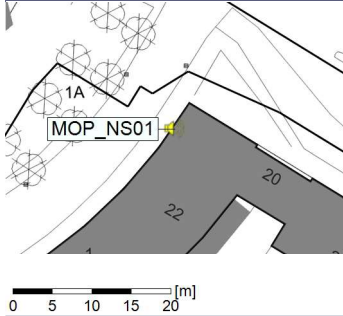

Project: Kronos Sydhavnen
Construction: Mozarts Plads
Location: N-V

15/11/2021
16/11/2021

Plan View

Remarks

...

Noise Time Related Diagram

○○○○ MOP_NS01

Project: Kronos Sydhavnen
Construction: Mozarts Plads
Location: N-V