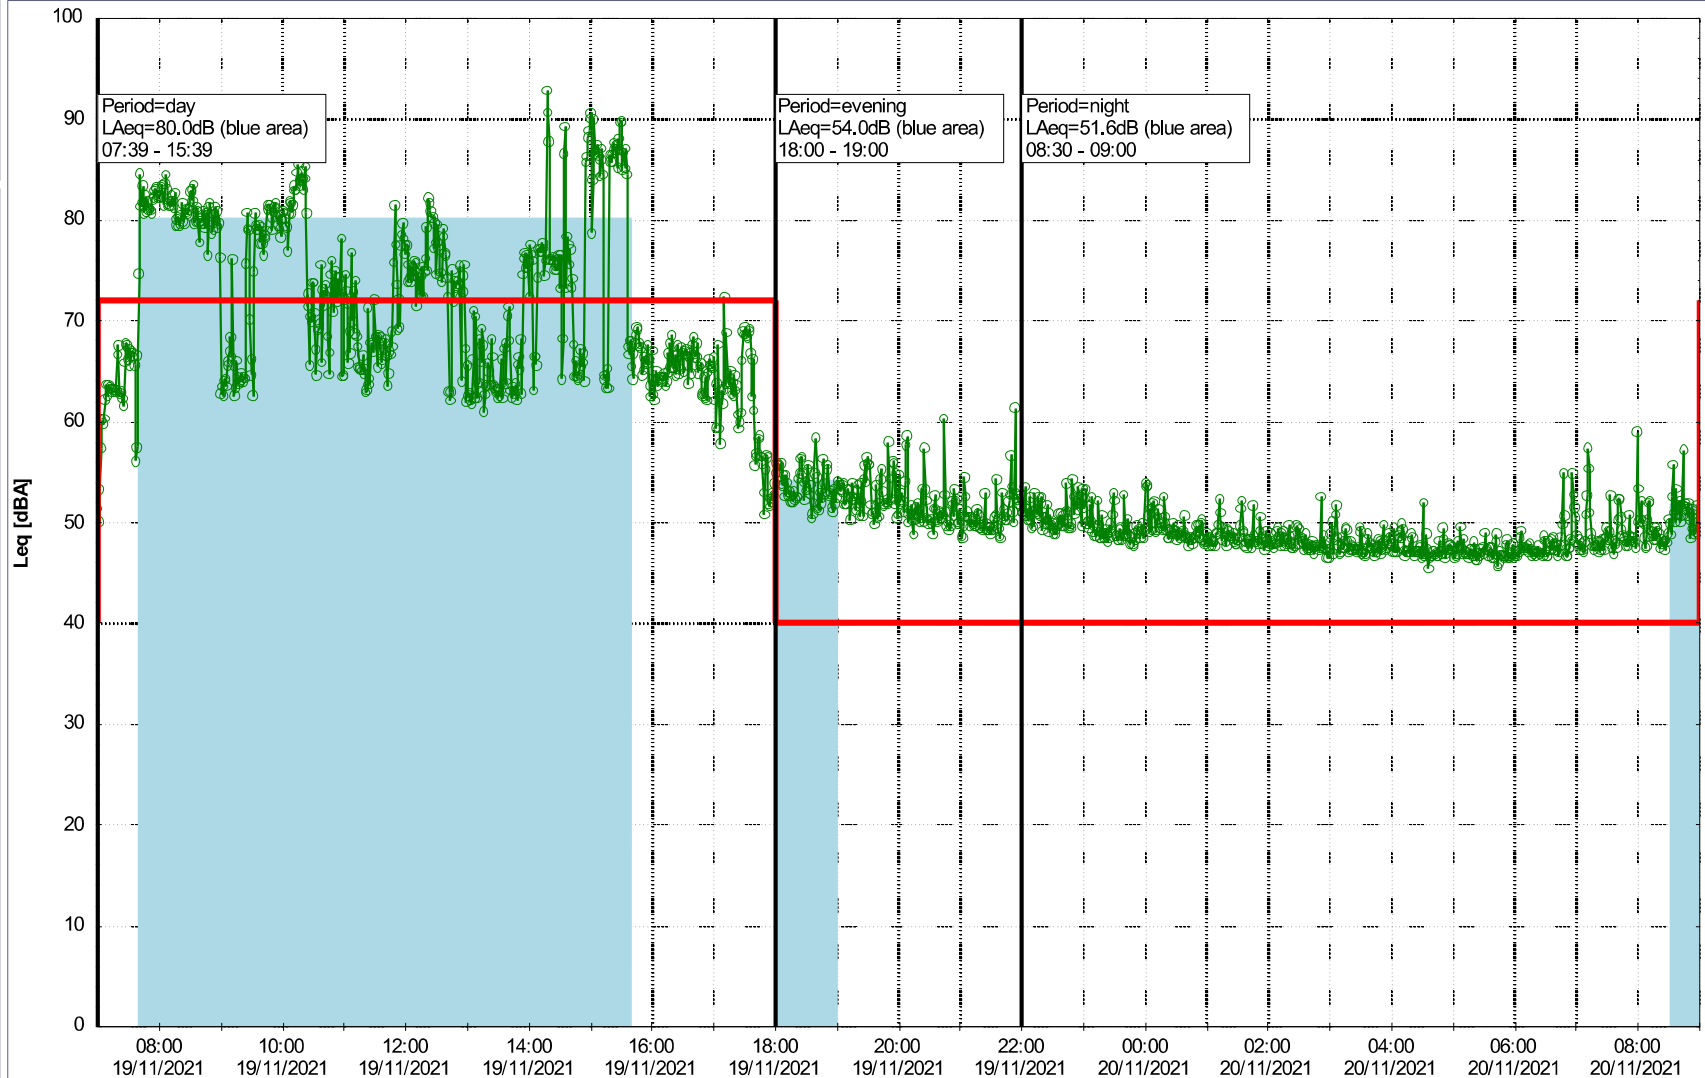

...

Noise Time Related Diagram

18/11/2021
19/11/2021

○○○○ MOP_NS01

Project: Kronos Sydhavnen
Construction: Mozarts Plads
Location: N-V

Plan View

Remarks

...

Noise Time Related Diagram

19/11/2021
20/11/2021

○○○○ MOP_NS01

Project: Kronos Sydhavnen
Construction: Mozarts Plads
Location: N-V

Plan View

Remarks

...

Noise Time Related Diagram