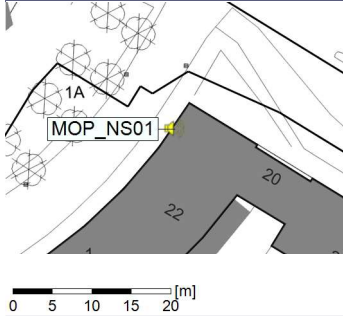

Remarks

...

Noise Time Related Diagram

17/11/2021
18/11/2021

○○○○ MOP_NS01

Project: Kronos Sydhavnen
Construction: Mozarts Plads
Location: N-V

Plan View

Remarks