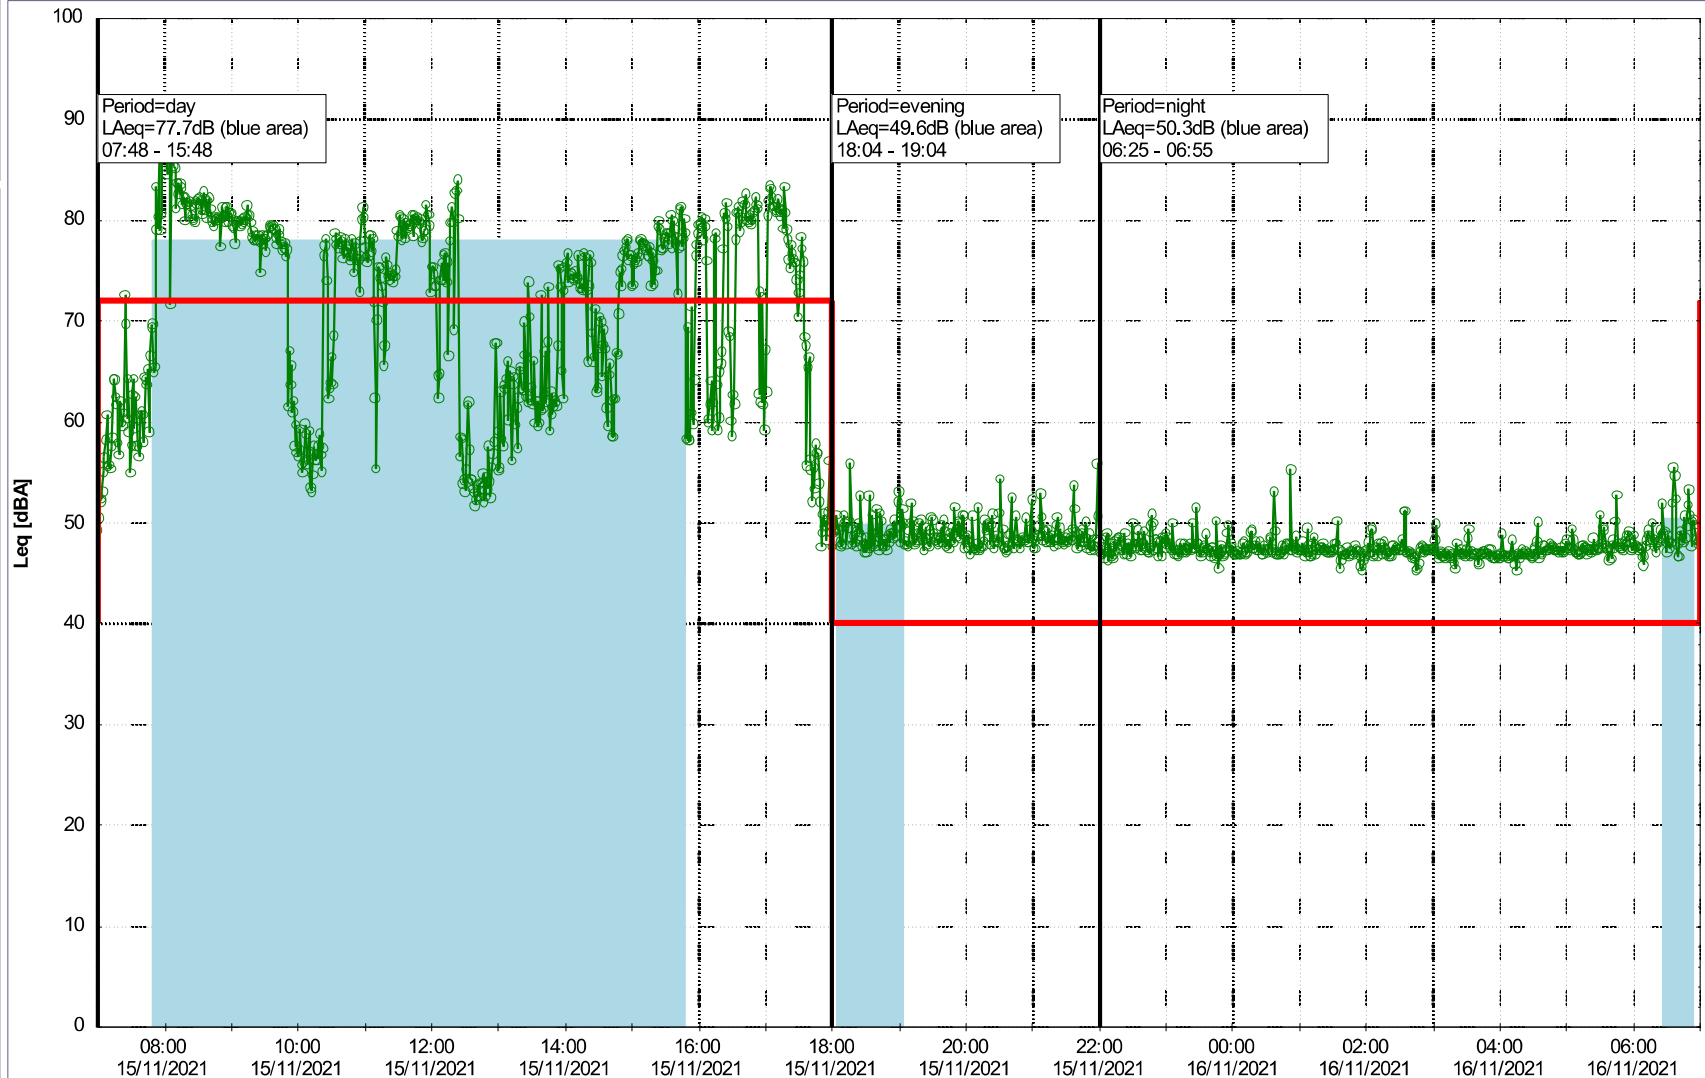

Project: Kronos Sydhavnen
Construction: Mozarts Plads
Location: N-V

15/11/2021
16/11/2021

Plan View

Remarks

...

Noise Time Related Diagram

○○○○ MOP_NS01

Project: Kronos Sydhavnen
Construction: Mozarts Plads
Location: N-V

Plan View

Remarks

...

Noise Time Related Diagram

16/11/2021
17/11/2021

○○○○ MOP_NS01

Project: Kronos Sydhavnen
Construction: Mozarts Plads
Location: N-V

Plan View

Remarks

...

Noise Time Related Diagram

17/11/2021
18/11/2021

○○○○ MOP_NS01

Project: Kronos Sydhavnen
Construction: Mozarts Plads
Location: N-V

Plan View

Remarks

Noise Time Related Diagram

19/11/2021
20/11/2021

○○○○ MOP_NS01

Project: Kronos Sydhavnen
Construction: Mozarts Plads
Location: N-V

Plan View

Remarks

...

Noise Time Related Diagram