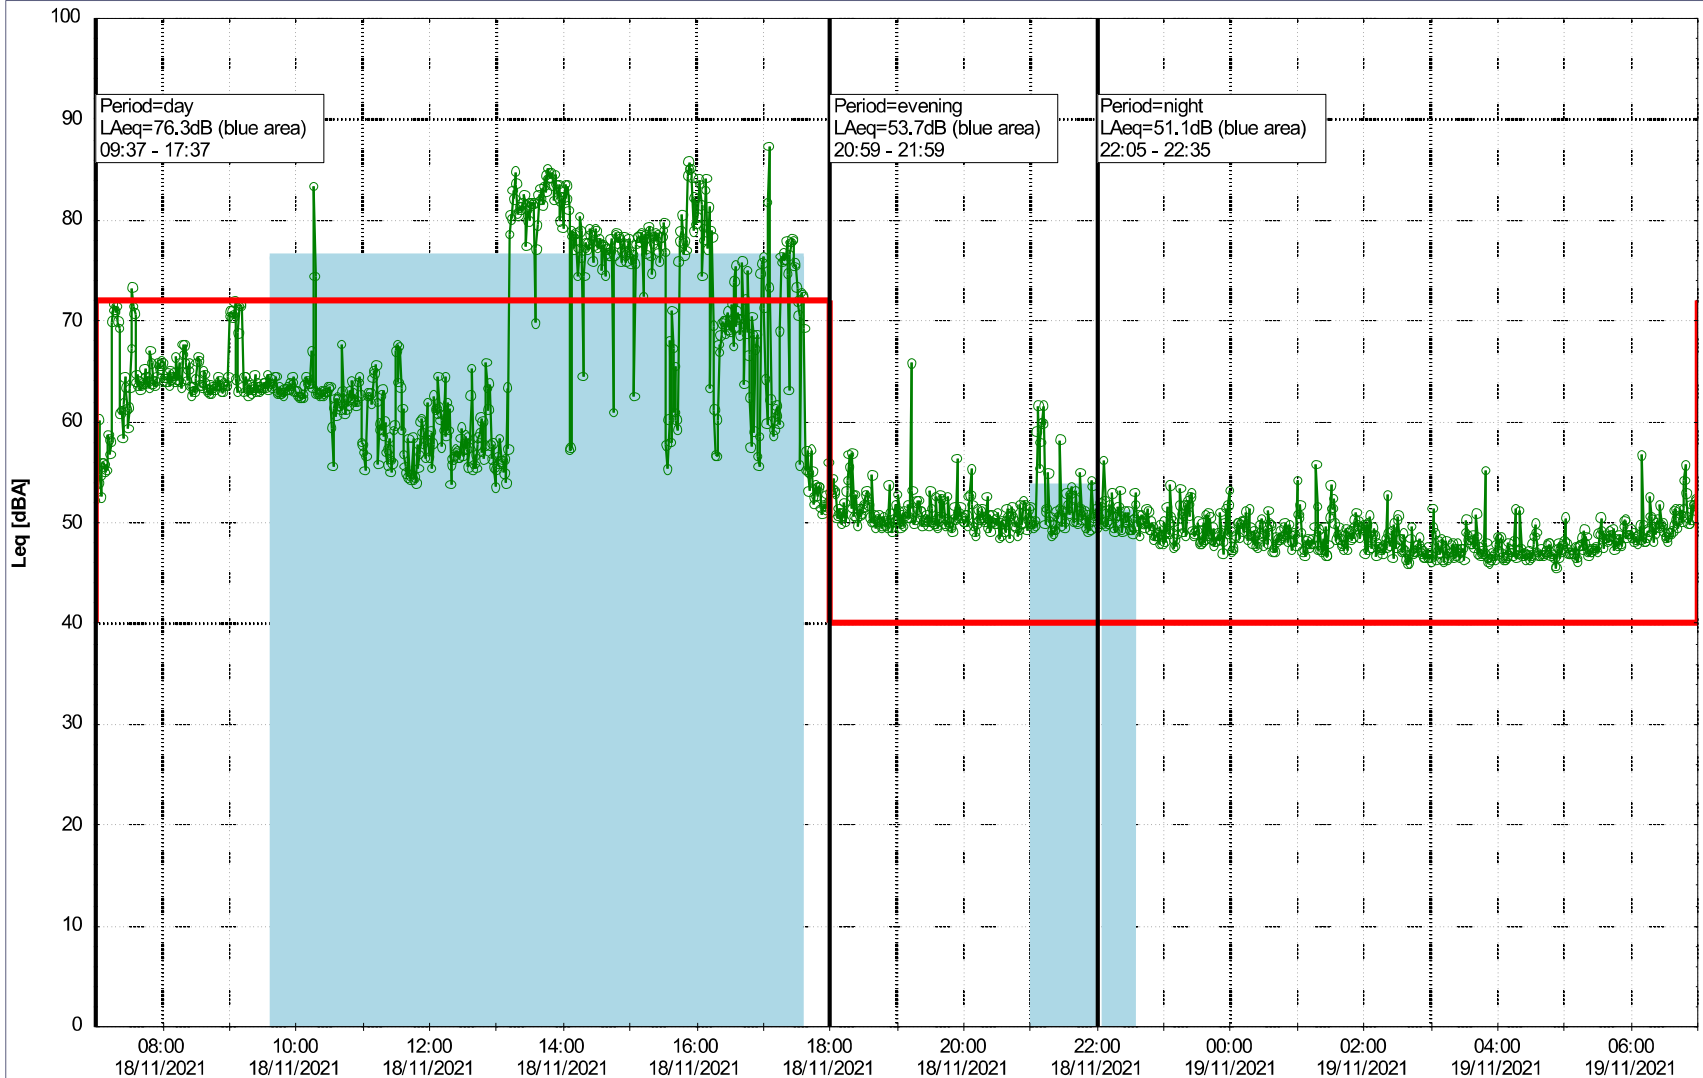

Remarks

...

Noise Time Related Diagram

17/11/2021
18/11/2021

○○○○ MOP_NS01

Project: Kronos Sydhavnen
Construction: Mozarts Plads
Location: N-V

Plan View

Remarks

...

Noise Time Related Diagram

18/11/2021
19/11/2021

○○○○ MOP_NS01

Project: Kronos Sydhavnen
Construction: Mozarts Plads
Location: N-V

Plan View

Remarks

...

Noise Time Related Diagram

19/11/2021
20/11/2021

○○○○ MOP_NS01

Project: Kronos Sydhavnen
Construction: Mozarts Plads
Location: N-V

Plan View

Remarks

...

Noise Time Related Diagram