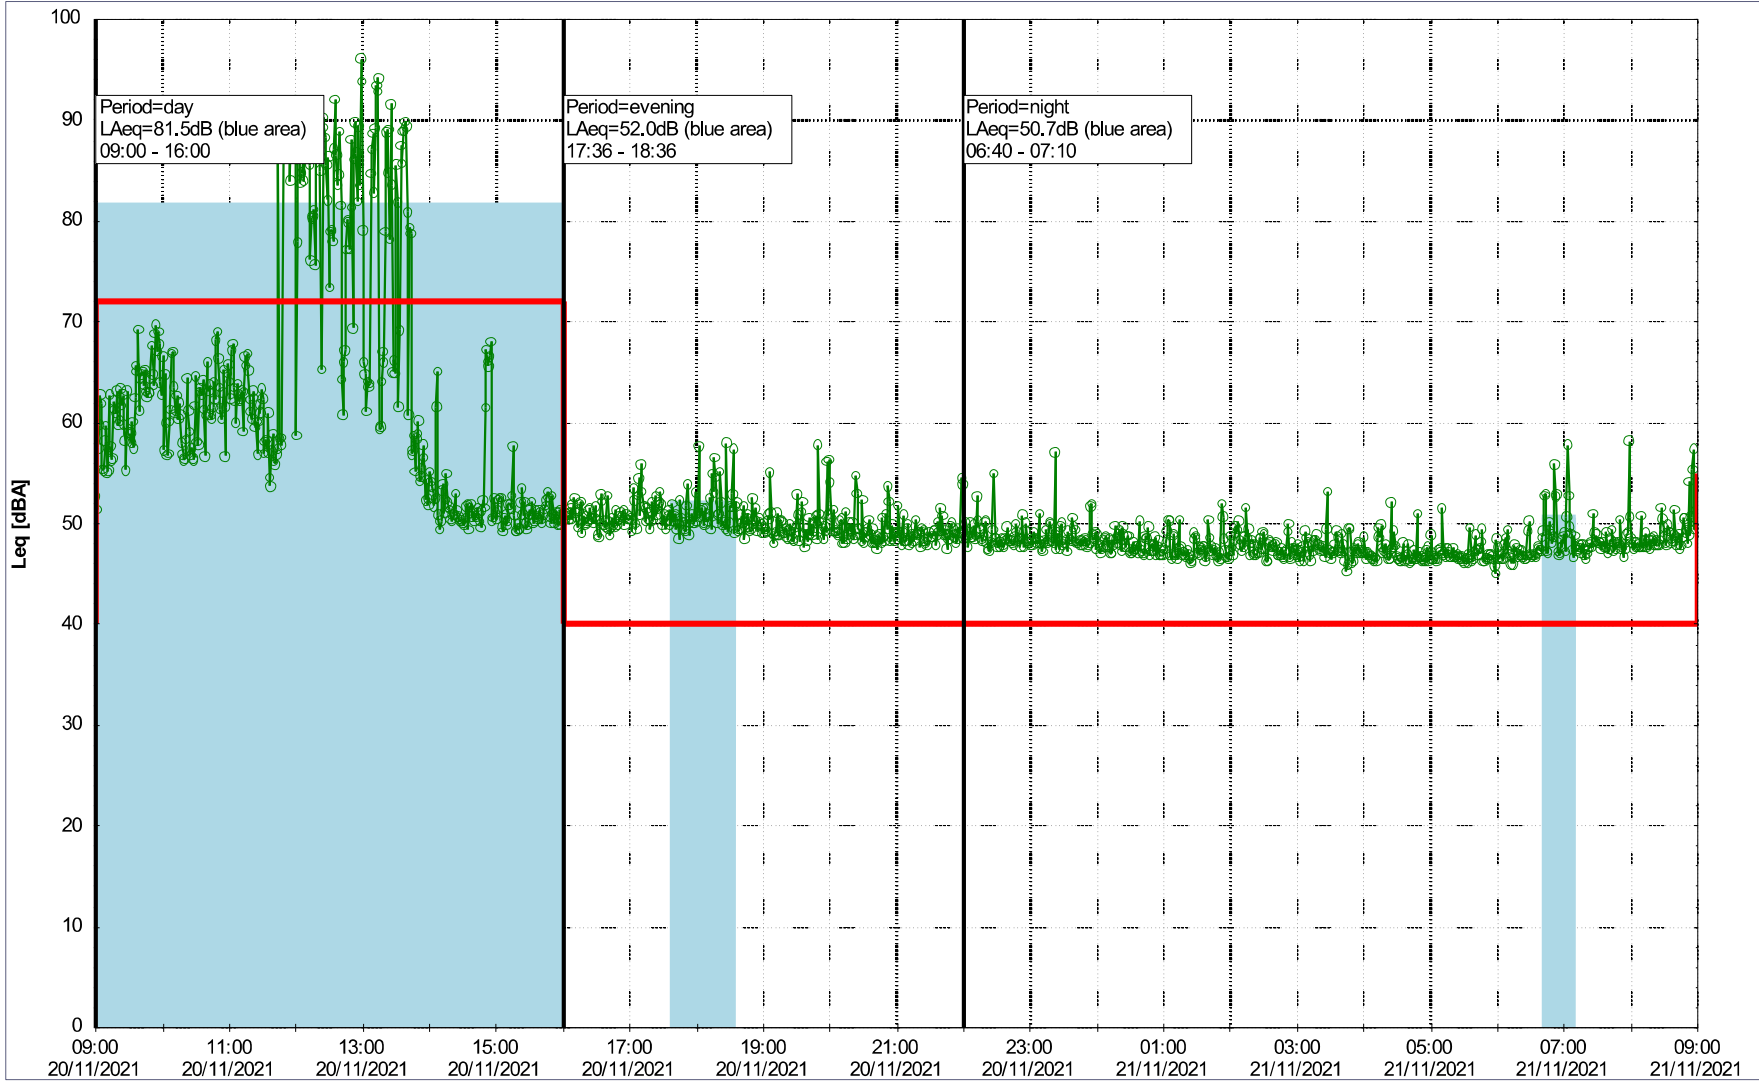

Noise Time Related Diagram

19/11/2021
20/11/2021

○○○○ MOP_NS01

Project: Kronos Sydhavnen
Construction: Mozarts Plads
Location: N-V

Plan View

Remarks

...

Noise Time Related Diagram

20/11/2021
21/11/2021

○○○ MOP_NS01

Project: Kronos Sydhavnen
Construction: Mozarts Plads
Location: N-V

Plan View

Remarks

...

Noise Time Related Diagram

21/11/2021
22/11/2021