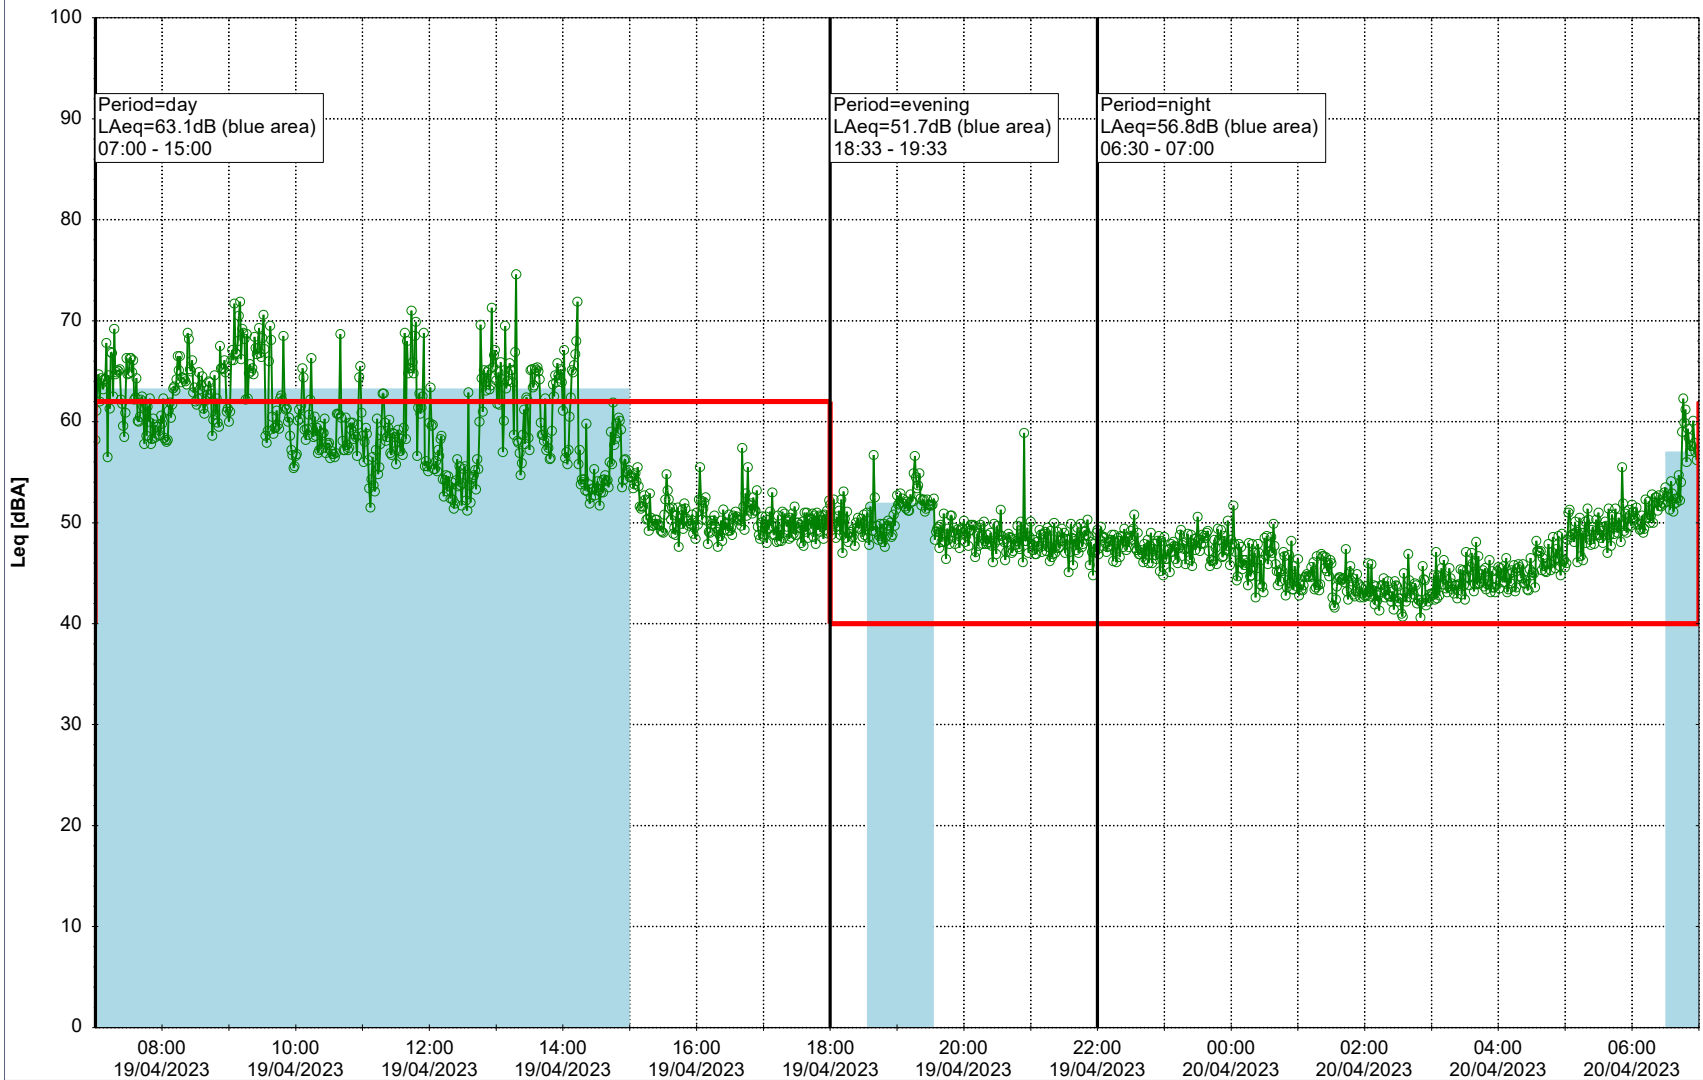

○○○○ SLU_NS01

Project: Kronos Sydhavnen
Construction: Sluseholmen
Location: N-V

Plan View

Remarks

...

Noise Time Related Diagram

19/04/2023
20/04/2023

○○○○ SLU_NS01

Project: Kronos Sydhavnen
Construction: Sluseholmen
Location: N-V

Plan View

Remarks

...

Noise Time Related Diagram

20/04/2023
21/04/2023

○○○○ SLU_NS01

Project: Kronos Sydhavnen
Construction: Sluseholmen
Location: N-V

Plan View

0 5 10 15 20 [m]

Remarks

...

Noise Time Related Diagram

21/04/2023
22/04/2023

○○○○ SLU_NS01

Project: Kronos Sydhavnen
Construction: Sluseholmen
Location: N-V

Plan View

Remarks

...

Noise Time Related Diagram

22/04/2023
23/04/2023

○○○○ SLU_NS01

Project: Kronos Sydhavnen
Construction: Sluseholmen
Location: N-V

Plan View