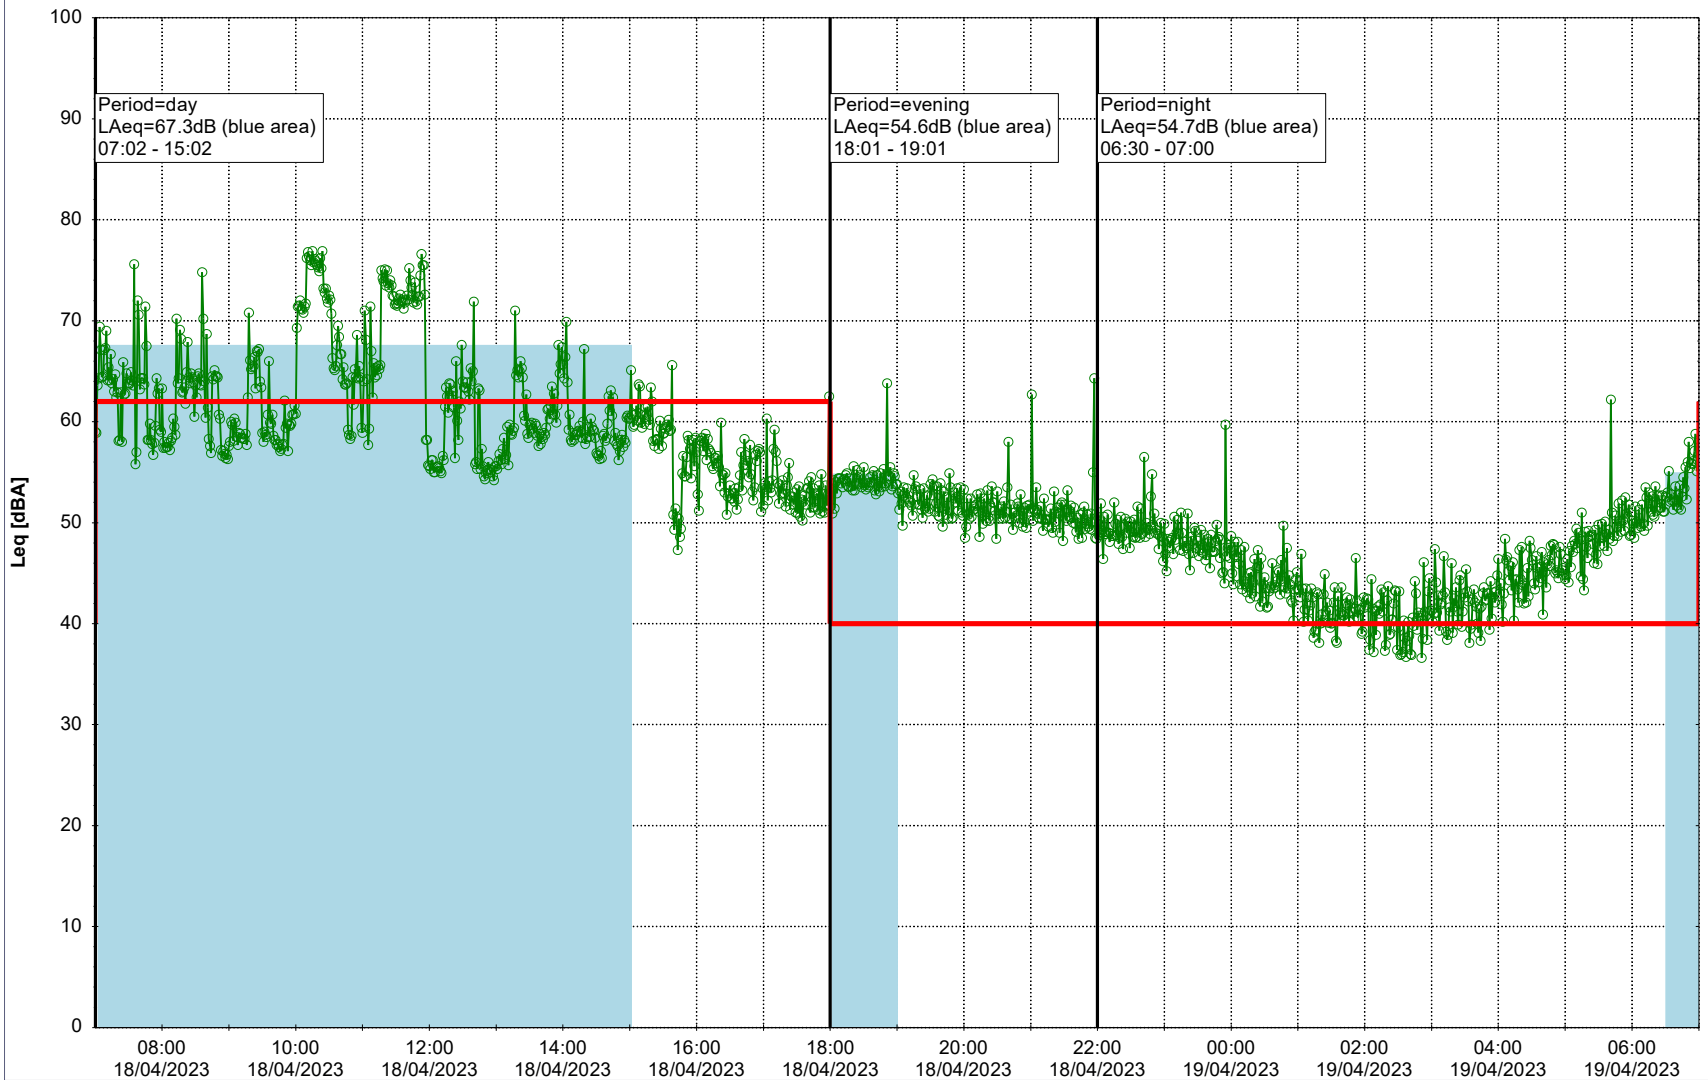

○○○○ SLU_NS01

Project: Kronos Sydhavnen
Construction: Sluseholmen
Location: N-V

Plan View

0 5 10 15 20 [m]

Remarks

...

Noise Time Related Diagram

18/04/2023
19/04/2023

○○○○ SLU_NS01

Project: Kronos Sydhavnen
Construction: Sluseholmen
Location: N-V

Plan View

Remarks

...

Noise Time Related Diagram

19/04/2023
20/04/2023

○○○○ SLU_NS01

Project: Kronos Sydhavnen
Construction: Sluseholmen
Location: N-V

Plan View

Remarks

...

Noise Time Related Diagram

20/04/2023
21/04/2023

○○○○ SLU_NS01

Project: Kronos Sydhavnen
Construction: Sluseholmen
Location: N-V

Plan View

Remarks

...

Noise Time Related Diagram

22/04/2023
23/04/2023

○○○○ SLU_NS01

Project: Kronos Sydhavnen
Construction: Sluseholmen
Location: N-V

Plan View