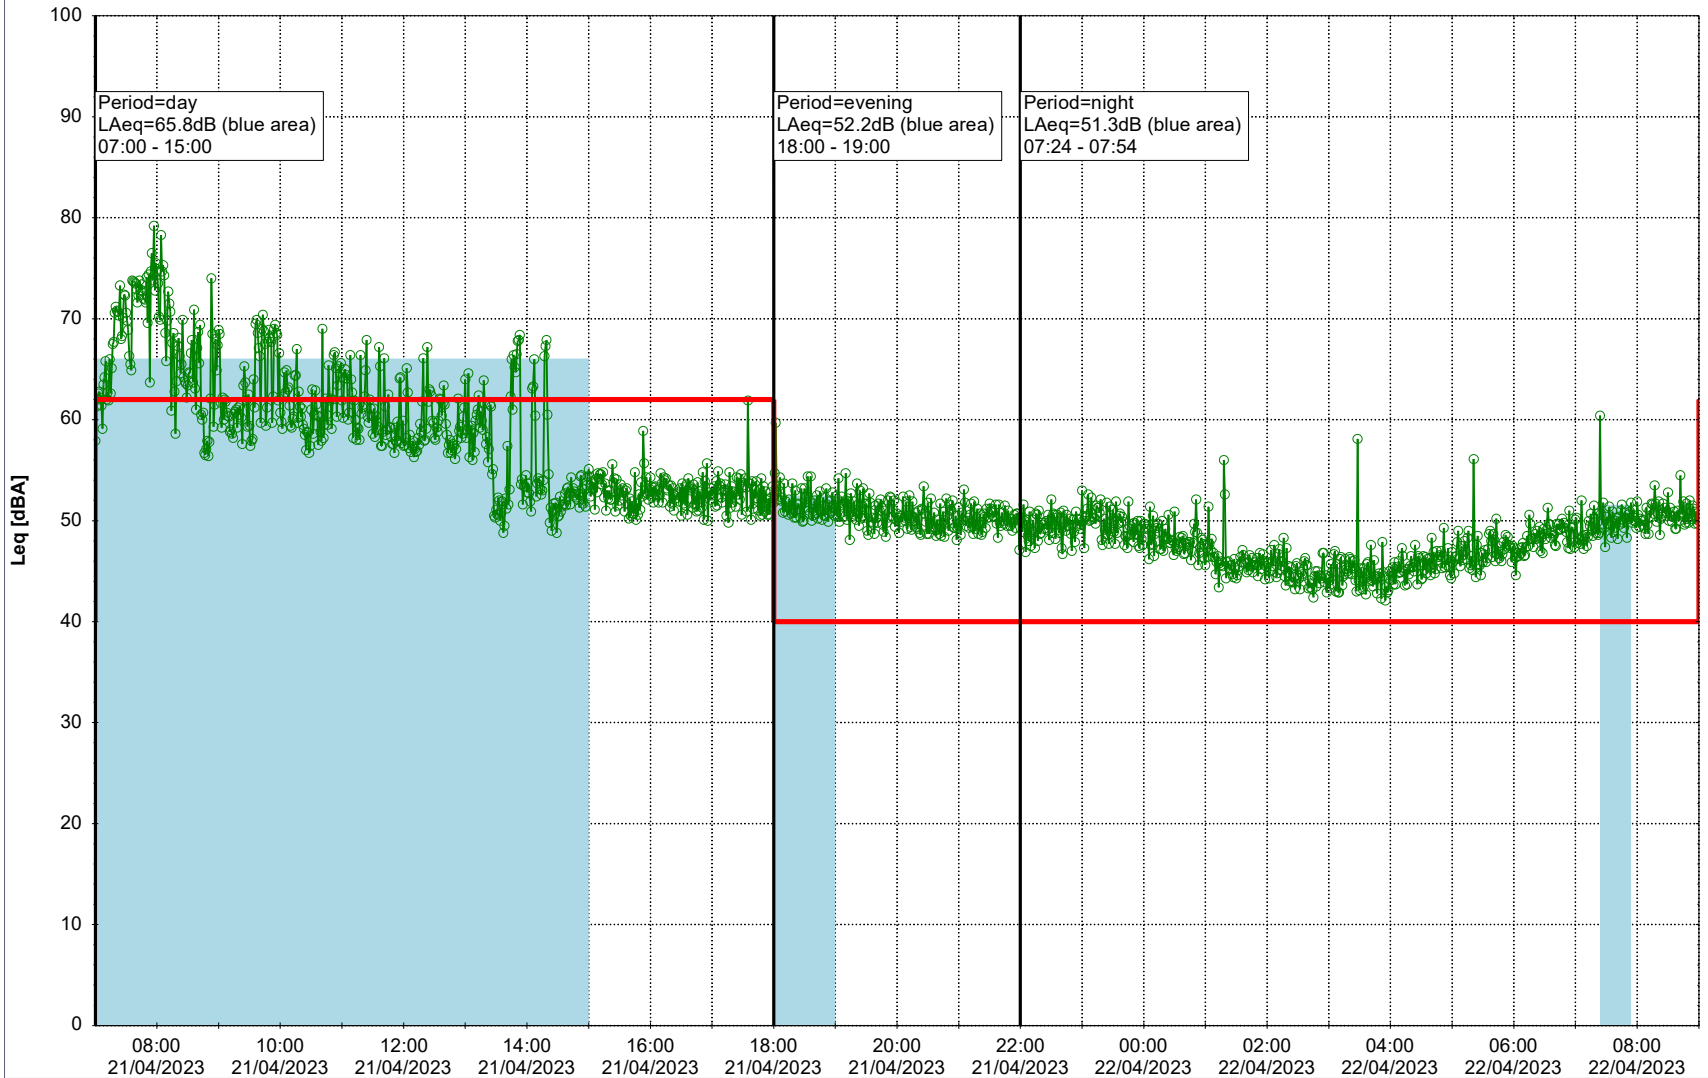

Plan View

0 5 10 15 20 [m]

Remarks

...

Noise Time Related Diagram

21/04/2023
22/04/2023

○○○○ SLU_NS01

Project: Kronos Sydhavnen
Construction: Sluseholmen
Location: N-V

Plan View

Remarks

...

Noise Time Related Diagram

22/04/2023
23/04/2023

○○○○ SLU_NS01

Project: Kronos Sydhavnen
Construction: Sluseholmen
Location: N-V

Plan View