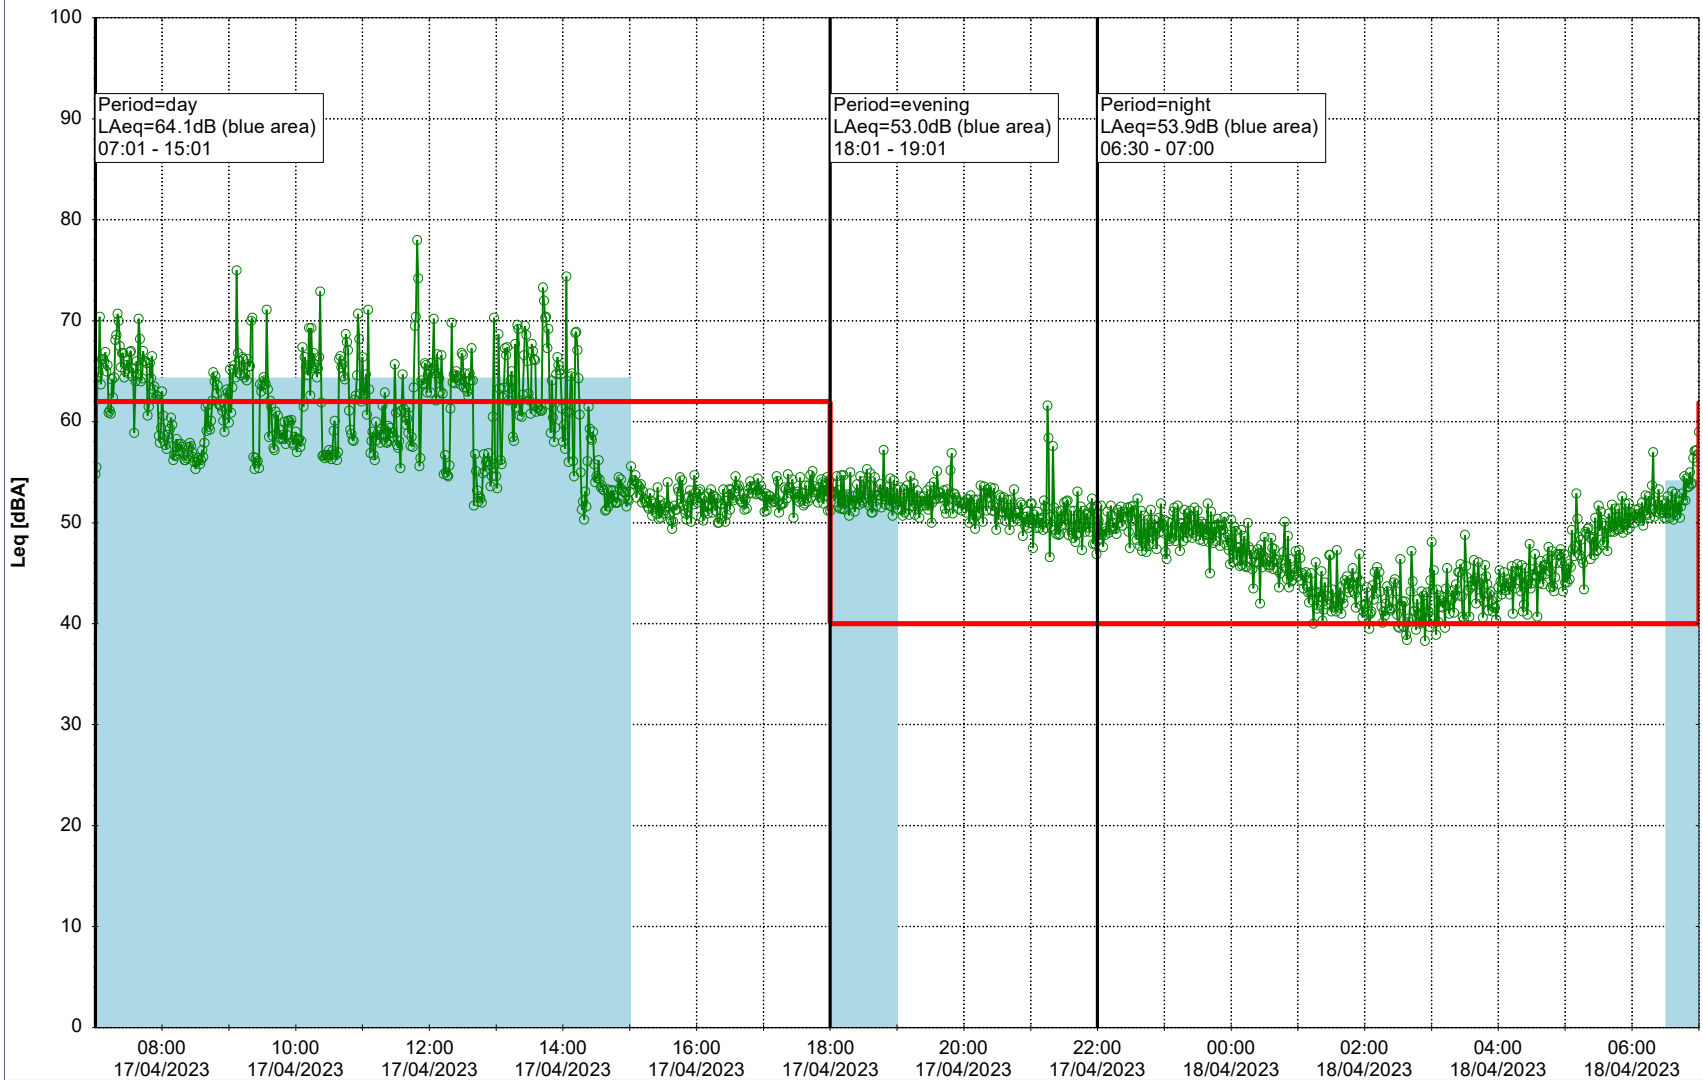

Project: Kronos Sydhavnen
Construction: Sluseholmen
Location: N-V

Plan View

0 5 10 15 20 [m]

Remarks

...

Noise Time Related Diagram

17/04/2023

18/04/2023

○○○○ SLU_NS01

Project: Kronos Sydhavnen
Construction: Sluseholmen
Location: N-V

Plan View

0 5 10 15 20 [m]

Remarks

...

Noise Time Related Diagram

18/04/2023
19/04/2023

Project: Kronos Sydhavnen
Construction: Sluseholmen
Location: N-V

Plan View

Remarks

...

Noise Time Related Diagram

20/04/2023
21/04/2023

○○○○ SLU_NS01

Project: Kronos Sydhavnen
Construction: Sluseholmen
Location: N-V

Plan View

Remarks

...

Noise Time Related Diagram

22/04/2023
23/04/2023

○○○○ SLU_NS01

Project: Kronos Sydhavnen
Construction: Sluseholmen
Location: N-V

Plan View