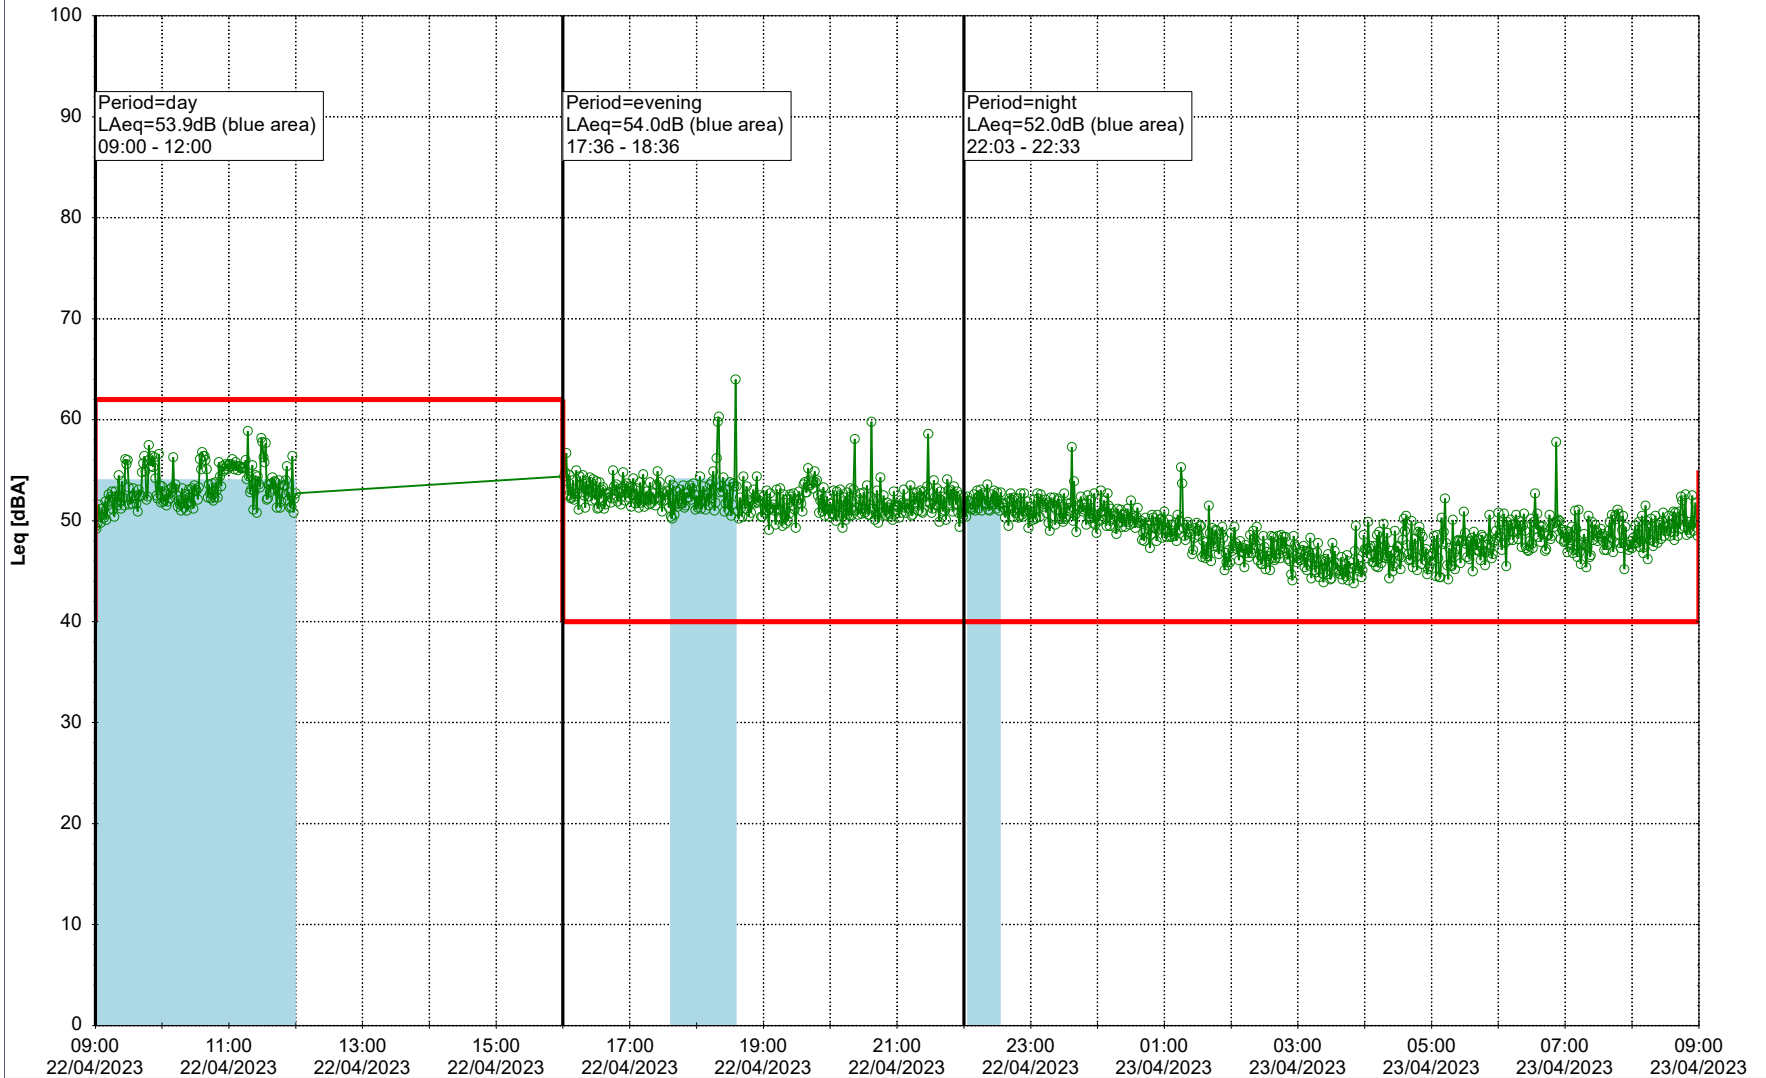

Plan View

Remarks

...

Noise Time Related Diagram

22/04/2023
23/04/2023

○○○○ SLU_NS01

Project: Kronos Sydhavnen
Construction: Sluseholmen
Location: N-V

Plan View