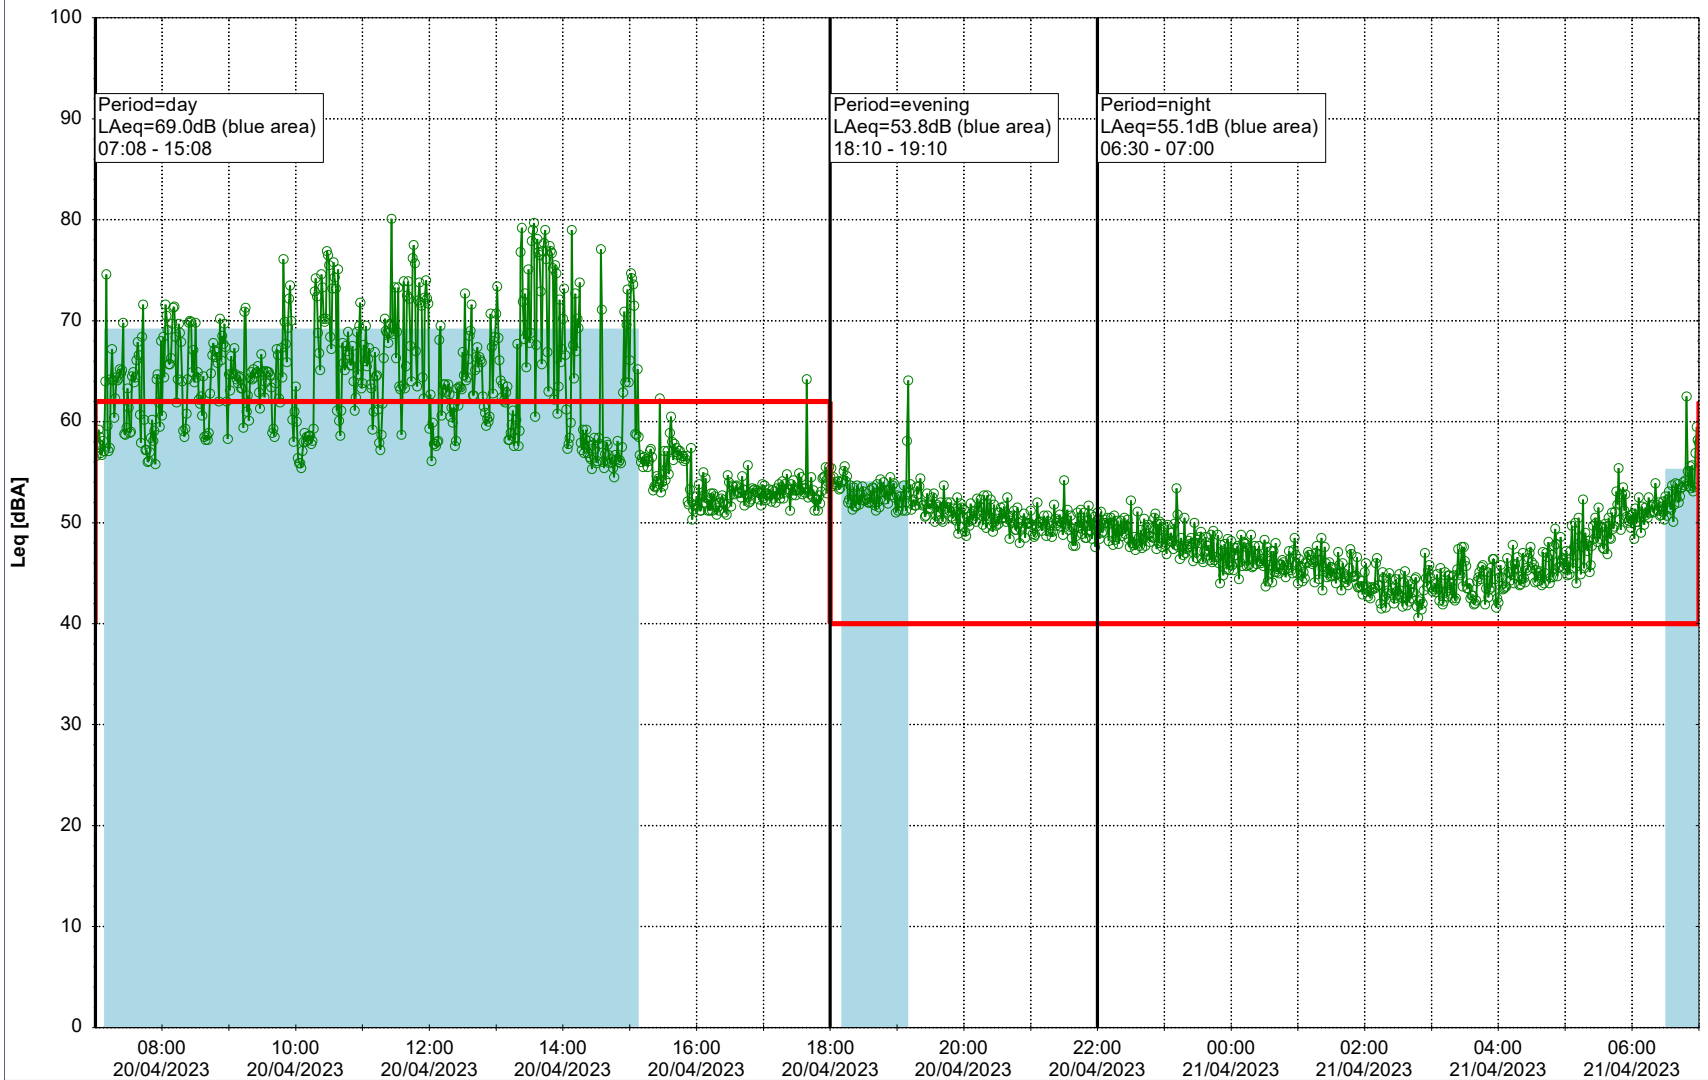

Project: Kronos Sydhavnen
Construction: Sluseholmen
Location: N-V

Plan View

Remarks

...

Noise Time Related Diagram

20/04/2023
21/04/2023

○○○○ SLU_NS01

Project: Kronos Sydhavnen
Construction: Sluseholmen
Location: N-V

Plan View

0 5 10 15 20 [m]

Remarks

...

Noise Time Related Diagram

21/04/2023
22/04/2023

○○○○ SLU_NS01

Project: Kronos Sydhavnen
Construction: Sluseholmen
Location: N-V

Plan View

Remarks

...

Noise Time Related Diagram

22/04/2023
23/04/2023

○○○○ SLU_NS01

Project: Kronos Sydhavnen
Construction: Sluseholmen
Location: N-V

Plan View