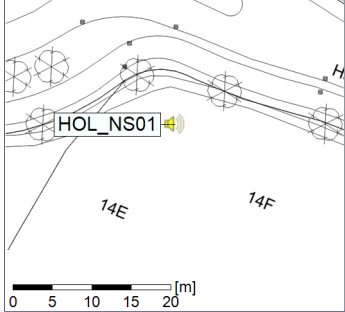

Plan View

Remarks

...

Noise Time Related Diagram

28/06/2022
29/06/2022

○ ○ ○ ○ HOL_NS01

Project: Kronos Sydhavnen
Construction: Havneholmen
Location: N-V

29/06/2022
30/06/2022

Plan View

Remarks

...

Noise Time Related Diagram

○ ○ ○ ○ HOL_NS01

Project: Kronos Sydhavnen
Construction: Havneholmen
Location: N-V

Plan View

Remarks