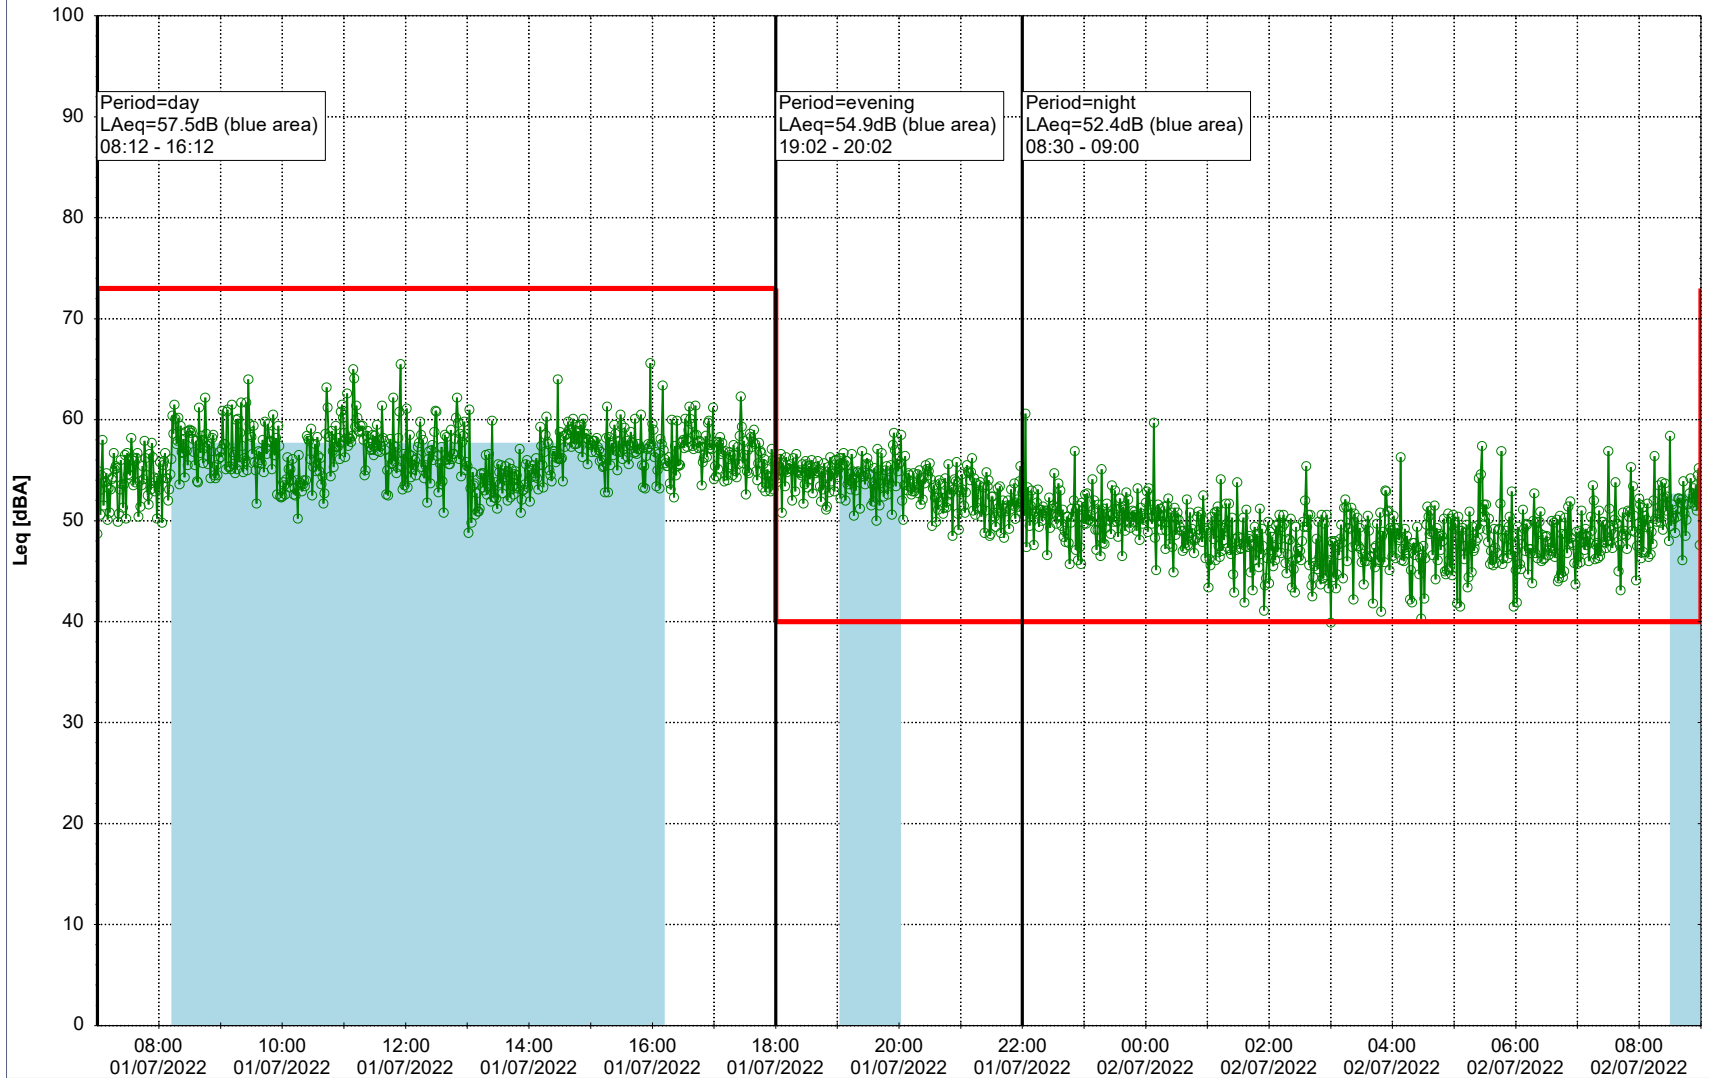

...

Noise Time Related Diagram

30/06/2022
01/07/2022

○ ○ ○ ○ HOL_NS01

Project: Kronos Sydhavnen
Construction: Havneholmen
Location: N-V

Plan View

Remarks

...

Noise Time Related Diagram

01/07/2022
02/07/2022

○ ○ ○ ○ HOL_NS01

Project: Kronos Sydhavnen
Construction: Havneholmen
Location: N-V

Plan View

Remarks

...

Noise Time Related Diagram