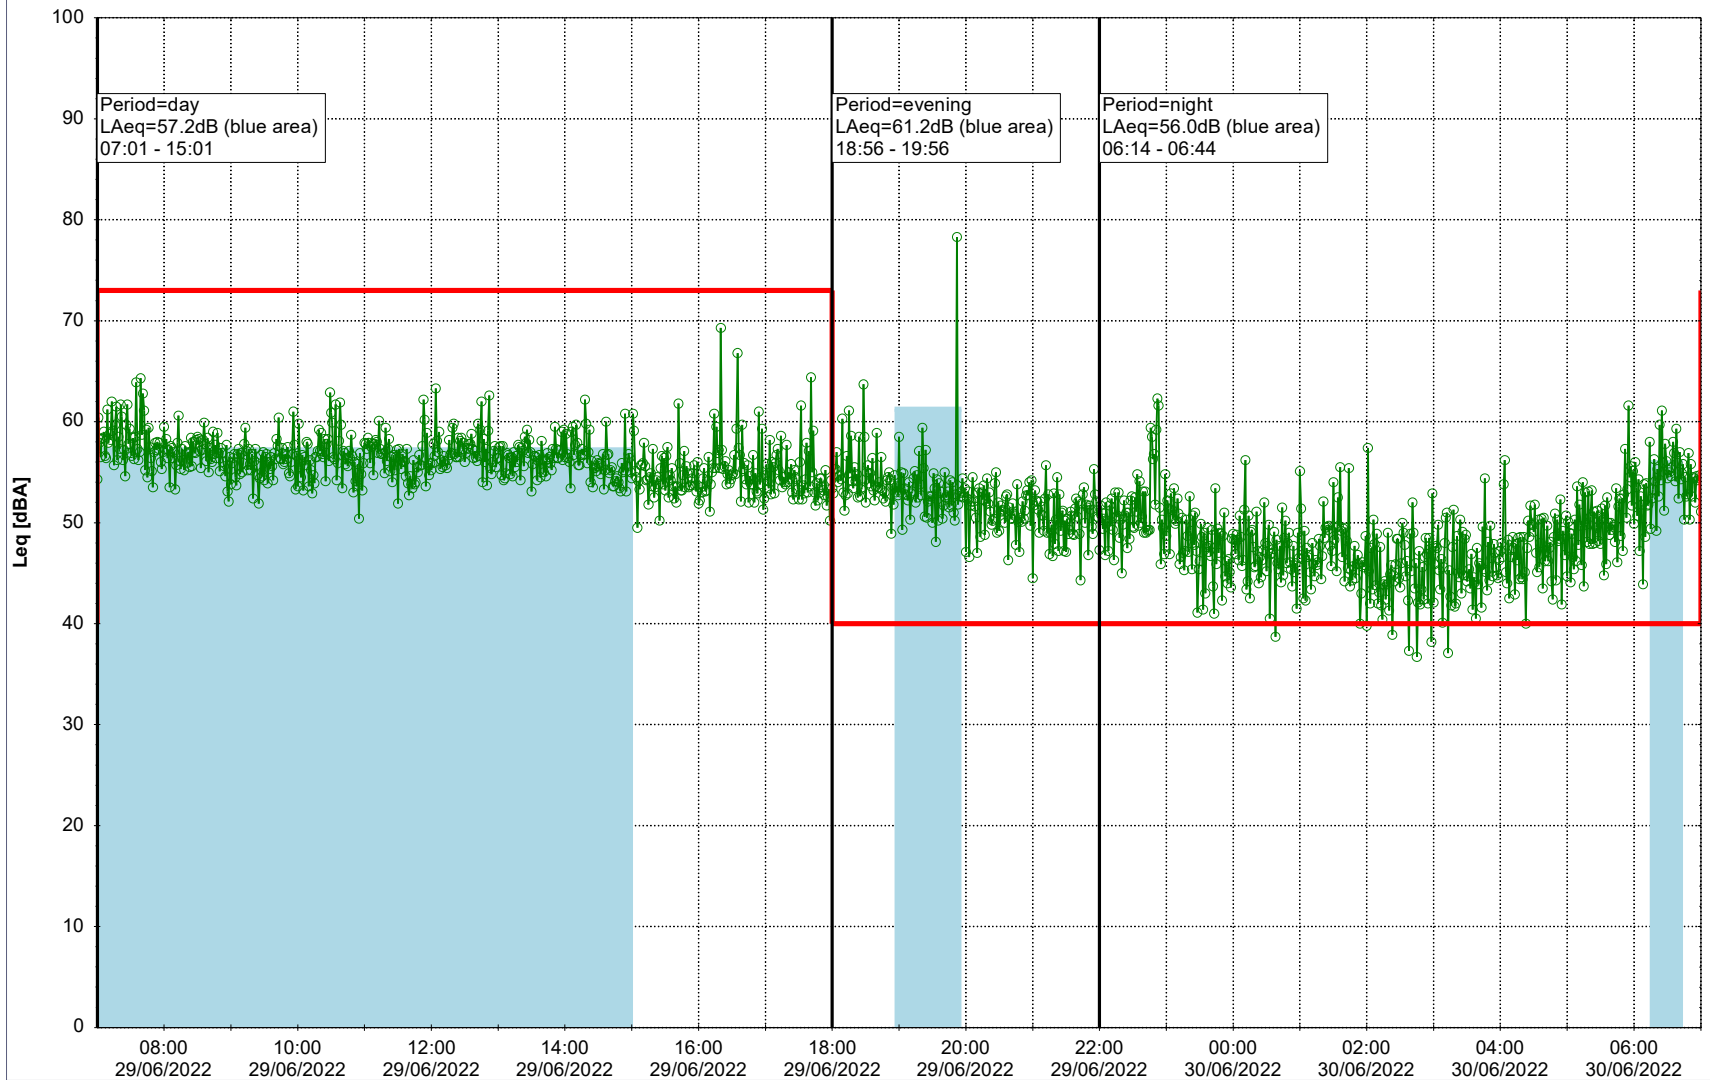

Plan View

Remarks

...

Noise Time Related Diagram

○ ○ ○ ○ HOL_NS01

Project: Kronos Sydhavnen
Construction: Havneholmen
Location: N-V

Plan View

Remarks

...

Noise Time Related Diagram

30/06/2022
01/07/2022

○ ○ ○ ○ HOL_NS01

Project: Kronos Sydhavnen
Construction: Havneholmen
Location: N-V

Plan View

Remarks

...

Noise Time Related Diagram

01/07/2022
02/07/2022

○ ○ ○ ○ HOL_NS01

Project: Kronos Sydhavnen
Construction: Havneholmen
Location: N-V

Plan View

Remarks

...

Noise Time Related Diagram