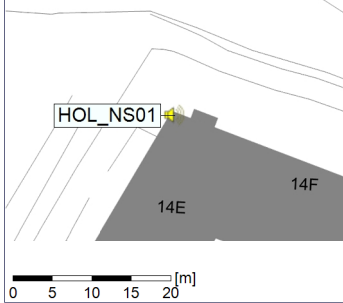

Project: Kronos Sydhavnen
Construction: Havneholmen
Location: N-V

Plan View

Remarks

...

Noise Time Related Diagram

27/06/2022
28/06/2022

○○○ HOL_NS01

Project: Kronos Sydhavnen
Construction: Havneholmen
Location: N-V

Plan View

Remarks

...

Noise Time Related Diagram

28/06/2022
29/06/2022

○ ○ ○ ○ HOL_NS01

Project: Kronos Sydhavnen
Construction: Havneholmen
Location: N-V

29/06/2022
30/06/2022

Plan View

Remarks

...

Noise Time Related Diagram

○ ○ ○ ○ HOL_NS01

Project: Kronos Sydhavnen
Construction: Havneholmen
Location: N-V

Plan View

Remarks

02/07/2022
03/07/2022

○○○○ HOL_NS01

Project: Kronos Sydhavnen
Construction: Havneholmen
Location: N-V

Plan View

Remarks

...

Noise Time Related Diagram

03/07/2022
04/07/2022