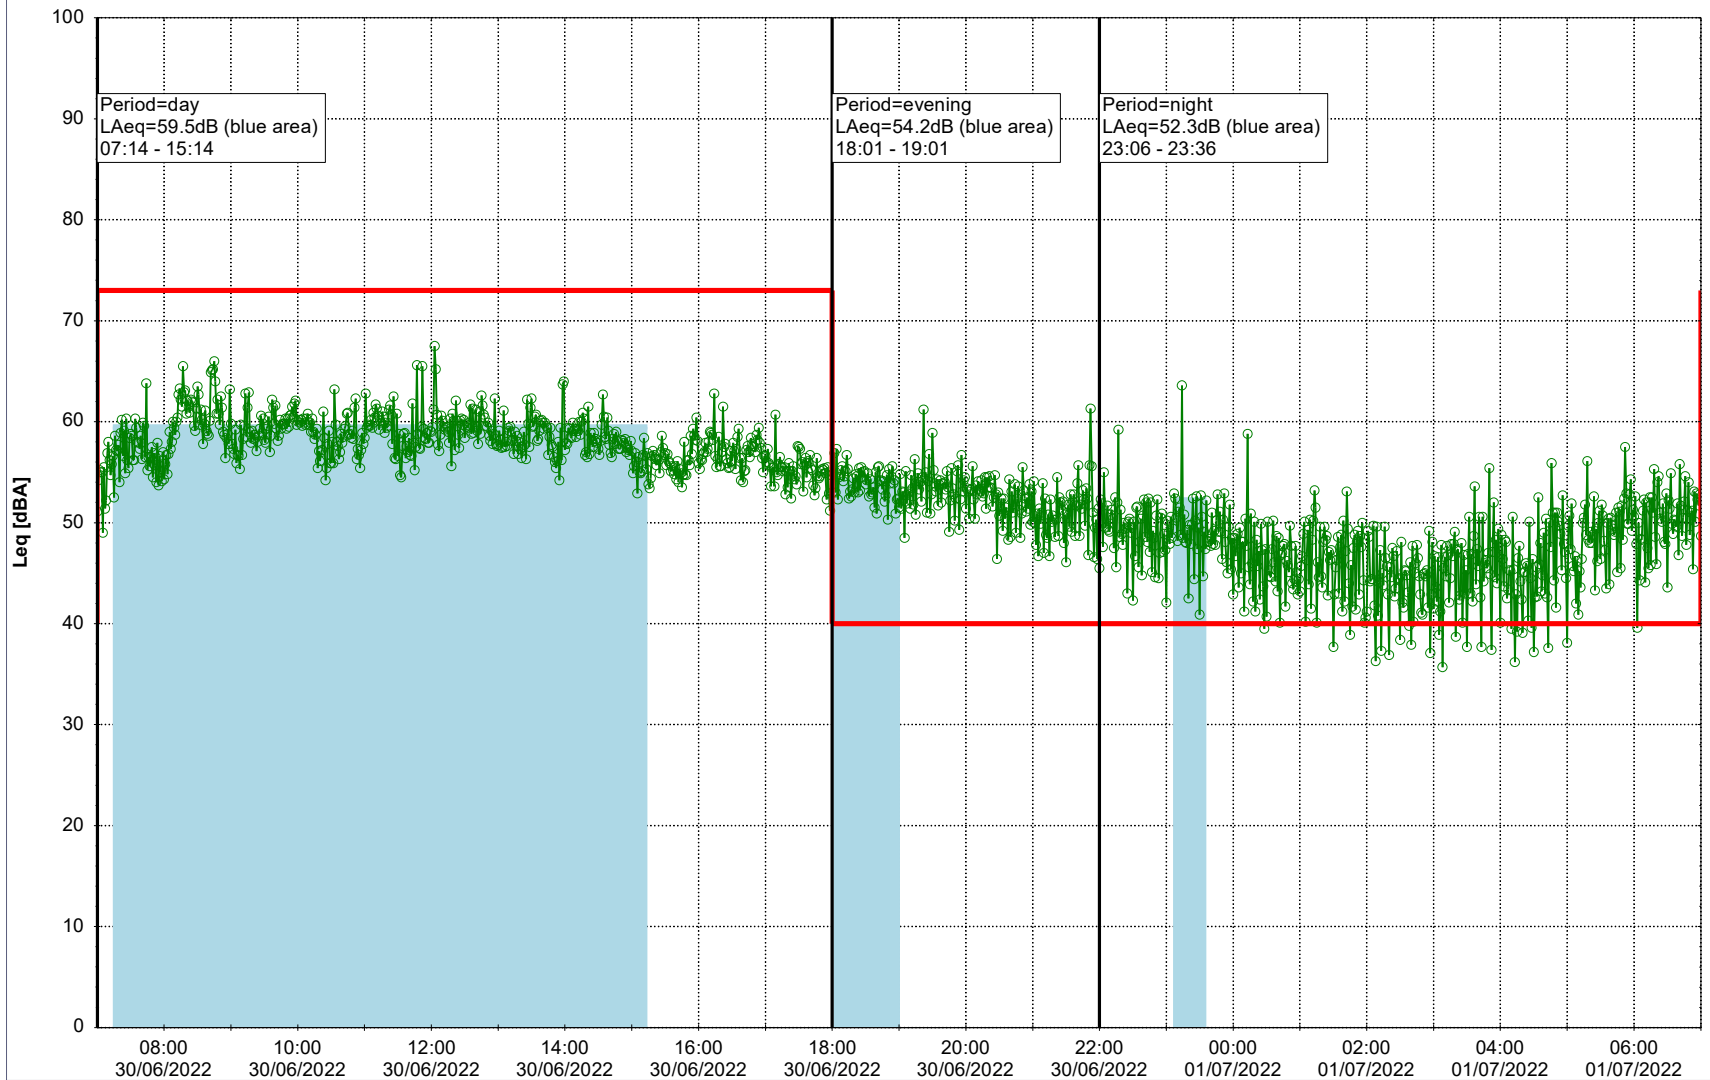

Plan View

Remarks

...

Noise Time Related Diagram

○ ○ ○ ○ HOL_NS01

Project: Kronos Sydhavnen
Construction: Havneholmen
Location: N-V

Plan View

Remarks

...

Noise Time Related Diagram

30/06/2022
01/07/2022

○ ○ ○ ○ HOL_NS01

Project: Kronos Sydhavnen
Construction: Havneholmen
Location: N-V

Plan View

Remarks

...

Noise Time Related Diagram

01/07/2022
02/07/2022

○ ○ ○ ○ HOL_NS01

Project: Kronos Sydhavnen
Construction: Havneholmen
Location: N-V

Plan View

Remarks

...

Noise Time Related Diagram