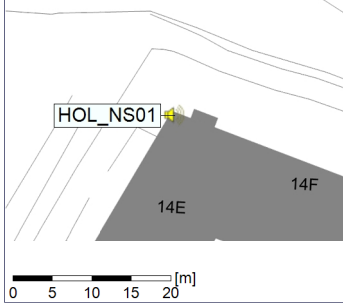

...

Noise Time Related Diagram

30/06/2022
01/07/2022

○ ○ ○ ○ HOL_NS01

Project: Kronos Sydhavnen
Construction: Havneholmen
Location: N-V

Plan View

Remarks

...