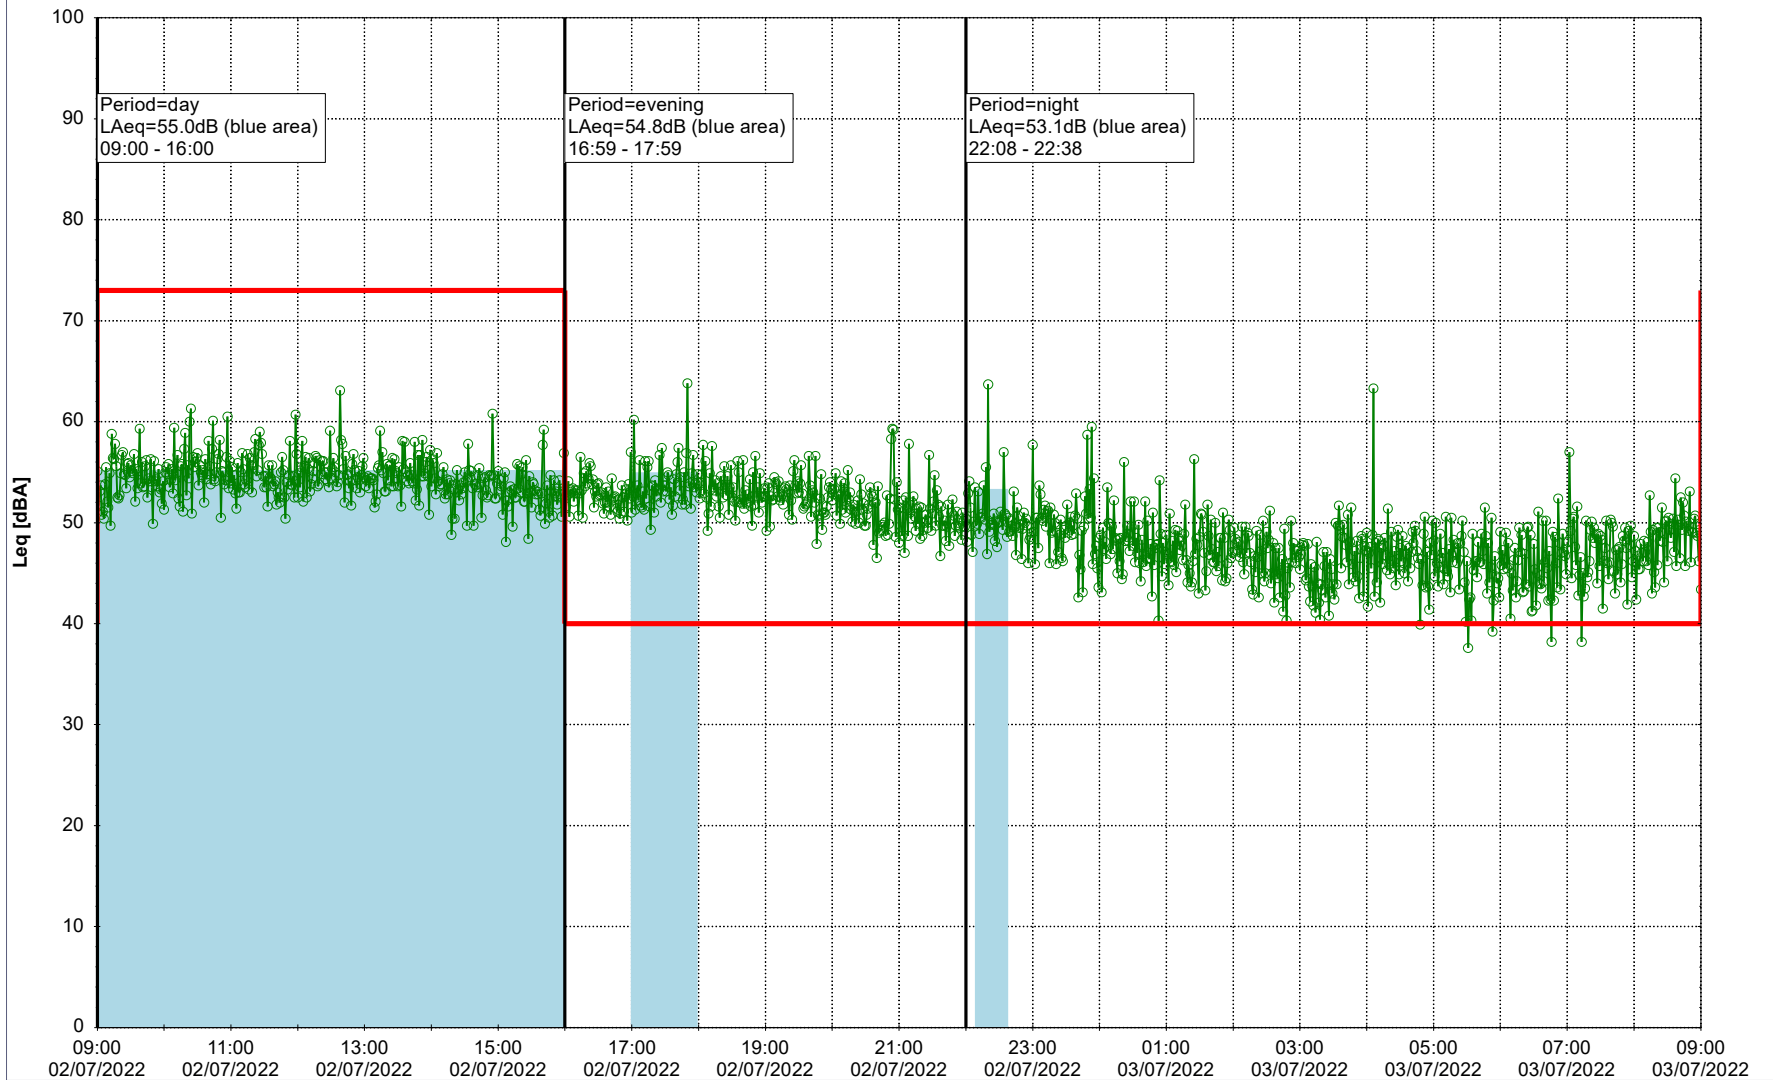

Noise Time Related Diagram

01/07/2022
02/07/2022

○ ○ ○ ○ HOL_NS01

Project: Kronos Sydhavnen
Construction: Havneholmen
Location: N-V

Plan View

Remarks

...

Noise Time Related Diagram

02/07/2022
03/07/2022

○○○○ HOL_NS01

Project: Kronos Sydhavnen
Construction: Havneholmen
Location: N-V

Plan View

Remarks

...

Noise Time Related Diagram

03/07/2022
04/07/2022