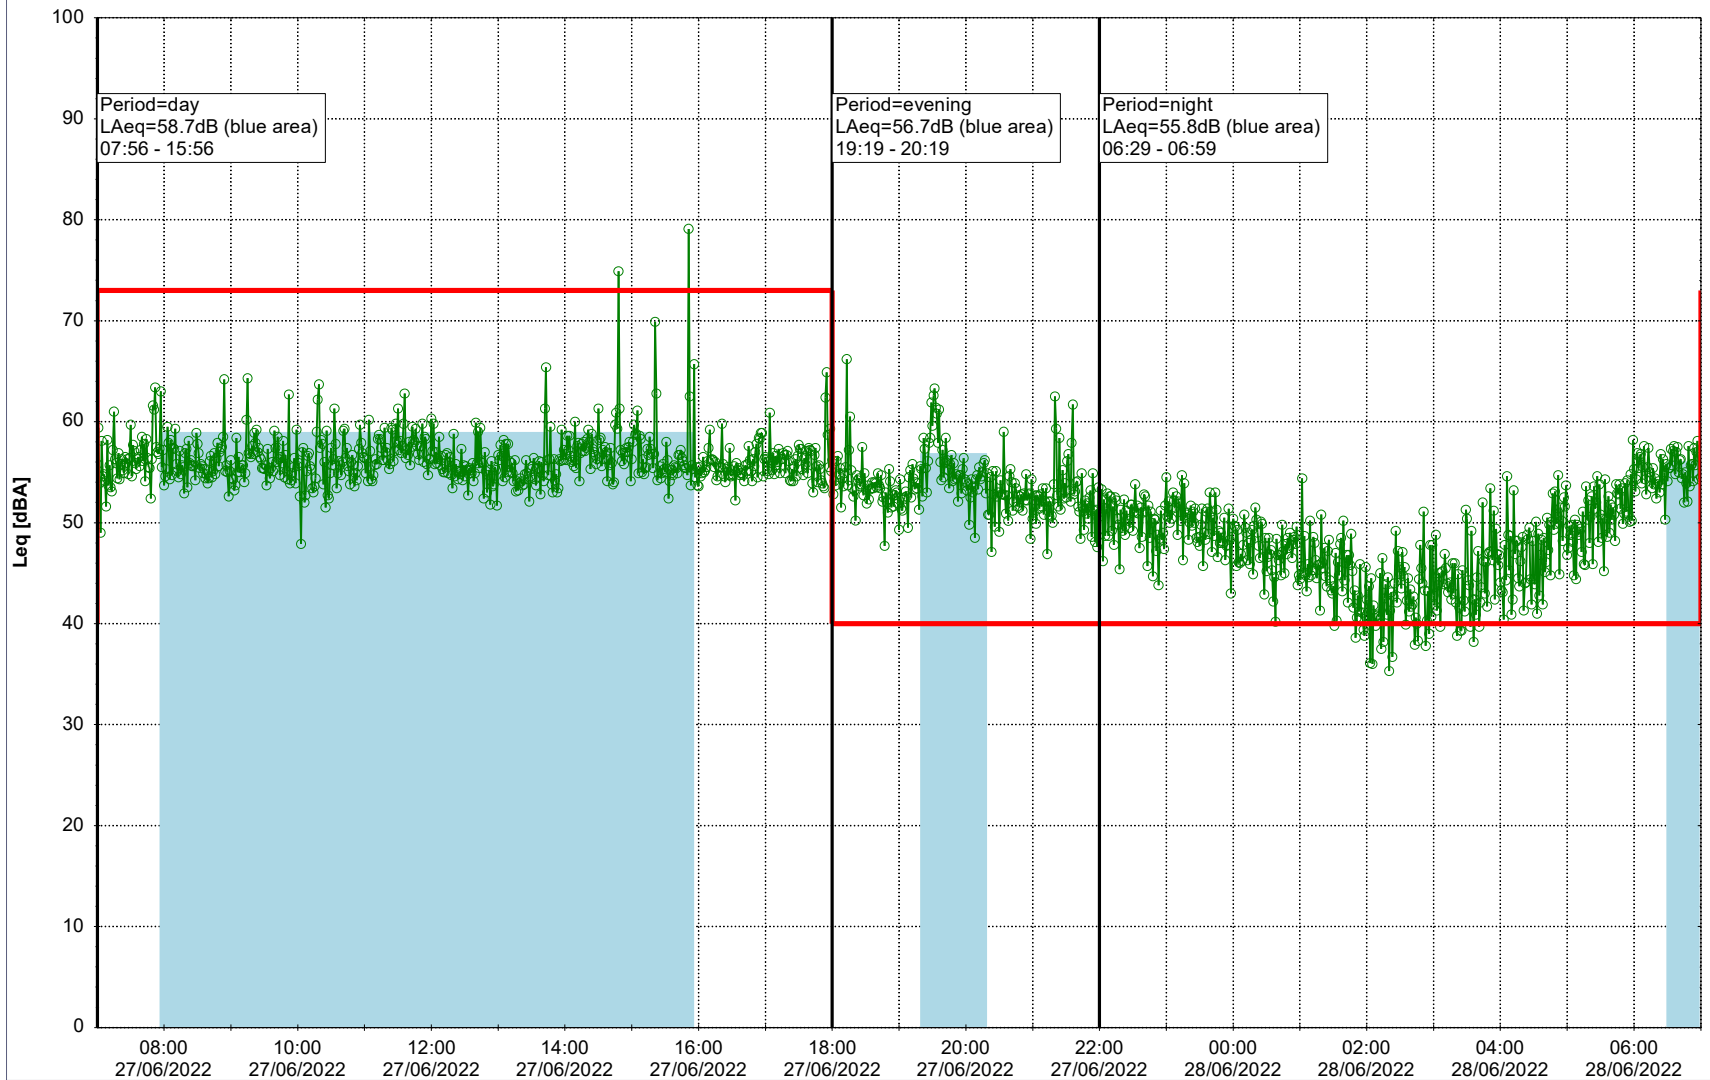

Project: Kronos Sydhavnen
Construction: Havneholmen
Location: N-V

Plan View

Remarks

...

Noise Time Related Diagram

27/06/2022
28/06/2022

○○○ HOL_NS01

Project: Kronos Sydhavnen
Construction: Havneholmen
Location: N-V

Plan View

Remarks

...

Noise Time Related Diagram

28/06/2022
29/06/2022

○ ○ ○ ○ HOL_NS01

Project: Kronos Sydhavnen
Construction: Havneholmen
Location: N-V

29/06/2022
30/06/2022

Plan View

Remarks

...

Noise Time Related Diagram

○ ○ ○ ○ HOL_NS01

Project: Kronos Sydhavnen
Construction: Havneholmen
Location: N-V

Plan View

Remarks

Noise Time Related Diagram

01/07/2022
02/07/2022

○ ○ ○ ○ HOL_NS01

Project: Kronos Sydhavnen
Construction: Havneholmen
Location: N-V

Plan View

Remarks

...

Noise Time Related Diagram