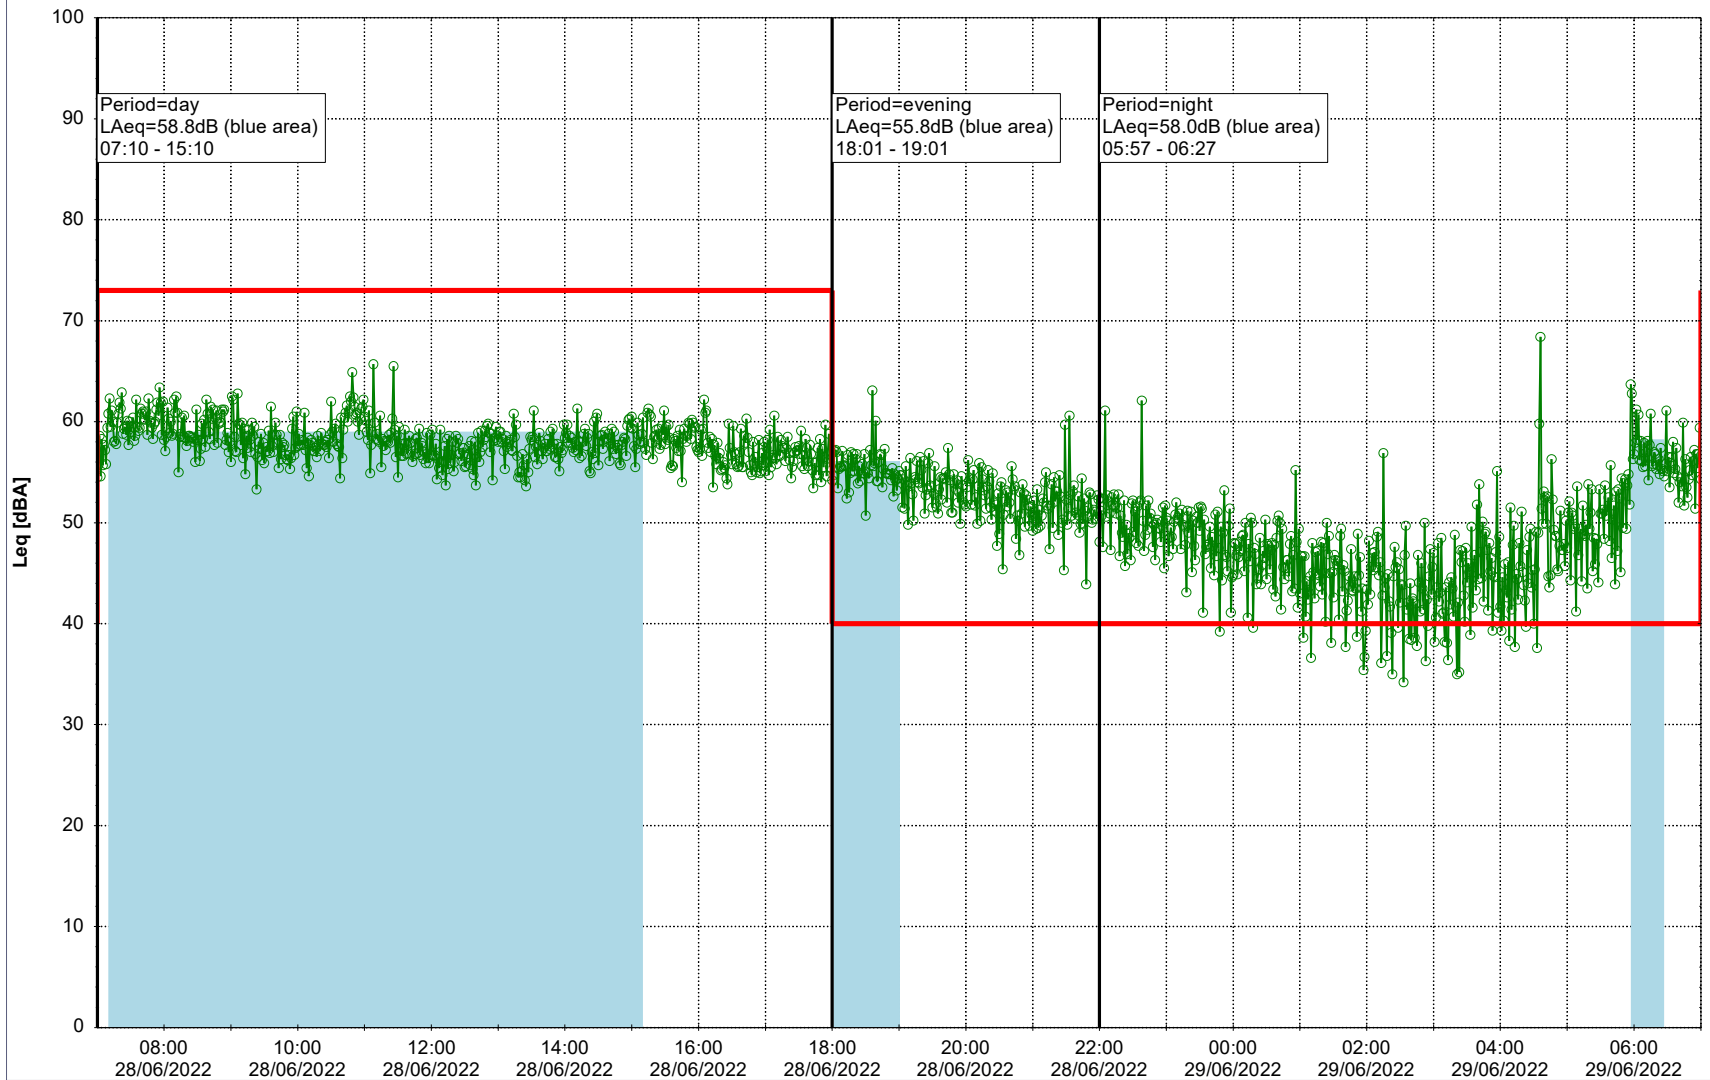

Plan View

Remarks

...

Noise Time Related Diagram

28/06/2022
29/06/2022

○ ○ ○ ○ HOL_NS01

Project: Kronos Sydhavnen
Construction: Havneholmen
Location: N-V

29/06/2022
30/06/2022

Plan View

Remarks

...

Noise Time Related Diagram

○ ○ ○ ○ HOL_NS01

Project: Kronos Sydhavnen
Construction: Havneholmen
Location: N-V

Plan View

Remarks

...

Noise Time Related Diagram

30/06/2022
01/07/2022

○ ○ ○ ○ HOL_NS01

Project: Kronos Sydhavnen
Construction: Havneholmen
Location: N-V

Plan View

Remarks

...

Noise Time Related Diagram

01/07/2022
02/07/2022

○ ○ ○ ○ HOL_NS01

Project: Kronos Sydhavnen
Construction: Havneholmen
Location: N-V

Plan View

Remarks

...

Noise Time Related Diagram