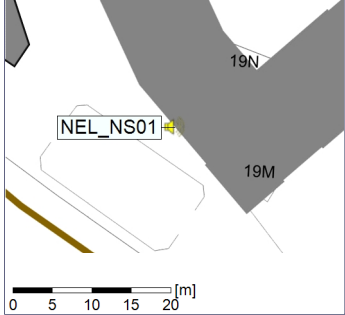

...

Noise Time Related Diagram

17/06/2022
18/06/2022

○ ○ ○ ○ NEL_NS01

Project: Kronos Sydhavnen
Construction: Ny Ellebjerg
Location: N-V

18/06/2022
19/06/2022

Plan View

Remarks