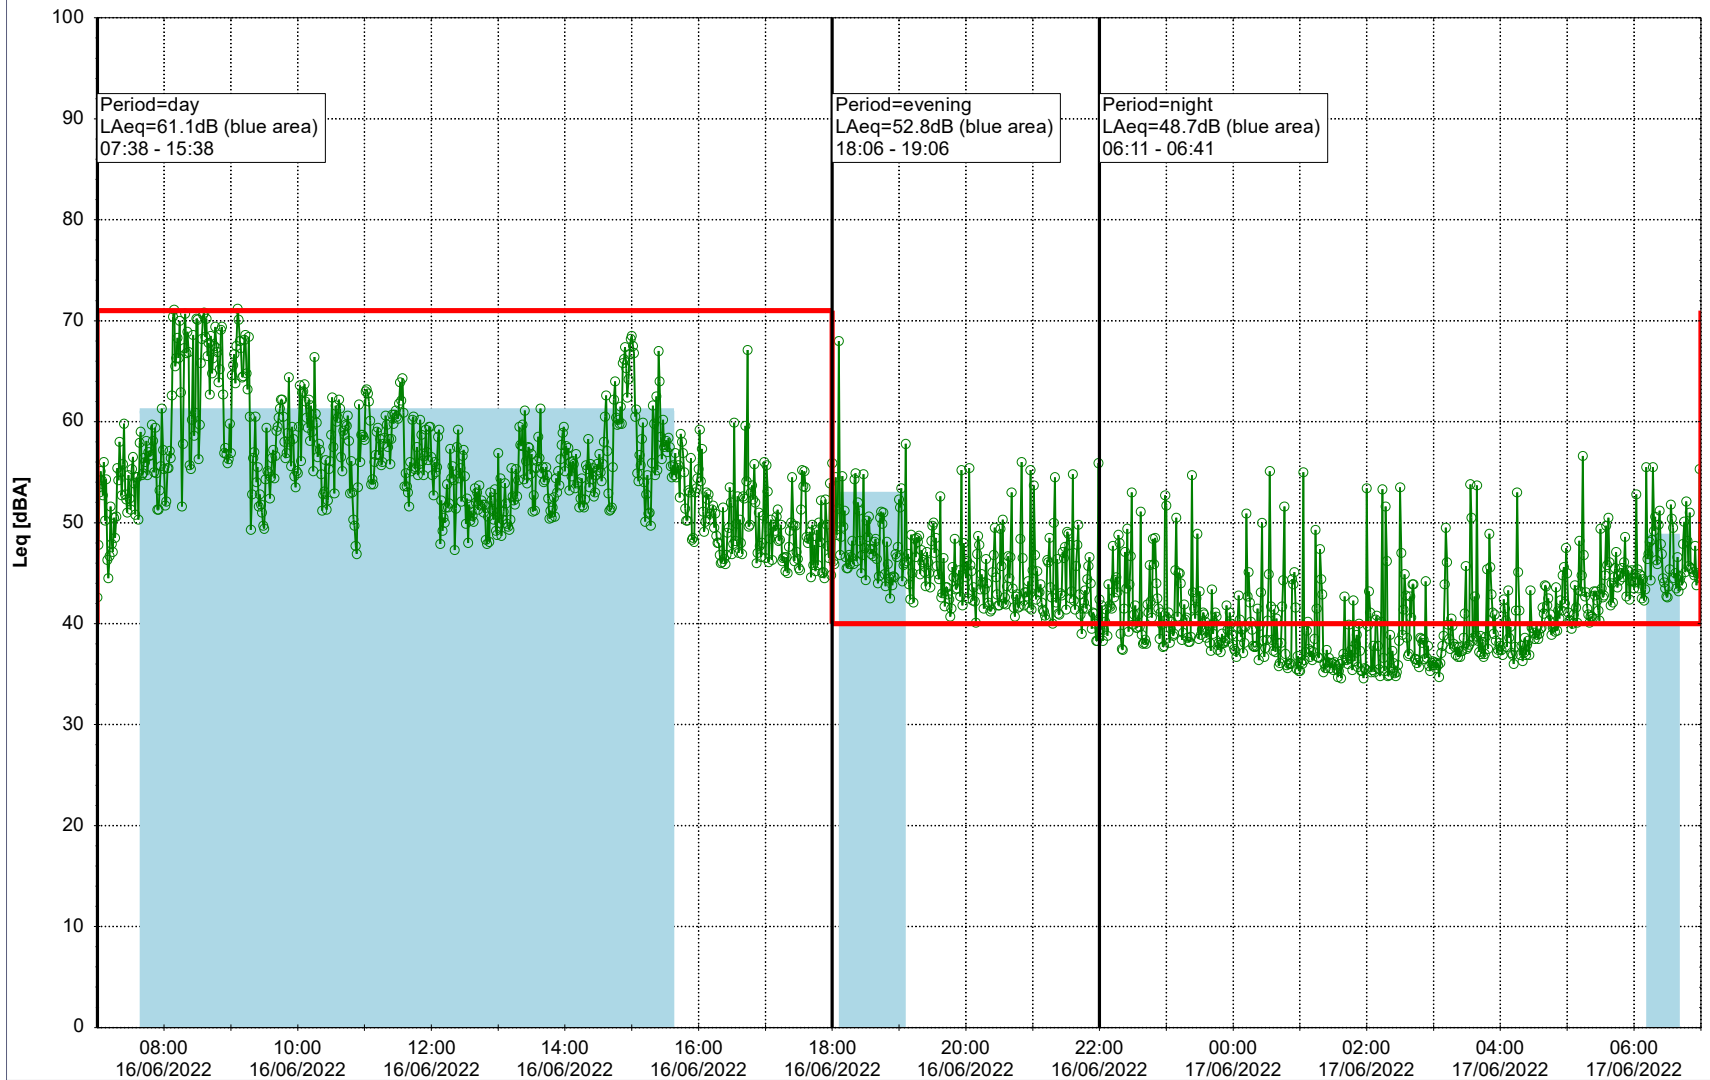

Plan View

Remarks

...

Noise Time Related Diagram

15/06/2022
16/06/2022

○ ○ ○ ○ NEL_NS01

Project: Kronos Sydhavnen
Construction: Ny Ellebjerg
Location: N-V

Plan View

Remarks

...

Noise Time Related Diagram

16/06/2022
17/06/2022

○ ○ ○ ○ NEL_NS01

Project: Kronos Sydhavnen
Construction: Ny Ellebjerg
Location: N-V

Plan View

Remarks

...

Noise Time Related Diagram

17/06/2022
18/06/2022

○ ○ ○ ○ NEL_NS01

Project: Kronos Sydhavnen
Construction: Ny Ellebjerg
Location: N-V

18/06/2022
19/06/2022

Plan View

Remarks

...

Noise Time Related Diagram

○ ○ ○ ○ NEL_NS01

Project: Kronos Sydhavnen
Construction: Ny Ellebjerg
Location: N-V

19/06/2022
20/06/2022

Noise Time Related Diagram

○○○ NEL_NS01

Remarks