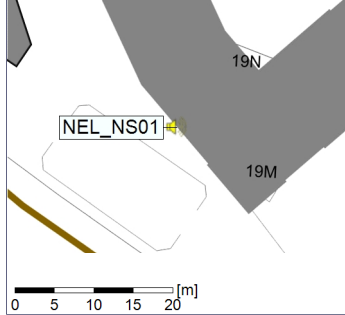

Remarks

...

Noise Time Related Diagram

16/06/2022
17/06/2022

○ ○ ○ ○ NEL_NS01

Project: Kronos Sydhavnen
Construction: Ny Ellebjerg
Location: N-V

Plan View

Remarks