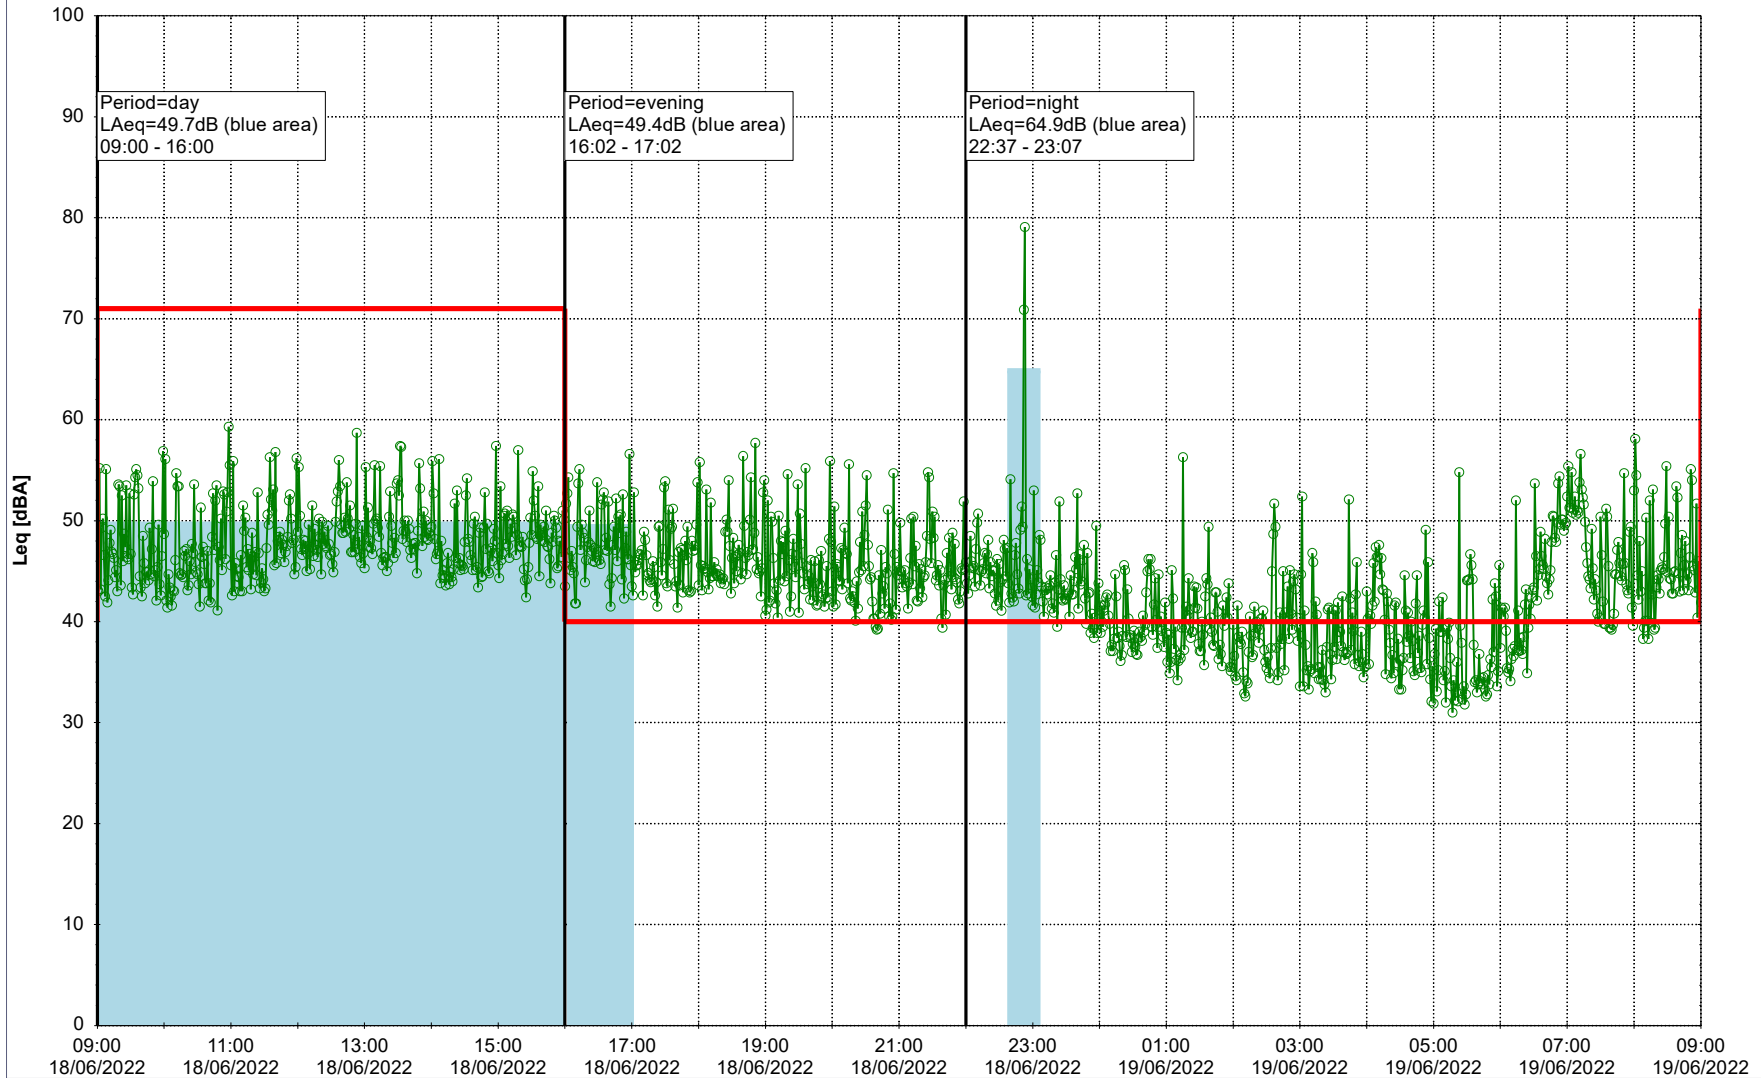

...

Noise Time Related Diagram

17/06/2022
18/06/2022

○ ○ ○ ○ NEL_NS01

Project: Kronos Sydhavnen
Construction: Ny Ellebjerg
Location: N-V

18/06/2022
19/06/2022

Plan View

Remarks

...

Noise Time Related Diagram

○ ○ ○ ○ NEL_NS01

Project: Kronos Sydhavnen
Construction: Ny Ellebjerg
Location: N-V

19/06/2022
20/06/2022

Noise Time Related Diagram

○○○ NEL_NS01

Remarks