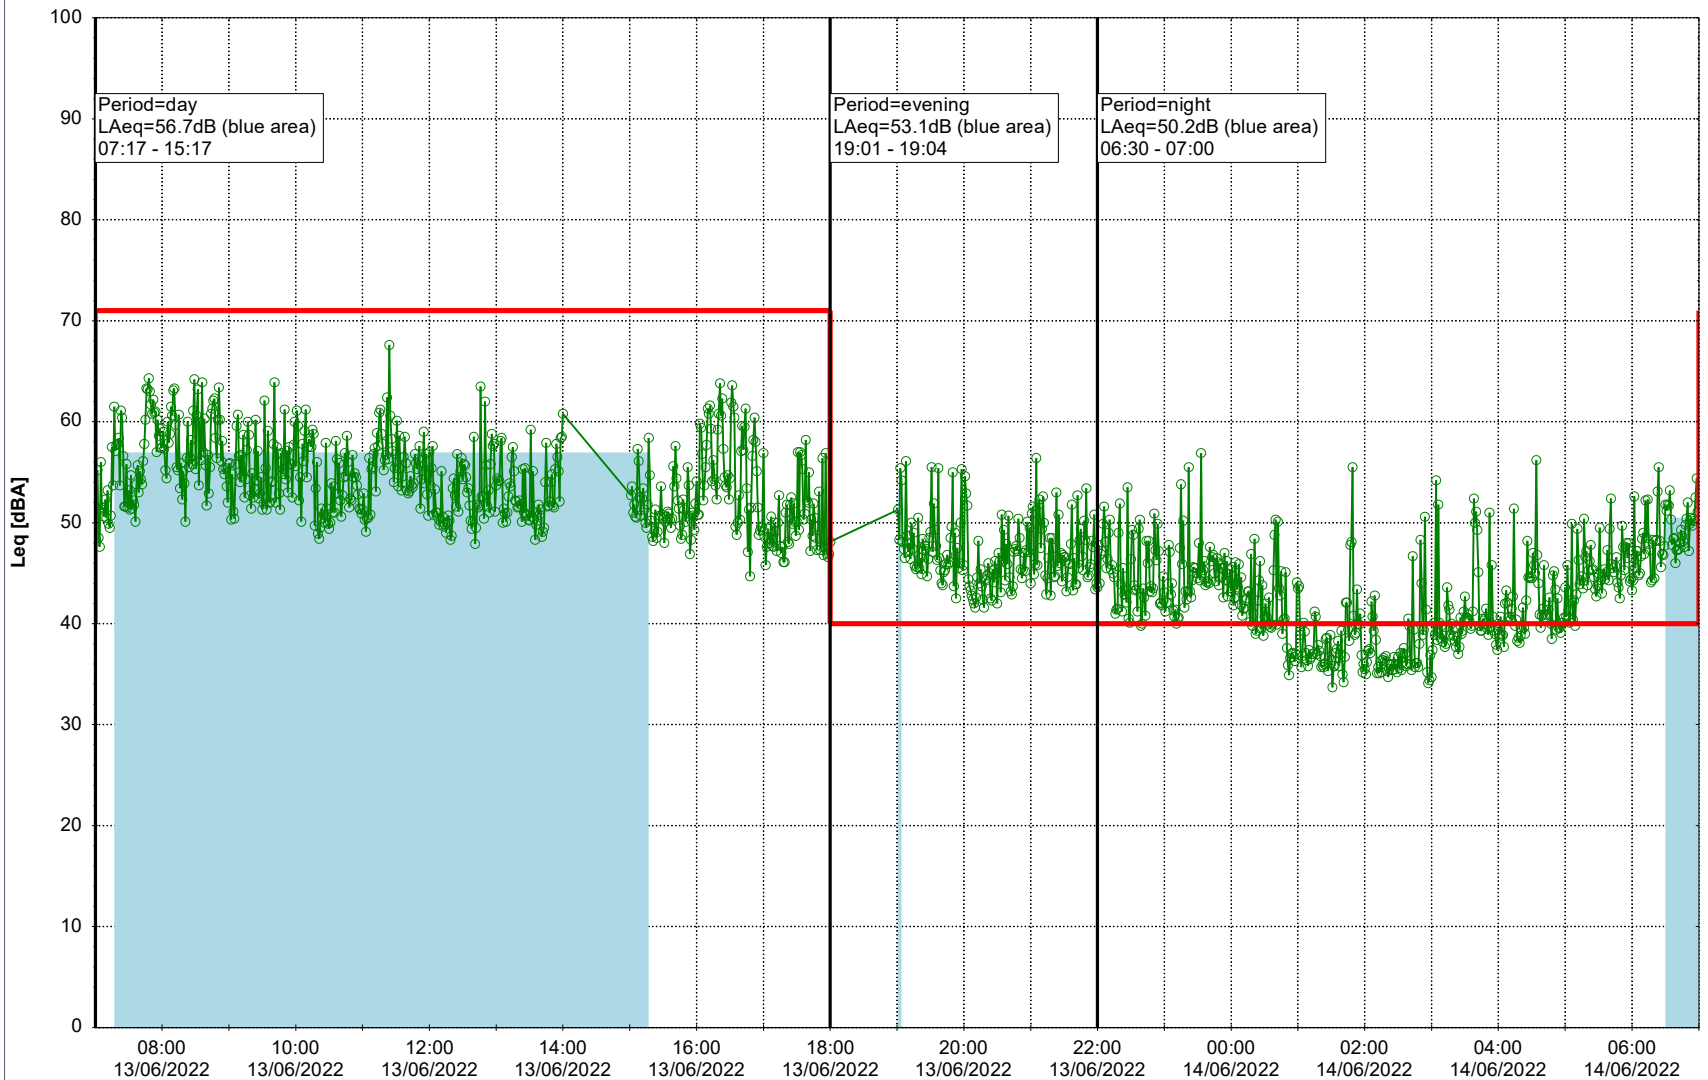

Project: Kronos Sydhavnen
Construction: Ny Ellebjerg
Location: N-V

Plan View

Remarks

...

Noise Time Related Diagram

13/06/2022

14/06/2022

○ ○ ○ ○ NEL_NS01

Project: Kronos Sydhavnen
Construction: Ny Ellebjerg
Location: N-V

Plan View

Remarks

...

Noise Time Related Diagram

14/06/2022
15/06/2022

○ ○ ○ ○ NEL_NS01

Project: Kronos Sydhavnen
Construction: Ny Ellebjerg
Location: N-V

Plan View

Remarks

...

Noise Time Related Diagram

15/06/2022
16/06/2022

○ ○ ○ ○ NEL_NS01

Project: Kronos Sydhavnen
Construction: Ny Ellebjerg
Location: N-V

Plan View

...

Noise Time Related Diagram

○ ○ ○ ○ NEL_NS01

Project: Kronos Sydhavnen
Construction: Ny Ellebjerg
Location: N-V

19/06/2022
20/06/2022

Noise Time Related Diagram

○○○ NEL_NS01

Remarks