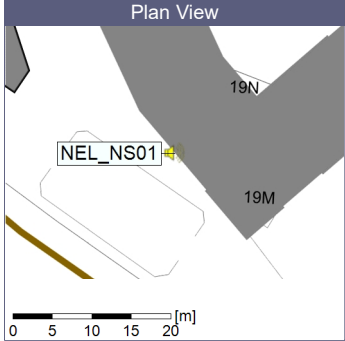

...

Noise Time Related Diagram

○ ○ ○ ○ NEL_NS01

Project: Kronos Sydhavnen
Construction: Ny Ellebjerg
Location: N-V

19/06/2022
20/06/2022

Noise Time Related Diagram

○○○ NEL_NS01

Remarks