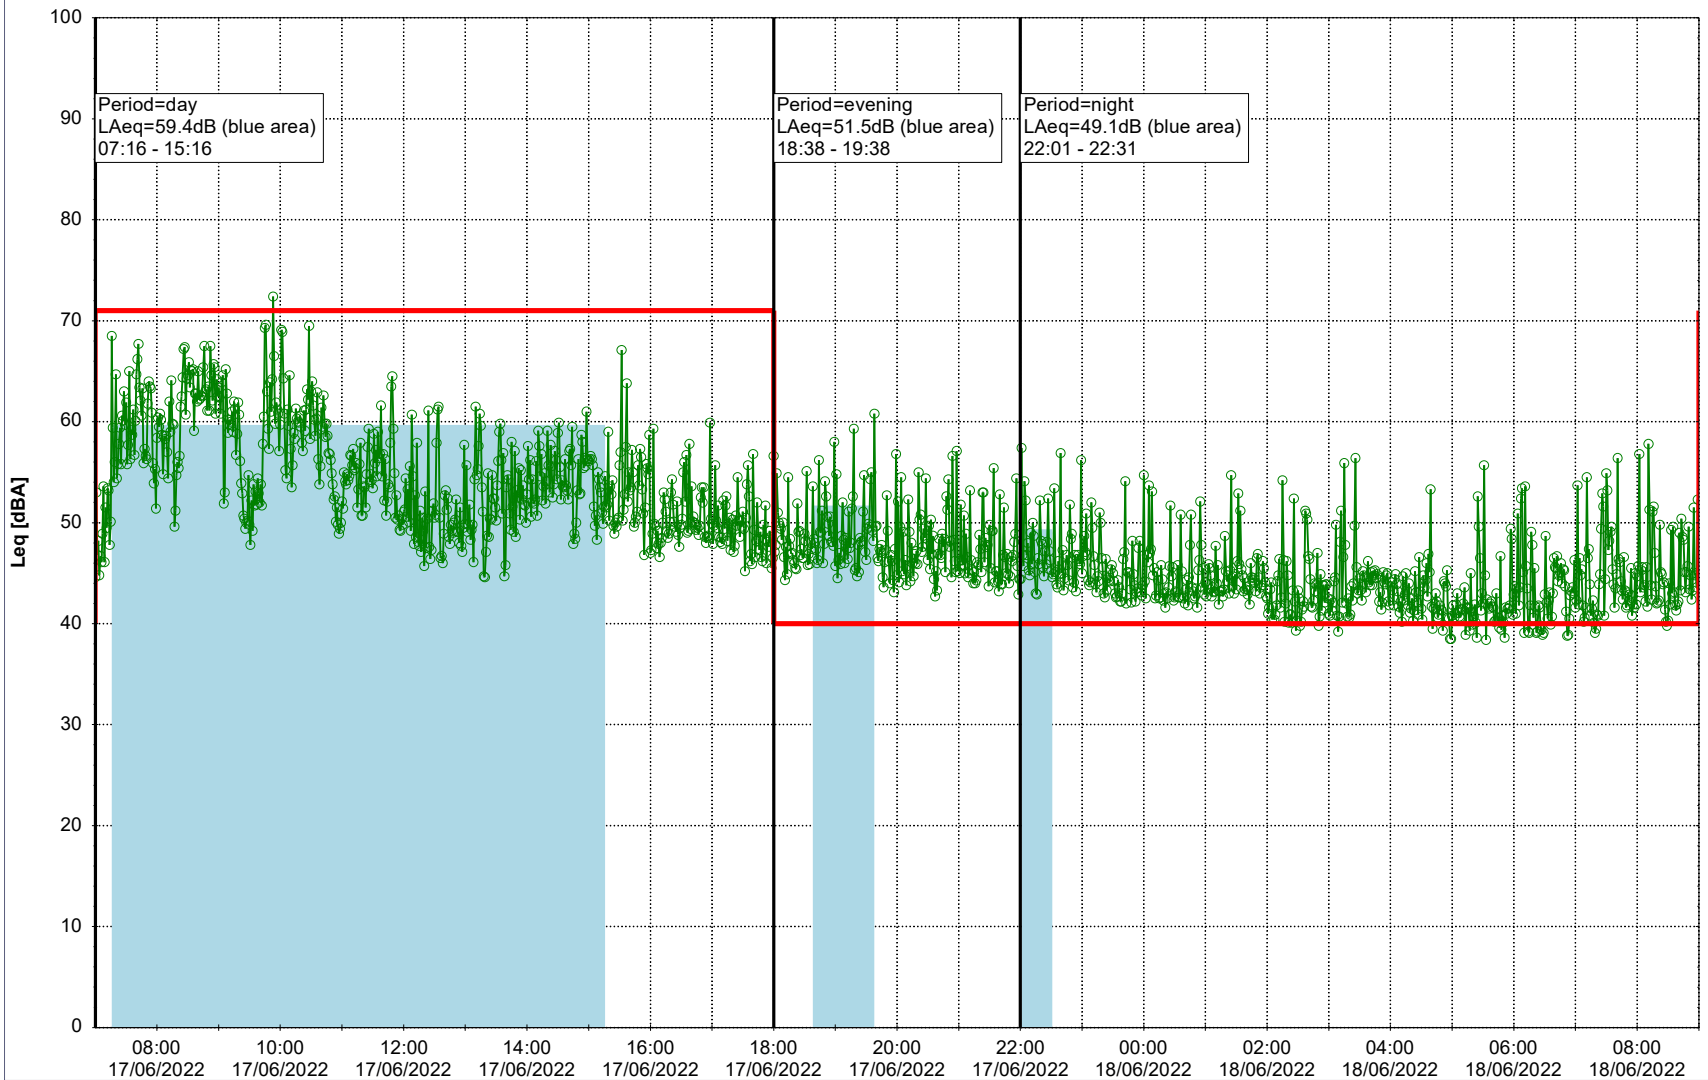

Remarks

...

Noise Time Related Diagram

16/06/2022
17/06/2022

○ ○ ○ ○ NEL_NS01

Project: Kronos Sydhavnen
Construction: Ny Ellebjerg
Location: N-V

Plan View

Remarks

...

Noise Time Related Diagram

17/06/2022
18/06/2022

○ ○ ○ ○ NEL_NS01

Project: Kronos Sydhavnen
Construction: Ny Ellebjerg
Location: N-V

18/06/2022
19/06/2022

Plan View

Remarks

...

Noise Time Related Diagram

○ ○ ○ ○ NEL_NS01

Project: Kronos Sydhavnen
Construction: Ny Ellebjerg
Location: N-V

19/06/2022
20/06/2022

Noise Time Related Diagram

○○○ NEL_NS01

Remarks