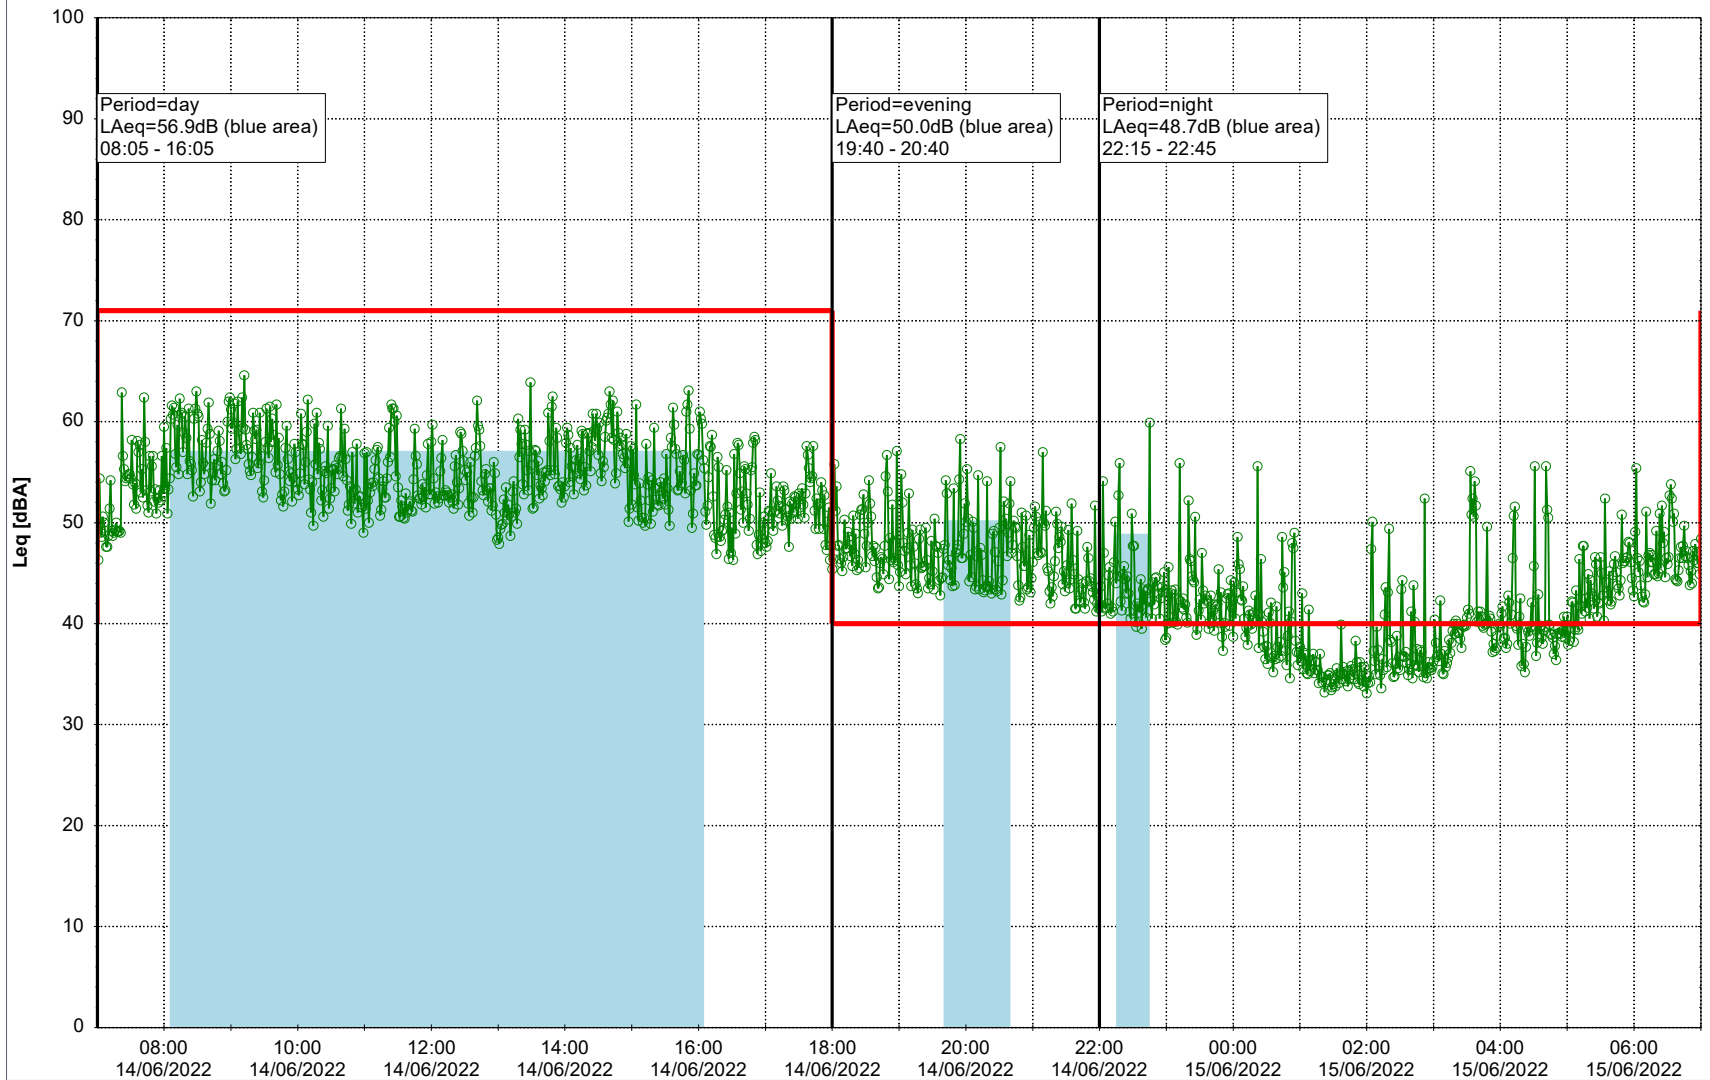

Project: Kronos Sydhavnen
Construction: Ny Ellebjerg
Location: N-V

Plan View

Remarks

...

Noise Time Related Diagram

14/06/2022
15/06/2022

○ ○ ○ ○ NEL_NS01

Project: Kronos Sydhavnen
Construction: Ny Ellebjerg
Location: N-V

Plan View

Remarks

...

Noise Time Related Diagram

15/06/2022
16/06/2022

○ ○ ○ ○ NEL_NS01

Project: Kronos Sydhavnen
Construction: Ny Ellebjerg
Location: N-V

Plan View

...

Noise Time Related Diagram

17/06/2022
18/06/2022

○ ○ ○ ○ NEL_NS01

Project: Kronos Sydhavnen
Construction: Ny Ellebjerg
Location: N-V

18/06/2022
19/06/2022

Plan View

Remarks

...

Noise Time Related Diagram

○ ○ ○ ○ NEL_NS01

Project: Kronos Sydhavnen
Construction: Ny Ellebjerg
Location: N-V

19/06/2022
20/06/2022

Noise Time Related Diagram

○○○ NEL_NS01

Remarks