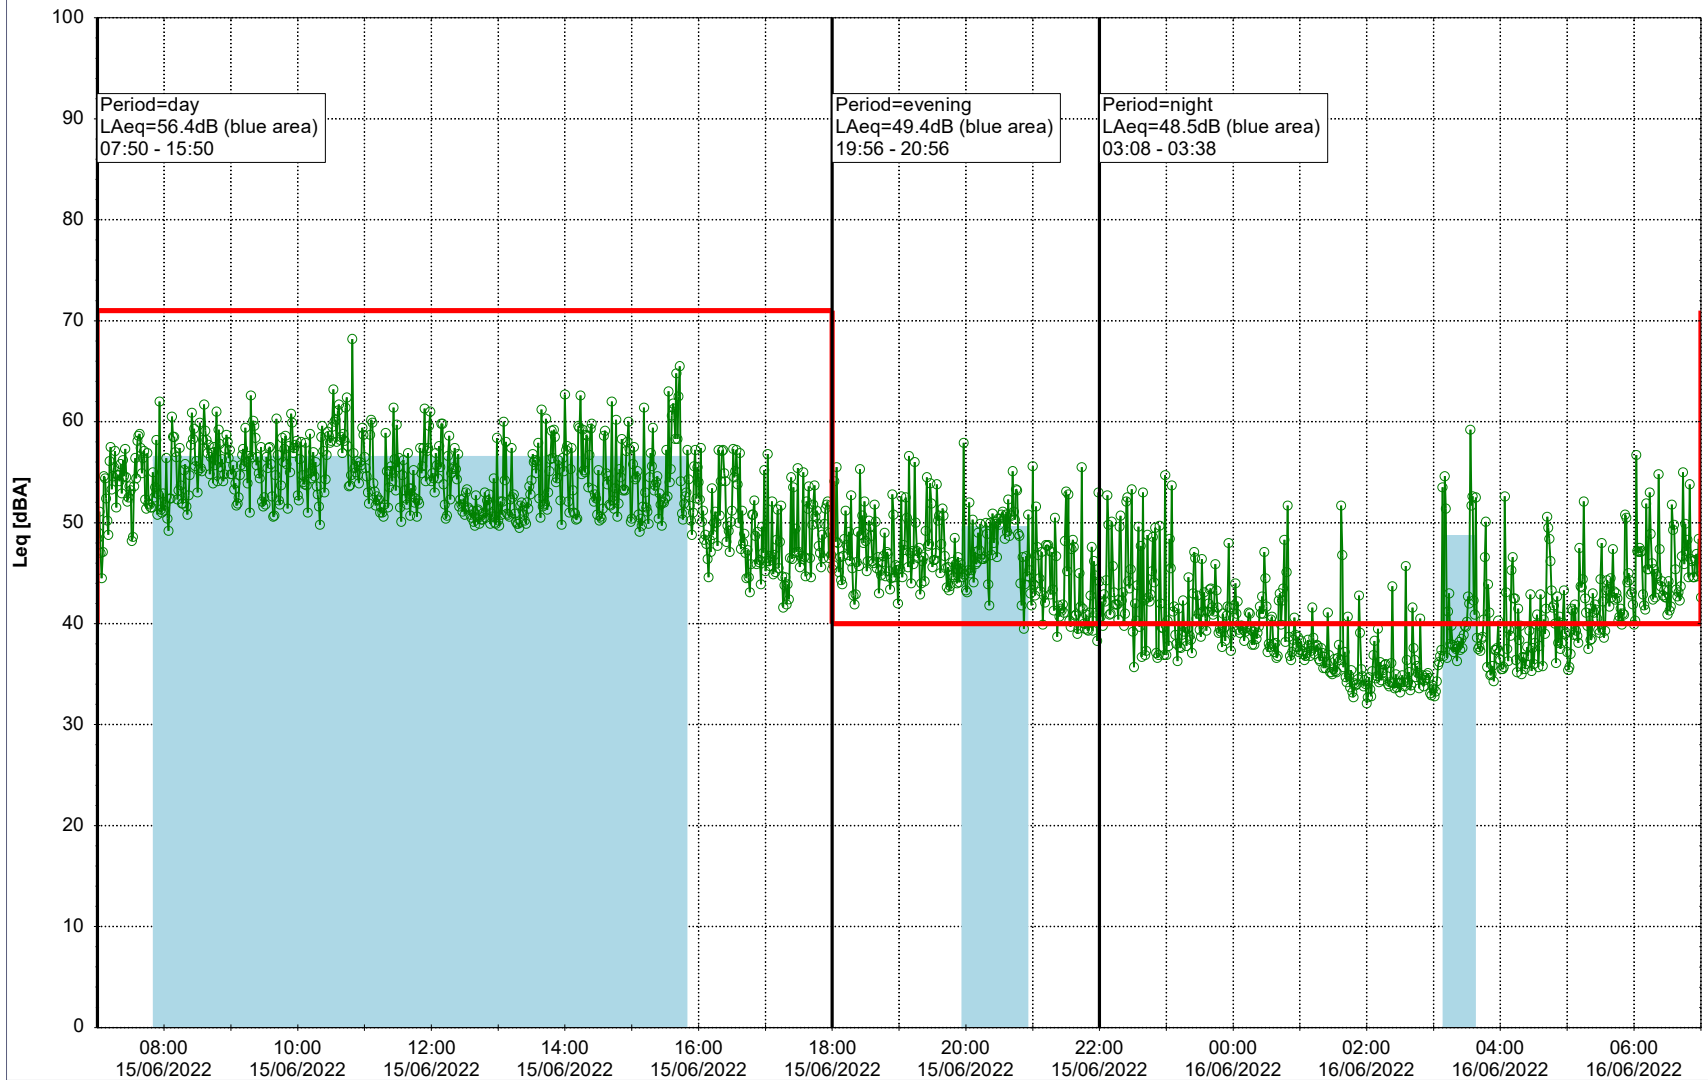

Plan View

Remarks

...

Noise Time Related Diagram

15/06/2022
16/06/2022

○ ○ ○ ○ NEL_NS01

Project: Kronos Sydhavnen
Construction: Ny Ellebjerg
Location: N-V

Plan View

Remarks

...

Noise Time Related Diagram

16/06/2022
17/06/2022

○ ○ ○ ○ NEL_NS01

Project: Kronos Sydhavnen
Construction: Ny Ellebjerg
Location: N-V

Plan View

Remarks

...

Noise Time Related Diagram

17/06/2022
18/06/2022

○ ○ ○ ○ NEL_NS01

Project: Kronos Sydhavnen
Construction: Ny Ellebjerg
Location: N-V

18/06/2022
19/06/2022

Plan View

Remarks

...

Noise Time Related Diagram

○ ○ ○ ○ NEL_NS01

Project: Kronos Sydhavnen
Construction: Ny Ellebjerg
Location: N-V

19/06/2022
20/06/2022

Noise Time Related Diagram

○○○ NEL_NS01

Remarks