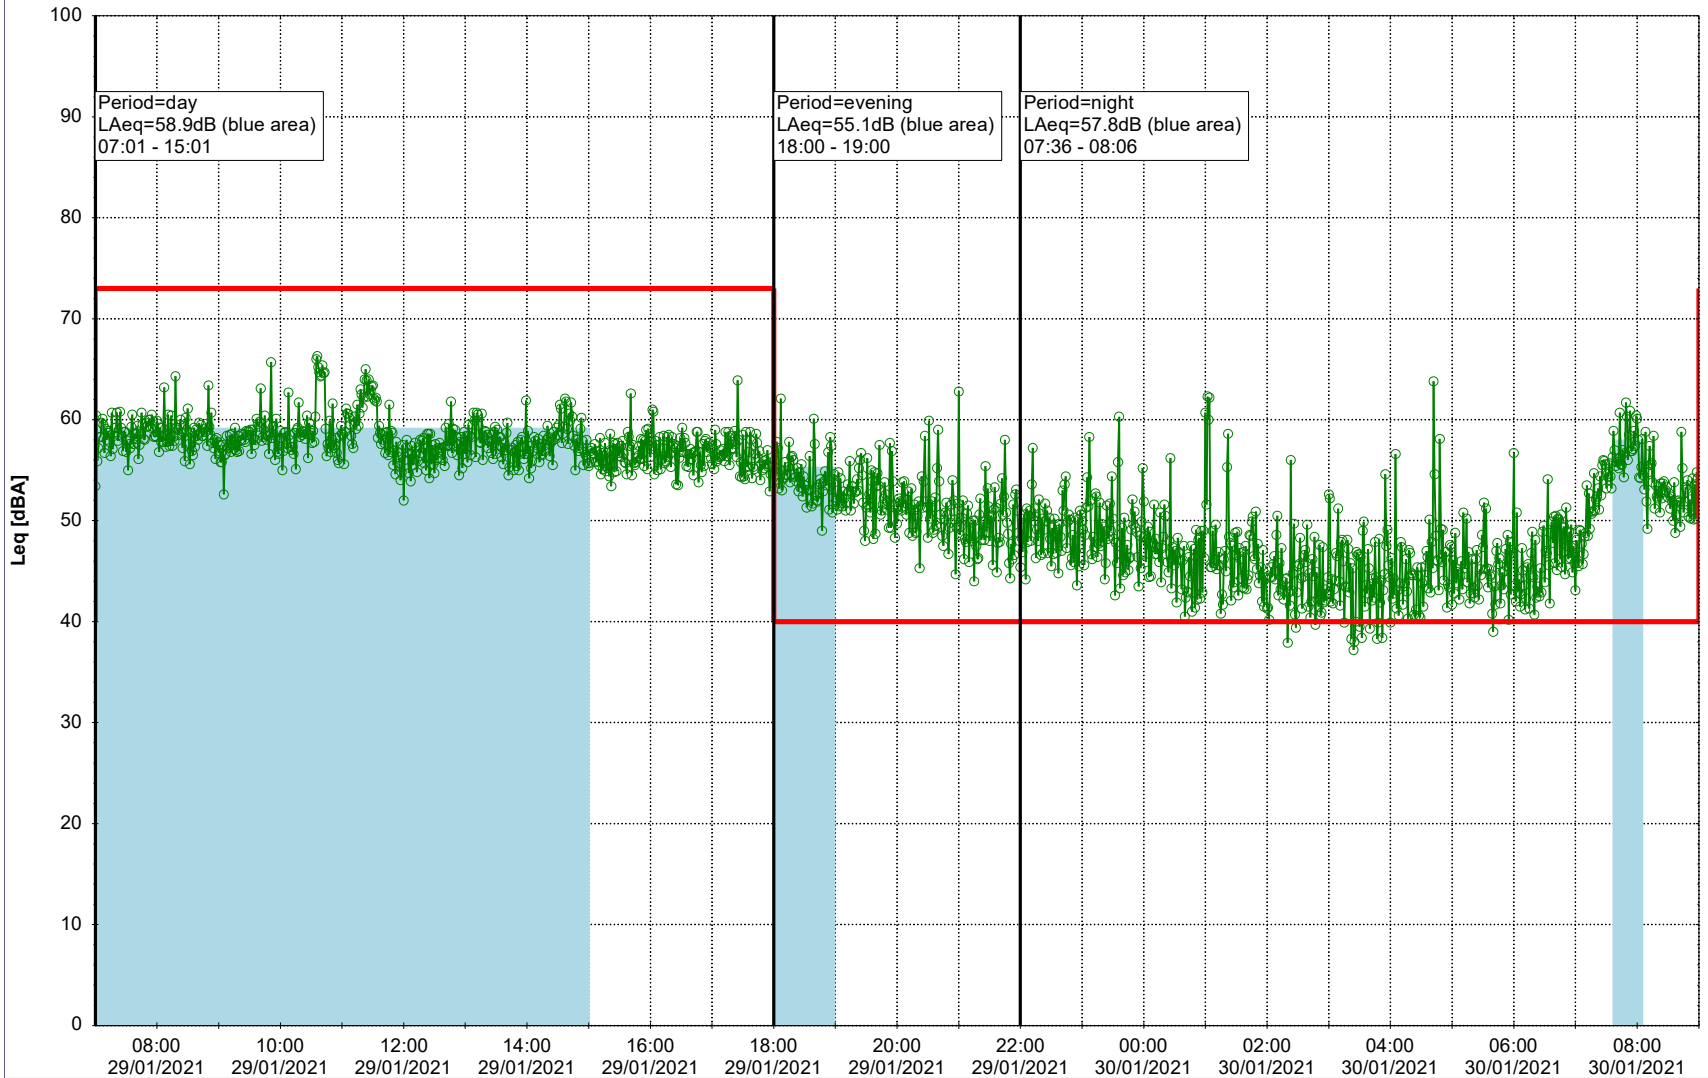

...

Noise Time Related Diagram

28/01/2021
29/01/2021

○ ○ ○ ○ HOL_NS01

Project: Kronos Sydhavnen
Construction: Havneholmen
Location: N-V

Plan View

Remarks

...

Noise Time Related Diagram

29/01/2021
30/01/2021

○ ○ ○ ○ HOL_NS01

Project: Kronos Sydhavnen
Construction: Havneholmen
Location: N-V

Plan View

Remarks

...

Noise Time Related Diagram

30/01/2021
31/01/2021

○ ○ ○ ○ HOL_NS01

Project: Kronos Sydhavnen
Construction: Havneholmen
Location: N-V

31/01/2021
01/02/2021

Plan View

Remarks

...

Noise Time Related Diagram