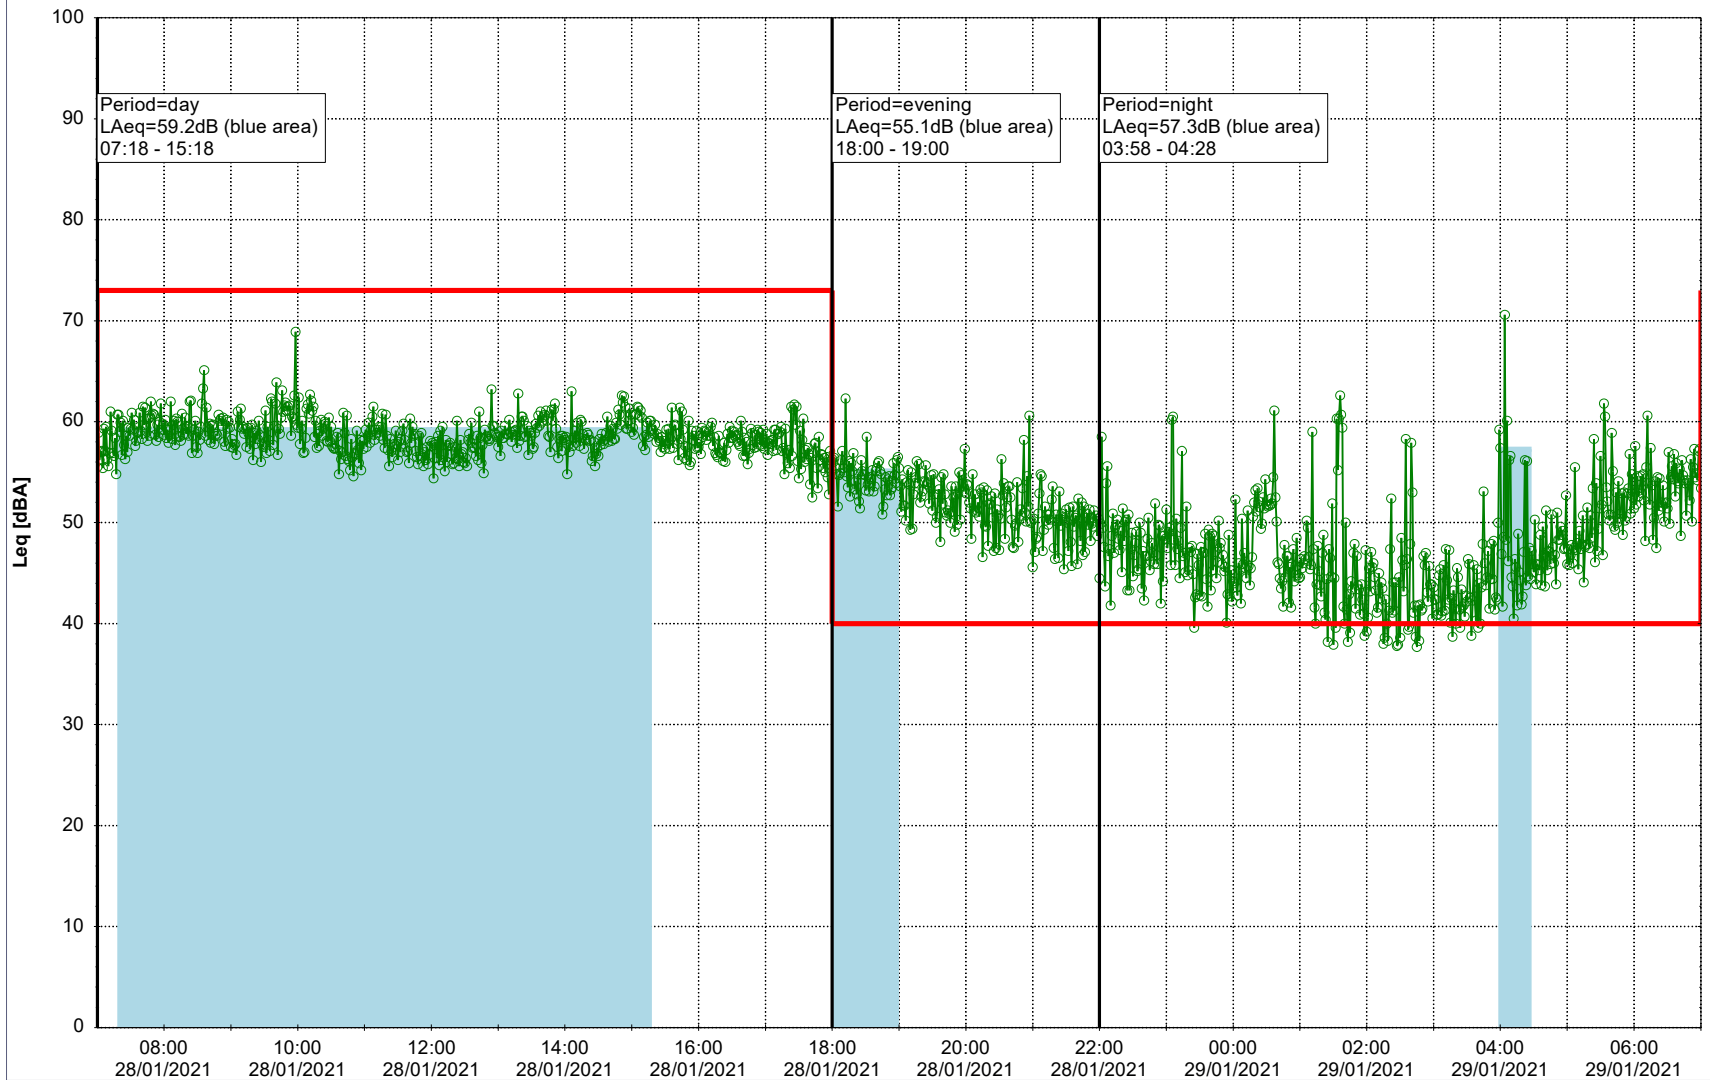

Remarks

- Tegholmen

Noise Time Related Diagram

27/01/2021
28/01/2021

○ ○ ○ ○ HOL_NS01

Project: Kronos Sydhavnen
Construction: Havneholmen
Location: N-V

Plan View

Remarks

...

Noise Time Related Diagram

28/01/2021
29/01/2021

○ ○ ○ ○ HOL_NS01

Project: Kronos Sydhavnen
Construction: Havneholmen
Location: N-V

Plan View

Remarks

...

Noise Time Related Diagram

29/01/2021
30/01/2021

○ ○ ○ ○ HOL_NS01

Project: Kronos Sydhavnen
Construction: Havneholmen
Location: N-V

Plan View

Remarks

...

Noise Time Related Diagram

30/01/2021
31/01/2021

○ ○ ○ ○ HOL_NS01

Project: Kronos Sydhavnen
Construction: Havneholmen
Location: N-V

31/01/2021
01/02/2021

Plan View

Remarks

...

Noise Time Related Diagram