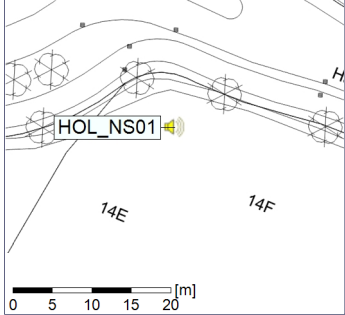

Noise Time Related Diagram

29/01/2021
30/01/2021

○ ○ ○ ○ HOL_NS01

Project: Kronos Sydhavnen
Construction: Havneholmen
Location: N-V

Plan View

Remarks

...

Noise Time Related Diagram