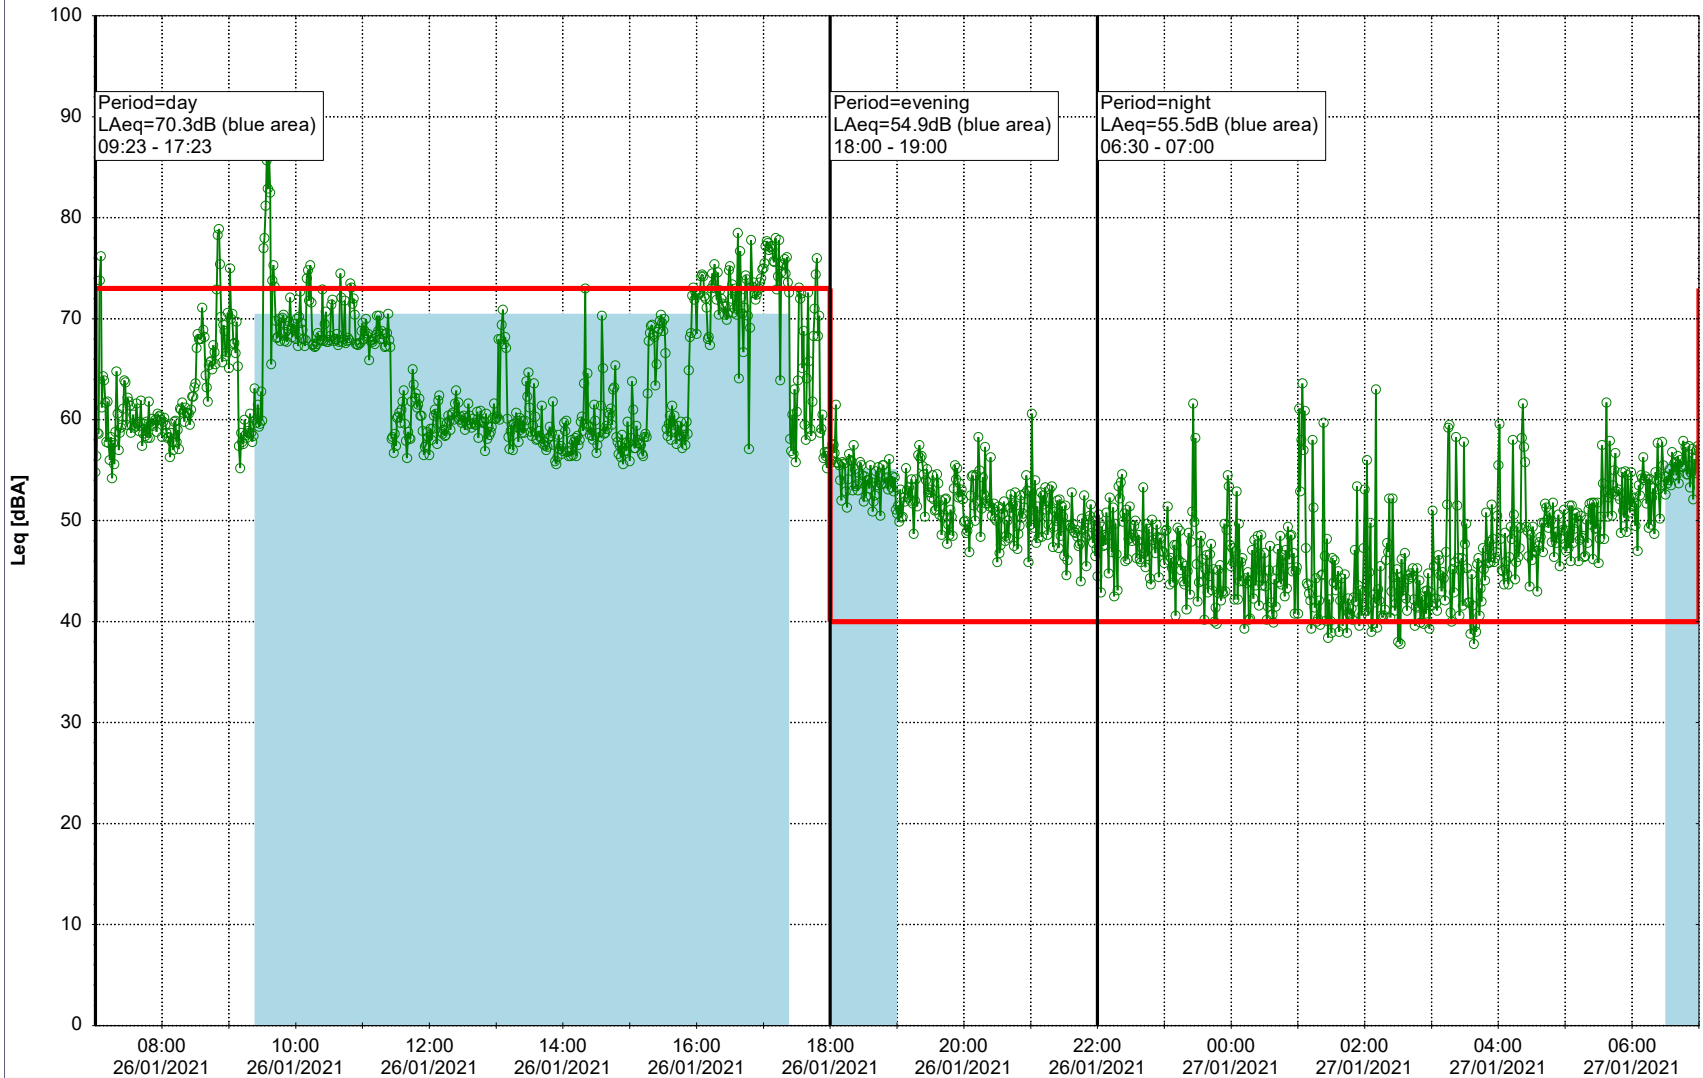

Plan View

Remarks

...

Noise Time Related Diagram

26/01/2021
27/01/2021

○ ○ ○ ○ HOL_NS01

Project: Kronos Sydhavnen
Construction: Havneholmen
Location: N-V

Plan View

Remarks

- Tegholmen

Noise Time Related Diagram

27/01/2021
28/01/2021

○ ○ ○ ○ HOL_NS01

Project: Kronos Sydhavnen
Construction: Havneholmen
Location: N-V

Plan View

Remarks

...

Noise Time Related Diagram

28/01/2021
29/01/2021

○ ○ ○ ○ HOL_NS01

Project: Kronos Sydhavnen
Construction: Havneholmen
Location: N-V

Plan View

Remarks

...

Noise Time Related Diagram

29/01/2021
30/01/2021

○ ○ ○ ○ HOL_NS01

Project: Kronos Sydhavnen
Construction: Havneholmen
Location: N-V

Plan View

Remarks

...

Noise Time Related Diagram