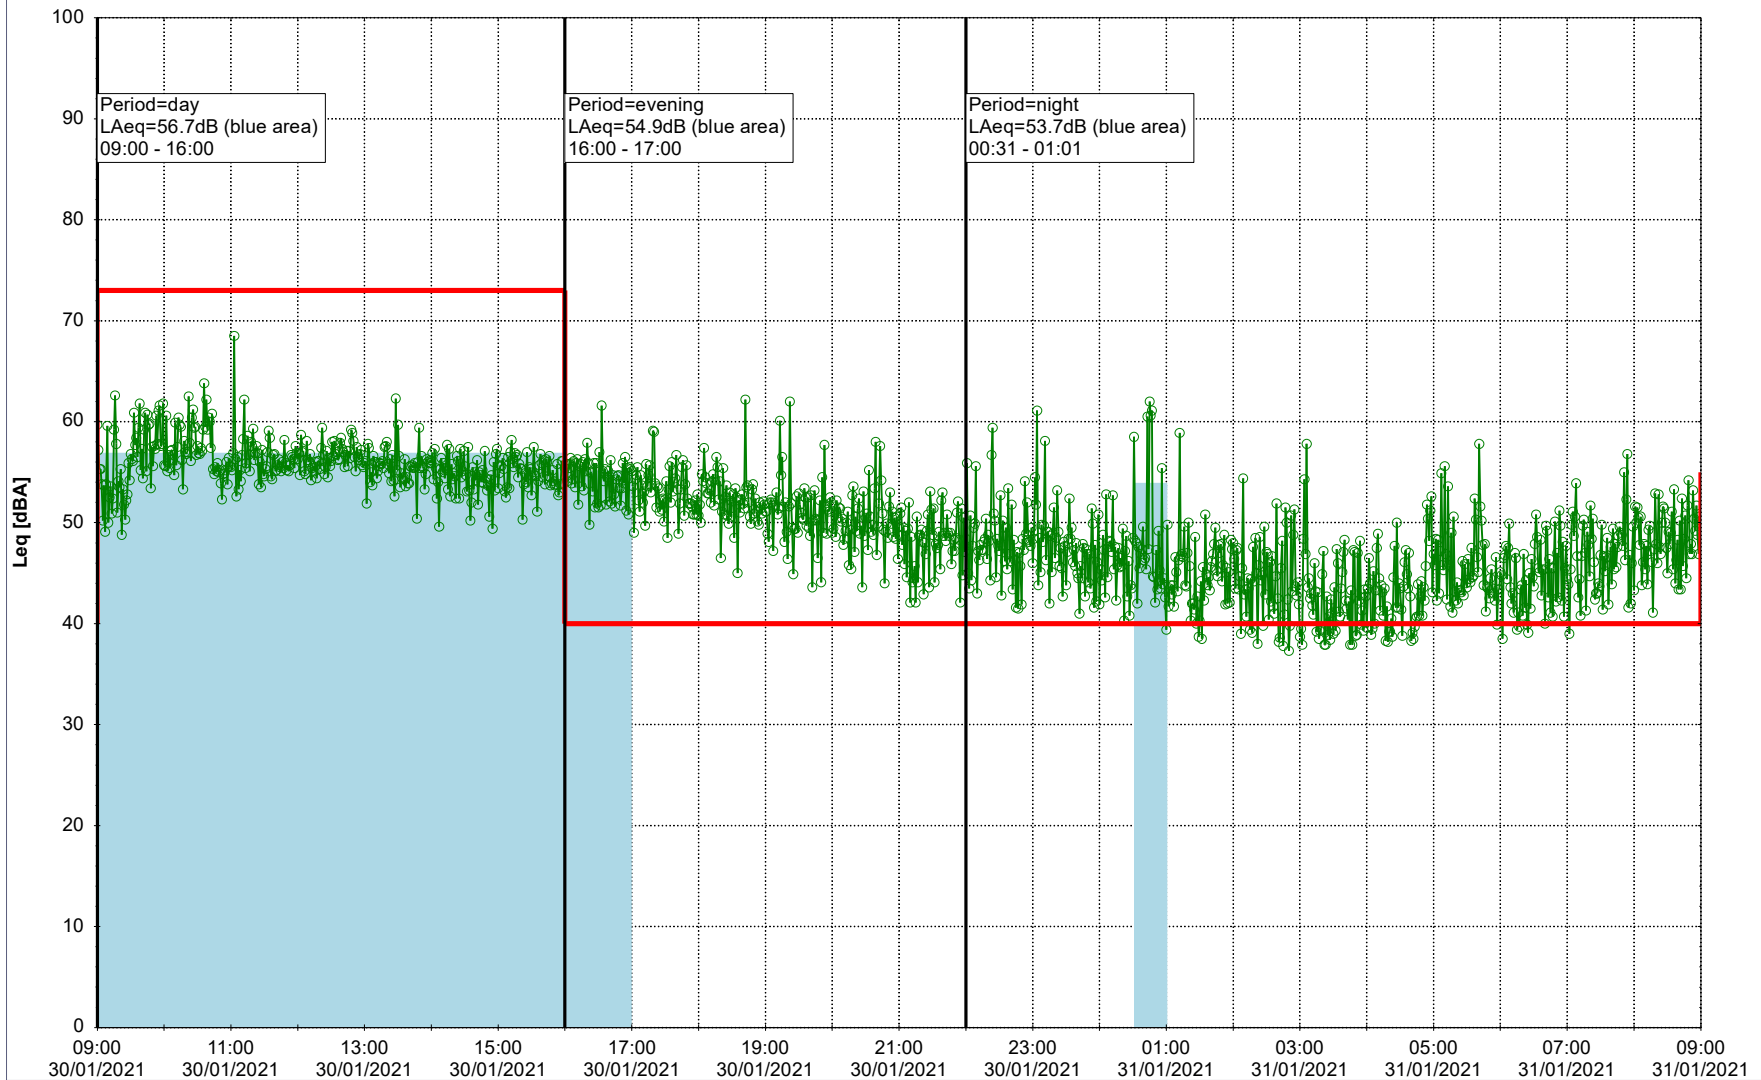

Noise Time Related Diagram

29/01/2021
30/01/2021

○ ○ ○ ○ HOL_NS01

Project: Kronos Sydhavnen
Construction: Havneholmen
Location: N-V

Plan View

Remarks

...

Noise Time Related Diagram

30/01/2021
31/01/2021

○ ○ ○ ○ HOL_NS01

Project: Kronos Sydhavnen
Construction: Havneholmen
Location: N-V

31/01/2021
01/02/2021

Plan View

Remarks

...

Noise Time Related Diagram