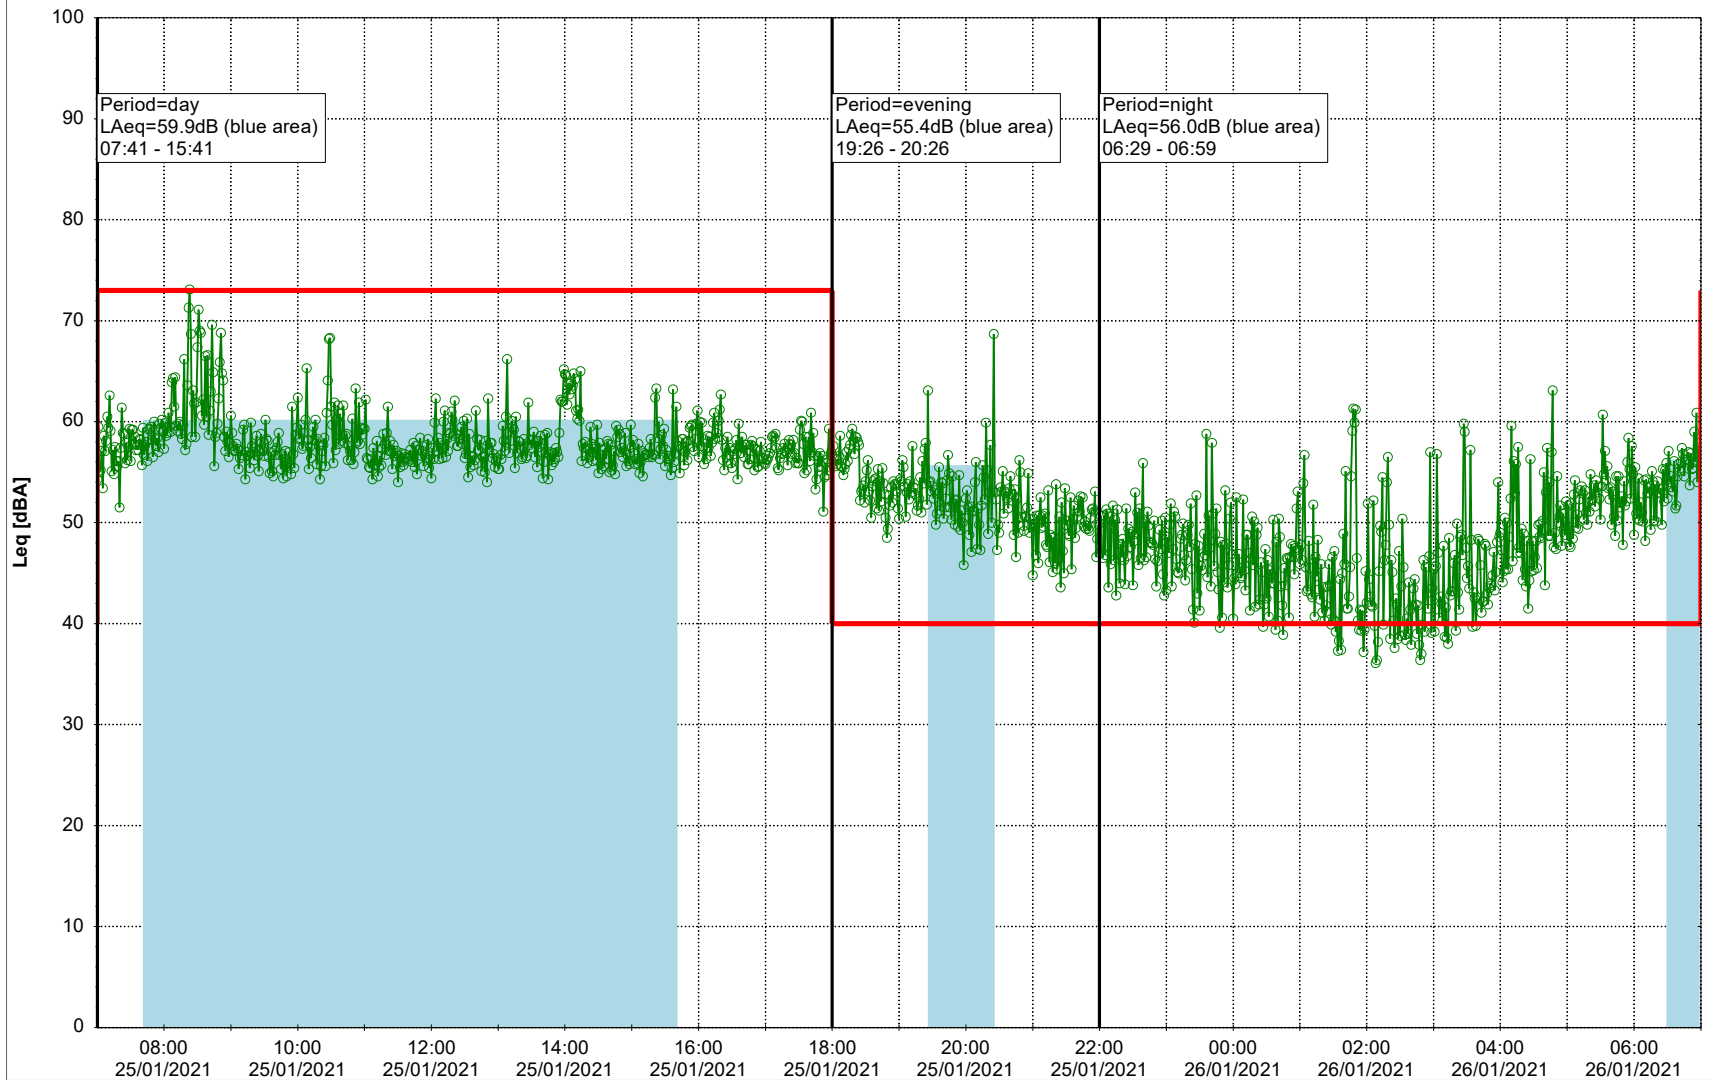

Project: Kronos Sydhavnen
Construction: Havneholmen
Location: N-V

Plan View

Remarks

...

Noise Time Related Diagram

25/01/2021
26/01/2021

○ ○ ○ ○ HOL_NS01

Project: Kronos Sydhavnen
Construction: Havneholmen
Location: N-V

Plan View

Remarks

...

Noise Time Related Diagram

26/01/2021
27/01/2021

○ ○ ○ ○ HOL_NS01

Project: Kronos Sydhavnen
Construction: Havneholmen
Location: N-V

Plan View

Remarks

- Tegholmen

Noise Time Related Diagram

27/01/2021
28/01/2021

○ ○ ○ ○ HOL_NS01

Project: Kronos Sydhavnen
Construction: Havneholmen
Location: N-V

Plan View

Remarks

30/01/2021
31/01/2021

○ ○ ○ ○ HOL_NS01

Project: Kronos Sydhavnen
Construction: Havneholmen
Location: N-V

31/01/2021
01/02/2021

Plan View

Remarks

...

Noise Time Related Diagram