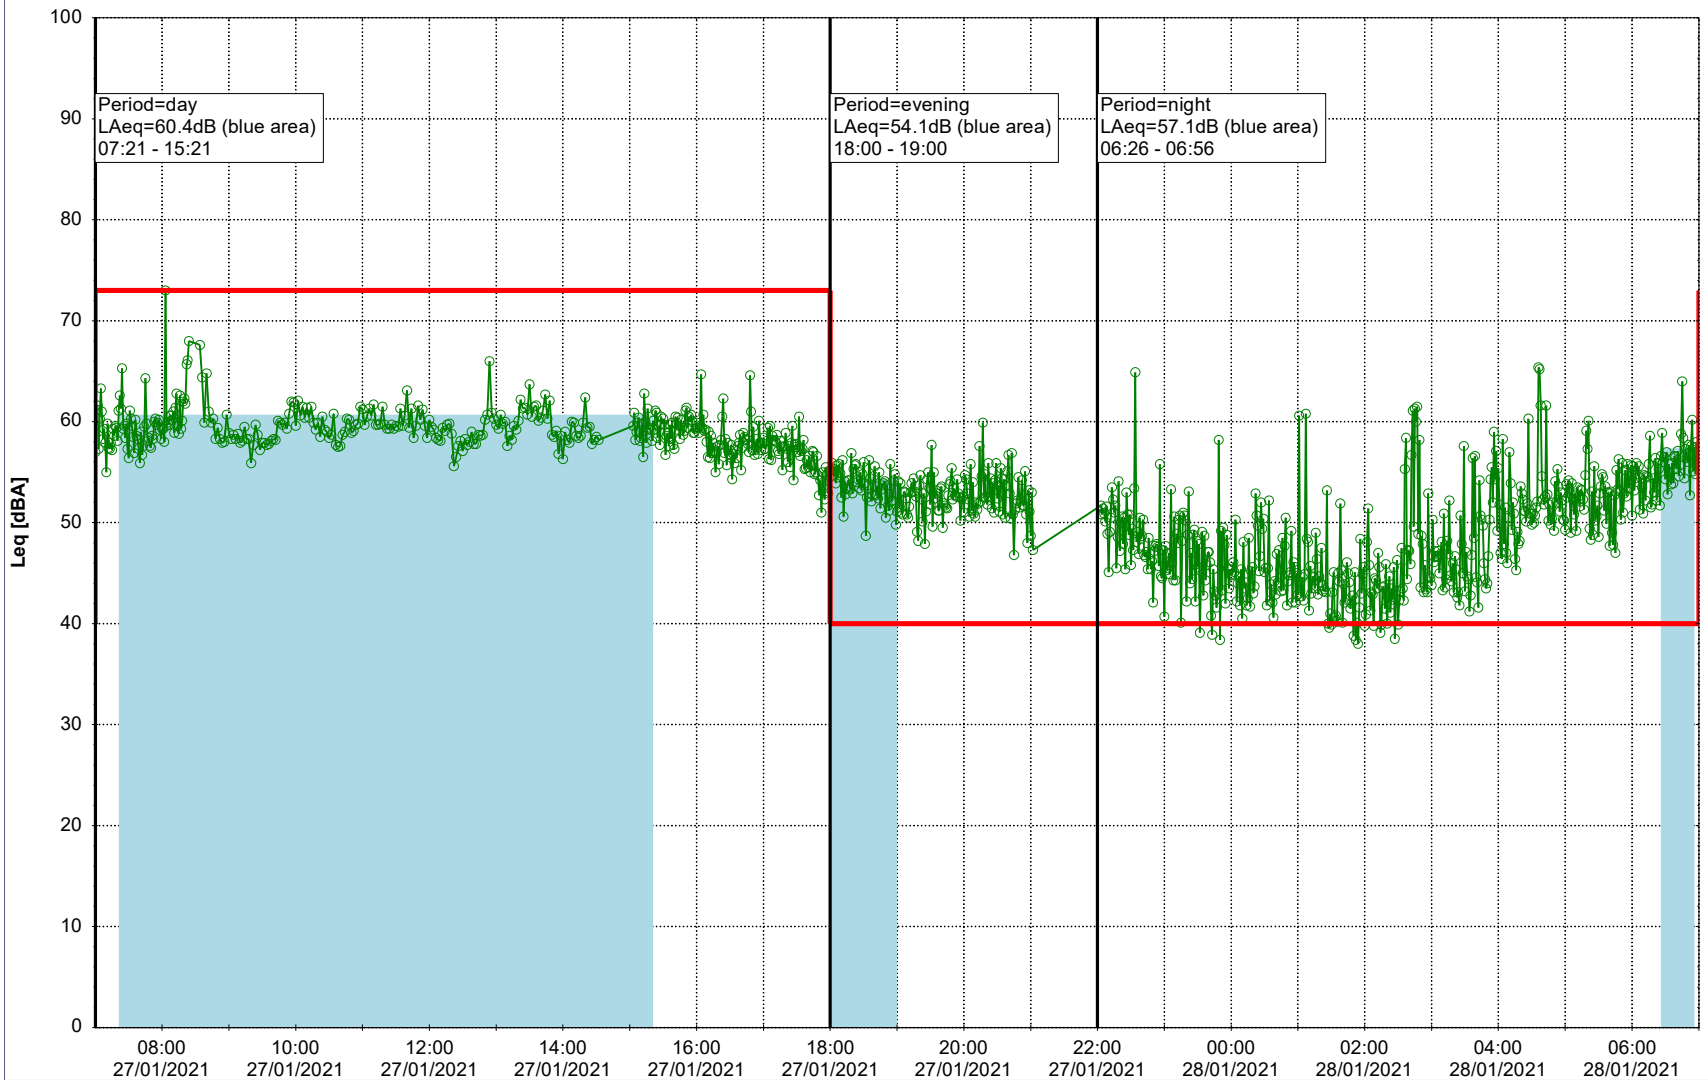

Plan View

Remarks

...

Noise Time Related Diagram

26/01/2021
27/01/2021

○ ○ ○ ○ HOL_NS01

Project: Kronos Sydhavnen
Construction: Havneholmen
Location: N-V

Plan View

Remarks

- Tegholmen

Noise Time Related Diagram

27/01/2021
28/01/2021

○ ○ ○ ○ HOL_NS01

Project: Kronos Sydhavnen
Construction: Havneholmen
Location: N-V

Plan View

Remarks

...

Noise Time Related Diagram

28/01/2021
29/01/2021

○ ○ ○ ○ HOL_NS01

Project: Kronos Sydhavnen
Construction: Havneholmen
Location: N-V

Plan View

Remarks

...

Noise Time Related Diagram

29/01/2021
30/01/2021

○ ○ ○ ○ HOL_NS01

Project: Kronos Sydhavnen
Construction: Havneholmen
Location: N-V

Plan View

Remarks

...

Noise Time Related Diagram