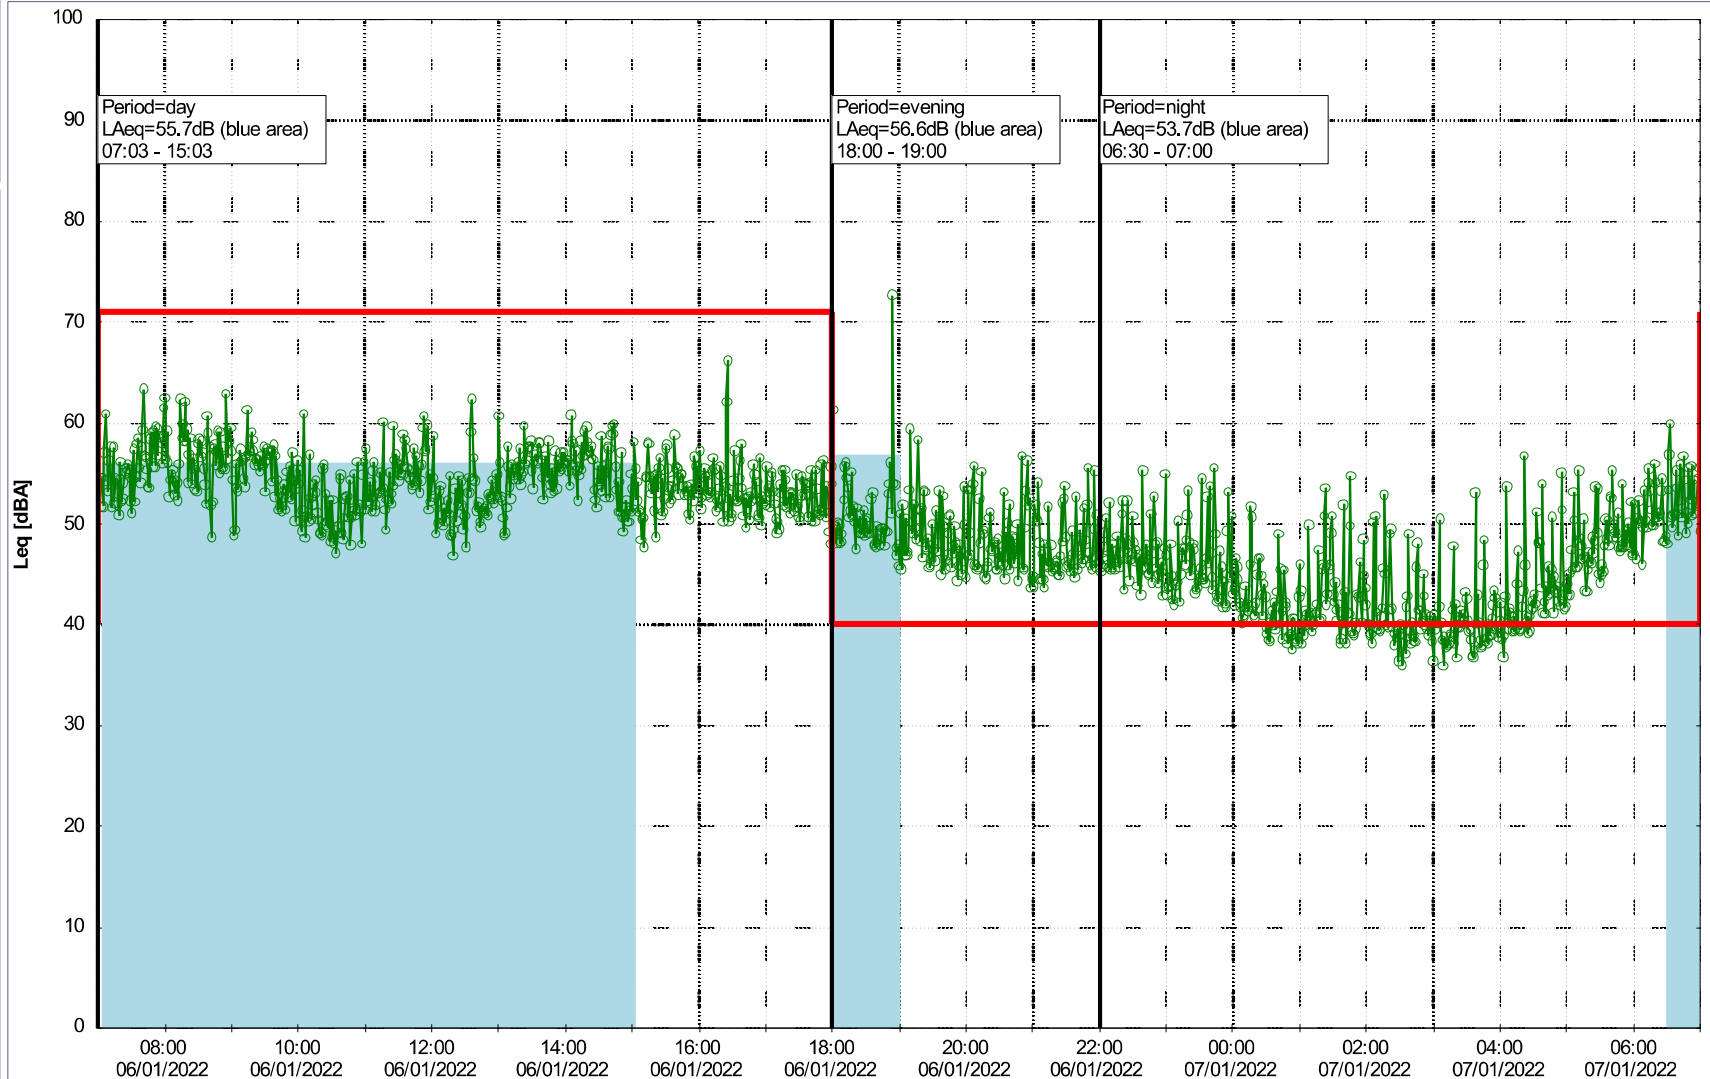

Remarks

...

Noise Time Related Diagram

05/01/2022
06/01/2022

○○○○ NEL_NS01

Project: Kronos Sydhavnen
Construction: Ny Ellebjerg
Location: N-V

Plan View

Remarks

...

Noise Time Related Diagram

06/01/2022
07/01/2022

○○○ NEL_NS01

Project: Kronos Sydhavnen
Construction: Ny Ellebjerg
Location: N-V

Plan View

Remarks

...

Noise Time Related Diagram

07/01/2022
08/01/2022

○○○○ NEL_NS01

Project: Kronos Sydhavnen
Construction: Ny Ellebjerg
Location: N-V

Plan View

Remarks

...

Noise Time Related Diagram

08/01/2022
09/01/2022

NEL_NS01

Project: Kronos Sydhavnen
Construction: Ny Ellebjerg
Location: N-V

Plan View

Remarks

...

Noise Time Related Diagram

09/01/2022
10/01/2022