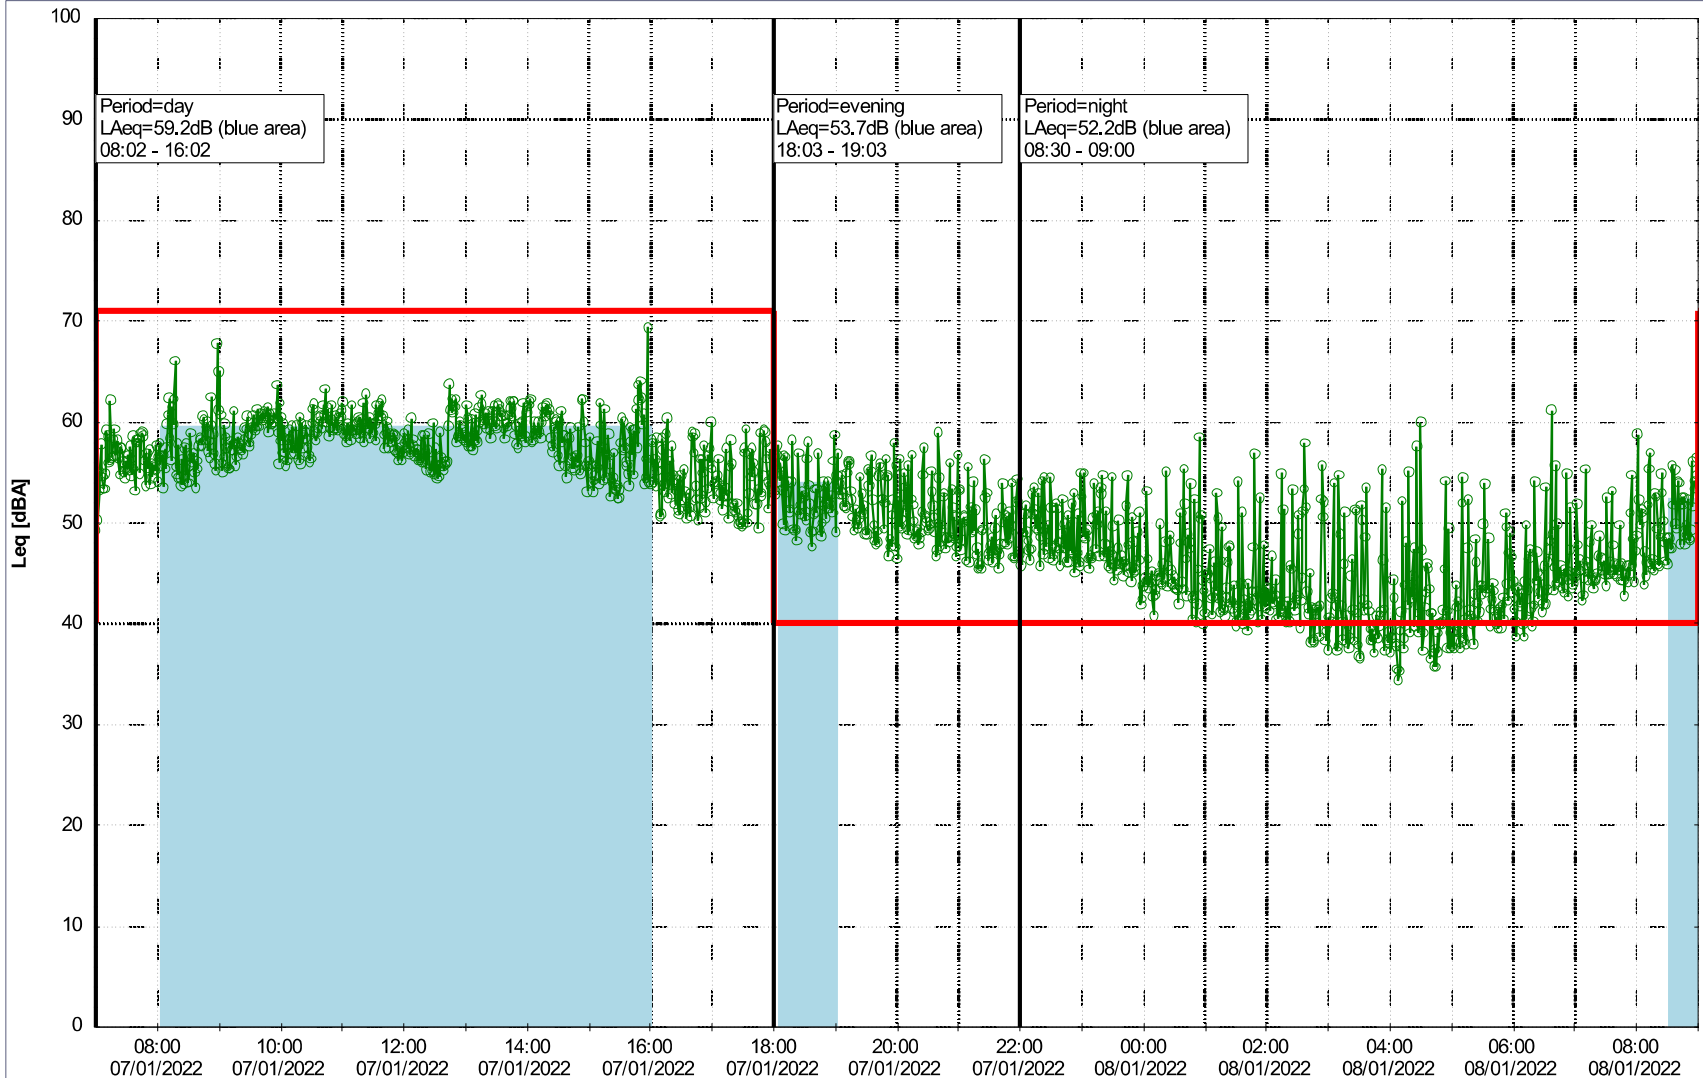

...

Noise Time Related Diagram

06/01/2022
07/01/2022

○○○ NEL_NS01

Project: Kronos Sydhavnen
Construction: Ny Ellebjerg
Location: N-V

Plan View

Remarks

...

Noise Time Related Diagram

07/01/2022
08/01/2022

○○○○ NEL_NS01

Project: Kronos Sydhavnen
Construction: Ny Ellebjerg
Location: N-V

Plan View

Remarks

...

Noise Time Related Diagram

08/01/2022
09/01/2022

NEL_NS01

Project: Kronos Sydhavnen
Construction: Ny Ellebjerg
Location: N-V

Plan View

Remarks

...

Noise Time Related Diagram

09/01/2022
10/01/2022