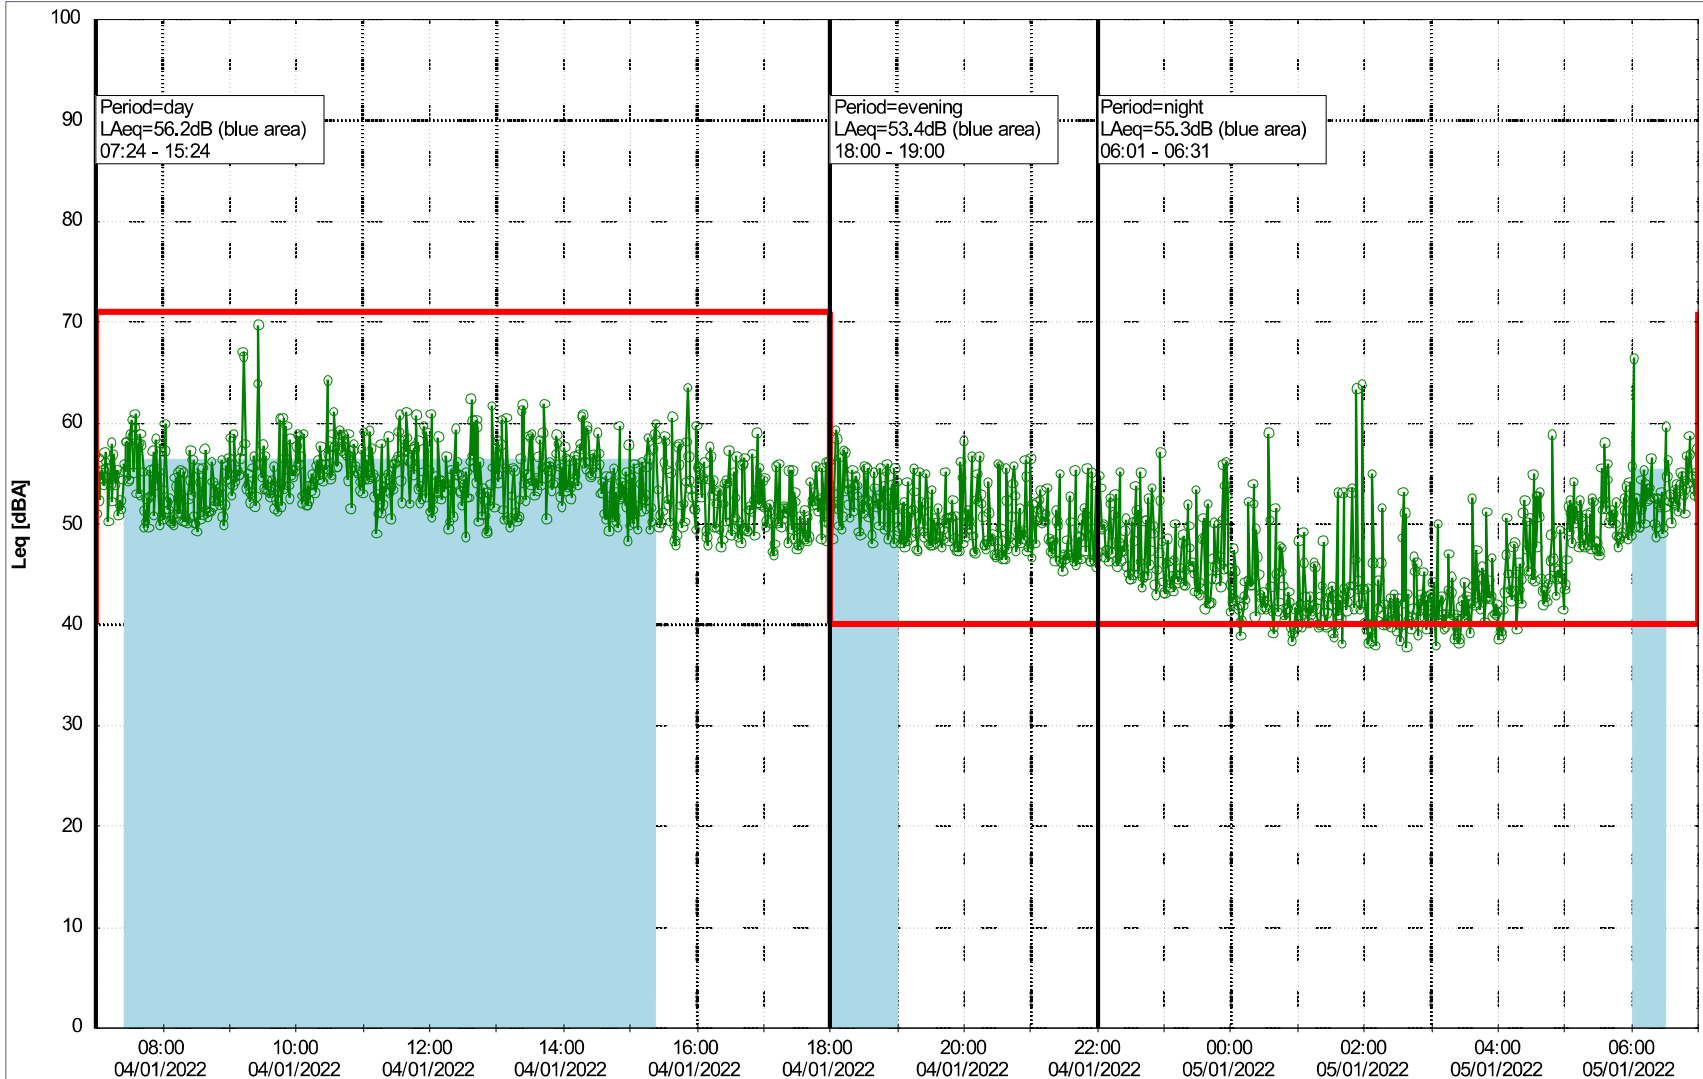

Plan View

Remarks

...

Noise Time Related Diagram

04/01/2022
05/01/2022

○○○ NEL_NS01

Project: Kronos Sydhavnen
Construction: Ny Ellebjerg
Location: N-V

Plan View

Remarks

...

Noise Time Related Diagram

05/01/2022
06/01/2022

○○○○ NEL_NS01

Project: Kronos Sydhavnen
Construction: Ny Ellebjerg
Location: N-V

Plan View

Remarks

Noise Time Related Diagram

07/01/2022
08/01/2022

○○○○ NEL_NS01

Project: Kronos Sydhavnen
Construction: Ny Ellebjerg
Location: N-V

Plan View

Remarks

...

Noise Time Related Diagram

08/01/2022
09/01/2022

NEL_NS01

Project: Kronos Sydhavnen
Construction: Ny Ellebjerg
Location: N-V

Plan View

Remarks

...

Noise Time Related Diagram

09/01/2022
10/01/2022