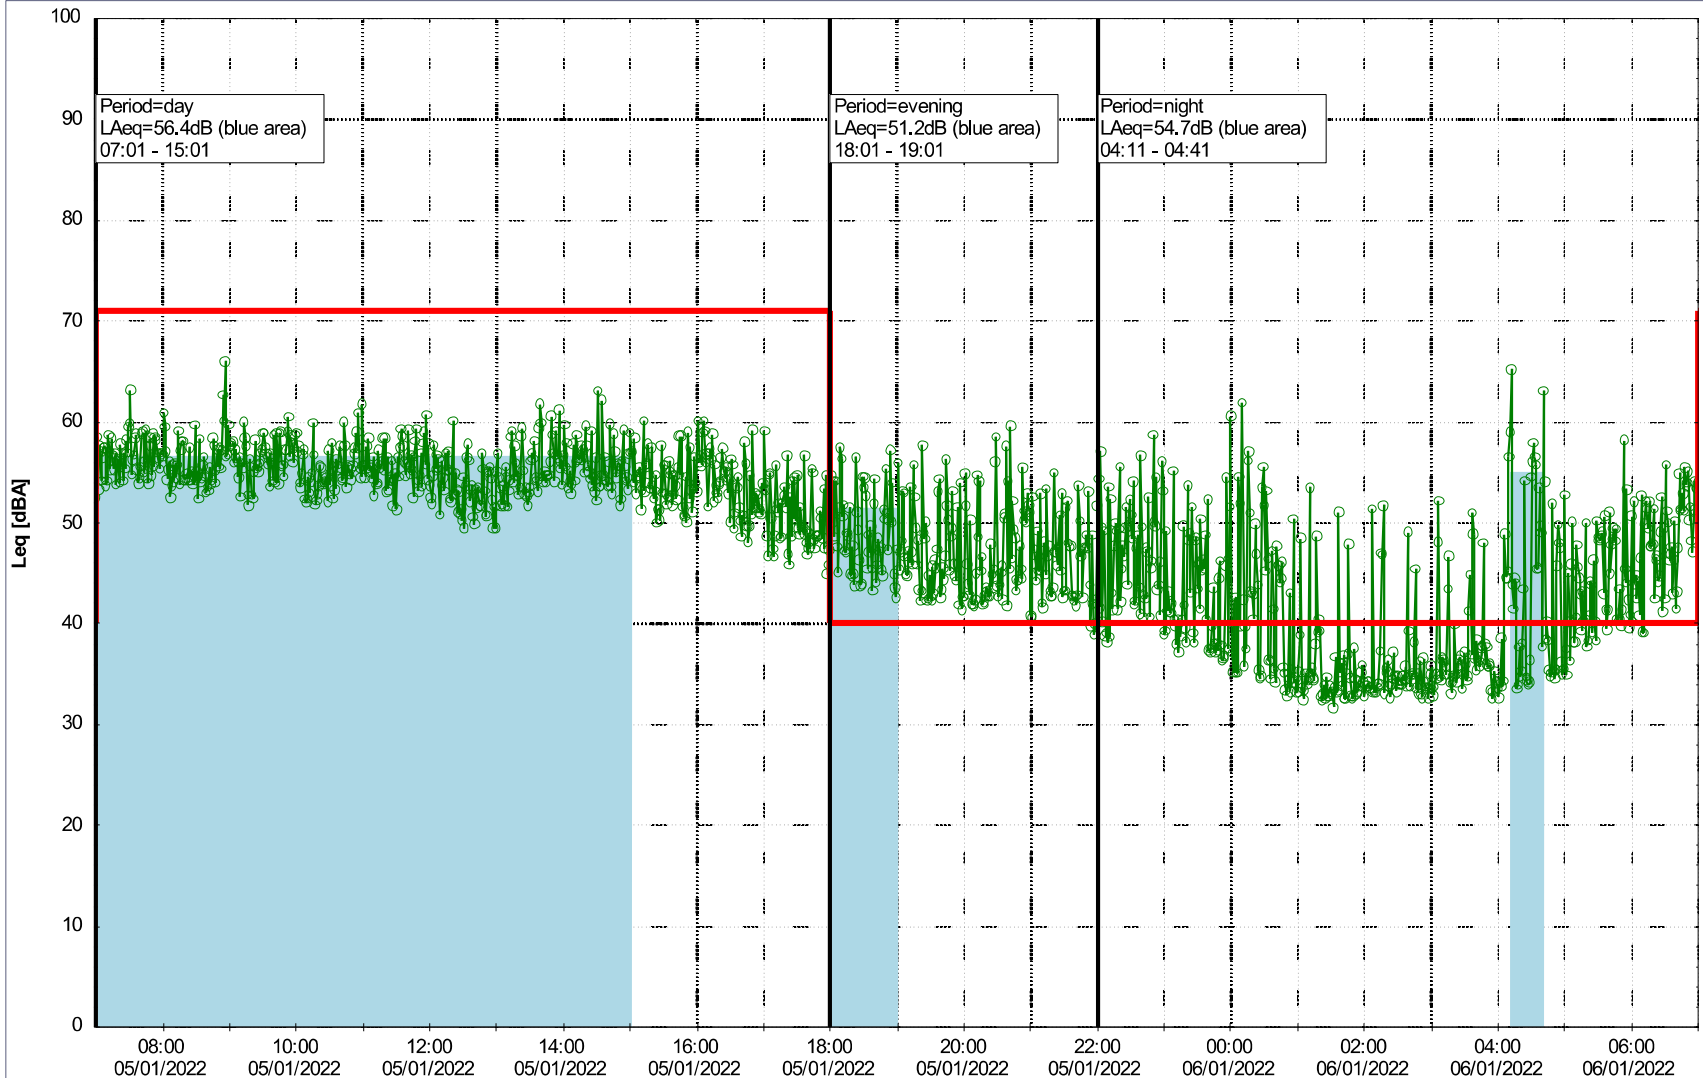

Plan View

Remarks

...

Noise Time Related Diagram

04/01/2022
05/01/2022

○○○ NEL_NS01

Project: Kronos Sydhavnen
Construction: Ny Ellebjerg
Location: N-V

Plan View

Remarks

...

Noise Time Related Diagram

05/01/2022
06/01/2022

○○○○ NEL_NS01

Project: Kronos Sydhavnen
Construction: Ny Ellebjerg
Location: N-V

Plan View

Remarks

Noise Time Related Diagram

07/01/2022
08/01/2022

○○○○ NEL_NS01

Project: Kronos Sydhavnen
Construction: Ny Ellebjerg
Location: N-V

Plan View

Remarks

...

Noise Time Related Diagram

08/01/2022
09/01/2022

NEL_NS01

Project: Kronos Sydhavnen
Construction: Ny Ellebjerg
Location: N-V

Plan View

Remarks

...

Noise Time Related Diagram

09/01/2022
10/01/2022