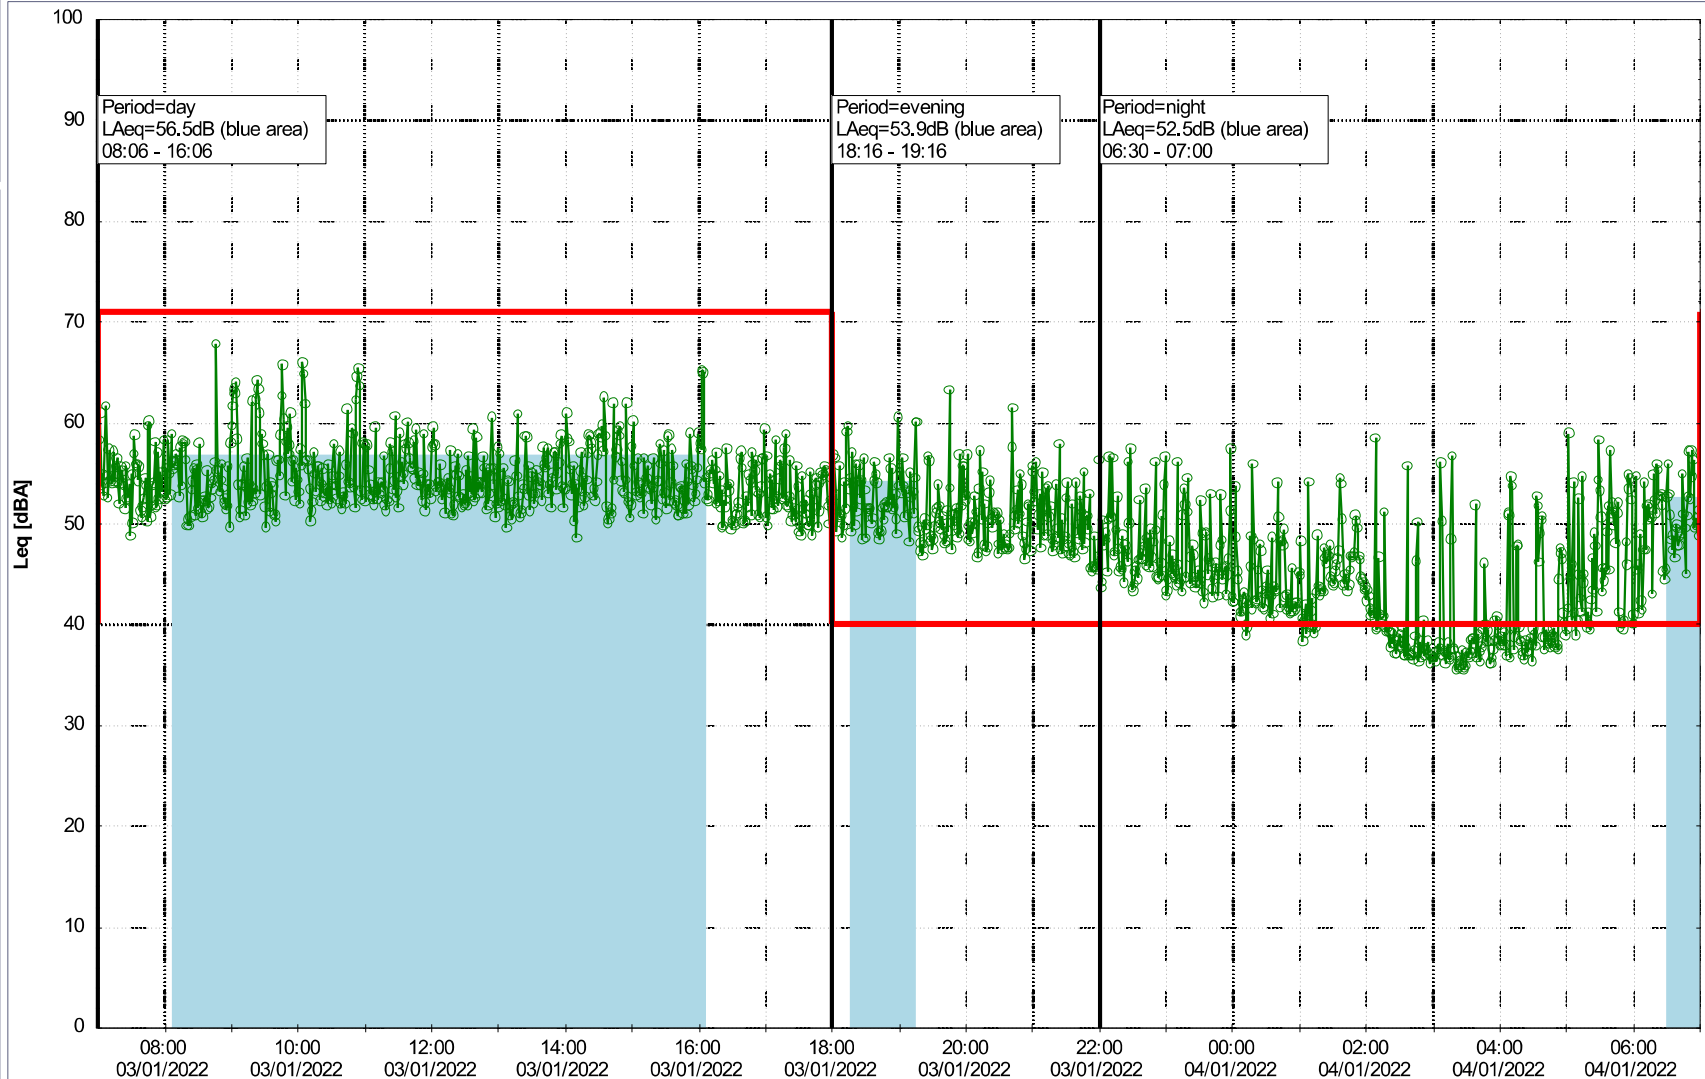

Project: Kronos Sydhavnen
Construction: Ny Ellebjerg
Location: N-V

Plan View

Remarks

...

Noise Time Related Diagram

03/01/2022
04/01/2022

○○○ NEL_NS01

Project: Kronos Sydhavnen
Construction: Ny Ellebjerg
Location: N-V

Plan View

Remarks

...

Noise Time Related Diagram

04/01/2022
05/01/2022

○○○ NEL_NS01

Project: Kronos Sydhavnen
Construction: Ny Ellebjerg
Location: N-V

Plan View

Remarks

...

Noise Time Related Diagram

05/01/2022
06/01/2022

○○○○ NEL_NS01

Project: Kronos Sydhavnen
Construction: Ny Ellebjerg
Location: N-V

Plan View

Remarks

08/01/2022
09/01/2022

NEL_NS01

Project: Kronos Sydhavnen
Construction: Ny Ellebjerg
Location: N-V

Plan View

Remarks

...

Noise Time Related Diagram

09/01/2022
10/01/2022