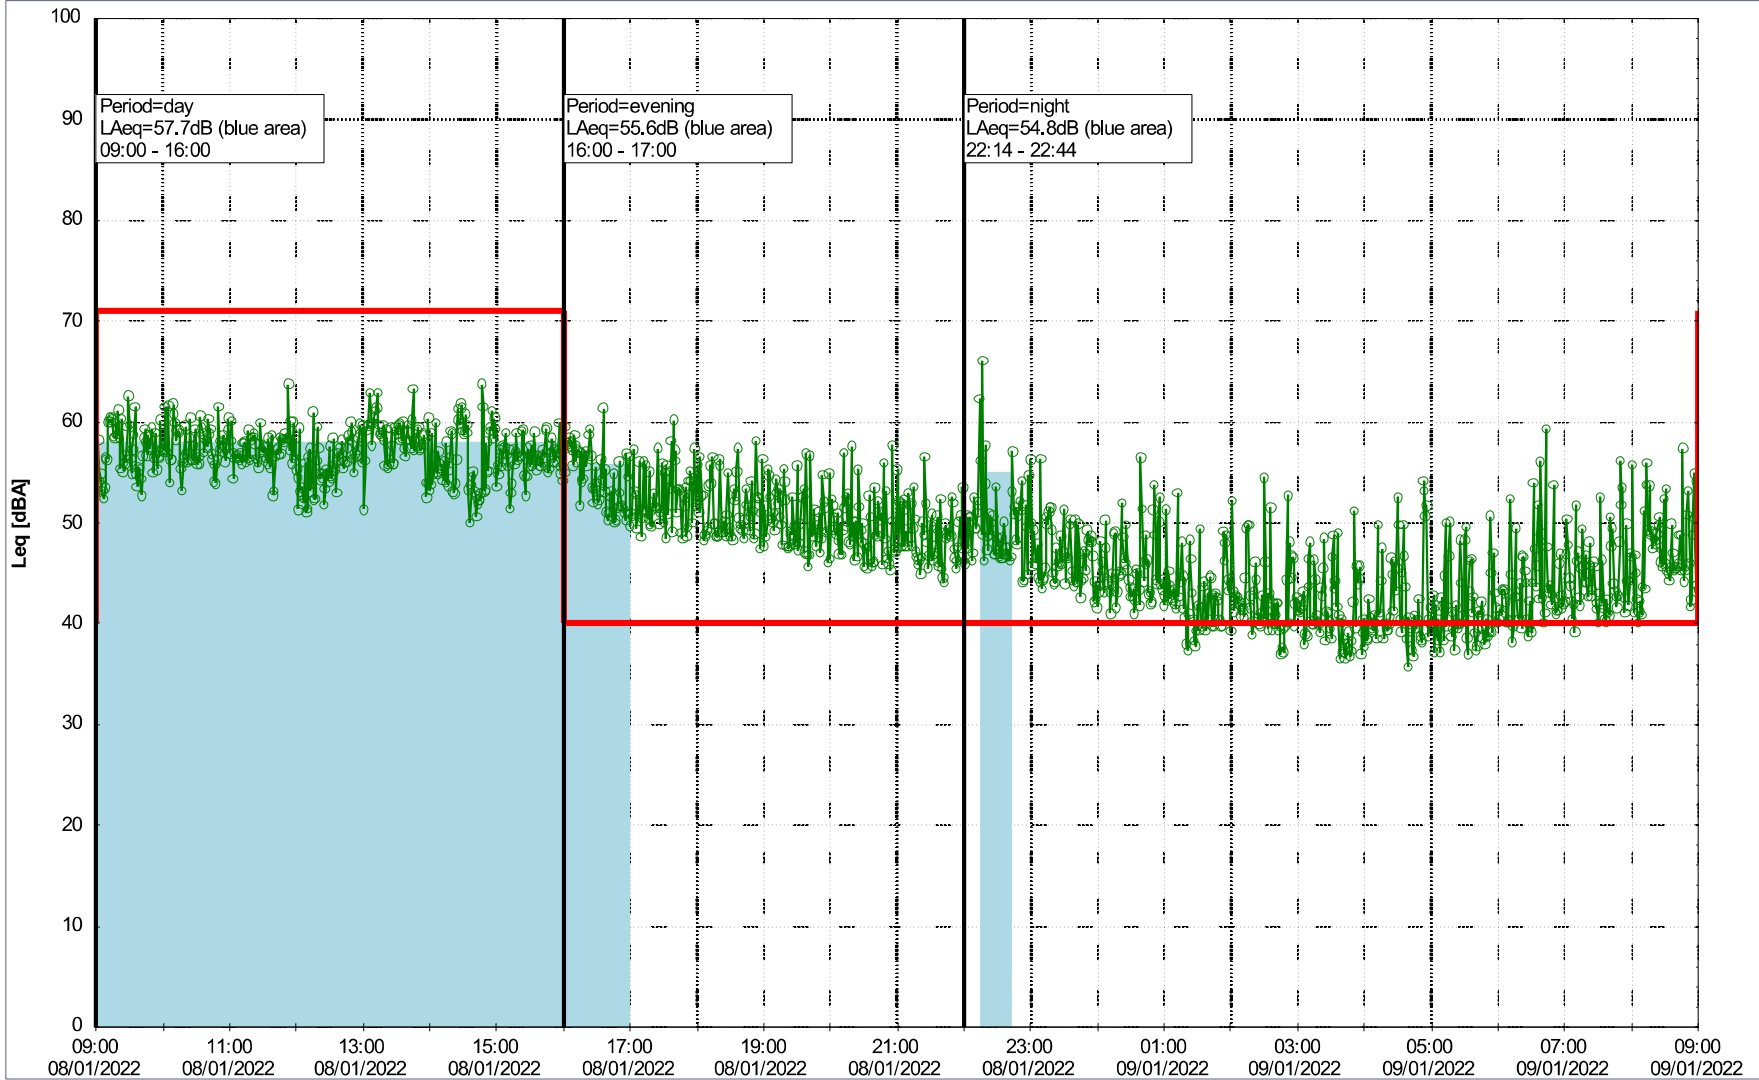

Noise Time Related Diagram

07/01/2022
08/01/2022

○○○○ NEL_NS01

Project: Kronos Sydhavnen
Construction: Ny Ellebjerg
Location: N-V

Plan View

Remarks

...

Noise Time Related Diagram

08/01/2022
09/01/2022

NEL_NS01

Project: Kronos Sydhavnen
Construction: Ny Ellebjerg
Location: N-V

Plan View

Remarks

...

Noise Time Related Diagram

09/01/2022
10/01/2022