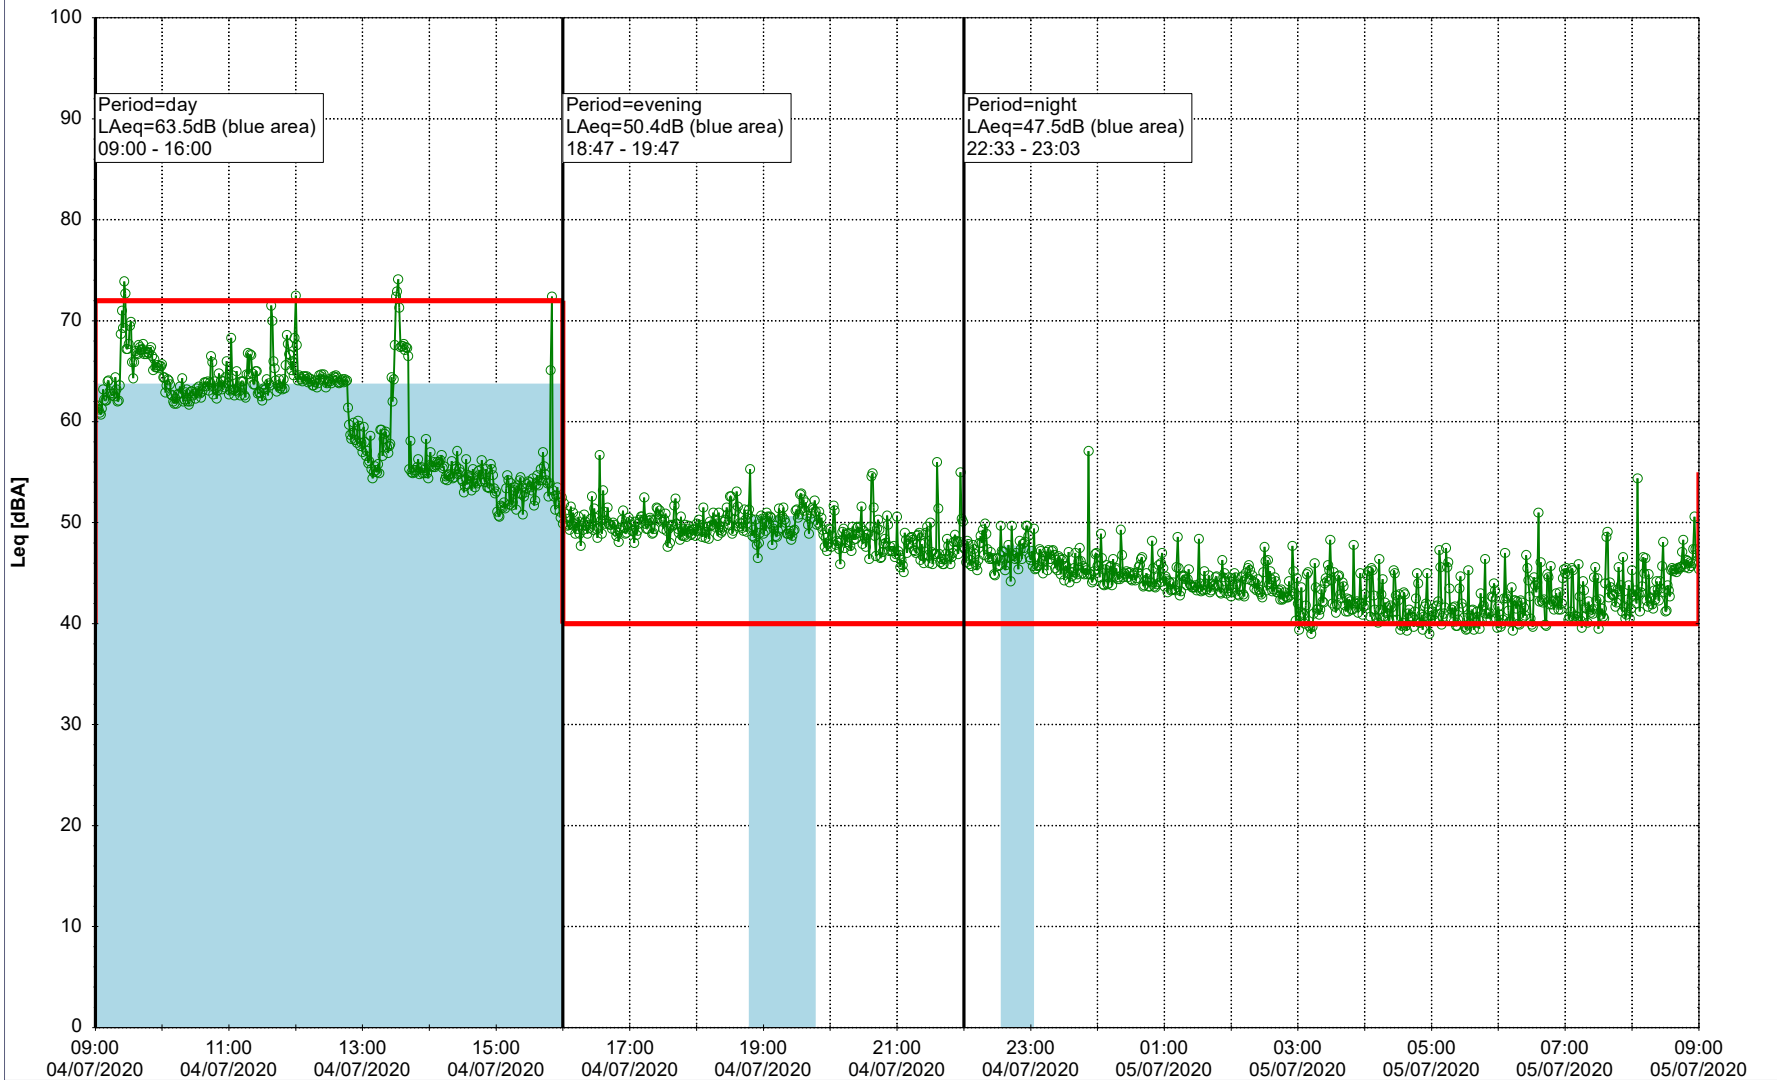

Noise Time Related Diagram

03/07/2020
04/07/2020

○○○○ MOP_NS01

Project: Kronos Sydhavnen
Construction: Mozarts Plads
Location: N-V

Plan View

Remarks

...

Noise Time Related Diagram

04/07/2020
05/07/2020

○○○○ MOP_NS01

Project: Kronos Sydhavnen
Construction: Mozarts Plads
Location: N-V

Plan View

Remarks

...

Noise Time Related Diagram

05/07/2020
06/07/2020