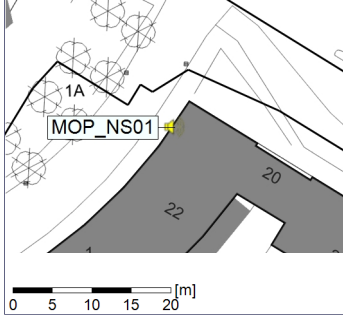

Plan View

Remarks

...

Noise Time Related Diagram

30/06/2020
01/07/2020

○○○○ MOP_NS01

Project: Kronos Sydhavnen
Construction: Mozarts Plads
Location: N-V

Plan View