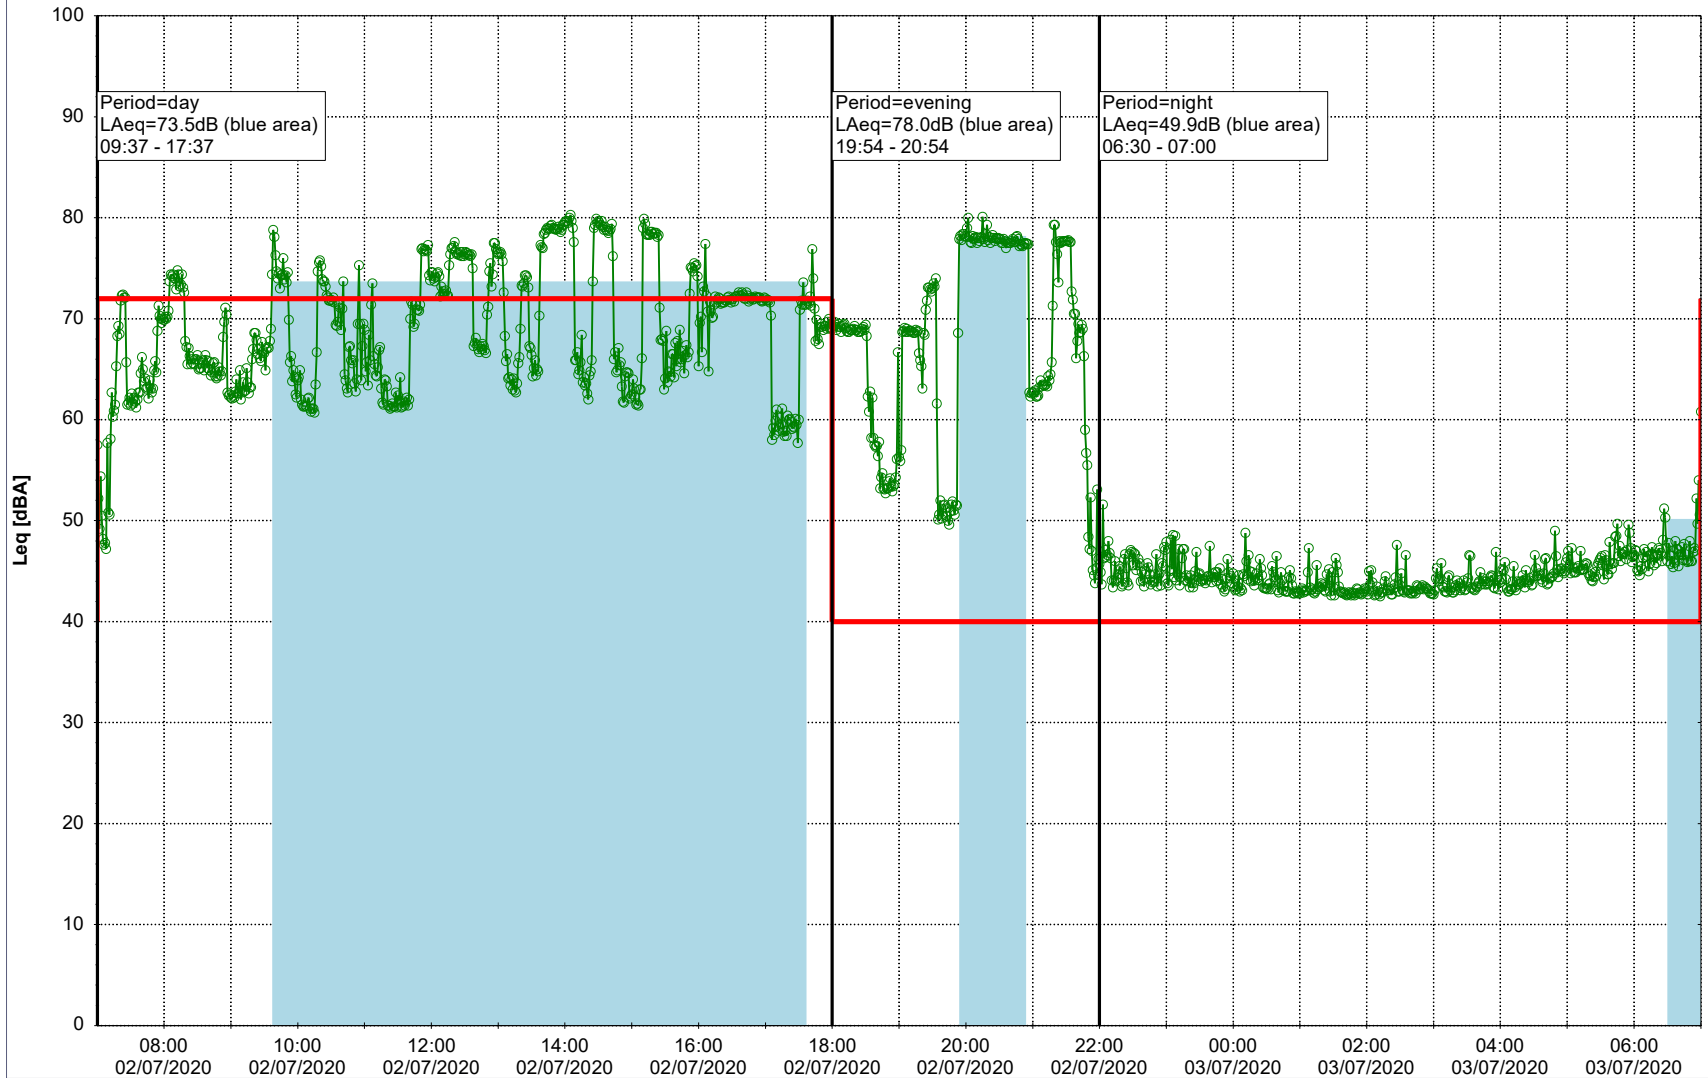

Remarks

...

Noise Time Related Diagram

01/07/2020
02/07/2020

○○○○ MOP_NS01

Project: Kronos Sydhavnen
Construction: Mozarts Plads
Location: N-V

02/07/2020
03/07/2020

Plan View

Remarks

...

Noise Time Related Diagram

○○○○ MOP_NS01

Project: Kronos Sydhavnen
Construction: Mozarts Plads
Location: N-V

Plan View

Remarks

...

Noise Time Related Diagram

03/07/2020
04/07/2020

○○○○ MOP_NS01

Project: Kronos Sydhavnen
Construction: Mozarts Plads
Location: N-V

Plan View

Remarks

...

Noise Time Related Diagram

04/07/2020
05/07/2020

○○○○ MOP_NS01

Project: Kronos Sydhavnen
Construction: Mozarts Plads
Location: N-V

Plan View

Remarks

...

Noise Time Related Diagram

05/07/2020
06/07/2020