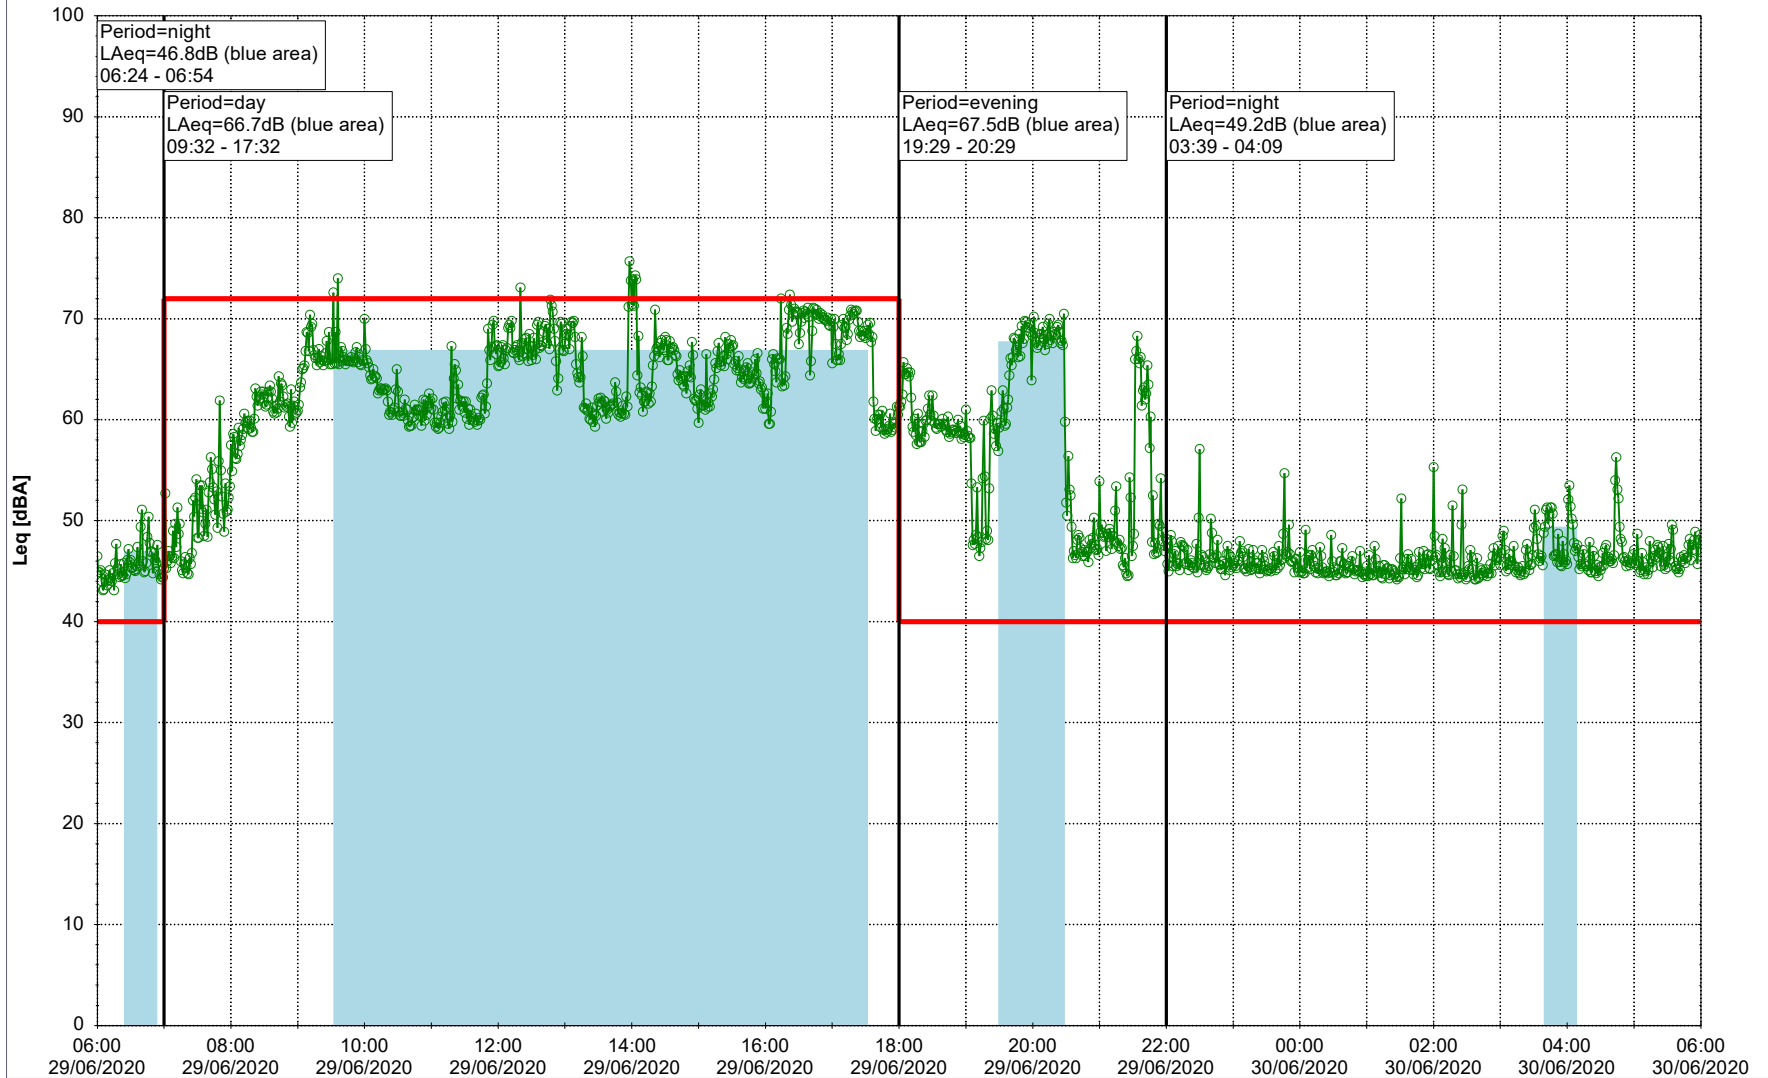

Noise Time Related Diagram

29/06/2020
30/06/2020

○○○○ MOP_NS01