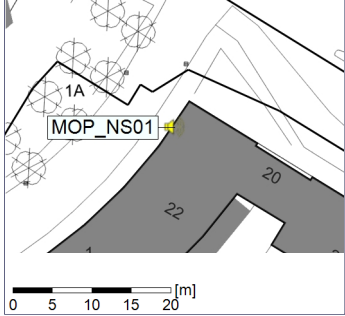

04/07/2020
05/07/2020

○○○○ MOP_NS01

Project: Kronos Sydhavnen
Construction: Mozarts Plads
Location: N-V

Plan View

Remarks

...

Noise Time Related Diagram

05/07/2020
06/07/2020