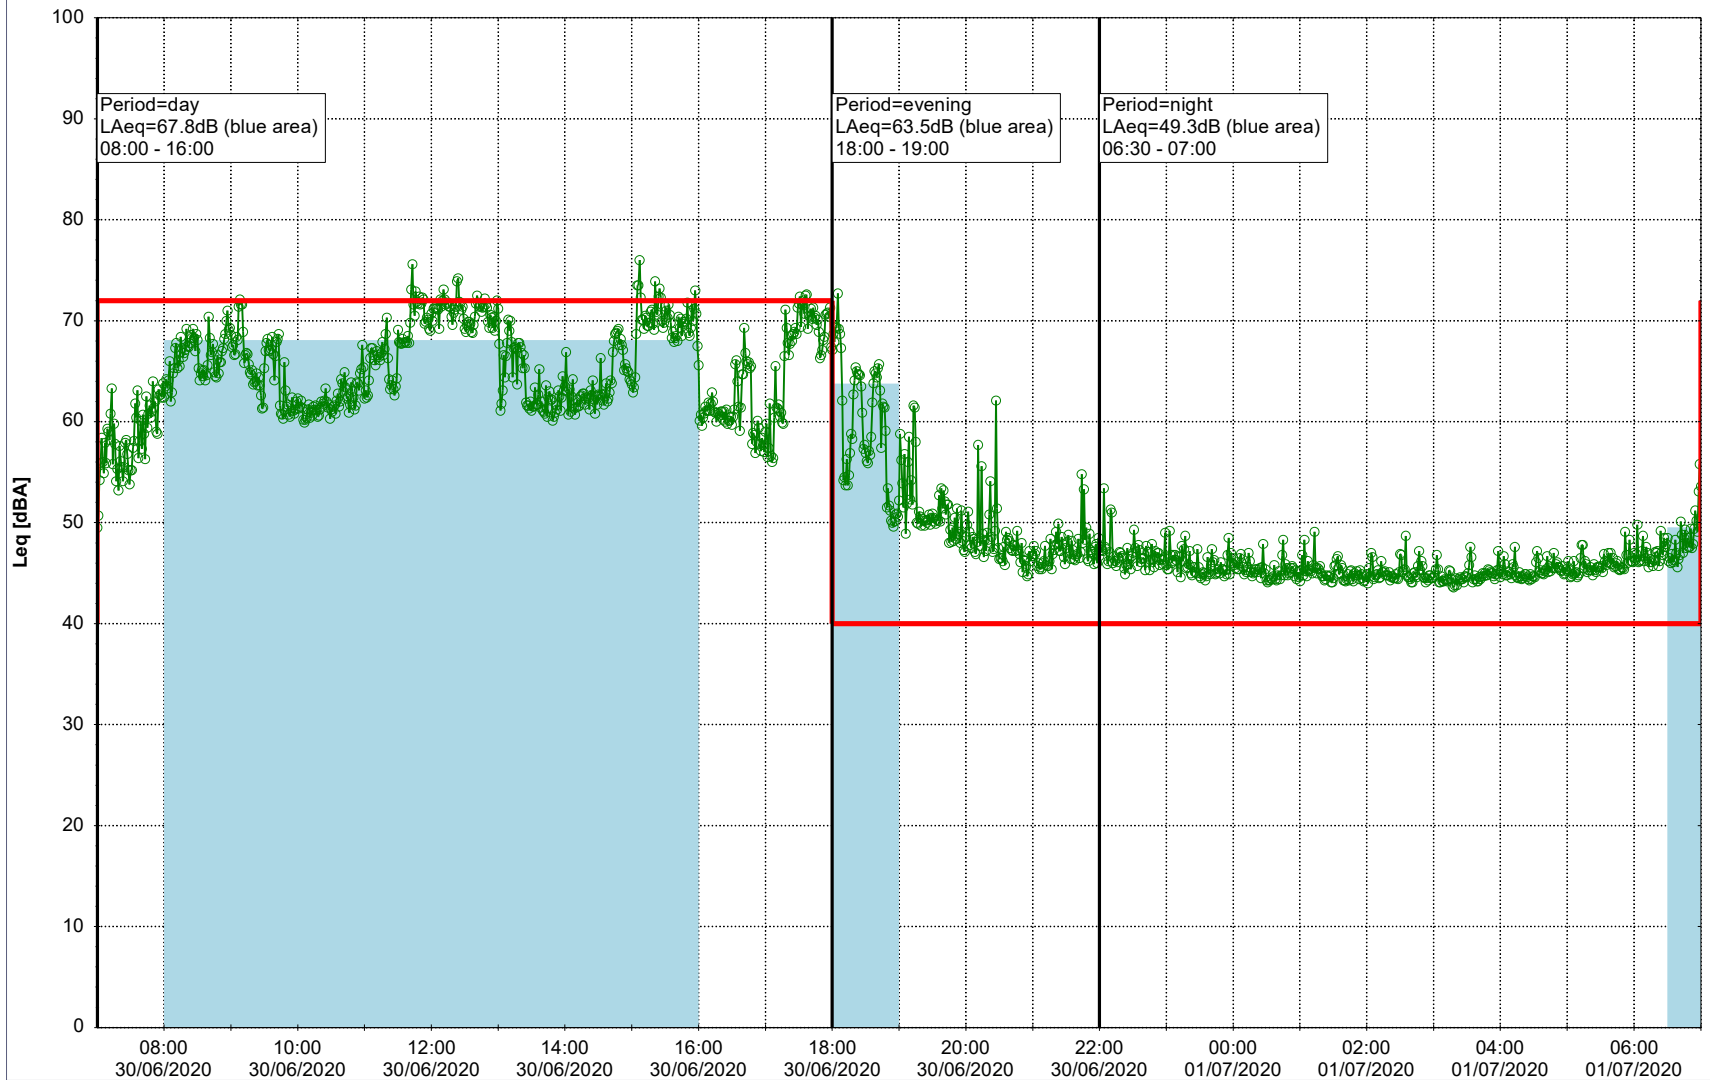

Plan View

Remarks

...

Noise Time Related Diagram

30/06/2020
01/07/2020

○○○○ MOP_NS01

Project: Kronos Sydhavnen
Construction: Mozarts Plads
Location: N-V

Plan View

Remarks

...

Noise Time Related Diagram

01/07/2020
02/07/2020

○○○○ MOP_NS01

Project: Kronos Sydhavnen
Construction: Mozarts Plads
Location: N-V

02/07/2020
03/07/2020

Plan View

Remarks

...

Noise Time Related Diagram

○○○○ MOP_NS01

Project: Kronos Sydhavnen
Construction: Mozarts Plads
Location: N-V

Plan View

Remarks

...

Noise Time Related Diagram

03/07/2020
04/07/2020

○○○○ MOP_NS01

Project: Kronos Sydhavnen
Construction: Mozarts Plads
Location: N-V

Plan View

Remarks

...

Noise Time Related Diagram