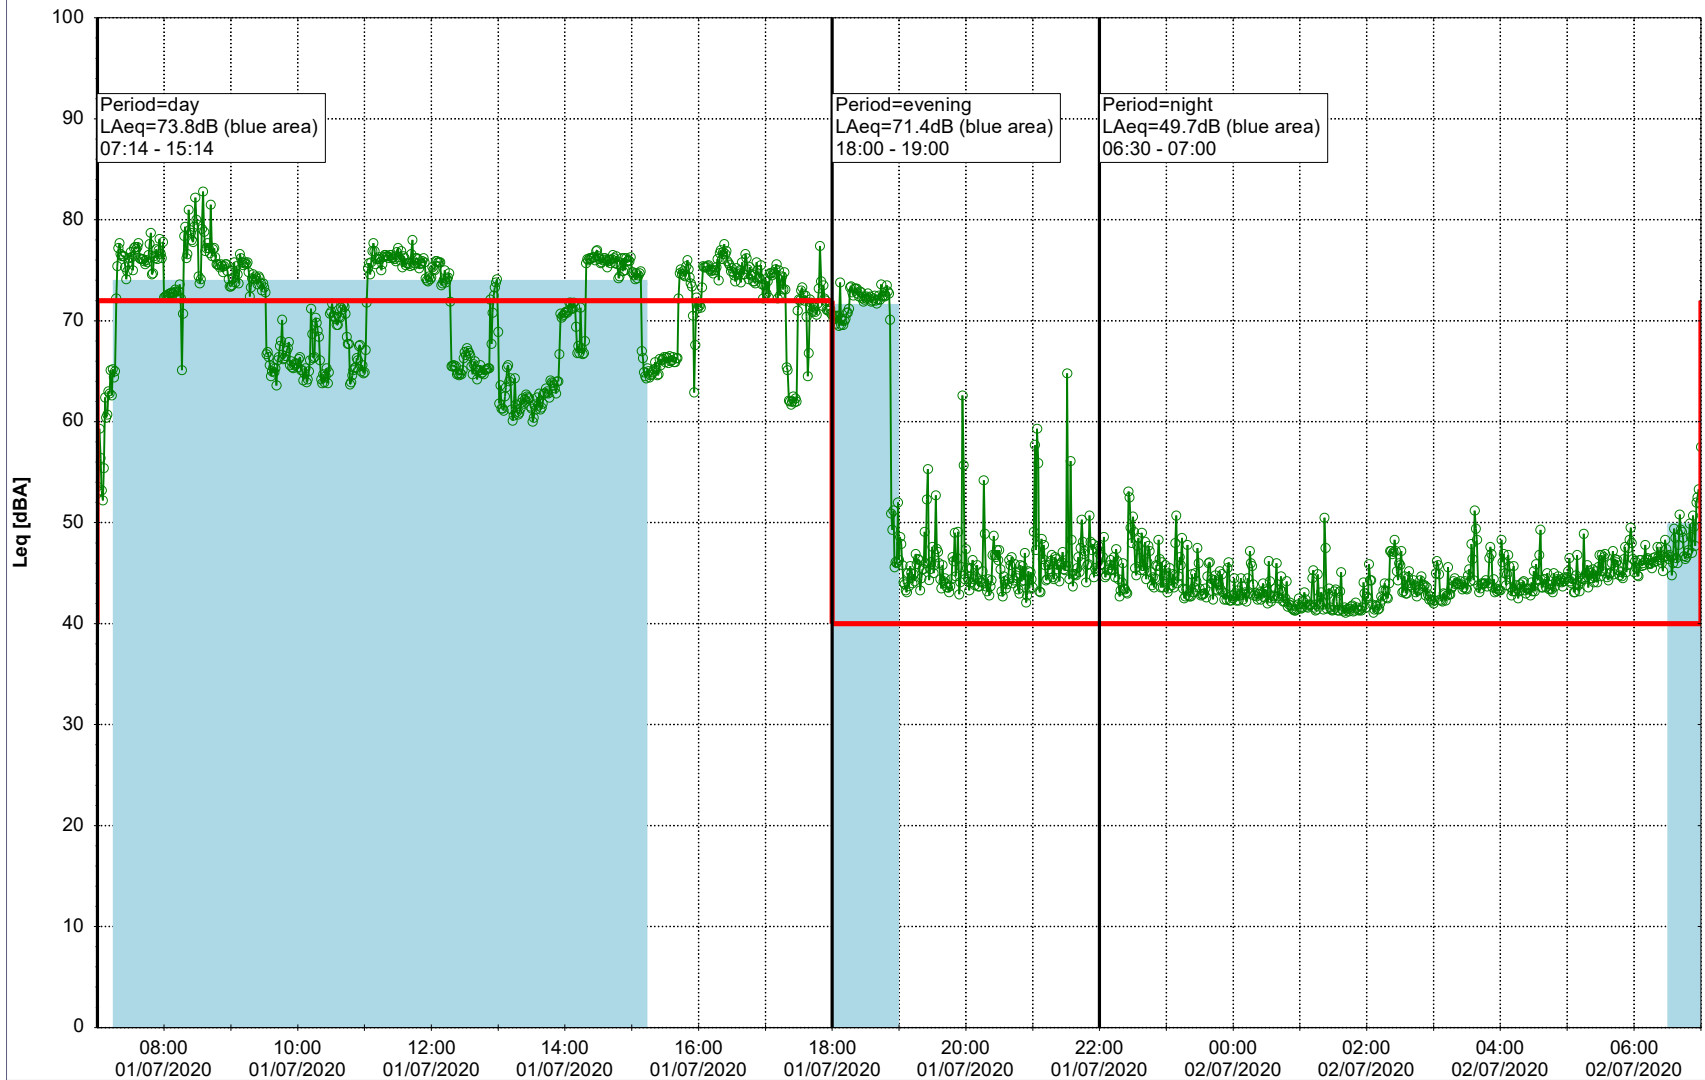

Plan View

Remarks

...

Noise Time Related Diagram

30/06/2020
01/07/2020

○○○○ MOP_NS01

Project: Kronos Sydhavnen
Construction: Mozarts Plads
Location: N-V

Plan View

Remarks

...

Noise Time Related Diagram

01/07/2020
02/07/2020

○○○○ MOP_NS01

Project: Kronos Sydhavnen
Construction: Mozarts Plads
Location: N-V

02/07/2020
03/07/2020

Plan View

Remarks

...

Noise Time Related Diagram

○○○○ MOP_NS01

Project: Kronos Sydhavnen
Construction: Mozarts Plads
Location: N-V

Plan View

Remarks

...

Noise Time Related Diagram

03/07/2020
04/07/2020

○○○○ MOP_NS01

Project: Kronos Sydhavnen
Construction: Mozarts Plads
Location: N-V

Plan View

Remarks

...

Noise Time Related Diagram