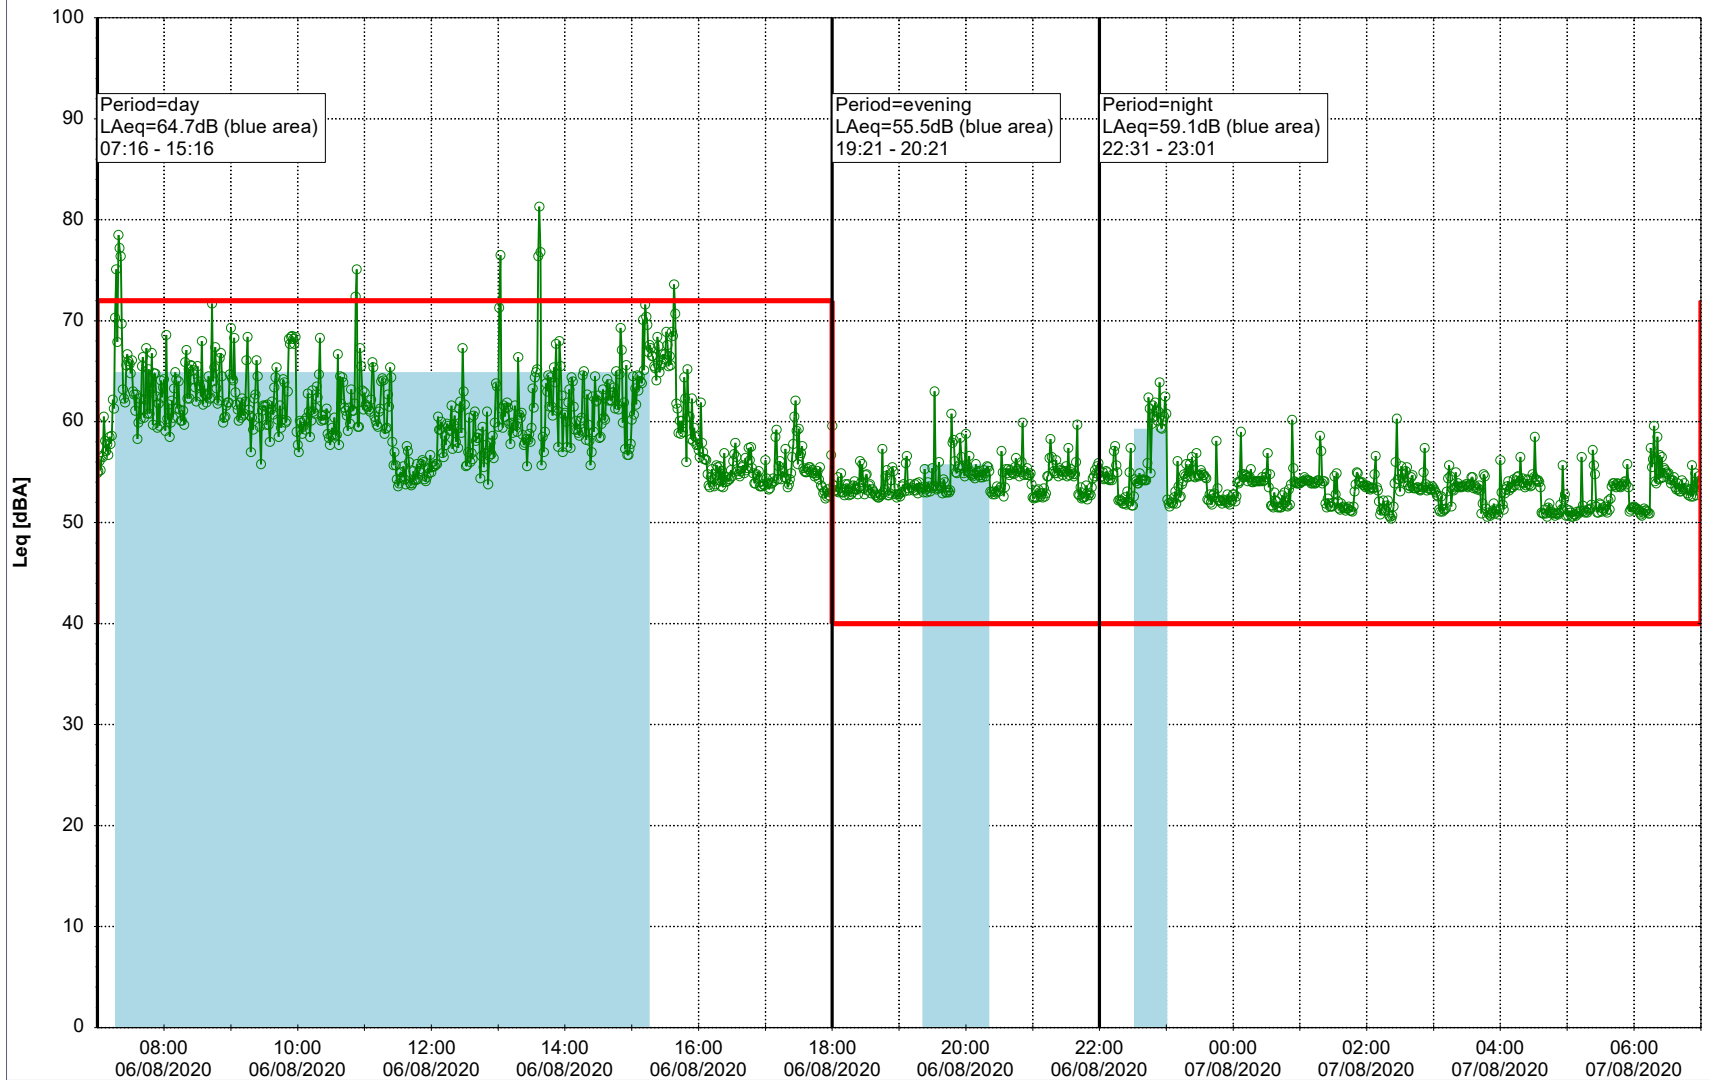

Remarks

...

Noise Time Related Diagram

05/08/2020
06/08/2020

○○○○ MOP_NS01

Project: Kronos Sydhavnen
Construction: Mozarts Plads
Location: N-V

Plan View

Remarks

...

Noise Time Related Diagram

06/08/2020
07/08/2020

○○○ MOP_NS01

Project: Kronos Sydhavnen
Construction: Mozarts Plads
Location: N-V

Plan View

Remarks

...