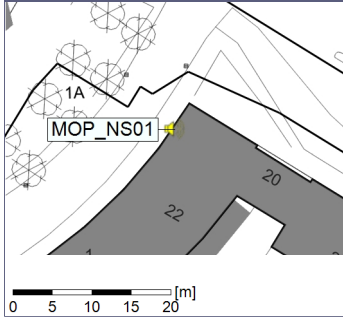

...

Noise Time Related Diagram

06/08/2020
07/08/2020

○○○ MOP_NS01

Project: Kronos Sydhavnen
Construction: Mozarts Plads
Location: N-V

Plan View

Remarks

...