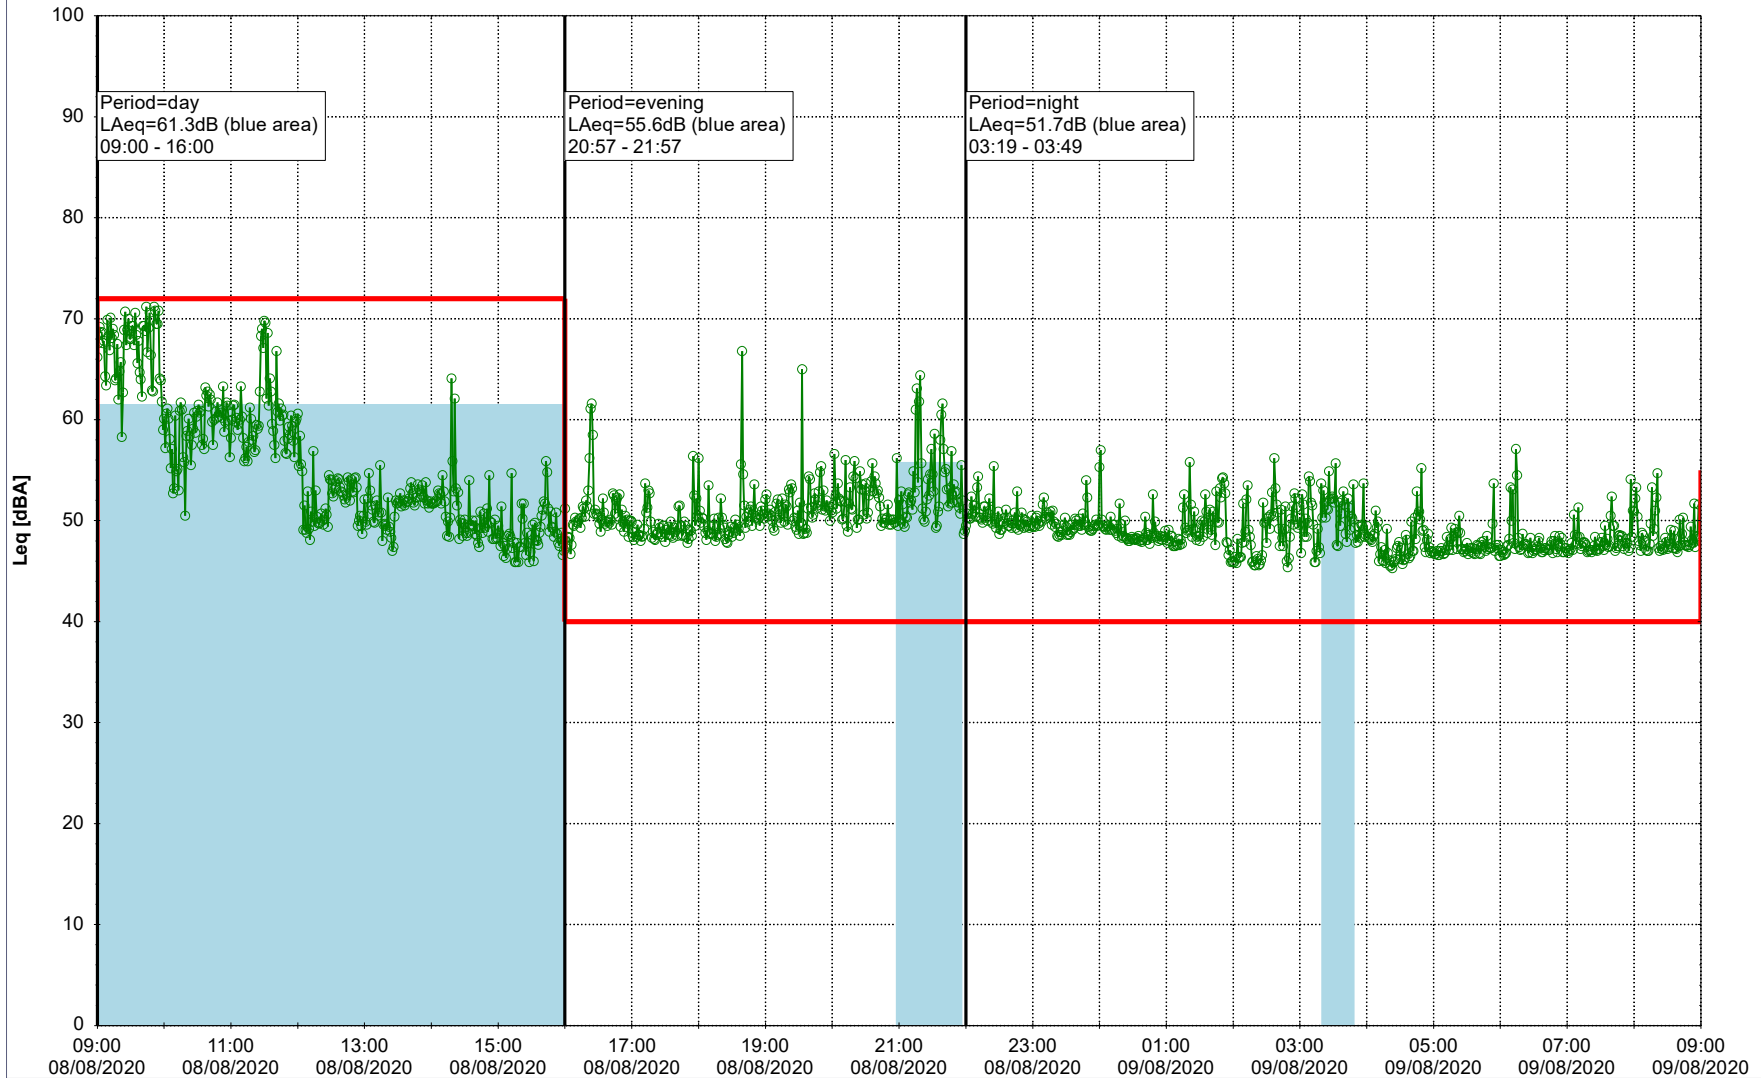

Noise Time Related Diagram

○○○○ MOP_NS01

Project: Kronos Sydhavnen
Construction: Mozarts Plads
Location: N-V

09/08/2020
10/08/2020

Plan View

Remarks

...

Noise Time Related Diagram