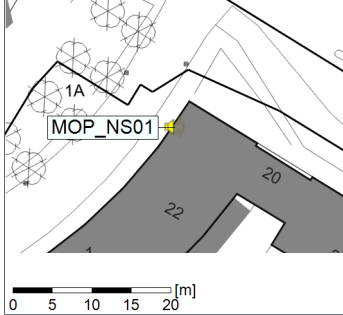

Project: Kronos Sydhavnen
Construction: Mozarts Plads
Location: N-V

08/08/2020
09/08/2020

Plan View