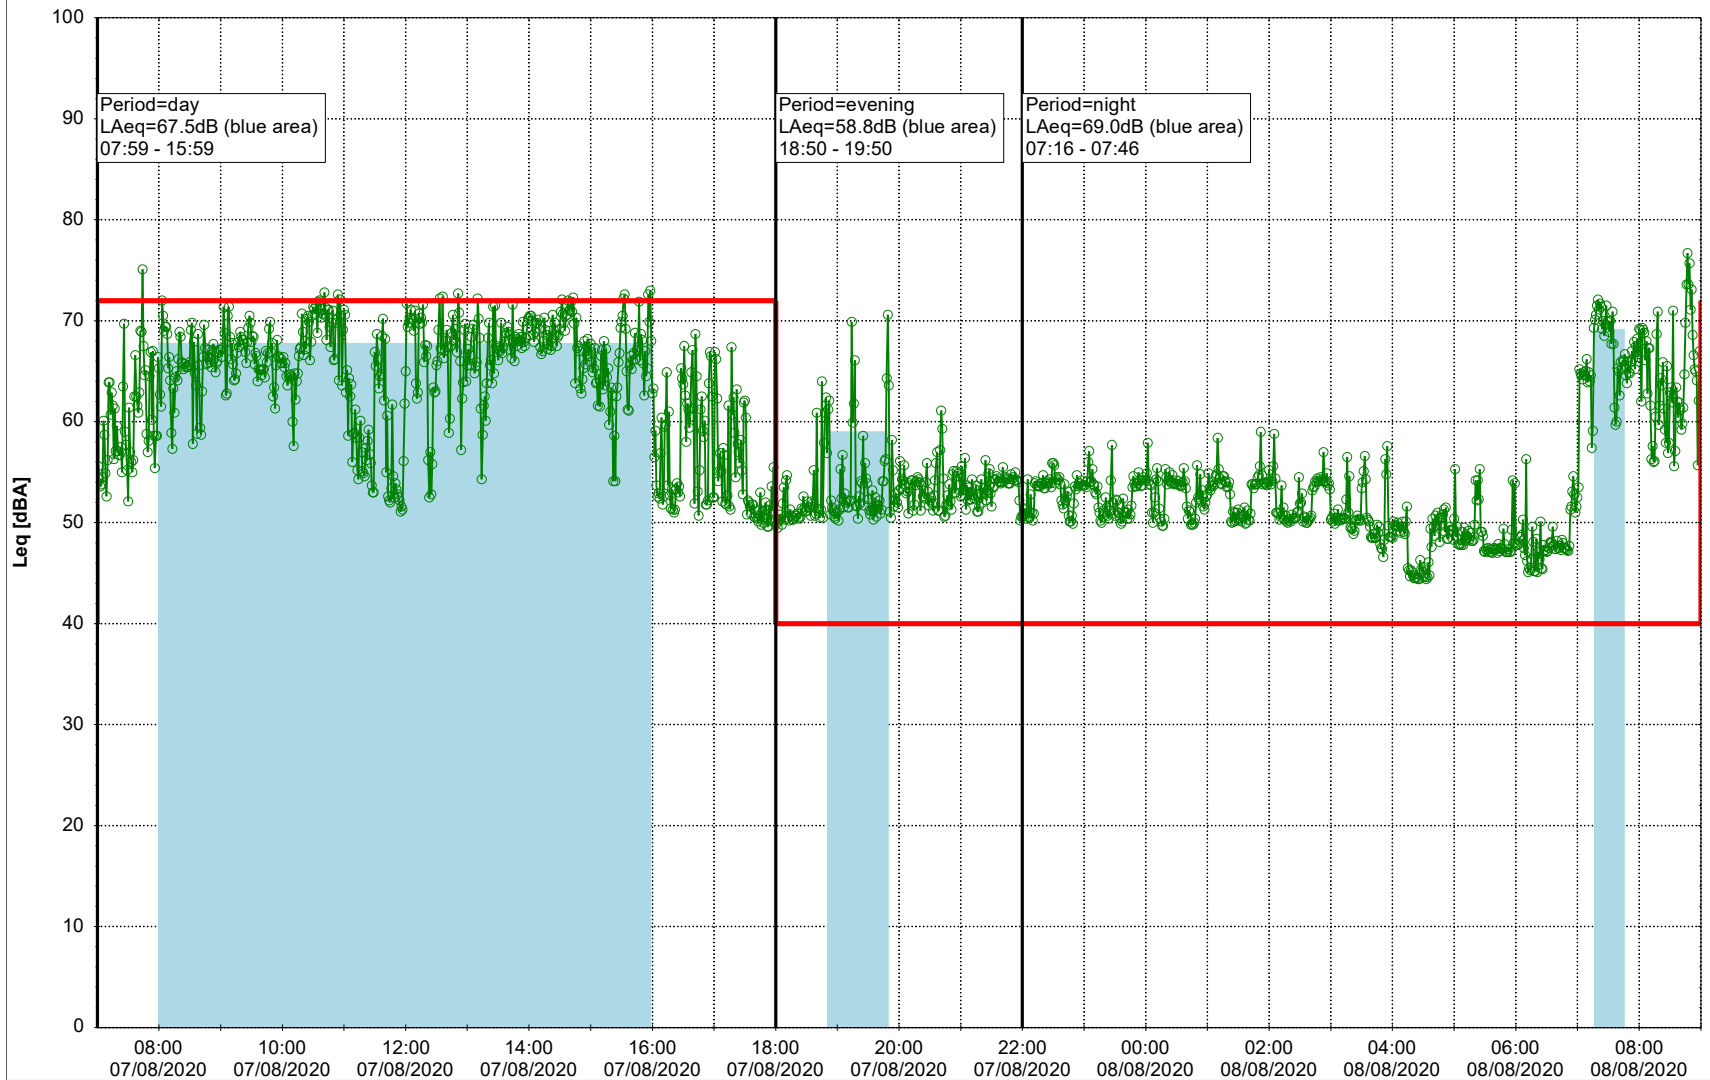

...

Noise Time Related Diagram

06/08/2020
07/08/2020

○○○ MOP_NS01

Project: Kronos Sydhavnen
Construction: Mozarts Plads
Location: N-V

Plan View

Remarks

...

Noise Time Related Diagram

07/08/2020
08/08/2020

○○○○ MOP_NS01

Project: Kronos Sydhavnen
Construction: Mozarts Plads
Location: N-V

08/08/2020
09/08/2020

Plan View

Remarks

...

Noise Time Related Diagram

○○○○ MOP_NS01

Project: Kronos Sydhavnen
Construction: Mozarts Plads
Location: N-V

09/08/2020
10/08/2020

Plan View

Remarks

...

Noise Time Related Diagram