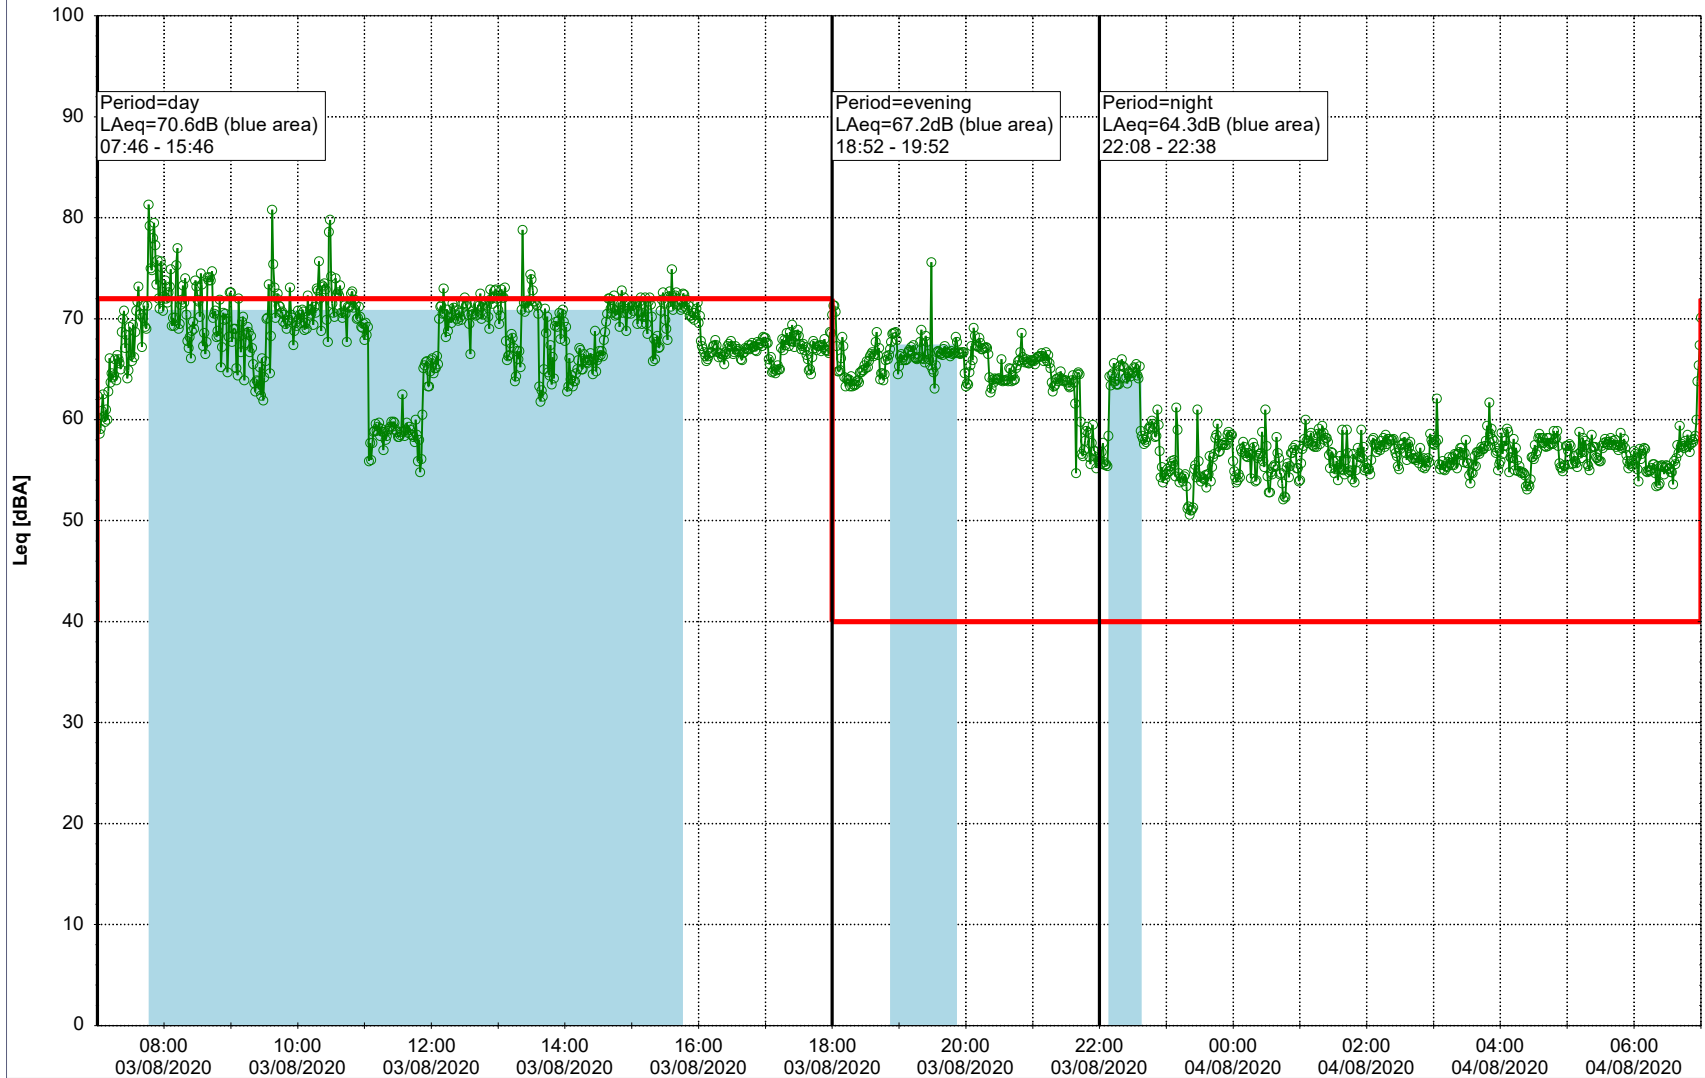

Project: Kronos Sydhavnen
Construction: Mozarts Plads
Location: N-V

03/08/2020
04/08/2020

Plan View

Remarks

...

Noise Time Related Diagram

○○○○ MOP_NS01

Project: Kronos Sydhavnen
Construction: Mozarts Plads
Location: N-V

04/08/2020
05/08/2020

Plan View

Remarks

...

Noise Time Related Diagram

○○○○ MOP_NS01

Project: Kronos Sydhavnen
Construction: Mozarts Plads
Location: N-V

Plan View

Remarks

...

Noise Time Related Diagram

05/08/2020
06/08/2020

○○○○ MOP_NS01

Project: Kronos Sydhavnen
Construction: Mozarts Plads
Location: N-V

Plan View

Remarks

Noise Time Related Diagram

○○○○ MOP_NS01

Project: Kronos Sydhavnen
Construction: Mozarts Plads
Location: N-V

09/08/2020
10/08/2020

Plan View

Remarks

...

Noise Time Related Diagram