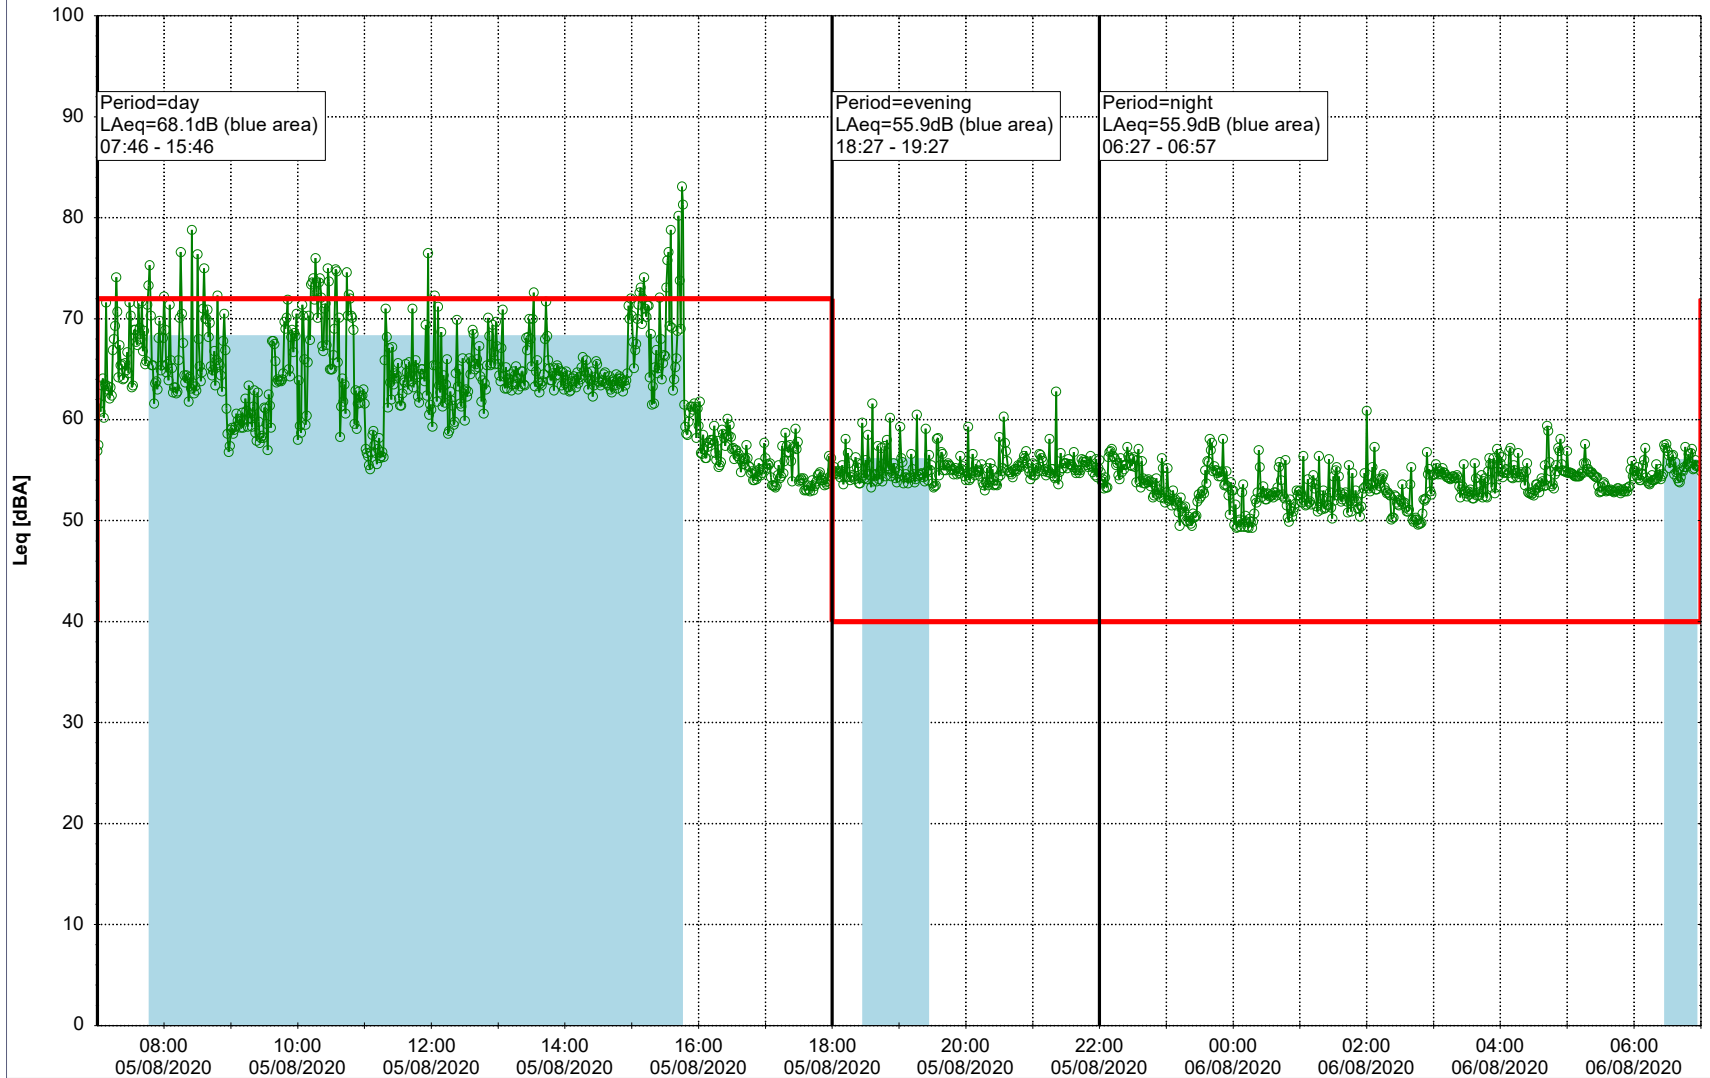

04/08/2020
05/08/2020

Plan View

Remarks

...

Noise Time Related Diagram

○○○○ MOP_NS01

Project: Kronos Sydhavnen
Construction: Mozarts Plads
Location: N-V

Plan View

Remarks

...

Noise Time Related Diagram

05/08/2020
06/08/2020

○○○○ MOP_NS01

Project: Kronos Sydhavnen
Construction: Mozarts Plads
Location: N-V

Plan View

Remarks

Noise Time Related Diagram

○○○○ MOP_NS01

Project: Kronos Sydhavnen
Construction: Mozarts Plads
Location: N-V

09/08/2020
10/08/2020

Plan View

Remarks

...

Noise Time Related Diagram