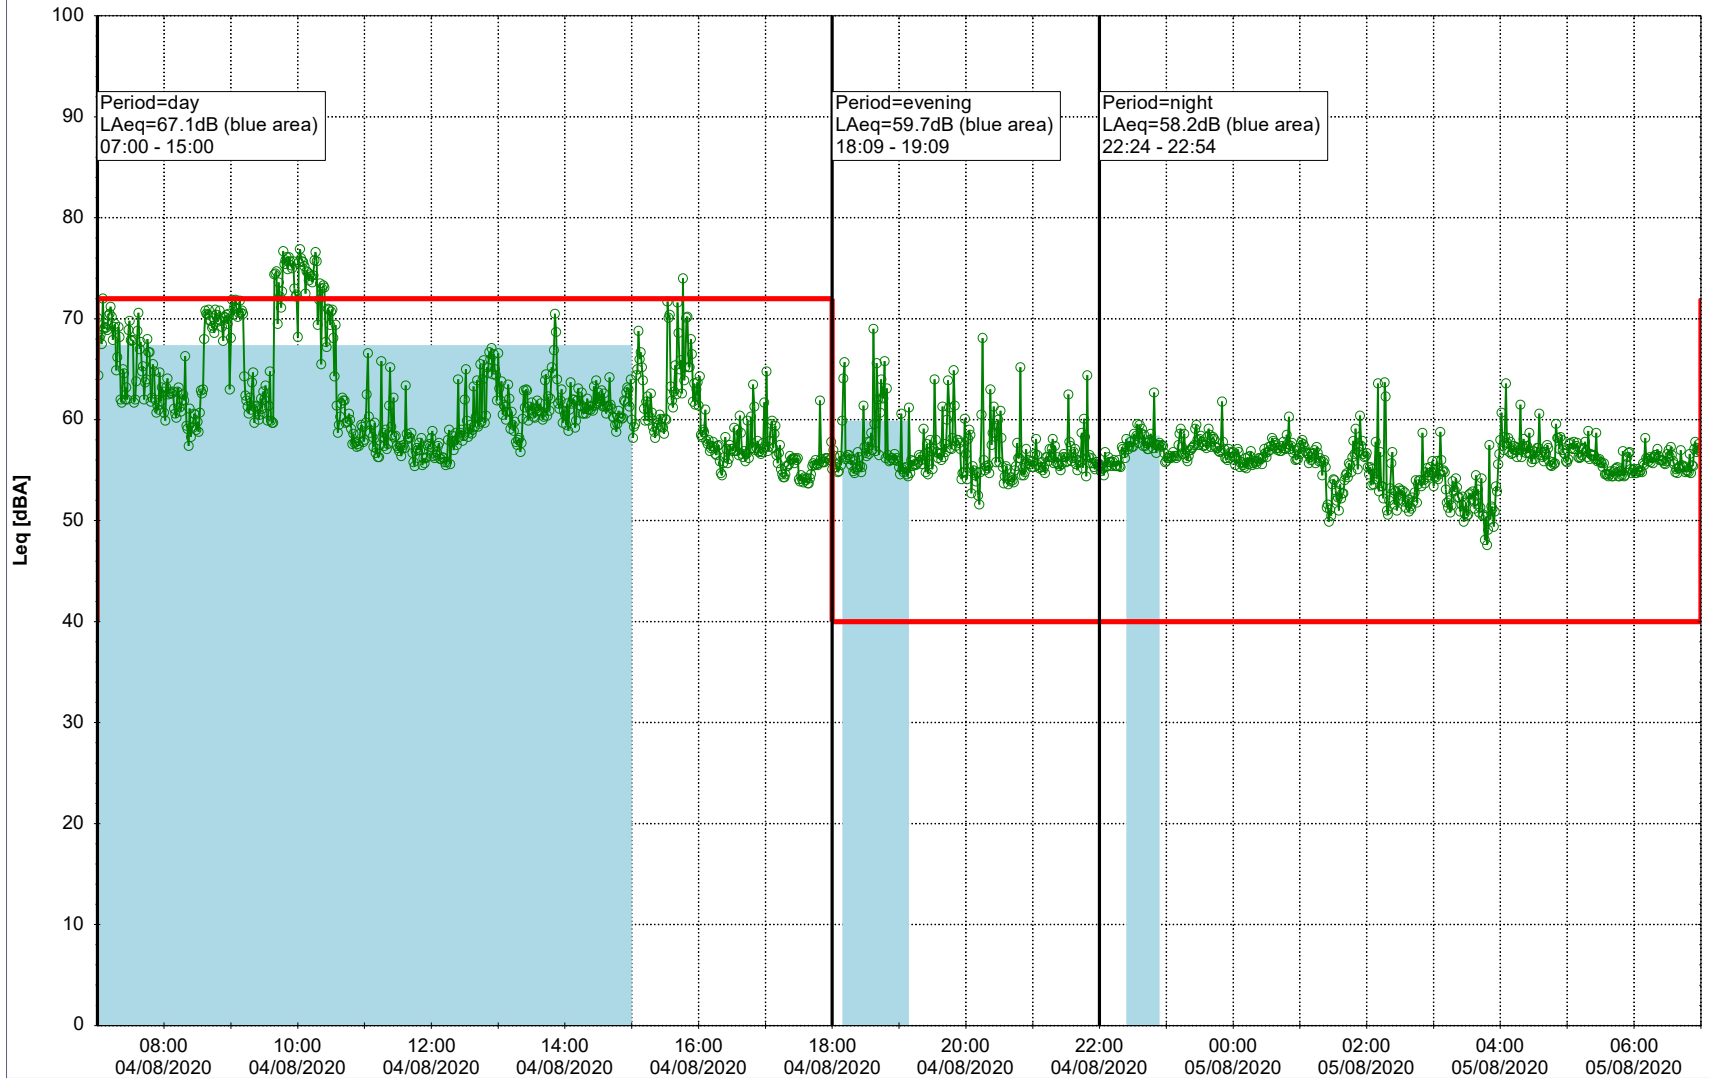

04/08/2020
05/08/2020

Plan View

Remarks

...

Noise Time Related Diagram

○○○○ MOP_NS01

Project: Kronos Sydhavnen
Construction: Mozarts Plads
Location: N-V

Plan View

Remarks

...

Noise Time Related Diagram

05/08/2020
06/08/2020

○○○○ MOP_NS01

Project: Kronos Sydhavnen
Construction: Mozarts Plads
Location: N-V

Plan View

Remarks