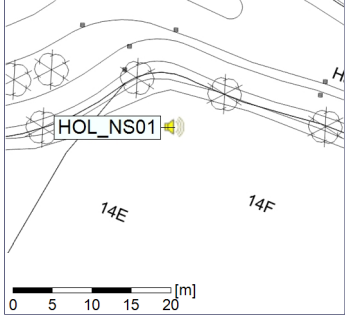

Remarks

...

Noise Time Related Diagram

18/11/2020
19/11/2020

○ ○ ○ ○ HOL_NS01

Project: Kronos Sydhavnen
Construction: Havneholmen
Location: N-V

Plan View

Remarks

...

Noise Time Related Diagram

19/11/2020
20/11/2020

○ ○ ○ ○ HOL_NS01

Project: Kronos Sydhavnen
Construction: Havneholmen
Location: N-V

Plan View

Remarks

...