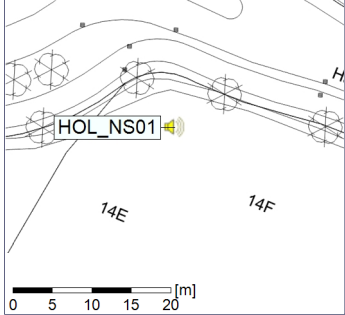

Noise Time Related Diagram

20/11/2020
21/11/2020

○ ○ ○ ○ HOL_NS01

Project: Kronos Sydhavnen
Construction: Havneholmen
Location: N-V

Plan View

Remarks

...

Noise Time Related Diagram