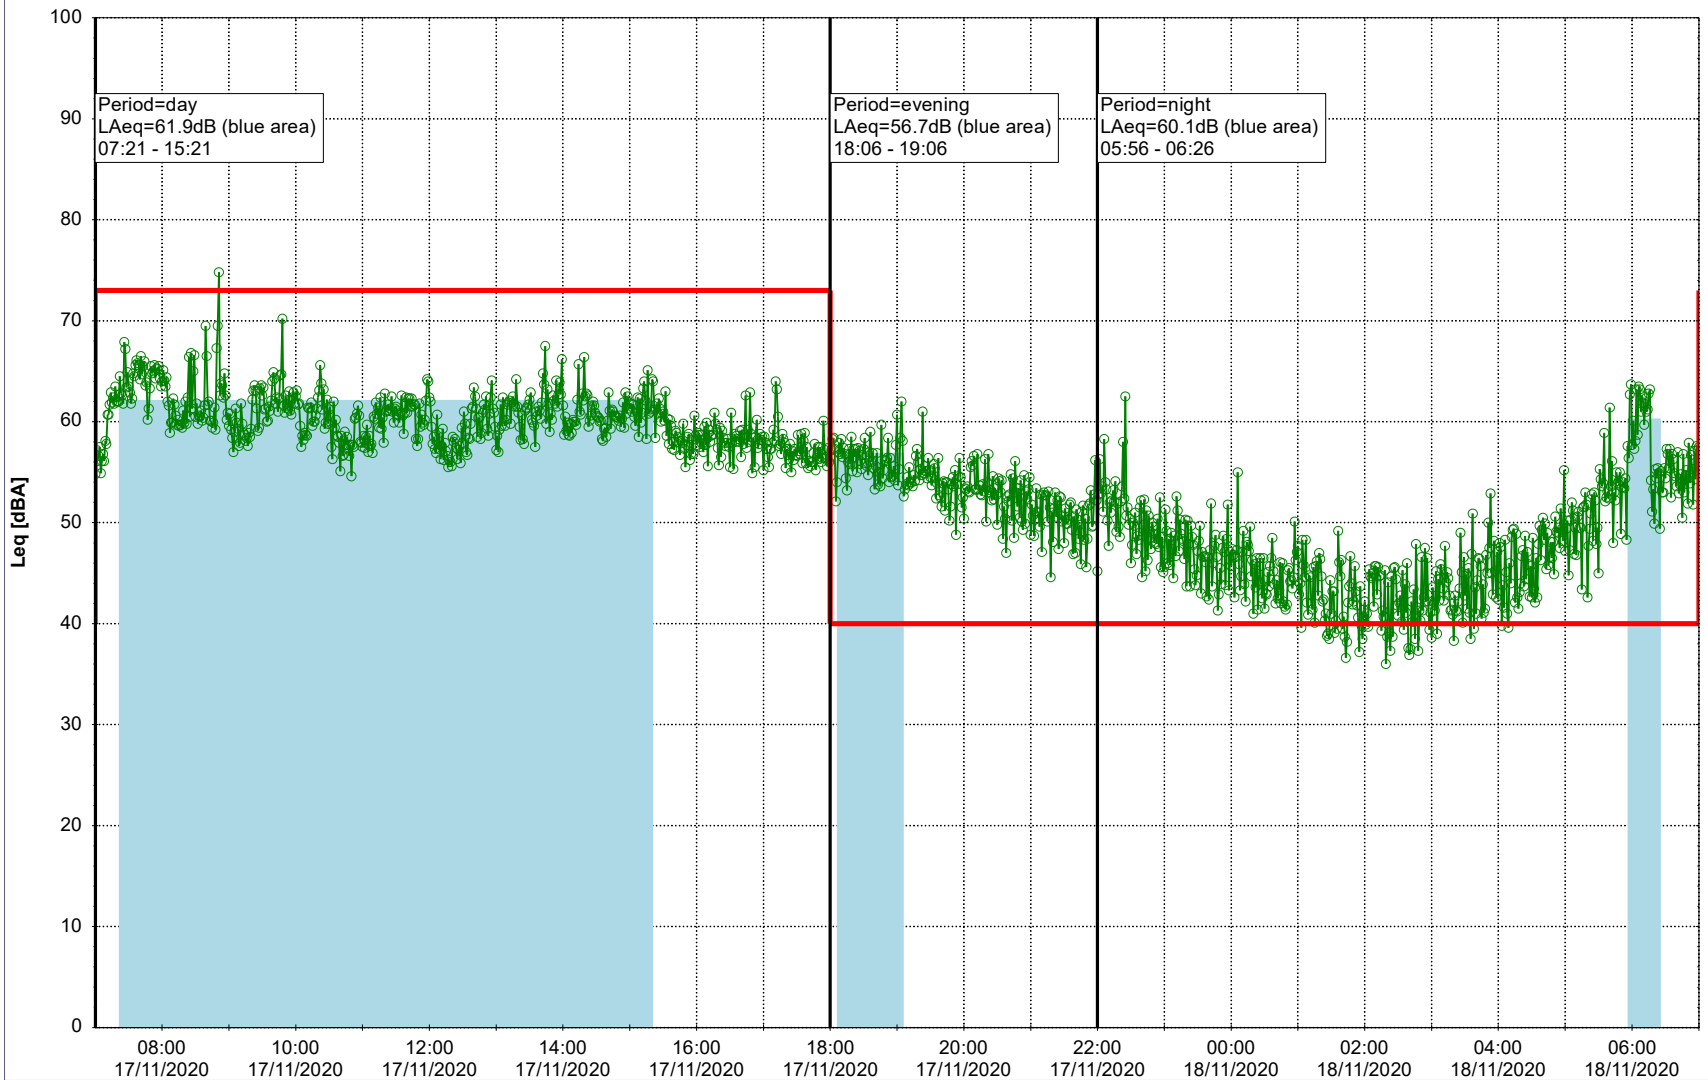

Plan View

Remarks

...

Noise Time Related Diagram

17/11/2020
18/11/2020

○ ○ ○ ○ HOL_NS01

Project: Kronos Sydhavnen
Construction: Havneholmen
Location: N-V

Plan View

Remarks

...

Noise Time Related Diagram

18/11/2020
19/11/2020

○ ○ ○ ○ HOL_NS01

Project: Kronos Sydhavnen
Construction: Havneholmen
Location: N-V

Plan View

Remarks

...

Noise Time Related Diagram

19/11/2020
20/11/2020

○ ○ ○ ○ HOL_NS01

Project: Kronos Sydhavnen
Construction: Havneholmen
Location: N-V

Plan View

Remarks

...

Noise Time Related Diagram

20/11/2020
21/11/2020

○ ○ ○ ○ HOL_NS01

Project: Kronos Sydhavnen
Construction: Havneholmen
Location: N-V

Plan View

Remarks

...

Noise Time Related Diagram