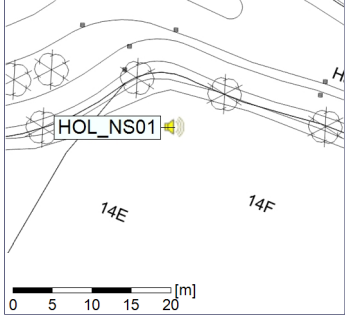

Project: Kronos Sydhavnen
Construction: Havneholmen
Location: N-V

Plan View

Remarks

...

Noise Time Related Diagram

16/11/2020
17/11/2020

○ ○ ○ ○ HOL_NS01

Project: Kronos Sydhavnen
Construction: Havneholmen
Location: N-V

Plan View

Remarks

...

Noise Time Related Diagram

17/11/2020
18/11/2020

○ ○ ○ ○ HOL_NS01

Project: Kronos Sydhavnen
Construction: Havneholmen
Location: N-V

Plan View

Noise Time Related Diagram

20/11/2020
21/11/2020

○ ○ ○ ○ HOL_NS01

Project: Kronos Sydhavnen
Construction: Havneholmen
Location: N-V

Plan View

Remarks

...

Noise Time Related Diagram

21/11/2020
22/11/2020

○ ○ ○ ○ HOL_NS01

Project: Kronos Sydhavnen
Construction: Havneholmen
Location: N-V

22/11/2020
23/11/2020

Plan View

Remarks

...

Noise Time Related Diagram