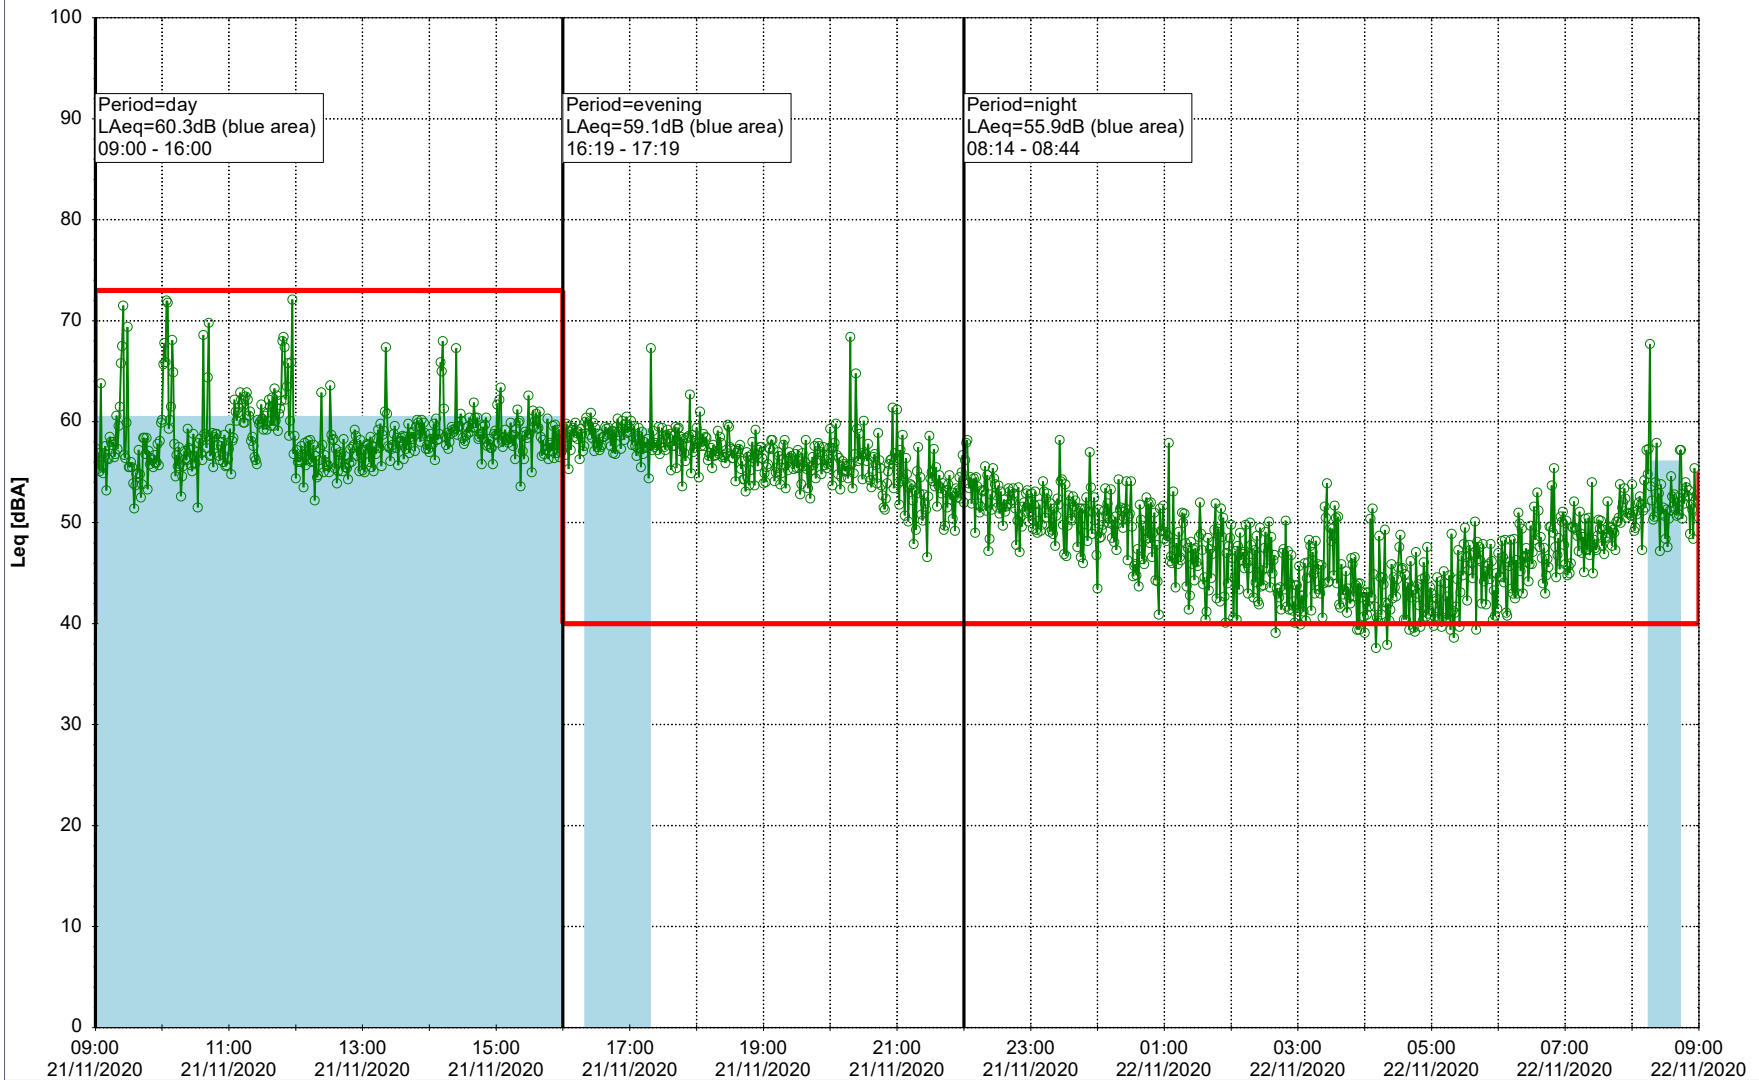

Noise Time Related Diagram

20/11/2020
21/11/2020

○ ○ ○ ○ HOL_NS01

Project: Kronos Sydhavnen
Construction: Havneholmen
Location: N-V

Plan View

Remarks

...

Noise Time Related Diagram

21/11/2020
22/11/2020

○ ○ ○ ○ HOL_NS01

Project: Kronos Sydhavnen
Construction: Havneholmen
Location: N-V

22/11/2020
23/11/2020

Plan View

Remarks

...

Noise Time Related Diagram