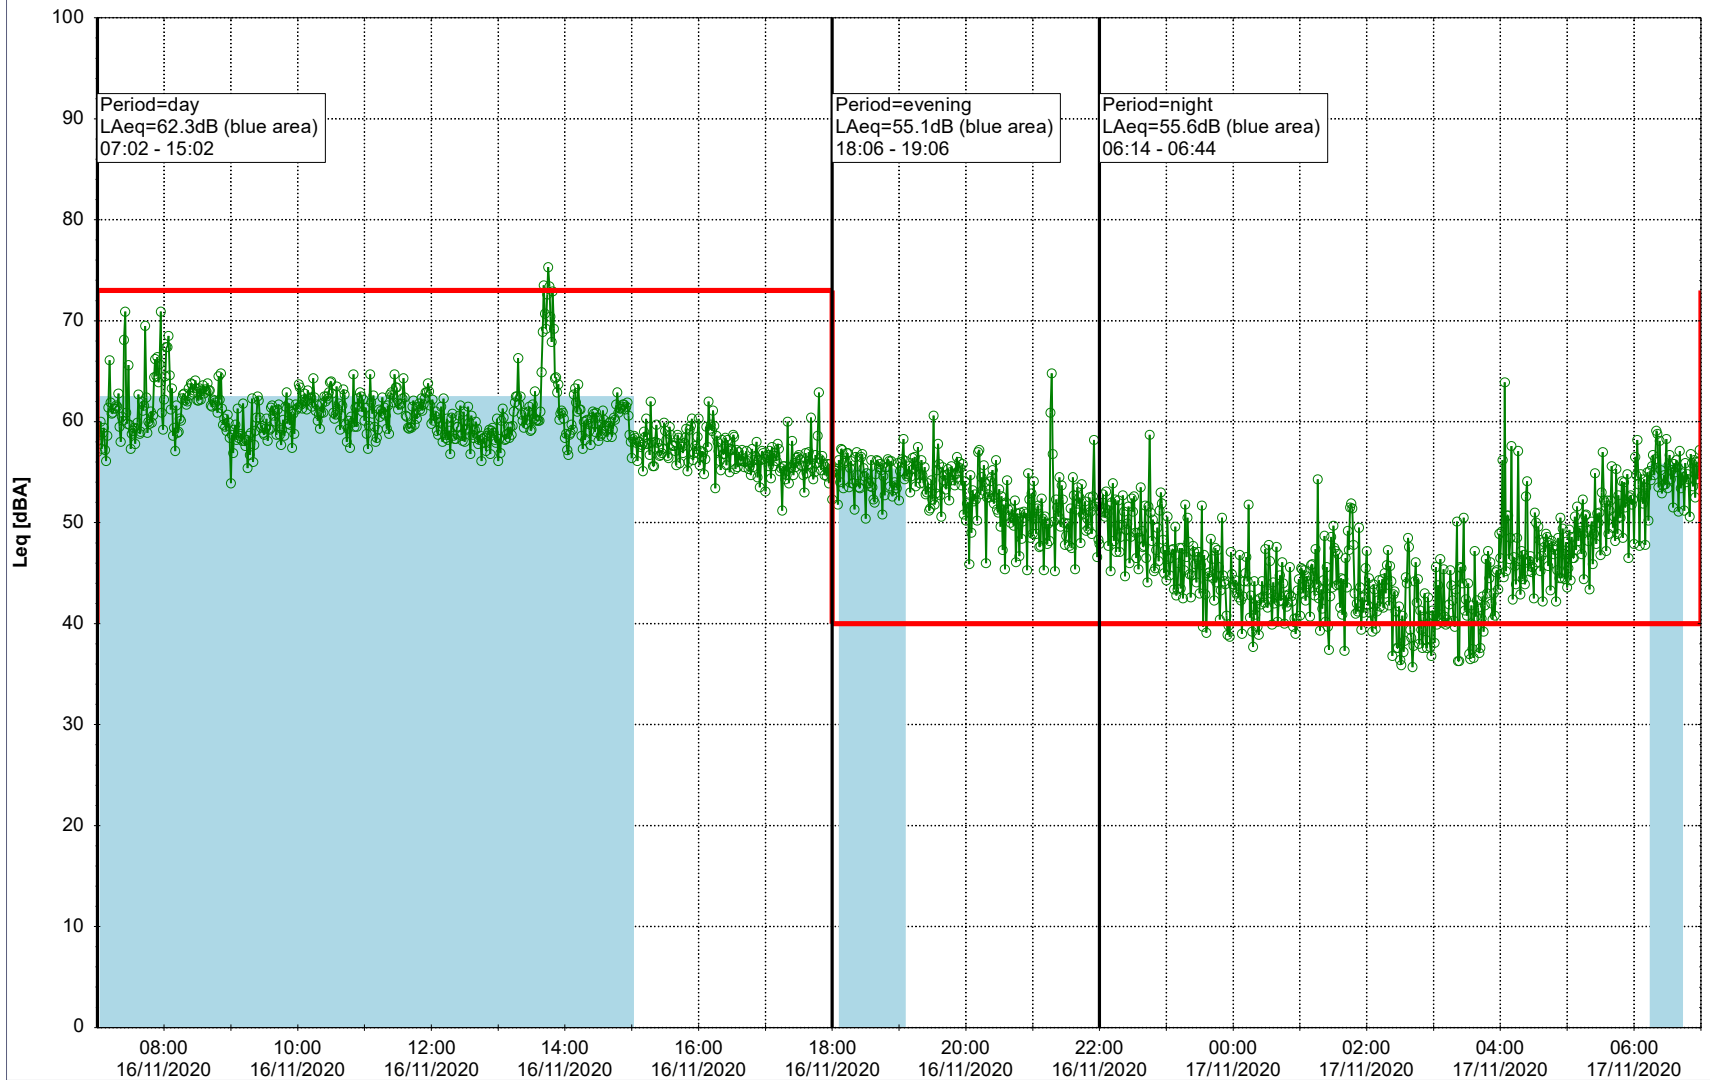

Project: Kronos Sydhavnen
Construction: Havneholmen
Location: N-V

Plan View

Remarks

...

Noise Time Related Diagram

16/11/2020
17/11/2020

○ ○ ○ ○ HOL_NS01

Project: Kronos Sydhavnen
Construction: Havneholmen
Location: N-V

Plan View

Remarks

...

Noise Time Related Diagram

17/11/2020
18/11/2020

○ ○ ○ ○ HOL_NS01

Project: Kronos Sydhavnen
Construction: Havneholmen
Location: N-V

Plan View

Remarks

...

Noise Time Related Diagram

18/11/2020
19/11/2020

○ ○ ○ ○ HOL_NS01

Project: Kronos Sydhavnen
Construction: Havneholmen
Location: N-V

Plan View

Remarks

Noise Time Related Diagram

20/11/2020
21/11/2020

○ ○ ○ ○ HOL_NS01

Project: Kronos Sydhavnen
Construction: Havneholmen
Location: N-V

Plan View

Remarks

...

Noise Time Related Diagram