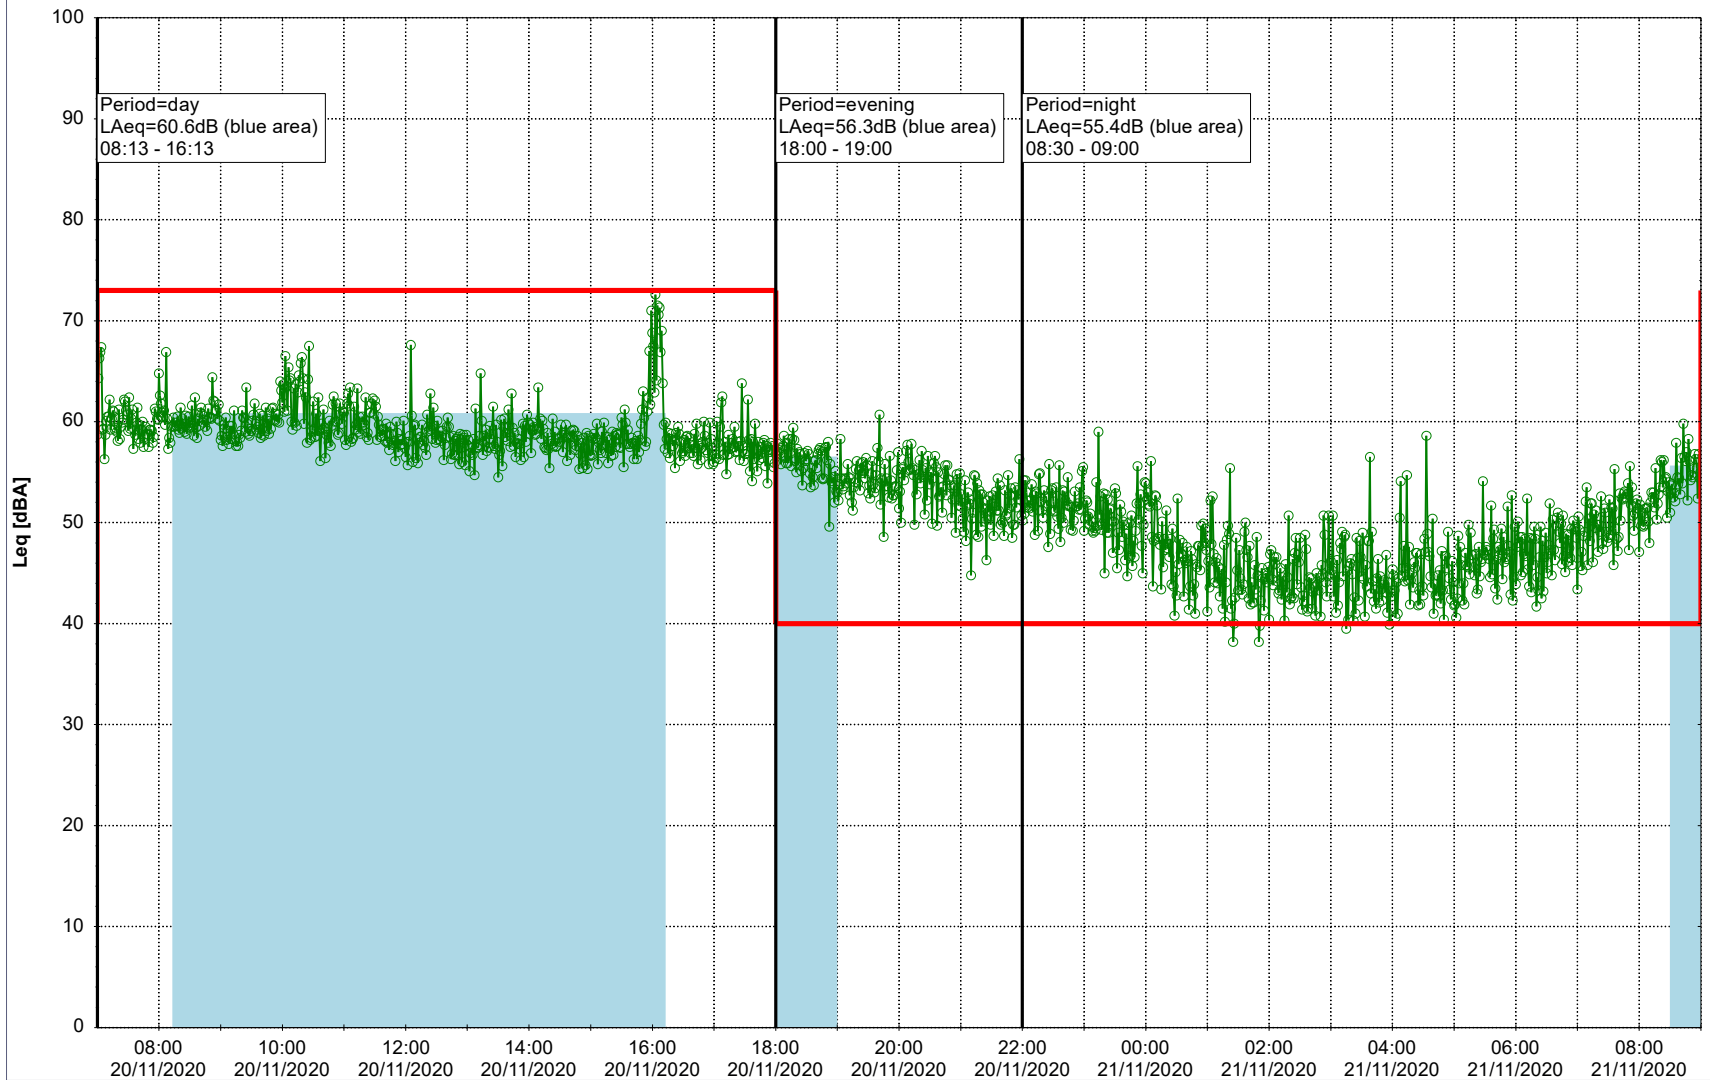

...

Noise Time Related Diagram

19/11/2020
20/11/2020

○ ○ ○ ○ HOL_NS01

Project: Kronos Sydhavnen
Construction: Havneholmen
Location: N-V

Plan View

Remarks

...

Noise Time Related Diagram

20/11/2020
21/11/2020

○ ○ ○ ○ HOL_NS01

Project: Kronos Sydhavnen
Construction: Havneholmen
Location: N-V

Plan View

Remarks

...

Noise Time Related Diagram

21/11/2020
22/11/2020

○ ○ ○ ○ HOL_NS01

Project: Kronos Sydhavnen
Construction: Havneholmen
Location: N-V

22/11/2020
23/11/2020

Plan View

Remarks

...

Noise Time Related Diagram