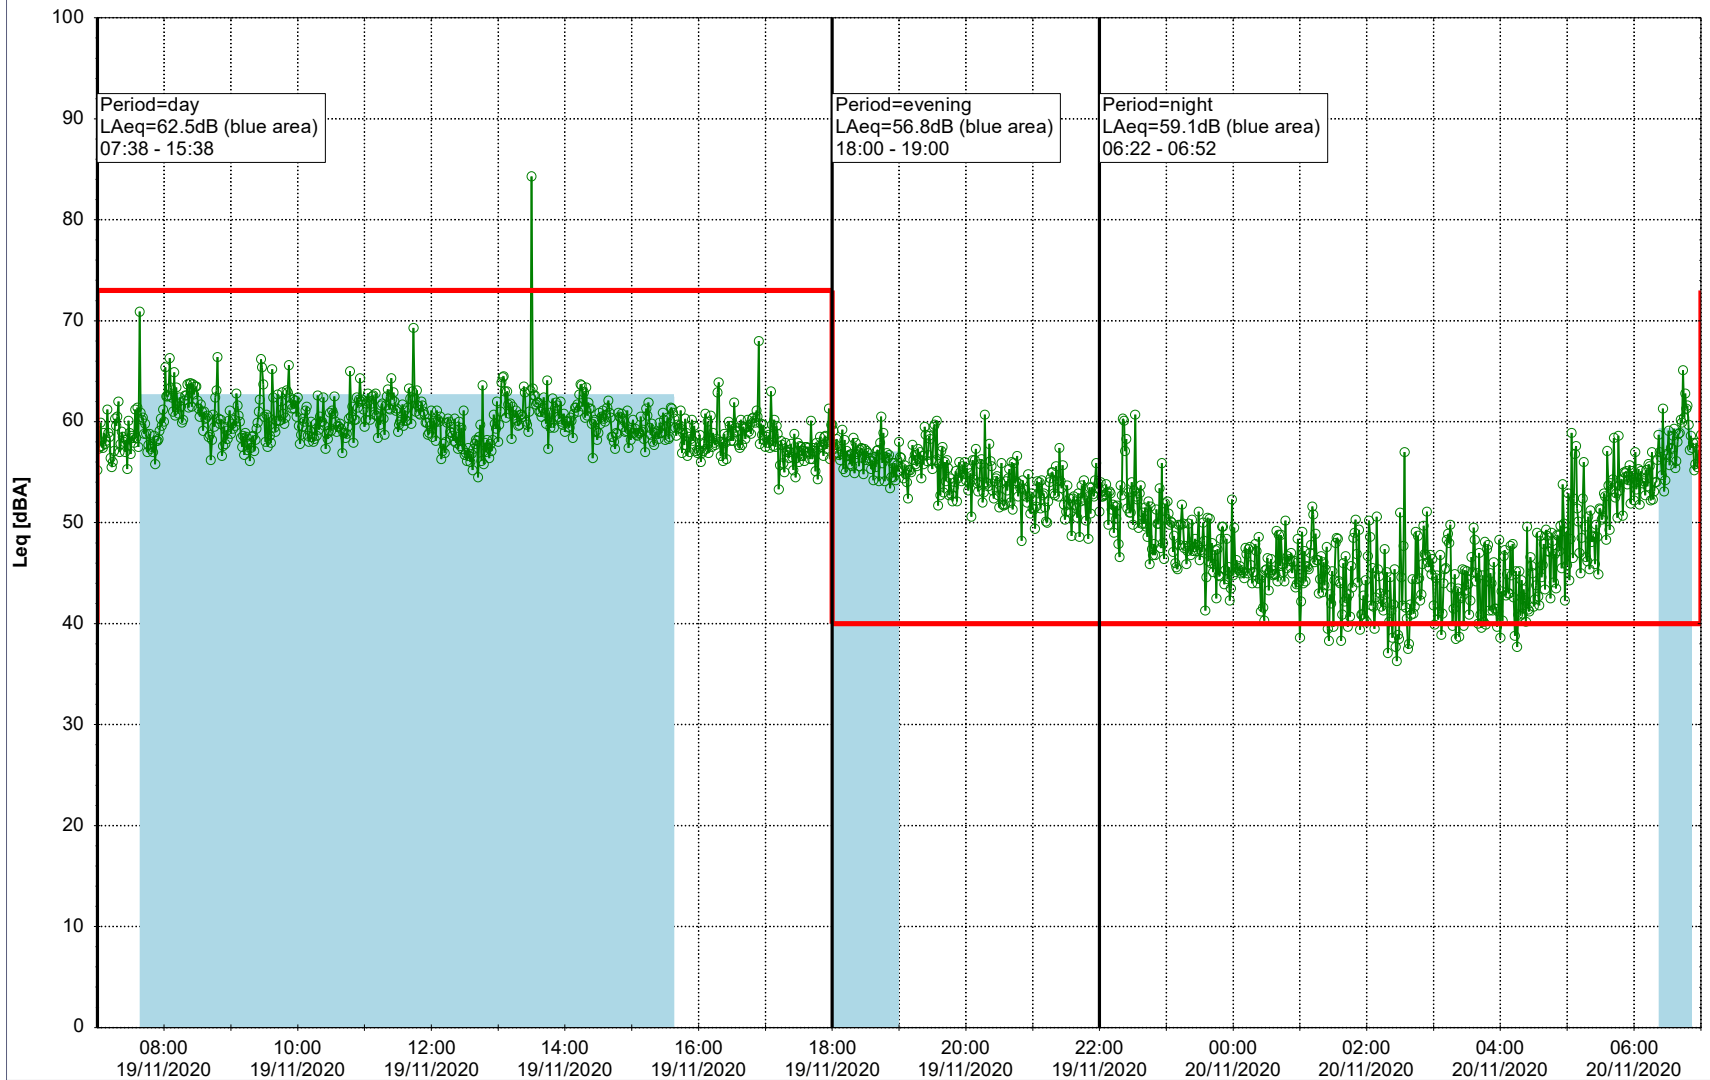

Remarks

...

Noise Time Related Diagram

18/11/2020
19/11/2020

○ ○ ○ ○ HOL_NS01

Project: Kronos Sydhavnen
Construction: Havneholmen
Location: N-V

Plan View

Remarks

...

Noise Time Related Diagram

19/11/2020
20/11/2020

○ ○ ○ ○ HOL_NS01

Project: Kronos Sydhavnen
Construction: Havneholmen
Location: N-V

Plan View

Remarks

...

Noise Time Related Diagram

20/11/2020
21/11/2020

○ ○ ○ ○ HOL_NS01

Project: Kronos Sydhavnen
Construction: Havneholmen
Location: N-V

Plan View

Remarks

...

Noise Time Related Diagram

21/11/2020
22/11/2020

○ ○ ○ ○ HOL_NS01

Project: Kronos Sydhavnen
Construction: Havneholmen
Location: N-V

22/11/2020
23/11/2020

Plan View

Remarks

...

Noise Time Related Diagram