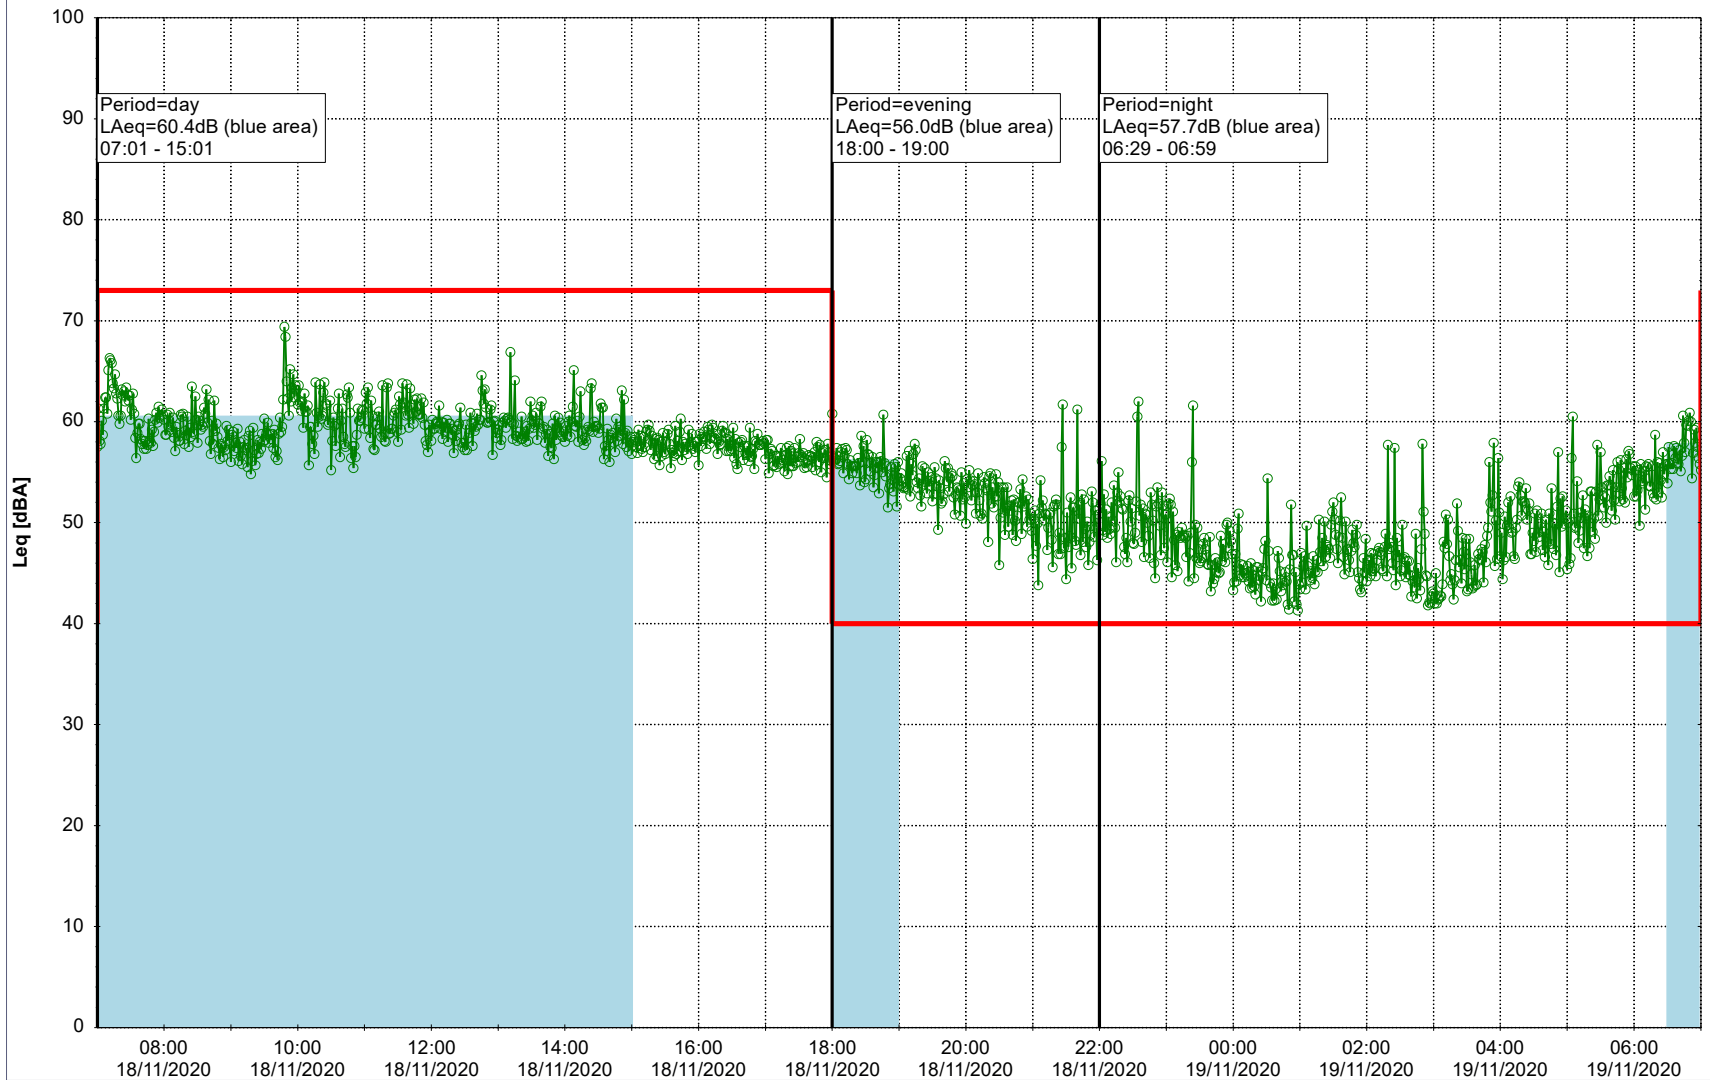

Plan View

Remarks

...

Noise Time Related Diagram

17/11/2020
18/11/2020

○ ○ ○ ○ HOL_NS01

Project: Kronos Sydhavnen
Construction: Havneholmen
Location: N-V

Plan View

Remarks

...

Noise Time Related Diagram

18/11/2020
19/11/2020

○ ○ ○ ○ HOL_NS01

Project: Kronos Sydhavnen
Construction: Havneholmen
Location: N-V

Plan View

Remarks

...

Noise Time Related Diagram

19/11/2020
20/11/2020

○ ○ ○ ○ HOL_NS01

Project: Kronos Sydhavnen
Construction: Havneholmen
Location: N-V

Plan View

Remarks

...

Noise Time Related Diagram

20/11/2020
21/11/2020

○ ○ ○ ○ HOL_NS01

Project: Kronos Sydhavnen
Construction: Havneholmen
Location: N-V

Plan View

Remarks

...

Noise Time Related Diagram