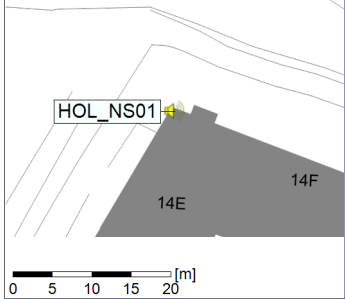

05/02/2022
06/02/2022

○○○ HOL_NS01

Project: Kronos Sydhavnen
Construction: Havneholmen
Location: N-V

Plan View

Remarks

...

Noise Time Related Diagram

06/02/2022
07/02/2022