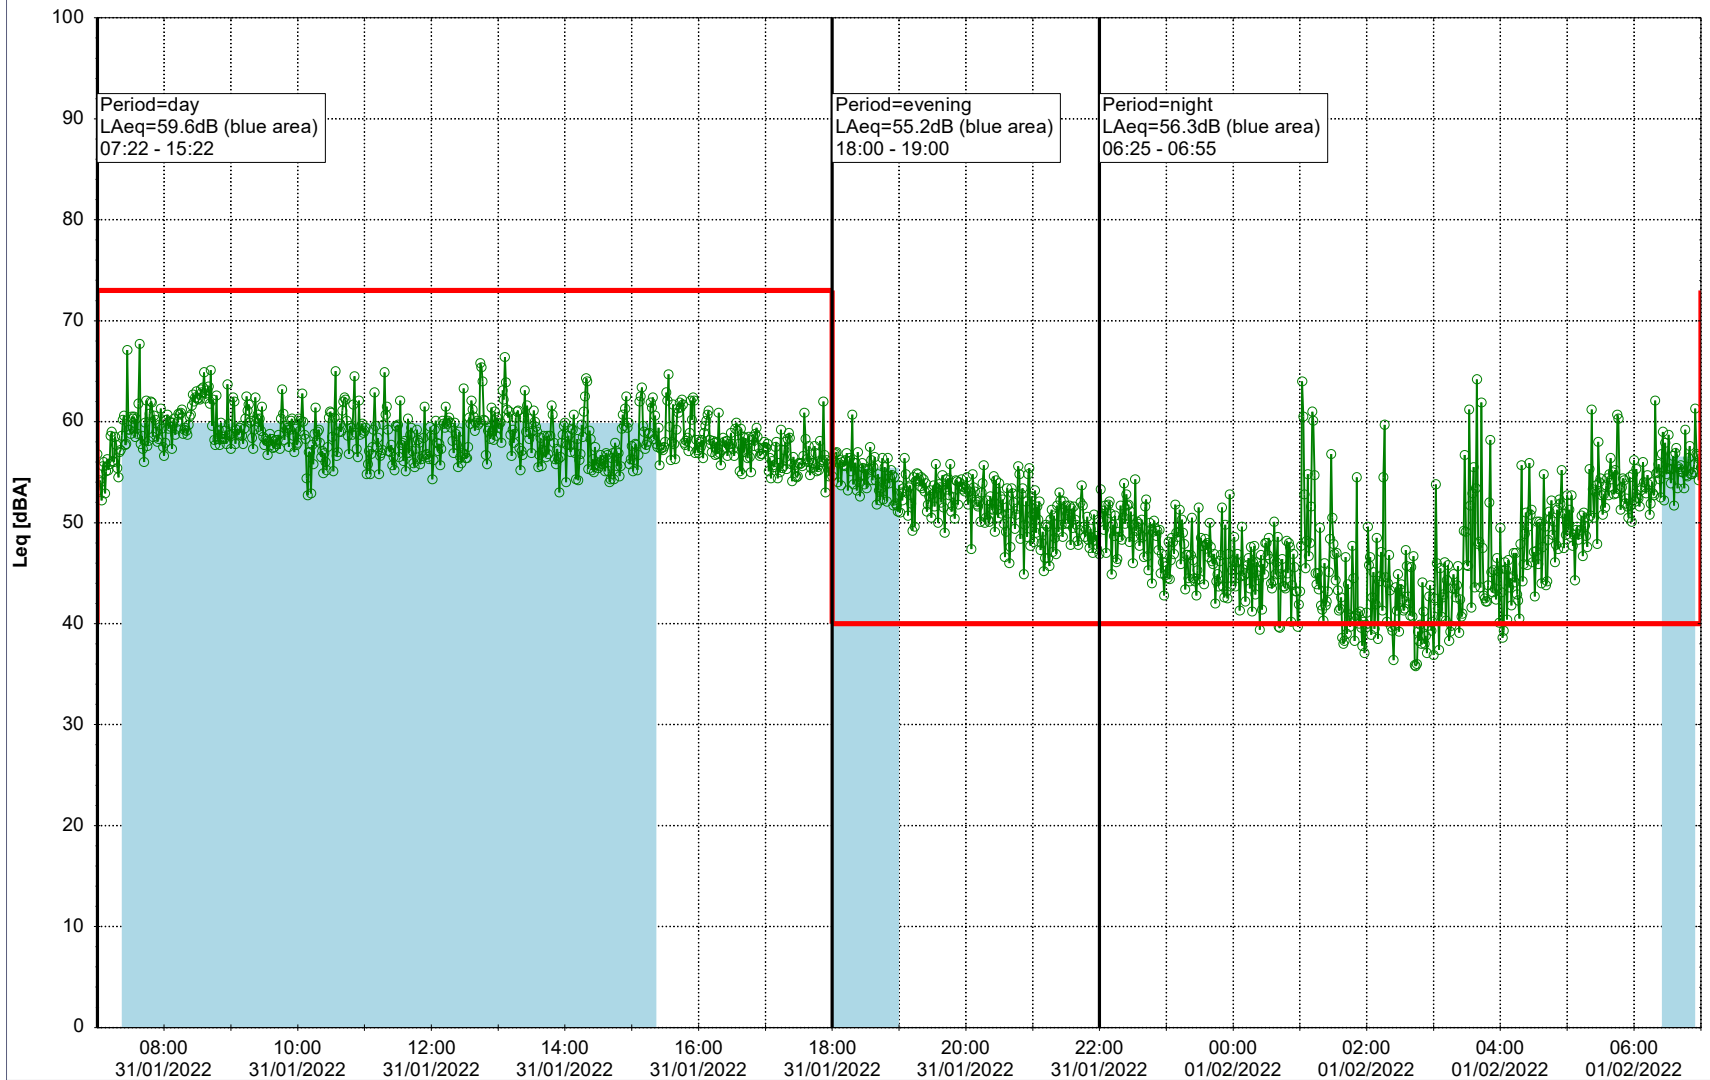

Project: Kronos Sydhavnen
Construction: Havneholmen
Location: N-V

Plan View

Remarks

...

Noise Time Related Diagram

31/01/2022
01/02/2022

○ ○ ○ ○ HOL_NS01

Project: Kronos Sydhavnen
Construction: Havneholmen
Location: N-V

Plan View

Remarks

...

Noise Time Related Diagram

01/02/2022
02/02/2022

○ ○ ○ ○ HOL_NS01

Project: Kronos Sydhavnen
Construction: Havneholmen
Location: N-V

Plan View

Remarks

...

Noise Time Related Diagram

02/02/2022
03/02/2022

○○○ HOL_NS01

Project: Kronos Sydhavnen
Construction: Havneholmen
Location: N-V

Plan View

Remarks

...

Noise Time Related Diagram

03/02/2022
04/02/2022

○○○ HOL_NS01

Project: Kronos Sydhavnen
Construction: Havneholmen
Location: N-V

Plan View

Remarks

...