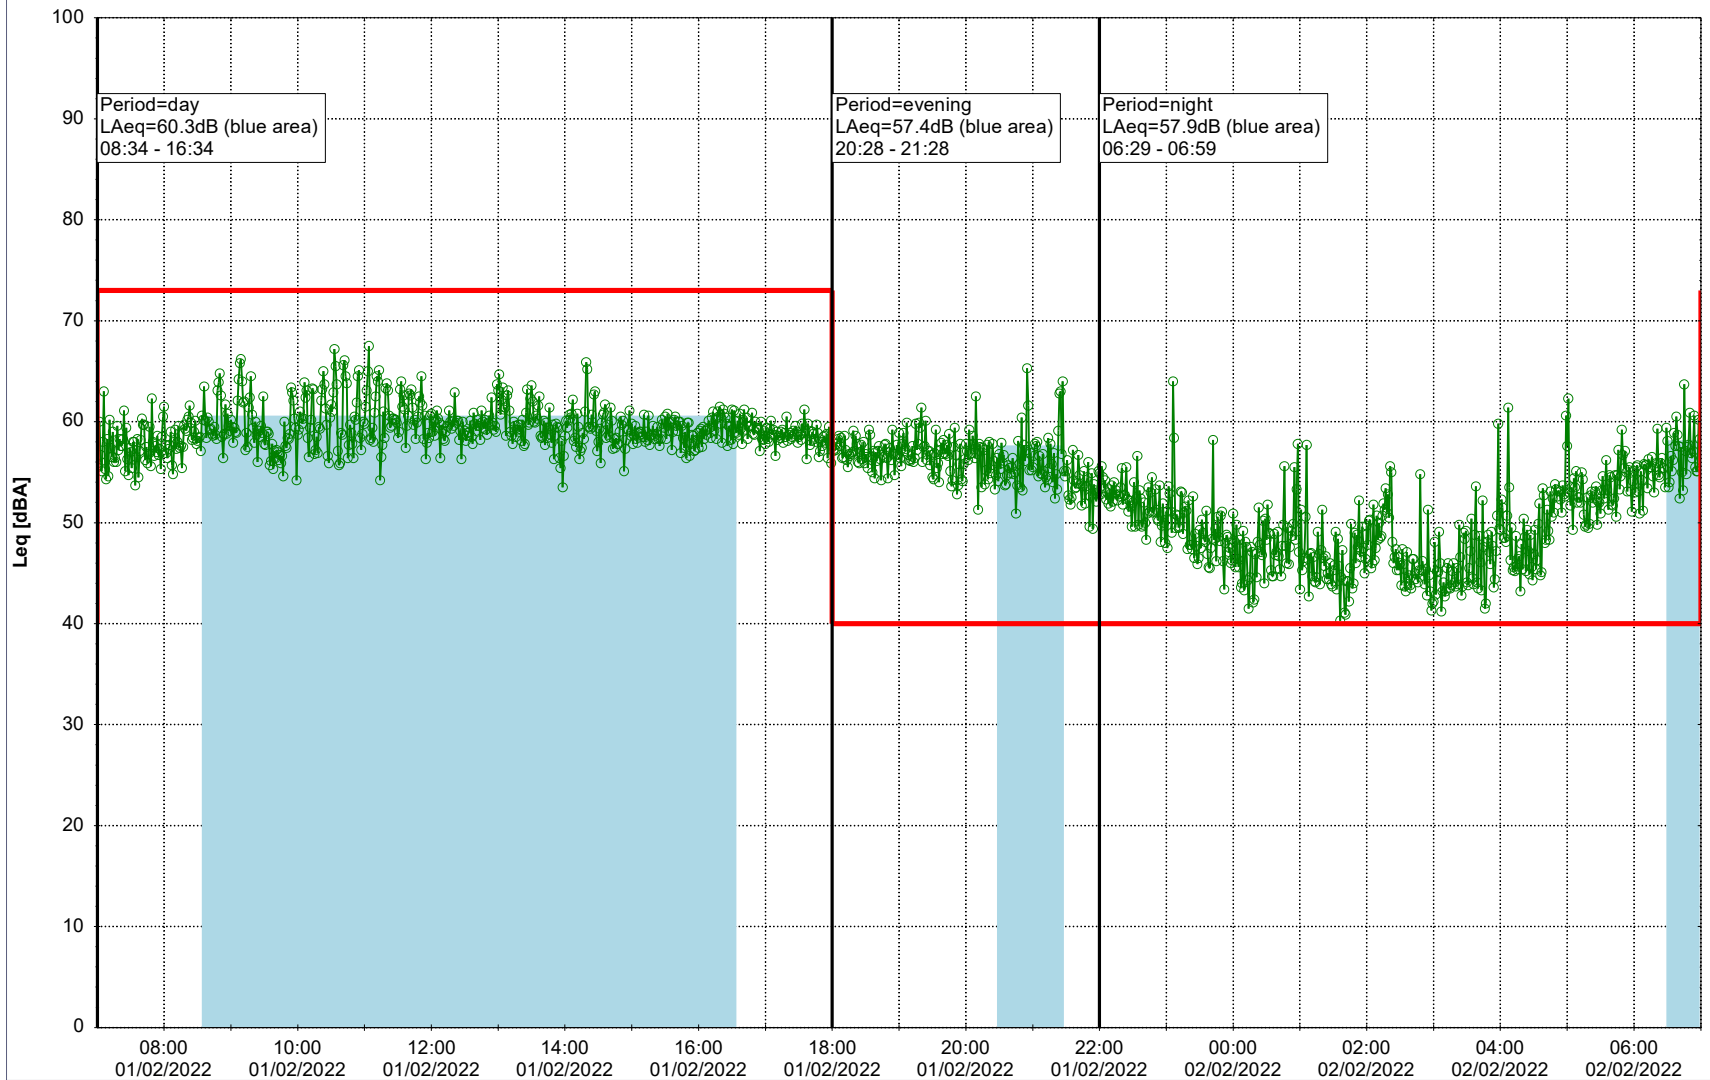

Plan View

Remarks

...

Noise Time Related Diagram

01/02/2022
02/02/2022

○ ○ ○ ○ HOL_NS01

Project: Kronos Sydhavnen
Construction: Havneholmen
Location: N-V

Plan View

Remarks

...

Noise Time Related Diagram

02/02/2022
03/02/2022

○○○ HOL_NS01

Project: Kronos Sydhavnen
Construction: Havneholmen
Location: N-V

Plan View

Remarks

...

Noise Time Related Diagram

03/02/2022
04/02/2022

○○○ HOL_NS01

Project: Kronos Sydhavnen
Construction: Havneholmen
Location: N-V

Plan View

Remarks

...

Noise Time Related Diagram

04/02/2022
05/02/2022

○○○ HOL_NS01

Project: Kronos Sydhavnen
Construction: Havneholmen
Location: N-V

Plan View

Remarks

...

Noise Time Related Diagram