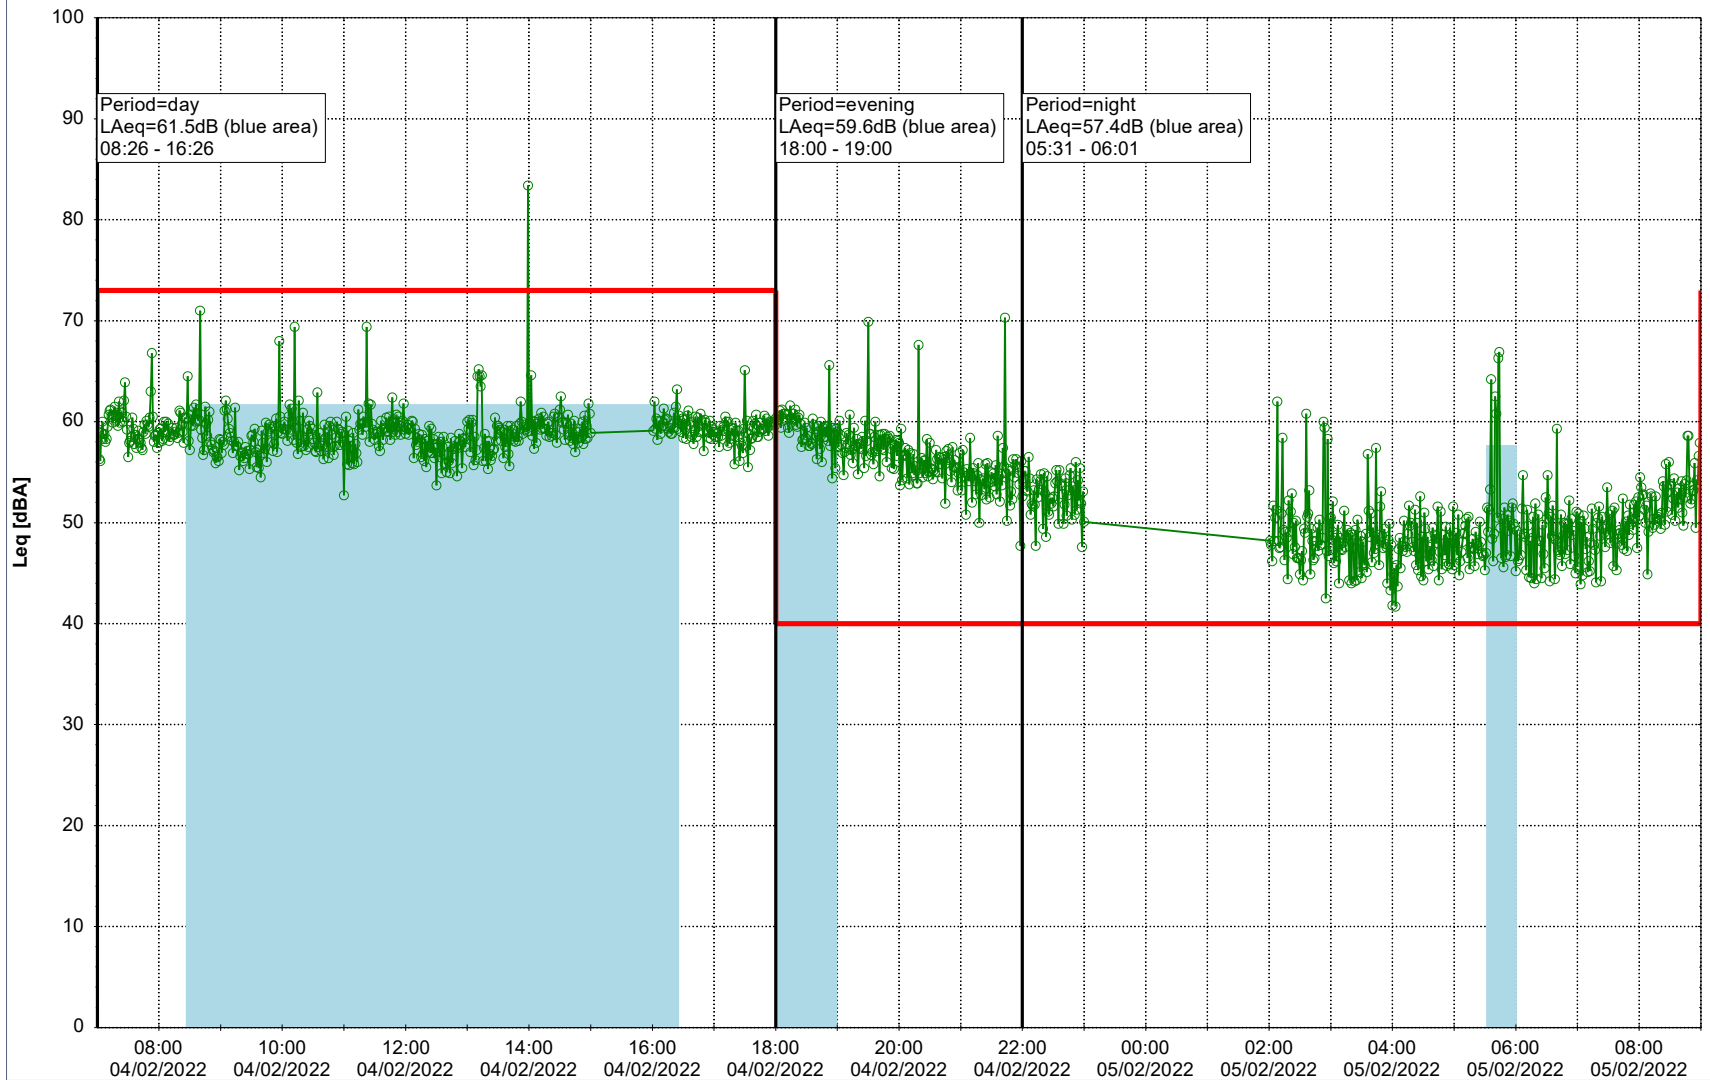

...

Noise Time Related Diagram

03/02/2022
04/02/2022

○○○ HOL_NS01

Project: Kronos Sydhavnen
Construction: Havneholmen
Location: N-V

Plan View

Remarks

...

Noise Time Related Diagram

04/02/2022
05/02/2022

○○○ HOL_NS01

Project: Kronos Sydhavnen
Construction: Havneholmen
Location: N-V

Plan View

Remarks

...

Noise Time Related Diagram

05/02/2022
06/02/2022

○○○ HOL_NS01

Project: Kronos Sydhavnen
Construction: Havneholmen
Location: N-V

Plan View

Remarks

...

Noise Time Related Diagram

06/02/2022
07/02/2022