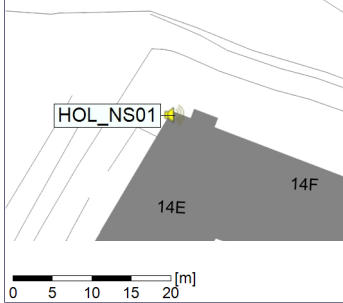

Noise Time Related Diagram

04/02/2022
05/02/2022

○○○ HOL_NS01

Project: Kronos Sydhavnen
Construction: Havneholmen
Location: N-V

Plan View

Remarks

...

Noise Time Related Diagram