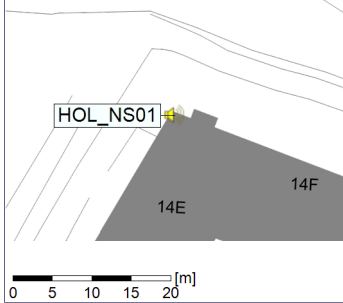

Project: Kronos Sydhavnen
Construction: Havneholmen
Location: N-V

Plan View

Remarks

...

Noise Time Related Diagram

31/01/2022
01/02/2022

○ ○ ○ ○ HOL_NS01

Project: Kronos Sydhavnen
Construction: Havneholmen
Location: N-V

Plan View

Remarks

...

Noise Time Related Diagram

01/02/2022
02/02/2022

○ ○ ○ ○ HOL_NS01

Project: Kronos Sydhavnen
Construction: Havneholmen
Location: N-V

Plan View

05/02/2022
06/02/2022

○○○ HOL_NS01

Project: Kronos Sydhavnen
Construction: Havneholmen
Location: N-V

Plan View

Remarks

...

Noise Time Related Diagram

06/02/2022
07/02/2022