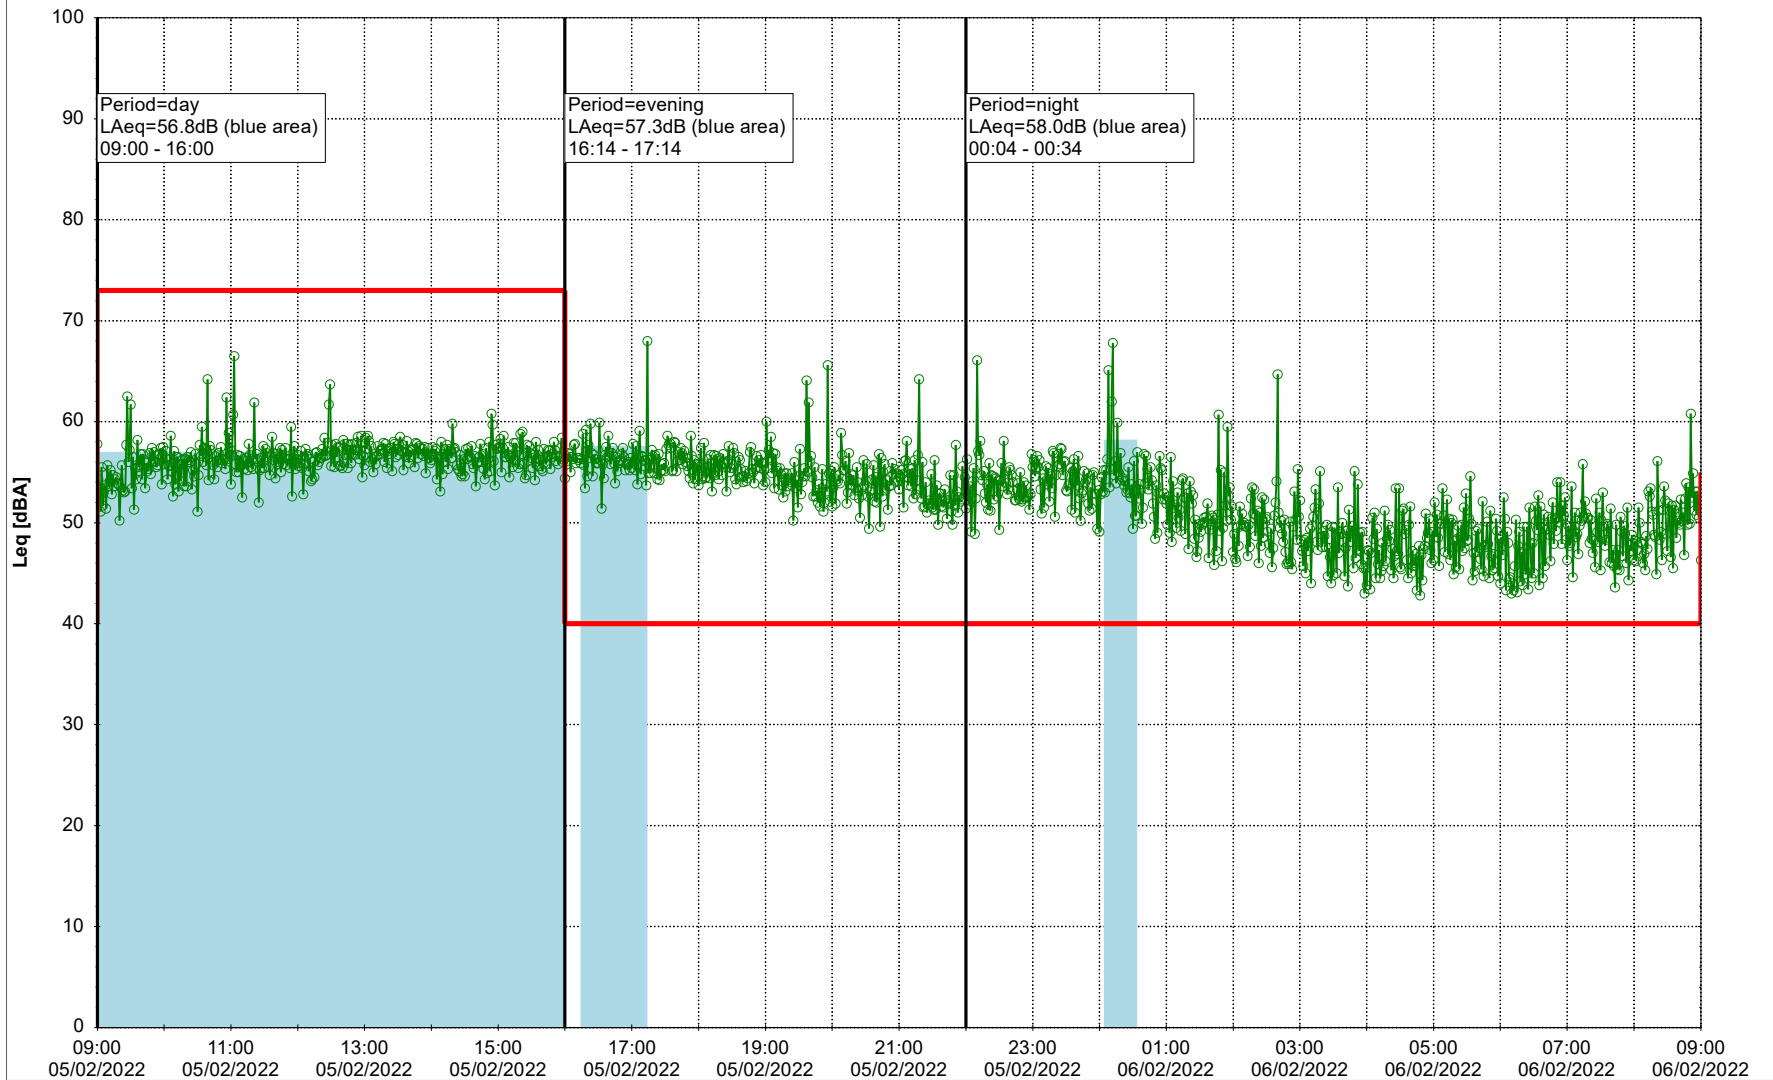

Noise Time Related Diagram

04/02/2022
05/02/2022

○○○ HOL_NS01

Project: Kronos Sydhavnen
Construction: Havneholmen
Location: N-V

Plan View

Remarks

...

Noise Time Related Diagram

05/02/2022
06/02/2022

○○○ HOL_NS01

Project: Kronos Sydhavnen
Construction: Havneholmen
Location: N-V

Plan View

Remarks

...

Noise Time Related Diagram

06/02/2022
07/02/2022