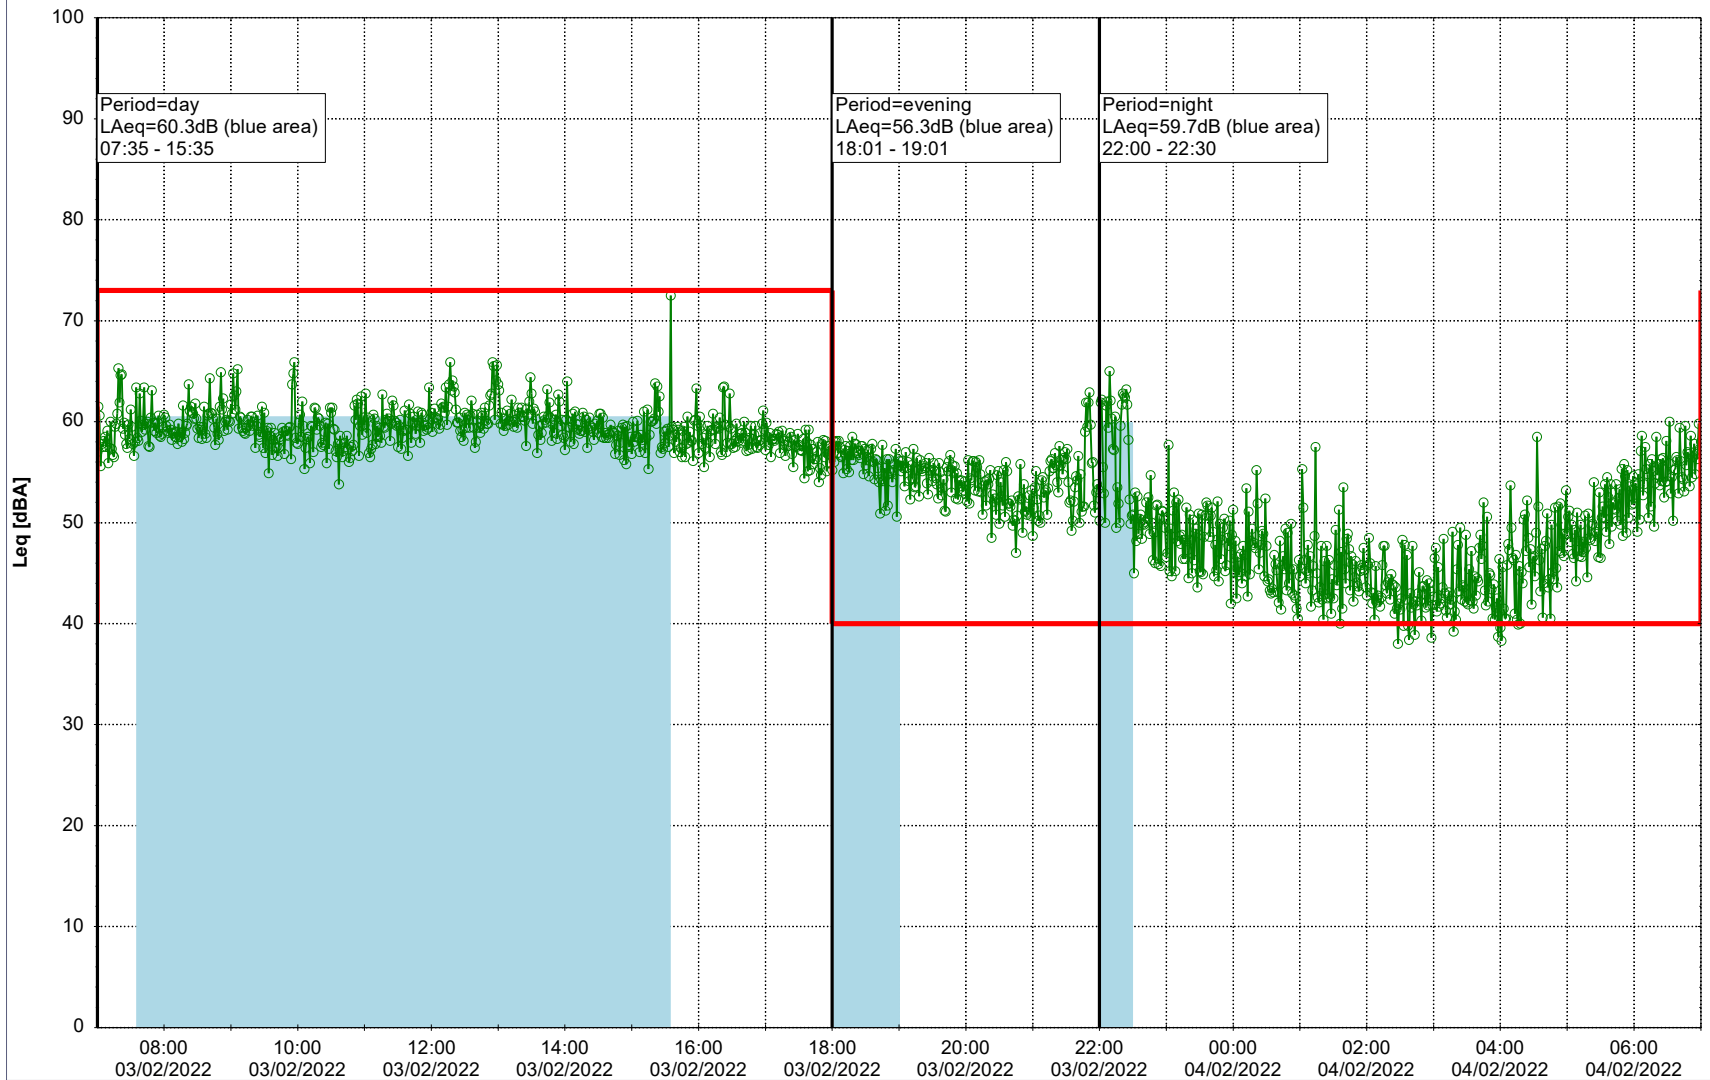

Remarks

...

Noise Time Related Diagram

02/02/2022
03/02/2022

○○○ HOL_NS01

Project: Kronos Sydhavnen
Construction: Havneholmen
Location: N-V

Plan View

Remarks

...

Noise Time Related Diagram

03/02/2022
04/02/2022

○○○ HOL_NS01

Project: Kronos Sydhavnen
Construction: Havneholmen
Location: N-V

Plan View

Remarks

...

Noise Time Related Diagram

04/02/2022
05/02/2022

○○○ HOL_NS01

Project: Kronos Sydhavnen
Construction: Havneholmen
Location: N-V

Plan View

Remarks

...

Noise Time Related Diagram