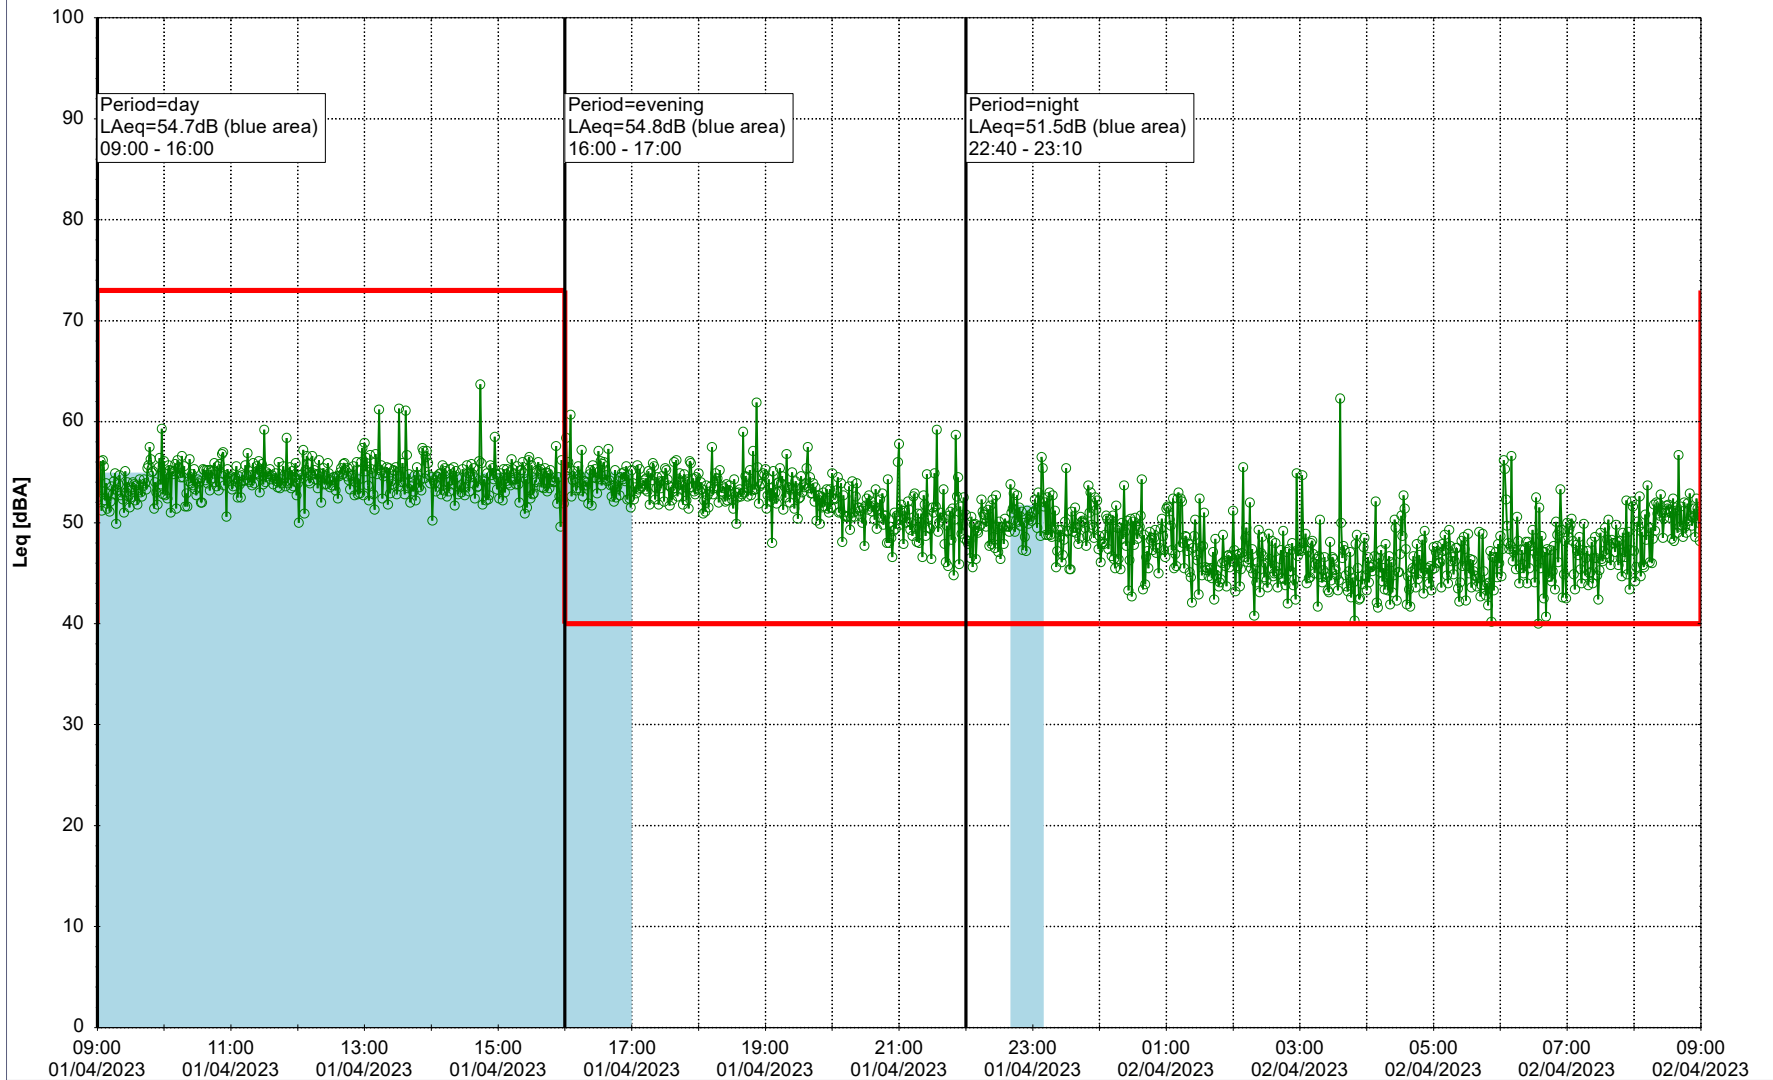

Noise Time Related Diagram

31/03/2023
01/04/2023

o o o o HOL_NS01

Project: Kronos Sydhavnen
Construction: Havneholmen
Location: N-V

Plan View

Remarks

...

Noise Time Related Diagram

01/04/2023
02/04/2023

○○○○ HOL_NS01

Project: Kronos Sydhavnen
Construction: Havneholmen
Location: N-V

Plan View

Remarks

...

Noise Time Related Diagram

02/04/2023
03/04/2023