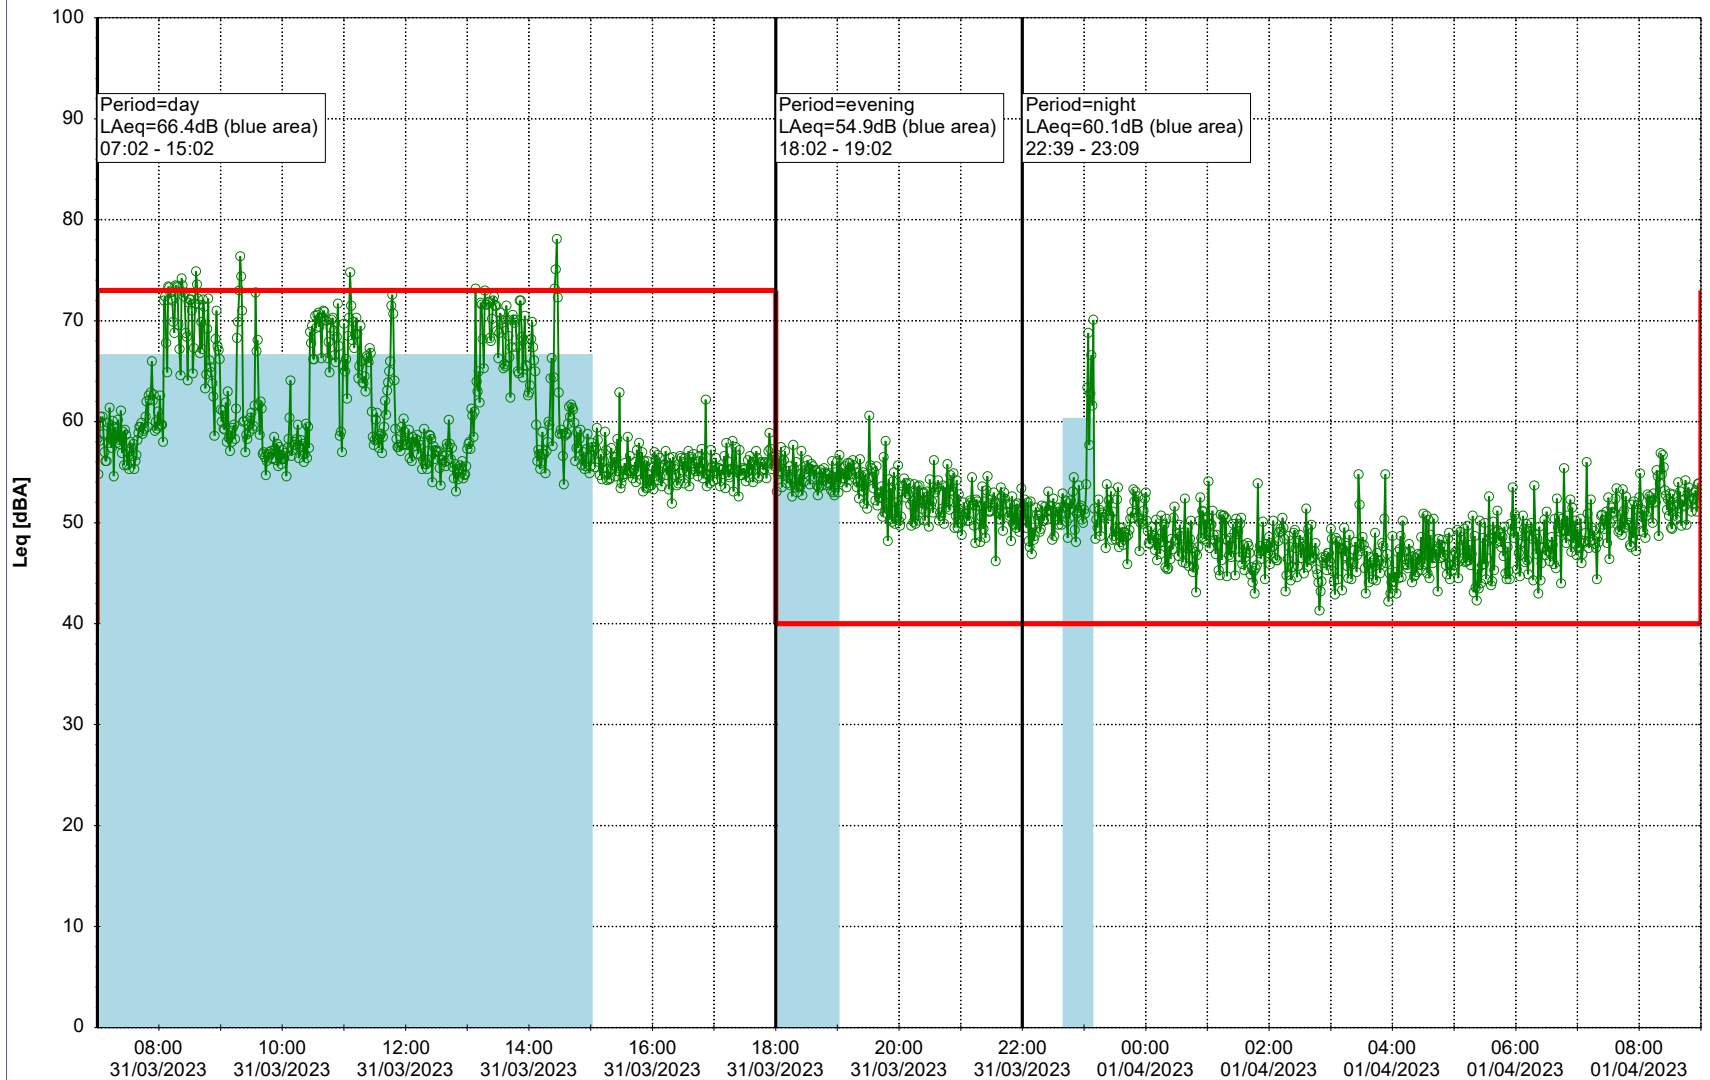

...

Noise Time Related Diagram

30/03/2023
31/03/2023

○○○ HOL_NS01

Project: Kronos Sydhavnen
Construction: Havneholmen
Location: N-V

Plan View

Remarks

...

Noise Time Related Diagram

31/03/2023
01/04/2023

o o o o HOL_NS01

Project: Kronos Sydhavnen
Construction: Havneholmen
Location: N-V

Plan View

Remarks

...

Noise Time Related Diagram

01/04/2023
02/04/2023

○○○○ HOL_NS01

Project: Kronos Sydhavnen
Construction: Havneholmen
Location: N-V

Plan View

Remarks

...

Noise Time Related Diagram

02/04/2023
03/04/2023