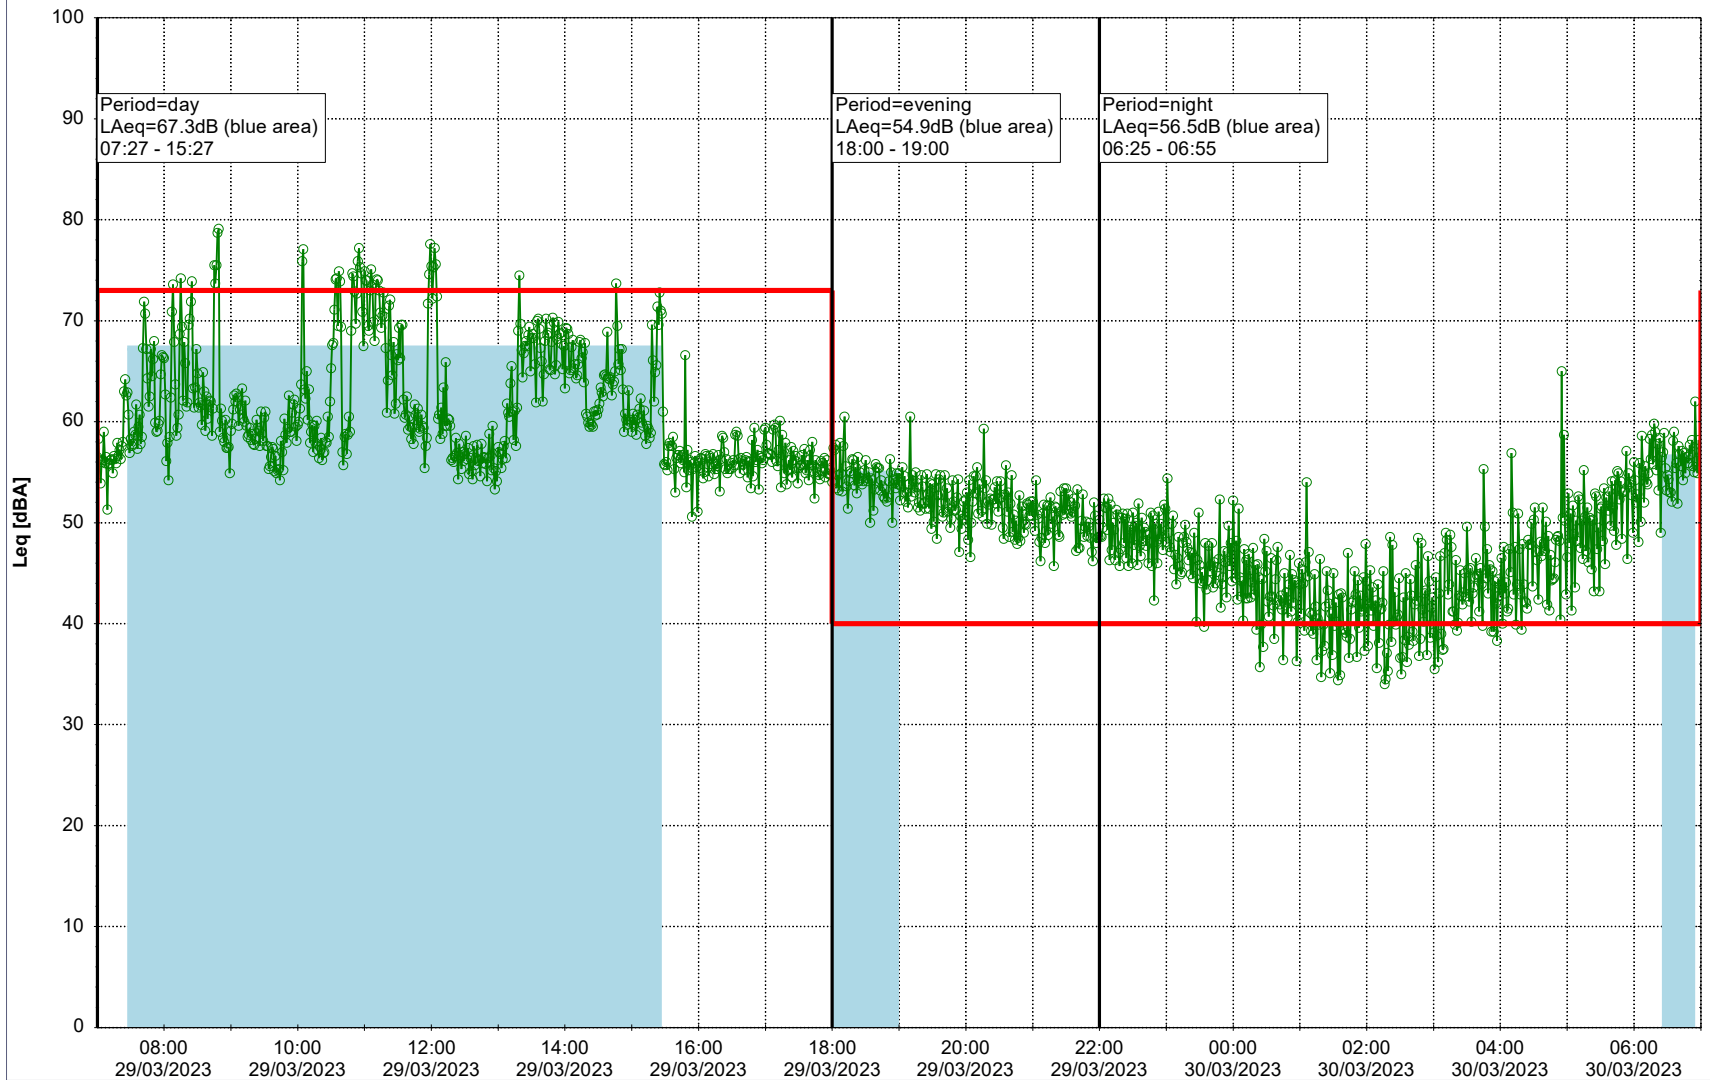

Plan View

Remarks

...

Noise Time Related Diagram

28/03/2023
29/03/2023

○○○ HOL_NS01

Project: Kronos Sydhavnen
Construction: Havneholmen
Location: N-V

Plan View

Remarks

...

Noise Time Related Diagram

29/03/2023
30/03/2023

○ ○ ○ ○ HOL_NS01

Project: Kronos Sydhavnen
Construction: Havneholmen
Location: N-V

Plan View

Remarks

...

Noise Time Related Diagram

30/03/2023
31/03/2023

○○○ HOL_NS01

Project: Kronos Sydhavnen
Construction: Havneholmen
Location: N-V

Plan View

Remarks

...

Noise Time Related Diagram

31/03/2023
01/04/2023

o o o o HOL_NS01

Project: Kronos Sydhavnen
Construction: Havneholmen
Location: N-V

Plan View

Remarks

...

Noise Time Related Diagram