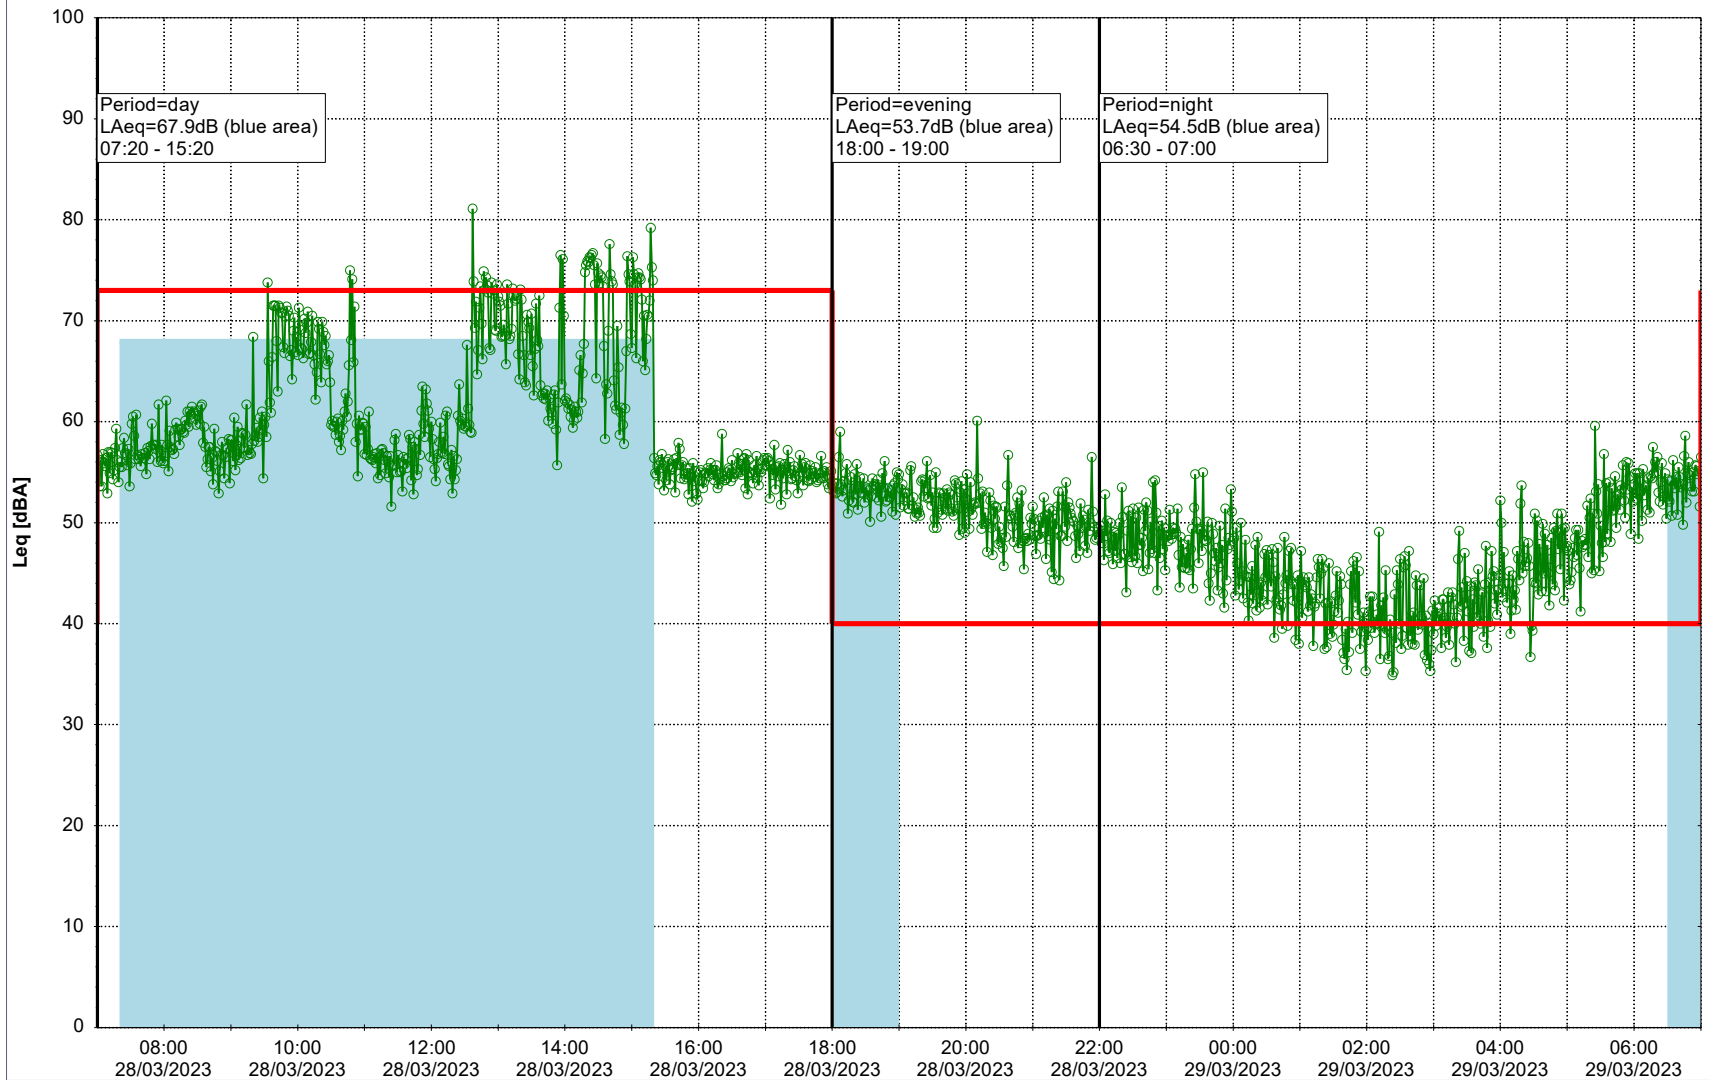

Plan View

Remarks

...

Noise Time Related Diagram

28/03/2023
29/03/2023

○○○ HOL_NS01

Project: Kronos Sydhavnen
Construction: Havneholmen
Location: N-V

Plan View

Remarks

...

Noise Time Related Diagram

29/03/2023
30/03/2023

○ ○ ○ ○ HOL_NS01

Project: Kronos Sydhavnen
Construction: Havneholmen
Location: N-V

Plan View

Remarks

...

Noise Time Related Diagram

30/03/2023
31/03/2023

○○○ HOL_NS01

Project: Kronos Sydhavnen
Construction: Havneholmen
Location: N-V

Plan View

Remarks

...

Noise Time Related Diagram

31/03/2023
01/04/2023

o o o o HOL_NS01

Project: Kronos Sydhavnen
Construction: Havneholmen
Location: N-V

Plan View

Remarks

...

Noise Time Related Diagram