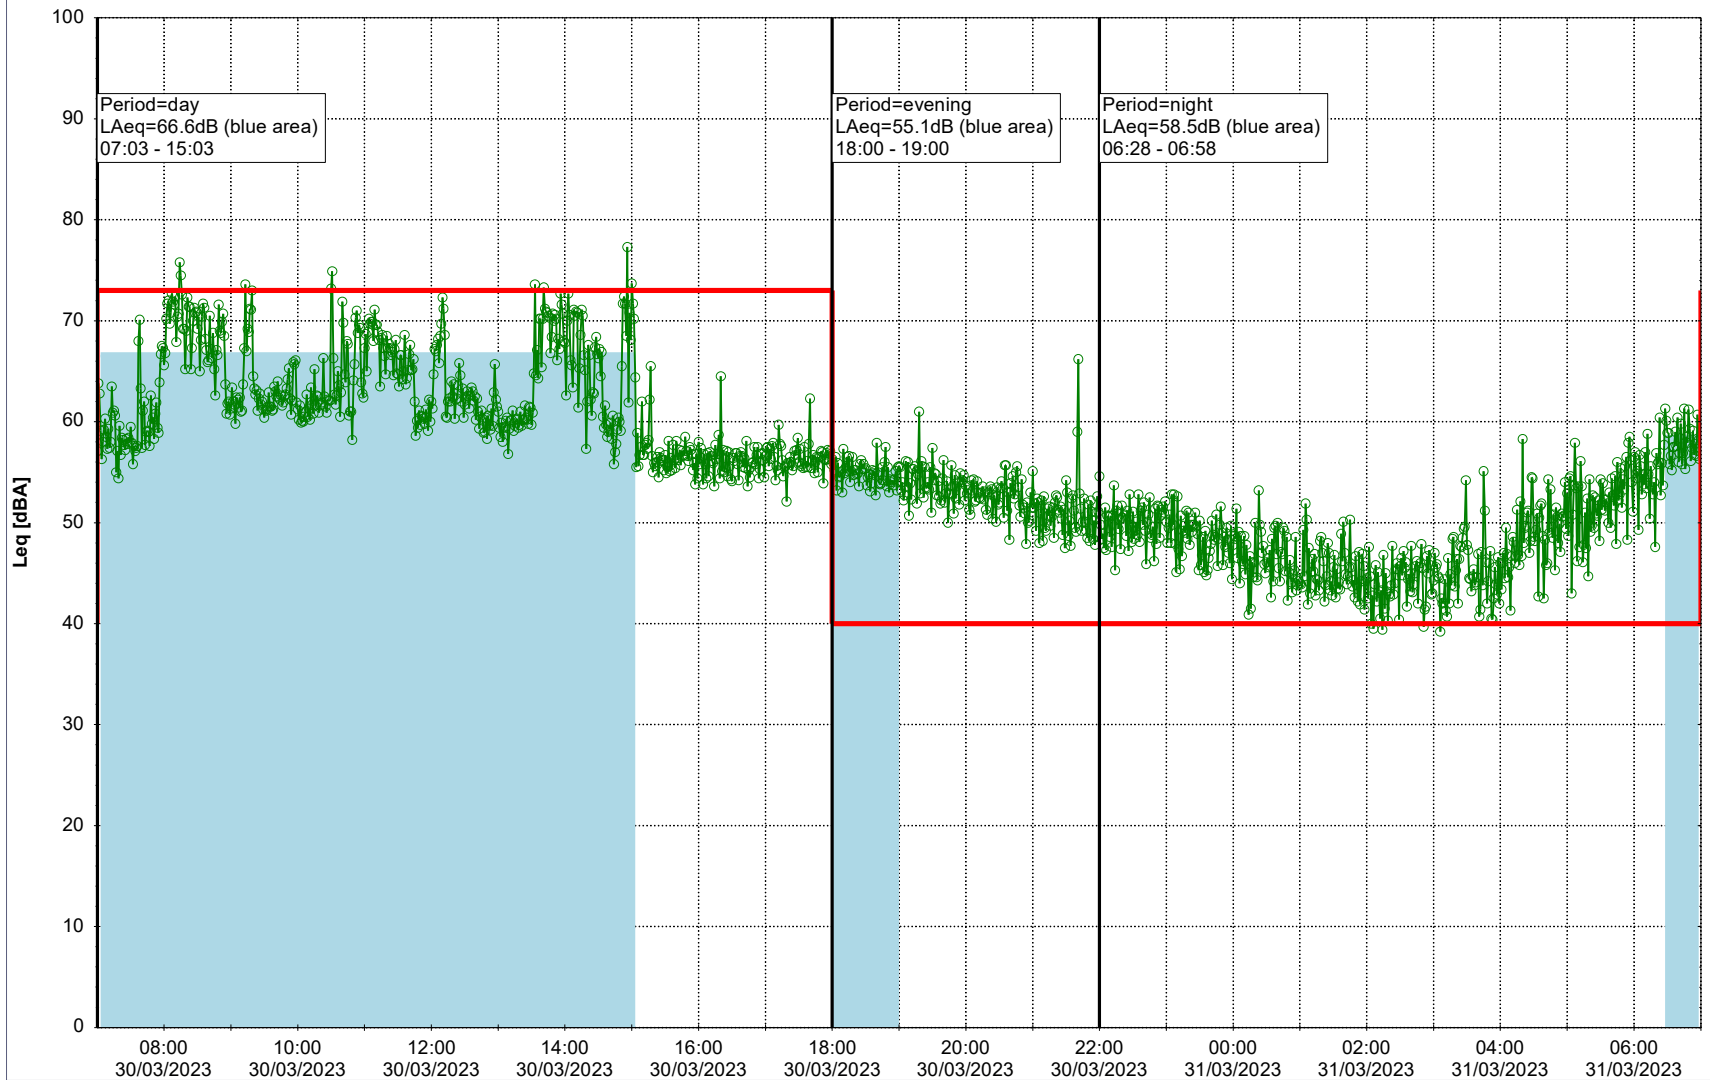

Remarks

...

Noise Time Related Diagram

29/03/2023
30/03/2023

○ ○ ○ ○ HOL_NS01

Project: Kronos Sydhavnen
Construction: Havneholmen
Location: N-V

Plan View

Remarks

...

Noise Time Related Diagram

30/03/2023
31/03/2023

○○○ HOL_NS01

Project: Kronos Sydhavnen
Construction: Havneholmen
Location: N-V

Plan View

Remarks

...

Noise Time Related Diagram

31/03/2023
01/04/2023

o o o o HOL_NS01

Project: Kronos Sydhavnen
Construction: Havneholmen
Location: N-V

Plan View

Remarks

...

Noise Time Related Diagram