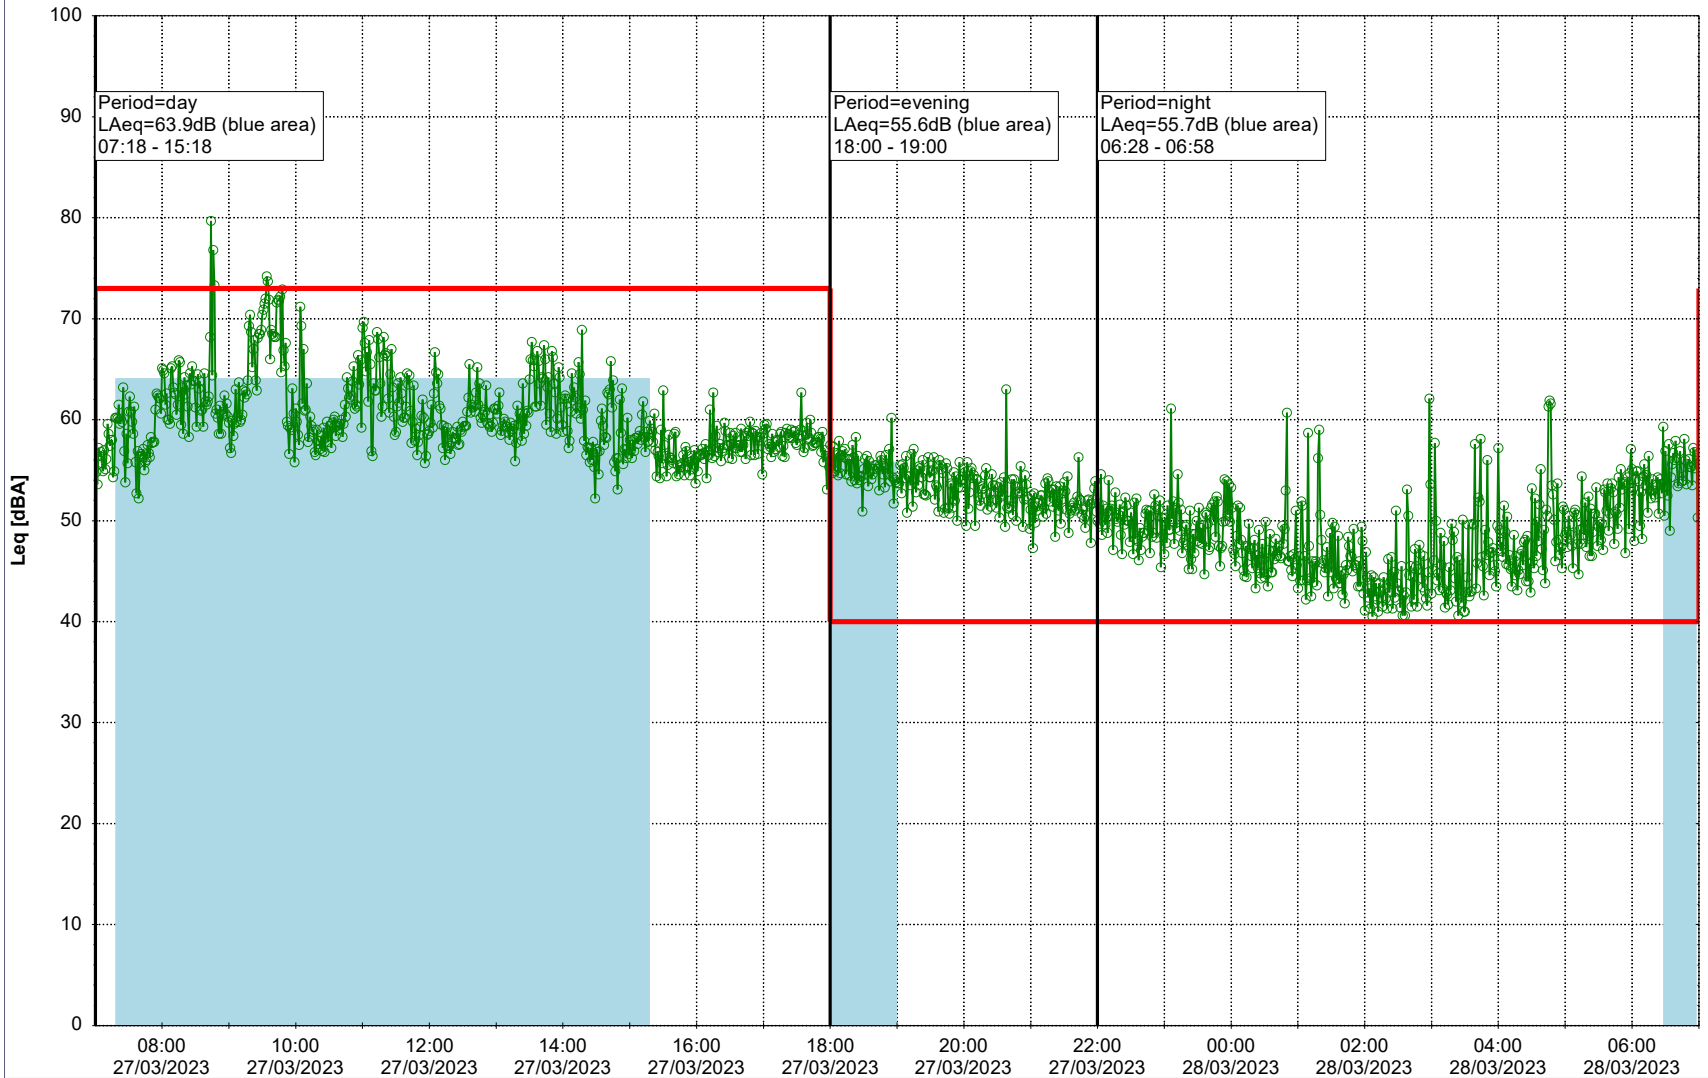

Project: Kronos Sydhavnen
Construction: Havneholmen
Location: N-V

Plan View

Remarks

...

Noise Time Related Diagram

27/03/2023
28/03/2023

○ ○ ○ ○ HOL_NS01

Project: Kronos Sydhavnen
Construction: Havneholmen
Location: N-V

Plan View

Remarks

...

Noise Time Related Diagram

28/03/2023
29/03/2023

○○○ HOL_NS01

Project: Kronos Sydhavnen
Construction: Havneholmen
Location: N-V

Plan View

Remarks

...

Noise Time Related Diagram

29/03/2023
30/03/2023

○ ○ ○ ○ HOL_NS01

Project: Kronos Sydhavnen
Construction: Havneholmen
Location: N-V

Plan View

Remarks

Noise Time Related Diagram

31/03/2023
01/04/2023

o o o o HOL_NS01

Project: Kronos Sydhavnen
Construction: Havneholmen
Location: N-V

Plan View

Remarks

...

Noise Time Related Diagram