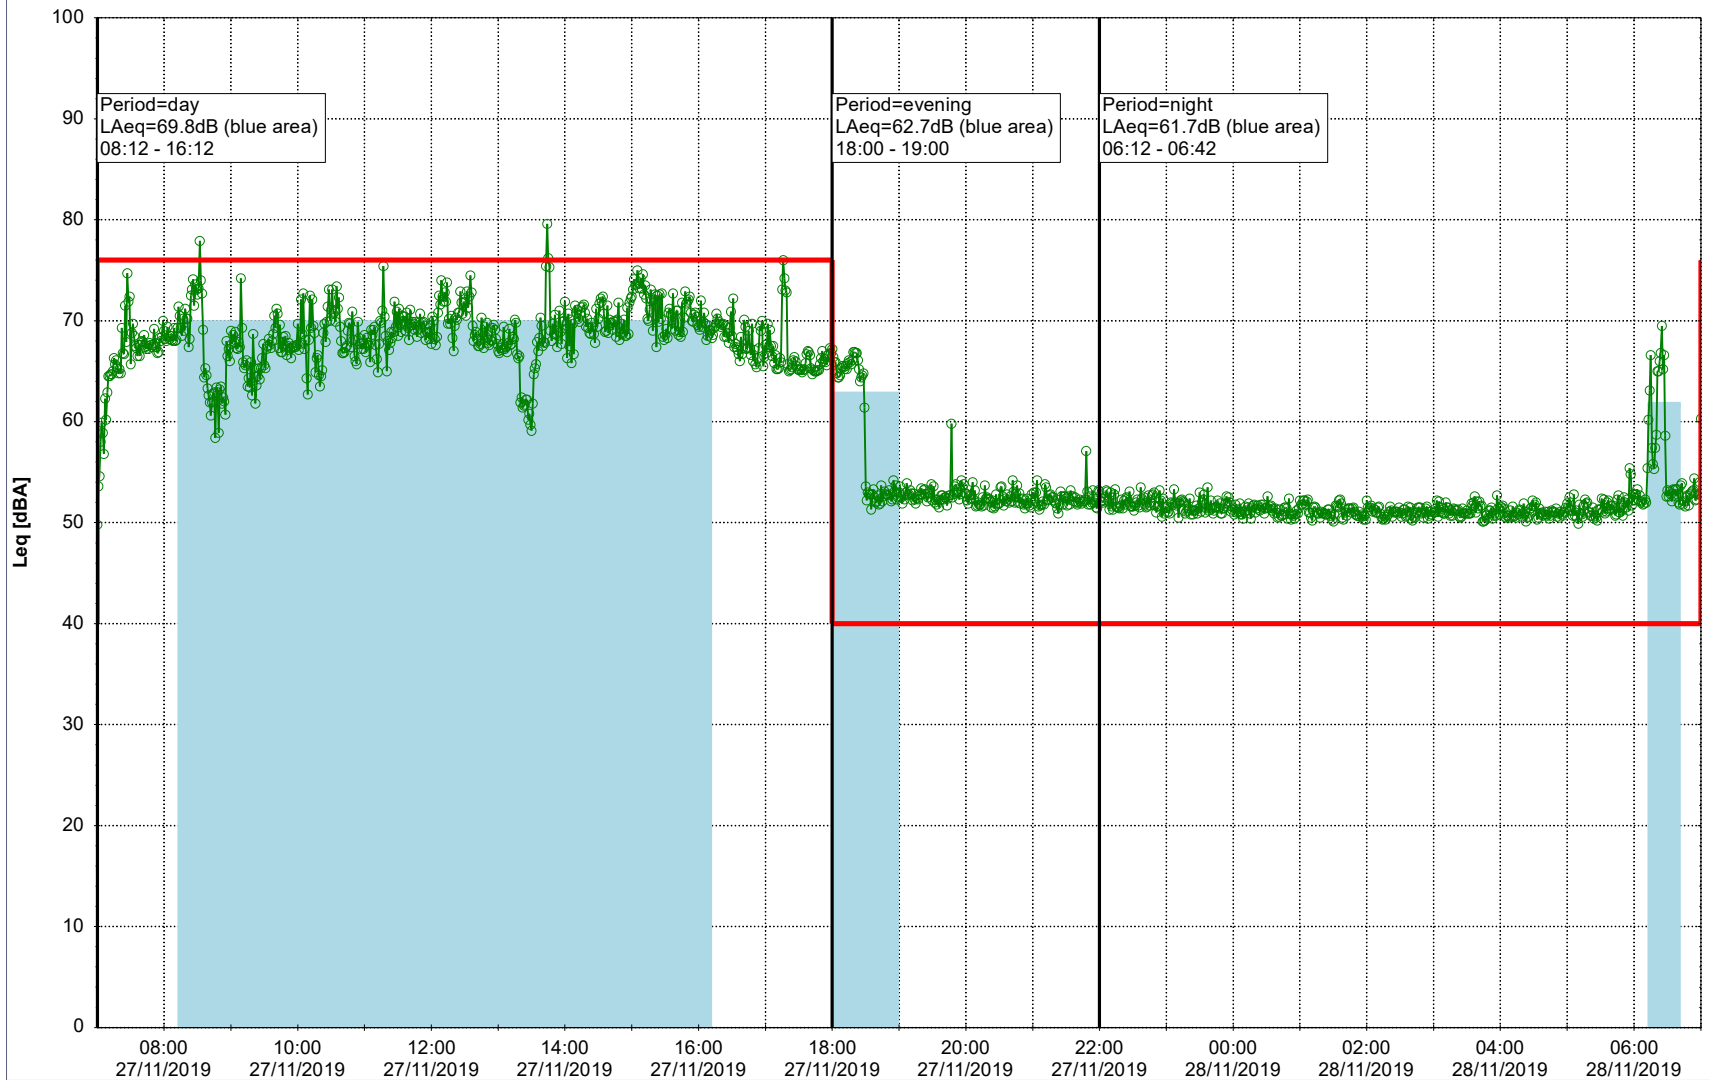

Plan View

Remarks

...

Noise Time Related Diagram

26/11/2019
27/11/2019

○○○○ MOP_NS01

Project: Kronos Sydhavnen
Construction: Mozarts Plads
Location: N-V

Plan View

Remarks

...

Noise Time Related Diagram

27/11/2019
28/11/2019

○○○ MOP_NS01

Project: Kronos Sydhavnen
Construction: Mozarts Plads
Location: N-V

28/11/2019
29/11/2019

Plan View

Remarks

...

Noise Time Related Diagram

○○○ MOP_NS01

Project: Kronos Sydhavnen
Construction: Mozarts Plads
Location: N-V

29/11/2019
30/11/2019

Plan View

Remarks

Noise Time Related Diagram

○○○○ MOP_NS01

Project: Kronos Sydhavnen
Construction: Mozarts Plads
Location: N-V

01/12/2019
02/12/2019

Plan View

Remarks

...

Noise Time Related Diagram