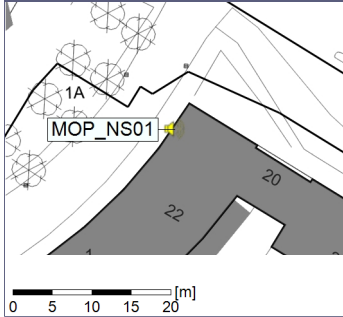

Noise Time Related Diagram

○○○○ MOP_NS01

Project: Kronos Sydhavnen
Construction: Mozarts Plads
Location: N-V

01/12/2019
02/12/2019

Plan View

Remarks

...

Noise Time Related Diagram