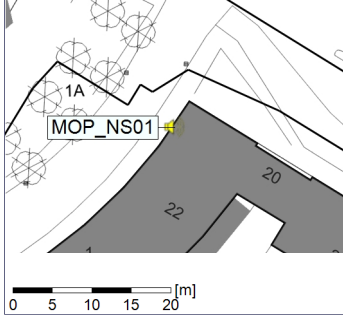

Remarks

...

Noise Time Related Diagram

○○○ MOP_NS01

Project: Kronos Sydhavnen
Construction: Mozarts Plads
Location: N-V

29/11/2019
30/11/2019

Plan View

Remarks