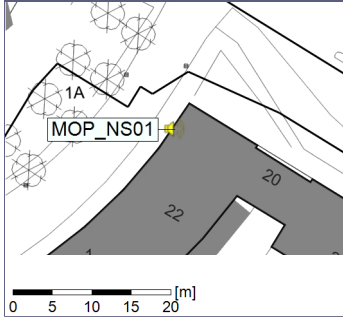

...

Noise Time Related Diagram

○○○ MOP_NS01

Project: Kronos Sydhavnen
Construction: Mozarts Plads
Location: N-V

30/11/2019
01/12/2019

Plan View

Remarks

...