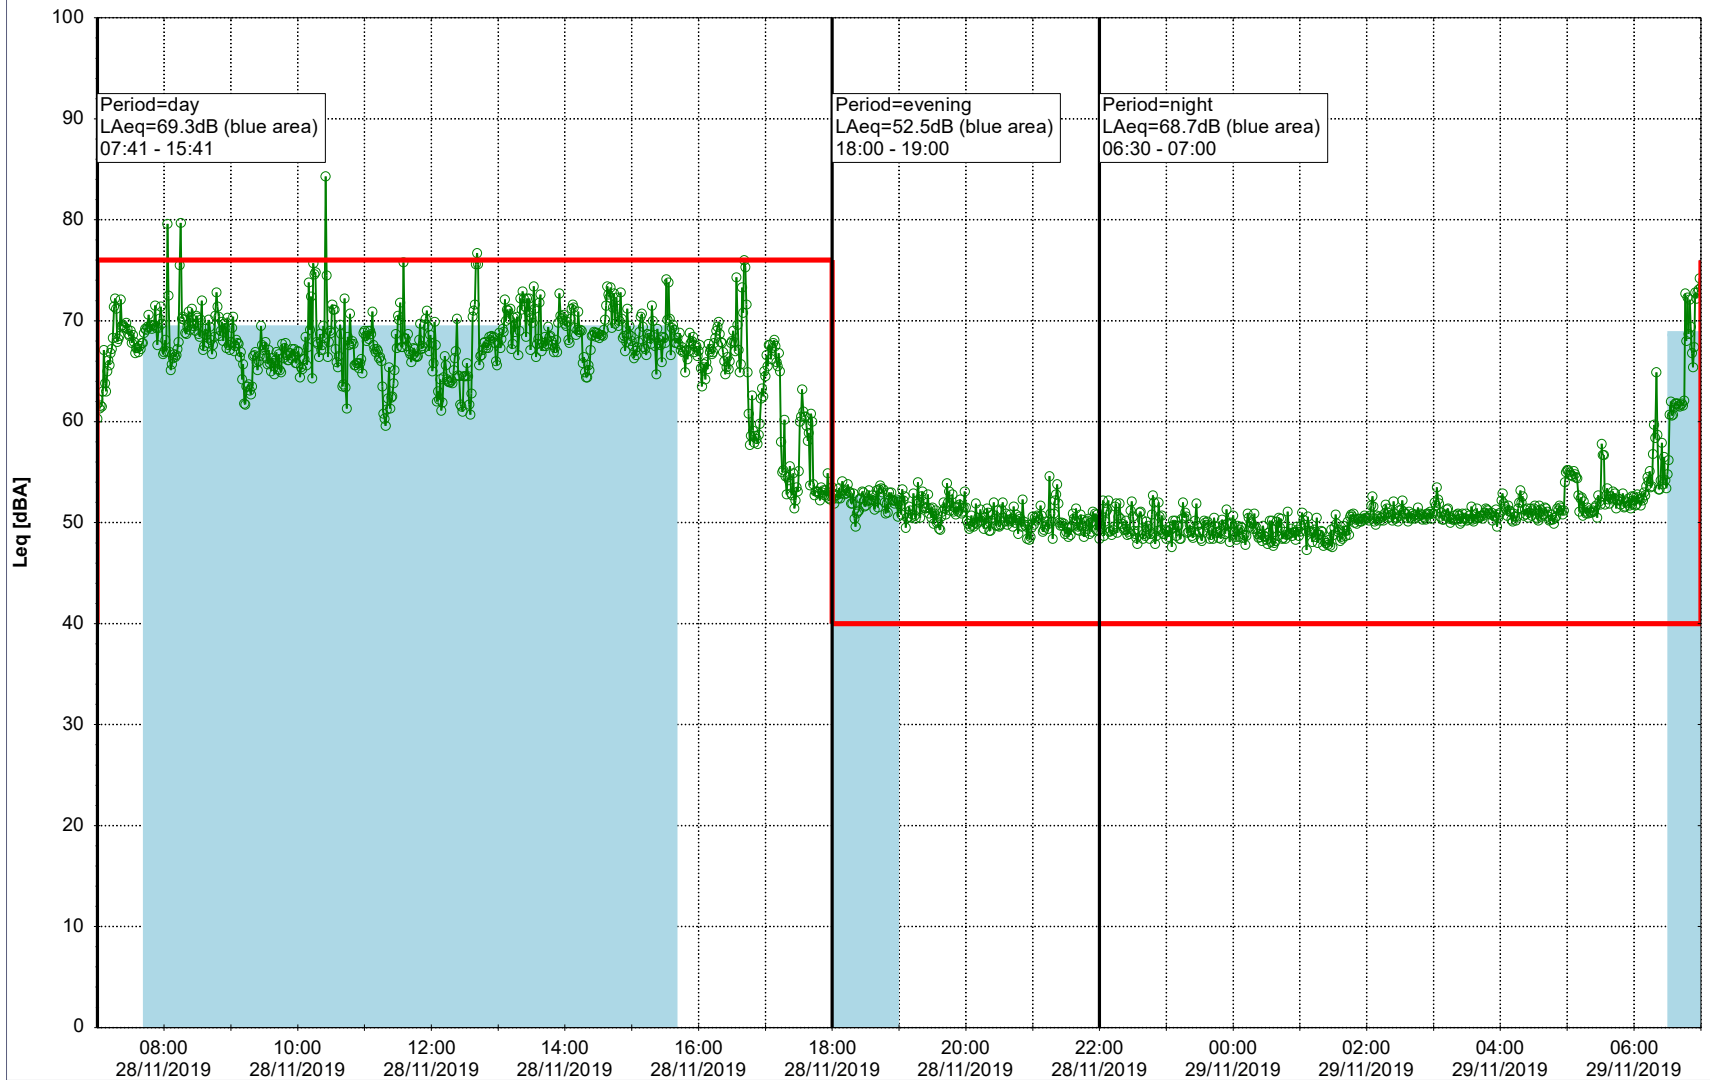

Remarks

...

Noise Time Related Diagram

27/11/2019
28/11/2019

○○○ MOP_NS01

Project: Kronos Sydhavnen
Construction: Mozarts Plads
Location: N-V

28/11/2019
29/11/2019

Plan View

Remarks

...

Noise Time Related Diagram

○○○ MOP_NS01

Project: Kronos Sydhavnen
Construction: Mozarts Plads
Location: N-V

29/11/2019
30/11/2019

Plan View

Remarks

...

Noise Time Related Diagram

○○○ MOP_NS01

Project: Kronos Sydhavnen
Construction: Mozarts Plads
Location: N-V

30/11/2019
01/12/2019

Plan View

Remarks

...

Noise Time Related Diagram

○○○○ MOP_NS01

Project: Kronos Sydhavnen
Construction: Mozarts Plads
Location: N-V

01/12/2019
02/12/2019

Plan View

Remarks

...

Noise Time Related Diagram