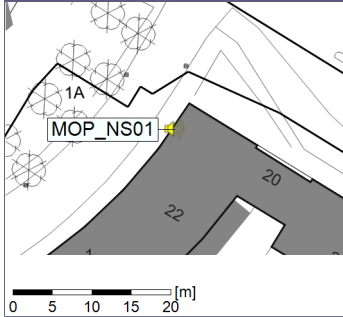

Remarks

...

Noise Time Related Diagram

27/11/2019
28/11/2019

○○○ MOP_NS01

Project: Kronos Sydhavnen
Construction: Mozarts Plads
Location: N-V

28/11/2019
29/11/2019

Plan View