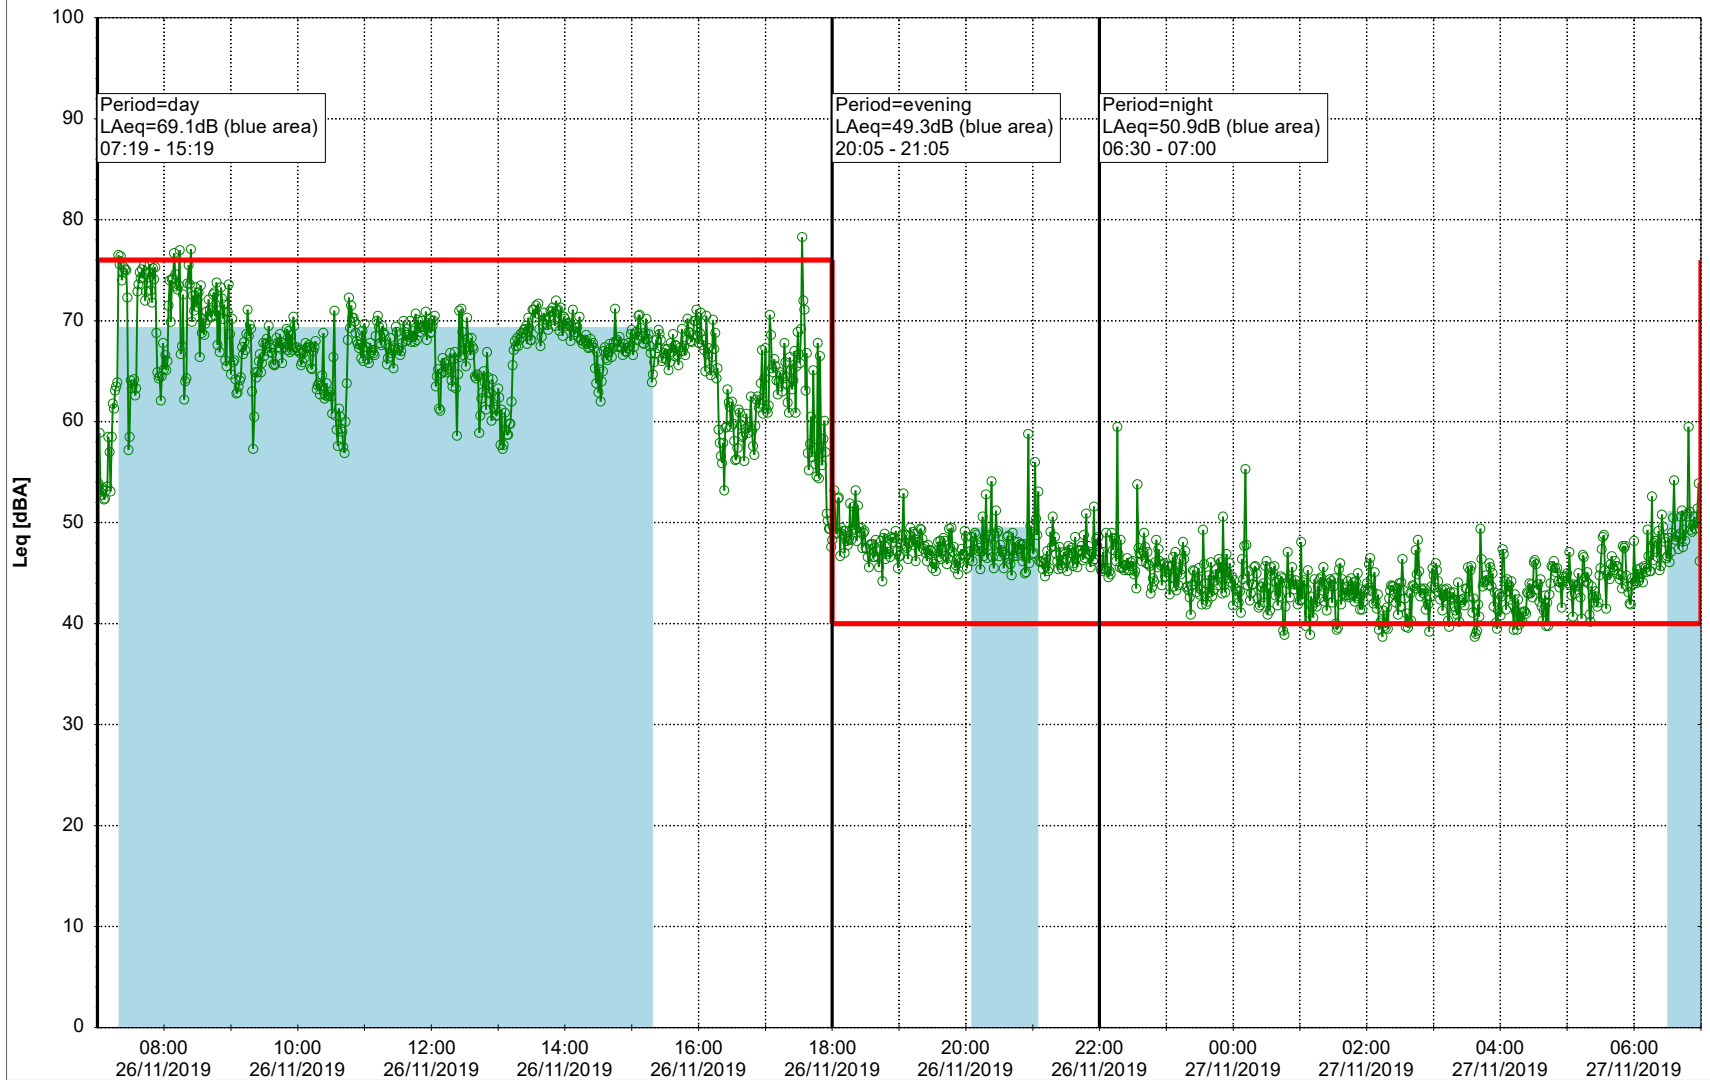

Plan View

Remarks

...

Noise Time Related Diagram

26/11/2019
27/11/2019

○○○○ MOP_NS01

Project: Kronos Sydhavnen
Construction: Mozarts Plads
Location: N-V

Plan View

Remarks

...

Noise Time Related Diagram

27/11/2019
28/11/2019

○○○ MOP_NS01

Project: Kronos Sydhavnen
Construction: Mozarts Plads
Location: N-V

28/11/2019
29/11/2019

Plan View

Remarks

...

Noise Time Related Diagram

○○○ MOP_NS01

Project: Kronos Sydhavnen
Construction: Mozarts Plads
Location: N-V

29/11/2019
30/11/2019

Plan View

Remarks

Noise Time Related Diagram

○○○○ MOP_NS01

Project: Kronos Sydhavnen
Construction: Mozarts Plads
Location: N-V

01/12/2019
02/12/2019

Plan View

Remarks

...

Noise Time Related Diagram