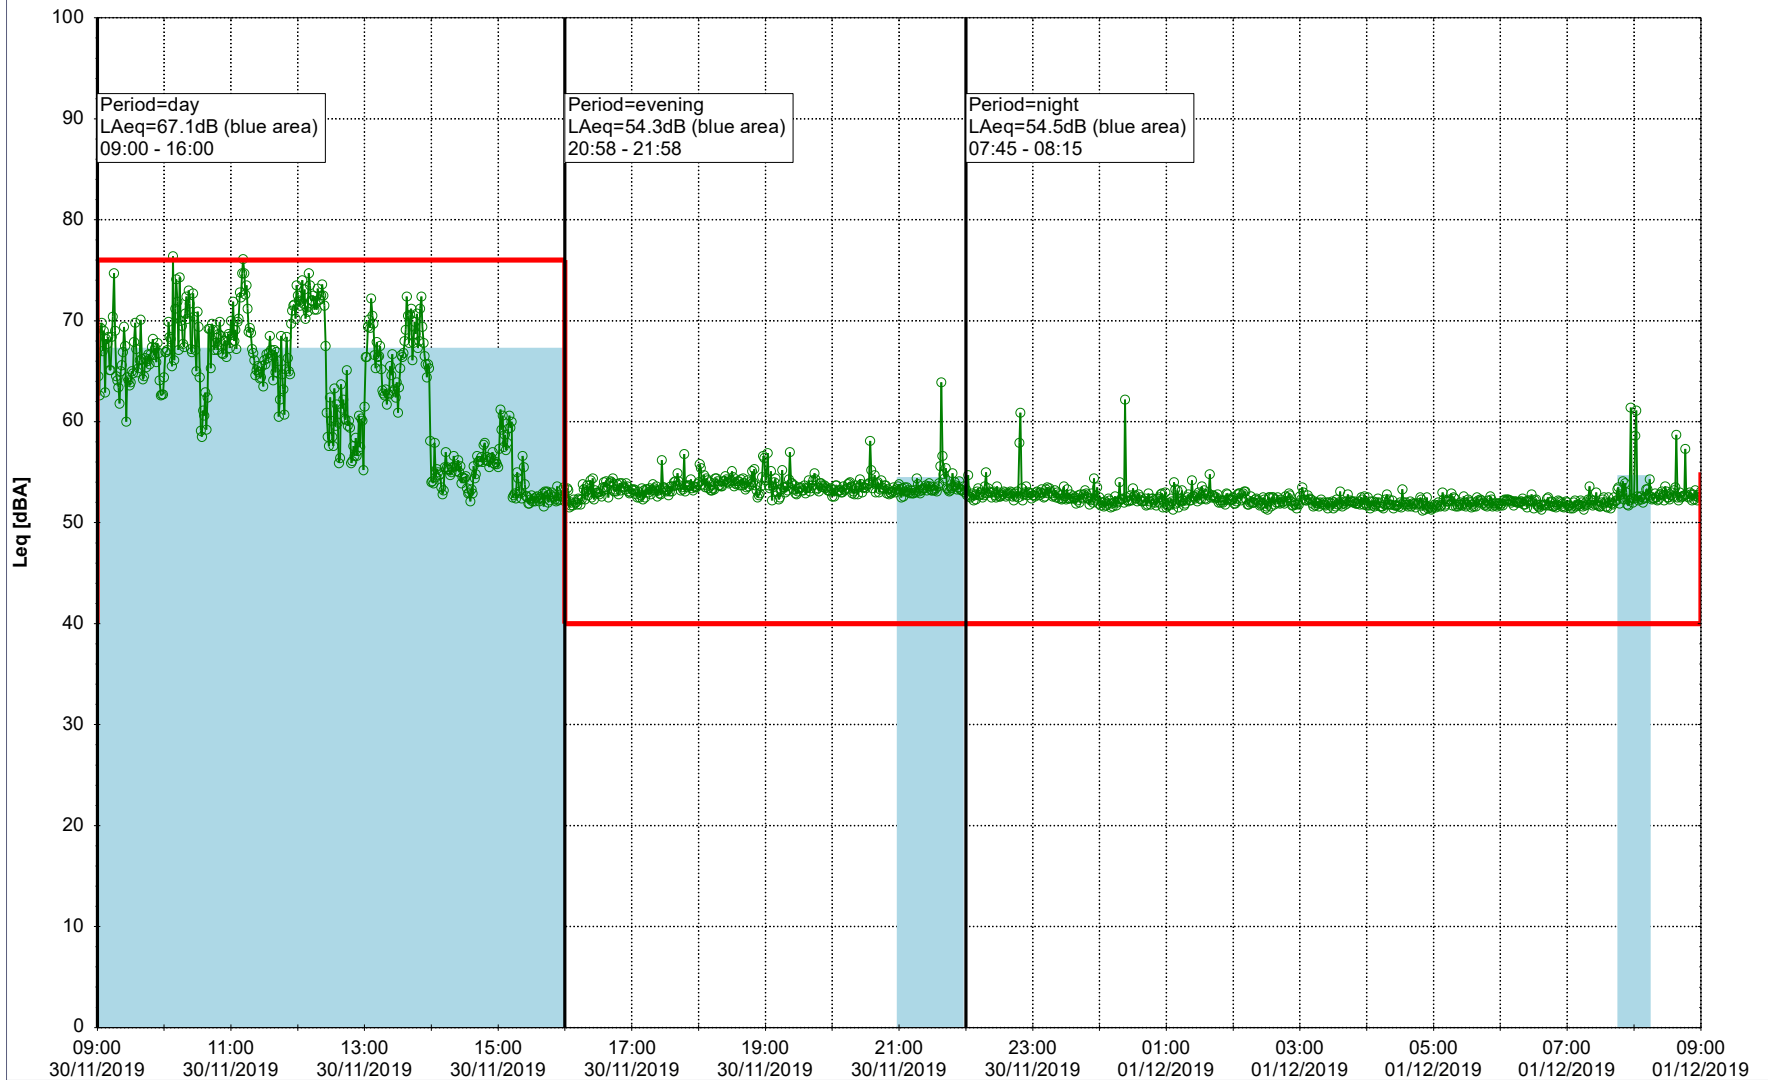

...

Noise Time Related Diagram

○○○ MOP_NS01

Project: Kronos Sydhavnen
Construction: Mozarts Plads
Location: N-V

30/11/2019
01/12/2019

Plan View

Remarks

...

Noise Time Related Diagram

○○○○ MOP_NS01

Project: Kronos Sydhavnen
Construction: Mozarts Plads
Location: N-V

01/12/2019
02/12/2019

Plan View

Remarks

...

Noise Time Related Diagram