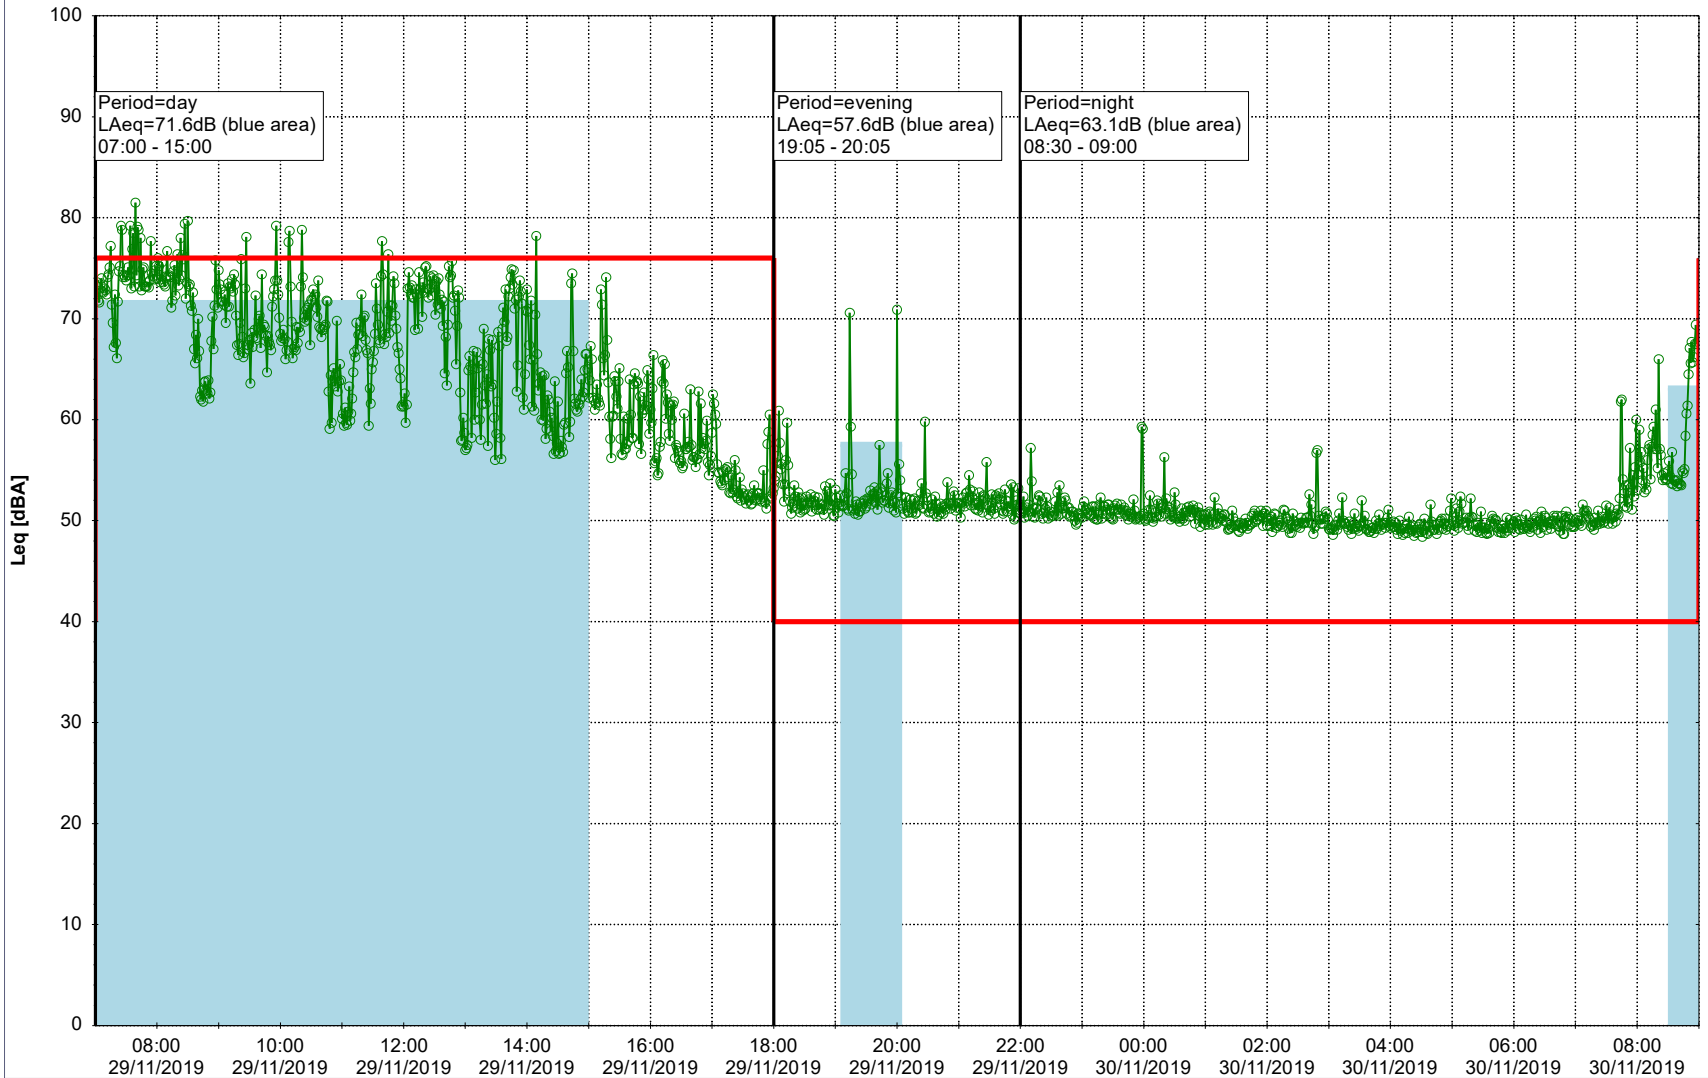

Remarks

...

Noise Time Related Diagram

○○○ MOP_NS01

Project: Kronos Sydhavnen
Construction: Mozarts Plads
Location: N-V

29/11/2019
30/11/2019

Plan View

Remarks

...

Noise Time Related Diagram

○○○ MOP_NS01

Project: Kronos Sydhavnen
Construction: Mozarts Plads
Location: N-V

30/11/2019
01/12/2019

Plan View

Remarks

...

Noise Time Related Diagram

○○○○ MOP_NS01

Project: Kronos Sydhavnen
Construction: Mozarts Plads
Location: N-V

01/12/2019
02/12/2019

Plan View

Remarks

...

Noise Time Related Diagram