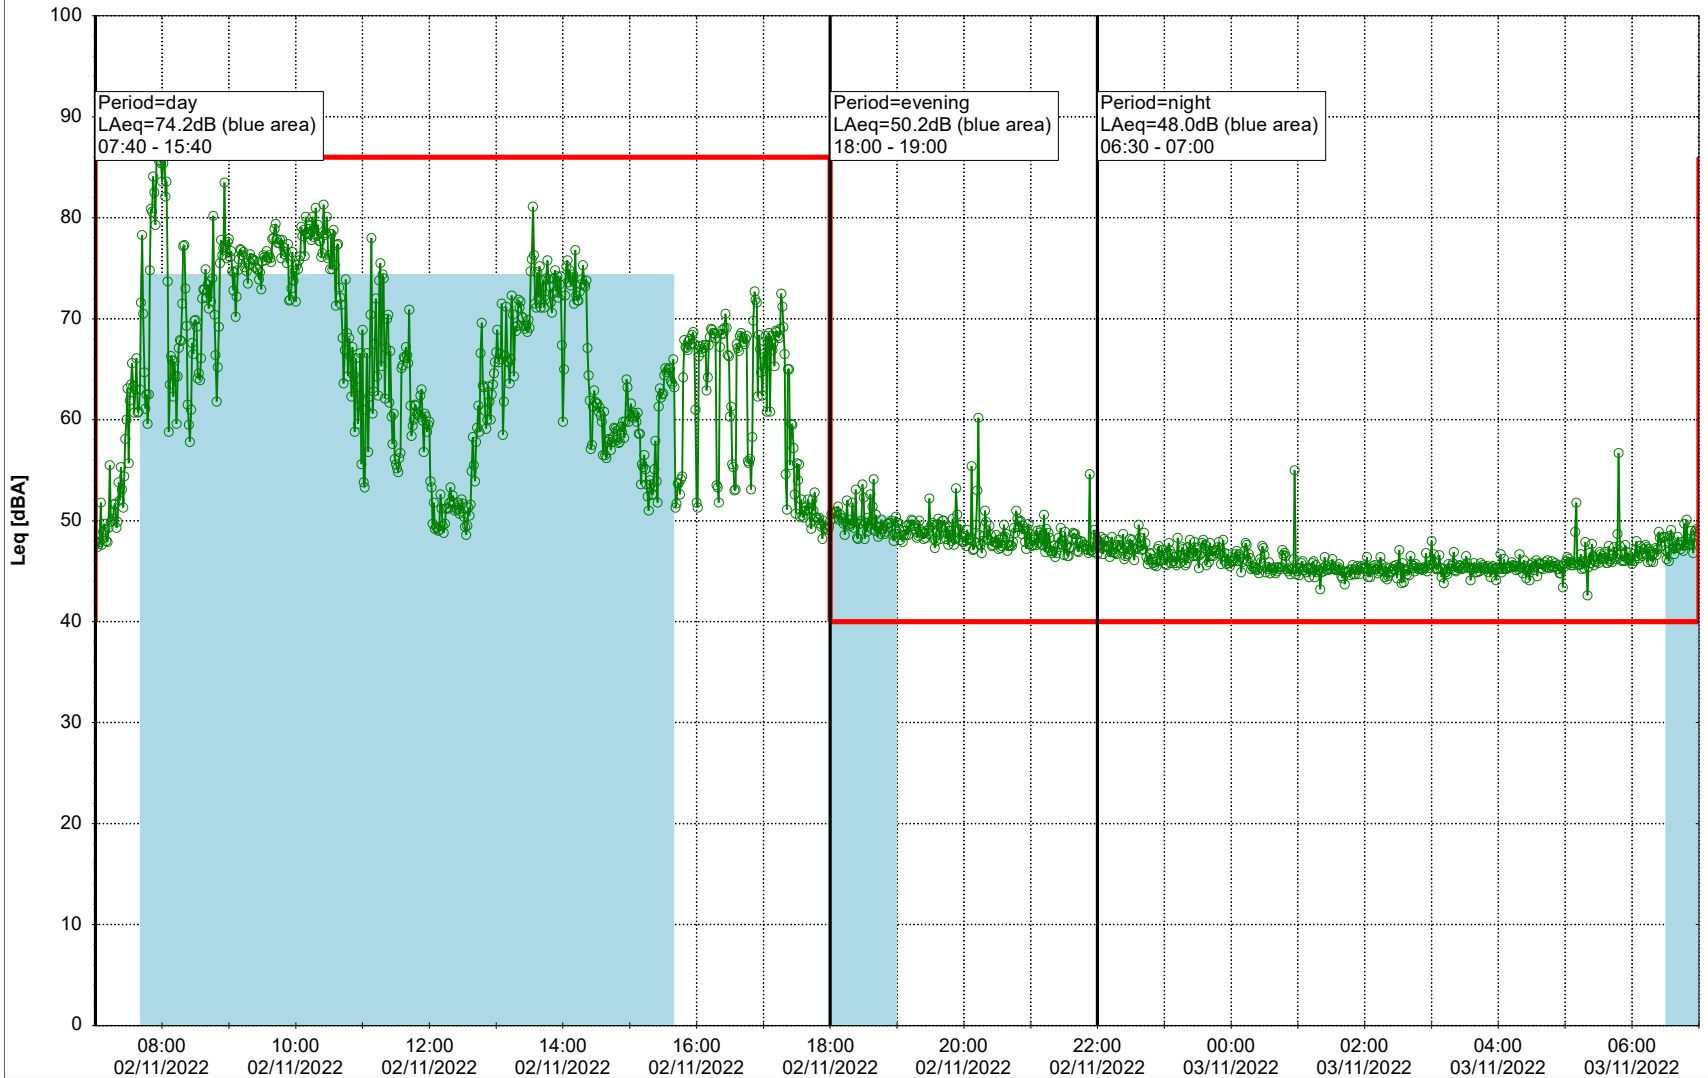

Noise Time Related Diagram

02/11/2022
03/11/2022

○○○○ MOP_NS01