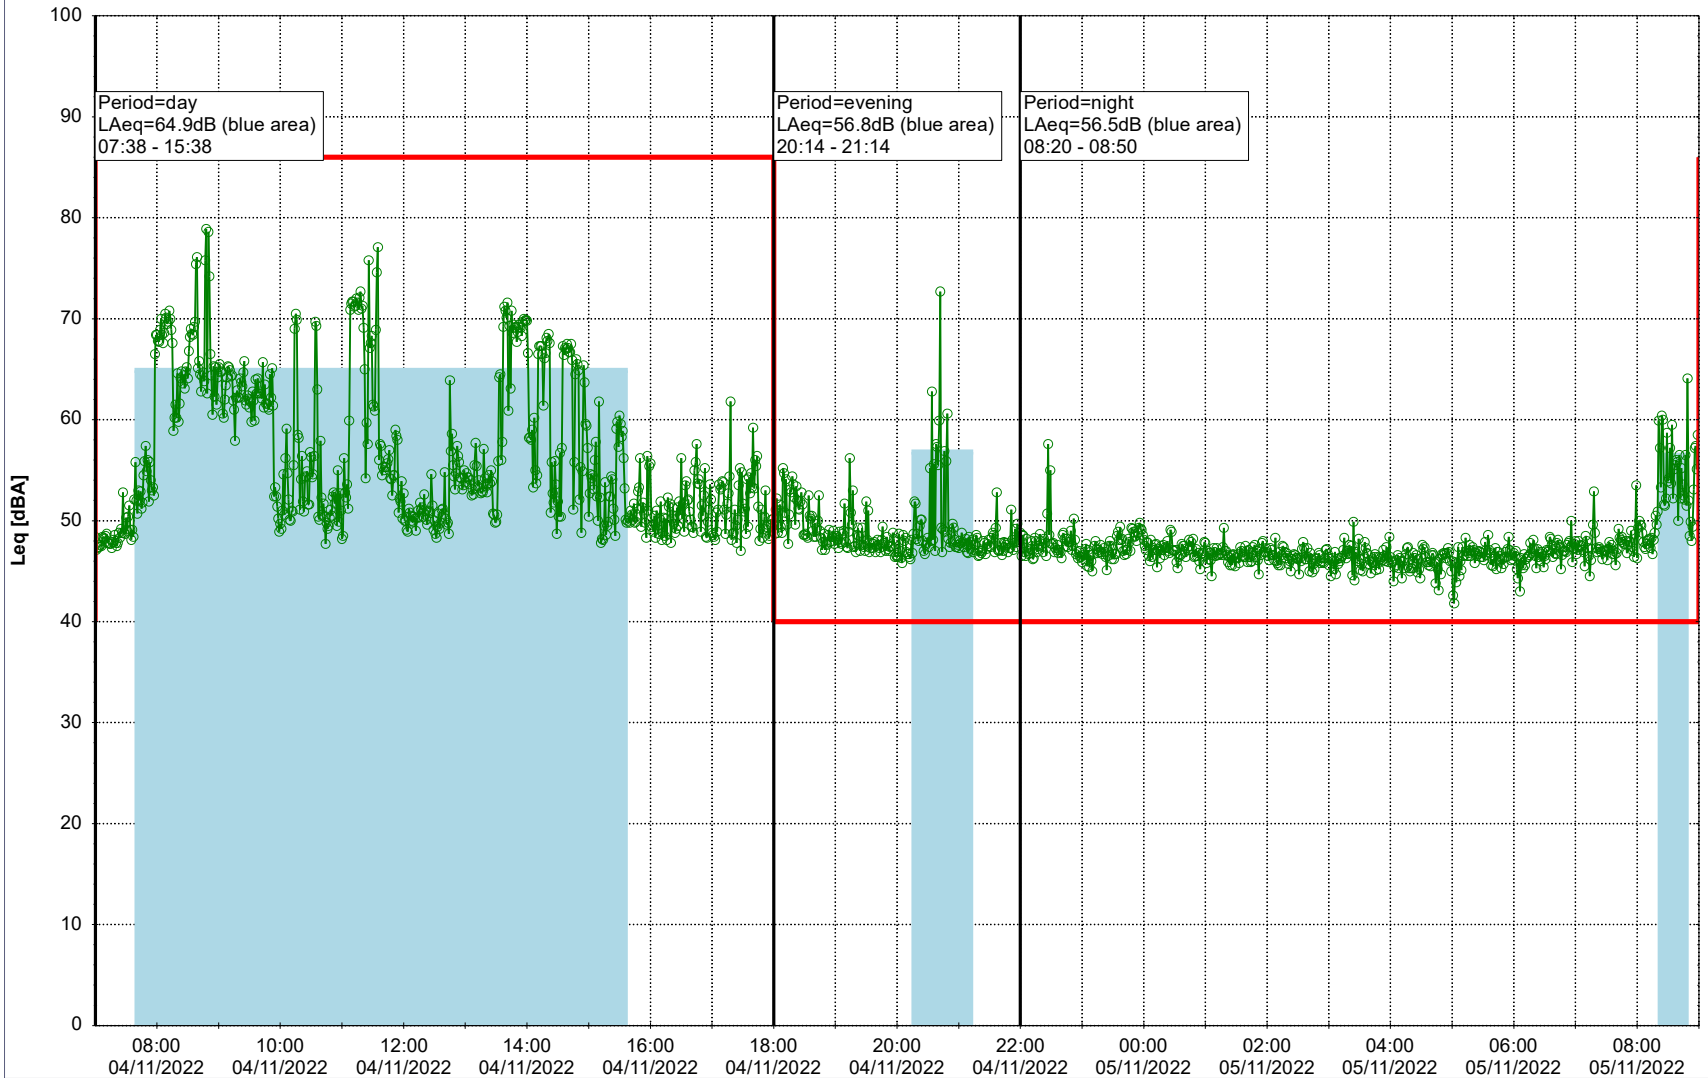

Noise Time Related Diagram

04/11/2022
05/11/2022

○○○○ MOP_NS01