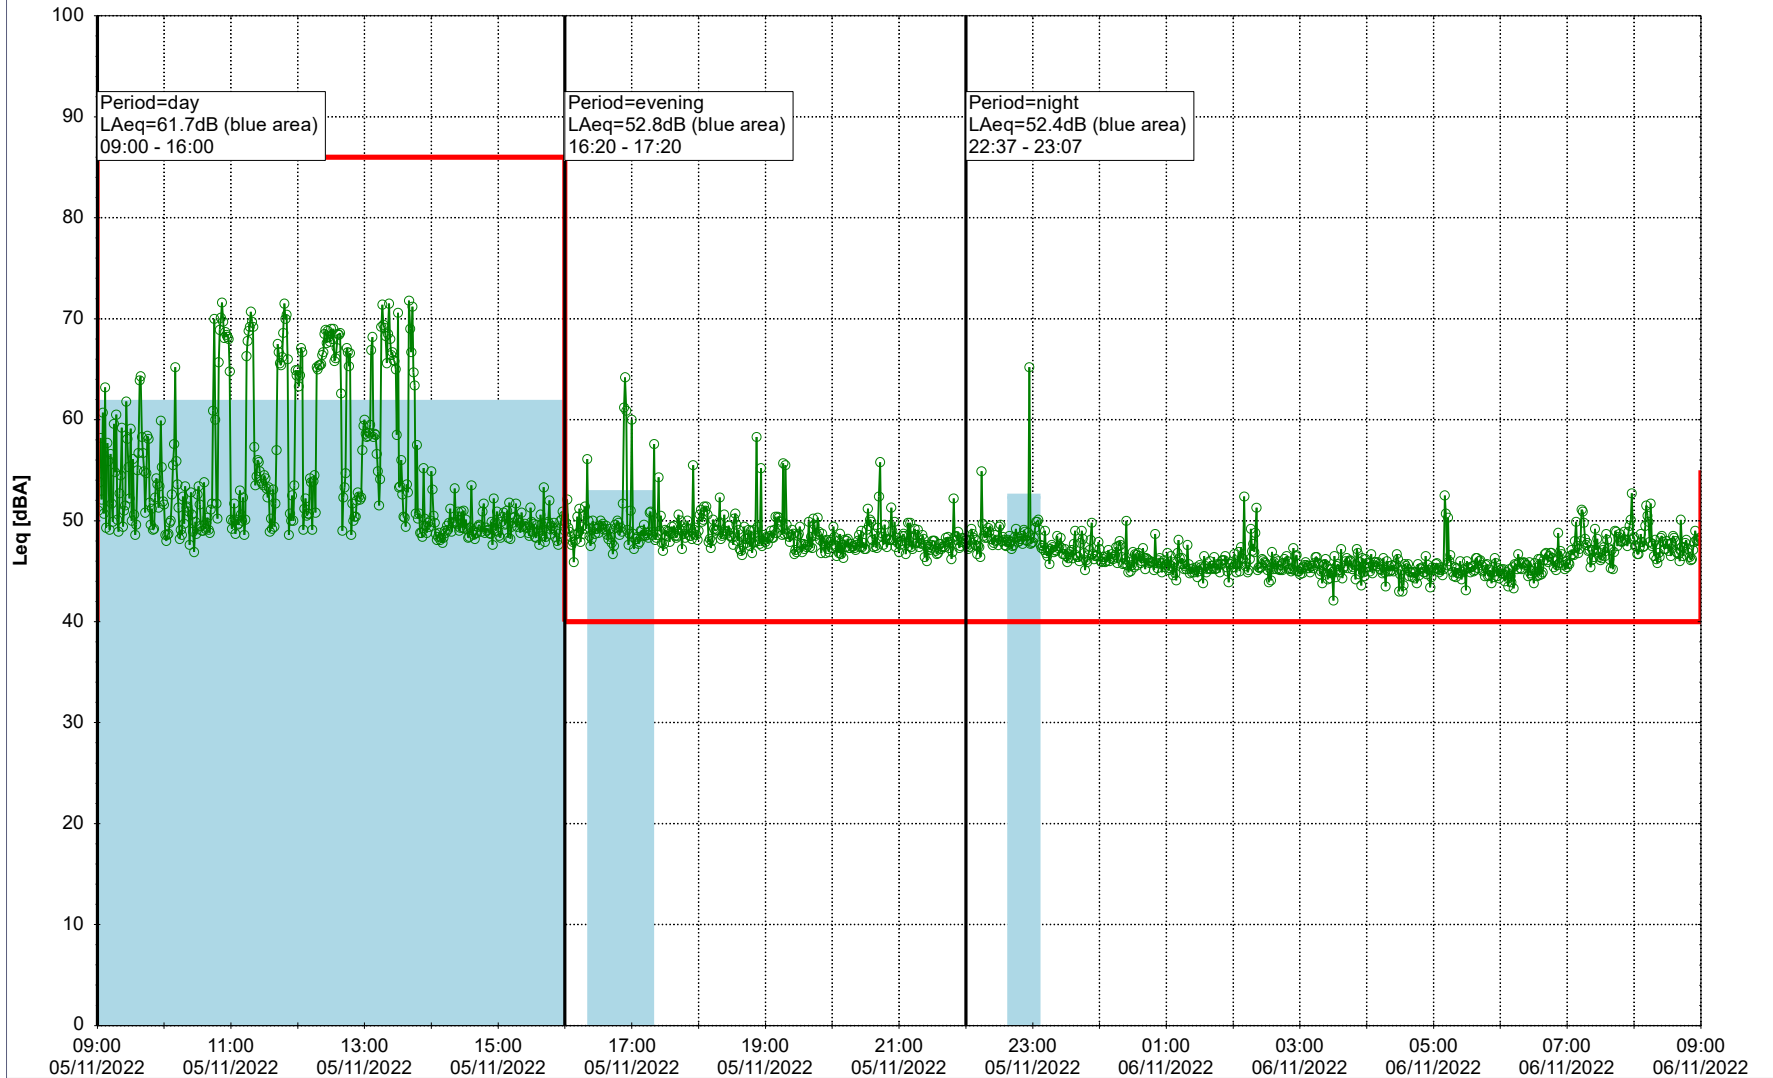

Noise Time Related Diagram

05/11/2022
06/11/2022

○○○ MOP_NS01