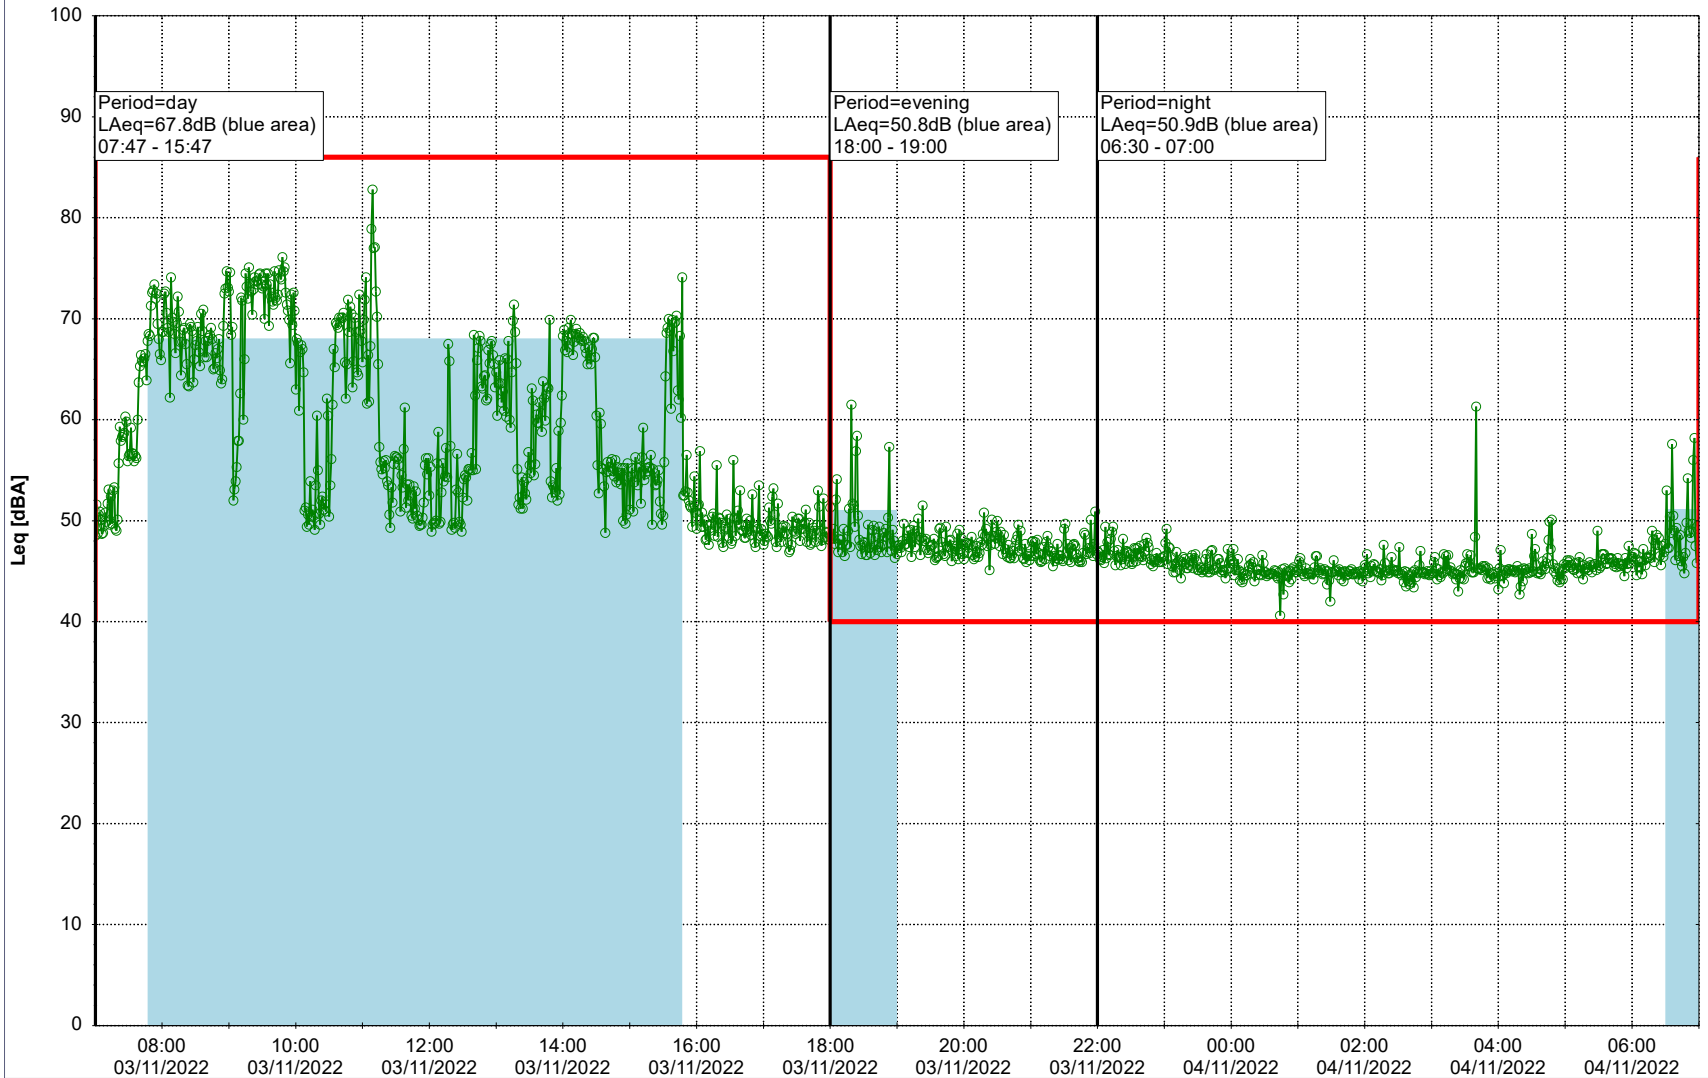

Noise Time Related Diagram

03/11/2022
04/11/2022

○○○○ MOP_NS01