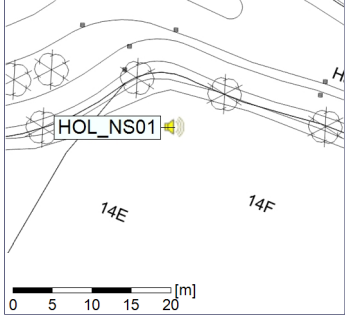

Project: Kronos Sydhavnen
Construction: Havneholmen
Location: N-V

Plan View

Remarks

...

Noise Time Related Diagram

11/11/2019
12/11/2019

○ ○ ○ ○ HOL_NS01

Project: Kronos Sydhavnen
Construction: Havneholmen
Location: N-V

Plan View

Remarks

...

Noise Time Related Diagram

12/11/2019
13/11/2019

o o o o HOL_NS01

Project: Kronos Sydhavnen
Construction: Havneholmen
Location: N-V

Plan View

Noise Time Related Diagram

15/11/2019
16/11/2019

○ ○ ○ ○ HOL_NS01

Project: Kronos Sydhavnen
Construction: Havneholmen
Location: N-V

Plan View

Remarks

...

Noise Time Related Diagram