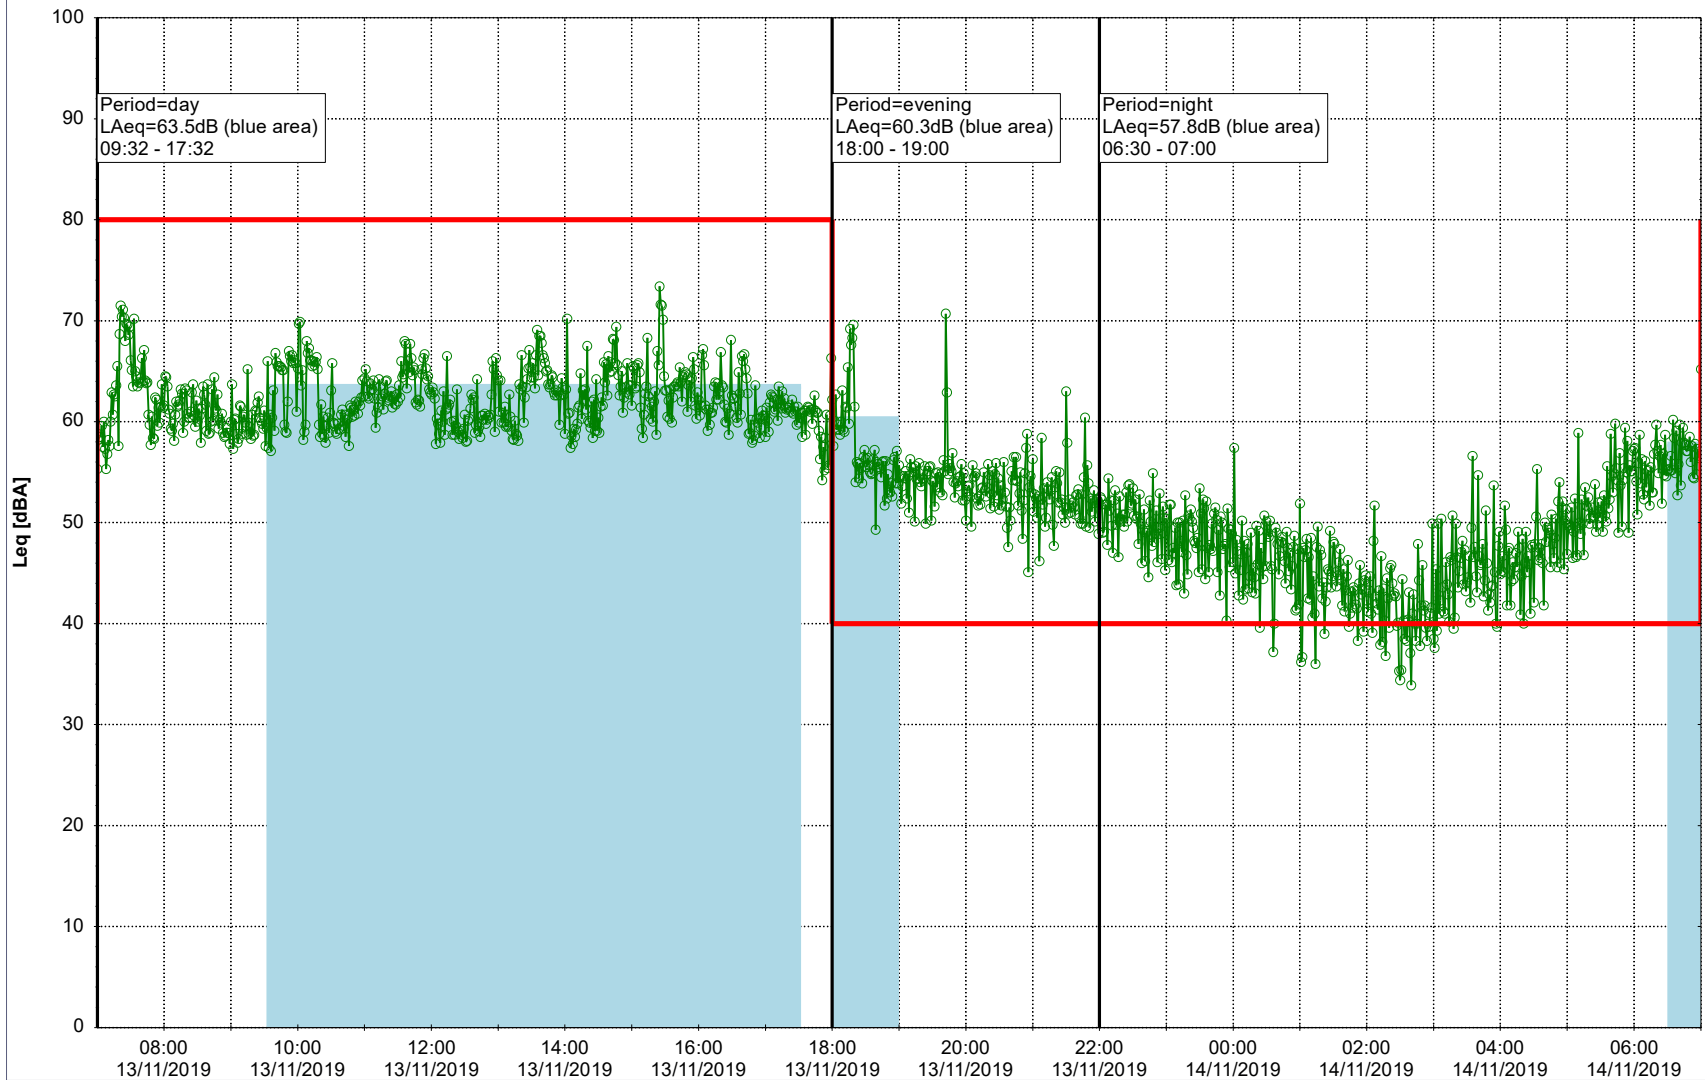

Plan View

Remarks

...

Noise Time Related Diagram

12/11/2019
13/11/2019

o o o o HOL_NS01

Project: Kronos Sydhavnen
Construction: Havneholmen
Location: N-V

Plan View

Remarks

...

Noise Time Related Diagram

13/11/2019
14/11/2019

○ ○ ○ ○ HOL_NS01

Project: Kronos Sydhavnen
Construction: Havneholmen
Location: N-V

Plan View

Remarks

...

Noise Time Related Diagram

14/11/2019
15/11/2019

○ ○ ○ ○ HOL_NS01

Project: Kronos Sydhavnen
Construction: Havneholmen
Location: N-V

Plan View

Remarks

...

Noise Time Related Diagram

15/11/2019
16/11/2019

○ ○ ○ ○ HOL_NS01

Project: Kronos Sydhavnen
Construction: Havneholmen
Location: N-V

Plan View

Remarks

...

Noise Time Related Diagram