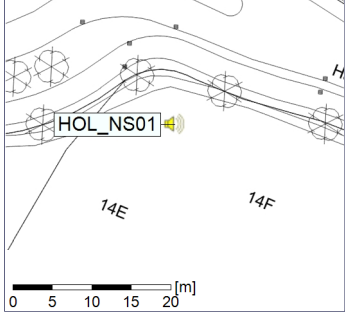

Remarks

...

Noise Time Related Diagram

13/11/2019
14/11/2019

○ ○ ○ ○ HOL_NS01

Project: Kronos Sydhavnen
Construction: Havneholmen
Location: N-V

Plan View

Remarks

...

Noise Time Related Diagram

14/11/2019
15/11/2019

○ ○ ○ ○ HOL_NS01

Project: Kronos Sydhavnen
Construction: Havneholmen
Location: N-V

Plan View

Remarks

...