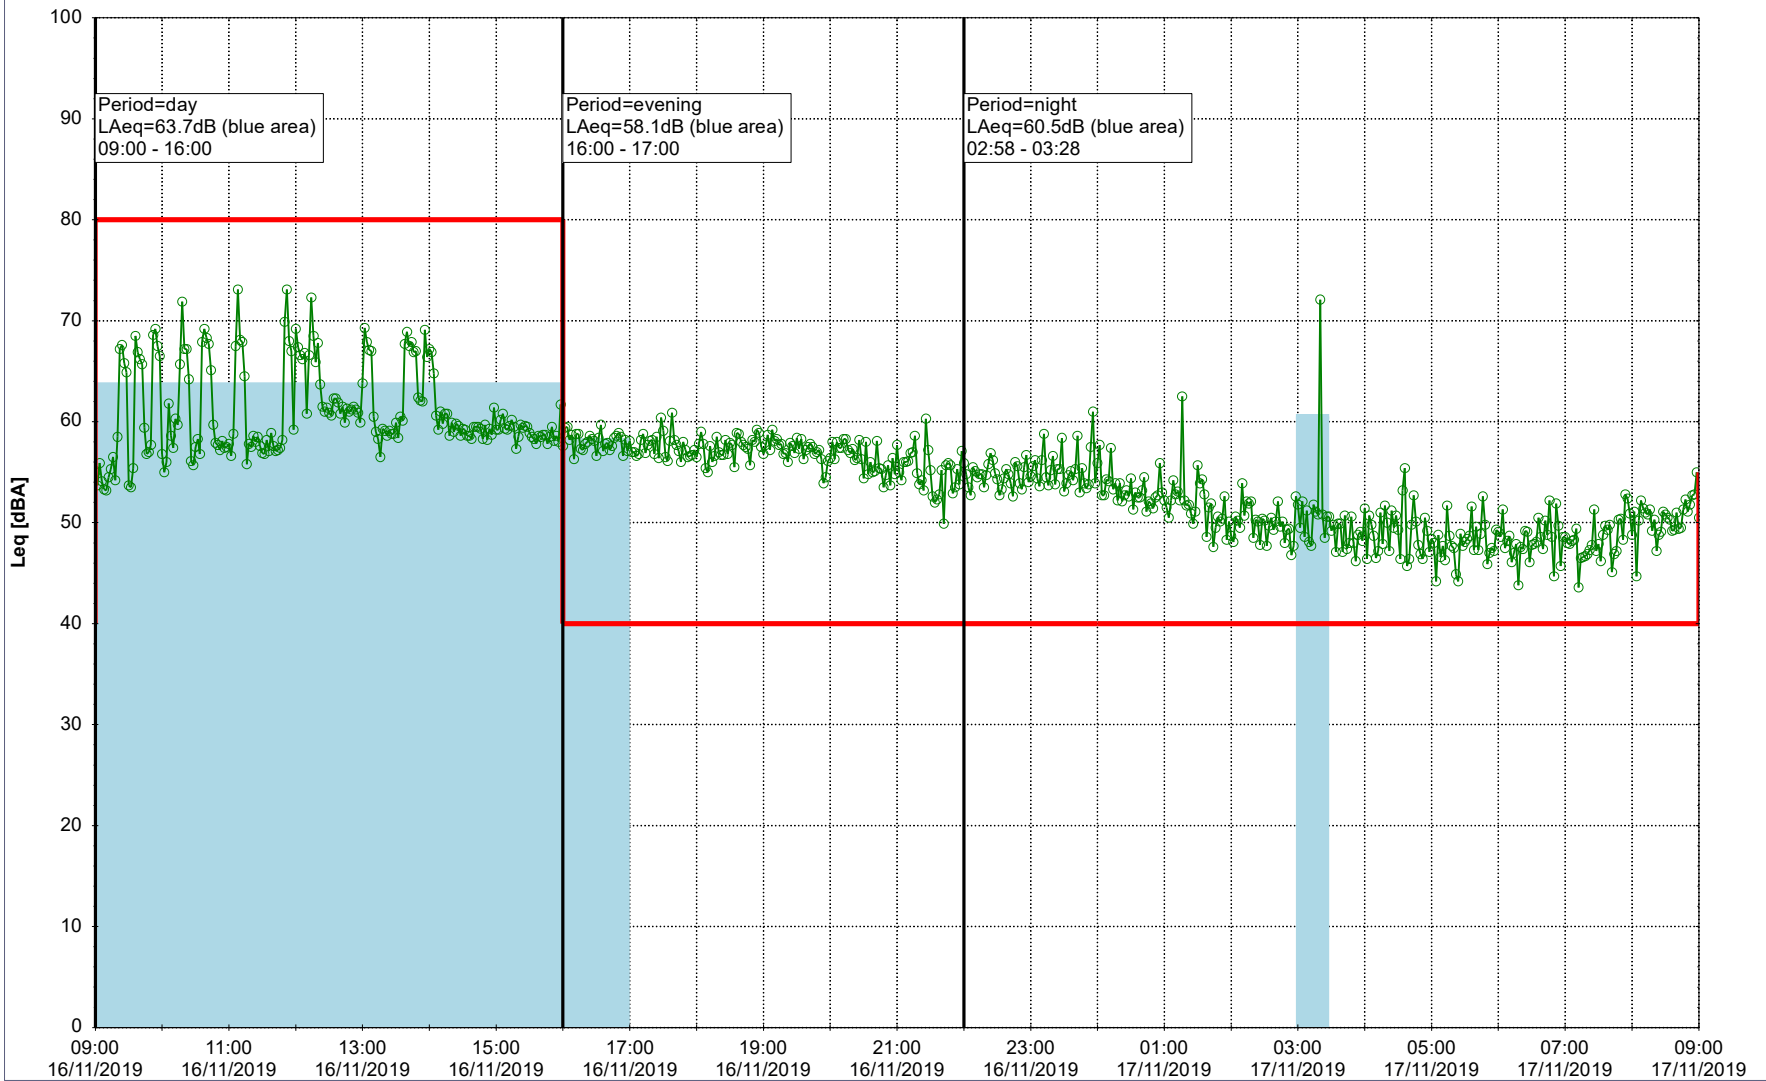

Noise Time Related Diagram

15/11/2019
16/11/2019

○ ○ ○ ○ HOL_NS01

Project: Kronos Sydhavnen
Construction: Havneholmen
Location: N-V

Plan View

Remarks

...

Noise Time Related Diagram

16/11/2019
17/11/2019

○ ○ ○ ○ HOL_NS01

Project: Kronos Sydhavnen
Construction: Havneholmen
Location: N-V

Plan View

Remarks

...

Noise Time Related Diagram

17/11/2019
18/11/2019