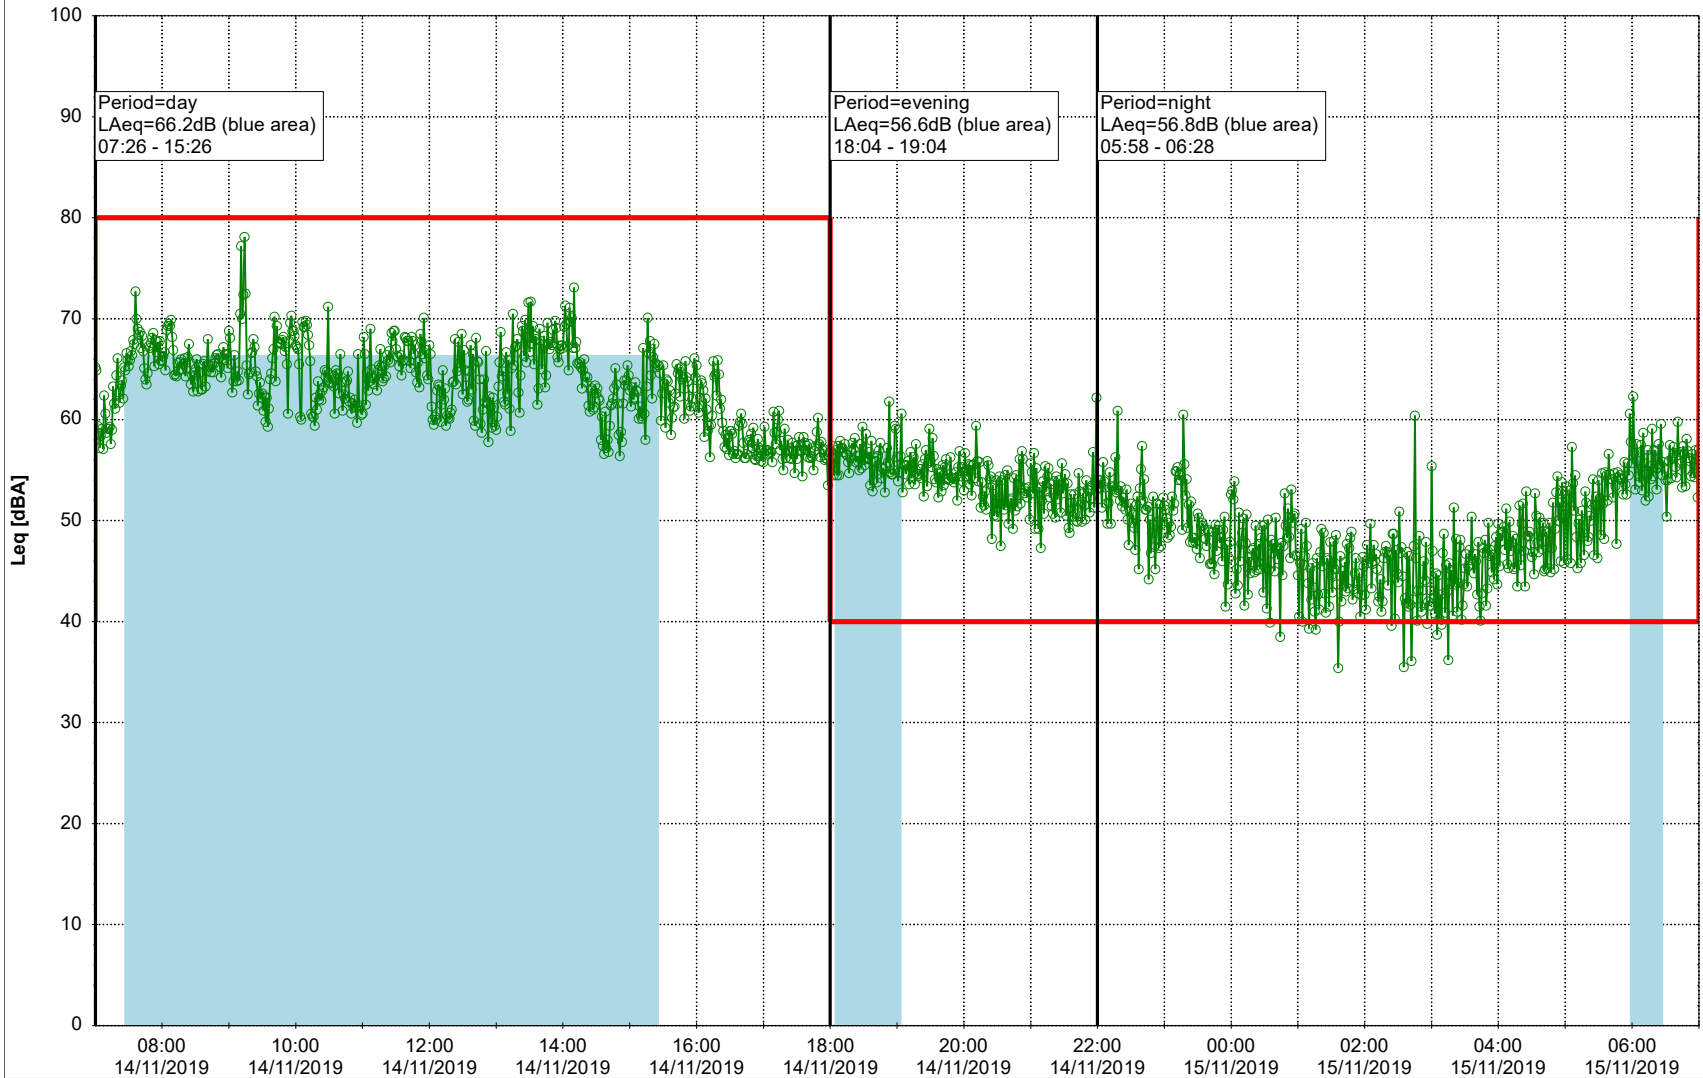

Remarks

...

Noise Time Related Diagram

13/11/2019
14/11/2019

○ ○ ○ ○ HOL_NS01

Project: Kronos Sydhavnen
Construction: Havneholmen
Location: N-V

Plan View

Remarks

...

Noise Time Related Diagram

14/11/2019
15/11/2019

○ ○ ○ ○ HOL_NS01

Project: Kronos Sydhavnen
Construction: Havneholmen
Location: N-V

Plan View

Remarks

...

Noise Time Related Diagram

15/11/2019
16/11/2019

○ ○ ○ ○ HOL_NS01

Project: Kronos Sydhavnen
Construction: Havneholmen
Location: N-V

Plan View

Remarks

...

Noise Time Related Diagram