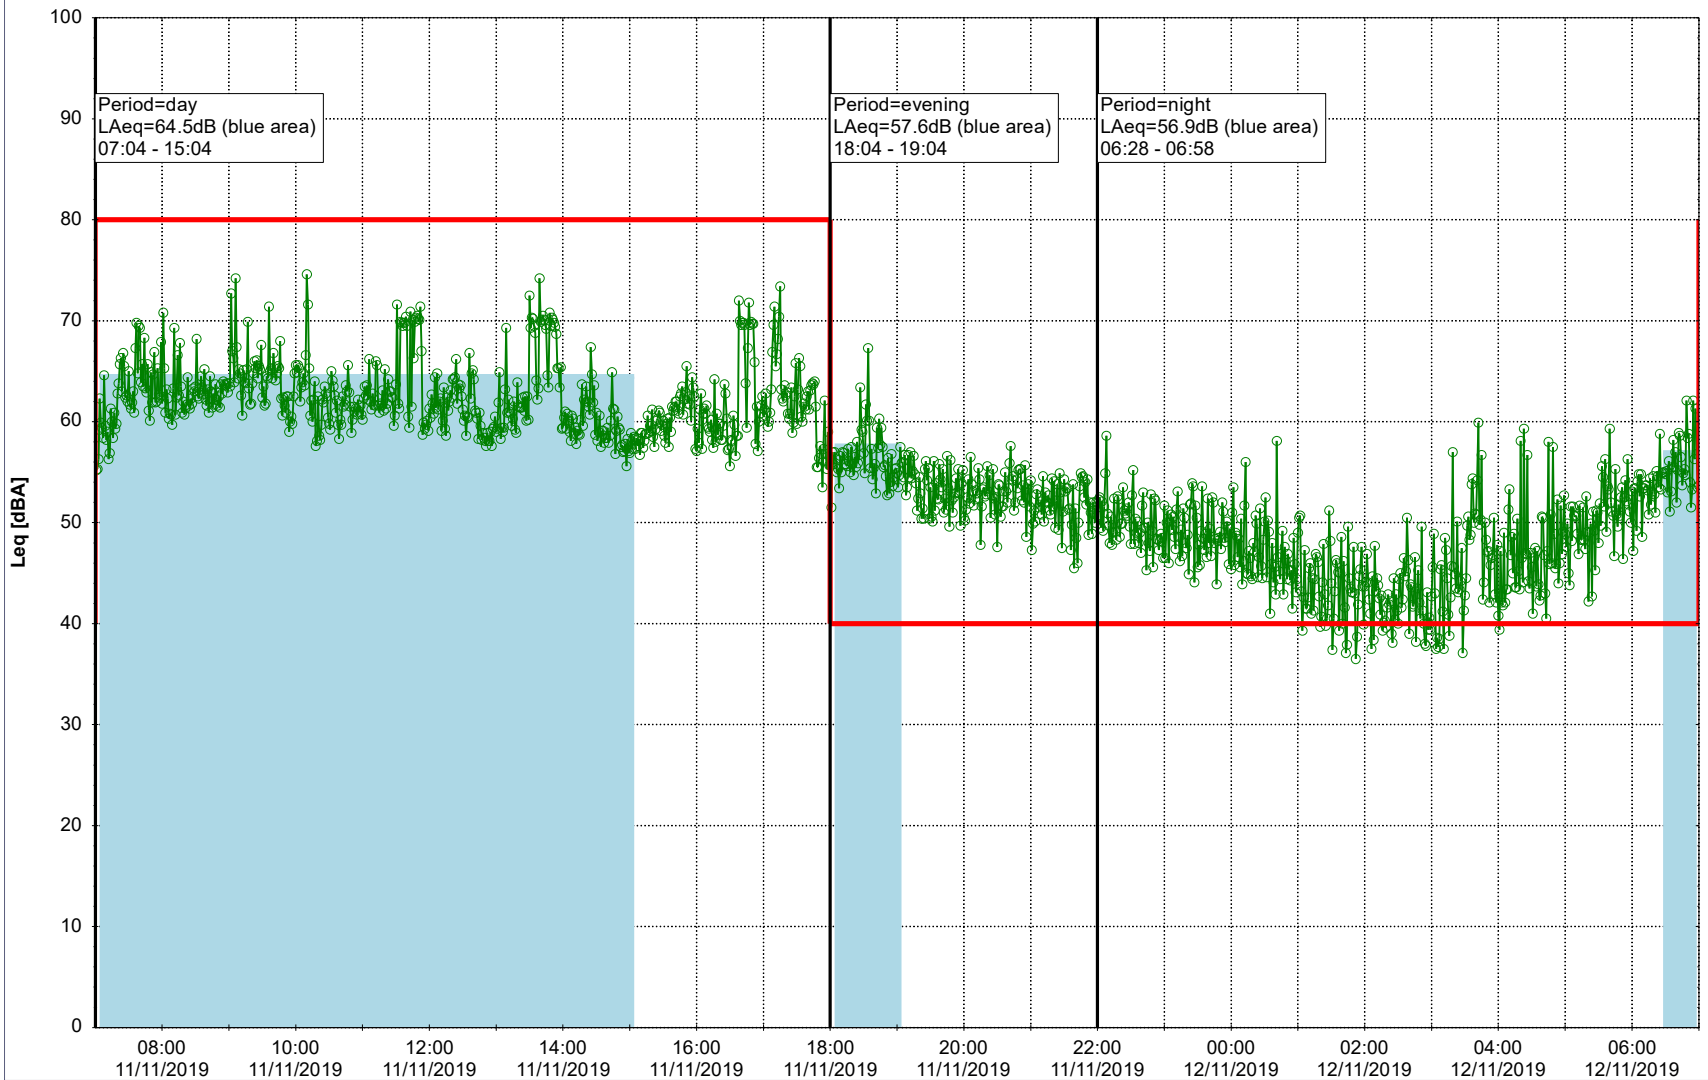

Project: Kronos Sydhavnen
Construction: Havneholmen
Location: N-V

Plan View

Remarks

...

Noise Time Related Diagram

11/11/2019
12/11/2019

○ ○ ○ ○ HOL_NS01

Project: Kronos Sydhavnen
Construction: Havneholmen
Location: N-V

Plan View

Remarks

...

Noise Time Related Diagram

12/11/2019
13/11/2019

o o o o HOL_NS01

Project: Kronos Sydhavnen
Construction: Havneholmen
Location: N-V

Plan View

Remarks

...

Noise Time Related Diagram

13/11/2019
14/11/2019

○ ○ ○ ○ HOL_NS01

Project: Kronos Sydhavnen
Construction: Havneholmen
Location: N-V

Plan View

Remarks

...

Noise Time Related Diagram

14/11/2019
15/11/2019

○ ○ ○ ○ HOL_NS01

Project: Kronos Sydhavnen
Construction: Havneholmen
Location: N-V

Plan View

Remarks

...