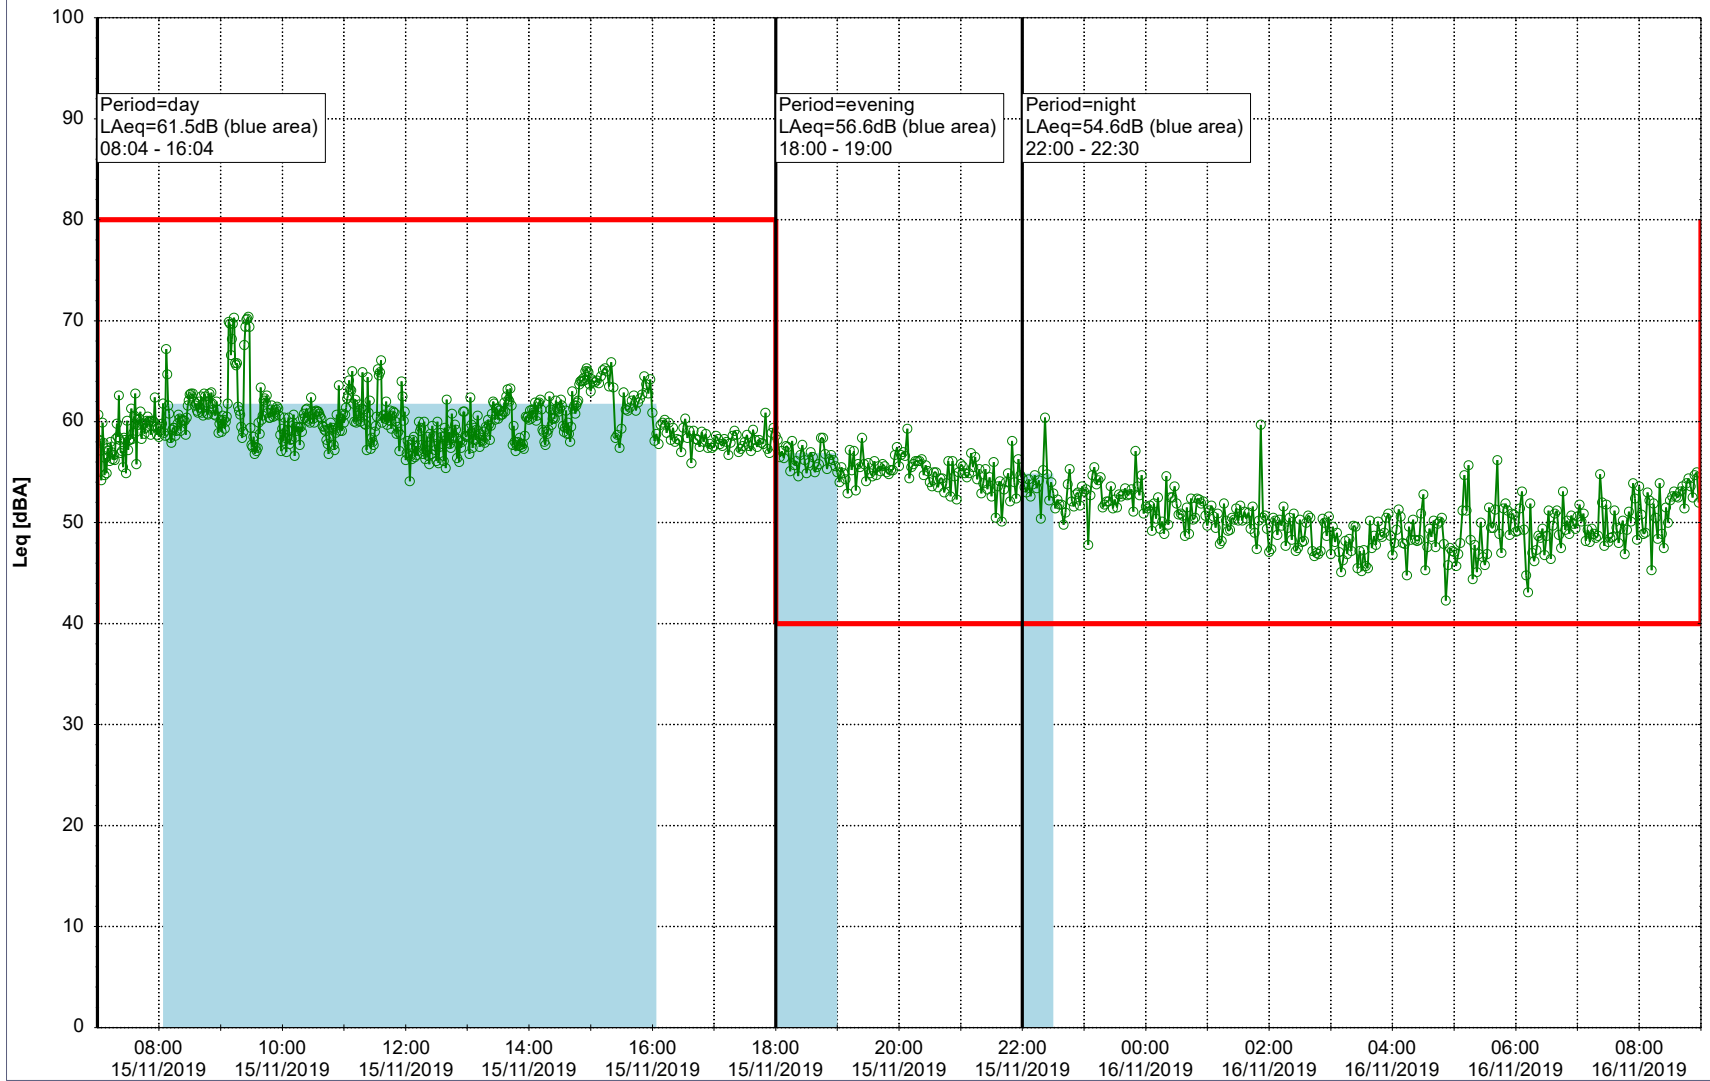

...

Noise Time Related Diagram

14/11/2019
15/11/2019

○ ○ ○ ○ HOL_NS01

Project: Kronos Sydhavnen
Construction: Havneholmen
Location: N-V

Plan View

Remarks

...

Noise Time Related Diagram

15/11/2019
16/11/2019

○ ○ ○ ○ HOL_NS01

Project: Kronos Sydhavnen
Construction: Havneholmen
Location: N-V

Plan View

Remarks

...

Noise Time Related Diagram

16/11/2019
17/11/2019

○ ○ ○ ○ HOL_NS01

Project: Kronos Sydhavnen
Construction: Havneholmen
Location: N-V

Plan View

Remarks

...

Noise Time Related Diagram

17/11/2019
18/11/2019