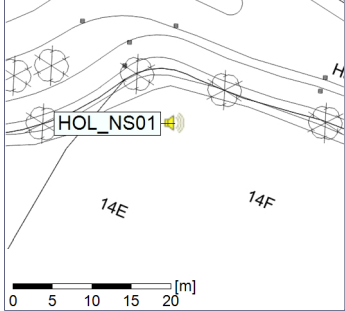

Noise Time Related Diagram

15/11/2019
16/11/2019

○ ○ ○ ○ HOL_NS01

Project: Kronos Sydhavnen
Construction: Havneholmen
Location: N-V

Plan View

Remarks

...

Noise Time Related Diagram

16/11/2019
17/11/2019

○ ○ ○ ○ HOL_NS01

Project: Kronos Sydhavnen
Construction: Havneholmen
Location: N-V

Plan View

Remarks

...

Noise Time Related Diagram

17/11/2019
18/11/2019