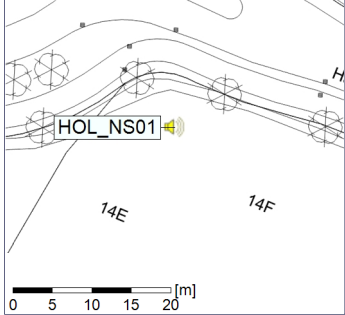

Plan View

Remarks

...

Noise Time Related Diagram

12/11/2019
13/11/2019

o o o o HOL_NS01

Project: Kronos Sydhavnen
Construction: Havneholmen
Location: N-V

Plan View