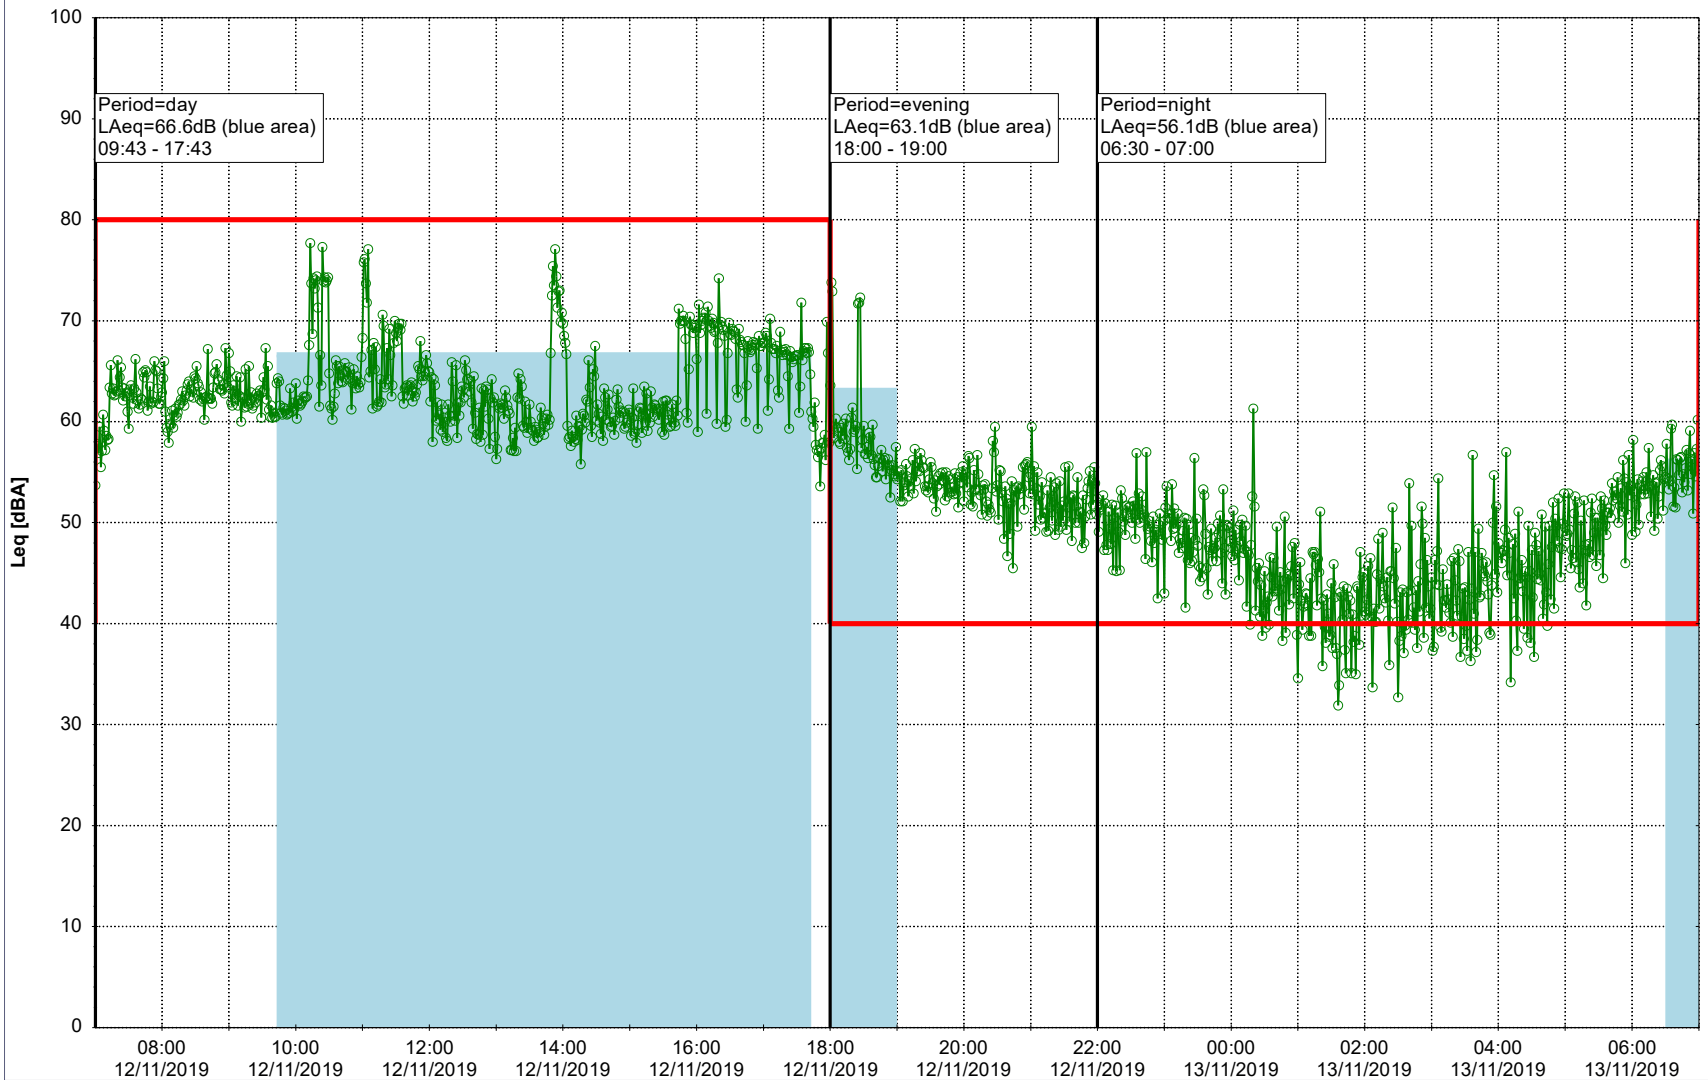

Plan View

Remarks

...

Noise Time Related Diagram

12/11/2019
13/11/2019

o o o o HOL_NS01

Project: Kronos Sydhavnen
Construction: Havneholmen
Location: N-V

Plan View

Remarks

...

Noise Time Related Diagram

13/11/2019
14/11/2019

○ ○ ○ ○ HOL_NS01

Project: Kronos Sydhavnen
Construction: Havneholmen
Location: N-V

Plan View

Remarks

...

Noise Time Related Diagram

14/11/2019
15/11/2019

○ ○ ○ ○ HOL_NS01

Project: Kronos Sydhavnen
Construction: Havneholmen
Location: N-V

Plan View

Remarks

...

Noise Time Related Diagram

15/11/2019
16/11/2019

○ ○ ○ ○ HOL_NS01

Project: Kronos Sydhavnen
Construction: Havneholmen
Location: N-V

Plan View

Remarks

...

Noise Time Related Diagram