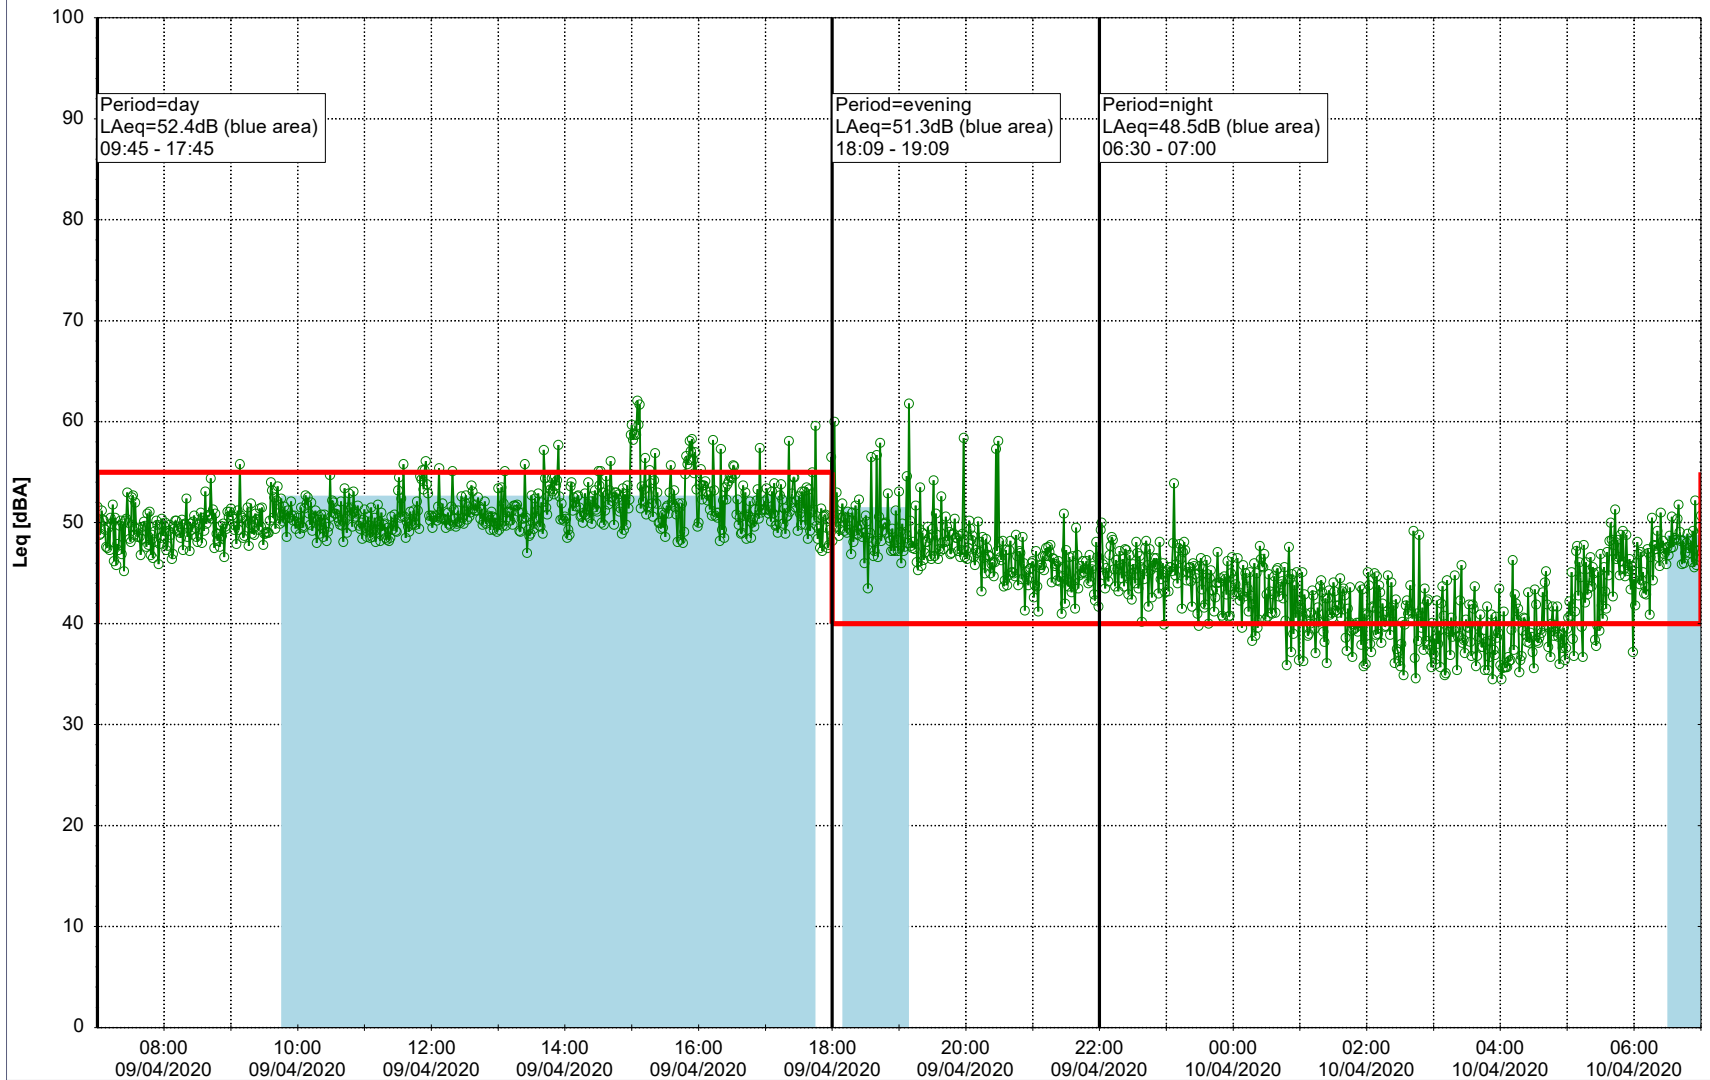

SLU_NS01

Project: Kronos Sydhavnen
Construction: Sluseholmen
Location: N-V

Plan View

Remarks

...

Noise Time Related Diagram

09/04/2020
10/04/2020

○○○ SLU_NS01

Project: Kronos Sydhavnen
Construction: Sluseholmen
Location: N-V

Plan View

Remarks

...

Noise Time Related Diagram

10/04/2020
11/04/2020

○○○○ SLU_NS01

Project: Kronos Sydhavnen
Construction: Sluseholmen
Location: N-V

Plan View

Remarks

...

Noise Time Related Diagram

11/04/2020
12/04/2020

SLU_NS01

Project: Kronos Sydhavnen
Construction: Sluseholmen
Location: N-V

Plan View