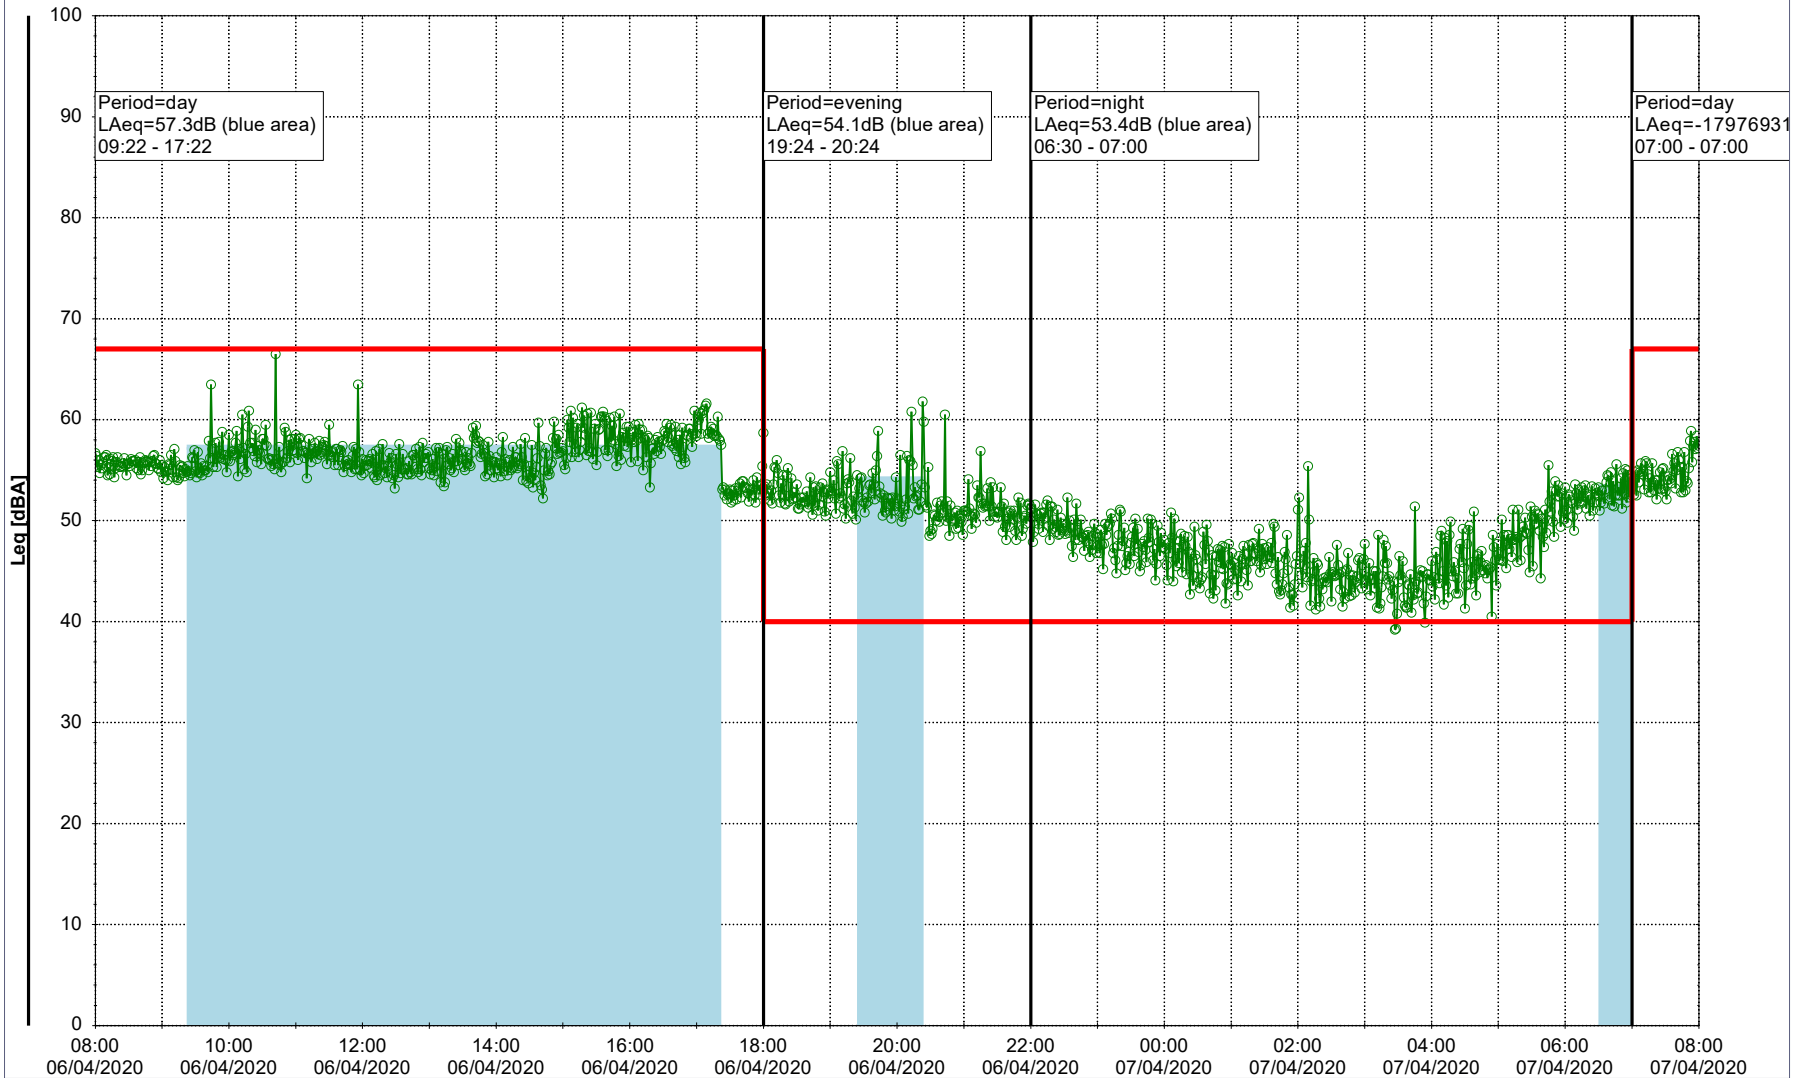

Project: Kronos Sydhavnen
Construction: Sluseholmen
Location: N-V

Plan View

0 5 10 15 20 [m]

Remarks

...

Noise Time Related Diagram

06/04/2020
07/04/2020

○○○○ SLU_NS01

Project: Kronos Sydhavnen
Construction: Sluseholmen
Location: N-V

Plan View

0 5 10 15 20 [m]

Remarks

...

Noise Time Related Diagram

07/04/2020

08/04/2020

○○○○ SLU_NS01

Project: Kronos Sydhavnen
Construction: Sluseholmen
Location: N-V

Plan View

0 5 10 15 20 [m]

Remarks

...

Noise Time Related Diagram

08/04/2020
09/04/2020

Plan View

Remarks

...

Noise Time Related Diagram

11/04/2020
12/04/2020

SLU_NS01

Project: Kronos Sydhavnen
Construction: Sluseholmen
Location: N-V

Plan View