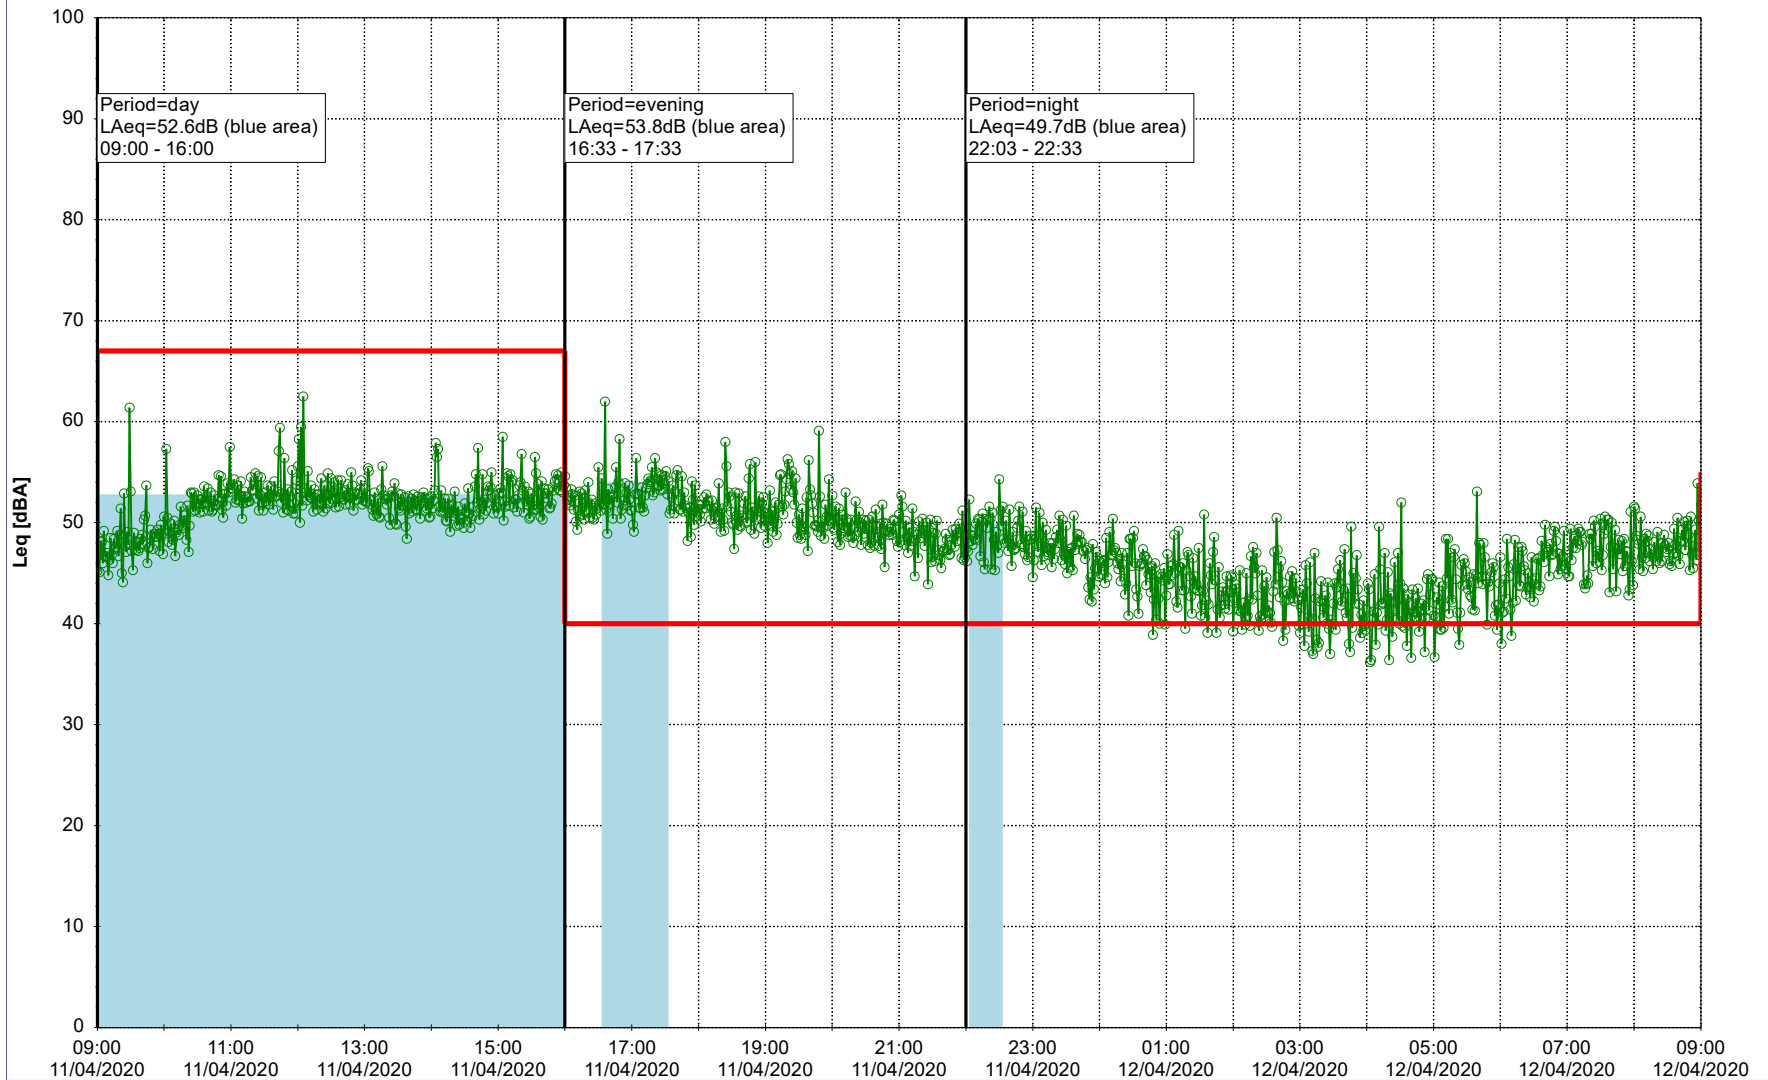

Project: Kronos Sydhavnen
Construction: Sluseholmen
Location: N-V

Plan View

Remarks

...

Noise Time Related Diagram

10/04/2020
11/04/2020

○○○○ SLU_NS01

Project: Kronos Sydhavnen
Construction: Sluseholmen
Location: N-V

Plan View

Remarks

...

Noise Time Related Diagram

11/04/2020
12/04/2020

SLU_NS01

Project: Kronos Sydhavnen
Construction: Sluseholmen
Location: N-V

Plan View