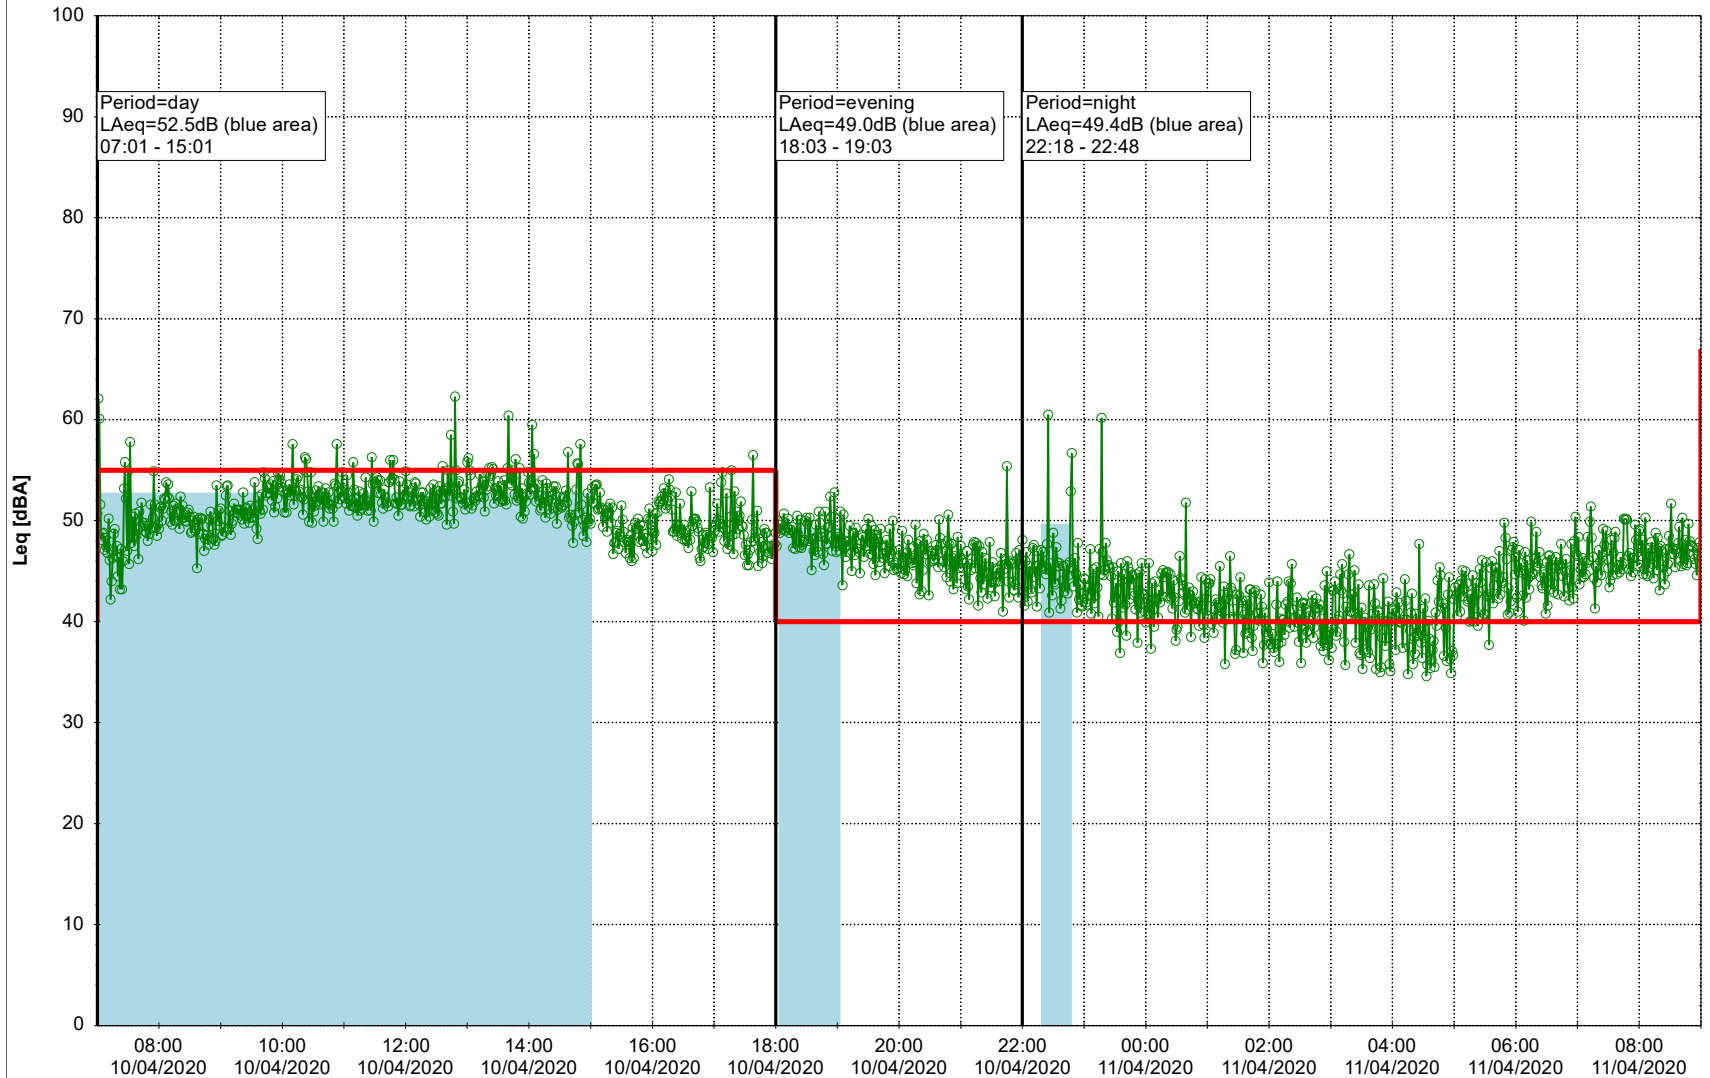

Project: Kronos Sydhavnen
Construction: Sluseholmen
Location: N-V

Plan View

Remarks

...

Noise Time Related Diagram

10/04/2020
11/04/2020

○○○○ SLU_NS01

Project: Kronos Sydhavnen
Construction: Sluseholmen
Location: N-V

Plan View

Remarks

...

Noise Time Related Diagram

11/04/2020
12/04/2020

SLU_NS01

Project: Kronos Sydhavnen
Construction: Sluseholmen
Location: N-V

Plan View