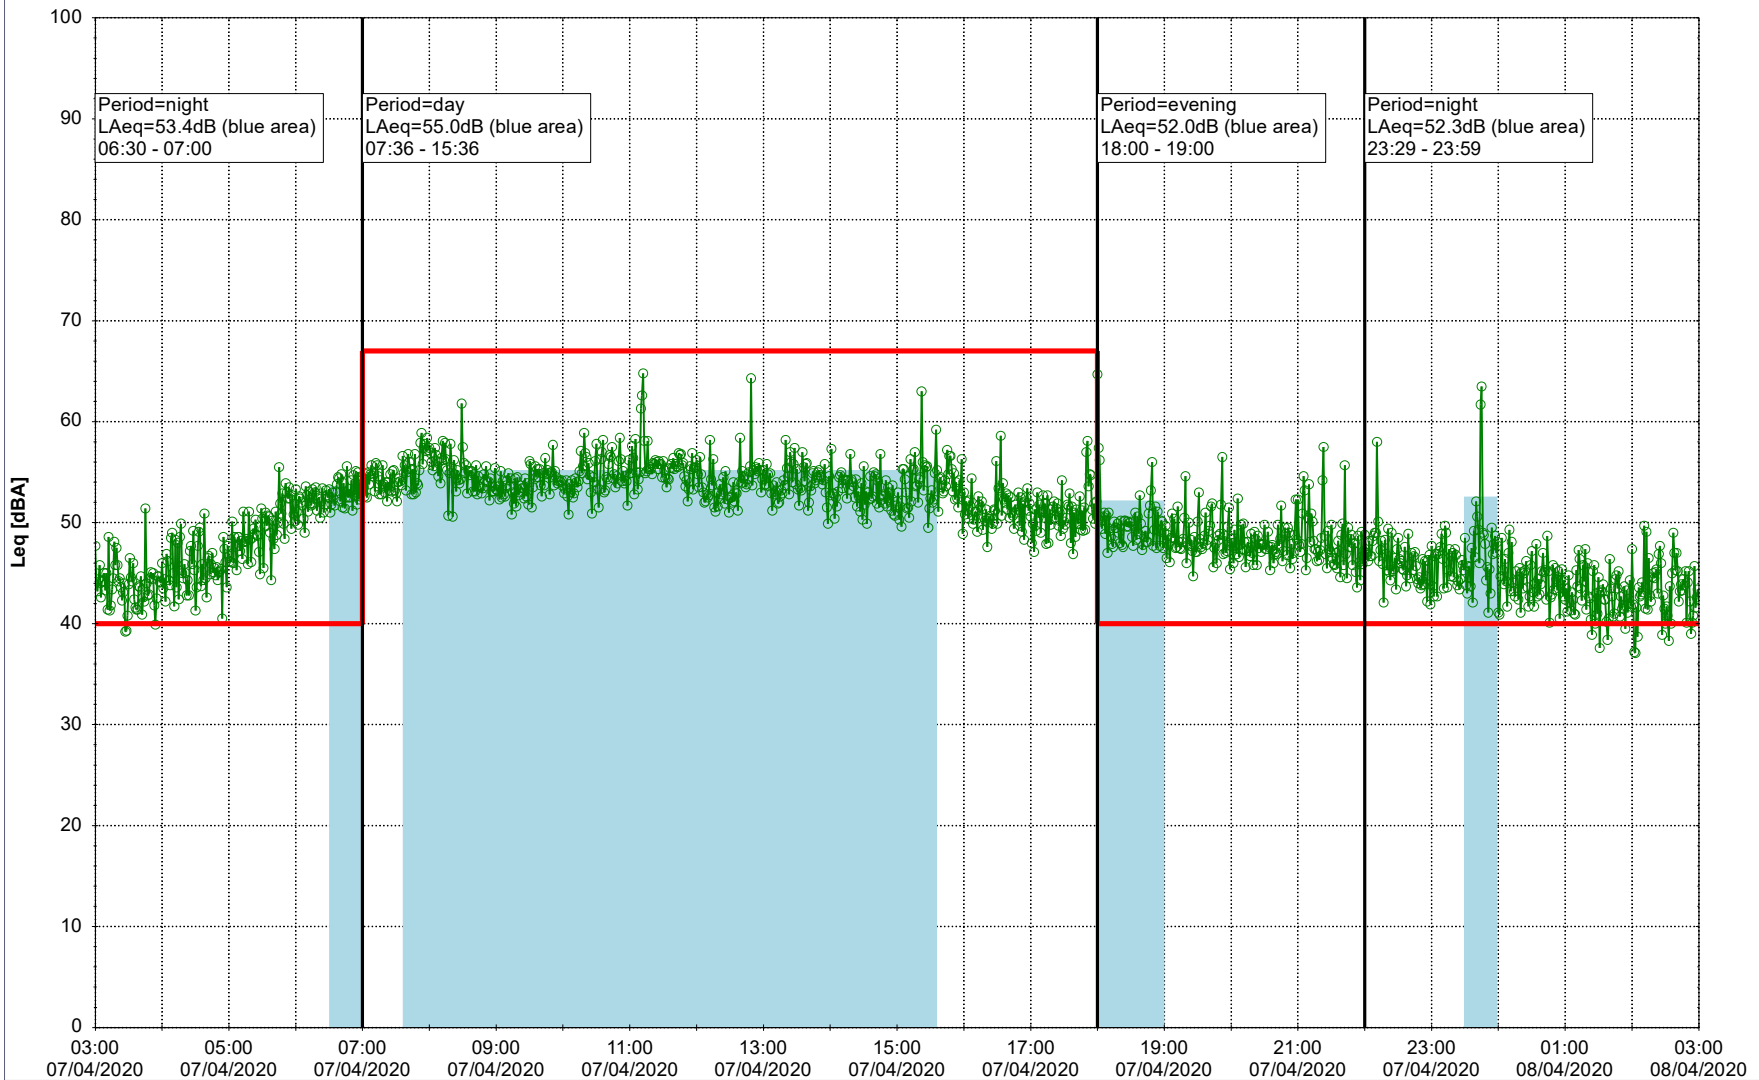

Project: Kronos Sydhavnen
Construction: Sluseholmen
Location: N-V

Plan View

0 5 10 15 20 [m]

Remarks

...

Noise Time Related Diagram

07/04/2020

08/04/2020

○○○○ SLU_NS01

Project: Kronos Sydhavnen
Construction: Sluseholmen
Location: N-V

Plan View

0 5 10 15 20 [m]

Remarks

...

Noise Time Related Diagram

08/04/2020
09/04/2020

Project: Kronos Sydhavnen
Construction: Sluseholmen
Location: N-V

Plan View

Remarks

...

Noise Time Related Diagram

10/04/2020
11/04/2020

○○○○ SLU_NS01

Project: Kronos Sydhavnen
Construction: Sluseholmen
Location: N-V

Plan View

Remarks

...

Noise Time Related Diagram

11/04/2020
12/04/2020

SLU_NS01

Project: Kronos Sydhavnen
Construction: Sluseholmen
Location: N-V

Plan View