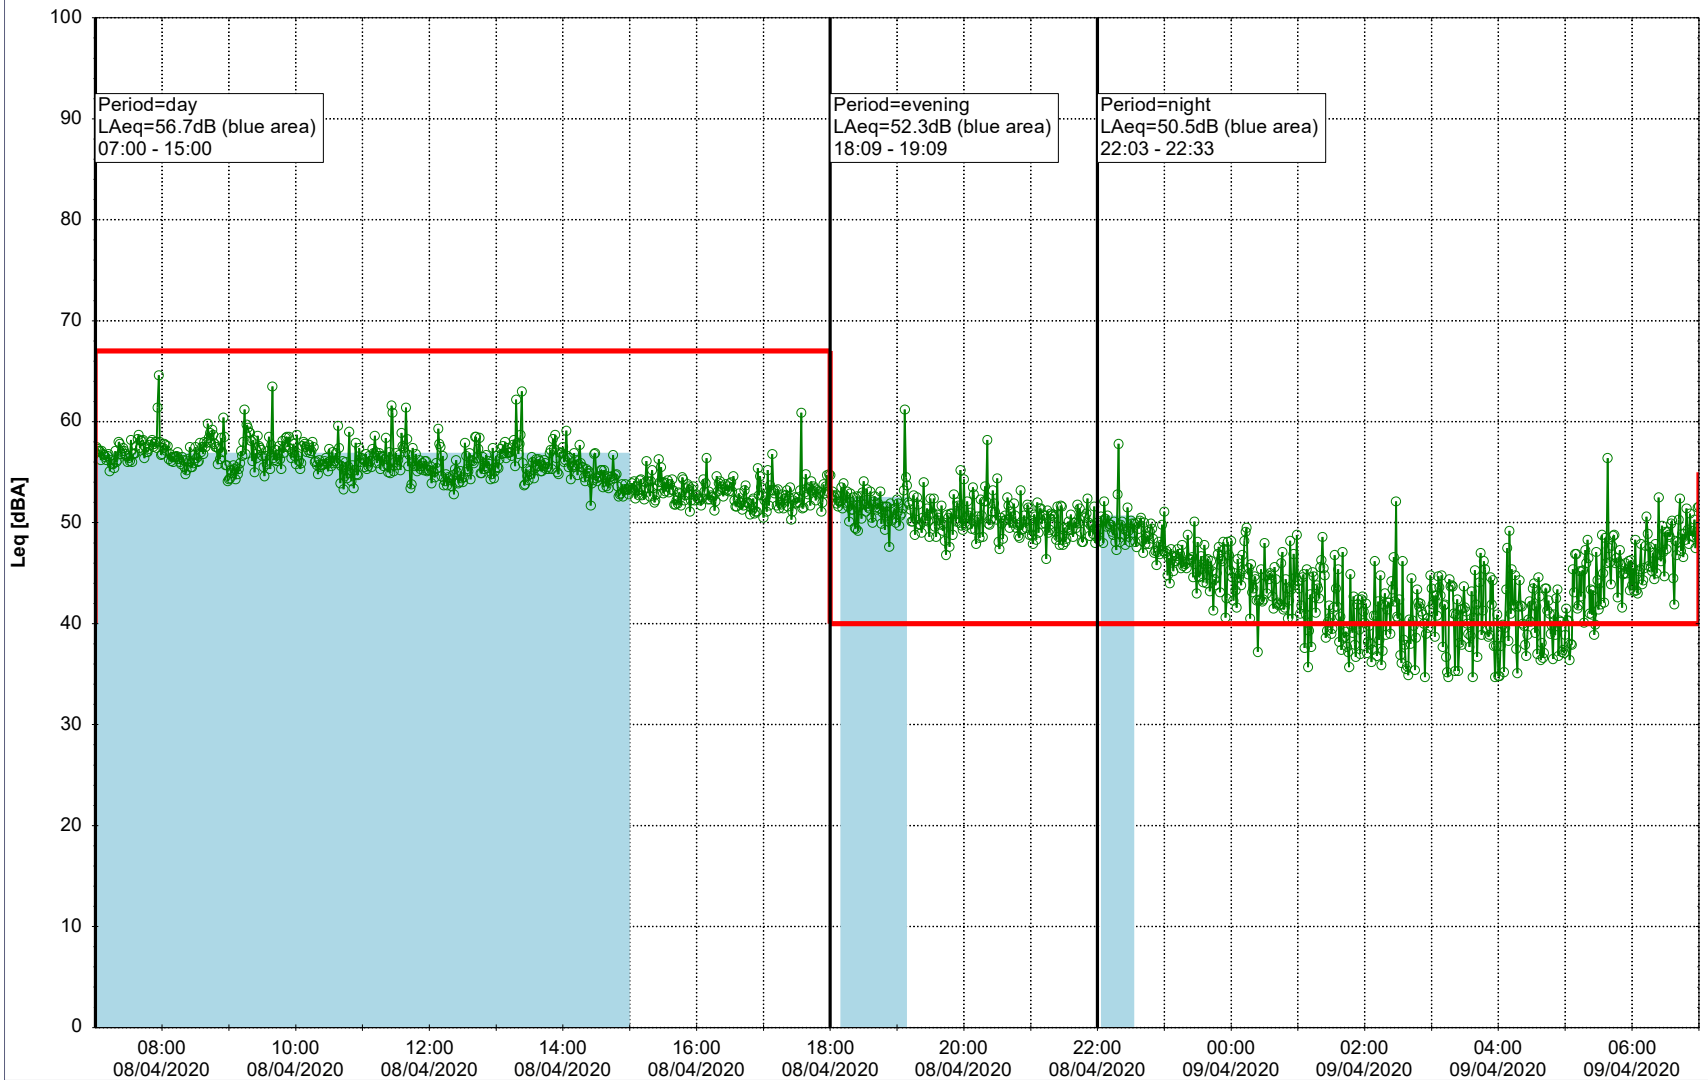

○○○○ SLU_NS01

Project: Kronos Sydhavnen
Construction: Sluseholmen
Location: N-V

Plan View

0 5 10 15 20 [m]

Remarks

...

Noise Time Related Diagram

08/04/2020
09/04/2020

SLU_NS01

Project: Kronos Sydhavnen
Construction: Sluseholmen
Location: N-V

Plan View

Remarks

...

Noise Time Related Diagram

09/04/2020
10/04/2020

○○○ SLU_NS01

Project: Kronos Sydhavnen
Construction: Sluseholmen
Location: N-V

Plan View

Remarks

...

Noise Time Related Diagram

10/04/2020
11/04/2020

○○○○ SLU_NS01

Project: Kronos Sydhavnen
Construction: Sluseholmen
Location: N-V

Plan View

Remarks

...

Noise Time Related Diagram

11/04/2020
12/04/2020

SLU_NS01

Project: Kronos Sydhavnen
Construction: Sluseholmen
Location: N-V

Plan View