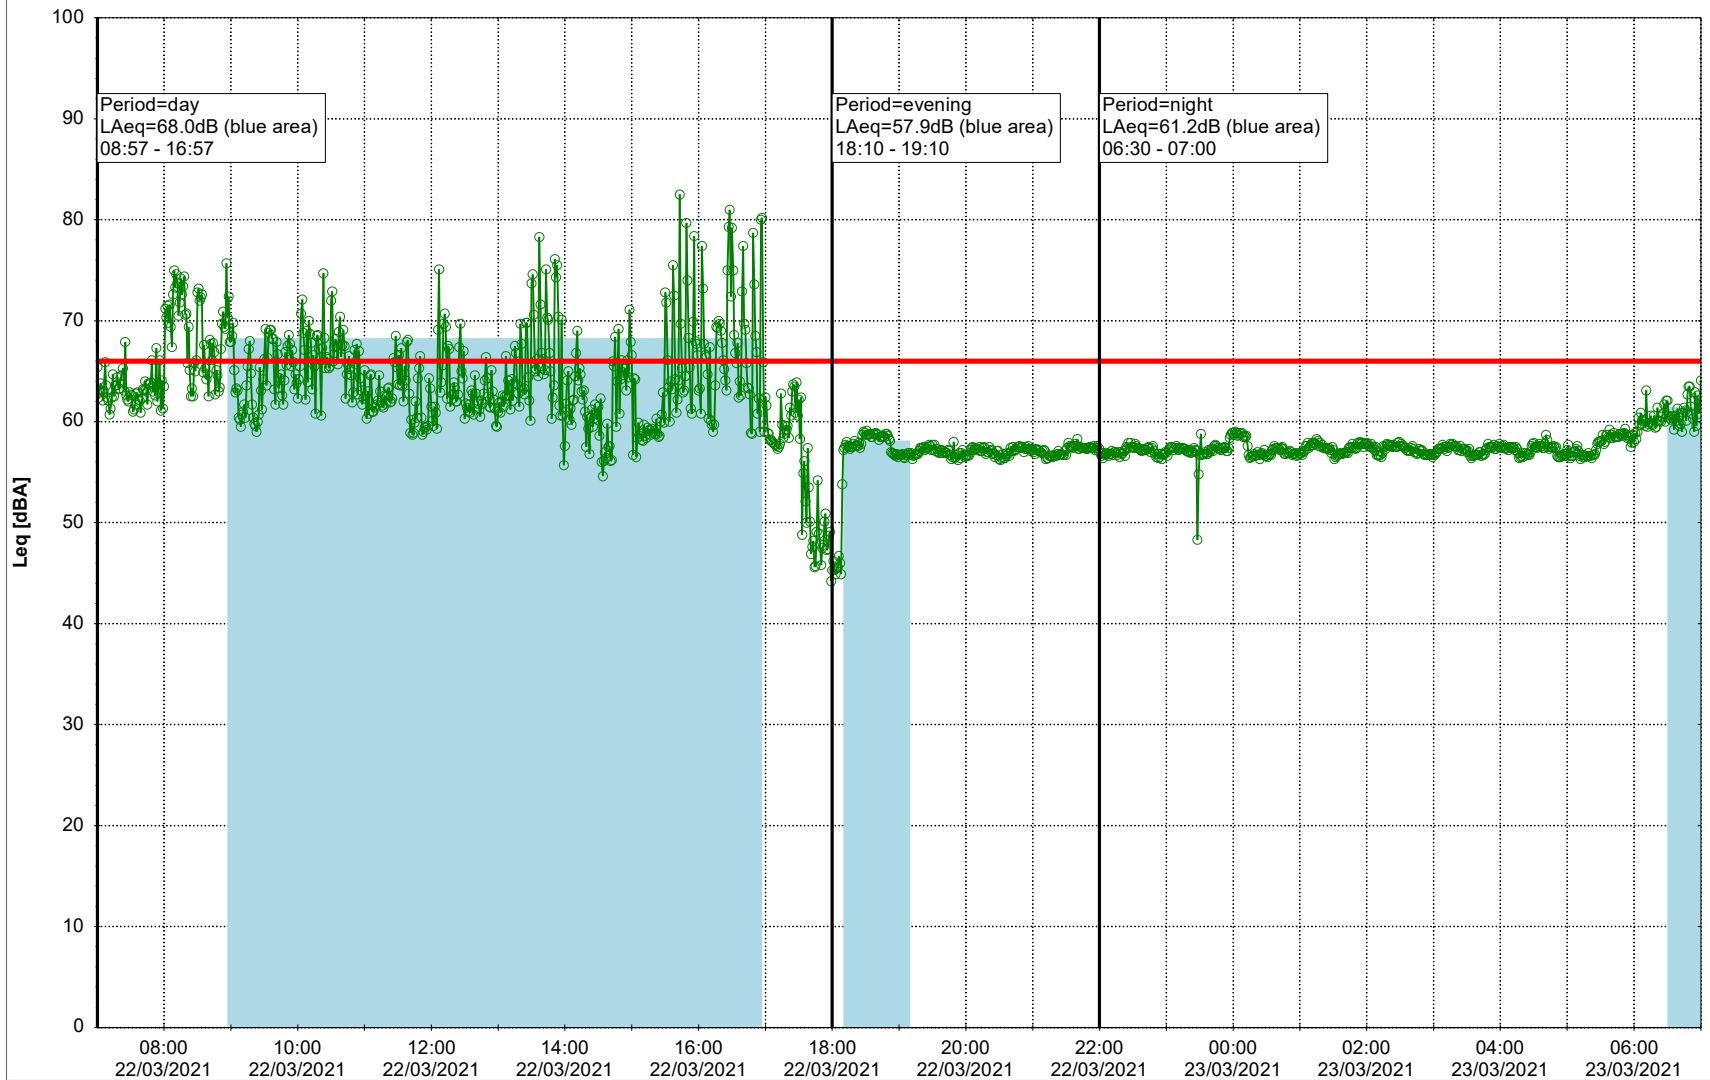

Project: Kronos Sydhavnen  
Construction: Enghave Brygge  
Location: N-V

Plan View

Remarks

- Ørsted Værket

### Noise Time Related Diagram

22/03/2021  
23/03/2021

○○○ EBR-OVK\_NS02

Project: Kronos Sydhavnen  
Construction: Enghave Brygge  
Location: N-V

Plan View

Remarks

- Ørsted Værket

### Noise Time Related Diagram

23/03/2021  
24/03/2021

○○○ EBR-OVK\_NS02

**Project:** Kronos Sydhavnen  
**Construction:** Enghave Brygge  
**Location:** N-V

Plan View

Remarks

- Ørsted Værket

### Noise Time Related Diagram

24/03/2021  
25/03/2021

○○○ EBR-OVK\_NS02

Project: Kronos Sydhavnen  
Construction: Enghave Brygge  
Location: N-V

Plan View

Remarks

- Ørsted Værket