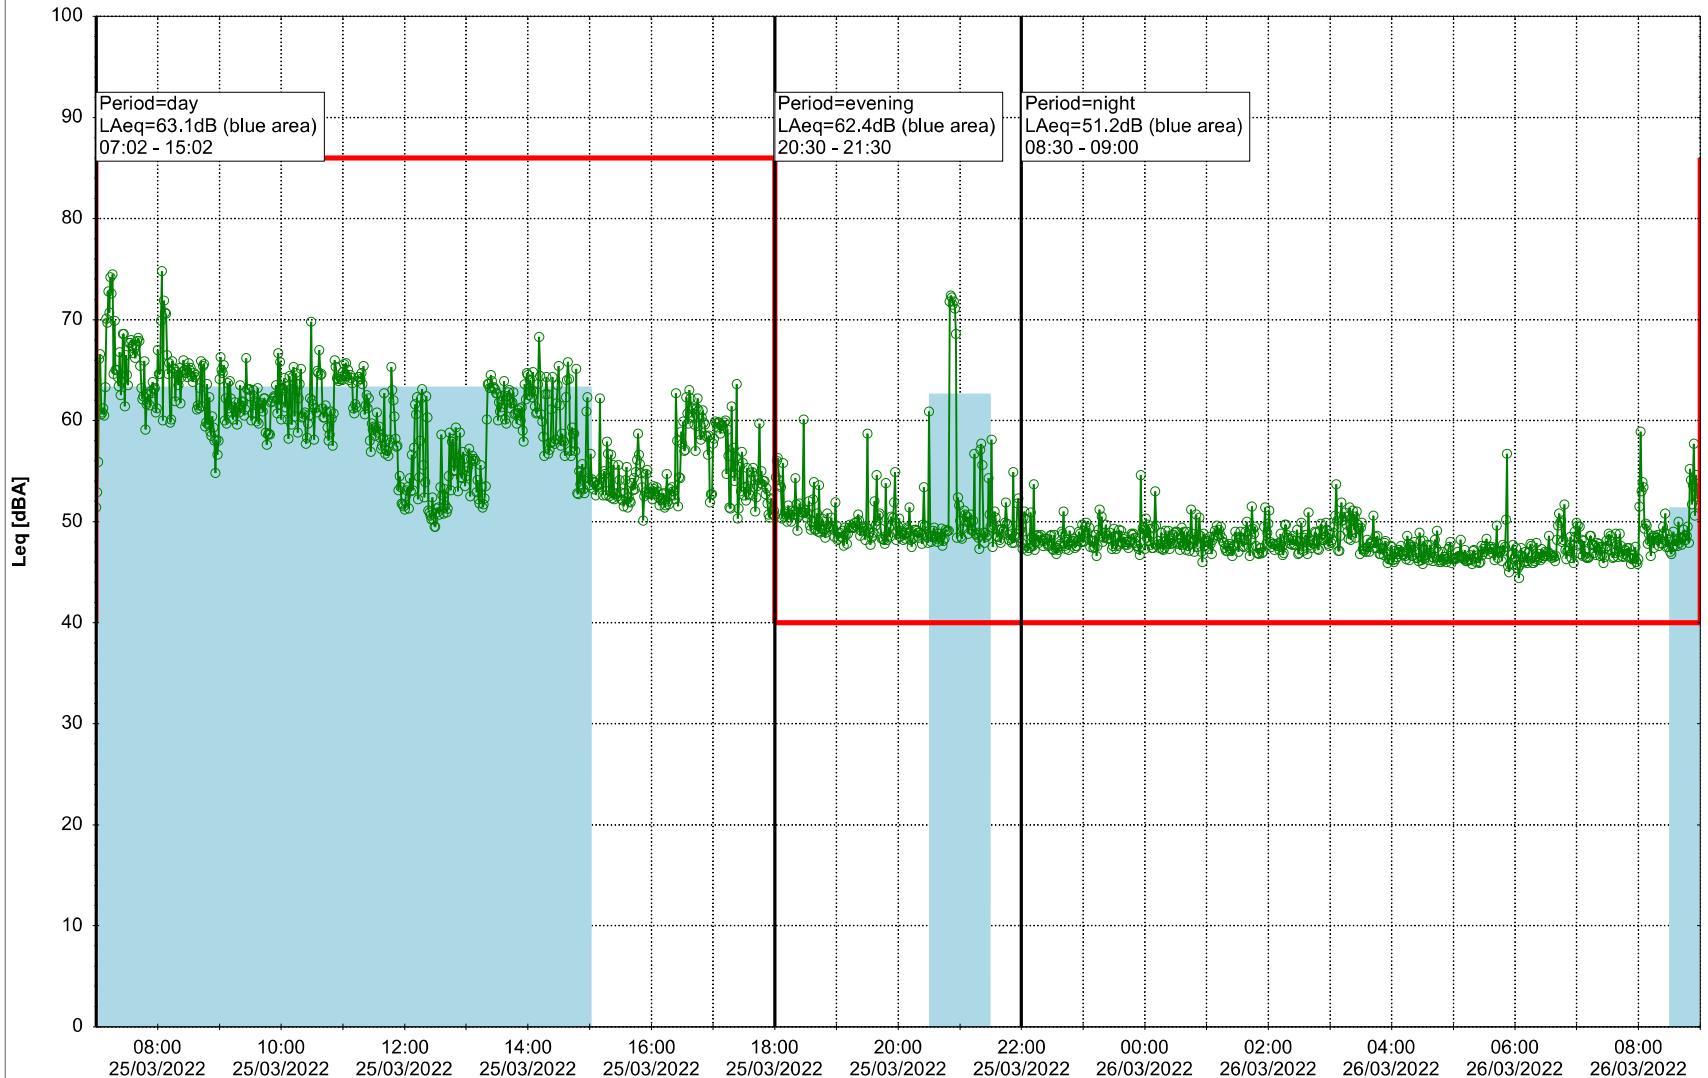

Noise Time Related Diagram

○○○○ MOP_NS01