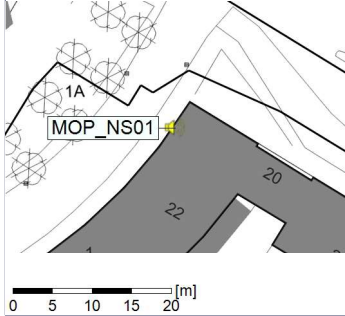

Project: Kronos Sydhavnen
Construction: Mozarts Plads
Location: N-V

25/03/2022
26/03/2022

Plan View