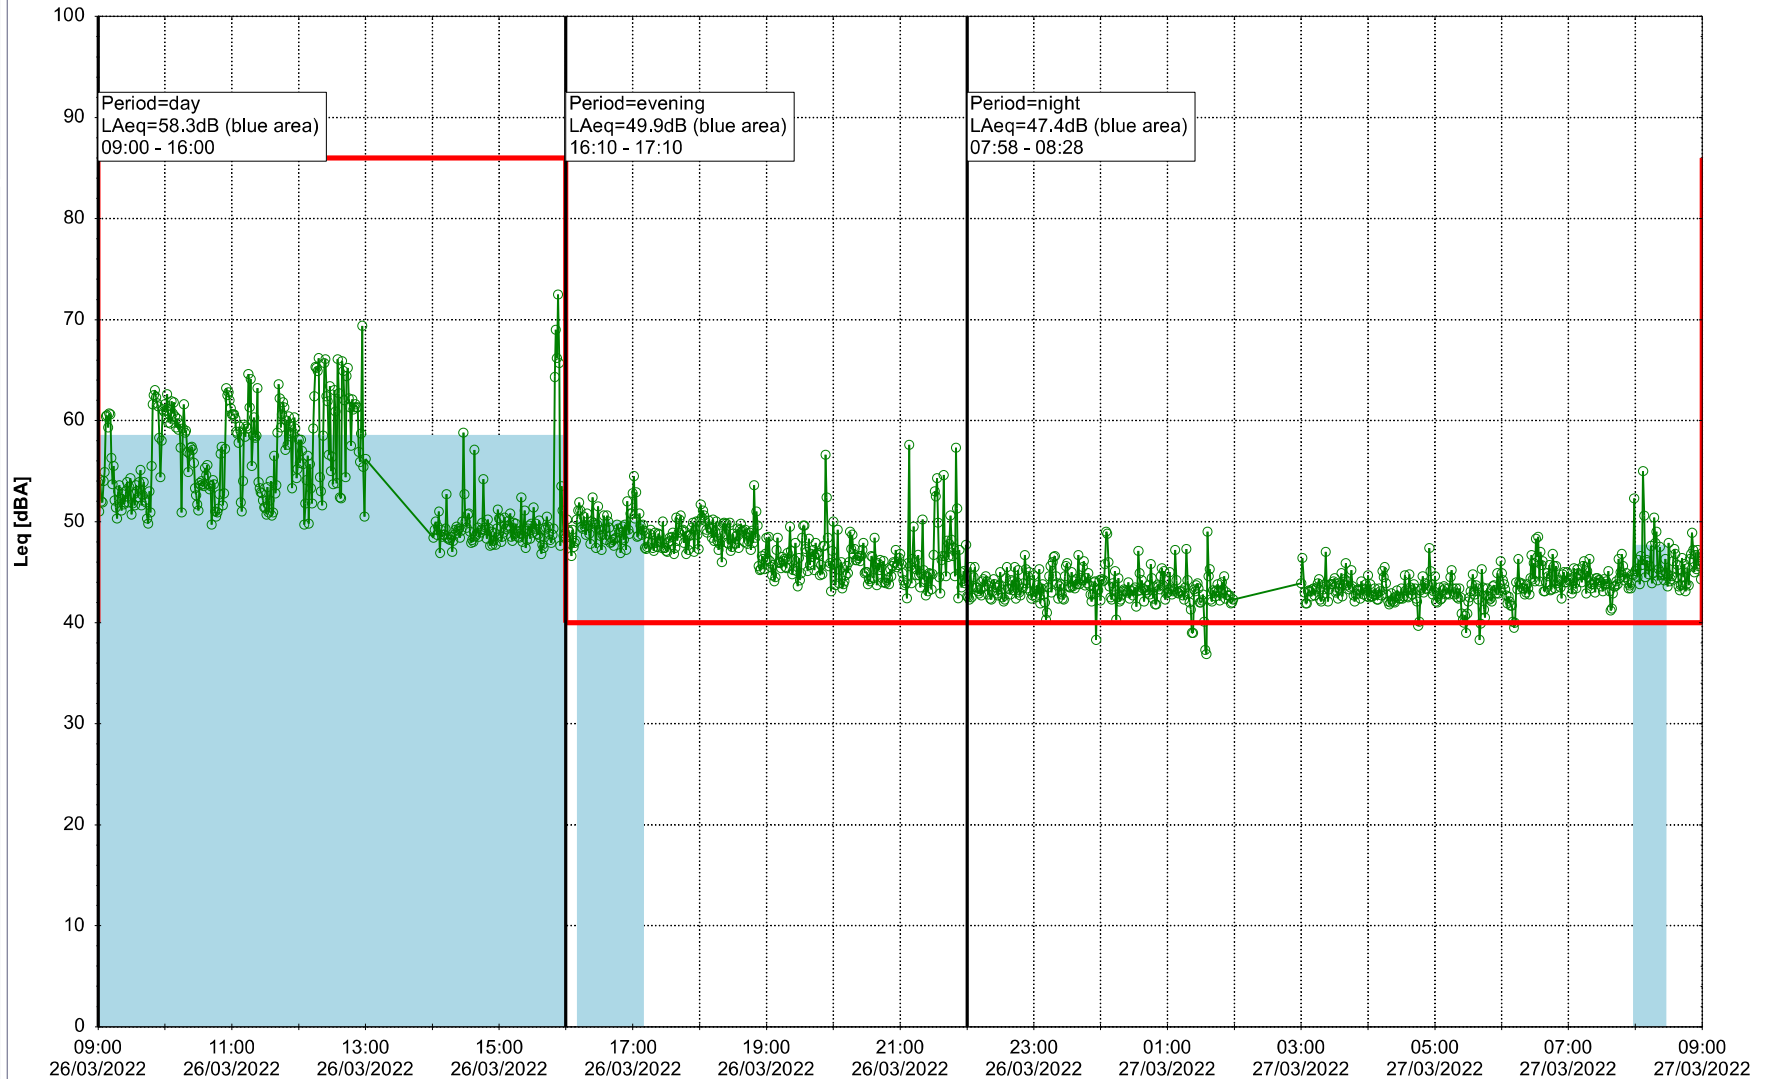

Noise Time Related Diagram

26/03/2022
27/03/2022

○○○○ MOP_NS01