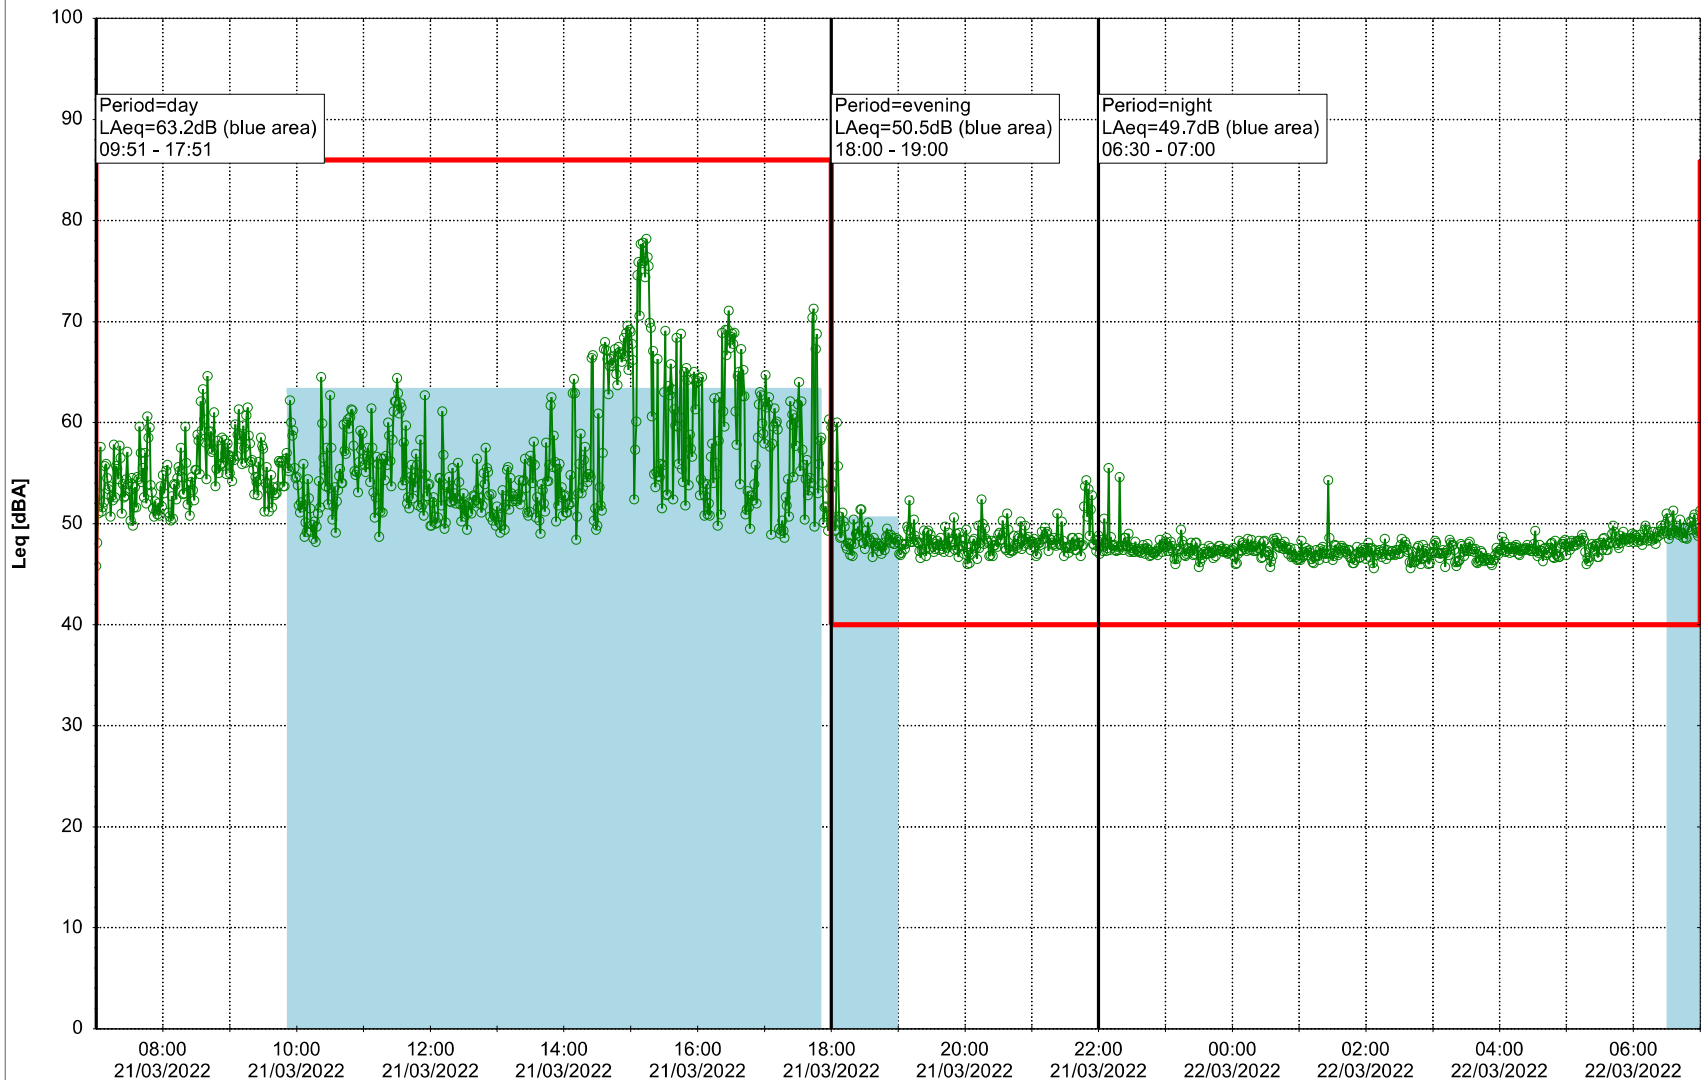

Noise Time Related Diagram

21/03/2022
22/03/2022

○○○○ MOP_NS01