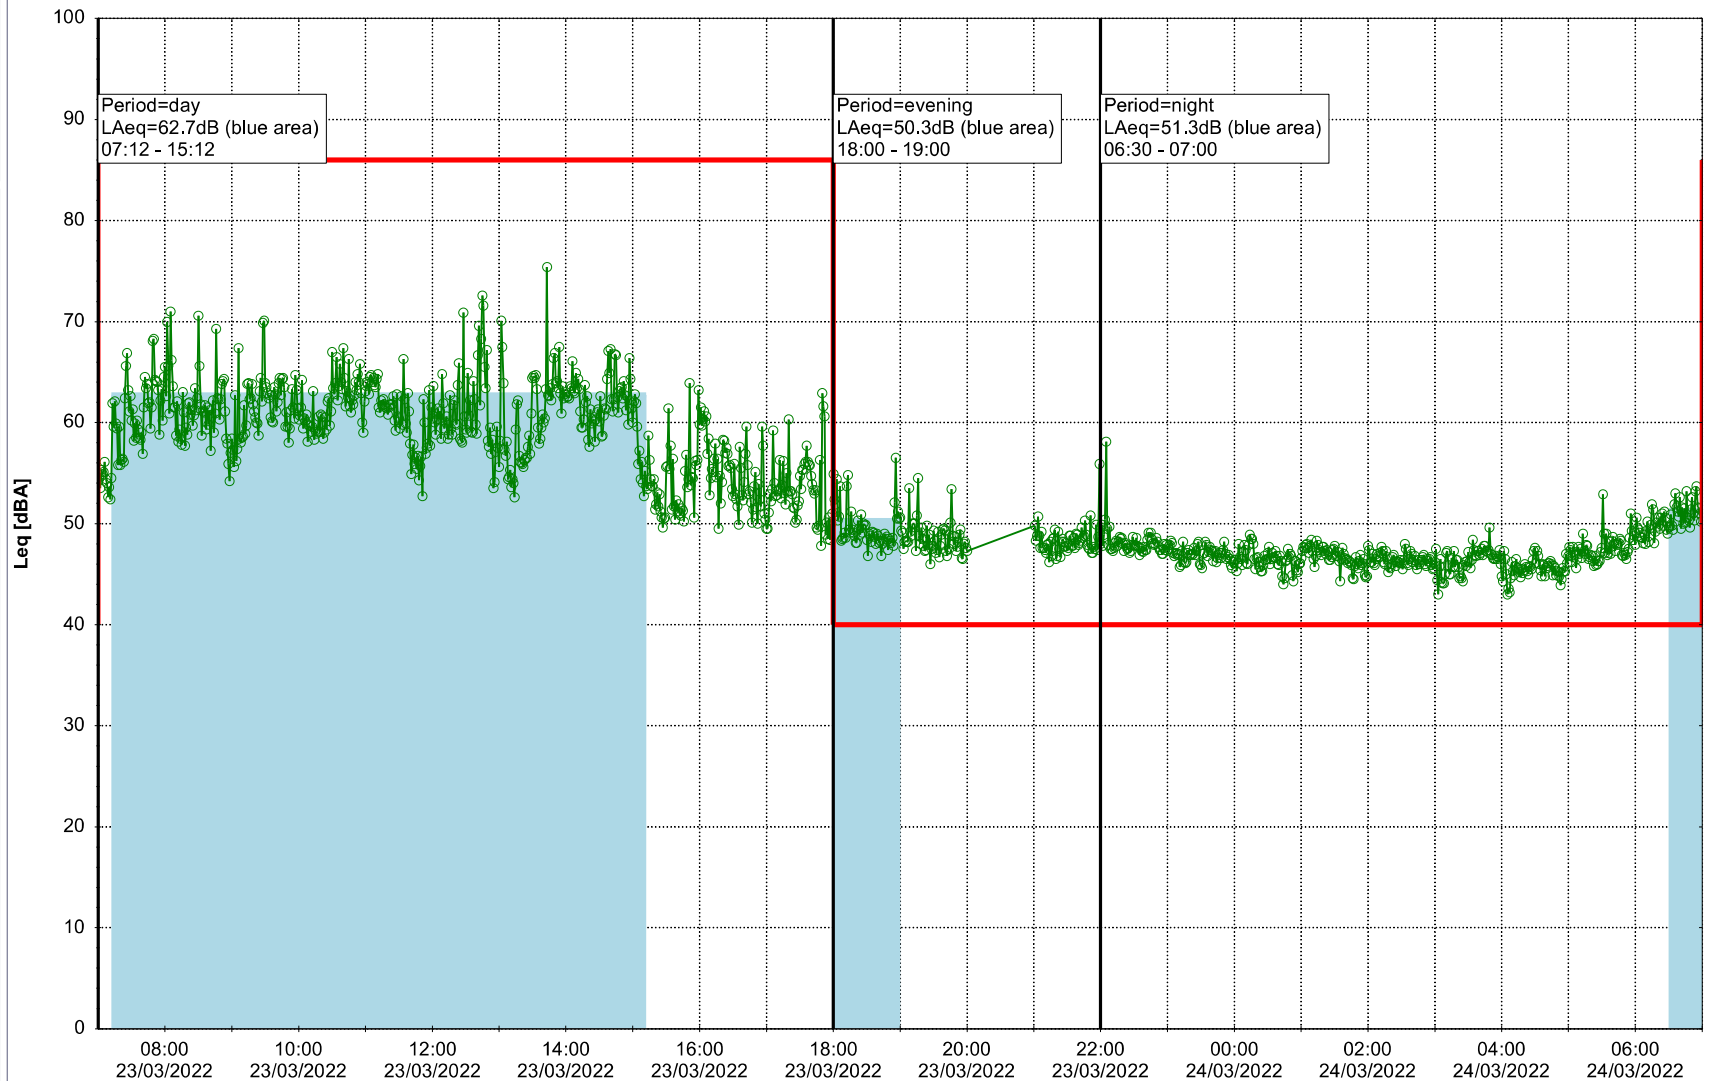

Noise Time Related Diagram

23/03/2022
24/03/2022

○○○○ MOP_NS01