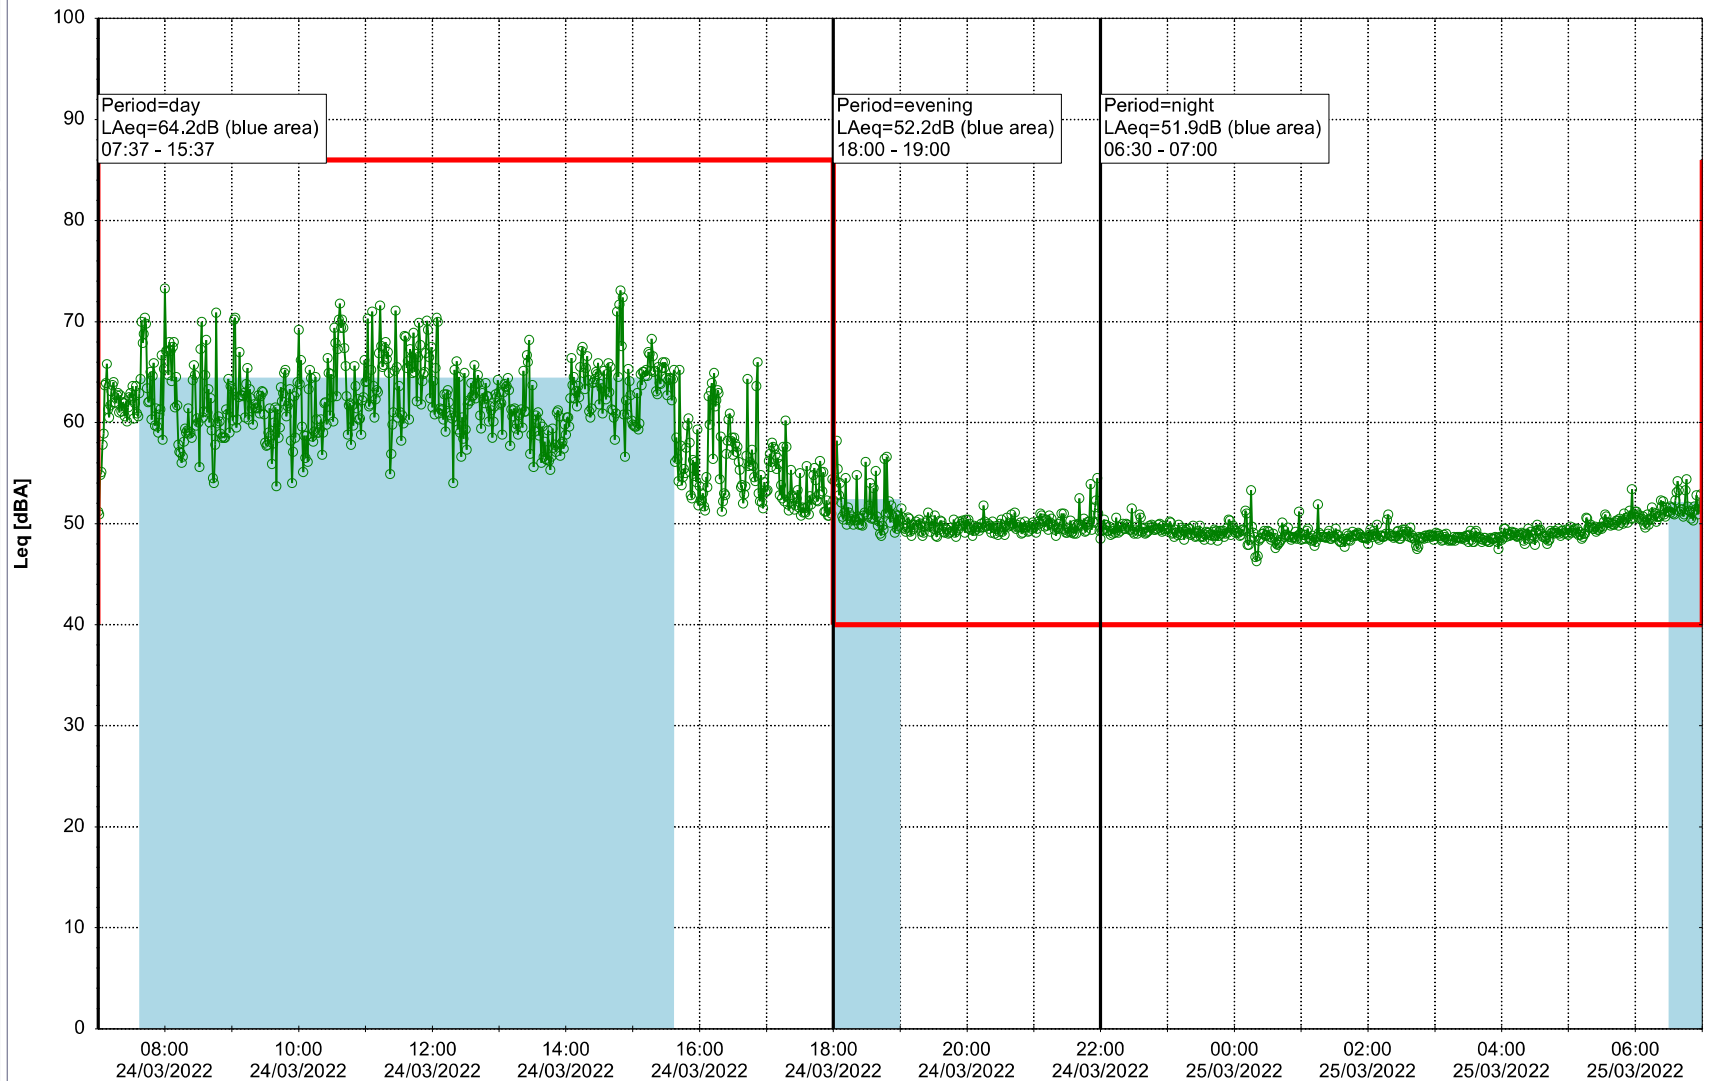

Noise Time Related Diagram

24/03/2022
25/03/2022

○○○○ MOP_NS01