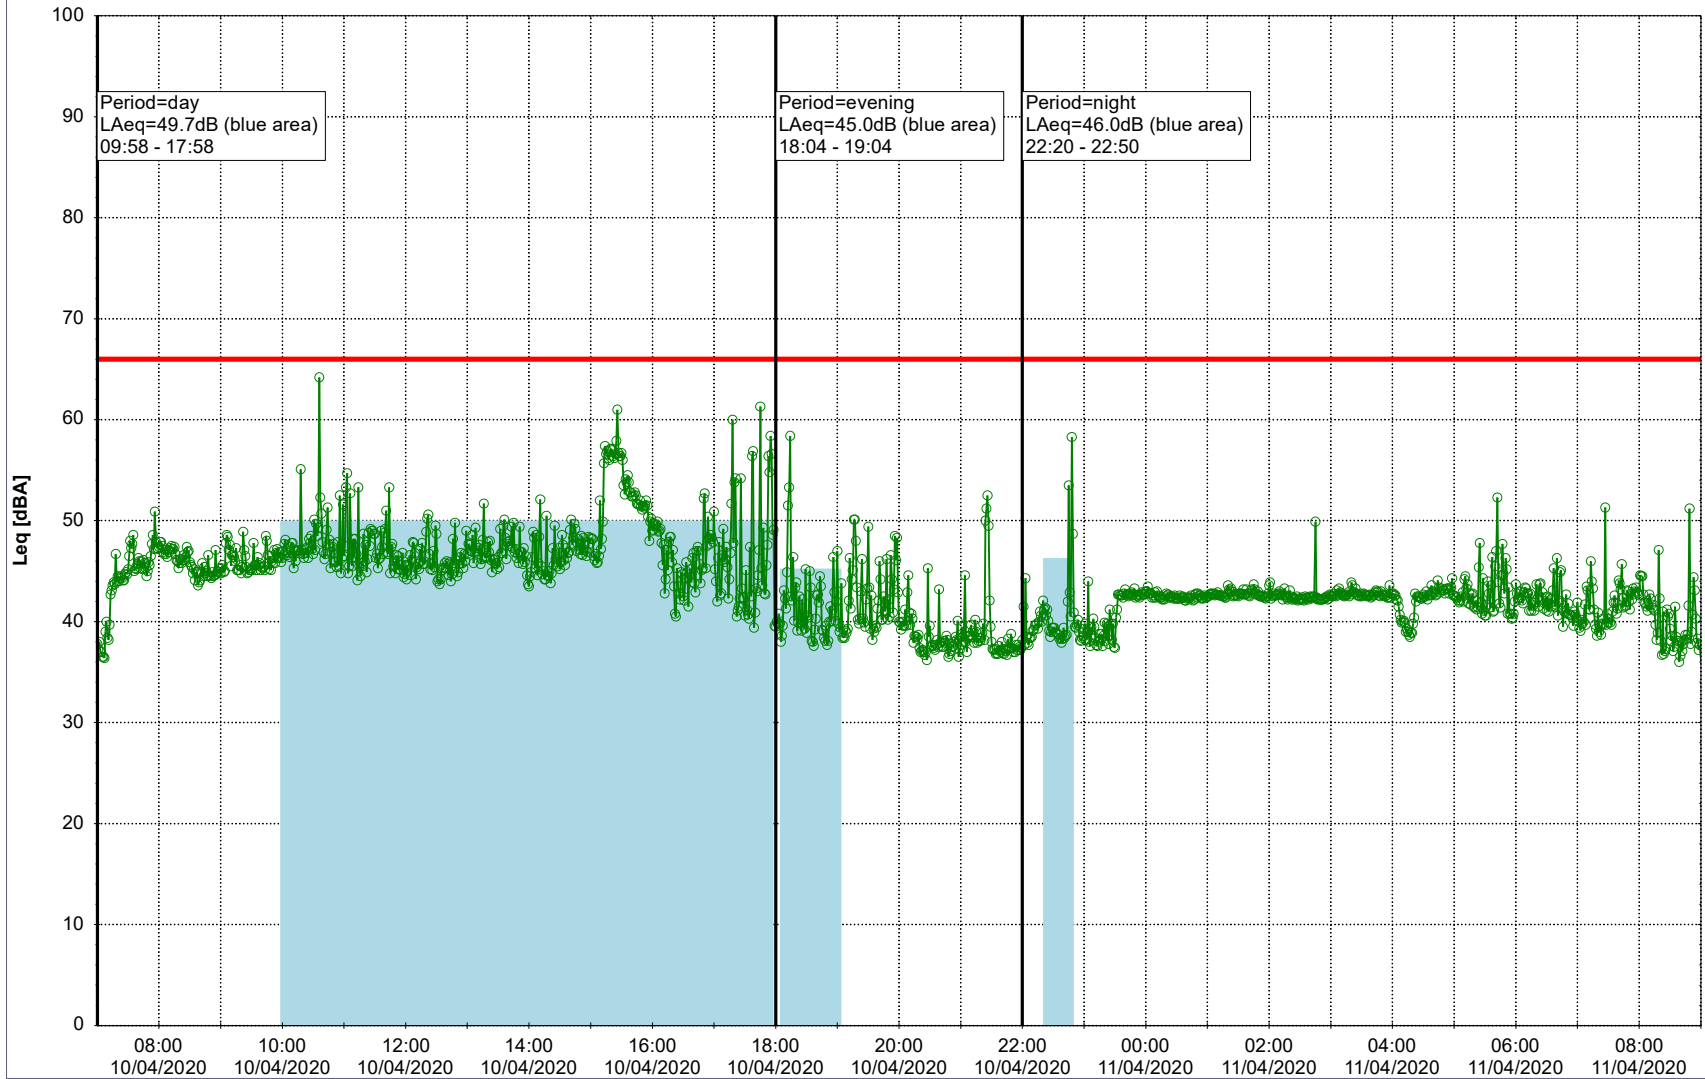

...

Noise Time Related Diagram

09/04/2020
10/04/2020

○○○○ EBR-OVK_NS01

Project: Kronos Sydhavnen
Construction: Enghave Brygge
Location: N-V

Plan View

Remarks

...

Noise Time Related Diagram

10/04/2020
11/04/2020

○○○○ EBR-OVK_NS01

Project: Kronos Sydhavnen
Construction: Enghave Brygge
Location: N-V

Plan View

Remarks

...

Noise Time Related Diagram

11/04/2020
12/04/2020

○○○○ EBR-OVK_NS01

Project: Kronos Sydhavnen
Construction: Enghave Brygge
Location: N-V

Plan View

Remarks

...

Noise Time Related Diagram

12/04/2020
13/04/2020