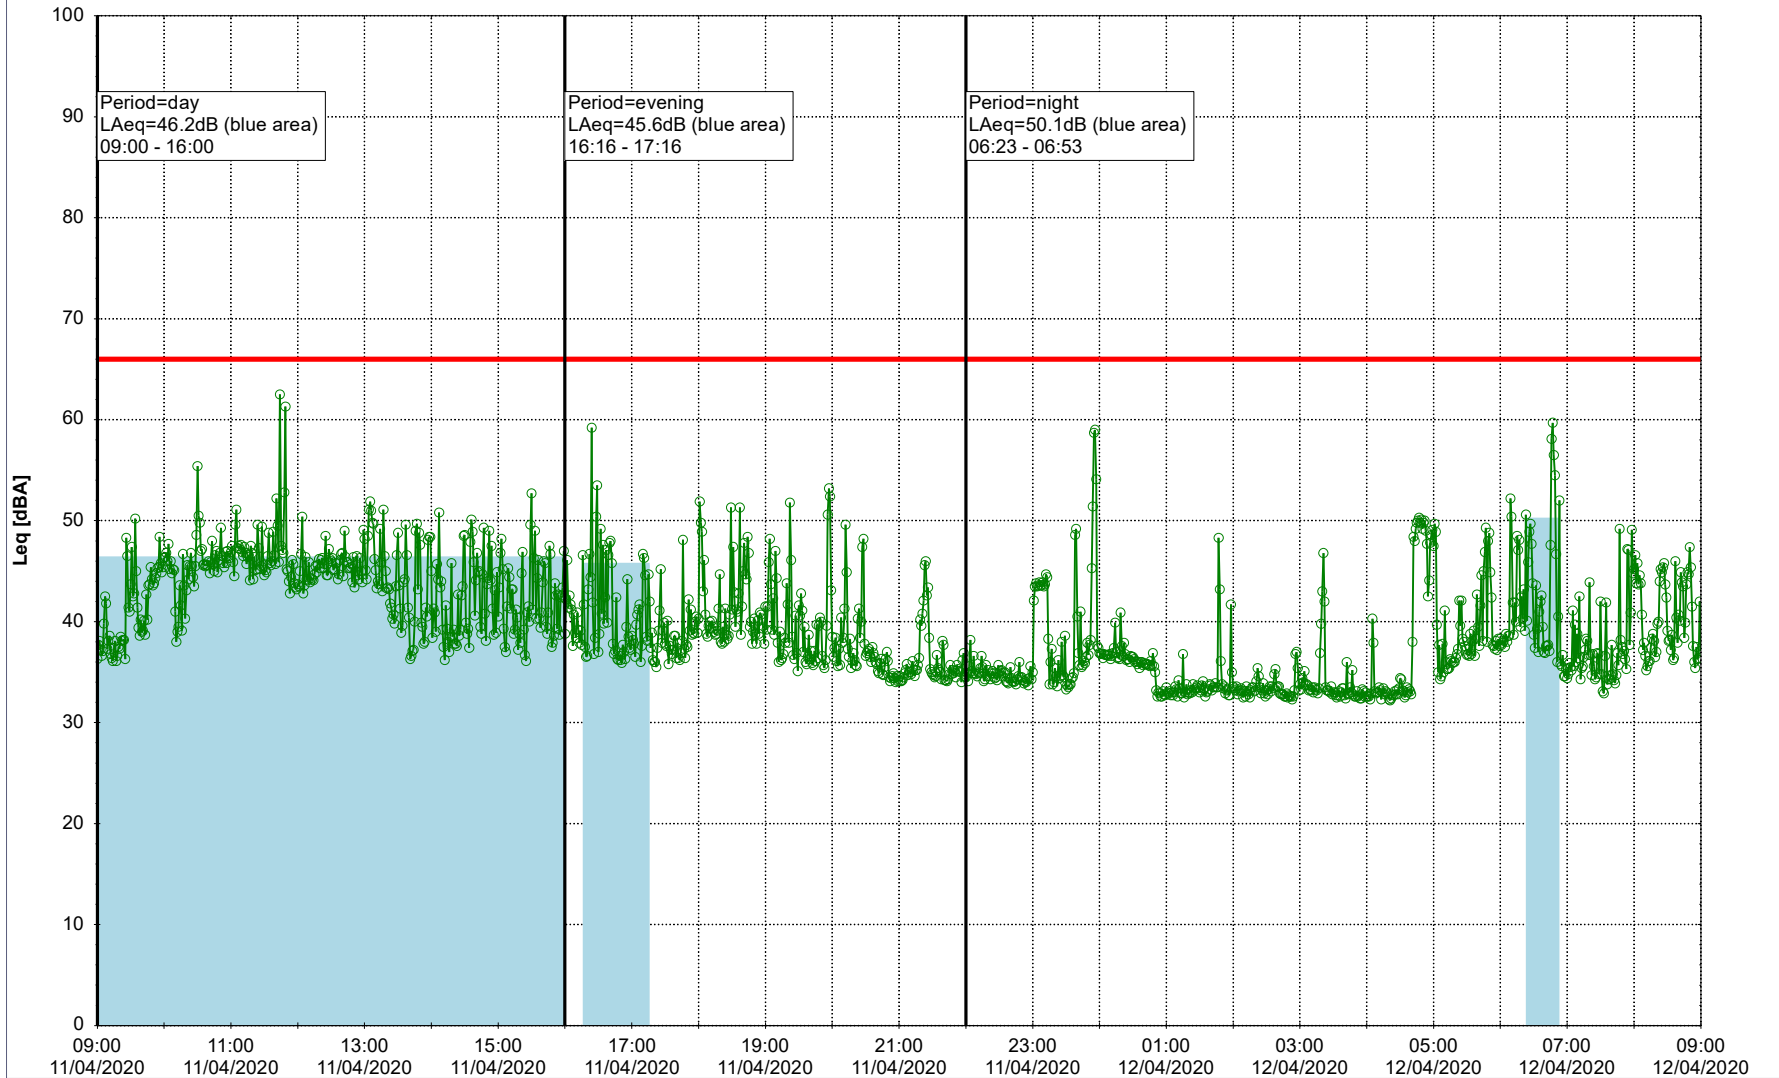

Noise Time Related Diagram

10/04/2020
11/04/2020

○○○○ EBR-OVK_NS01

Project: Kronos Sydhavnen
Construction: Enghave Brygge
Location: N-V

Plan View

Remarks

...

Noise Time Related Diagram

11/04/2020
12/04/2020

○○○○ EBR-OVK_NS01

Project: Kronos Sydhavnen
Construction: Enghave Brygge
Location: N-V

Plan View

Remarks

...

Noise Time Related Diagram

12/04/2020
13/04/2020