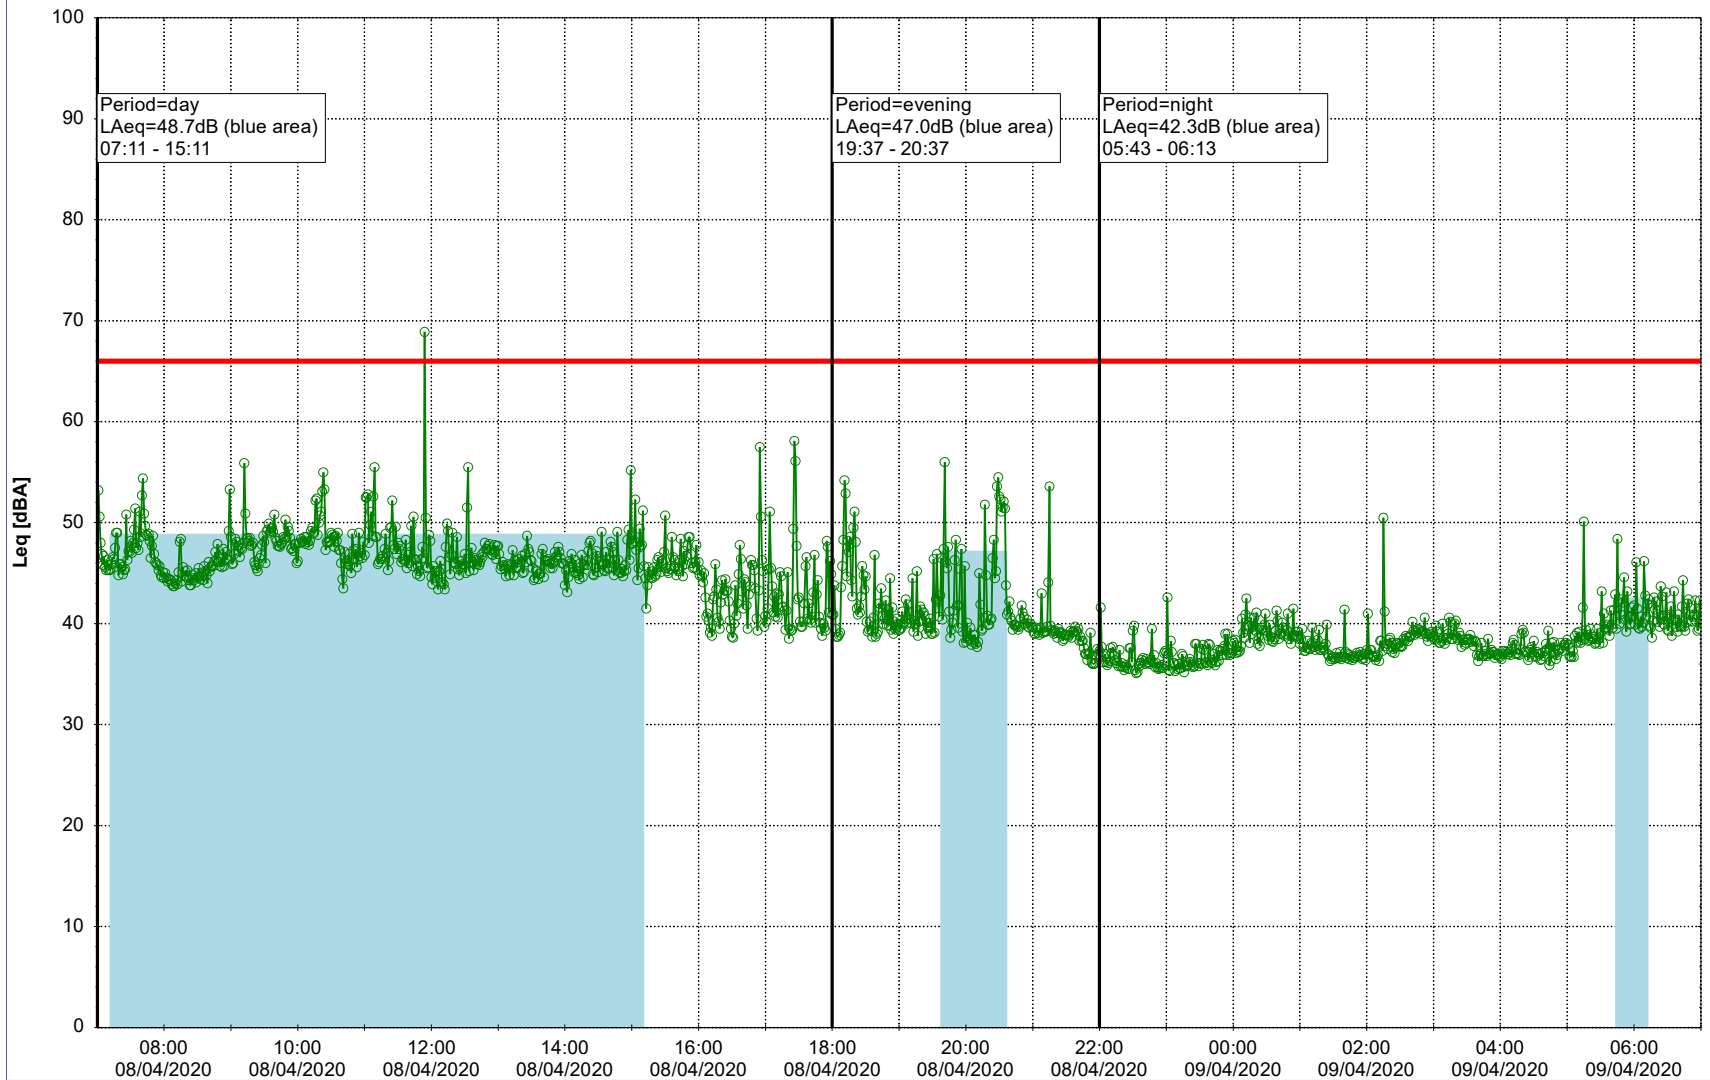

Noise Time Related Diagram

08/04/2020
09/04/2020

○○○○ EBR-OVK_NS01