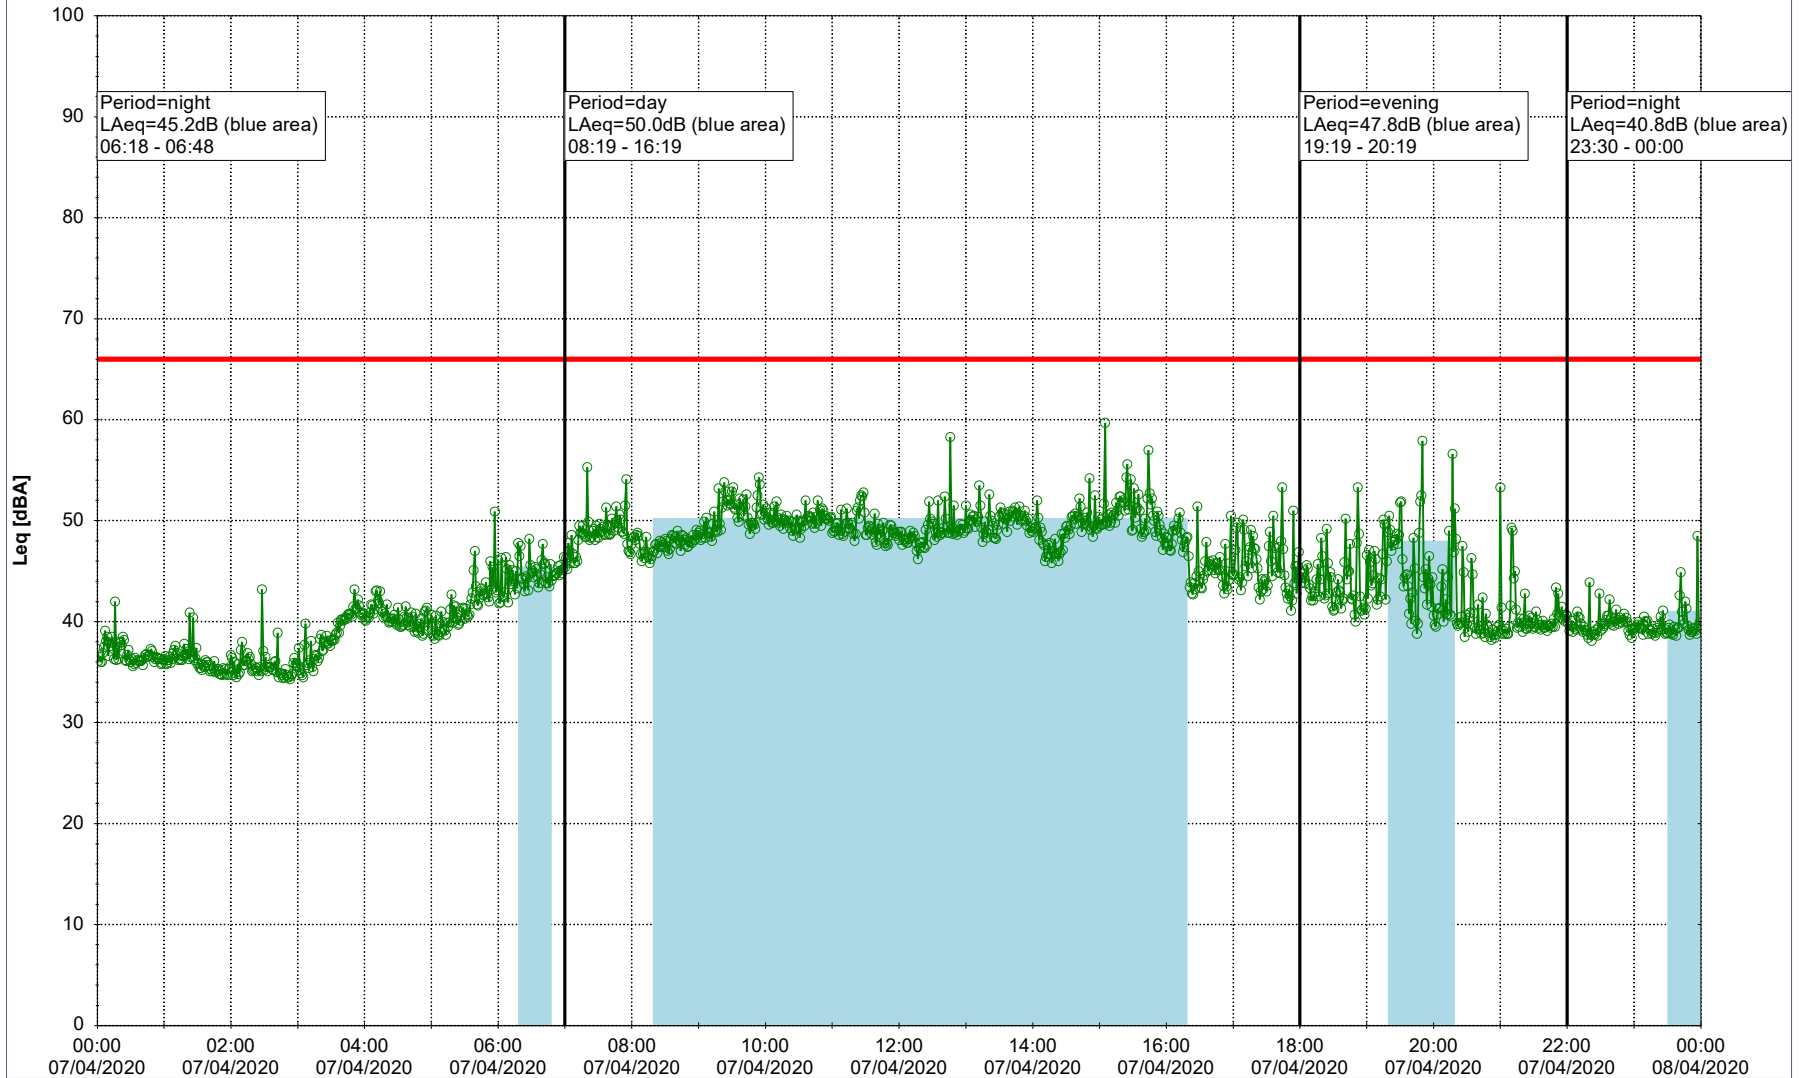

Noise Time Related Diagram

07/04/2020
07/04/2020

○○○○ EBR-OVK_NS01