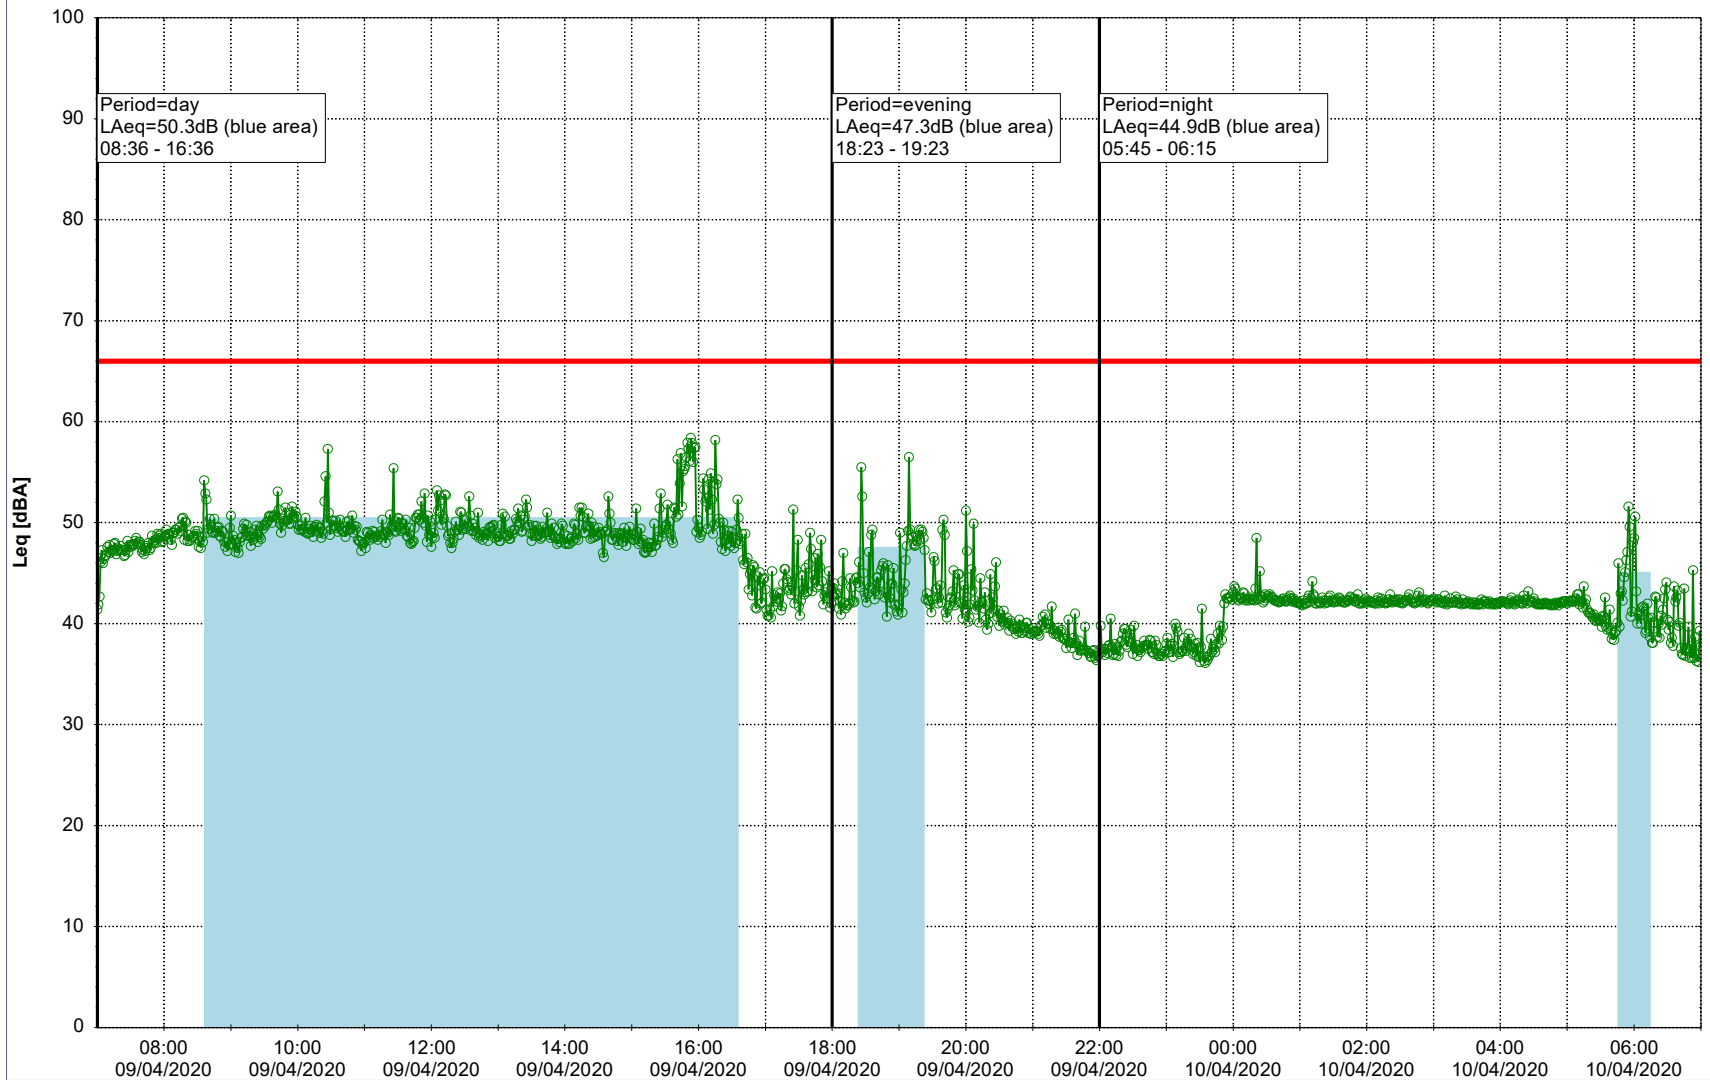

Remarks

...

Noise Time Related Diagram

08/04/2020
09/04/2020

○○○○ EBR-OVK_NS01

Project: Kronos Sydhavnen
Construction: Enghave Brygge
Location: N-V

Plan View

Remarks

...

Noise Time Related Diagram

09/04/2020
10/04/2020

○○○○ EBR-OVK_NS01

Project: Kronos Sydhavnen
Construction: Enghave Brygge
Location: N-V

Plan View

Remarks

...

Noise Time Related Diagram

10/04/2020
11/04/2020

○○○○ EBR-OVK_NS01

Project: Kronos Sydhavnen
Construction: Enghave Brygge
Location: N-V

Plan View

Remarks

...

Noise Time Related Diagram

11/04/2020
12/04/2020

○○○○ EBR-OVK_NS01

Project: Kronos Sydhavnen
Construction: Enghave Brygge
Location: N-V

Plan View

Remarks

...

Noise Time Related Diagram

12/04/2020
13/04/2020