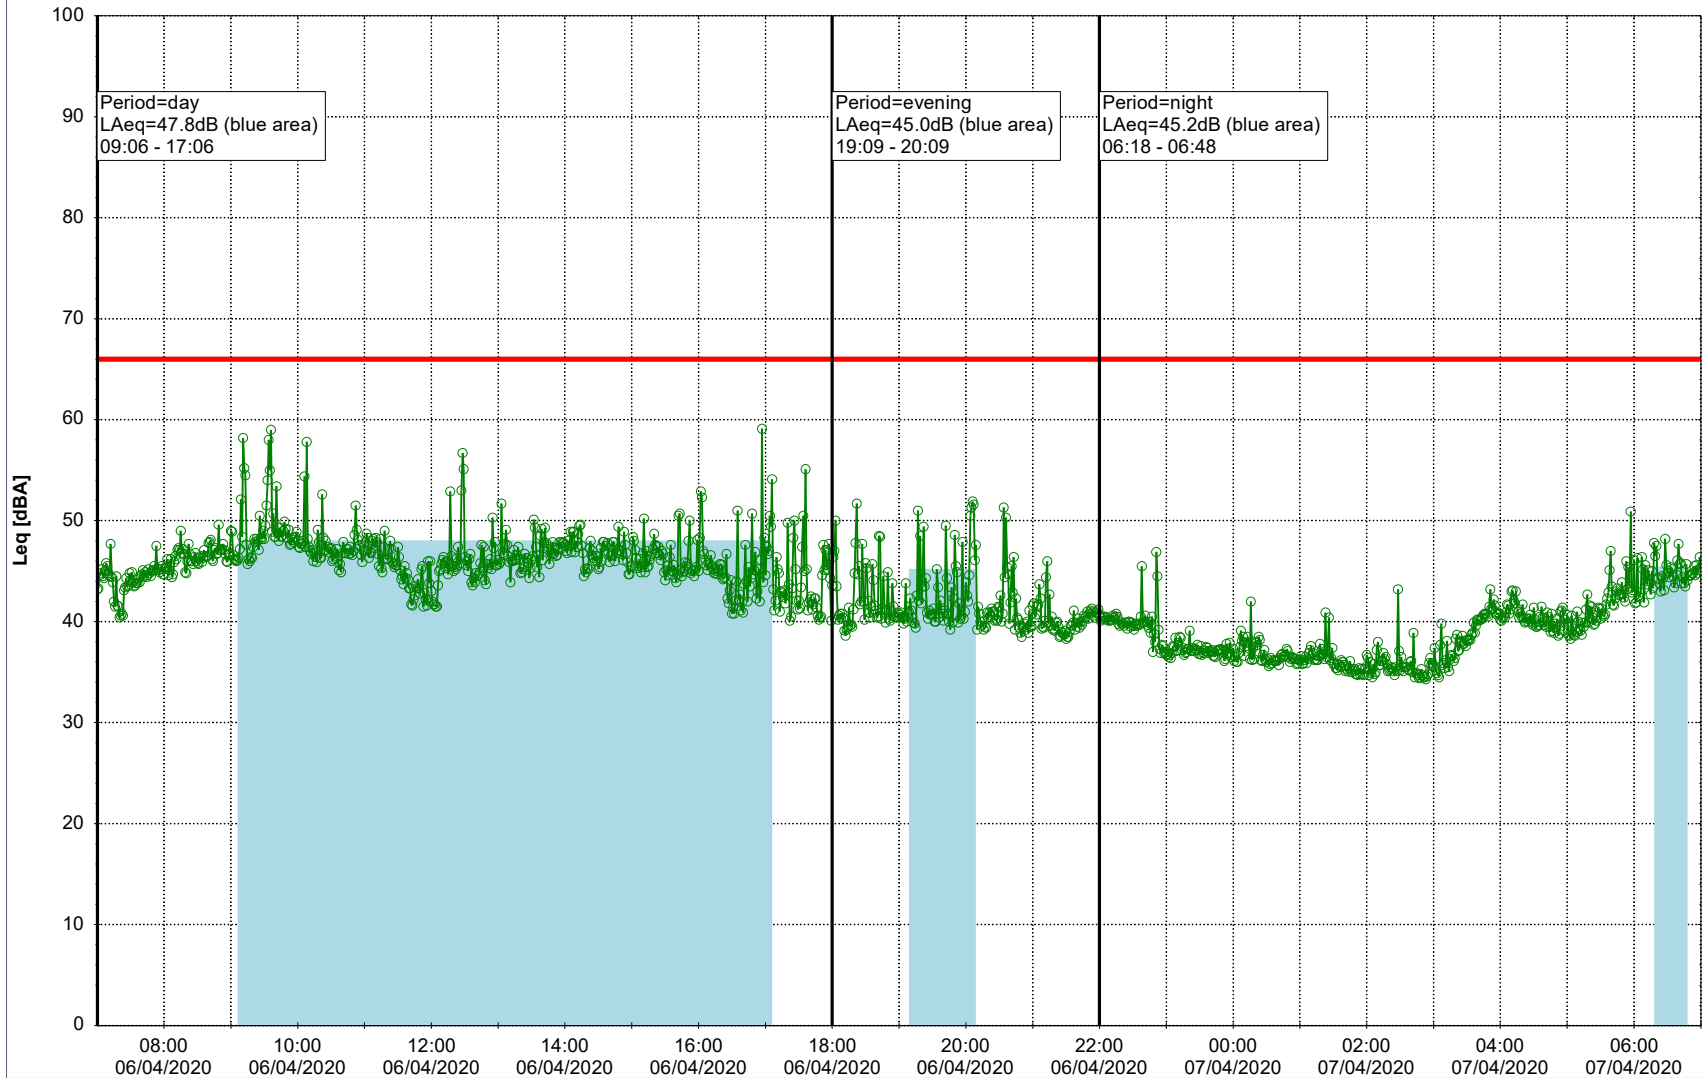

Project: Kronos Sydhavnen
Construction: Enghave Brygge
Location: N-V

Plan View

Remarks

...

Noise Time Related Diagram

06/04/2020
07/04/2020

○○○○ EBR-OVK_NS01

Project: Kronos Sydhavnen
Construction: Enghave Brygge
Location: N-V

Plan View

Remarks

...

Noise Time Related Diagram

07/04/2020
07/04/2020

○○○○ EBR-OVK_NS01

Project: Kronos Sydhavnen
Construction: Enghave Brygge
Location: N-V

Plan View

Remarks

...

Noise Time Related Diagram

08/04/2020
09/04/2020

○○○○ EBR-OVK_NS01

Project: Kronos Sydhavnen
Construction: Enghave Brygge
Location: N-V

Plan View

Remarks