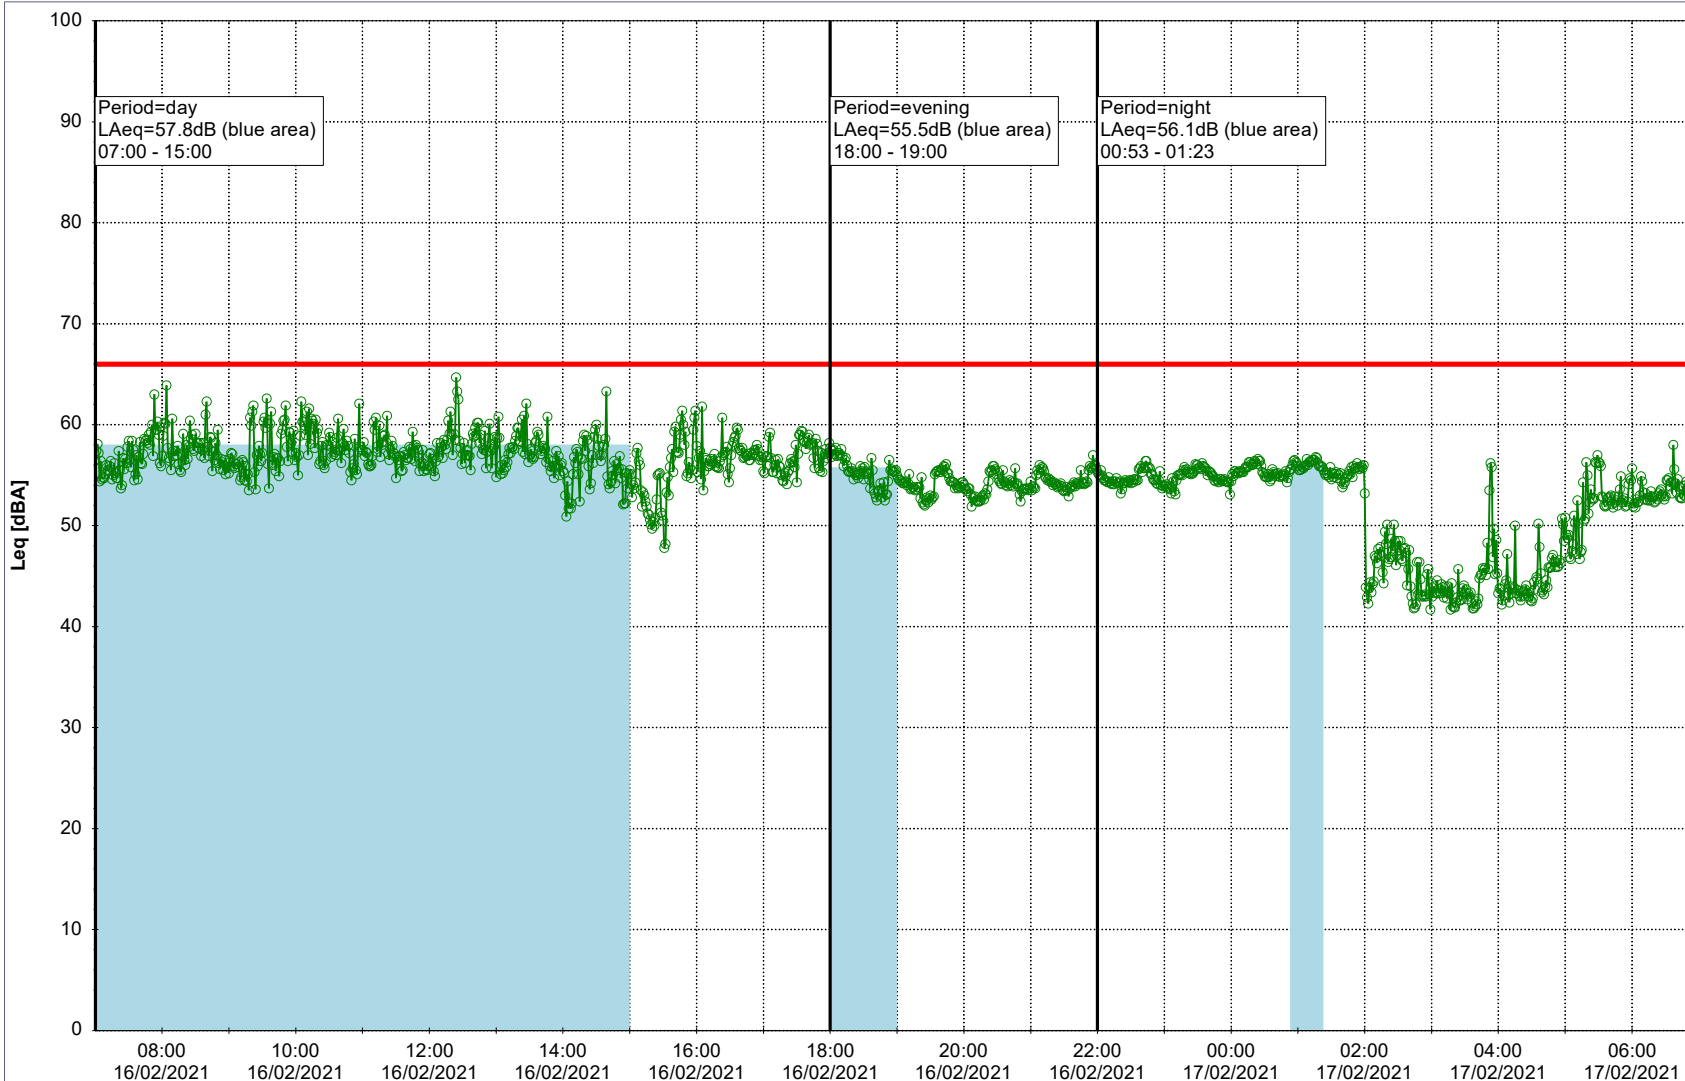

### Noise Time Related Diagram

15/02/2021  
16/02/2021

○○○ EBR-OVK\_NS02

Project: Kronos Sydhavnen  
Construction: Enghave Brygge  
Location: N-V

Plan View

Remarks

- Ørsted Værket

### Noise Time Related Diagram

16/02/2021  
17/02/2021

○○○ EBR-OVK\_NS02

**Project:** Kronos Sydhavnen  
**Construction:** Enghave Brygge  
**Location:** N-V

Plan View

Remarks

...

### Noise Time Related Diagram

17/02/2021  
18/02/2021

○○○○ EBR-OVK\_NS02

Project: Kronos Sydhavnen  
Construction: Enghave Brygge  
Location: N-V

Plan View

Remarks

- Ørsted Værket

### Noise Time Related Diagram

18/02/2021  
19/02/2021

○○○ EBR-OVK\_NS02

Project: Kronos Sydhavnen  
Construction: Enghave Brygge  
Location: N-V

Plan View

Remarks

- Ørsted Værket