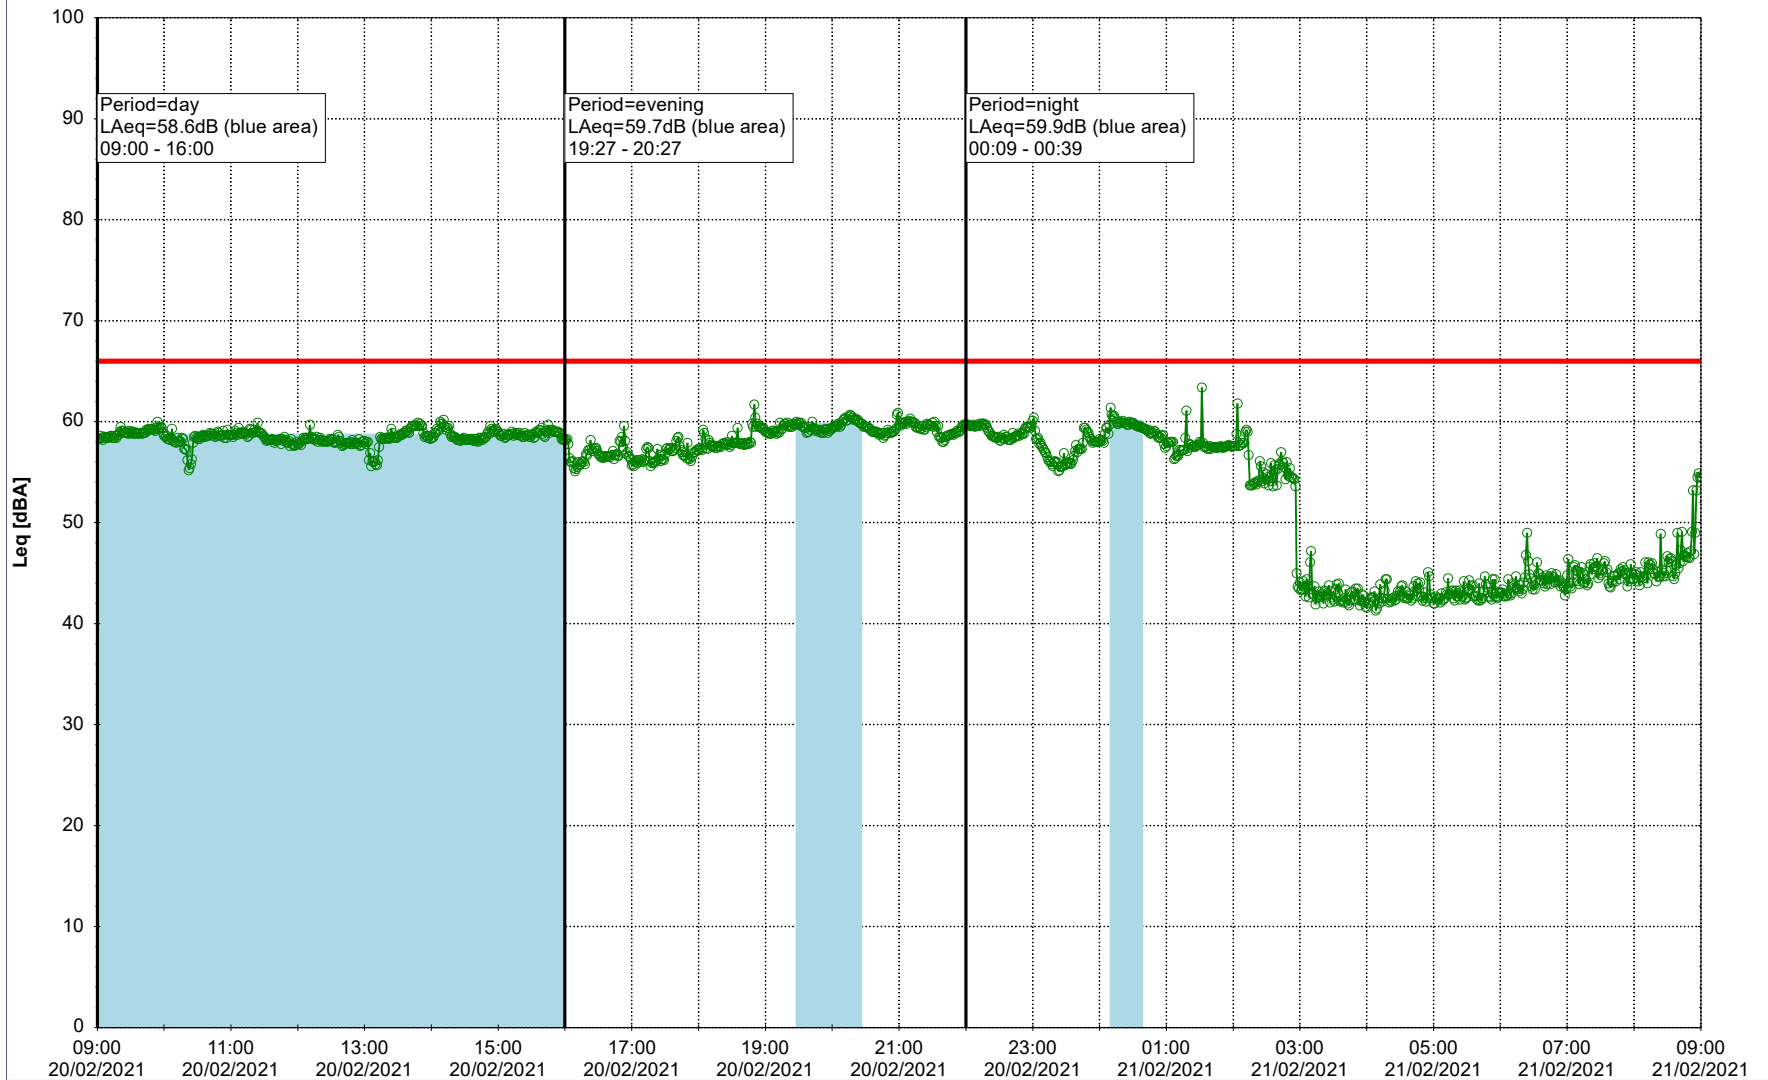

### Noise Time Related Diagram

18/02/2021  
19/02/2021

○○○ EBR-OVK\_NS02

Project: Kronos Sydhavnen  
Construction: Enghave Brygge  
Location: N-V

Plan View

Remarks

- Ørsted Værket

### Noise Time Related Diagram

19/02/2021  
20/02/2021

○○○ EBR-OVK\_NS02

Project: Kronos Sydhavnen  
Construction: Enghave Brygge  
Location: N-V

Plan View

Remarks

- Ørsted Værket

### Noise Time Related Diagram

20/02/2021  
21/02/2021

○○○ EBR-OVK\_NS02

**Project:** Kronos Sydhavnen  
**Construction:** Enghave Brygge  
**Location:** N-V

Plan View

Remarks

- Ørsted Værket