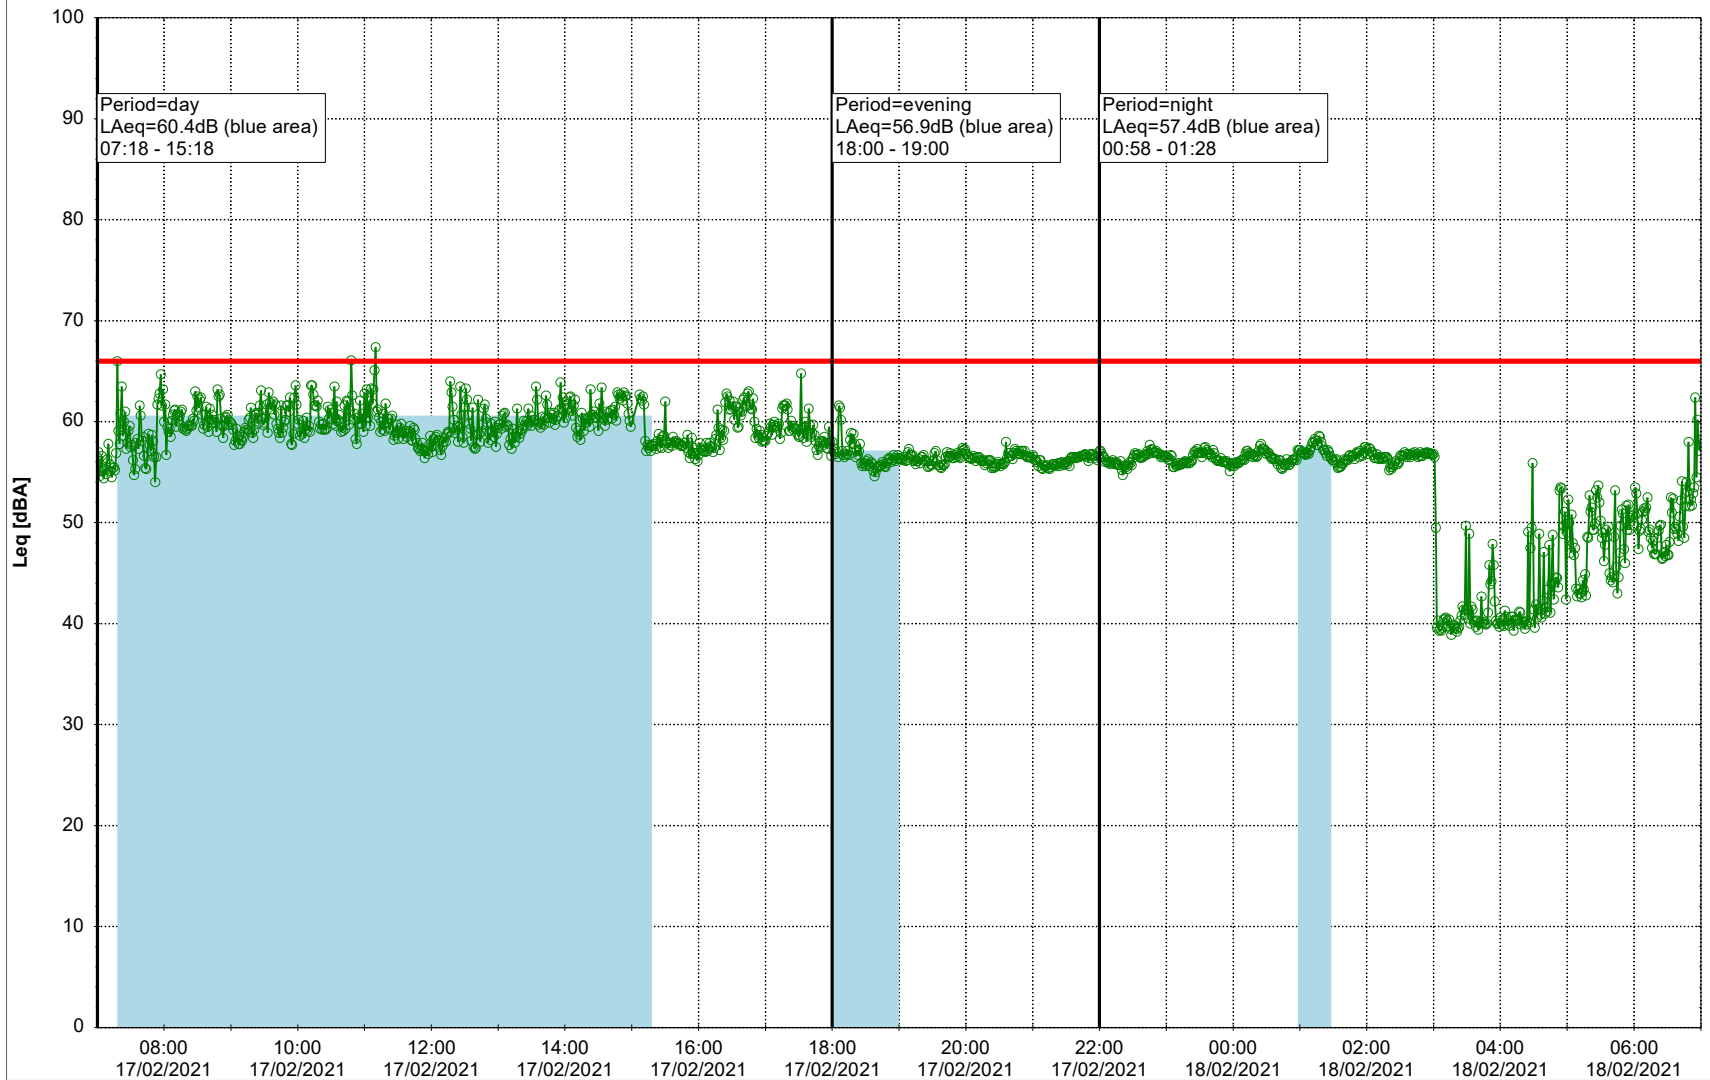

### Noise Time Related Diagram

16/02/2021  
17/02/2021

○○○ EBR-OVK\_NS02

**Project:** Kronos Sydhavnen  
**Construction:** Enghave Brygge  
**Location:** N-V

Plan View

Remarks

...

### Noise Time Related Diagram

17/02/2021  
18/02/2021

○○○○ EBR-OVK\_NS02

Project: Kronos Sydhavnen  
Construction: Enghave Brygge  
Location: N-V

Plan View

Remarks

- Ørsted Værket

### Noise Time Related Diagram

18/02/2021  
19/02/2021

○○○ EBR-OVK\_NS02

Project: Kronos Sydhavnen  
Construction: Enghave Brygge  
Location: N-V

Plan View

Remarks

- Ørsted Værket

### Noise Time Related Diagram

19/02/2021  
20/02/2021

○○○ EBR-OVK\_NS02

Project: Kronos Sydhavnen  
Construction: Enghave Brygge  
Location: N-V

Plan View

Remarks

- Ørsted Værket