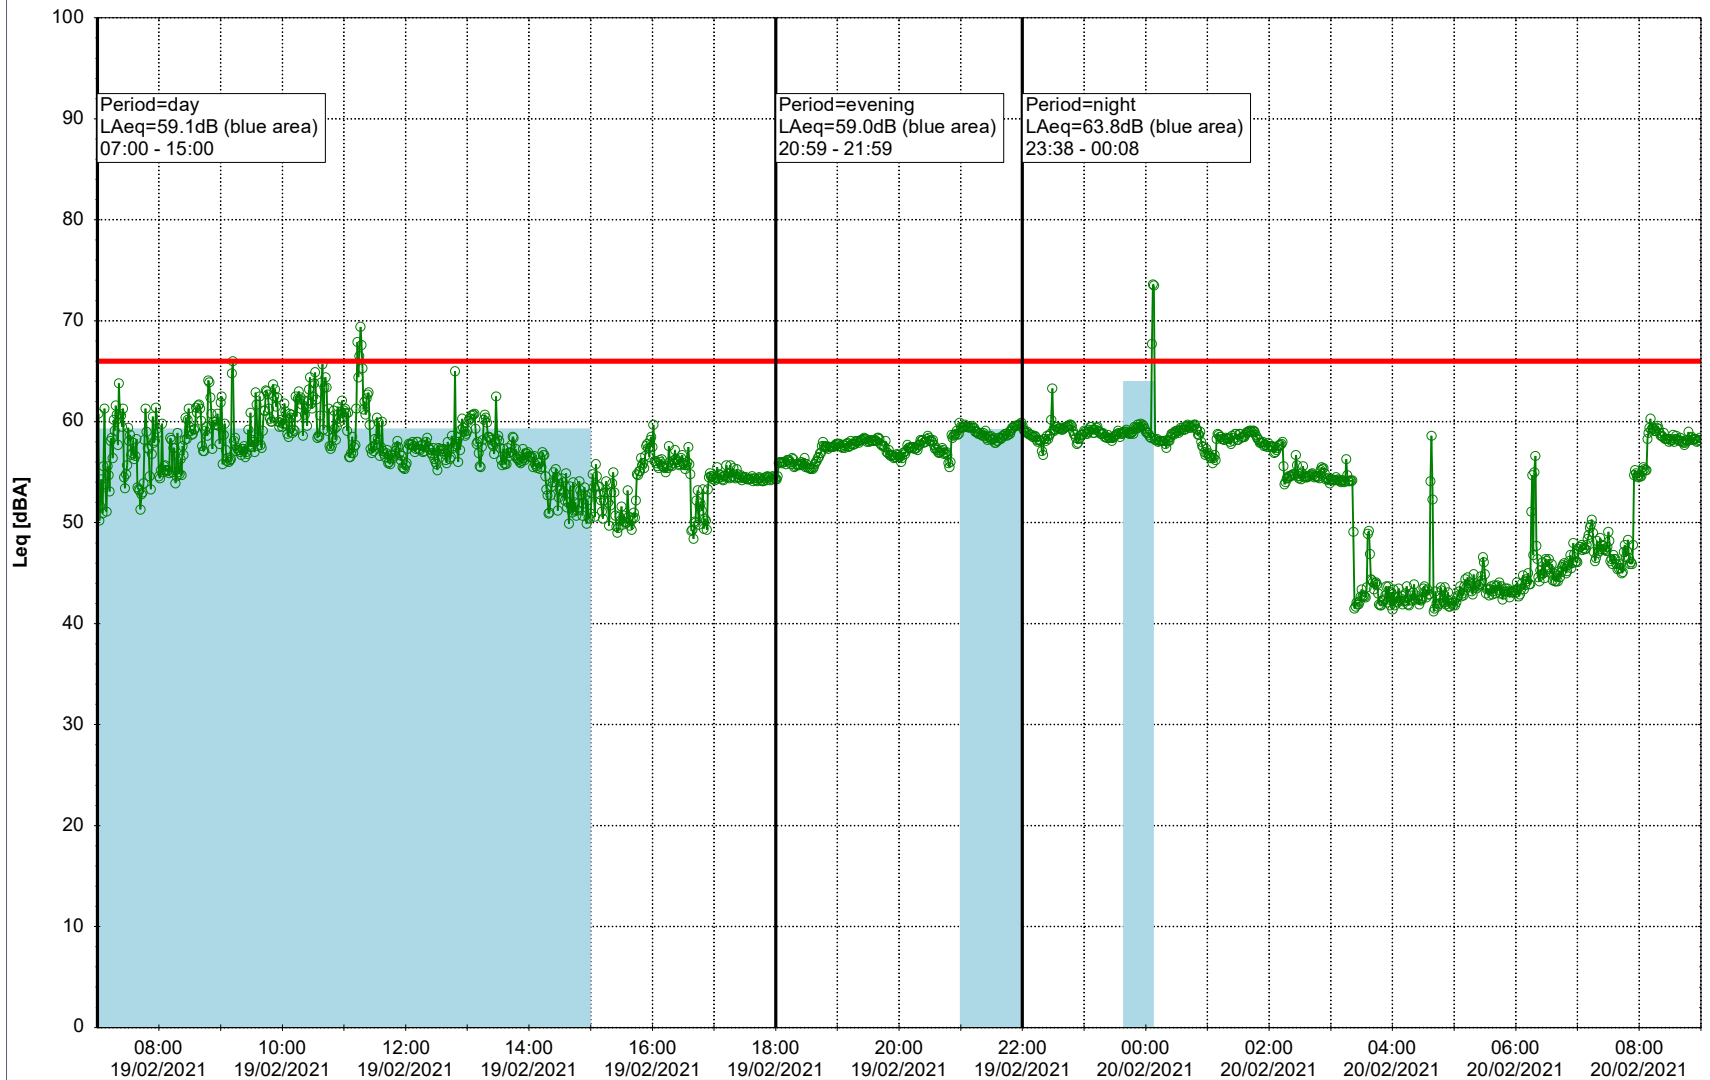

### Noise Time Related Diagram

17/02/2021  
18/02/2021

○○○○ EBR-OVK\_NS02

Project: Kronos Sydhavnen  
Construction: Enghave Brygge  
Location: N-V

Plan View

Remarks

- Ørsted Værket

### Noise Time Related Diagram

18/02/2021  
19/02/2021

○○○ EBR-OVK\_NS02

Project: Kronos Sydhavnen  
Construction: Enghave Brygge  
Location: N-V

Plan View

Remarks

- Ørsted Værket

### Noise Time Related Diagram

19/02/2021  
20/02/2021

○○○ EBR-OVK\_NS02

Project: Kronos Sydhavnen  
Construction: Enghave Brygge  
Location: N-V

Plan View

Remarks

- Ørsted Værket

### Noise Time Related Diagram

20/02/2021  
21/02/2021

○○○ EBR-OVK\_NS02

**Project:** Kronos Sydhavnen  
**Construction:** Enghave Brygge  
**Location:** N-V

Plan View

Remarks

- Ørsted Værket