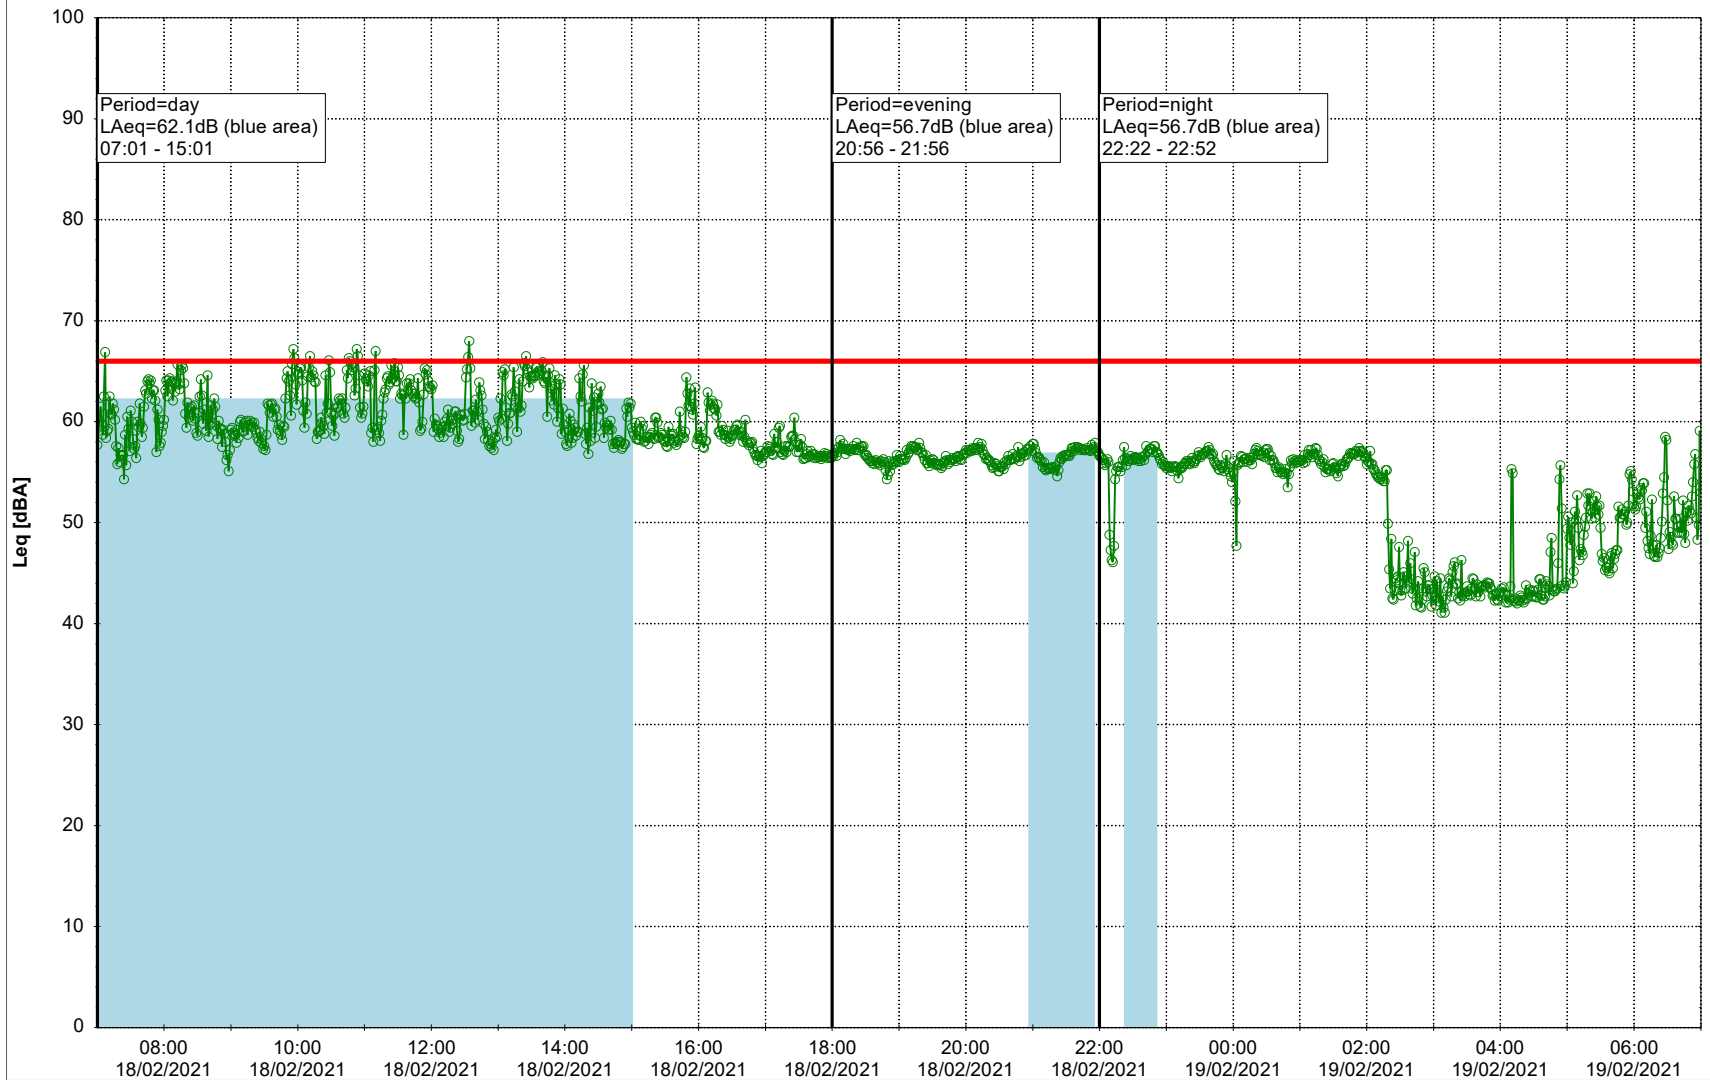

### Noise Time Related Diagram

17/02/2021  
18/02/2021

○○○○ EBR-OVK\_NS02

Project: Kronos Sydhavnen  
Construction: Enghave Brygge  
Location: N-V

Plan View

Remarks

- Ørsted Værket

### Noise Time Related Diagram

18/02/2021  
19/02/2021

○○○ EBR-OVK\_NS02

Project: Kronos Sydhavnen  
Construction: Enghave Brygge  
Location: N-V

Plan View

Remarks

- Ørsted Værket

### Noise Time Related Diagram

19/02/2021  
20/02/2021

○○○ EBR-OVK\_NS02

Project: Kronos Sydhavnen  
Construction: Enghave Brygge  
Location: N-V

Plan View

Remarks

- Ørsted Værket