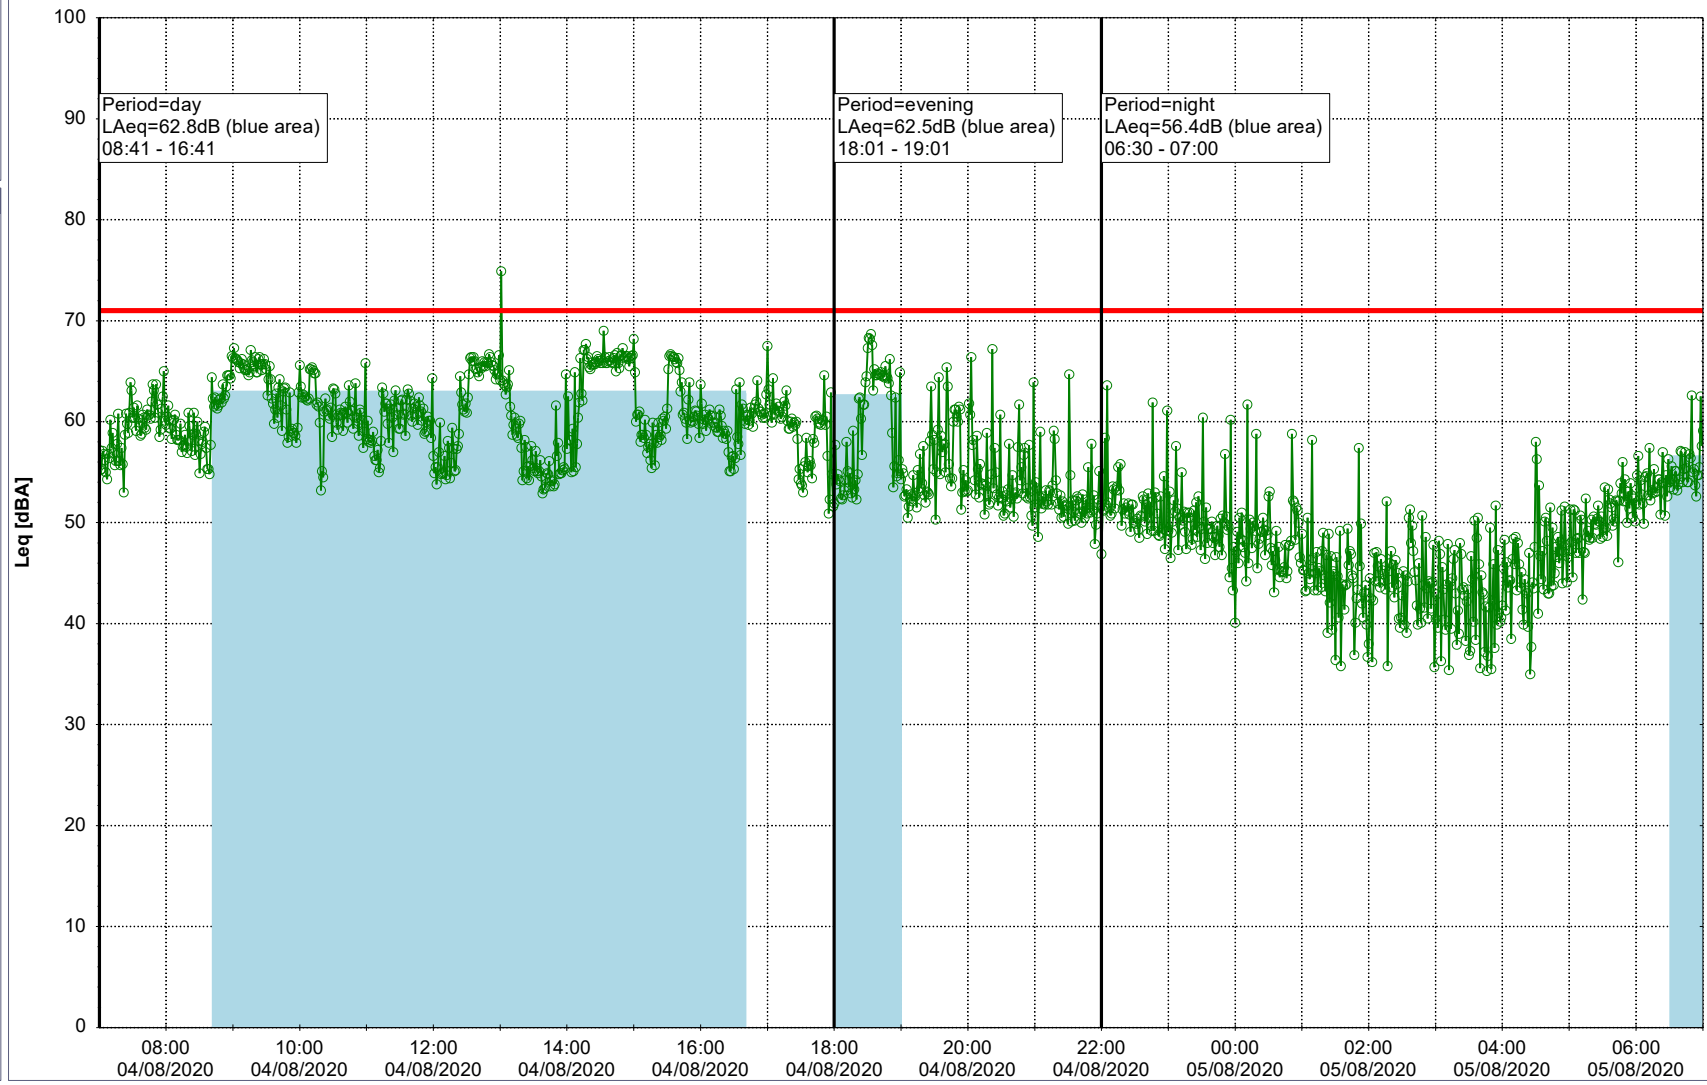

Project: Kronos Sydhavnen
Construction: Gåsebæk
Location: N-V

03/08/2020
04/08/2020

Remarks

...

Noise Time Related Diagram

○○○ GAB_NS01

Project: Kronos Sydhavnen
Construction: Gåsebæk
Location: N-V

04/08/2020
05/08/2020

Remarks

...

Noise Time Related Diagram

○○○ GAB_NS01

Project: Kronos Sydhavnen
Construction: Gåsebæk
Location: N-V

05/08/2020
06/08/2020

Remarks

...

Noise Time Related Diagram

○○○ GAB_NS01

Project: Kronos Sydhavnen
Construction: Gåsebæk
Location: N-V

06/08/2020
07/08/2020

Remarks

...

Noise Time Related Diagram

○○○ GAB_NS01

Project: Kronos Sydhavnen
Construction: Gåsebæk
Location: N-V

Remarks

...

Noise Time Related Diagram

07/08/2020
08/08/2020

○○○○ GAB_NS01

Project: Kronos Sydhavnen
Construction: Gåsebæk
Location: N-V

08/08/2020
09/08/2020