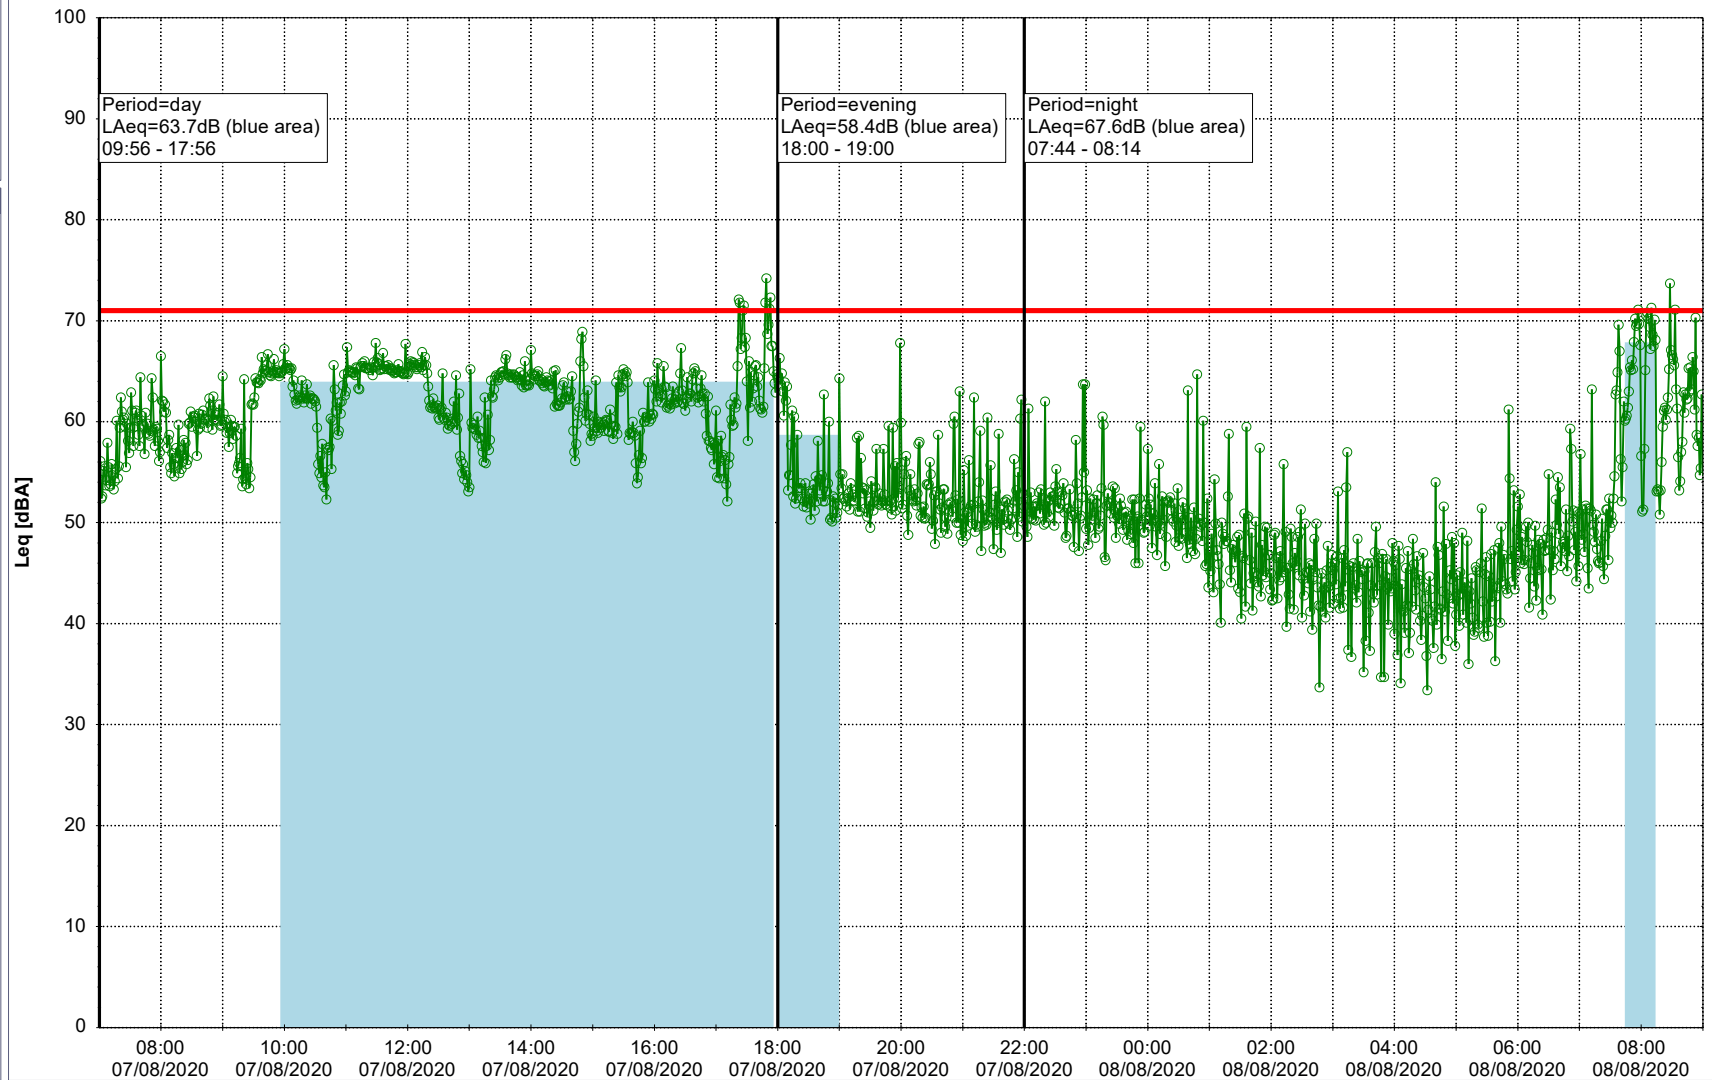

Noise Time Related Diagram

○○○ GAB_NS01

Project: Kronos Sydhavnen
Construction: Gåsebæk
Location: N-V

06/08/2020
07/08/2020

Remarks

...

Noise Time Related Diagram

○○○ GAB_NS01

Project: Kronos Sydhavnen
Construction: Gåsebæk
Location: N-V

Remarks

...

Noise Time Related Diagram

07/08/2020
08/08/2020

○○○○ GAB_NS01

Project: Kronos Sydhavnen
Construction: Gåsebæk
Location: N-V

08/08/2020
09/08/2020

Remarks

...

Noise Time Related Diagram

○○○○ GAB_NS01

Project: Kronos Sydhavnen
Construction: Gåsebæk
Location: N-V

09/08/2020
10/08/2020

Remarks

...

Noise Time Related Diagram

○○○ GAB_NS01