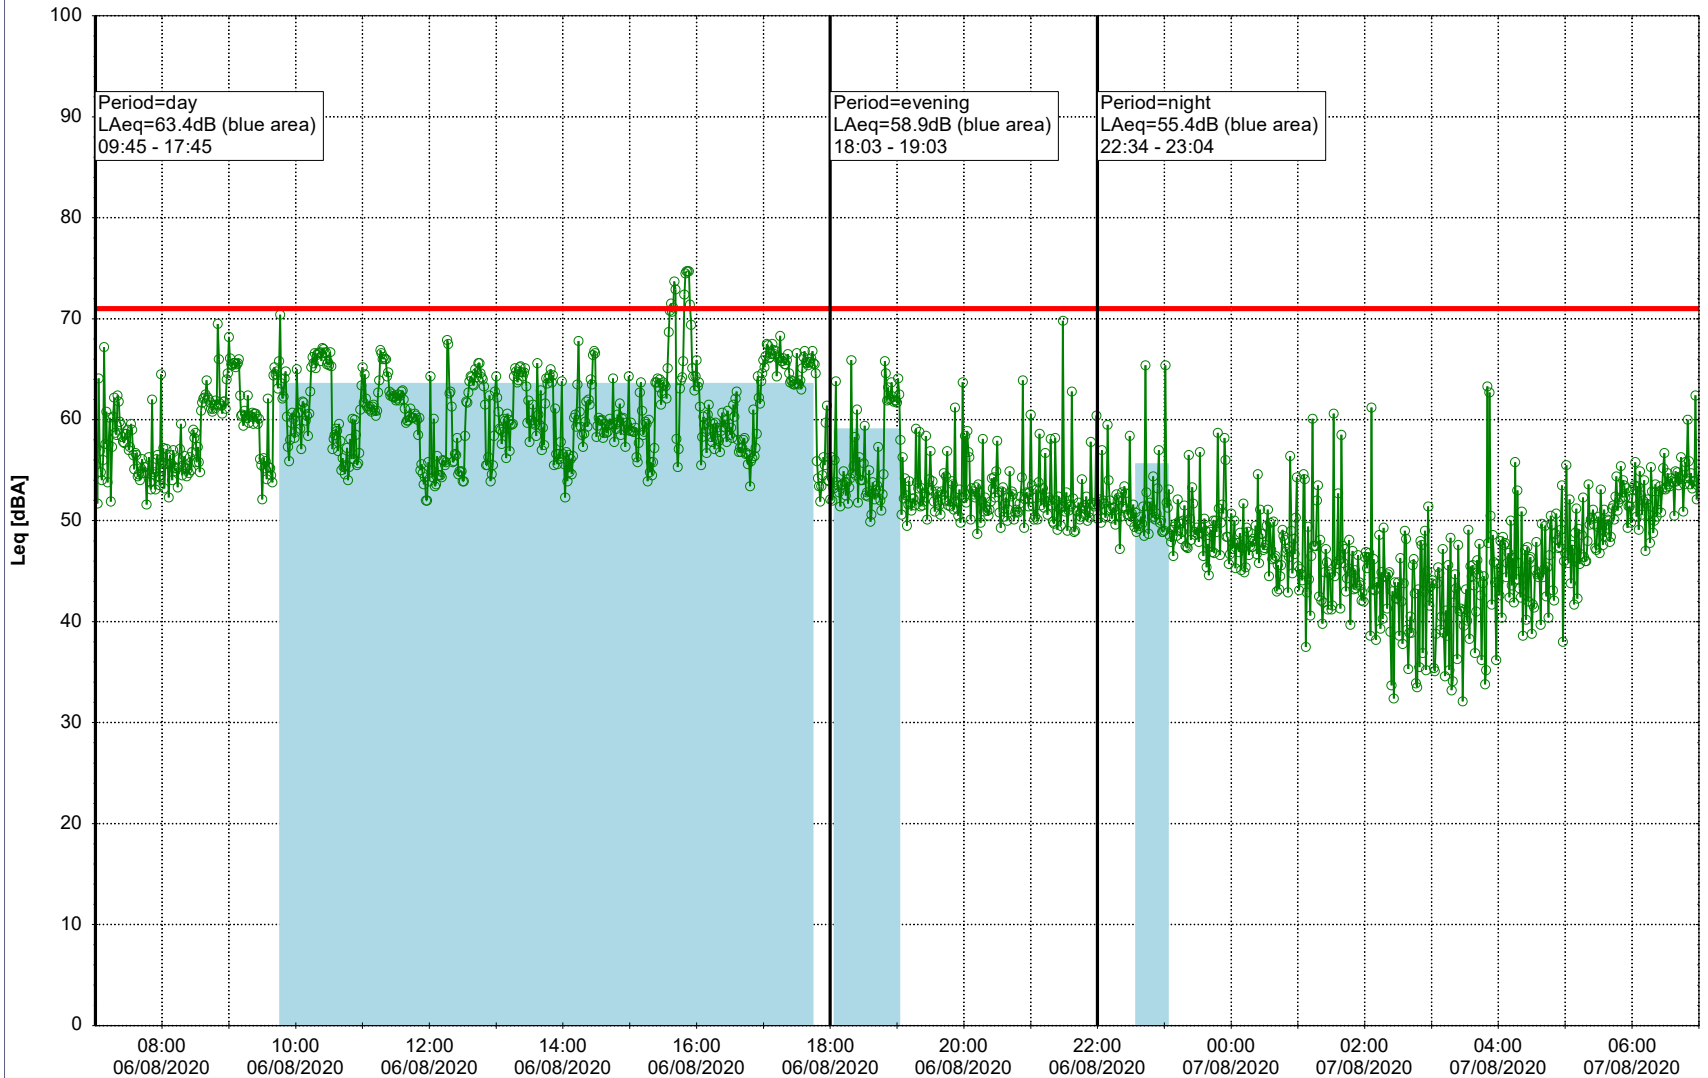

Noise Time Related Diagram

○○○ GAB_NS01

Project: Kronos Sydhavnen
Construction: Gåsebæk
Location: N-V

06/08/2020
07/08/2020

Remarks

...

Noise Time Related Diagram

○○○ GAB_NS01

Project: Kronos Sydhavnen
Construction: Gåsebæk
Location: N-V

Remarks

...

Noise Time Related Diagram

07/08/2020
08/08/2020

○○○○ GAB_NS01

Project: Kronos Sydhavnen
Construction: Gåsebæk
Location: N-V

08/08/2020
09/08/2020

Remarks

...

Noise Time Related Diagram

○○○○ GAB_NS01

Project: Kronos Sydhavnen
Construction: Gåsebæk
Location: N-V

09/08/2020
10/08/2020

Remarks

...