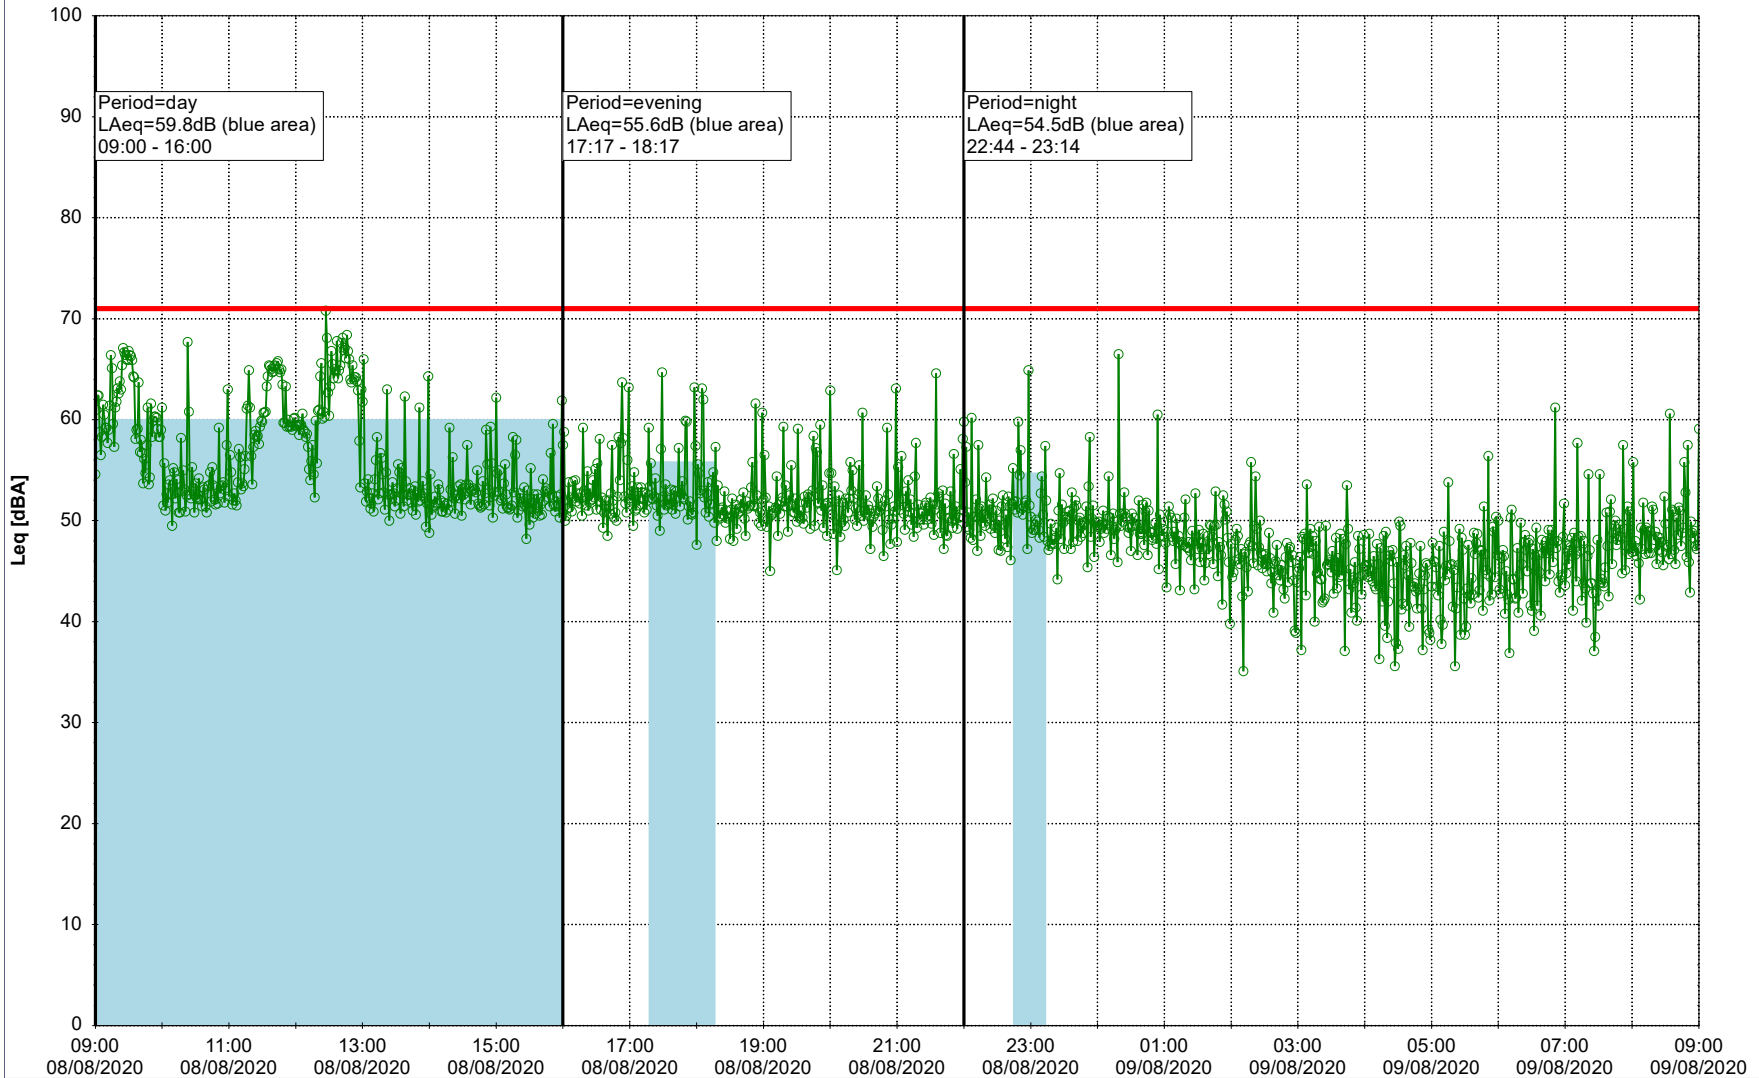

Project: Kronos Sydhavnen
Construction: Gåsebæk
Location: N-V

Remarks

...

Noise Time Related Diagram

07/08/2020
08/08/2020

○○○○ GAB_NS01

Project: Kronos Sydhavnen
Construction: Gåsebæk
Location: N-V

08/08/2020
09/08/2020

Remarks

...

Noise Time Related Diagram

○○○○ GAB_NS01

Project: Kronos Sydhavnen
Construction: Gåsebæk
Location: N-V

09/08/2020
10/08/2020

Remarks

...