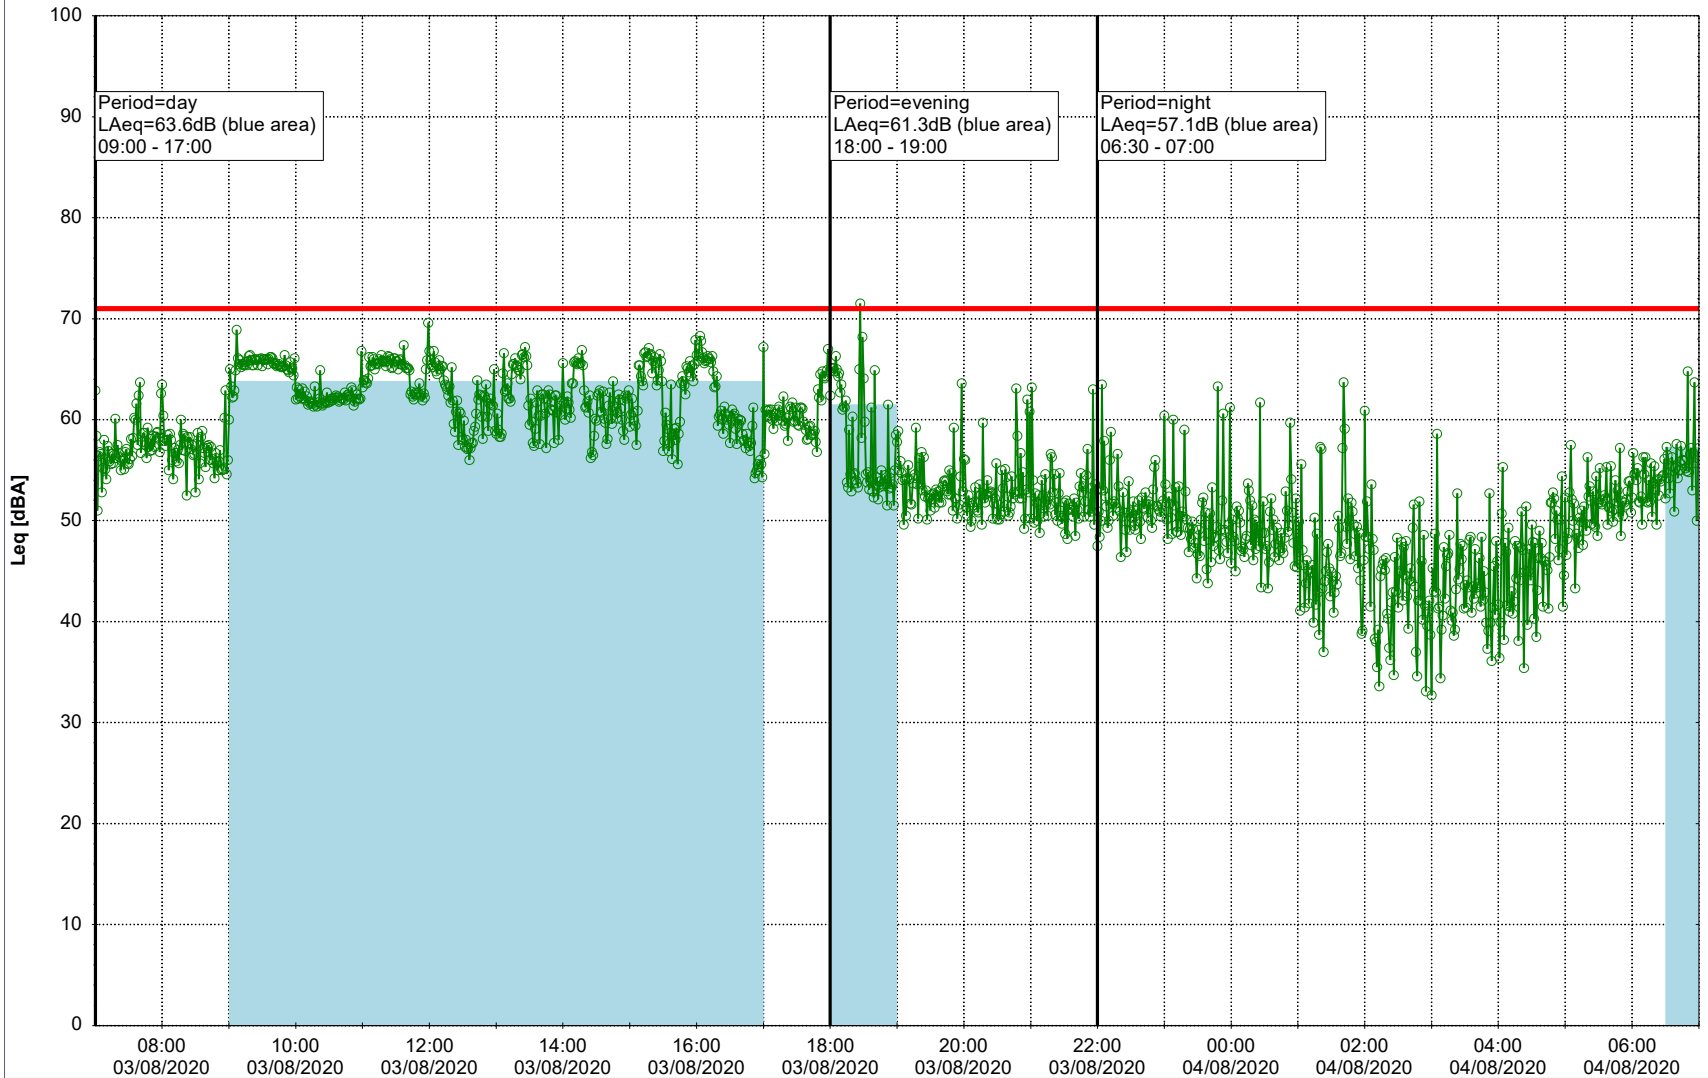

Project: Kronos Sydhavnen
Construction: Gåsebæk
Location: N-V

03/08/2020
04/08/2020

Remarks

...

Noise Time Related Diagram

○○○ GAB_NS01

Project: Kronos Sydhavnen
Construction: Gåsebæk
Location: N-V

04/08/2020
05/08/2020

Remarks

...

Noise Time Related Diagram

○○○ GAB_NS01

Project: Kronos Sydhavnen
Construction: Gåsebæk
Location: N-V

05/08/2020
06/08/2020

Remarks

...

Noise Time Related Diagram

○○○ GAB_NS01

Project: Kronos Sydhavnen
Construction: Gåsebæk
Location: N-V

06/08/2020
07/08/2020

Remarks

...

Noise Time Related Diagram

○○○ GAB_NS01

Project: Kronos Sydhavnen
Construction: Gåsebæk
Location: N-V

Remarks

...

Noise Time Related Diagram

07/08/2020
08/08/2020

○○○○ GAB_NS01

Project: Kronos Sydhavnen
Construction: Gåsebæk
Location: N-V

08/08/2020
09/08/2020