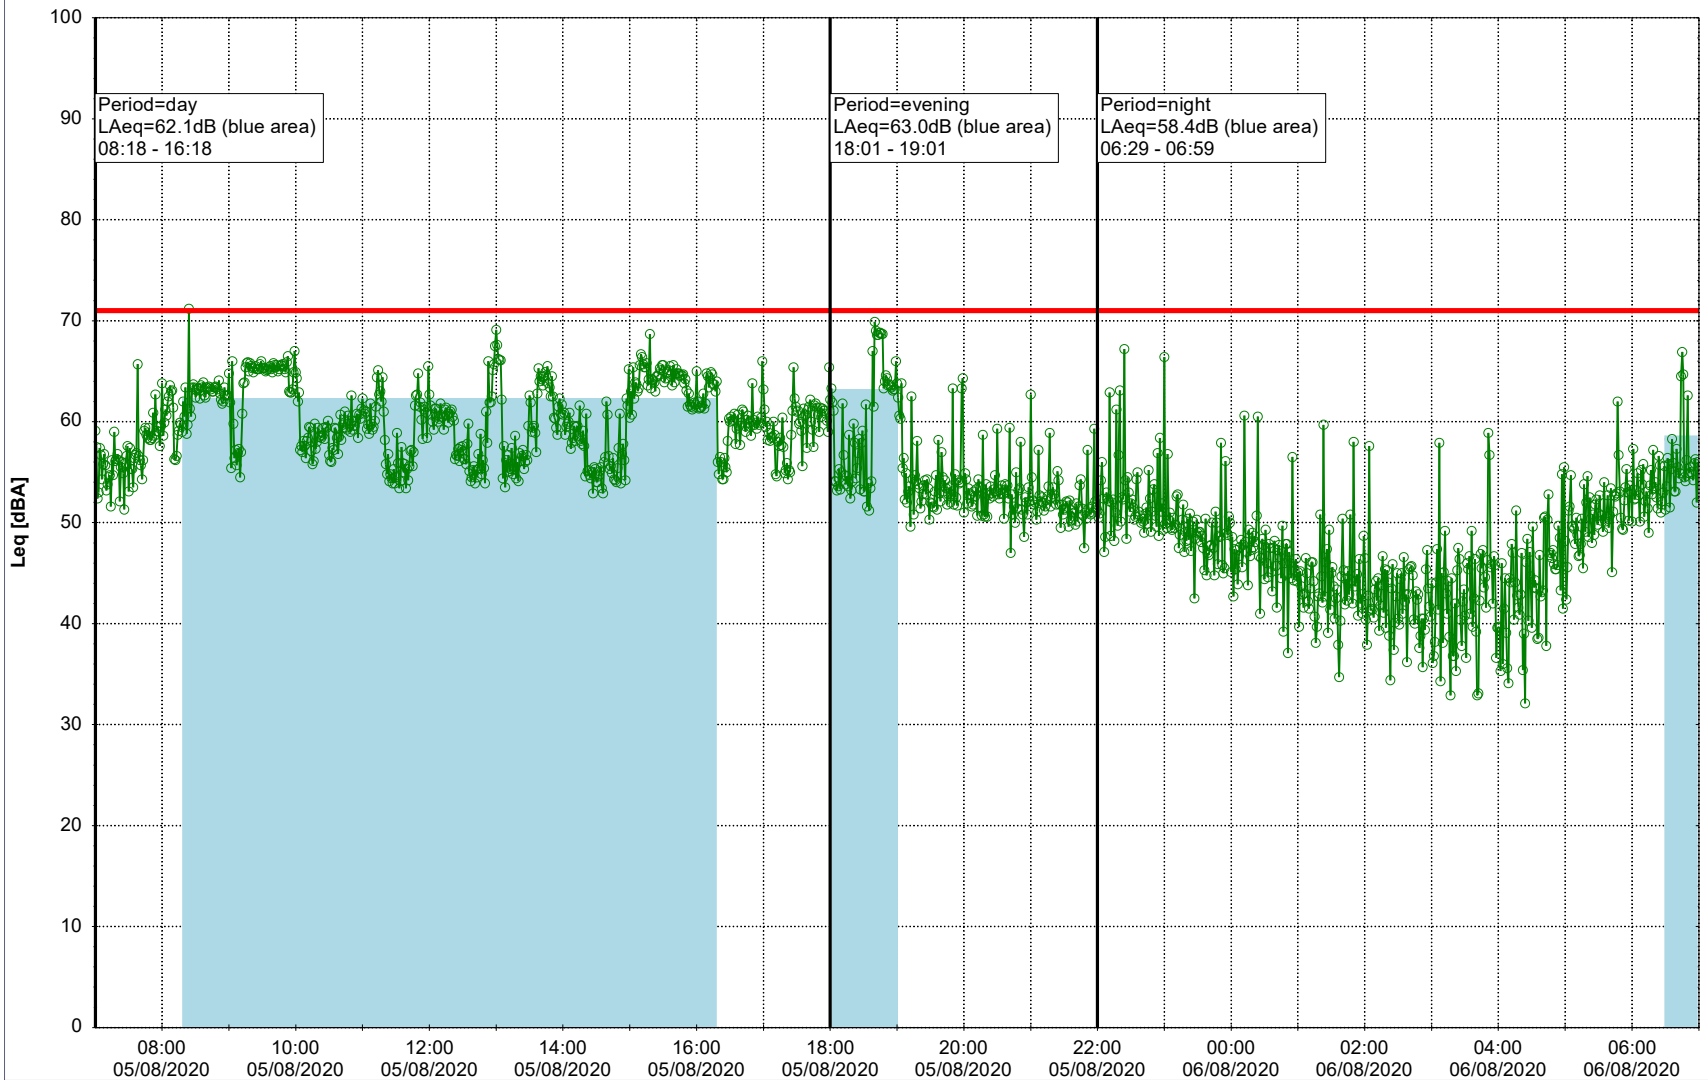

Remarks

...

Noise Time Related Diagram

○○○ GAB_NS01

Project: Kronos Sydhavnen
Construction: Gåsebæk
Location: N-V

05/08/2020
06/08/2020

Remarks

...

Noise Time Related Diagram

○○○ GAB_NS01

Project: Kronos Sydhavnen
Construction: Gåsebæk
Location: N-V

06/08/2020
07/08/2020

Remarks

...

Noise Time Related Diagram

○○○ GAB_NS01

Project: Kronos Sydhavnen
Construction: Gåsebæk
Location: N-V

Remarks

...

Noise Time Related Diagram

07/08/2020
08/08/2020

○○○○ GAB_NS01

Project: Kronos Sydhavnen
Construction: Gåsebæk
Location: N-V

08/08/2020
09/08/2020

Remarks

...

Noise Time Related Diagram

○○○○ GAB_NS01

Project: Kronos Sydhavnen
Construction: Gåsebæk
Location: N-V

09/08/2020
10/08/2020

Remarks

...