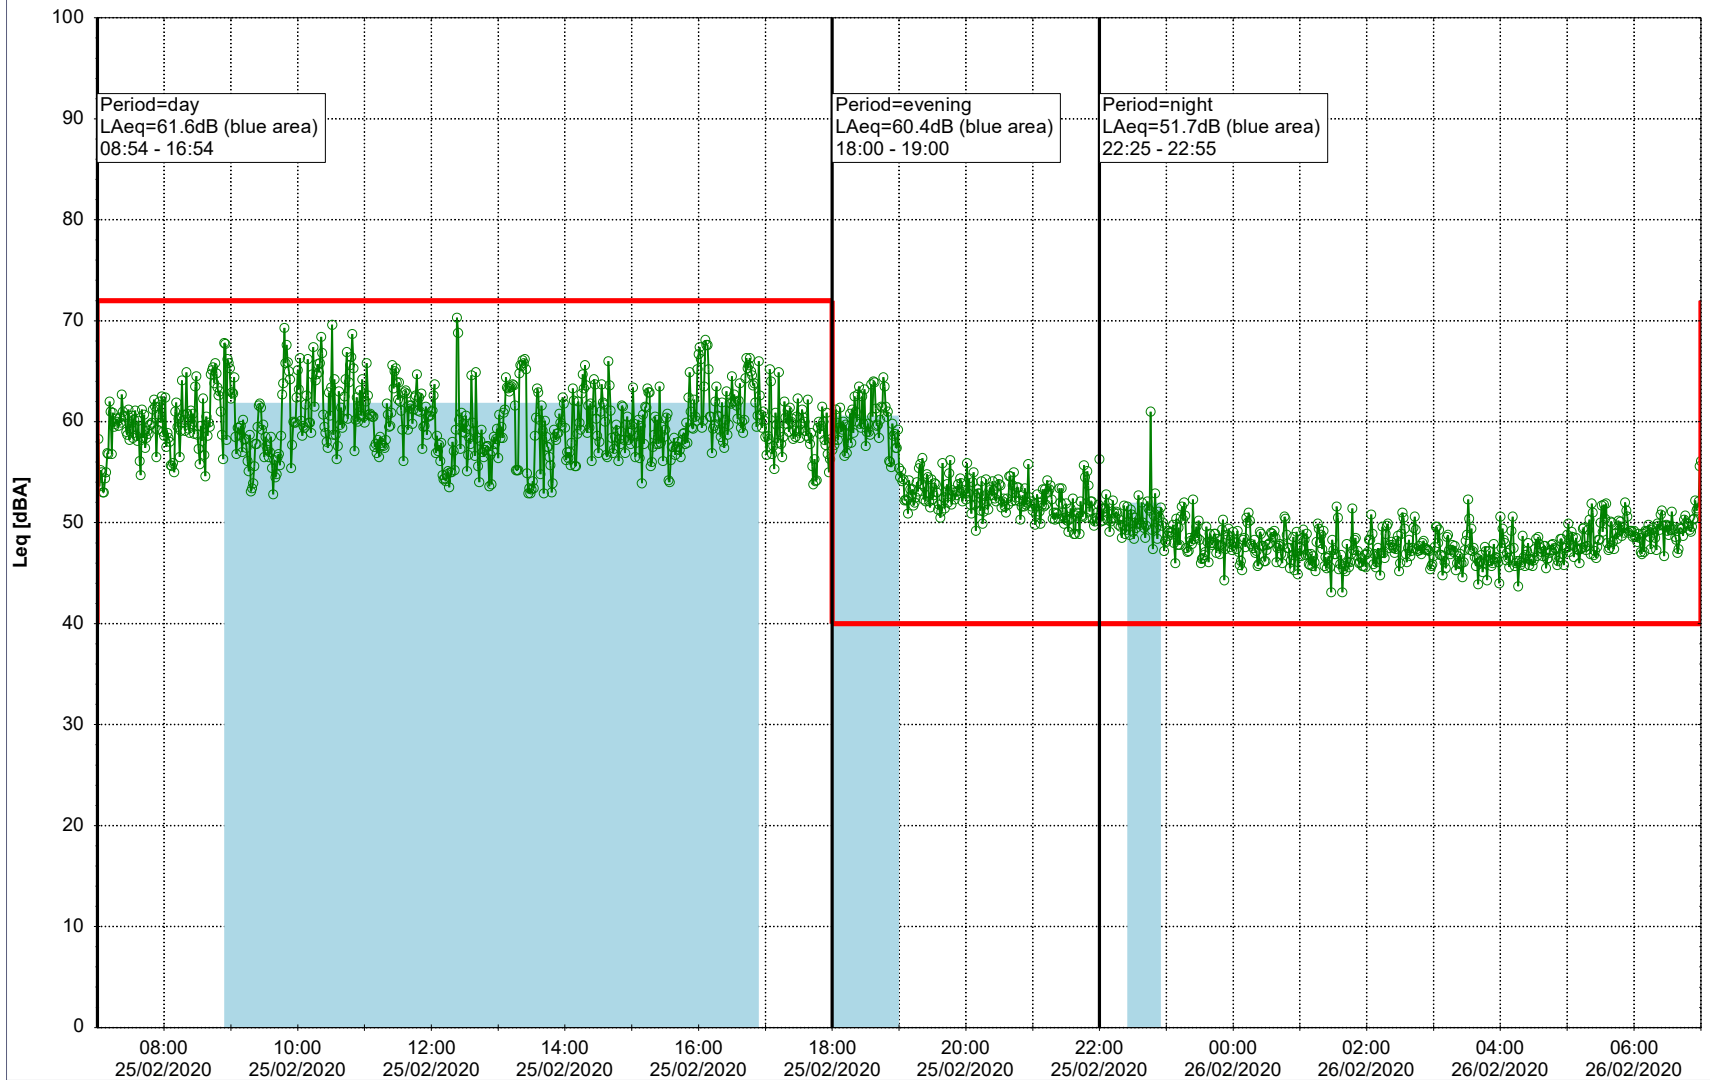

25/02/2020
26/02/2020

Plan View

Remarks

...

Noise Time Related Diagram

○○○○ MOP_NS01

Project: Kronos Sydhavnen
Construction: Mozarts Plads
Location: N-V

Plan View

Remarks

...

Noise Time Related Diagram

26/02/2020
27/02/2020

○○○○ MOP_NS01

Project: Kronos Sydhavnen
Construction: Mozarts Plads
Location: N-V

27/02/2020
28/02/2020

Plan View

Remarks

...

Noise Time Related Diagram

○○○ MOP_NS01

Project: Kronos Sydhavnen
Construction: Mozarts Plads
Location: N-V

28/02/2020
29/02/2020

Plan View

Remarks