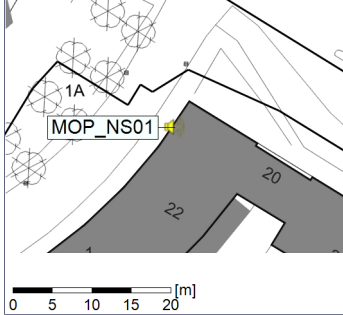

Project: Kronos Sydhavnen
Construction: Mozarts Plads
Location: N-V

Plan View

Remarks

...

Noise Time Related Diagram

24/02/2020
25/02/2020

○○○○ MOP_NS01

Project: Kronos Sydhavnen
Construction: Mozarts Plads
Location: N-V