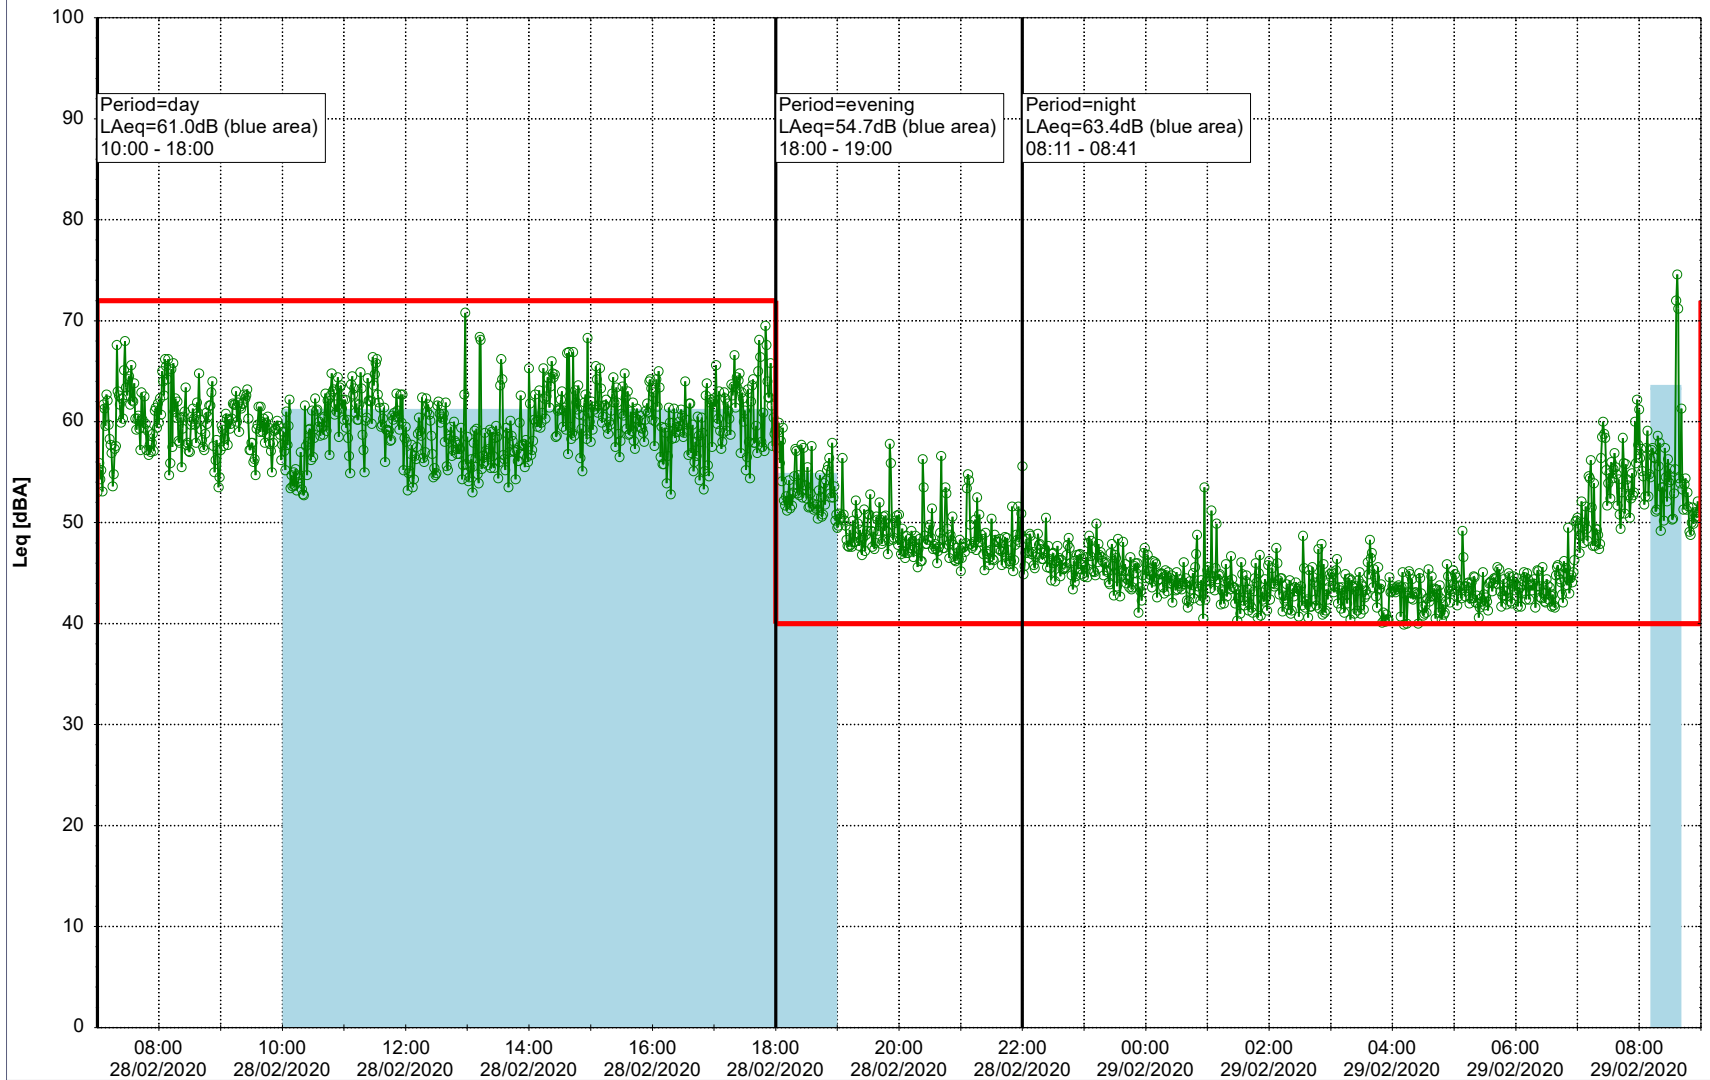

Remarks

...

Noise Time Related Diagram

○○○ MOP_NS01

Project: Kronos Sydhavnen
Construction: Mozarts Plads
Location: N-V

28/02/2020
29/02/2020

Plan View

Remarks

...

Noise Time Related Diagram

○○○○ MOP_NS01

Project: Kronos Sydhavnen
Construction: Mozarts Plads
Location: N-V

29/02/2020
01/03/2020

Plan View

Remarks

...

Noise Time Related Diagram

○○○ MOP_NS01

Project: Kronos Sydhavnen
Construction: Mozarts Plads
Location: N-V

01/03/2020
02/03/2020

Plan View

Remarks

...

Noise Time Related Diagram