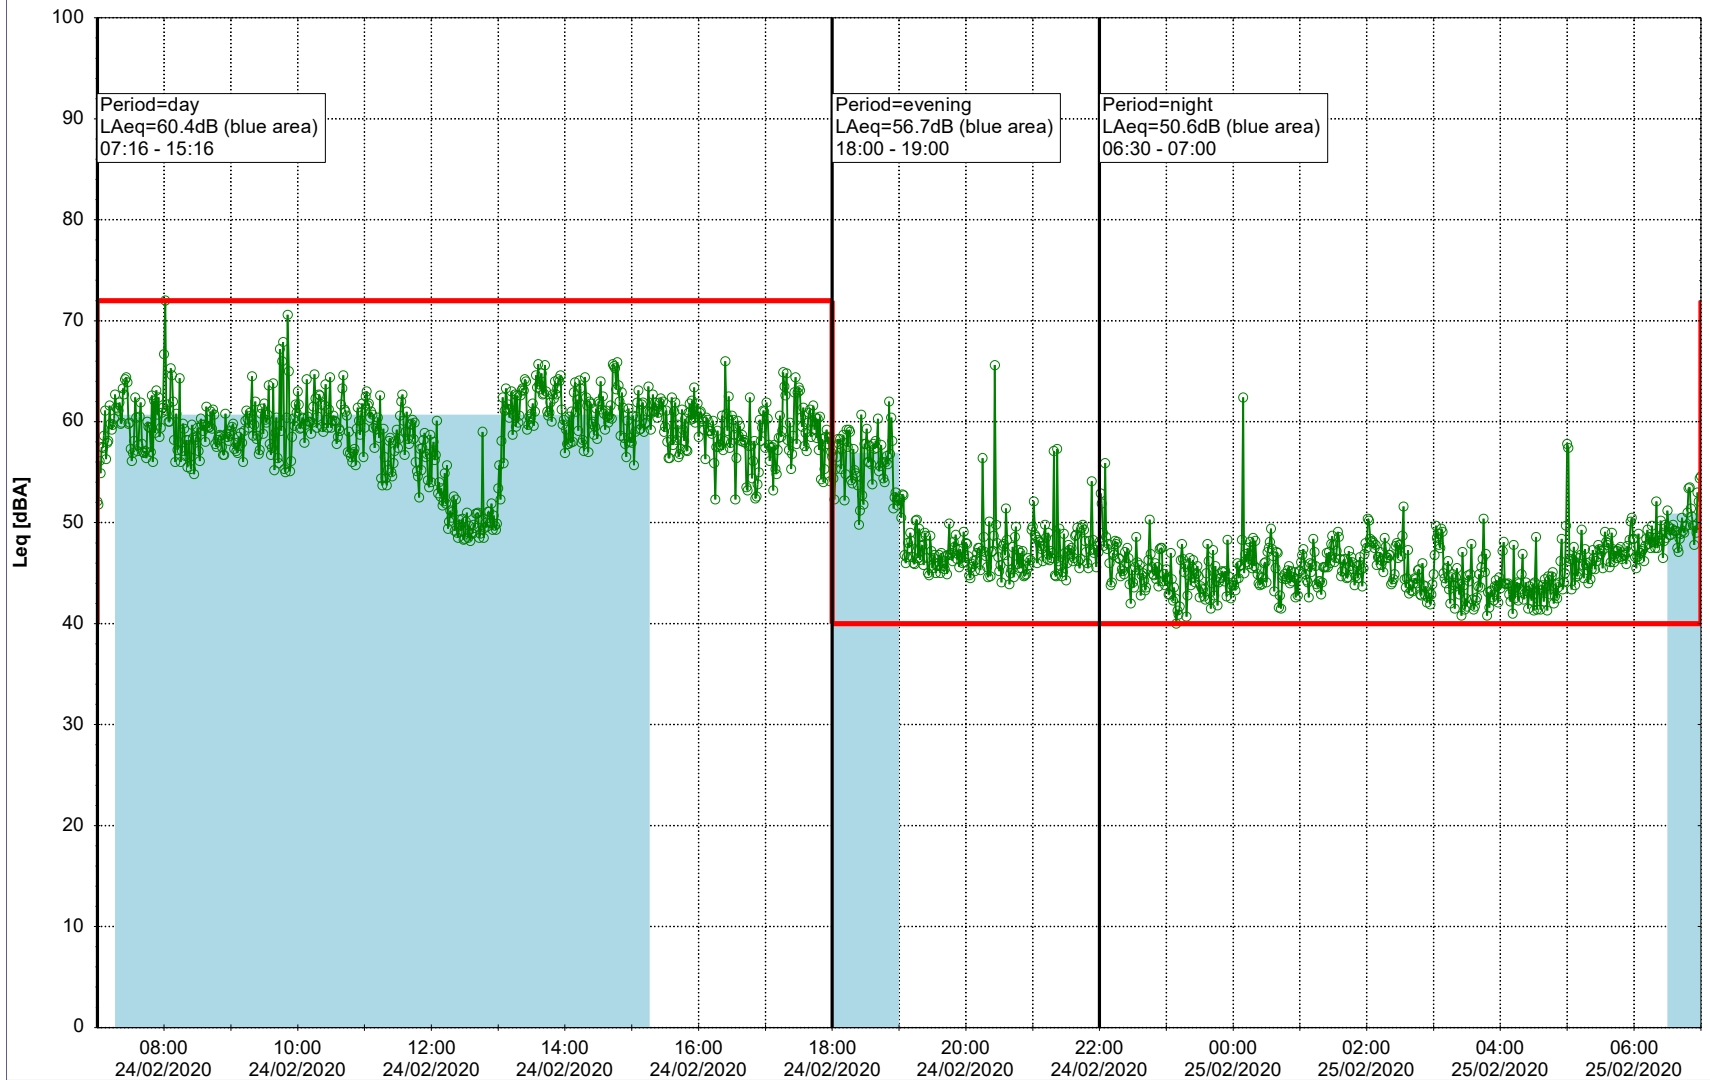

Project: Kronos Sydhavnen
Construction: Mozarts Plads
Location: N-V

Plan View

Remarks

...

Noise Time Related Diagram

24/02/2020
25/02/2020

○○○○ MOP_NS01

Project: Kronos Sydhavnen
Construction: Mozarts Plads
Location: N-V

25/02/2020
26/02/2020

Plan View

Remarks

...

Noise Time Related Diagram

○○○○ MOP_NS01

Project: Kronos Sydhavnen
Construction: Mozarts Plads
Location: N-V

Plan View

Remarks

...

Noise Time Related Diagram

26/02/2020
27/02/2020

○○○○ MOP_NS01

Project: Kronos Sydhavnen
Construction: Mozarts Plads
Location: N-V

27/02/2020
28/02/2020

Plan View

Remarks

...

Noise Time Related Diagram

○○○ MOP_NS01

Project: Kronos Sydhavnen
Construction: Mozarts Plads
Location: N-V

28/02/2020
29/02/2020

Plan View

Remarks