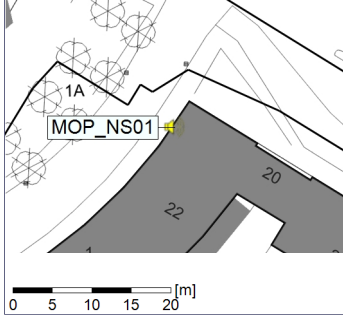

Remarks

...

Noise Time Related Diagram

○○○ MOP_NS01

Project: Kronos Sydhavnen
Construction: Mozarts Plads
Location: N-V

28/02/2020
29/02/2020

Plan View

Remarks