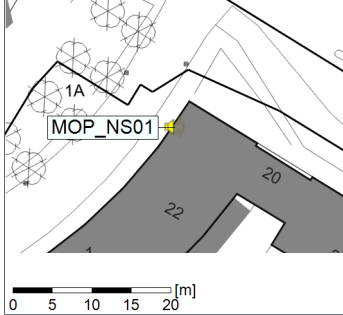

...

Noise Time Related Diagram

○○○○ MOP_NS01

Project: Kronos Sydhavnen
Construction: Mozarts Plads
Location: N-V

29/02/2020
01/03/2020

Plan View

Remarks

...