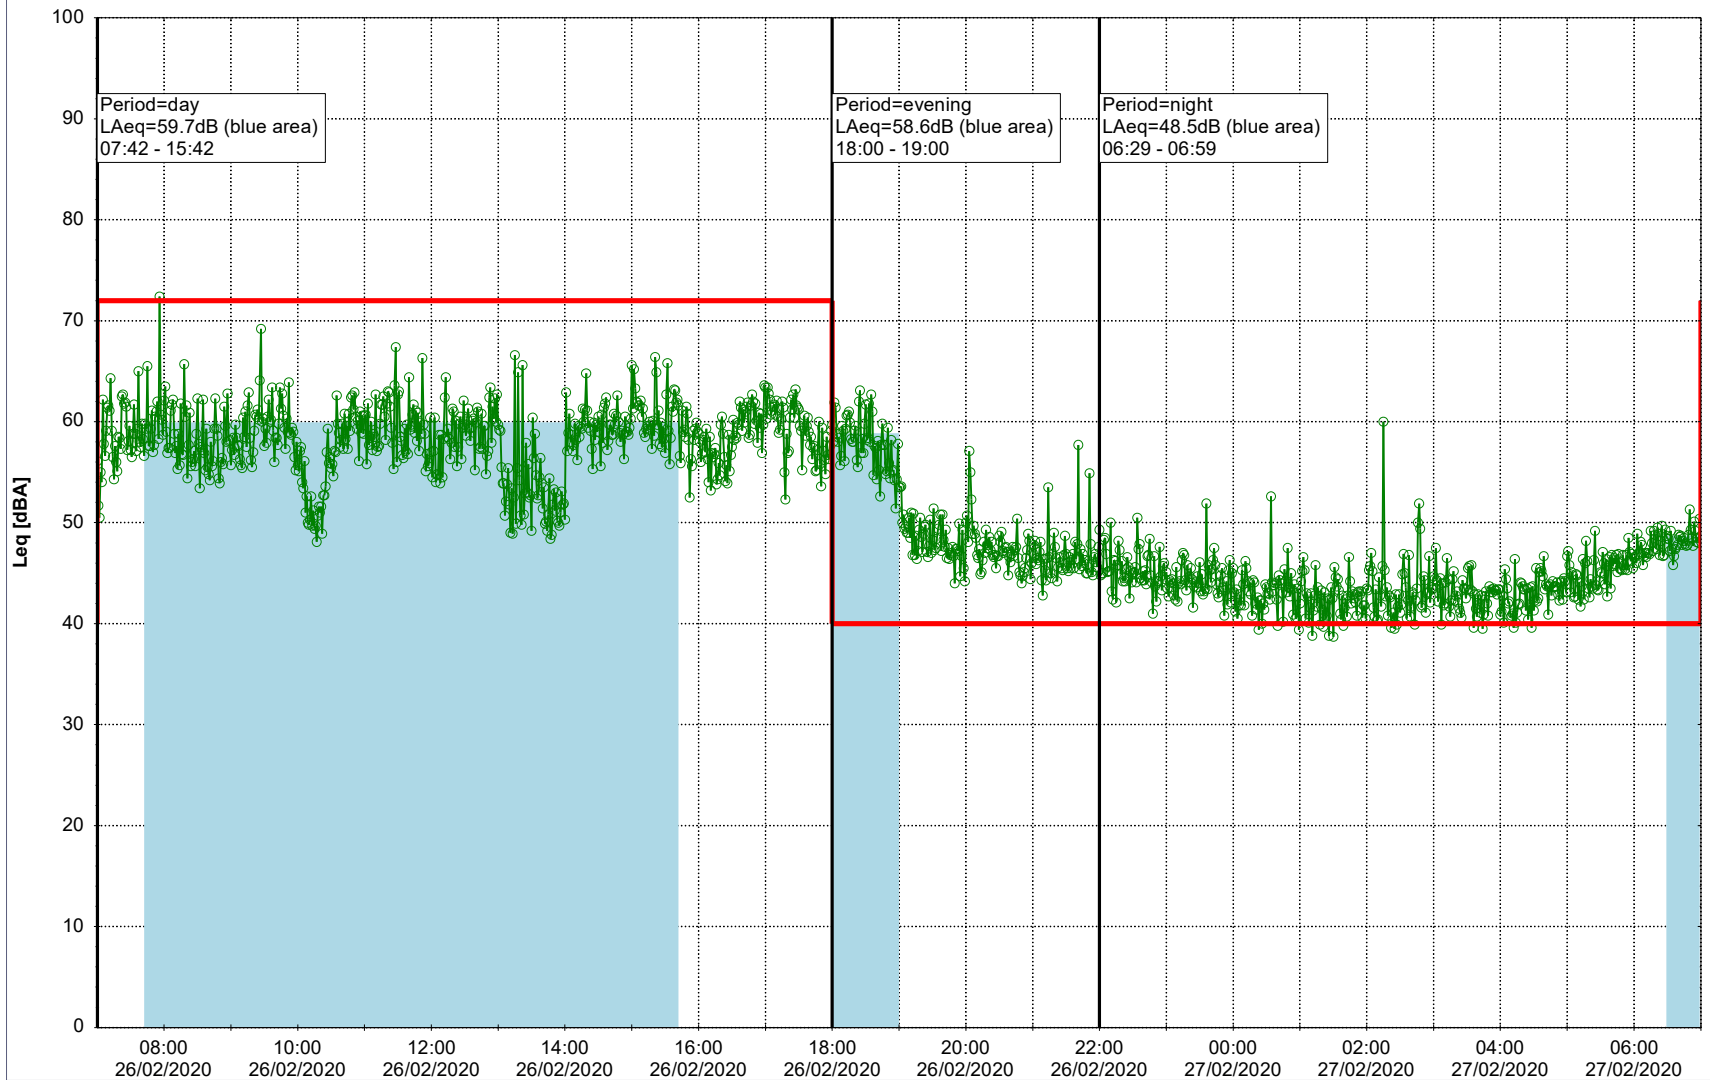

25/02/2020
26/02/2020

Plan View

Remarks

...

Noise Time Related Diagram

○○○○ MOP_NS01

Project: Kronos Sydhavnen
Construction: Mozarts Plads
Location: N-V

Plan View

Remarks

...

Noise Time Related Diagram

26/02/2020
27/02/2020

○○○○ MOP_NS01

Project: Kronos Sydhavnen
Construction: Mozarts Plads
Location: N-V

27/02/2020
28/02/2020

Plan View

Remarks

...

Noise Time Related Diagram

○○○ MOP_NS01

Project: Kronos Sydhavnen
Construction: Mozarts Plads
Location: N-V

28/02/2020
29/02/2020

Plan View

Remarks

...

Noise Time Related Diagram

○○○○ MOP_NS01

Project: Kronos Sydhavnen
Construction: Mozarts Plads
Location: N-V

29/02/2020
01/03/2020

Plan View

Remarks

...