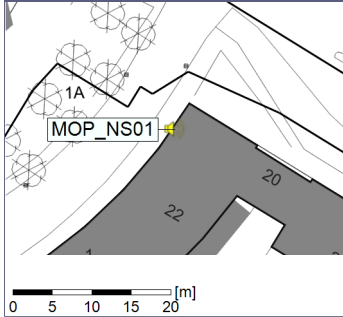

Noise Time Related Diagram

○○○ MOP_NS01

Project: Kronos Sydhavnen
Construction: Mozarts Plads
Location: N-V

01/03/2020
02/03/2020

Plan View

Remarks

...

Noise Time Related Diagram