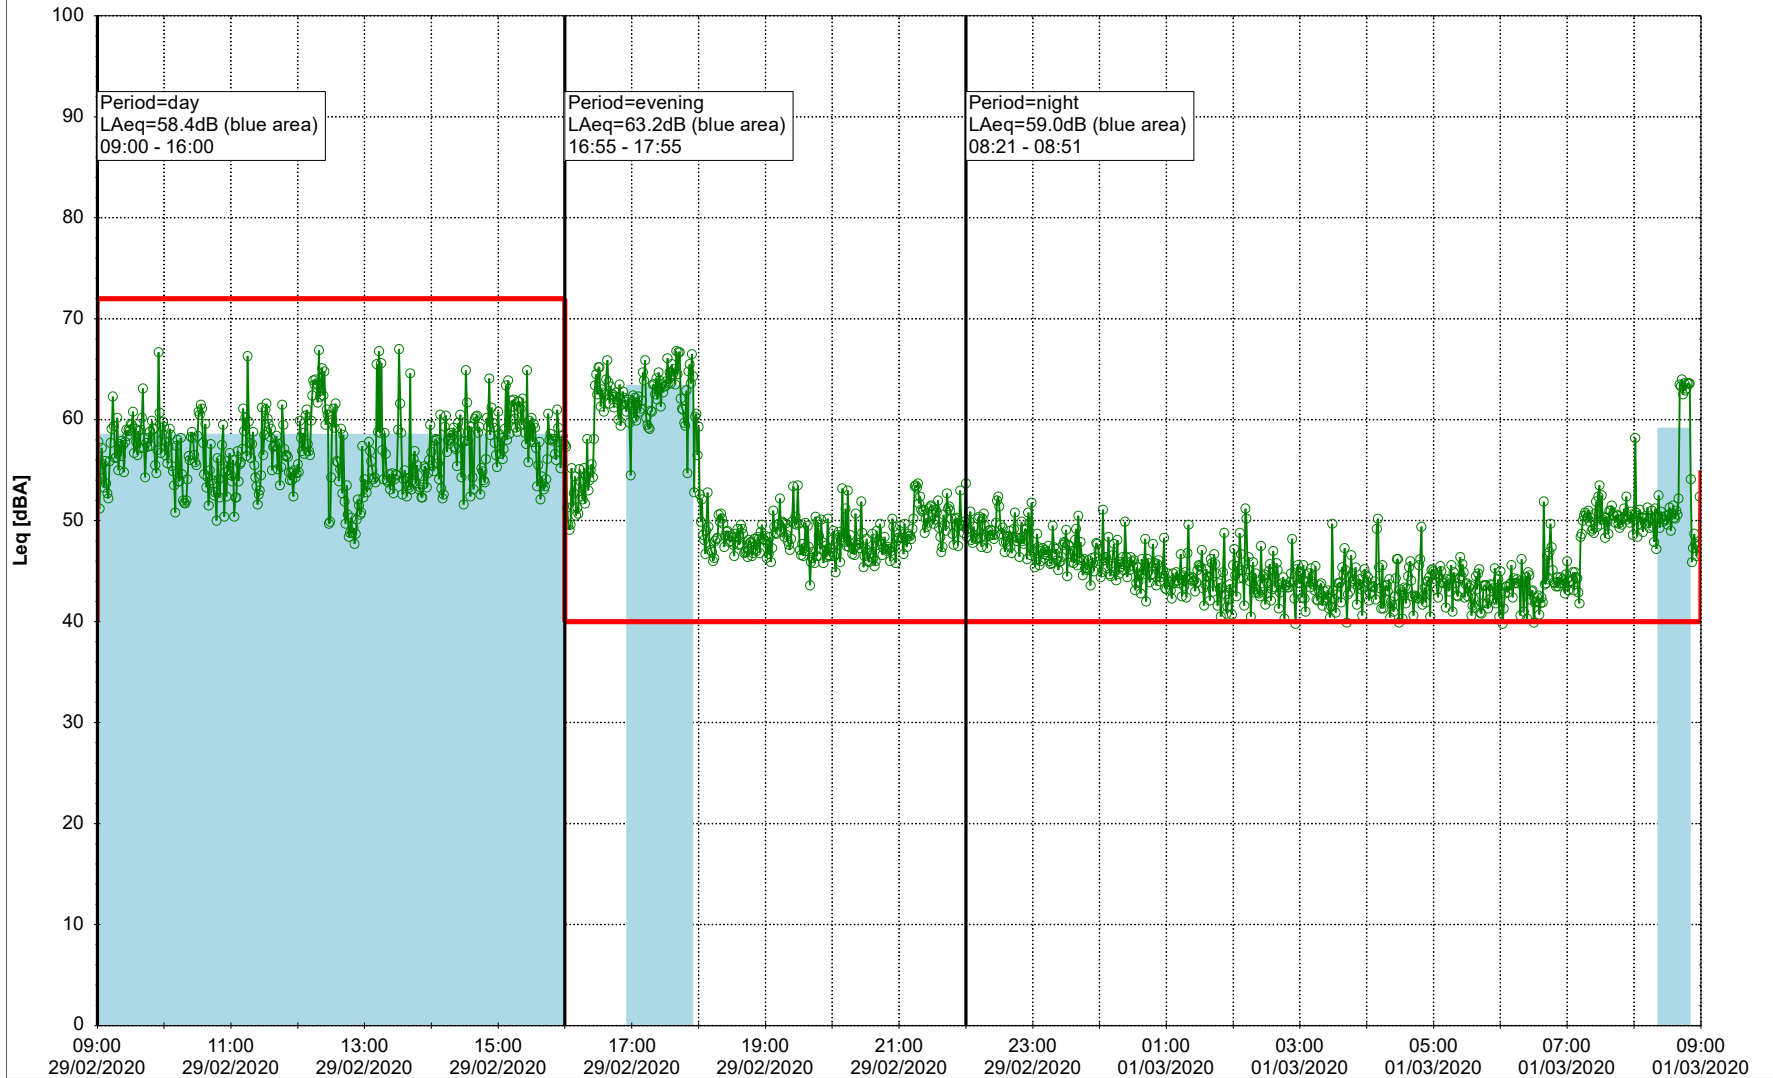

...

Noise Time Related Diagram

○○○○ MOP_NS01

Project: Kronos Sydhavnen
Construction: Mozarts Plads
Location: N-V

29/02/2020
01/03/2020

Plan View

Remarks

...

Noise Time Related Diagram

○○○ MOP_NS01

Project: Kronos Sydhavnen
Construction: Mozarts Plads
Location: N-V

01/03/2020
02/03/2020

Plan View

Remarks

...

Noise Time Related Diagram