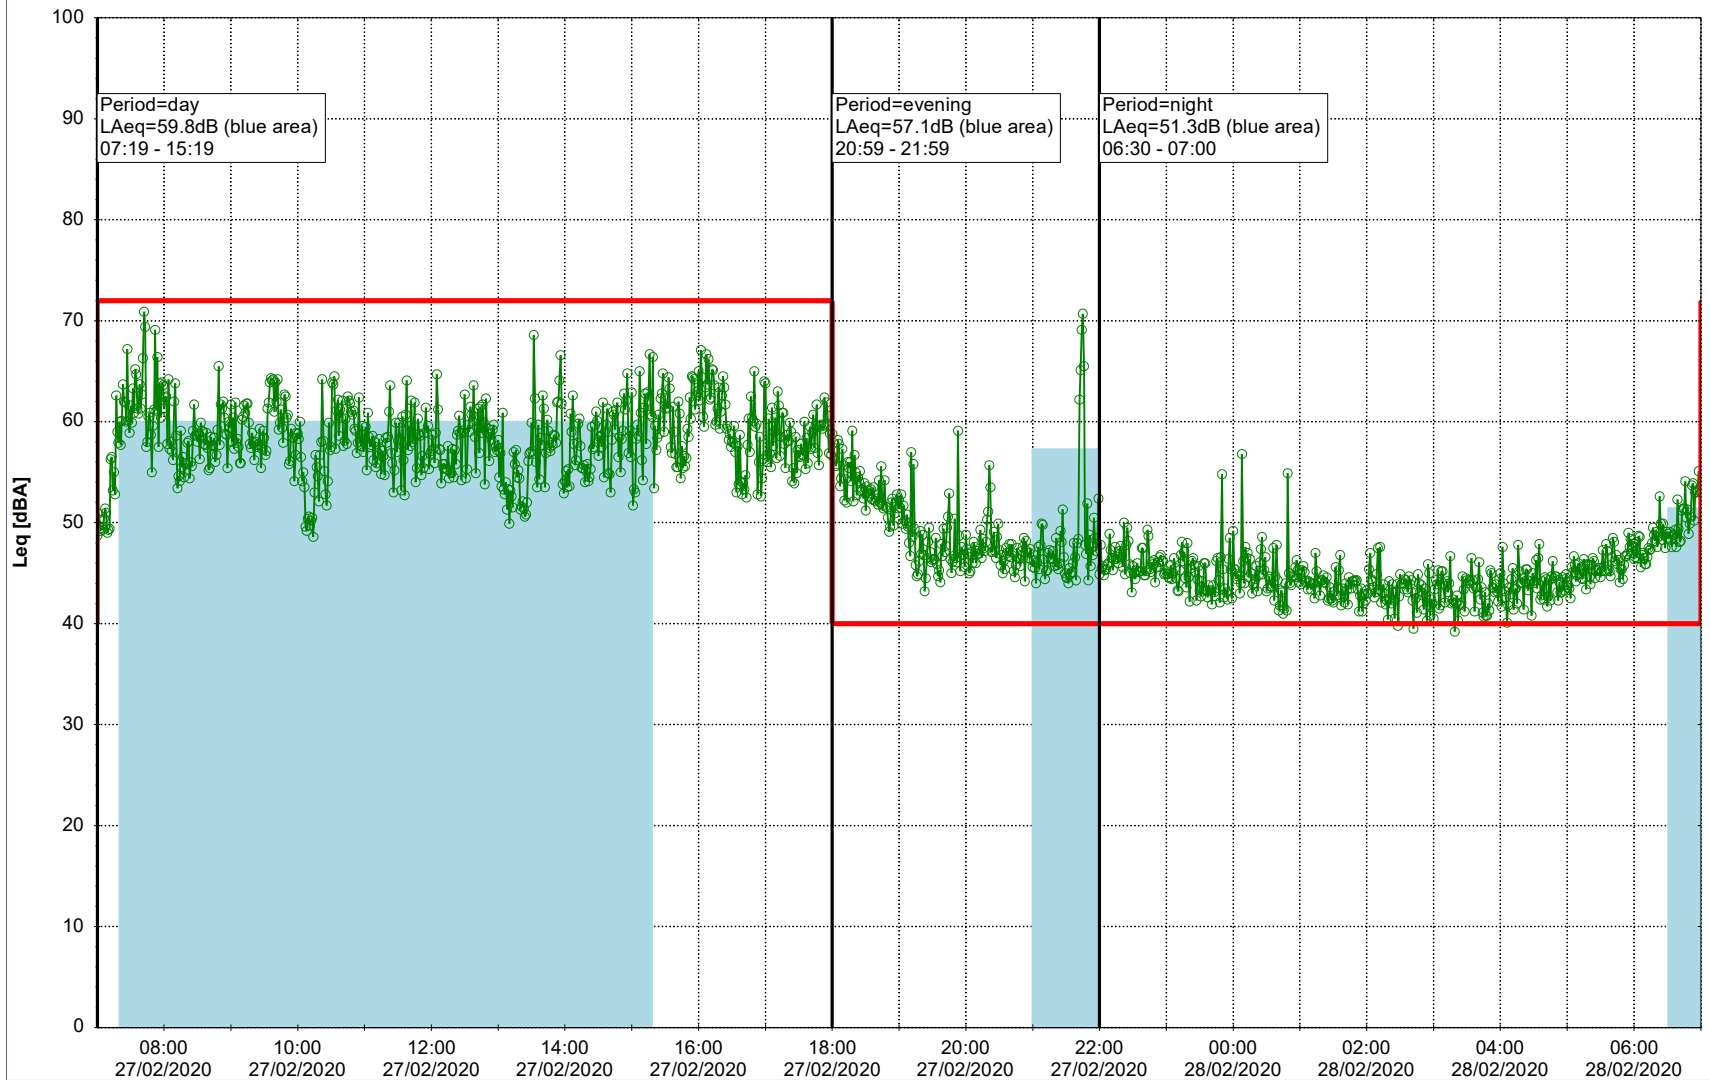

Remarks

...

Noise Time Related Diagram

26/02/2020
27/02/2020

○○○○ MOP_NS01

Project: Kronos Sydhavnen
Construction: Mozarts Plads
Location: N-V

27/02/2020
28/02/2020

Plan View

Remarks

...

Noise Time Related Diagram

○○○ MOP_NS01

Project: Kronos Sydhavnen
Construction: Mozarts Plads
Location: N-V

28/02/2020
29/02/2020

Plan View

Remarks

...

Noise Time Related Diagram

○○○○ MOP_NS01

Project: Kronos Sydhavnen
Construction: Mozarts Plads
Location: N-V

29/02/2020
01/03/2020

Plan View

Remarks

...