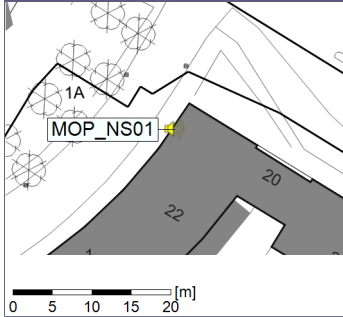

Remarks

...

Noise Time Related Diagram

26/02/2020
27/02/2020

○○○○ MOP_NS01

Project: Kronos Sydhavnen
Construction: Mozarts Plads
Location: N-V

27/02/2020
28/02/2020

Plan View