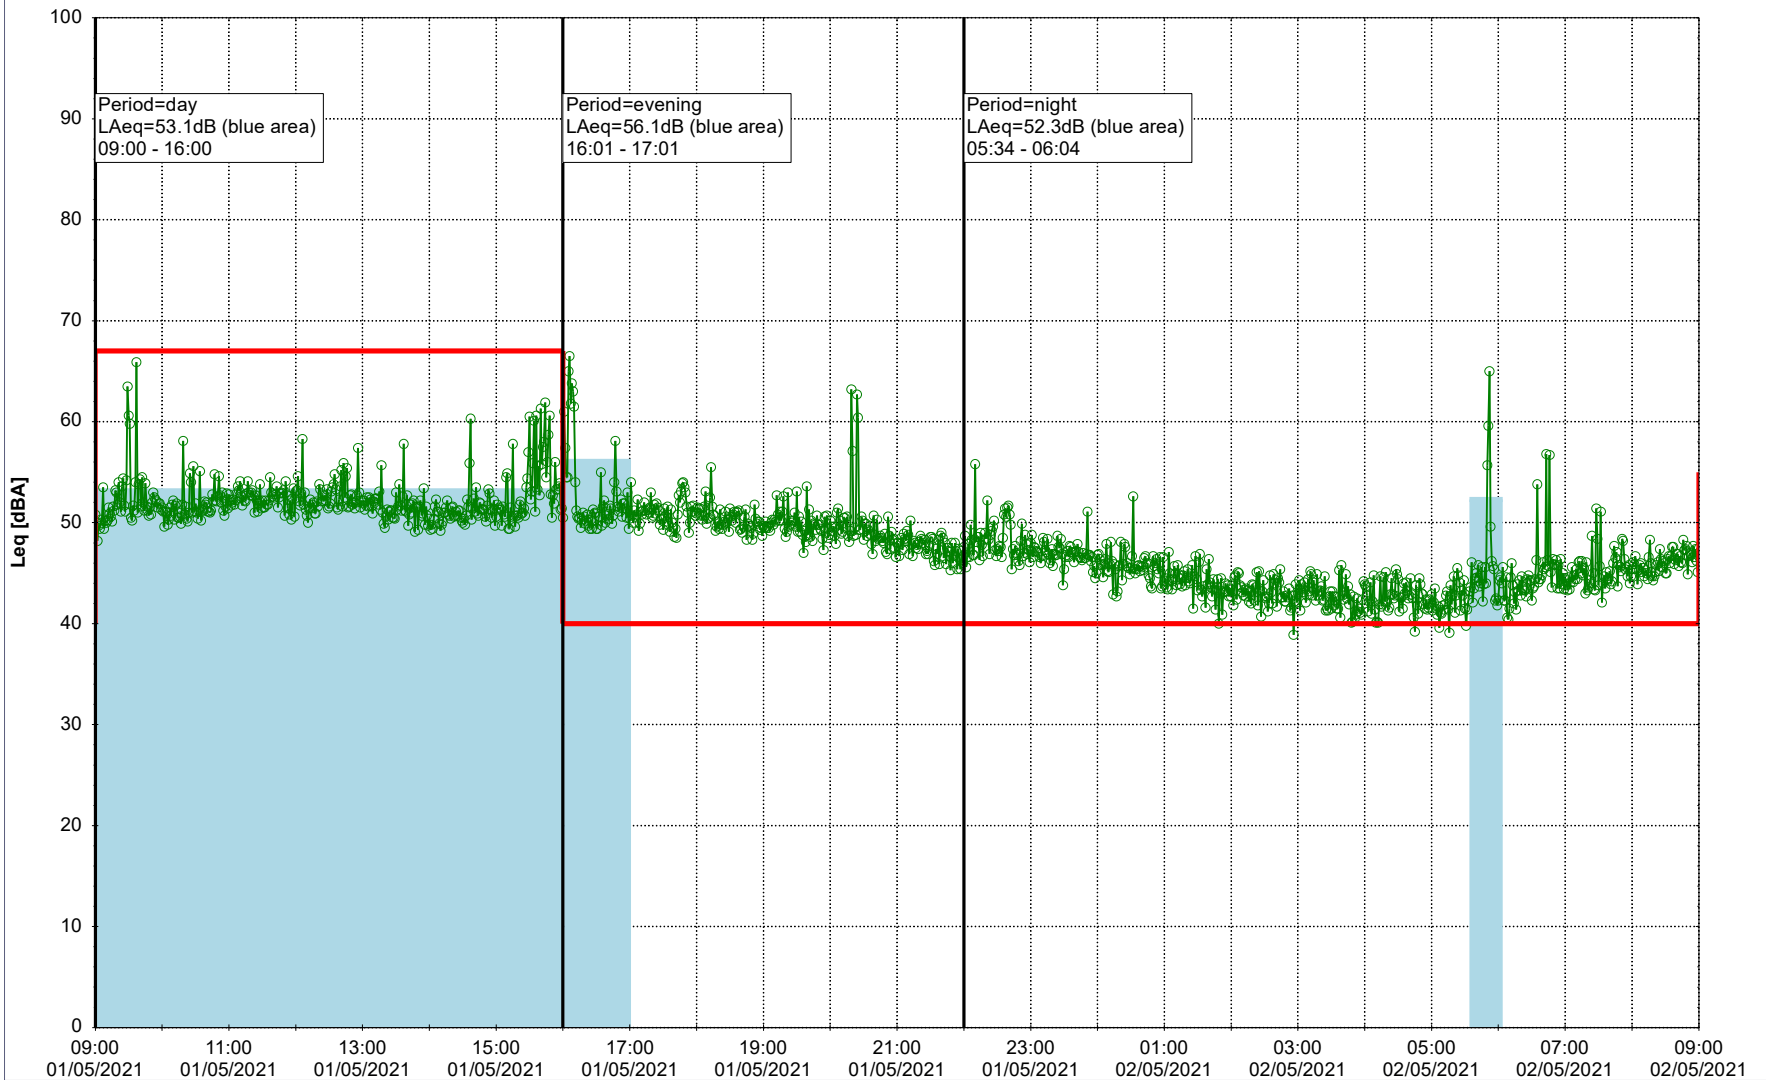

Project: Kronos Sydhavnen
Construction: Sluseholmen
Location: N-V

Plan View

0 5 10 15 20 [m]

Remarks

...

Noise Time Related Diagram

30/04/2021
01/05/2021

○○○○ SLU_NS01

Project: Kronos Sydhavnen
Construction: Sluseholmen
Location: N-V

Plan View

Remarks

...

Noise Time Related Diagram

01/05/2021
02/05/2021

SLU_NS01

Project: Kronos Sydhavnen
Construction: Sluseholmen
Location: N-V

Plan View

0 5 10 15 20 [m]

Remarks

...

Noise Time Related Diagram

02/05/2021
03/05/2021

○○○○ SLU_NS01