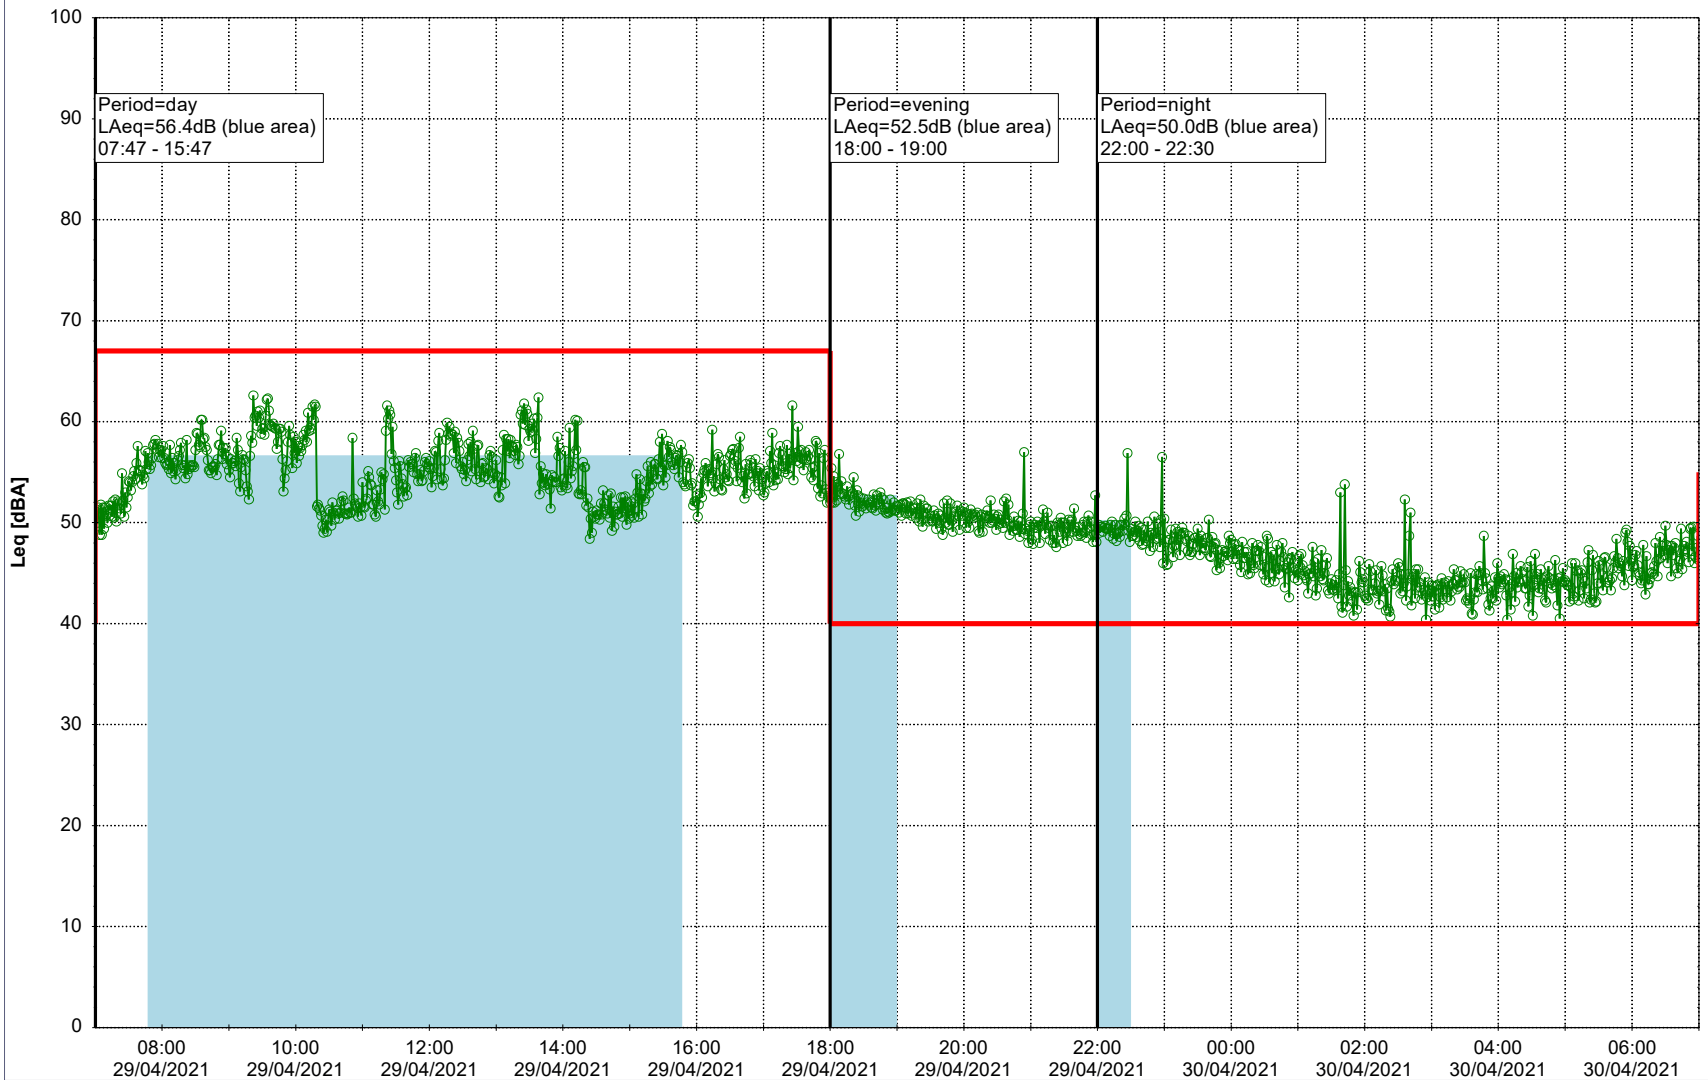

Project: Kronos Sydhavnen
Construction: Sluseholmen
Location: N-V

Plan View

0 5 10 15 20 [m]

Remarks

...

Noise Time Related Diagram

29/04/2021
30/04/2021

○○○○ SLU_NS01

Project: Kronos Sydhavnen
Construction: Sluseholmen
Location: N-V

Plan View

0 5 10 15 20 [m]

Remarks

...

Noise Time Related Diagram

30/04/2021
01/05/2021

○○○○ SLU_NS01

Project: Kronos Sydhavnen
Construction: Sluseholmen
Location: N-V

Plan View

Remarks

...

Noise Time Related Diagram

01/05/2021
02/05/2021

SLU_NS01

Project: Kronos Sydhavnen
Construction: Sluseholmen
Location: N-V