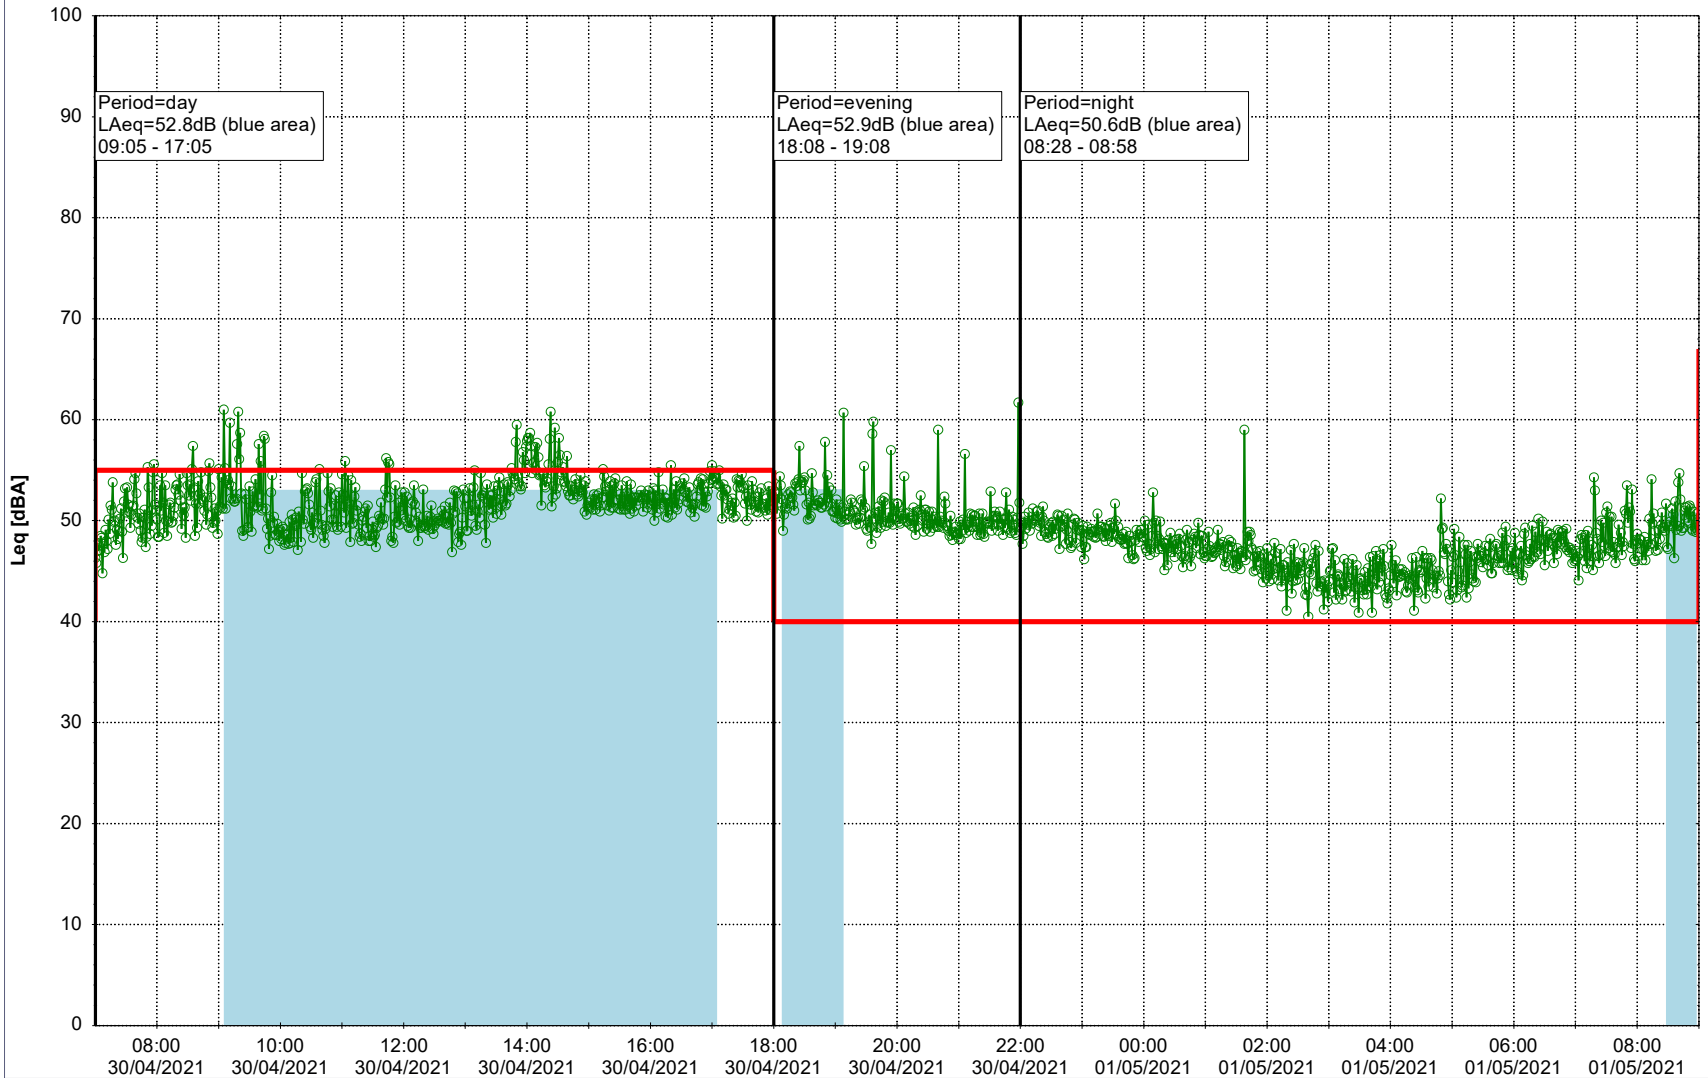

Project: Kronos Sydhavnen
Construction: Sluseholmen
Location: N-V

Plan View

0 5 10 15 20 [m]

Remarks

...

Noise Time Related Diagram

30/04/2021
01/05/2021

○○○○ SLU_NS01

Project: Kronos Sydhavnen
Construction: Sluseholmen
Location: N-V

Plan View

Remarks

...

Noise Time Related Diagram

01/05/2021
02/05/2021

SLU_NS01

Project: Kronos Sydhavnen
Construction: Sluseholmen
Location: N-V

Plan View

0 5 10 15 20 [m]

Remarks

...

Noise Time Related Diagram

02/05/2021
03/05/2021

○○○○ SLU_NS01