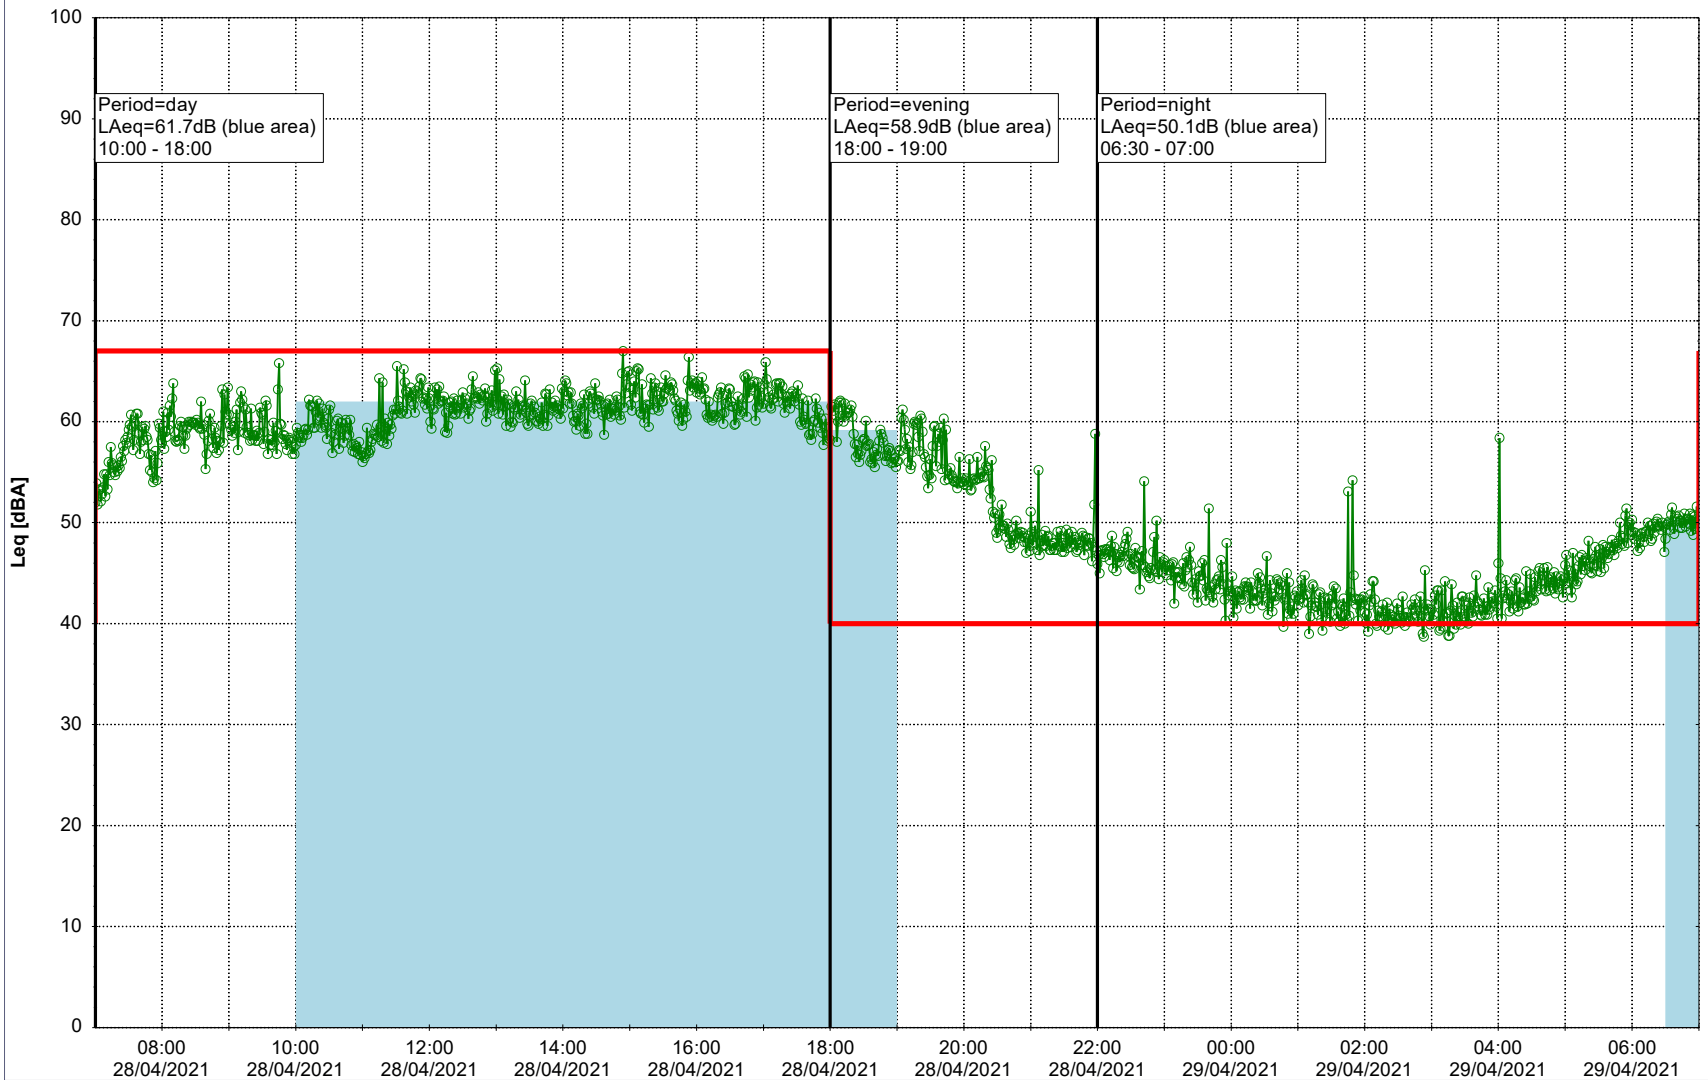

Project: Kronos Sydhavnen
Construction: Sluseholmen
Location: N-V

Plan View

0 5 10 15 20 [m]

Remarks

...

Noise Time Related Diagram

28/04/2021
29/04/2021

○○○○ SLU_NS01

Project: Kronos Sydhavnen
Construction: Sluseholmen
Location: N-V

Plan View

0 5 10 15 20 [m]

Remarks

...

Noise Time Related Diagram

29/04/2021
30/04/2021

○○○○ SLU_NS01

Project: Kronos Sydhavnen
Construction: Sluseholmen
Location: N-V

Plan View

0 5 10 15 20 [m]

Remarks

...

Noise Time Related Diagram

30/04/2021
01/05/2021

○○○○ SLU_NS01

Project: Kronos Sydhavnen
Construction: Sluseholmen
Location: N-V

Plan View

Remarks

...

Noise Time Related Diagram

01/05/2021
02/05/2021

SLU_NS01

Project: Kronos Sydhavnen
Construction: Sluseholmen
Location: N-V