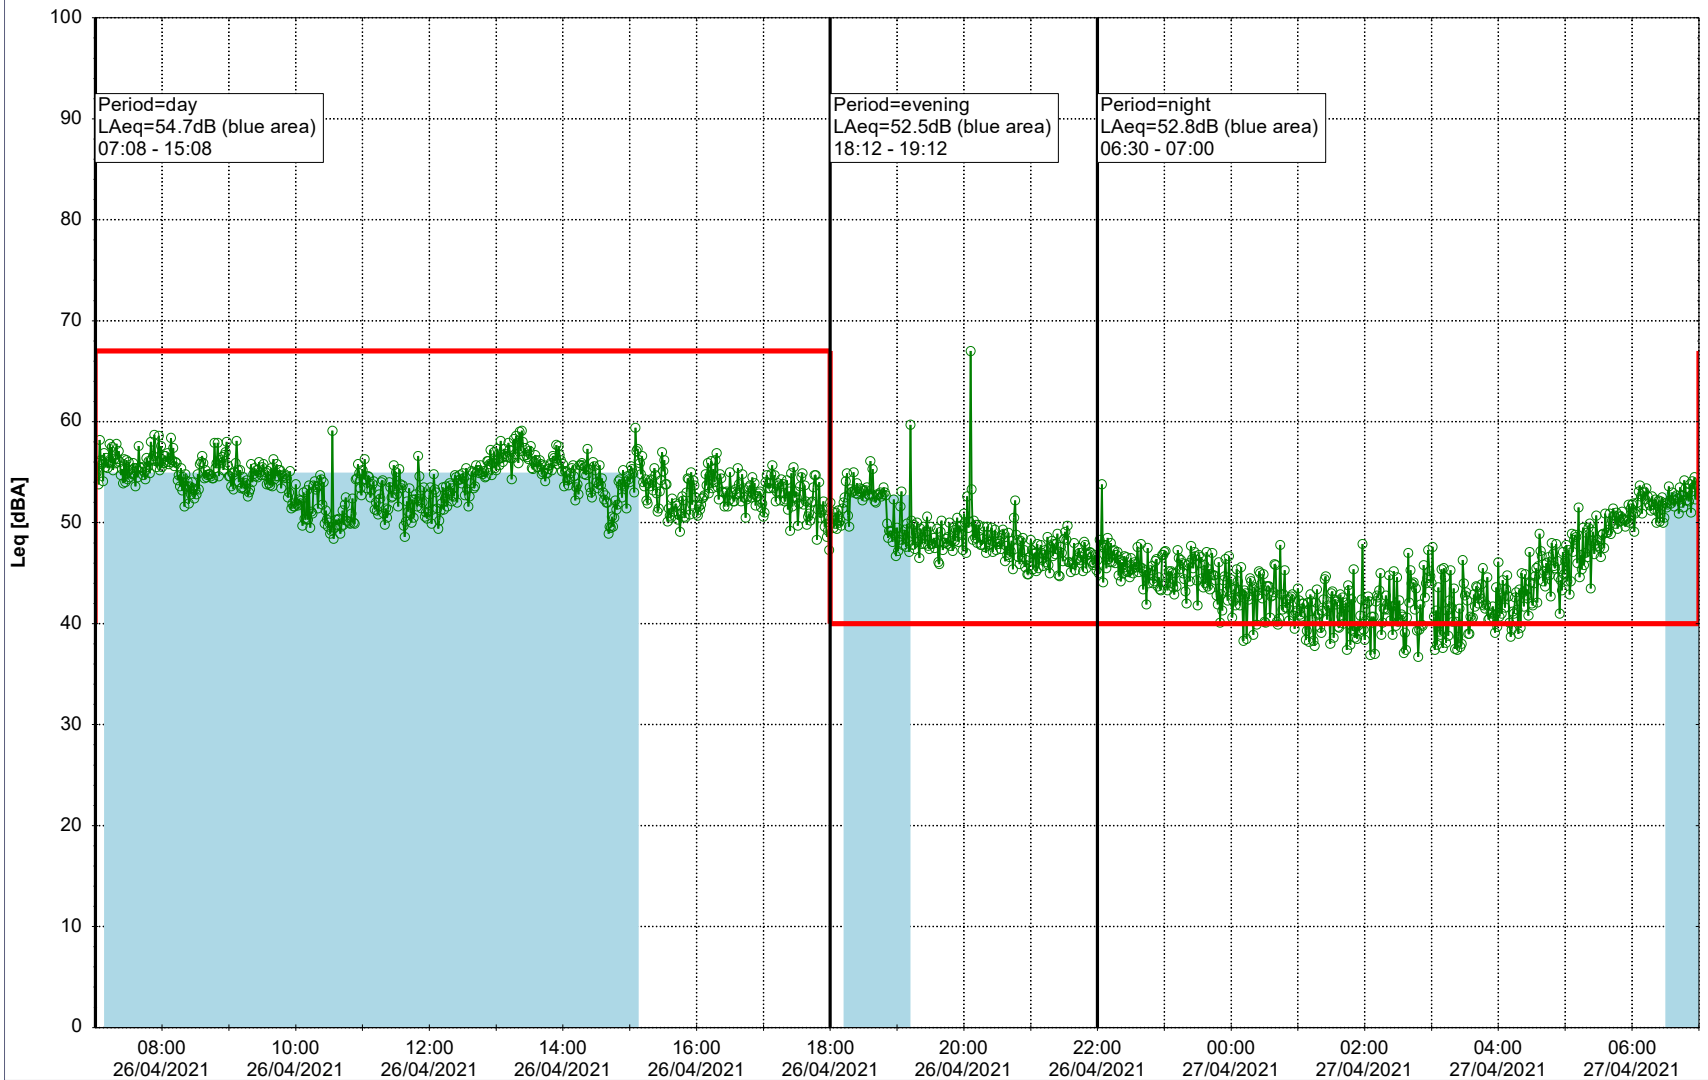

Project: Kronos Sydhavnen
Construction: Sluseholmen
Location: N-V

Plan View

0 5 10 15 20 [m]

Remarks

...

Noise Time Related Diagram

26/04/2021
27/04/2021

SLU_NS01

Project: Kronos Sydhavnen
Construction: Sluseholmen
Location: N-V

Plan View

0 5 10 15 20 [m]

Remarks

...

Noise Time Related Diagram

27/04/2021
28/04/2021

○○○○ SLU_NS01

Project: Kronos Sydhavnen
Construction: Sluseholmen
Location: N-V

Plan View

0 5 10 15 20 [m]

Remarks

...

Noise Time Related Diagram

28/04/2021
29/04/2021

○○○○ SLU_NS01

Project: Kronos Sydhavnen
Construction: Sluseholmen
Location: N-V

Plan View

0 5 10 15 20 [m]

Remarks

...

Noise Time Related Diagram

30/04/2021
01/05/2021

○○○○ SLU_NS01