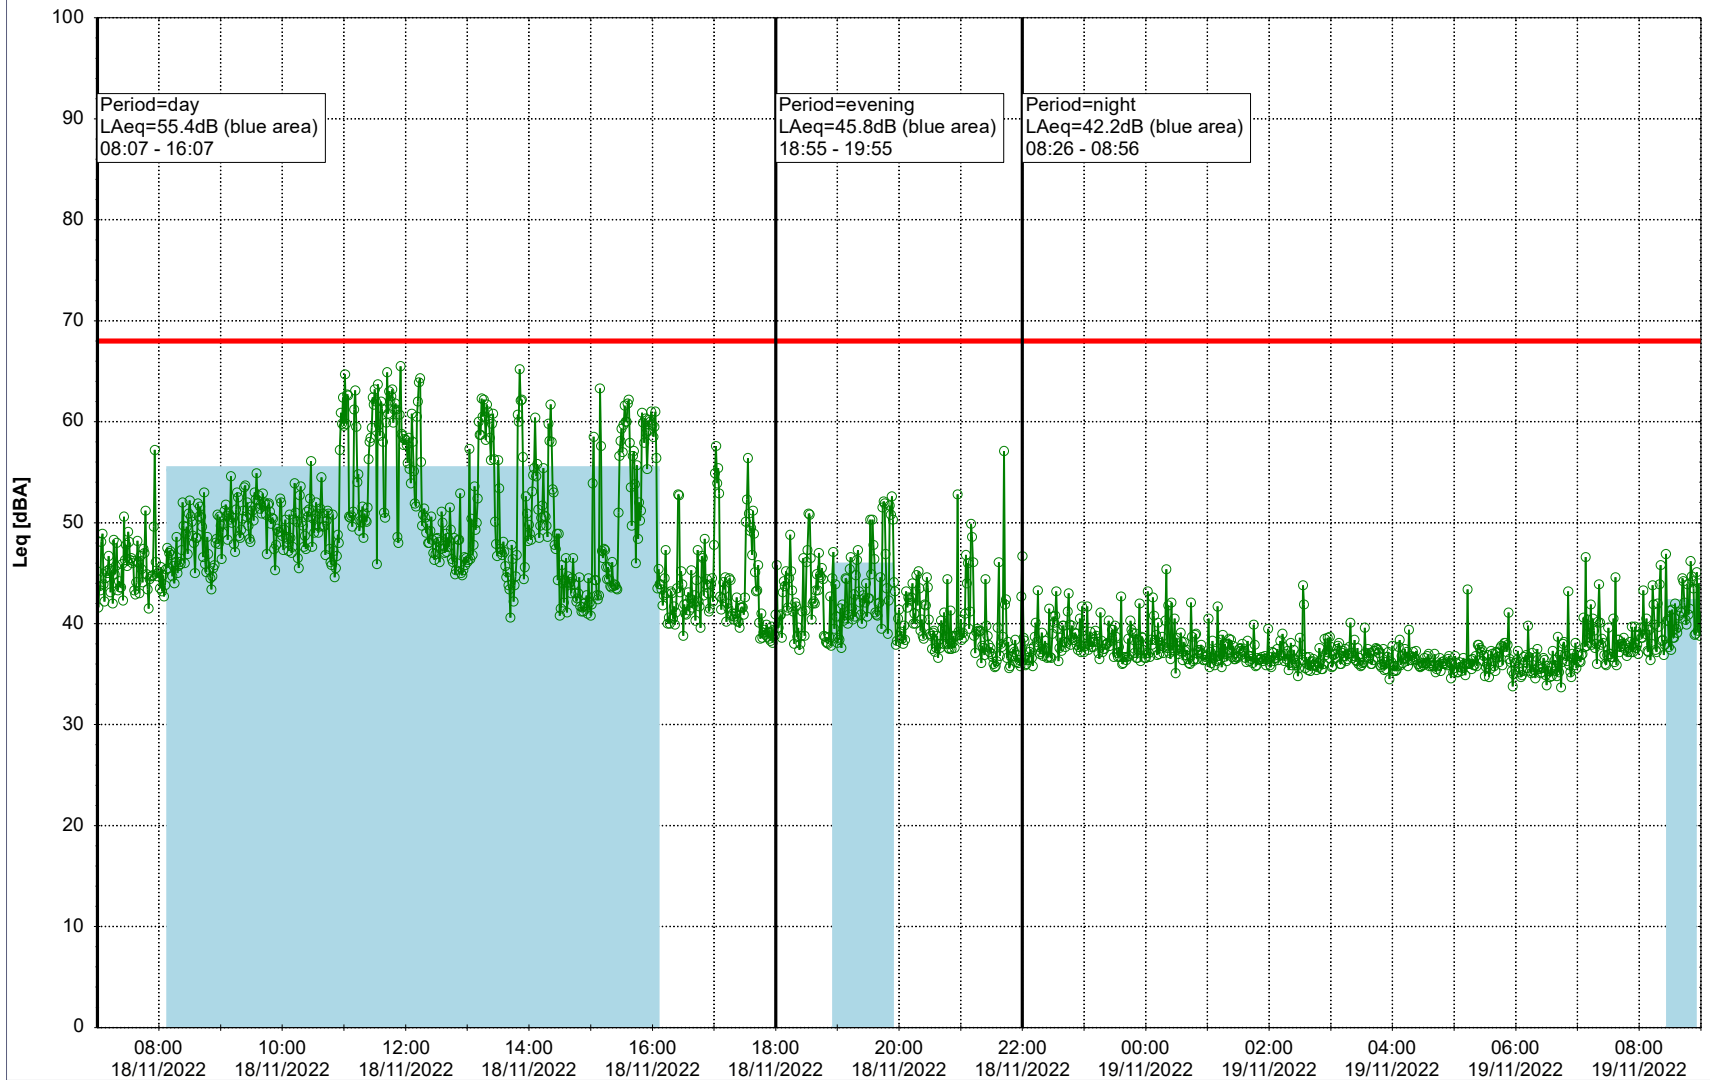

Plan View

EBR-OVK_NS02

Remarks

...

Noise Time Related Diagram

18/11/2022
19/11/2022

○○○○ EBR-OVK_NS02

Project: Kronos Sydhavnen
Construction: Enghave Brygge
Location: N-V

Plan View

Remarks

...

Noise Time Related Diagram

19/11/2022
20/11/2022

○○○ EBR-OVK_NS02

Project: Kronos Sydhavnen
Construction: Enghave Brygge
Location: N-V

Plan View