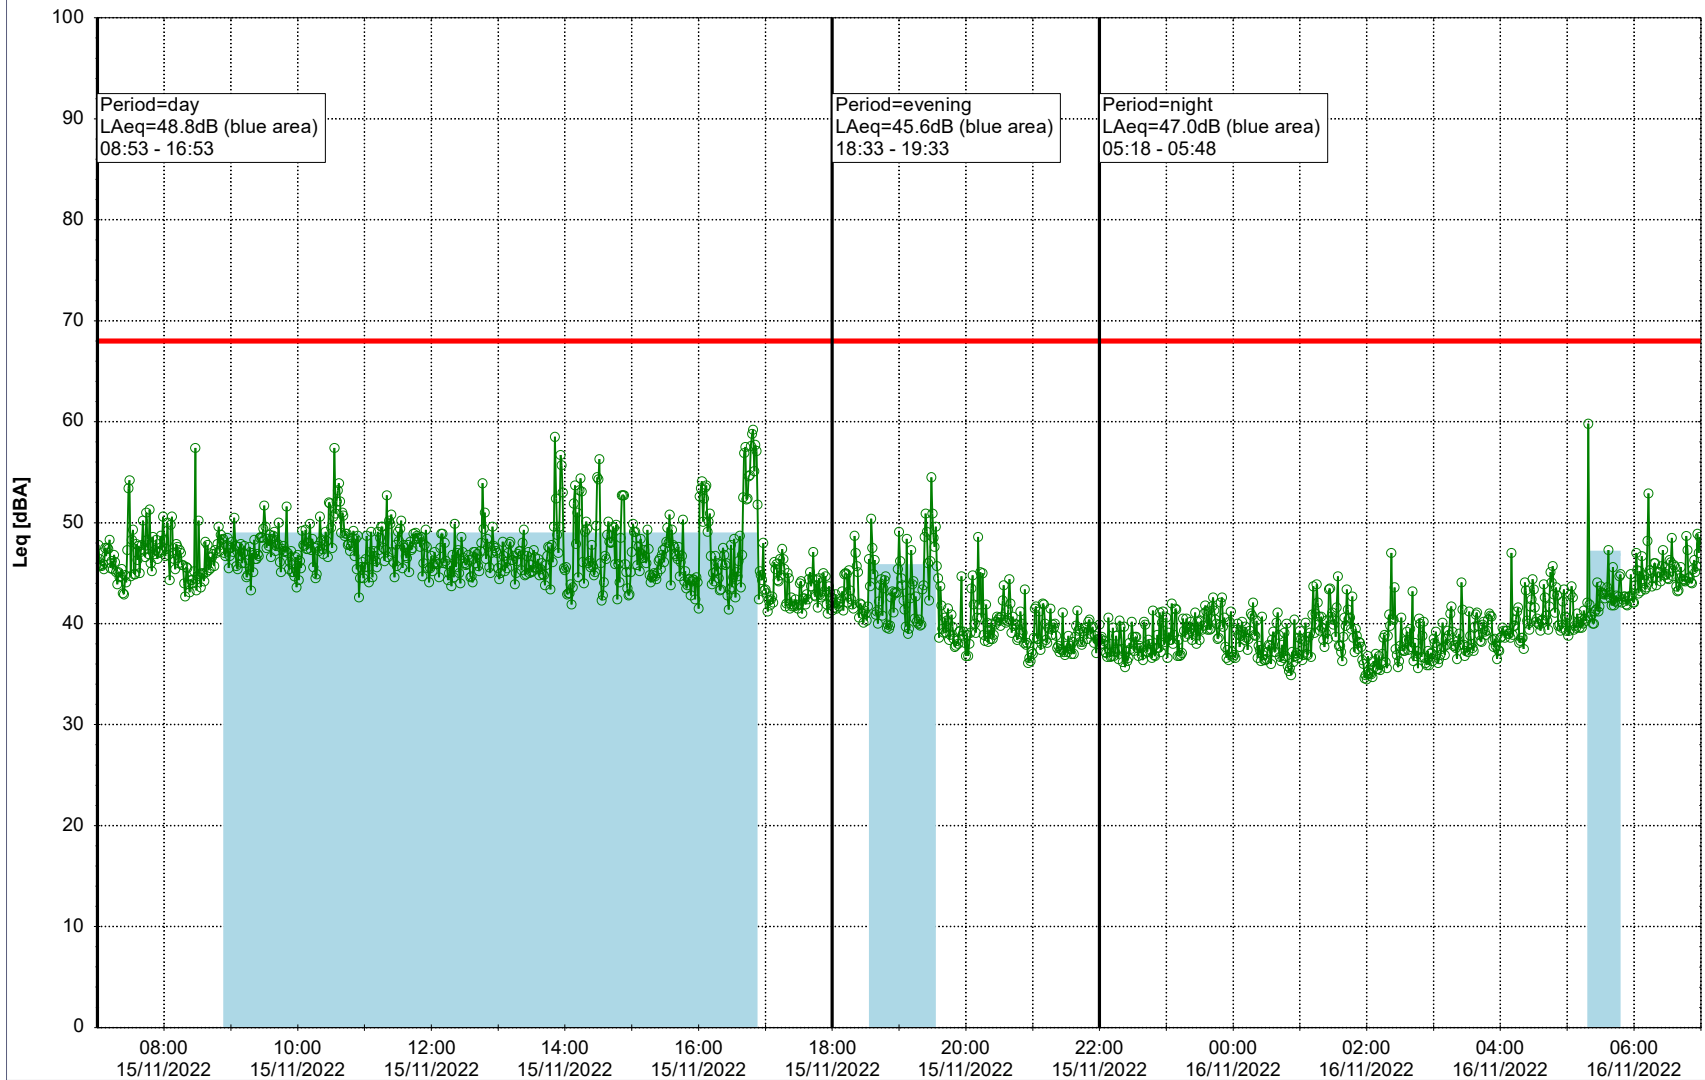

Project: Kronos Sydhavnen
Construction: Enghave Brygge
Location: N-V

Plan View

Remarks

...

Noise Time Related Diagram

15/11/2022
16/11/2022

○○○ EBR-OVK_NS02

Project: Kronos Sydhavnen
Construction: Enghave Brygge
Location: N-V

Plan View

EBR-OVK_NS02

Remarks

...

Noise Time Related Diagram

16/11/2022
17/11/2022

○○○ EBR-OVK_NS02

Project: Kronos Sydhavnen
Construction: Enghave Brygge
Location: N-V