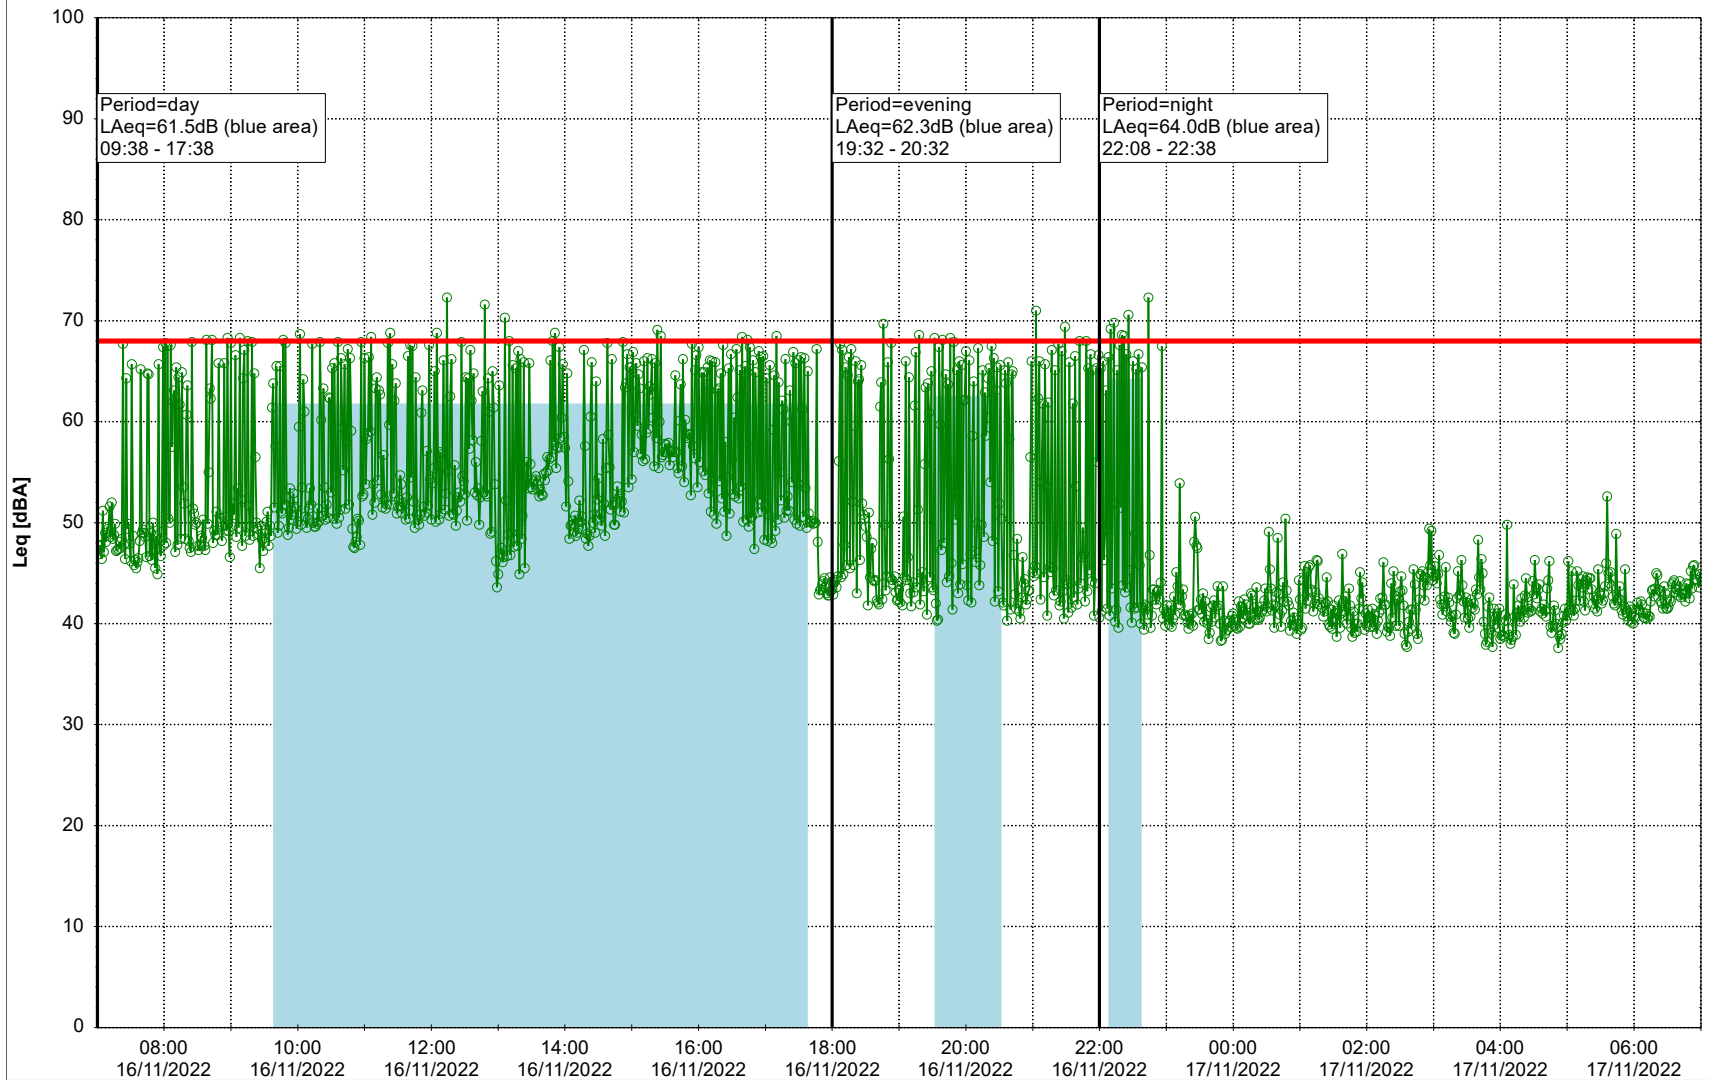

Plan View

EBR-OVK_NS02

Remarks

...

Noise Time Related Diagram

16/11/2022
17/11/2022

○○○ EBR-OVK_NS02

Project: Kronos Sydhavnen
Construction: Enghave Brygge
Location: N-V

Plan View

EBR-OVK_NS02

Remarks

...

Noise Time Related Diagram

17/11/2022
18/11/2022

○○○○ EBR-OVK_NS02

Project: Kronos Sydhavnen
Construction: Enghave Brygge
Location: N-V

Plan View

EBR-OVK_NS02

Remarks

...

Noise Time Related Diagram

18/11/2022
19/11/2022

○○○○ EBR-OVK_NS02

Project: Kronos Sydhavnen
Construction: Enghave Brygge
Location: N-V

Plan View

Remarks

...

Noise Time Related Diagram

19/11/2022
20/11/2022

○○○ EBR-OVK_NS02

Project: Kronos Sydhavnen
Construction: Enghave Brygge
Location: N-V

Plan View