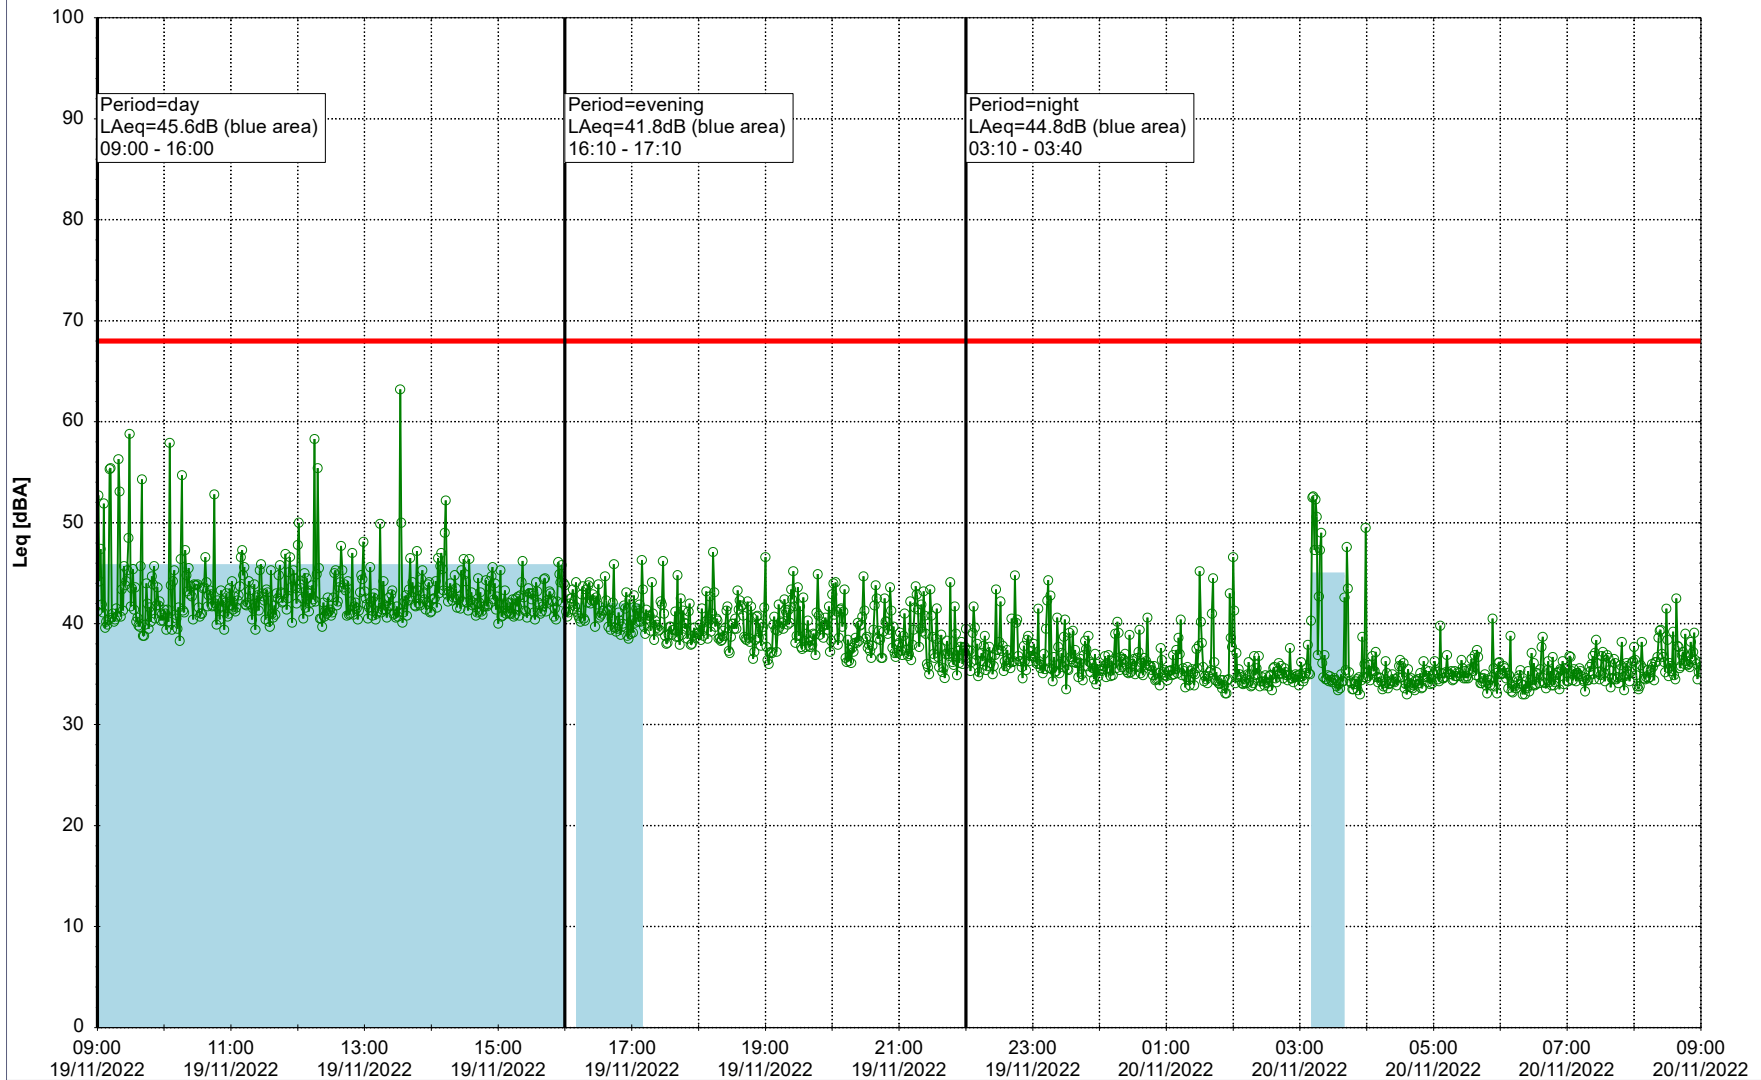

Plan View

EBR-OVK_NS02

Remarks

...

Noise Time Related Diagram

18/11/2022
19/11/2022

○○○○ EBR-OVK_NS02

Project: Kronos Sydhavnen
Construction: Enghave Brygge
Location: N-V

Plan View

Remarks

...

Noise Time Related Diagram

19/11/2022
20/11/2022

○○○ EBR-OVK_NS02

Project: Kronos Sydhavnen
Construction: Enghave Brygge
Location: N-V

Plan View