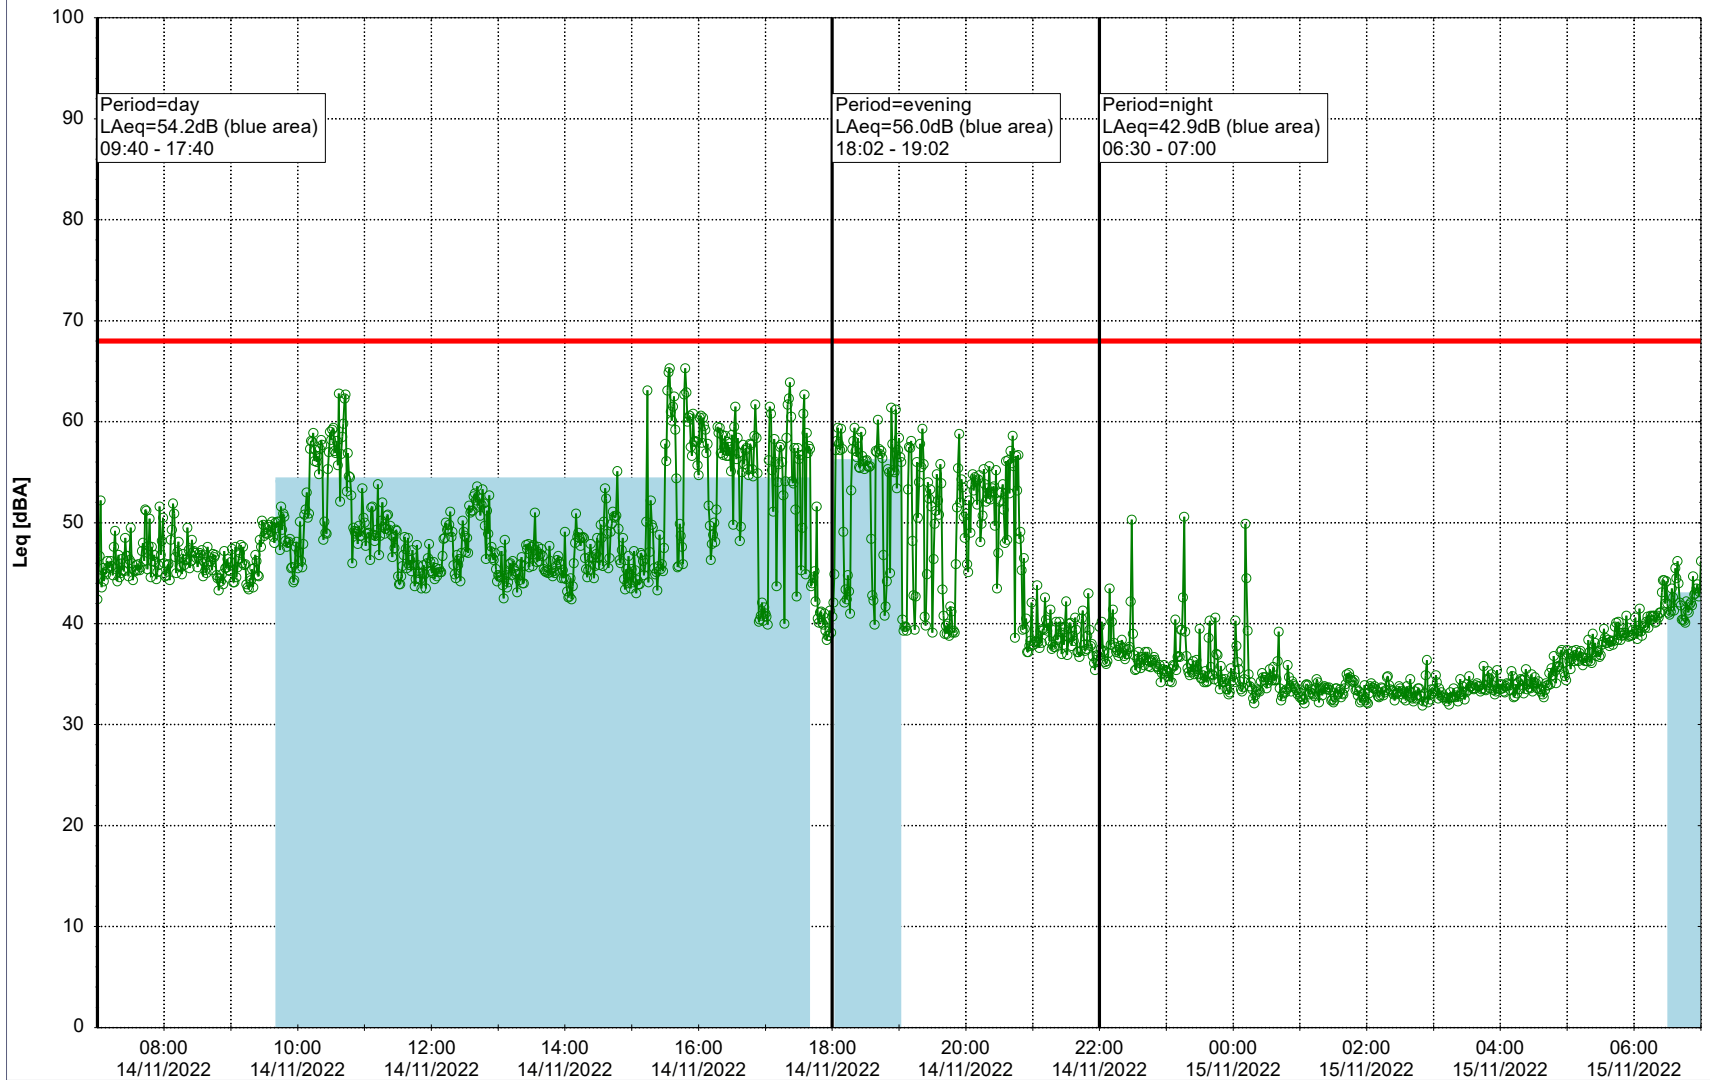

Project: Kronos Sydhavnen
Construction: Enghave Brygge
Location: N-V

Plan View

EBR-OVK_NS02

Remarks

...

Noise Time Related Diagram

14/11/2022
15/11/2022

○○○ EBR-OVK_NS02

Project: Kronos Sydhavnen
Construction: Enghave Brygge
Location: N-V

Plan View

Remarks

...

Noise Time Related Diagram

15/11/2022
16/11/2022

○○○ EBR-OVK_NS02

Project: Kronos Sydhavnen
Construction: Enghave Brygge
Location: N-V

Plan View

EBR-OVK_NS02

Remarks

...

Noise Time Related Diagram

16/11/2022
17/11/2022

○○○ EBR-OVK_NS02

Project: Kronos Sydhavnen
Construction: Enghave Brygge
Location: N-V