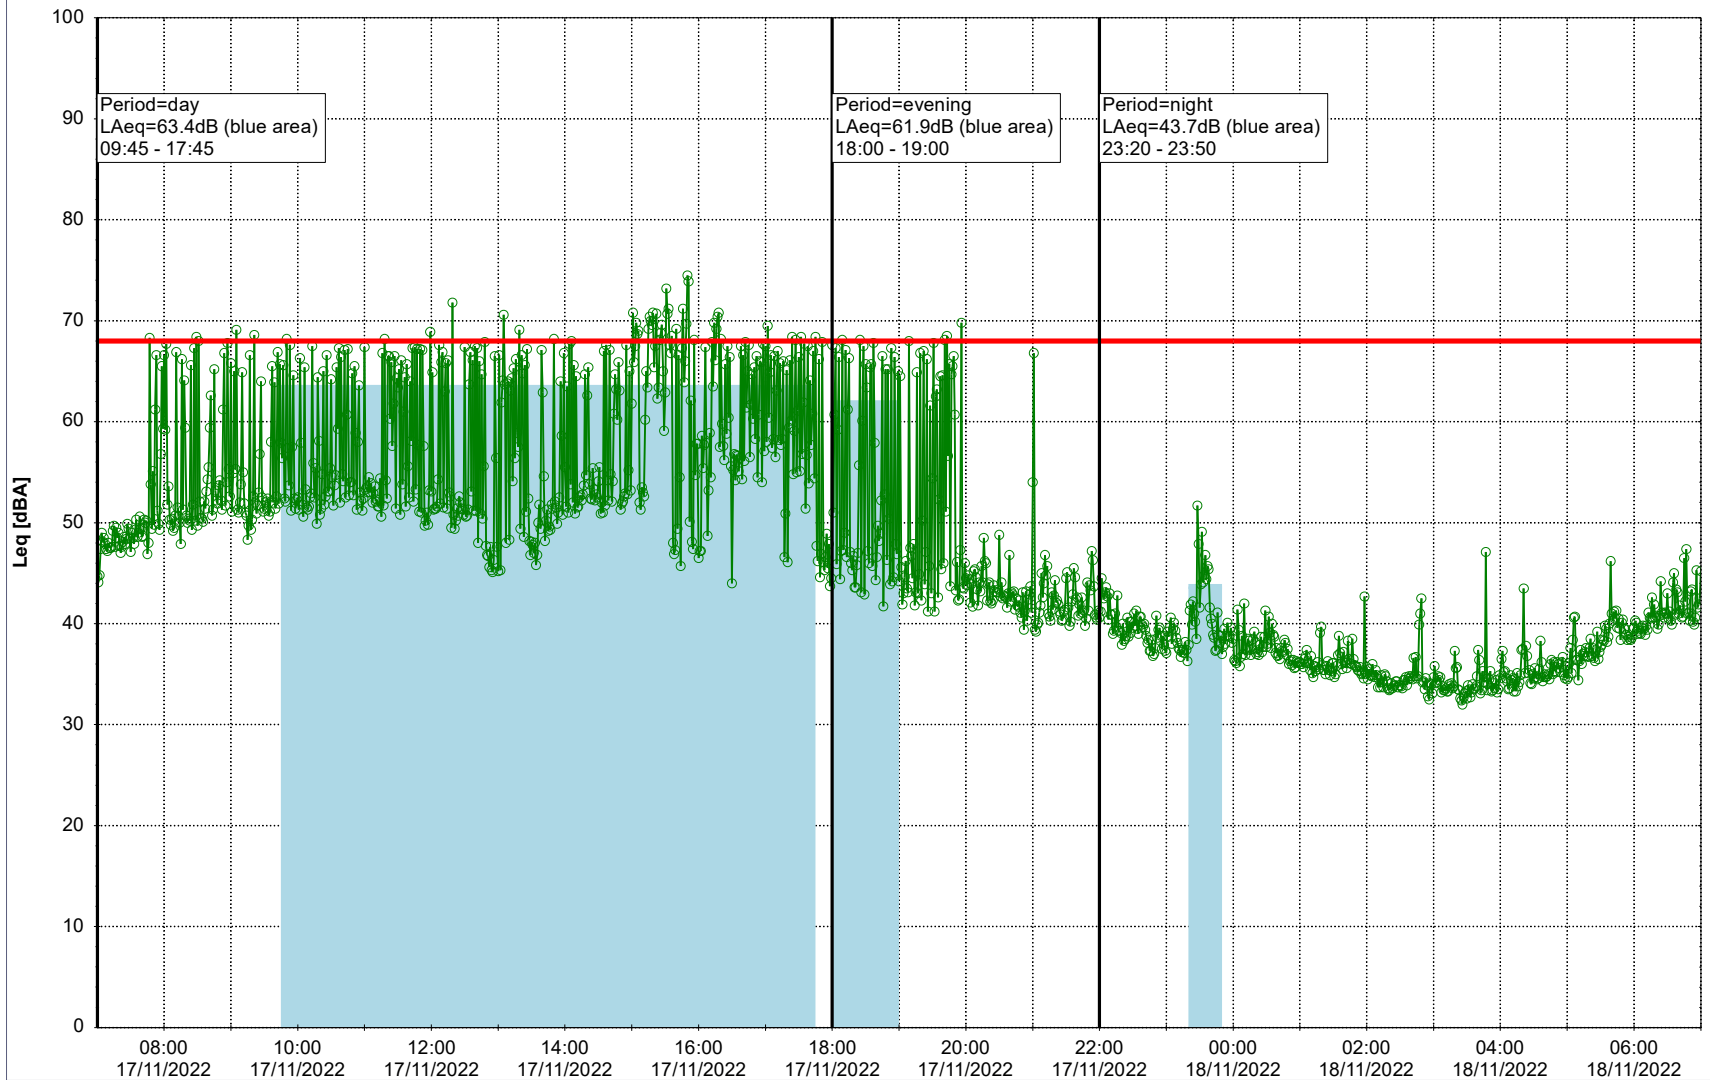

Plan View

EBR-OVK_NS02

Remarks

...

Noise Time Related Diagram

17/11/2022
18/11/2022

○○○○ EBR-OVK_NS02

Project: Kronos Sydhavnen
Construction: Enghave Brygge
Location: N-V

Plan View

EBR-OVK_NS02

Remarks

...

Noise Time Related Diagram

18/11/2022
19/11/2022

○○○○ EBR-OVK_NS02

Project: Kronos Sydhavnen
Construction: Enghave Brygge
Location: N-V

Plan View

Remarks

...

Noise Time Related Diagram

19/11/2022
20/11/2022

○○○ EBR-OVK_NS02

Project: Kronos Sydhavnen
Construction: Enghave Brygge
Location: N-V

Plan View