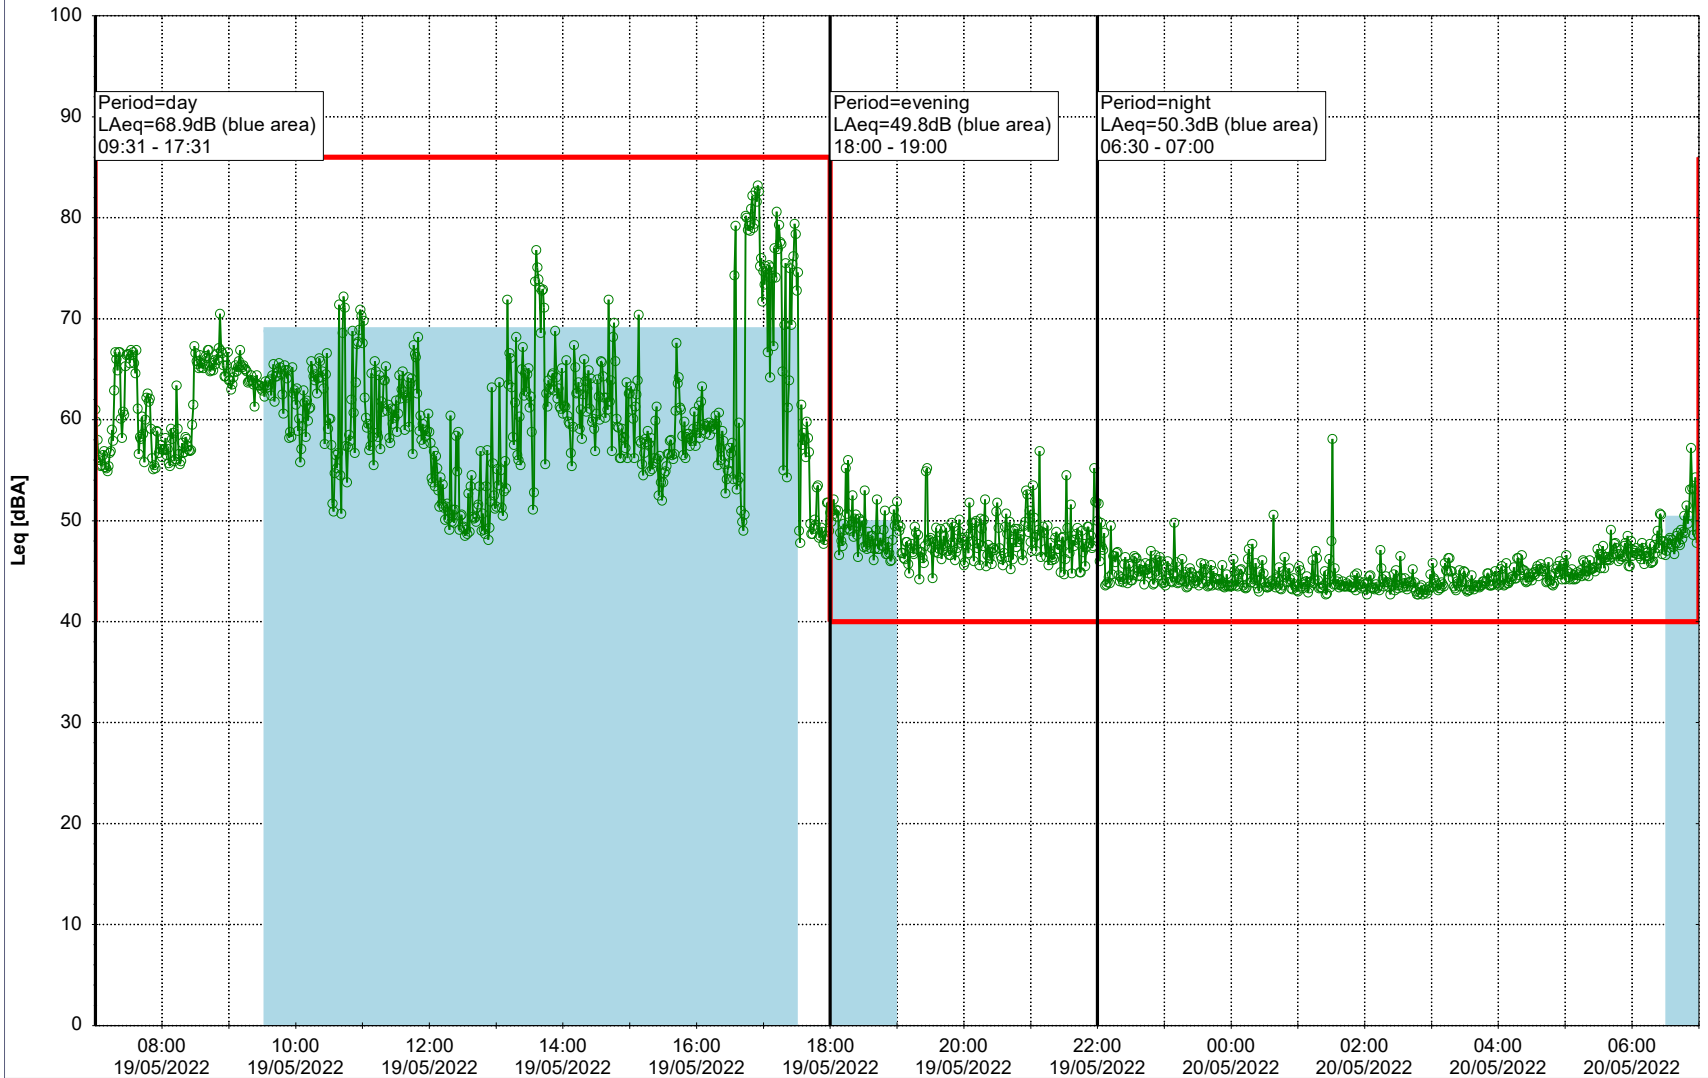

Noise Time Related Diagram

19/05/2022
20/05/2022

○○○○ MOP_NS01