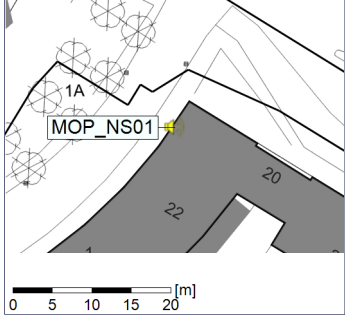

Noise Time Related Diagram

○○○○ MOP_NS01

Project: Kronos Sydhavnen
Construction: Mozarts Plads
Location: N-V

22/05/2022
23/05/2022

Plan View

Remarks

...

Noise Time Related Diagram