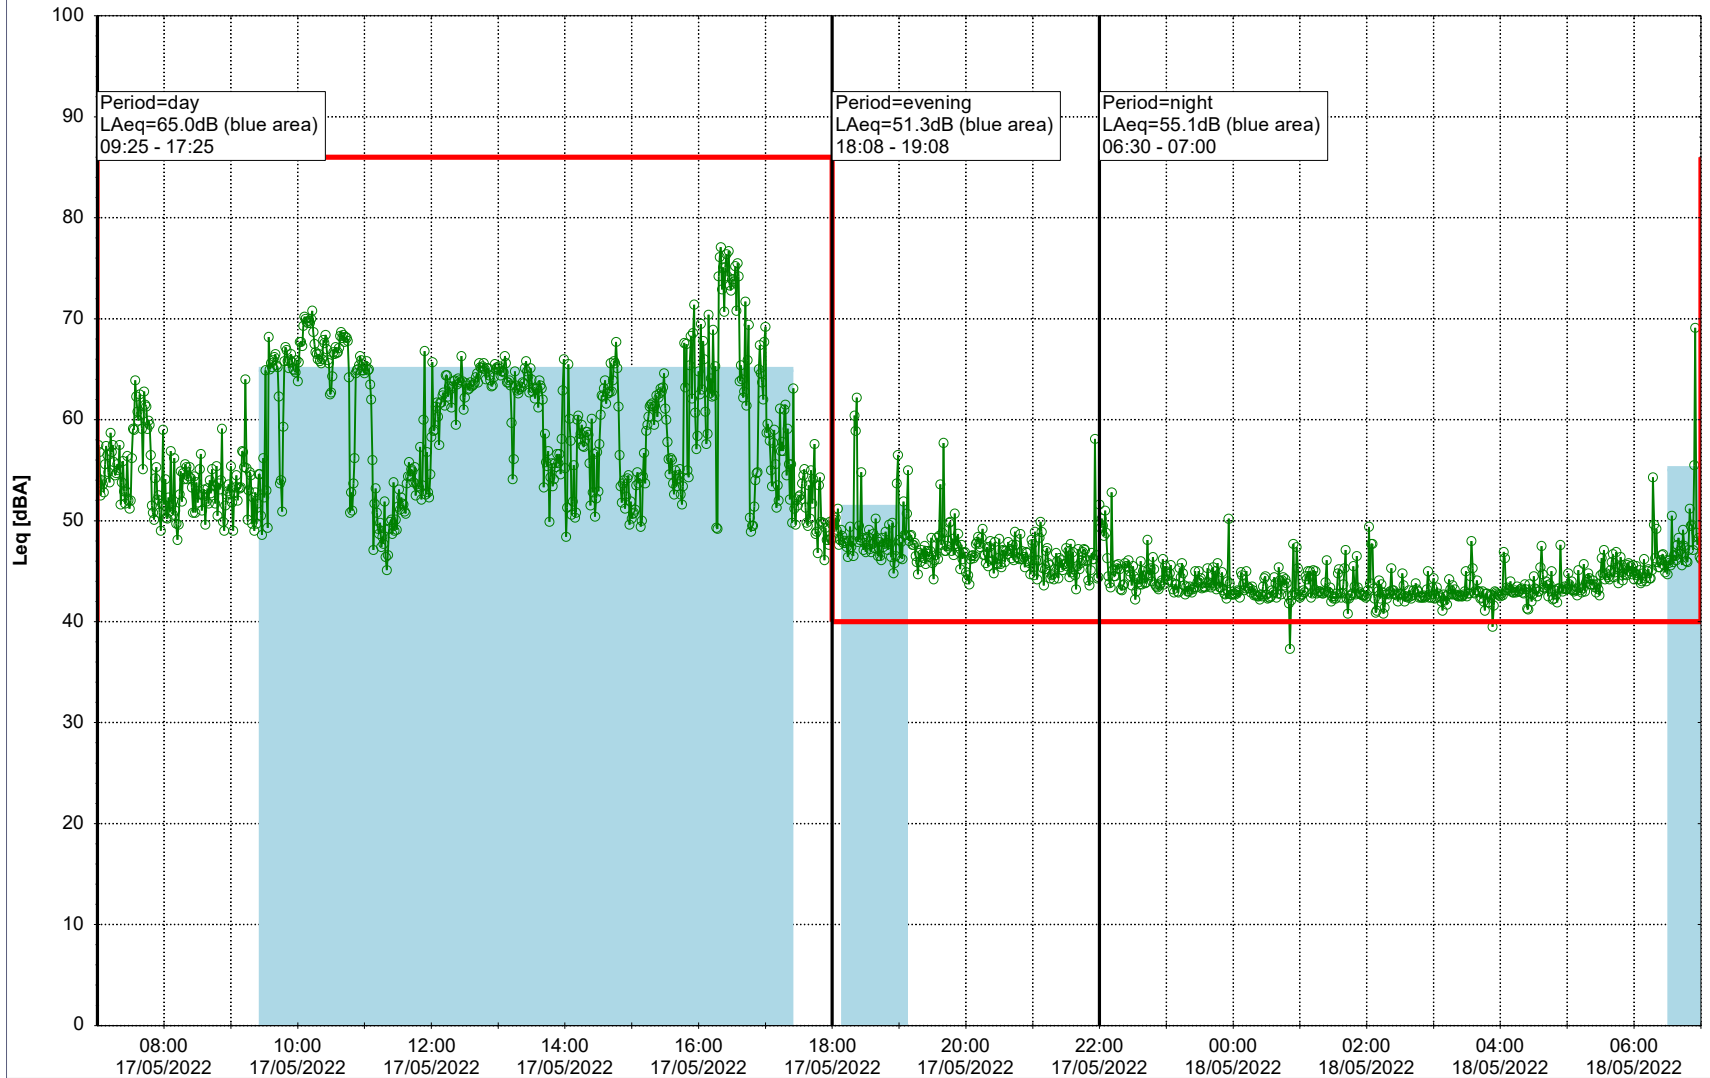

Plan View

Remarks

...

Noise Time Related Diagram

17/05/2022
18/05/2022

○○○○ MOP_NS01

Project: Kronos Sydhavnen
Construction: Mozarts Plads
Location: N-V

Plan View

Remarks

...

Noise Time Related Diagram

18/05/2022
19/05/2022

○○○○ MOP_NS01

Project: Kronos Sydhavnen
Construction: Mozarts Plads
Location: N-V

Plan View

Remarks