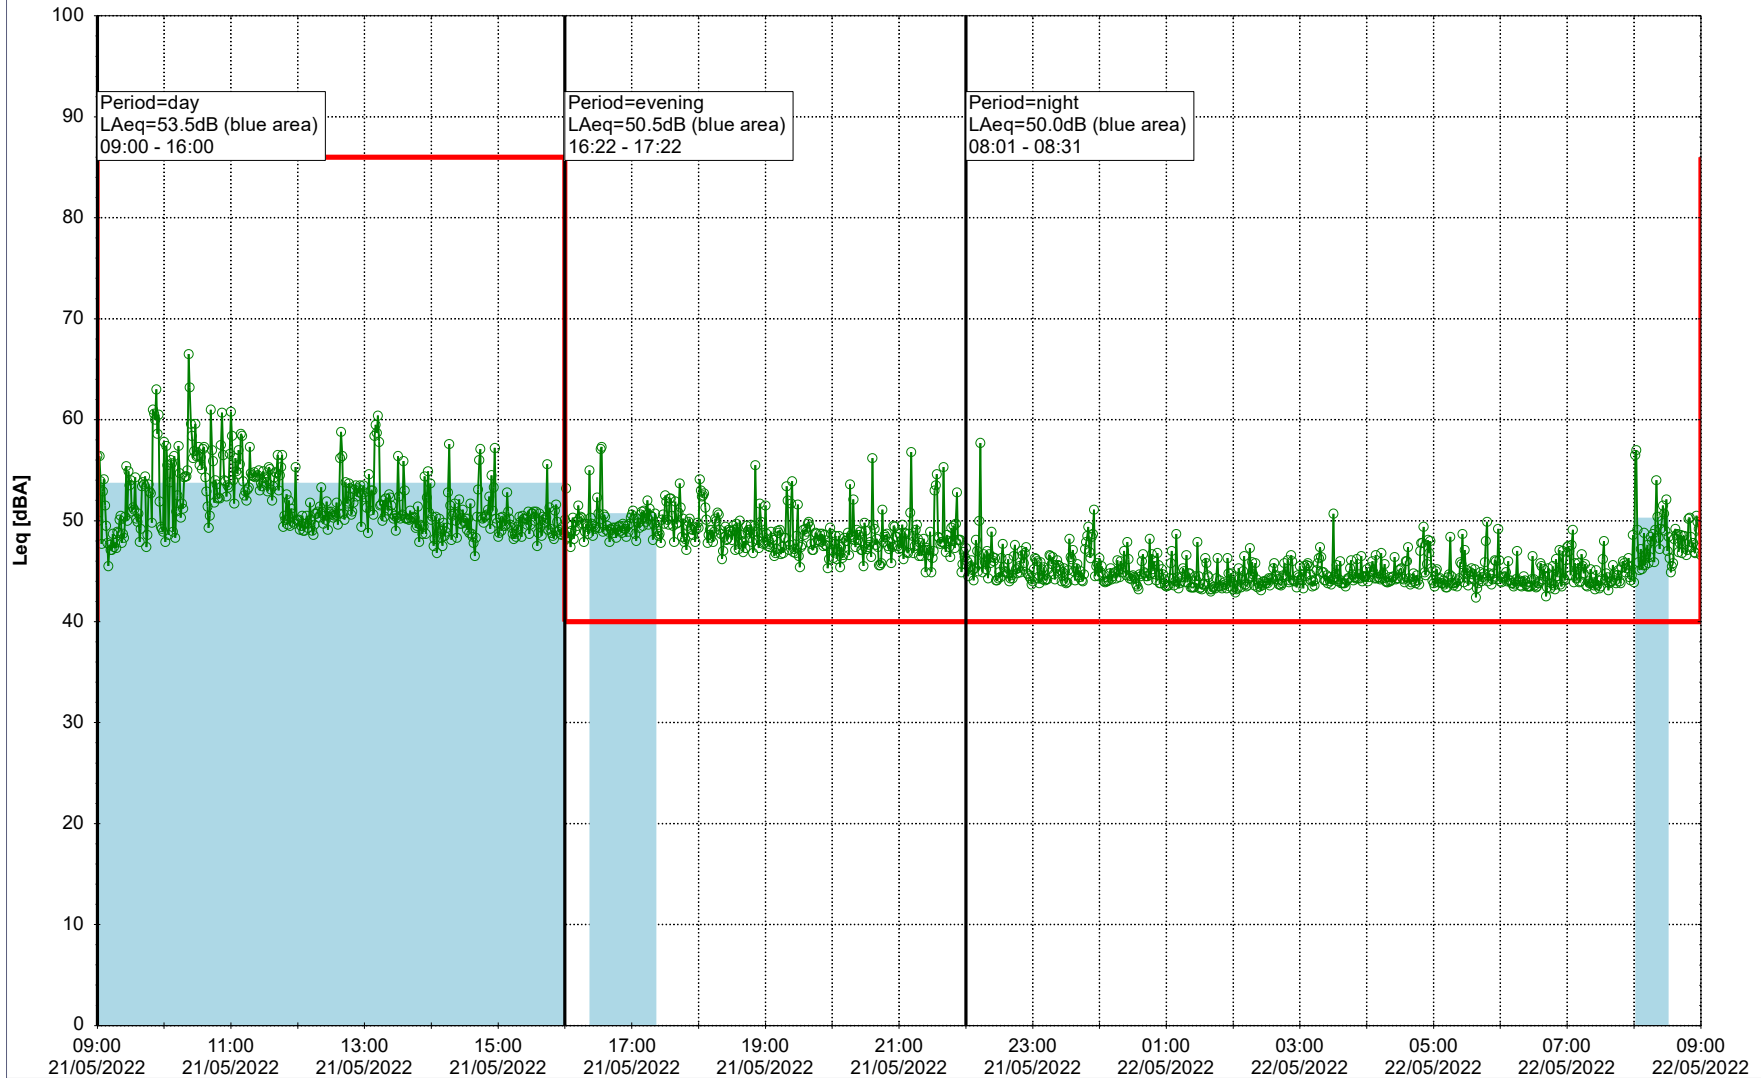

...

Noise Time Related Diagram

○○○○ MOP_NS01

Project: Kronos Sydhavnen
Construction: Mozarts Plads
Location: N-V

21/05/2022
22/05/2022

Plan View

Remarks

...

Noise Time Related Diagram

○○○○ MOP_NS01

Project: Kronos Sydhavnen
Construction: Mozarts Plads
Location: N-V

22/05/2022
23/05/2022

Plan View

Remarks

...

Noise Time Related Diagram