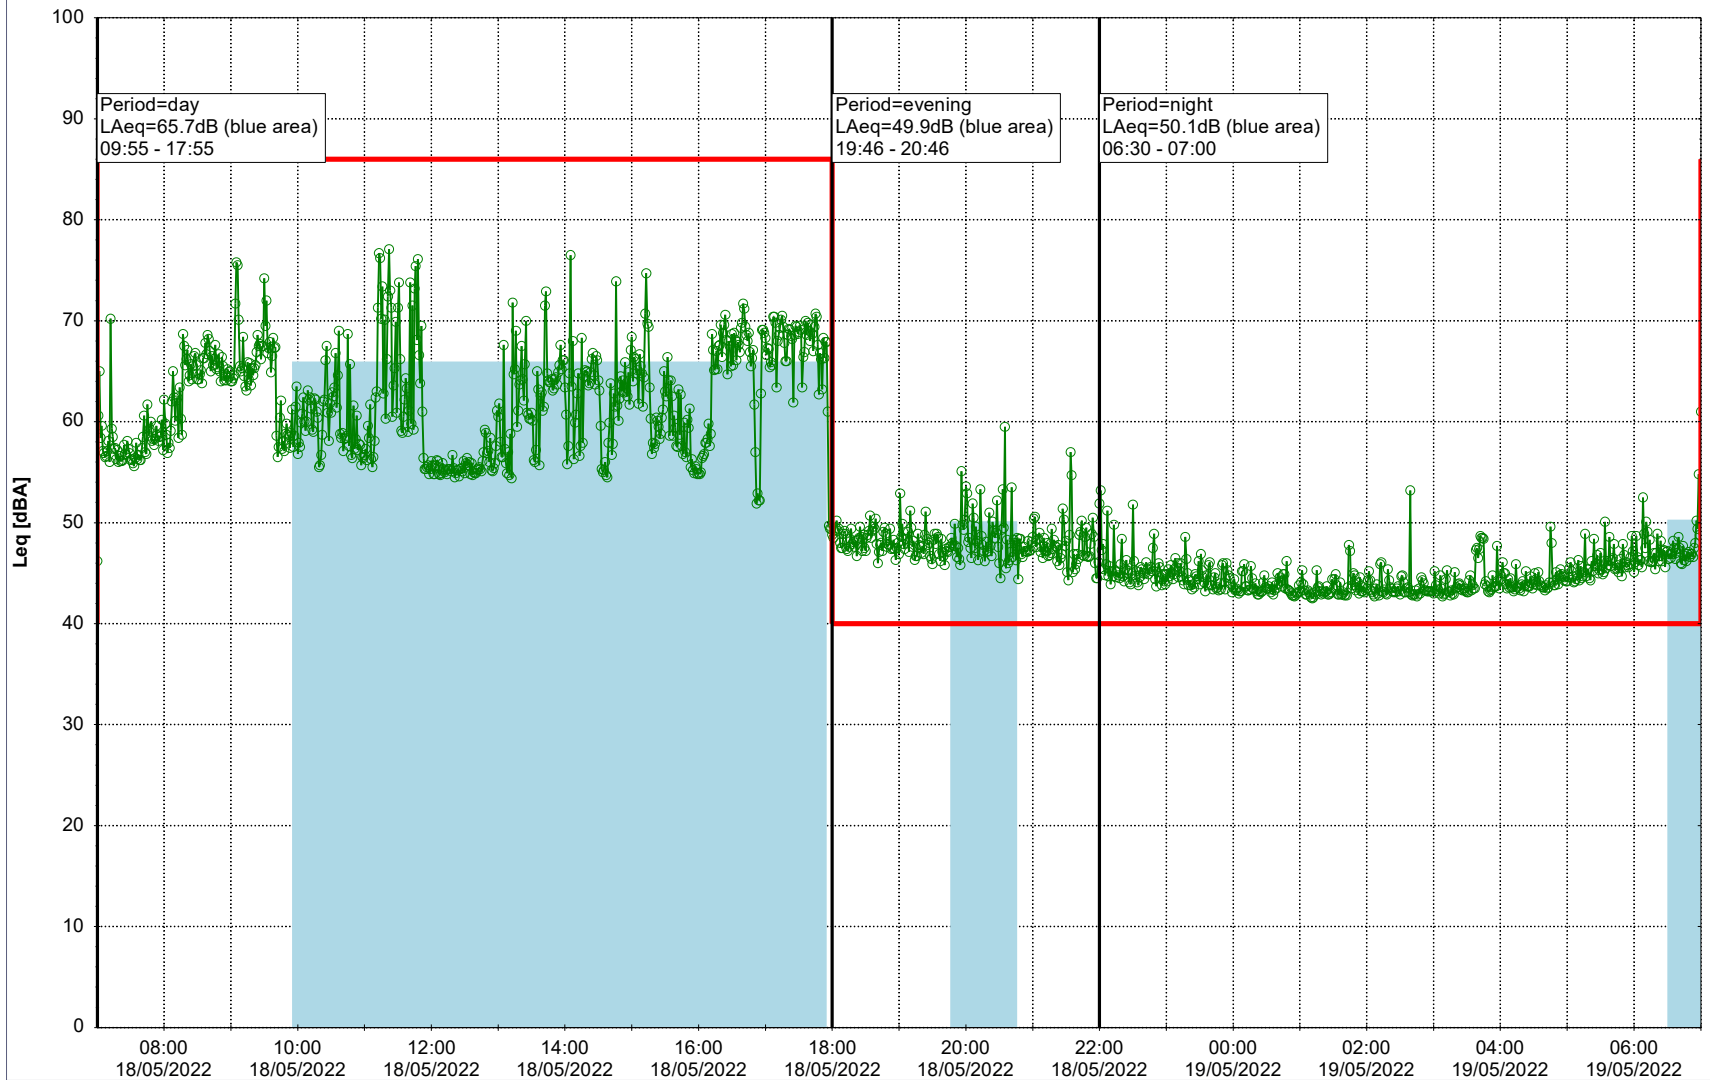

Plan View

Remarks

...

Noise Time Related Diagram

17/05/2022
18/05/2022

○○○○ MOP_NS01

Project: Kronos Sydhavnen
Construction: Mozarts Plads
Location: N-V

Plan View

Remarks

...

Noise Time Related Diagram

18/05/2022
19/05/2022

○○○○ MOP_NS01

Project: Kronos Sydhavnen
Construction: Mozarts Plads
Location: N-V

Plan View

Remarks