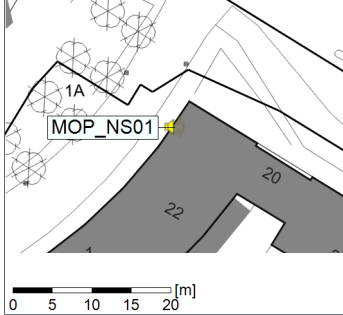

...

Noise Time Related Diagram

○○○○ MOP_NS01

Project: Kronos Sydhavnen
Construction: Mozarts Plads
Location: N-V

21/05/2022
22/05/2022

Plan View

Remarks

...