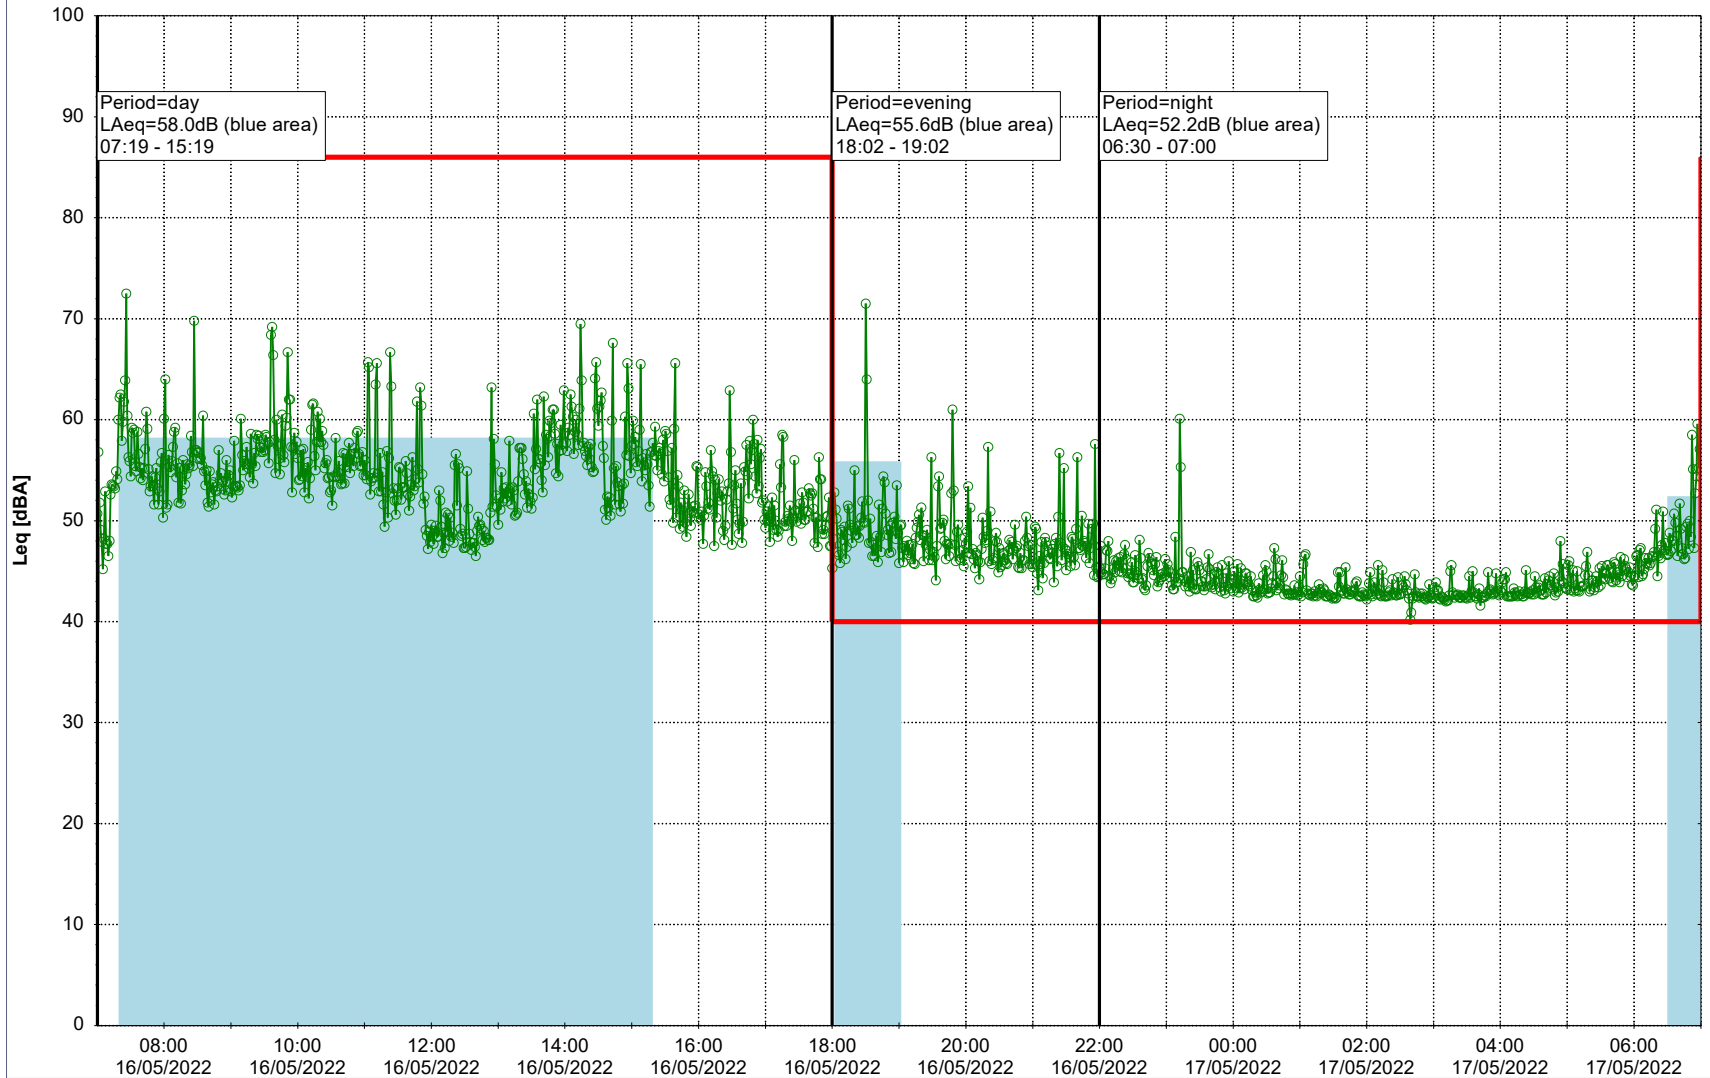

Project: Kronos Sydhavnen
Construction: Mozarts Plads
Location: N-V

Plan View

Remarks

...

Noise Time Related Diagram

16/05/2022
17/05/2022

○○○○ MOP_NS01

Project: Kronos Sydhavnen
Construction: Mozarts Plads
Location: N-V

Plan View

Remarks

...

Noise Time Related Diagram

17/05/2022
18/05/2022

○○○○ MOP_NS01

Project: Kronos Sydhavnen
Construction: Mozarts Plads
Location: N-V

Plan View