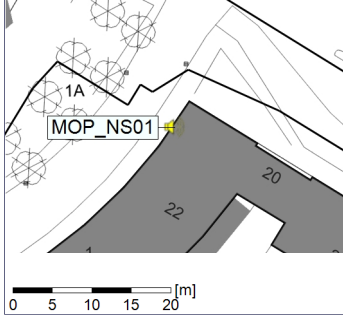

...

Noise Time Related Diagram

19/05/2022
20/05/2022

○○○○ MOP_NS01

Project: Kronos Sydhavnen
Construction: Mozarts Plads
Location: N-V

20/05/2022
21/05/2022

Plan View

Remarks