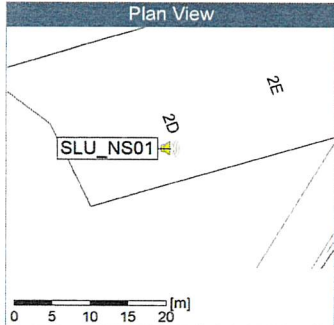

Noise Time Related Diagram

SLU_NS01

Project: Kronos Sydhavnen
Construction: Sluseholmen
Location: N-V

Plan View

Noise Time Related Diagram

27/09/2019
28/09/2019

SLU_NS01

Project: Kronos Sydhavnen
Construction: Sluseholmen
Location: N-V

28/09/2019
29/09/2019

Noise Time Related Diagram

Project: Kronos Sydhavnen
Construction: Sluseholmen
Location: N-V

29/09/2019
30/09/2019

Noise Time Related Diagram

SLU_NS01

Project: Kronos Sydhavnen
Construction: Sluseholmen
Location: N-V

Plan View

Noise Time Related Diagram

30/09/2019
01/10/2019

SLU_NS01