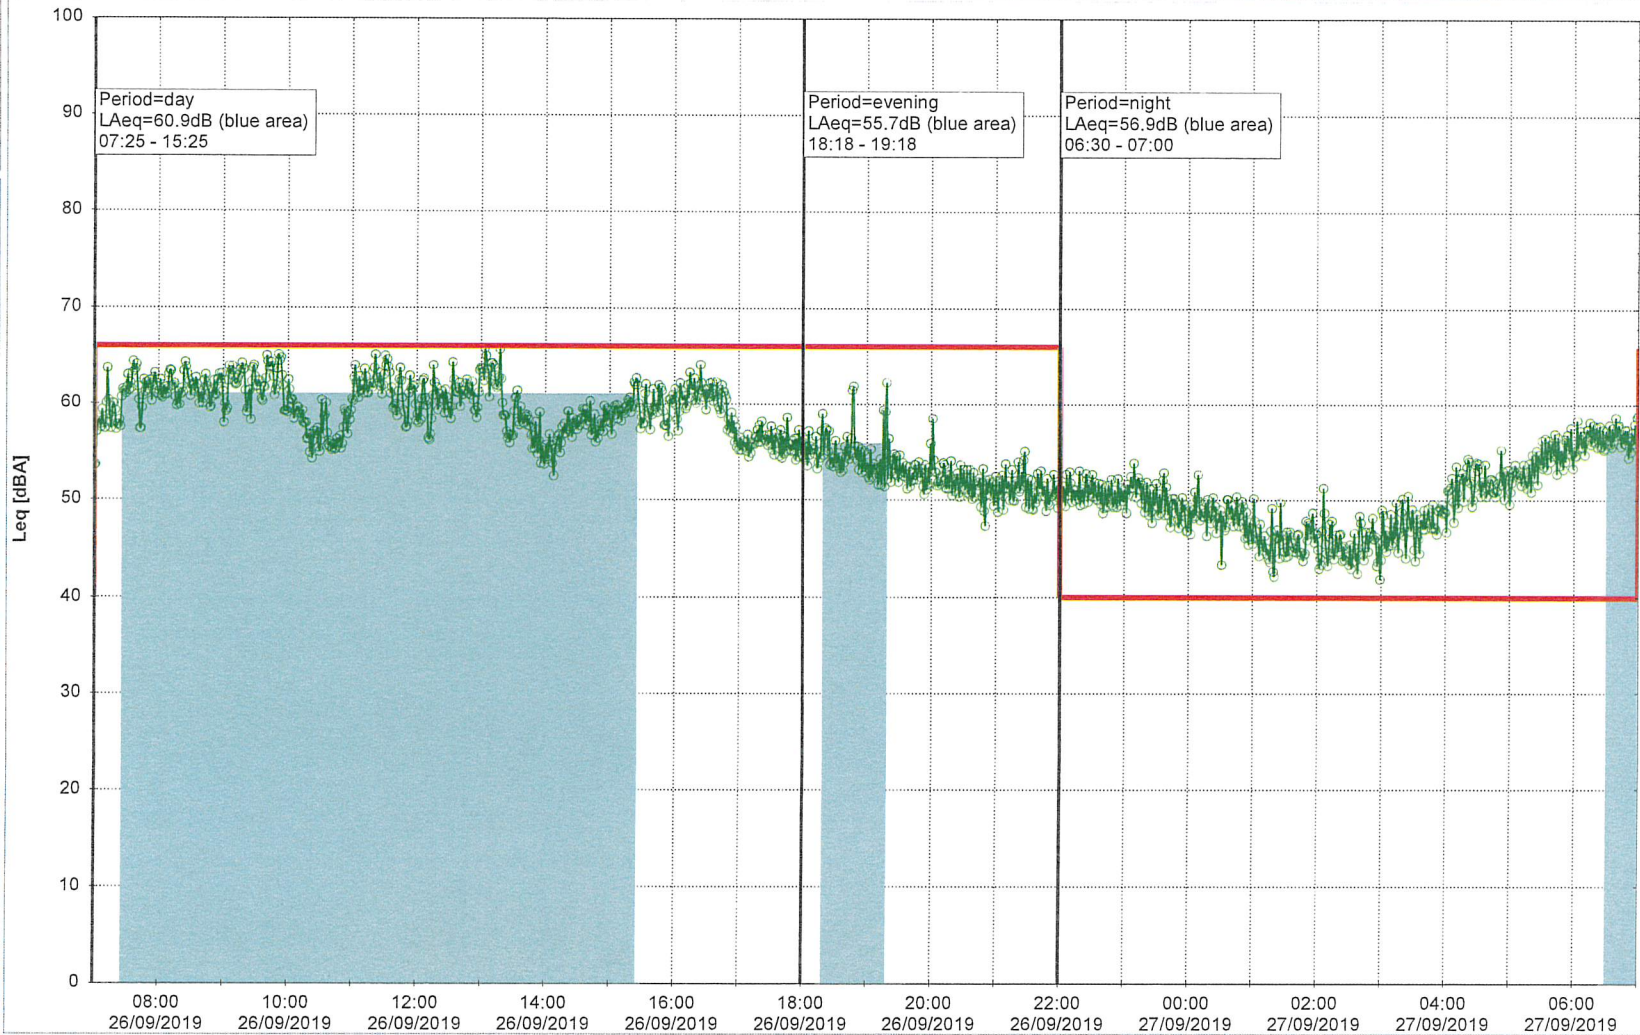

Remarks

Noise Time Related Diagram

SLU_NS01

Project: Kronos Sydhavnen
Construction: Sluseholmen
Location: N-V

26/09/2019
27/09/2019

Plan View

Remarks

...

Noise Time Related Diagram

SLU_NS01

Project: Kronos Sydhavnen
Construction: Sluseholmen
Location: N-V

Plan View

Noise Time Related Diagram

27/09/2019
28/09/2019

SLU_NS01

Project: Kronos Sydhavnen
Construction: Sluseholmen
Location: N-V

28/09/2019
29/09/2019

Noise Time Related Diagram

Project: Kronos Sydhavnen
Construction: Sluseholmen
Location: N-V

29/09/2019
30/09/2019

Noise Time Related Diagram

SLU_NS01

Project: Kronos Sydhavnen
Construction: Sluseholmen
Location: N-V