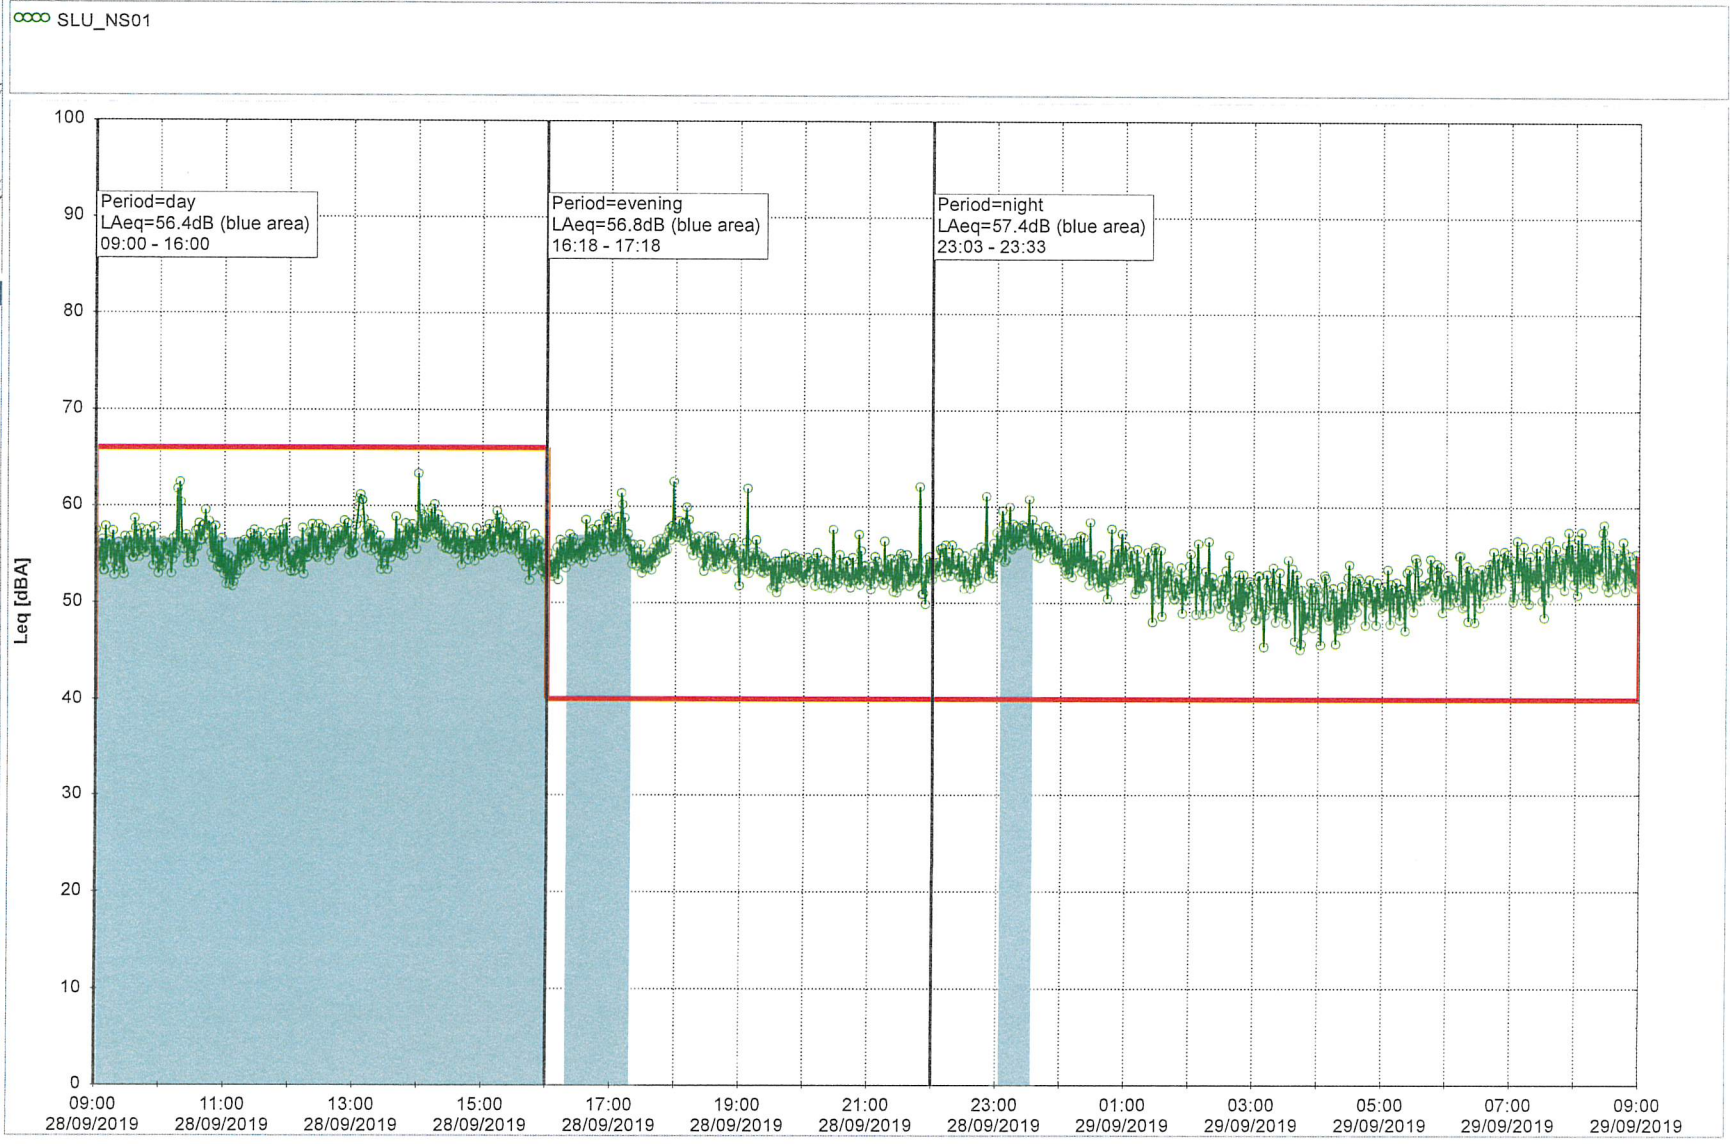

Noise Time Related Diagram

SLU_NS01

Project: Kronos Sydhavnen
Construction: Sluseholmen
Location: N-V

Plan View

Noise Time Related Diagram

27/09/2019
28/09/2019

SLU_NS01

Project: Kronos Sydhavnen
Construction: Sluseholmen
Location: N-V

28/09/2019
29/09/2019

Noise Time Related Diagram

Project: Kronos Sydhavnen
Construction: Sluseholmen
Location: N-V

29/09/2019
30/09/2019

Noise Time Related Diagram

SLU_NS01

Project: Kronos Sydhavnen
Construction: Sluseholmen
Location: N-V

Plan View

Noise Time Related Diagram

30/09/2019
01/10/2019

SLU_NS01