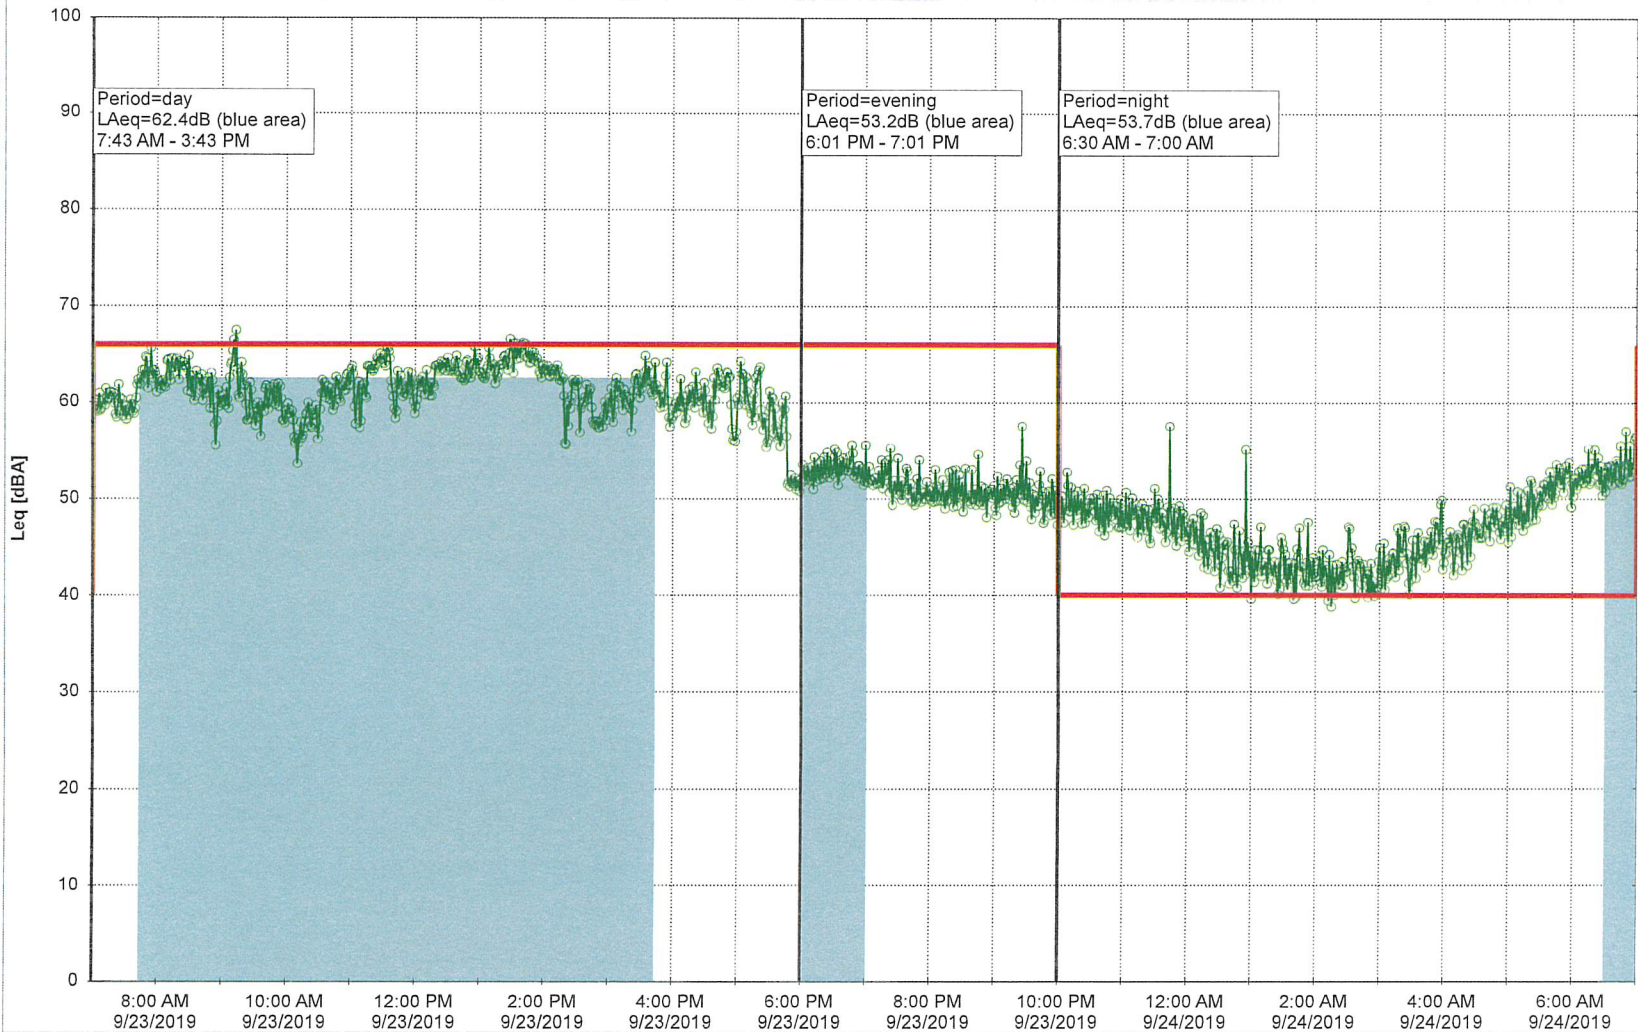

Project: Kronos Sydhavnen
Construction: Sluseholmen
Location: N-V

9/23/2019
9/24/2019

Plan View

Noise Time Related Diagram

SLU_NS01

Project: Kronos Sydhavnen
Construction: Sluseholmen
Location: N-V

9/24/2019
9/25/2019

Plan View

0 5 10 15 20 [m]

Remarks

Noise Time Related Diagram

SLU_NS01

Project: Kronos Sydhavnen
Construction: Sluseholmen
Location: N-V

25/09/2019
26/09/2019

Plan View

Noise Time Related Diagram

SLU_NS01

Project: Kronos Sydhavnen
Construction: Sluseholmen
Location: N-V

Plan View

Noise Time Related Diagram

27/09/2019
28/09/2019

SLU_NS01

Project: Kronos Sydhavnen
Construction: Sluseholmen
Location: N-V

28/09/2019
29/09/2019

Noise Time Related Diagram

Project: Kronos Sydhavnen
Construction: Sluseholmen
Location: N-V

29/09/2019
30/09/2019

Noise Time Related Diagram

SLU_NS01

Project: Kronos Sydhavnen
Construction: Sluseholmen
Location: N-V