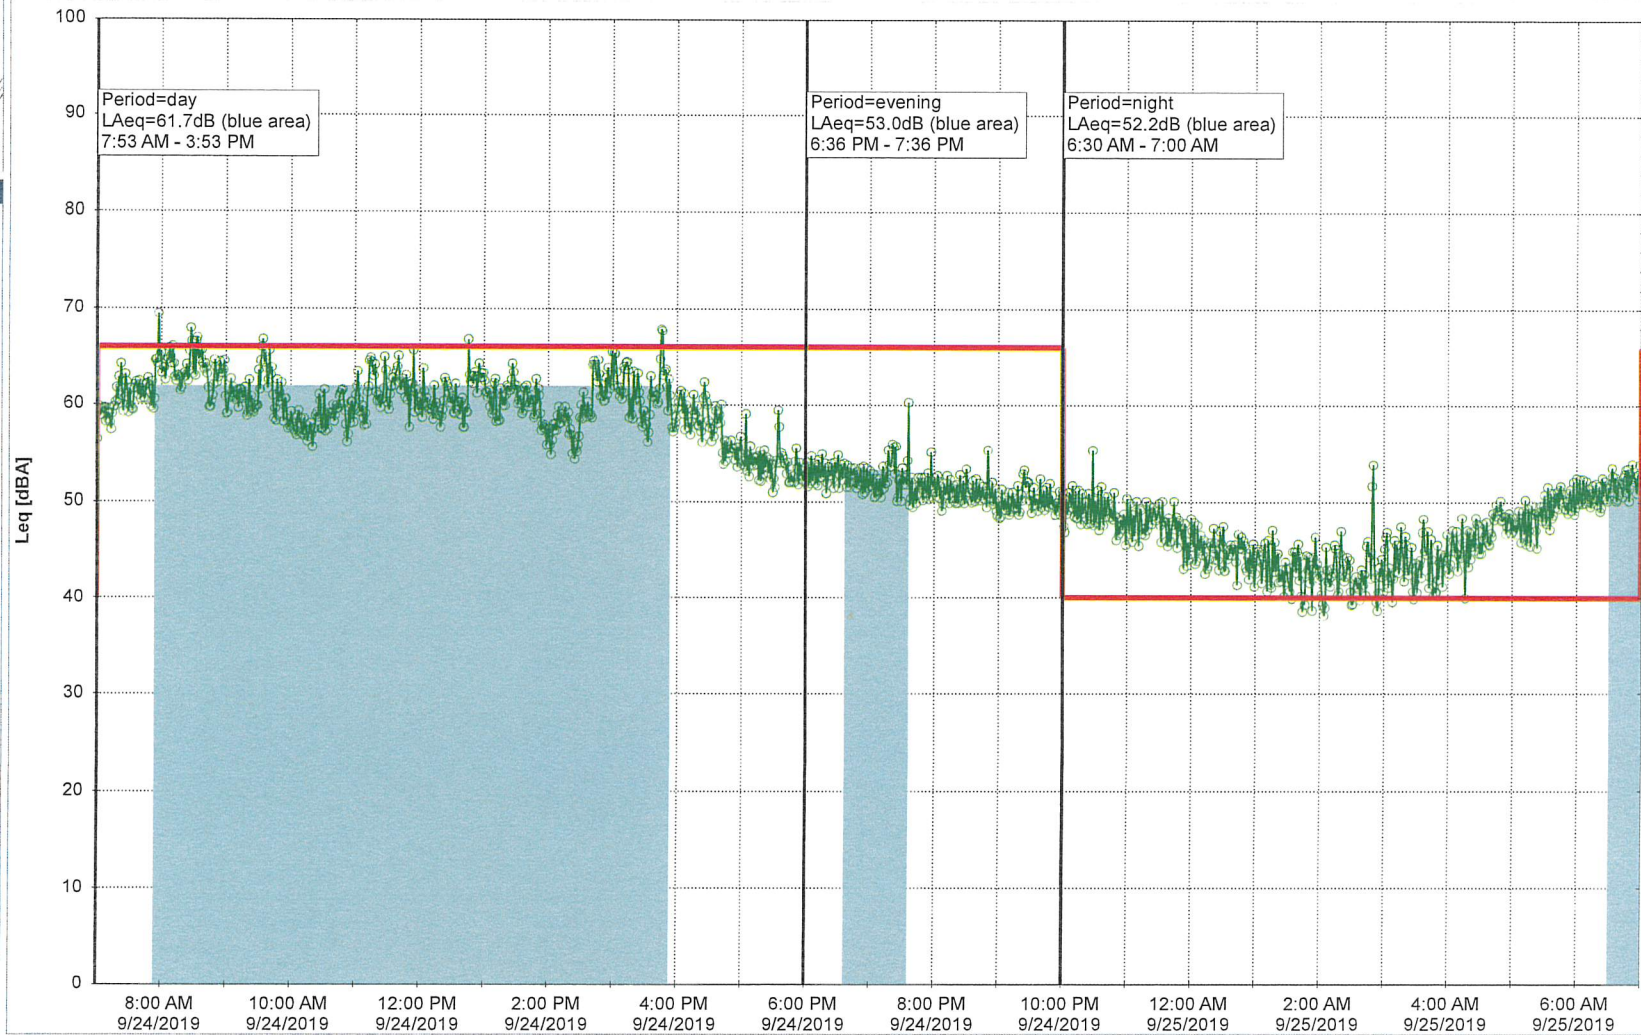

Noise Time Related Diagram

SLU_NS01