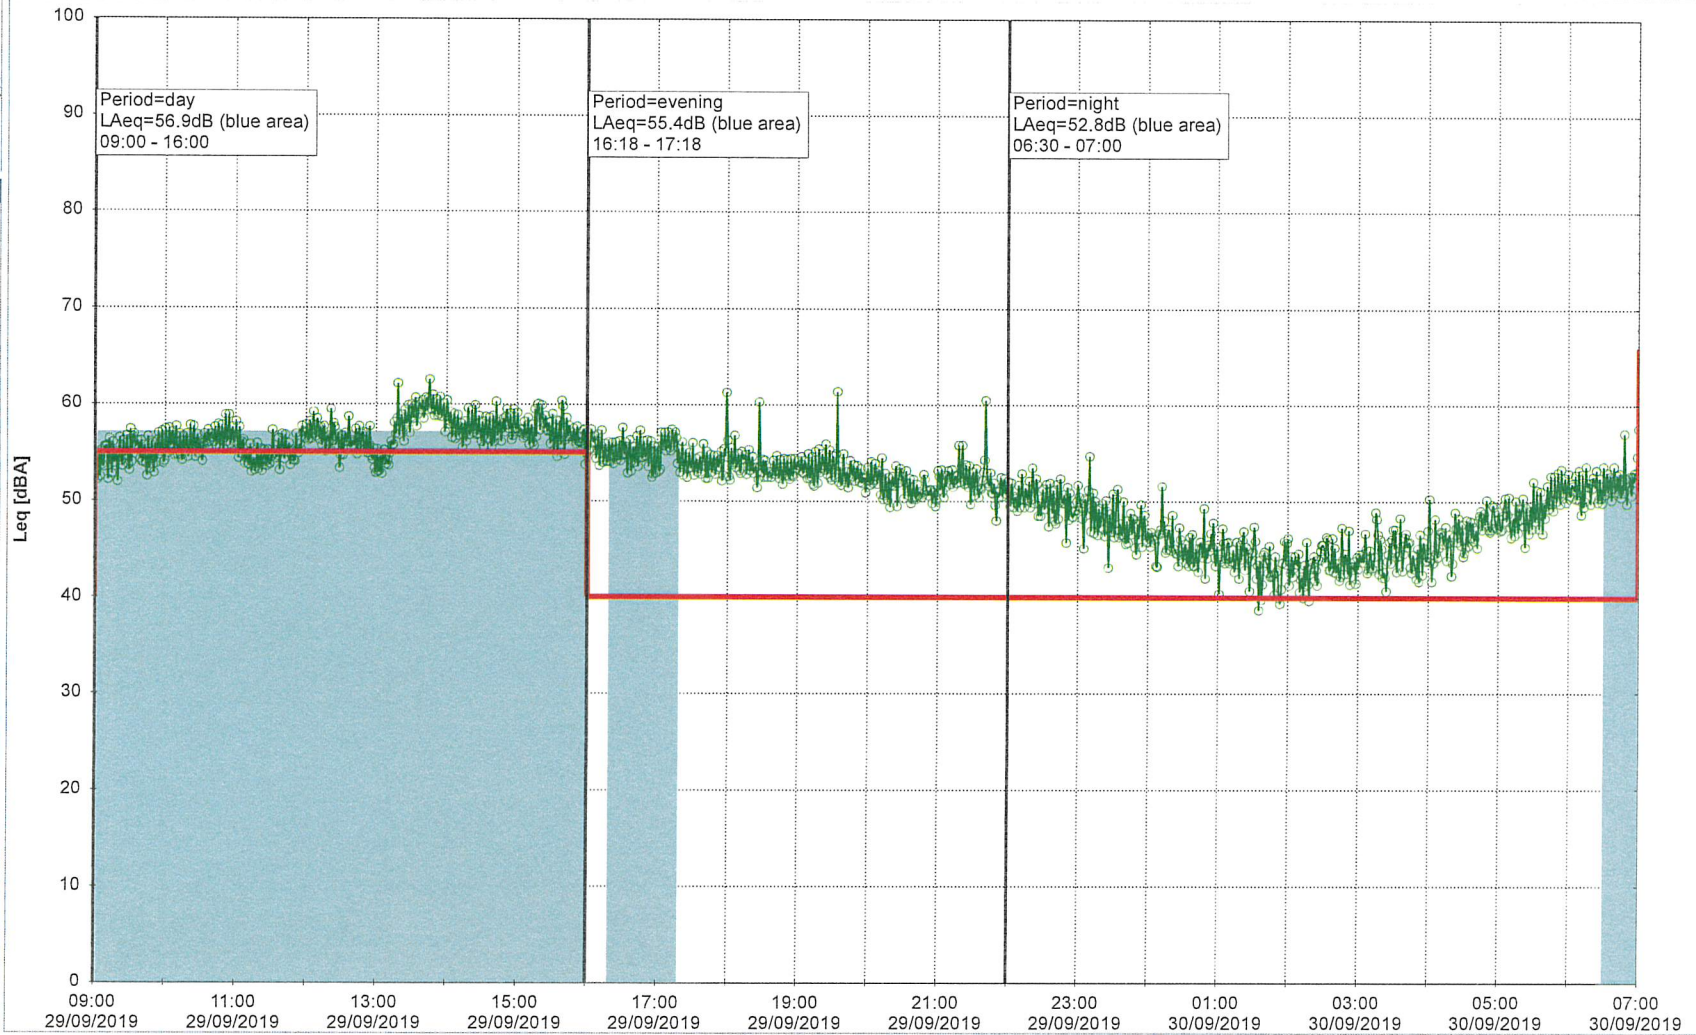

Noise Time Related Diagram

SLU_NS01

Project: Kronos Sydhavnen
Construction: Sluseholmen
Location: N-V

Plan View

Noise Time Related Diagram

27/09/2019
28/09/2019

SLU_NS01

Project: Kronos Sydhavnen
Construction: Sluseholmen
Location: N-V

28/09/2019
29/09/2019

Noise Time Related Diagram

Project: Kronos Sydhavnen
Construction: Sluseholmen
Location: N-V

29/09/2019
30/09/2019

Noise Time Related Diagram

SLU_NS01

Project: Kronos Sydhavnen
Construction: Sluseholmen
Location: N-V

Plan View

Noise Time Related Diagram

30/09/2019
01/10/2019

SLU_NS01