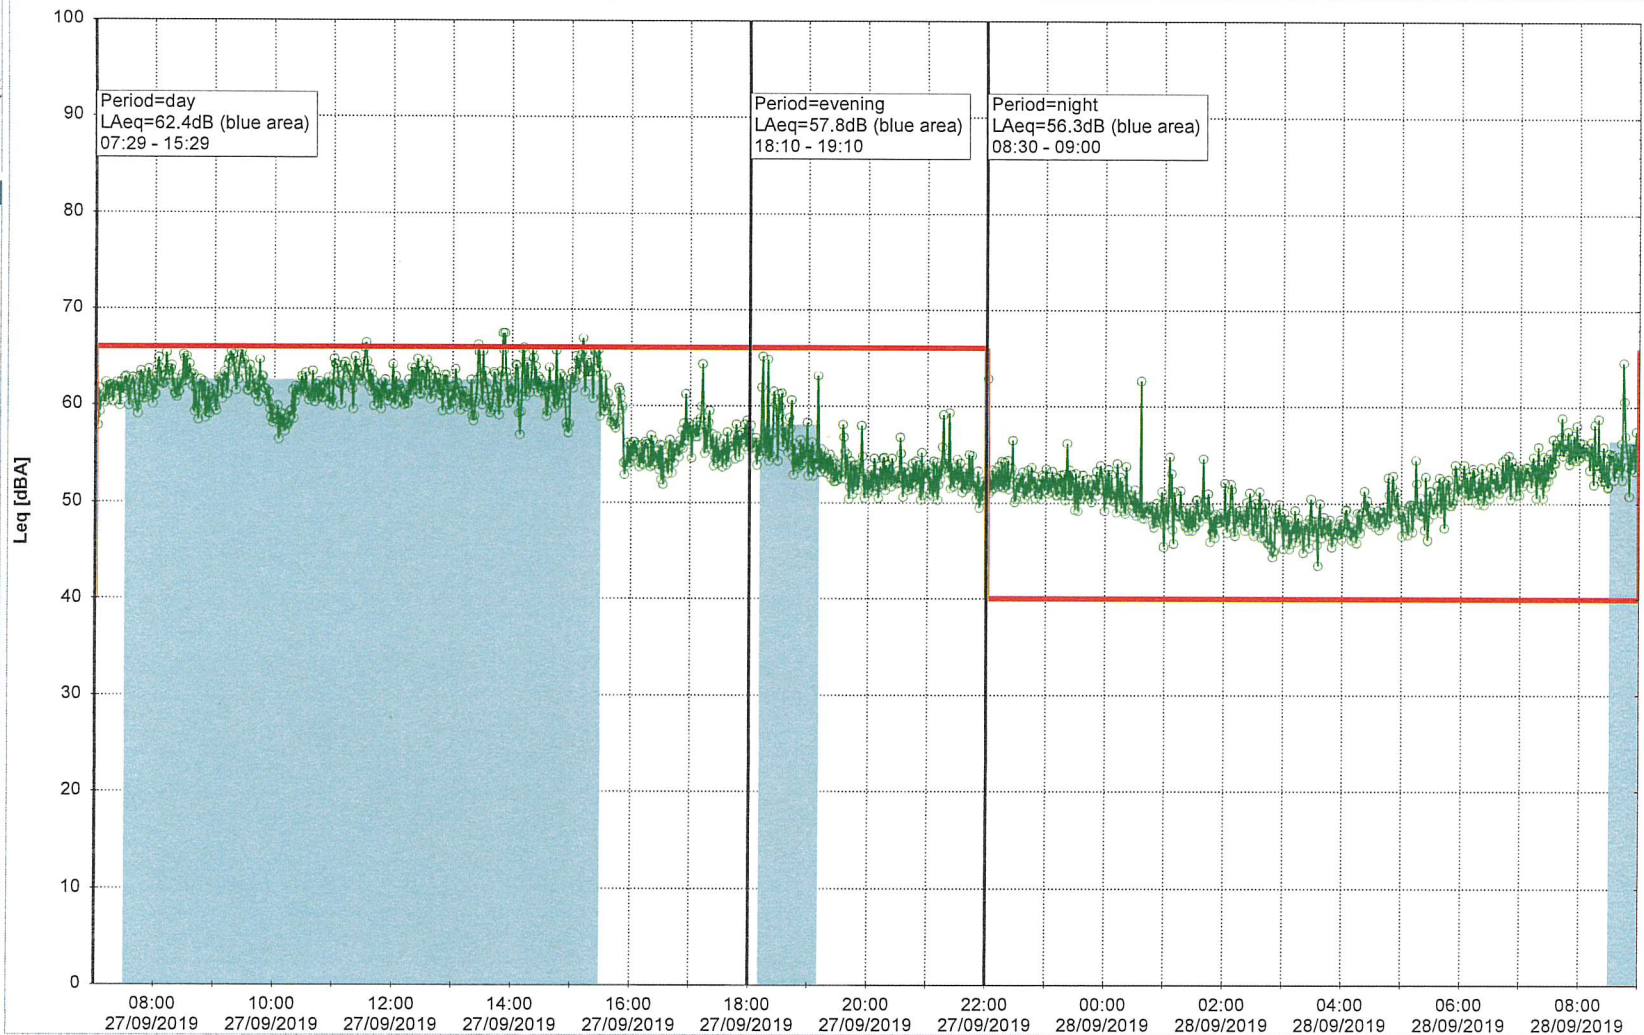

Noise Time Related Diagram

SLU_NS01

Project: Kronos Sydhavnen
Construction: Sluseholmen
Location: N-V

Plan View

Noise Time Related Diagram

27/09/2019
28/09/2019

SLU_NS01

Project: Kronos Sydhavnen
Construction: Sluseholmen
Location: N-V

28/09/2019
29/09/2019

Noise Time Related Diagram

Project: Kronos Sydhavnen
Construction: Sluseholmen
Location: N-V

29/09/2019
30/09/2019

Noise Time Related Diagram

SLU_NS01

Project: Kronos Sydhavnen
Construction: Sluseholmen
Location: N-V

Plan View

Noise Time Related Diagram

30/09/2019
01/10/2019

SLU_NS01