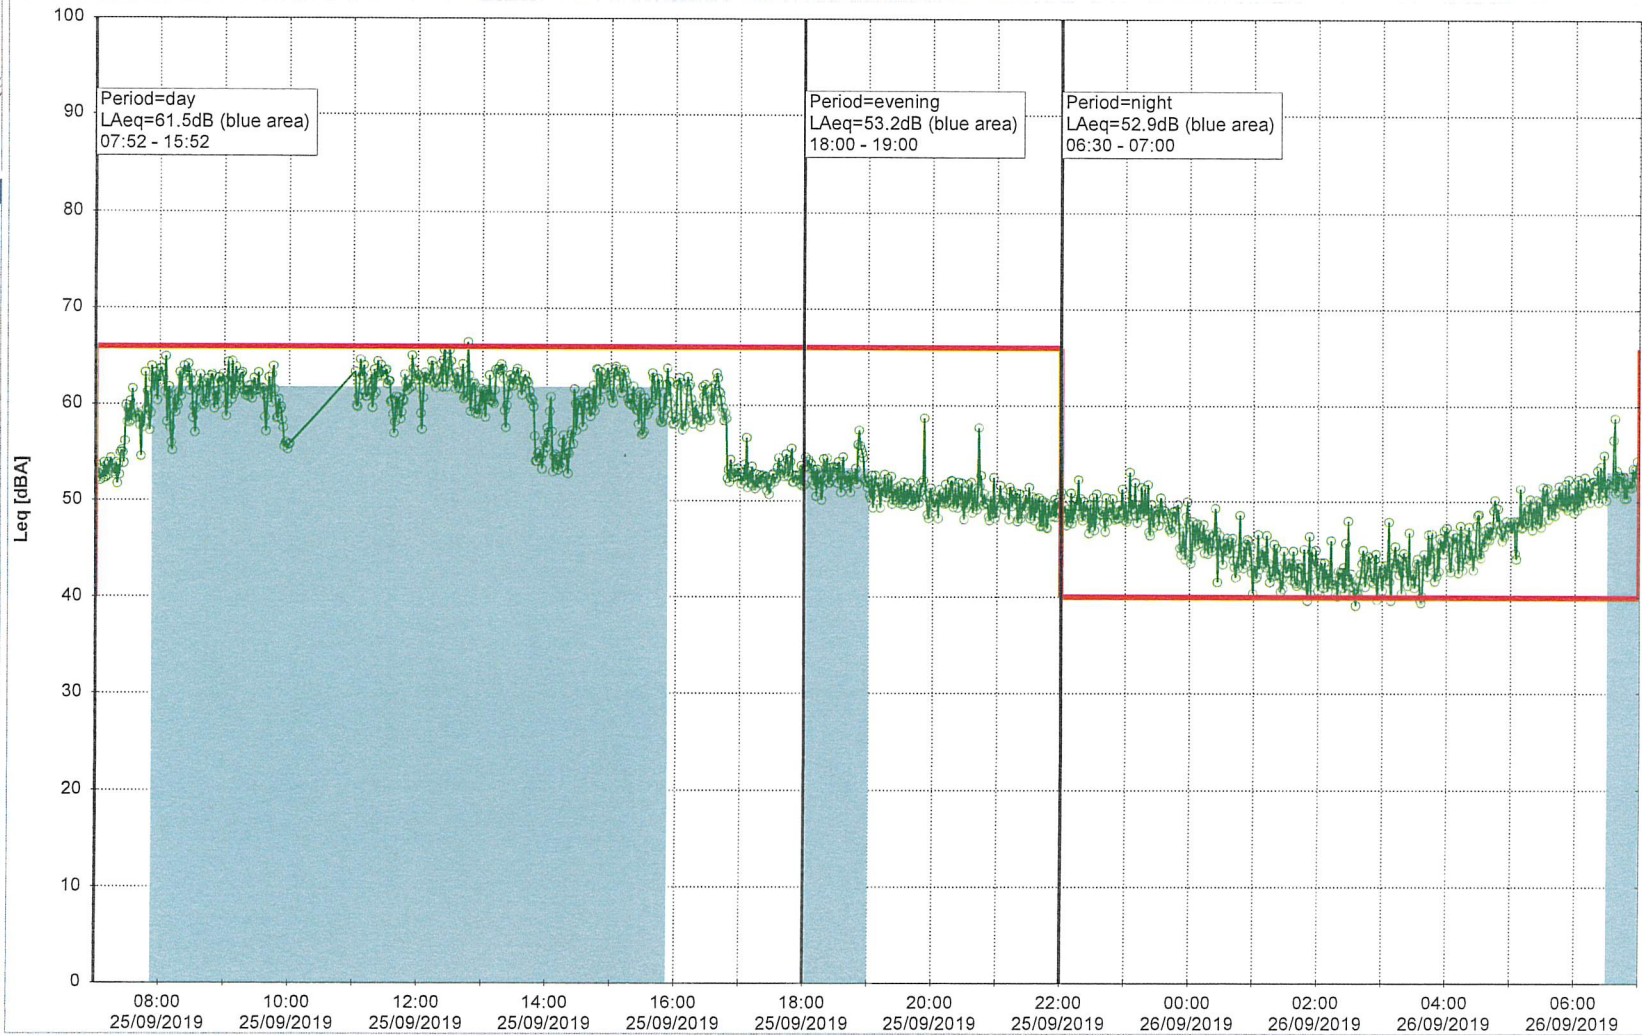

Noise Time Related Diagram

SLU_NS01