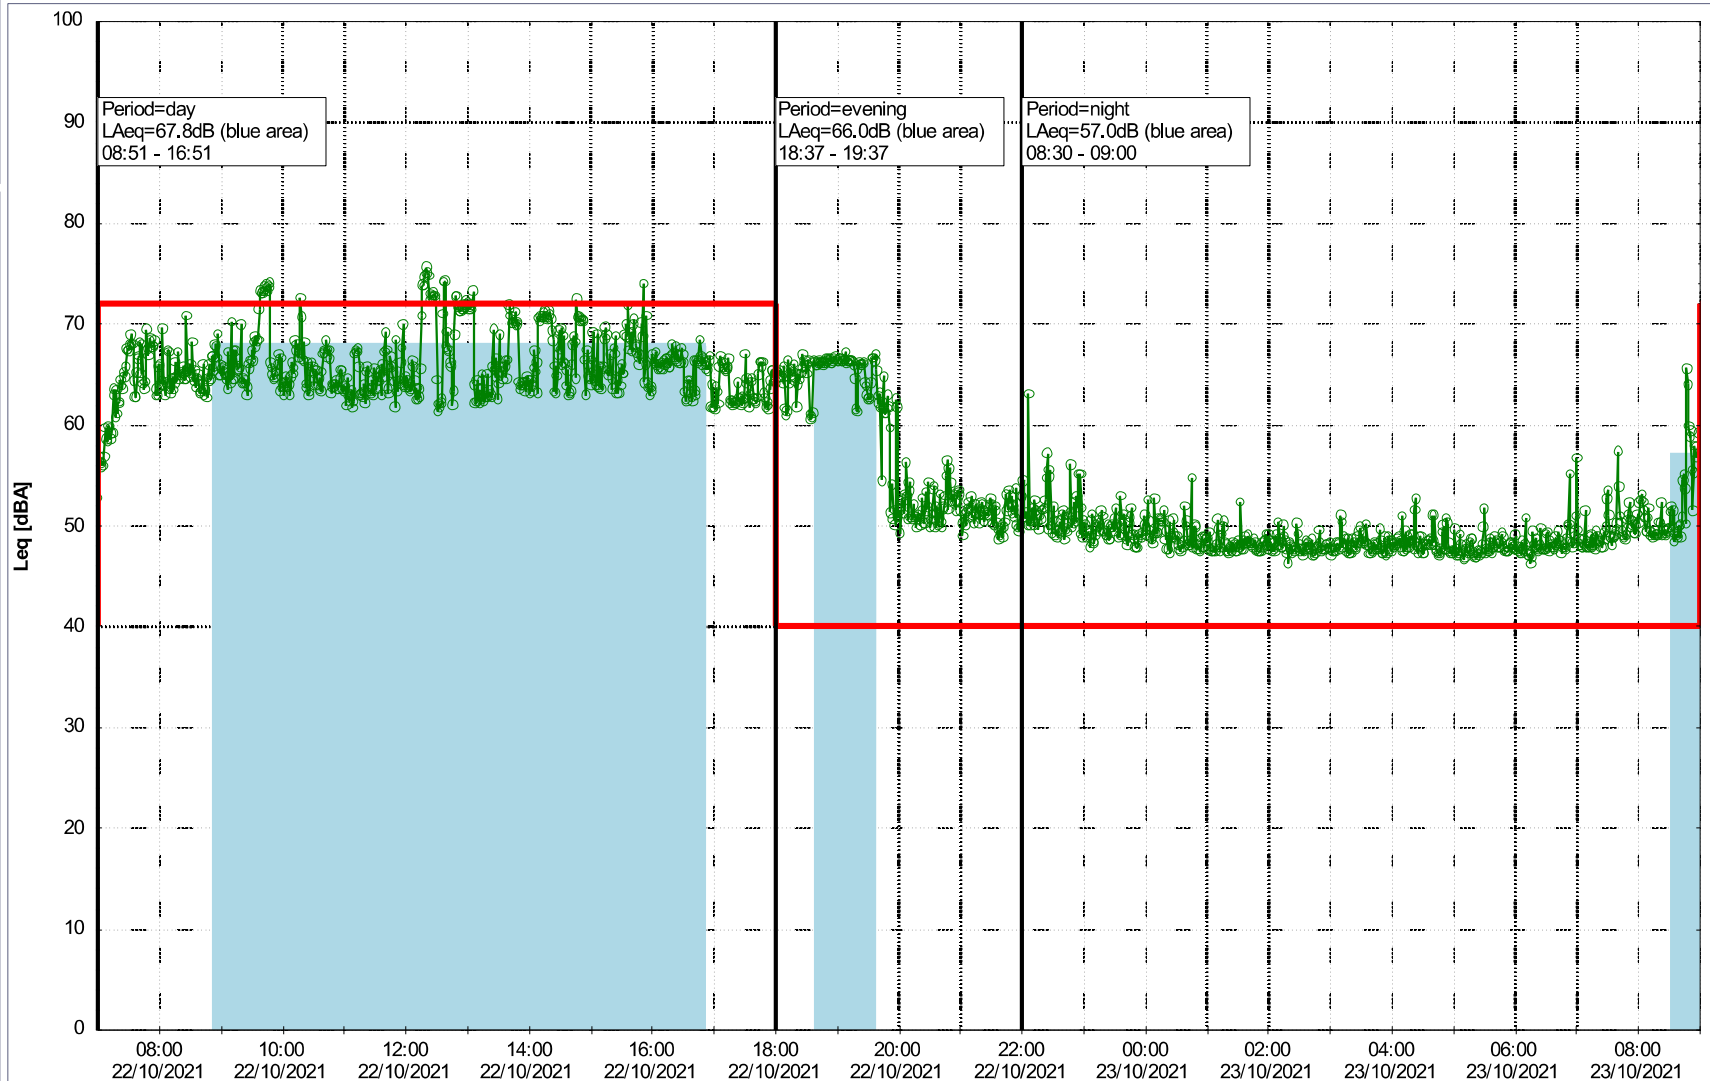

Noise Time Related Diagram

21/10/2021
22/10/2021

○○○○ MOP_NS01

Project: Kronos Sydhavnen
Construction: Mozarts Plads
Location: N-V

Plan View

Remarks

...

Noise Time Related Diagram

22/10/2021
23/10/2021

○○○○ MOP_NS01

Project: Kronos Sydhavnen
Construction: Mozarts Plads
Location: N-V

Plan View

Remarks

...

Noise Time Related Diagram

23/10/2021
24/10/2021

○○○○ MOP_NS01

Project: Kronos Sydhavnen
Construction: Mozarts Plads
Location: N-V

Plan View

Remarks

...

Noise Time Related Diagram

24/10/2021
25/10/2021

○○○○ MOP_NS01