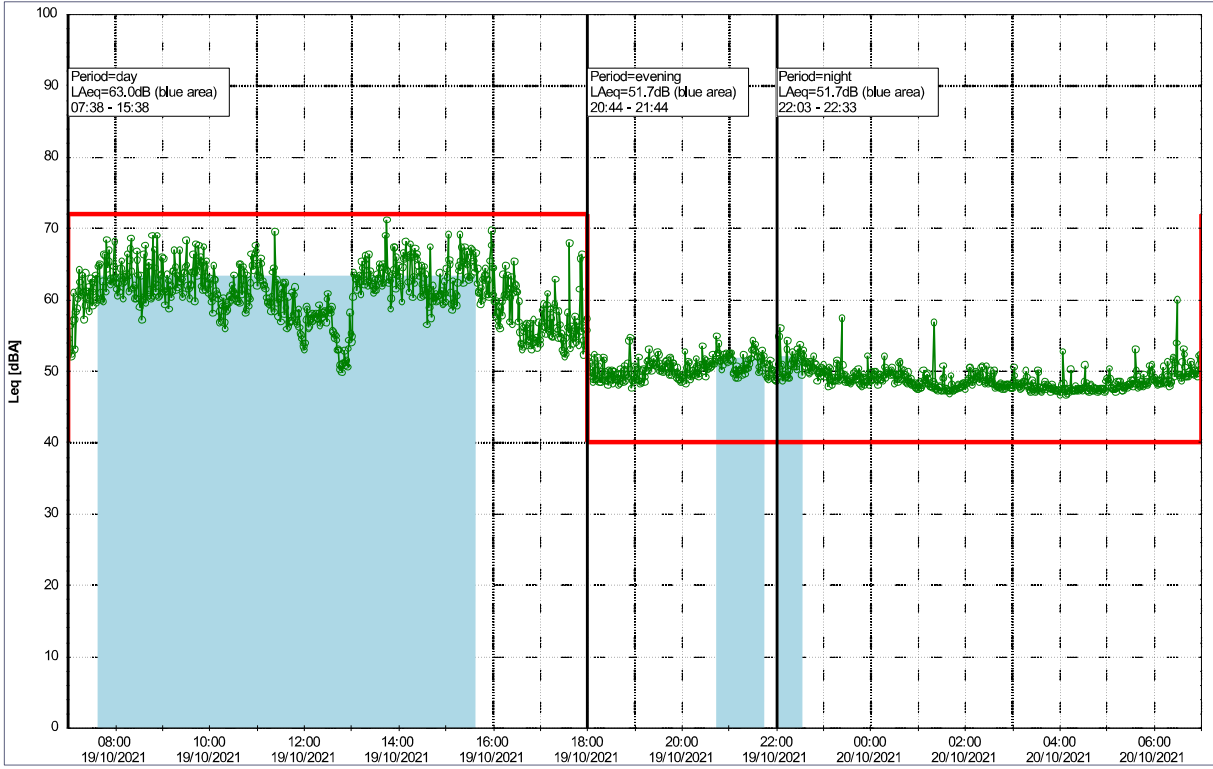

Plan View

Remarks

Noise Time Related Diagram

19/10/2021
20/10/2021

MOP_NS01

Project: Kronos Sydhavnen
Construction: Mozarts Plads
Location: N-V

Plan View

Remarks

...

Noise Time Related Diagram

20/10/2021
21/10/2021

○○○○ MOP_NS01

Project: Kronos Sydhavnen
Construction: Mozarts Plads
Location: N-V

Plan View

Remarks

...

Noise Time Related Diagram

21/10/2021
22/10/2021

○○○○ MOP_NS01

Project: Kronos Sydhavnen
Construction: Mozarts Plads
Location: N-V

Plan View

Remarks

...

Noise Time Related Diagram