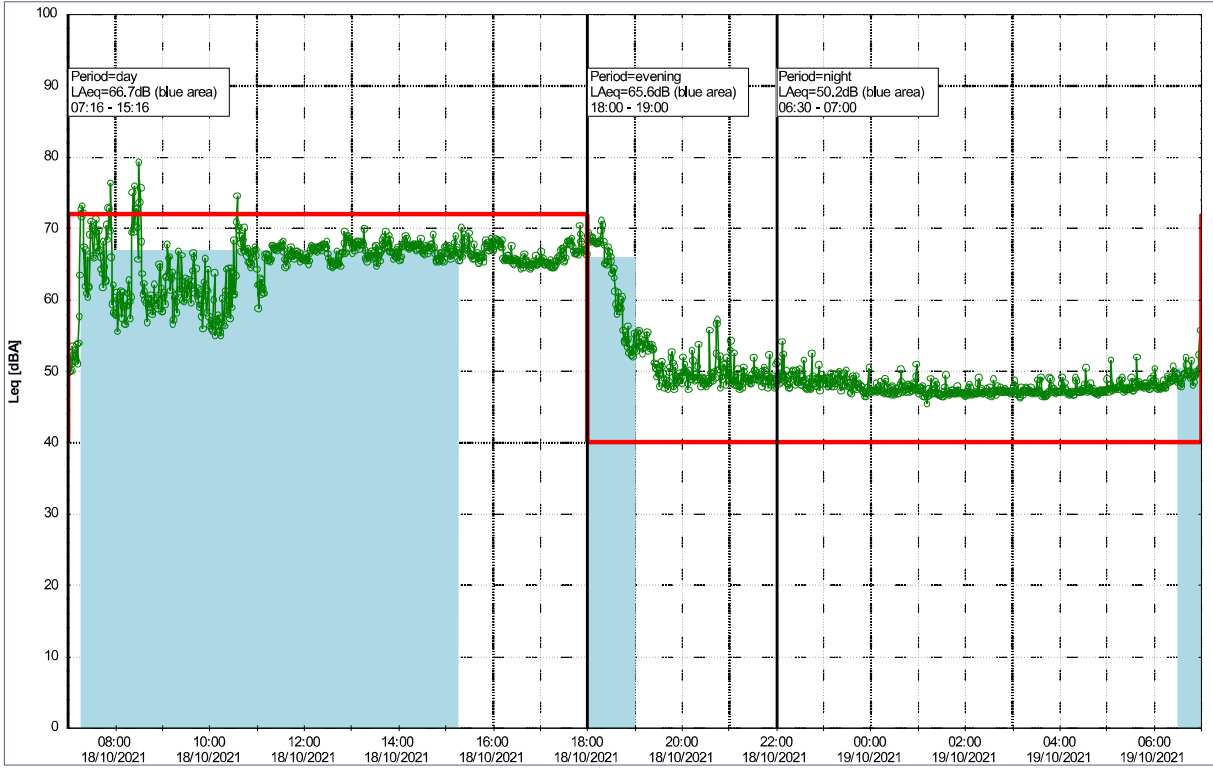

Project: Kronos Sydhavnen
Construction: Mozarts Plads
Location: N-V

Plan View

0 5 10 15 20 [m]

Remarks

Noise Time Related Diagram

18/10/2021
19/10/2021

MOP_NS01

Project: Kronos Sydhavnen
Construction: Mozarts Plads
Location: N-V

Plan View

Remarks

Noise Time Related Diagram

19/10/2021
20/10/2021

MOP_NS01

Project: Kronos Sydhavnen
Construction: Mozarts Plads
Location: N-V

Plan View

Remarks

...

Noise Time Related Diagram

20/10/2021
21/10/2021

○○○○ MOP_NS01

Project: Kronos Sydhavnen
Construction: Mozarts Plads
Location: N-V

Plan View

Remarks

...

Noise Time Related Diagram

21/10/2021
22/10/2021

○○○○ MOP_NS01

Project: Kronos Sydhavnen
Construction: Mozarts Plads
Location: N-V

Plan View

Remarks

...

Noise Time Related Diagram