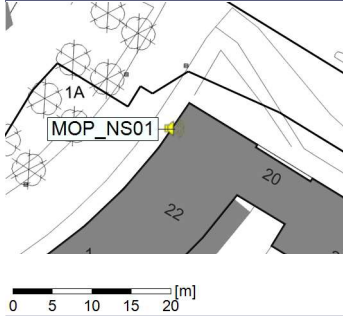

...

Noise Time Related Diagram

20/10/2021
21/10/2021

○○○○ MOP_NS01

Project: Kronos Sydhavnen
Construction: Mozarts Plads
Location: N-V

Plan View

Remarks

...