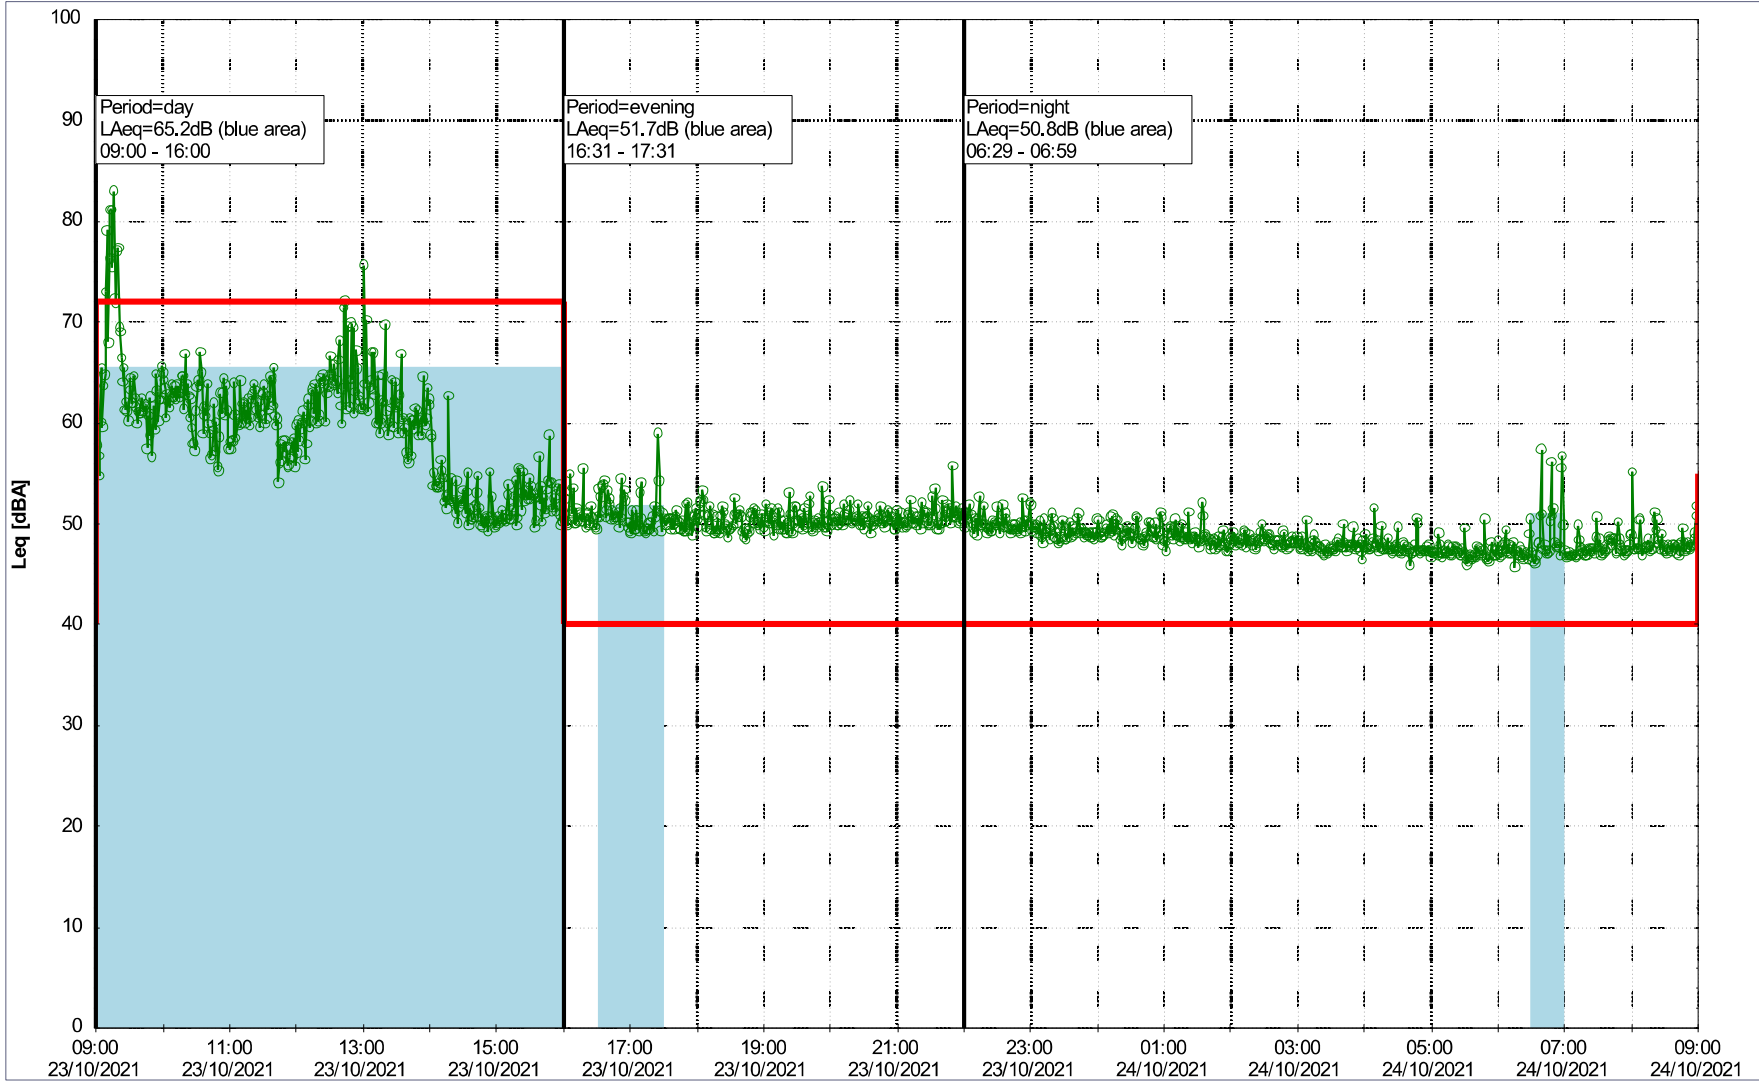

Noise Time Related Diagram

21/10/2021
22/10/2021

○○○○ MOP_NS01

Project: Kronos Sydhavnen
Construction: Mozarts Plads
Location: N-V

Plan View

Remarks

...

Noise Time Related Diagram

22/10/2021
23/10/2021

○○○○ MOP_NS01

Project: Kronos Sydhavnen
Construction: Mozarts Plads
Location: N-V

Plan View

Remarks

...

Noise Time Related Diagram

23/10/2021
24/10/2021

○○○○ MOP_NS01

Project: Kronos Sydhavnen
Construction: Mozarts Plads
Location: N-V

Plan View

Remarks

...

Noise Time Related Diagram

24/10/2021
25/10/2021

○○○○ MOP_NS01