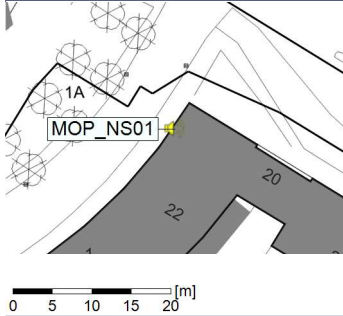

22/10/2021
23/10/2021

○○○○ MOP_NS01

Project: Kronos Sydhavnen
Construction: Mozarts Plads
Location: N-V

Plan View

Remarks

...

Noise Time Related Diagram

23/10/2021
24/10/2021