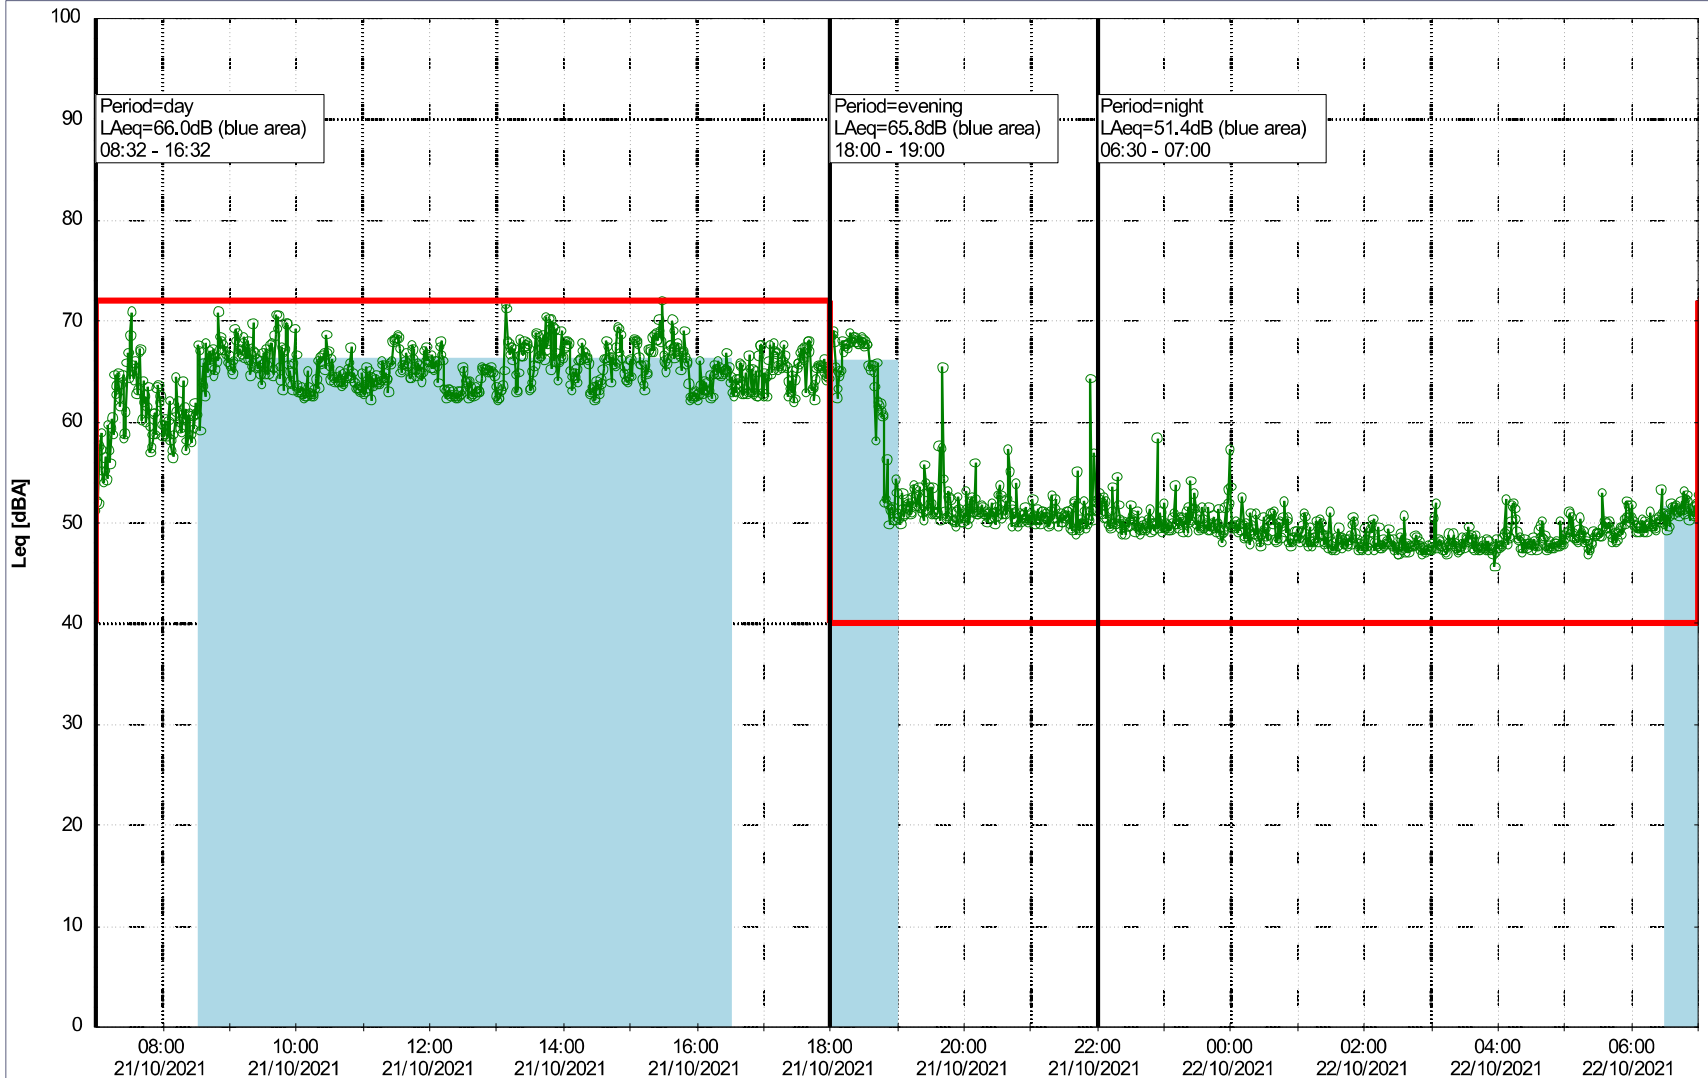

...

Noise Time Related Diagram

20/10/2021
21/10/2021

○○○○ MOP_NS01

Project: Kronos Sydhavnen
Construction: Mozarts Plads
Location: N-V

Plan View

Remarks

...

Noise Time Related Diagram

21/10/2021
22/10/2021

○○○○ MOP_NS01

Project: Kronos Sydhavnen
Construction: Mozarts Plads
Location: N-V

Plan View

Remarks

...

Noise Time Related Diagram