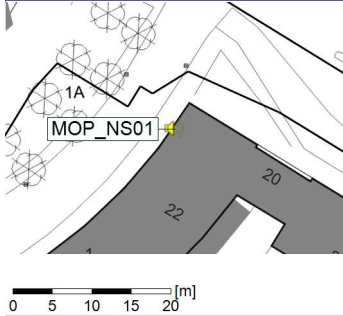

Plan View

Remarks

Noise Time Related Diagram

19/10/2021
20/10/2021

MOP_NS01

Project: Kronos Sydhavnen
Construction: Mozarts Plads
Location: N-V

Plan View

Remarks