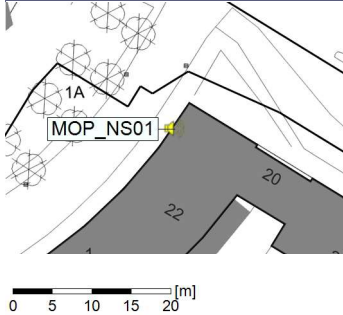

Noise Time Related Diagram

21/10/2021
22/10/2021

○○○○ MOP_NS01

Project: Kronos Sydhavnen
Construction: Mozarts Plads
Location: N-V

Plan View

Remarks

...

Noise Time Related Diagram