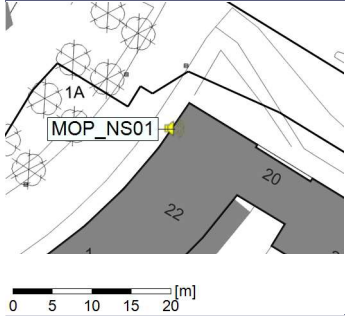

○○○○ MOP_NS01

Project: Kronos Sydhavnen
Construction: Mozarts Plads
Location: N-V

Plan View

Remarks

...

Noise Time Related Diagram

24/10/2021
25/10/2021

○○○○ MOP_NS01