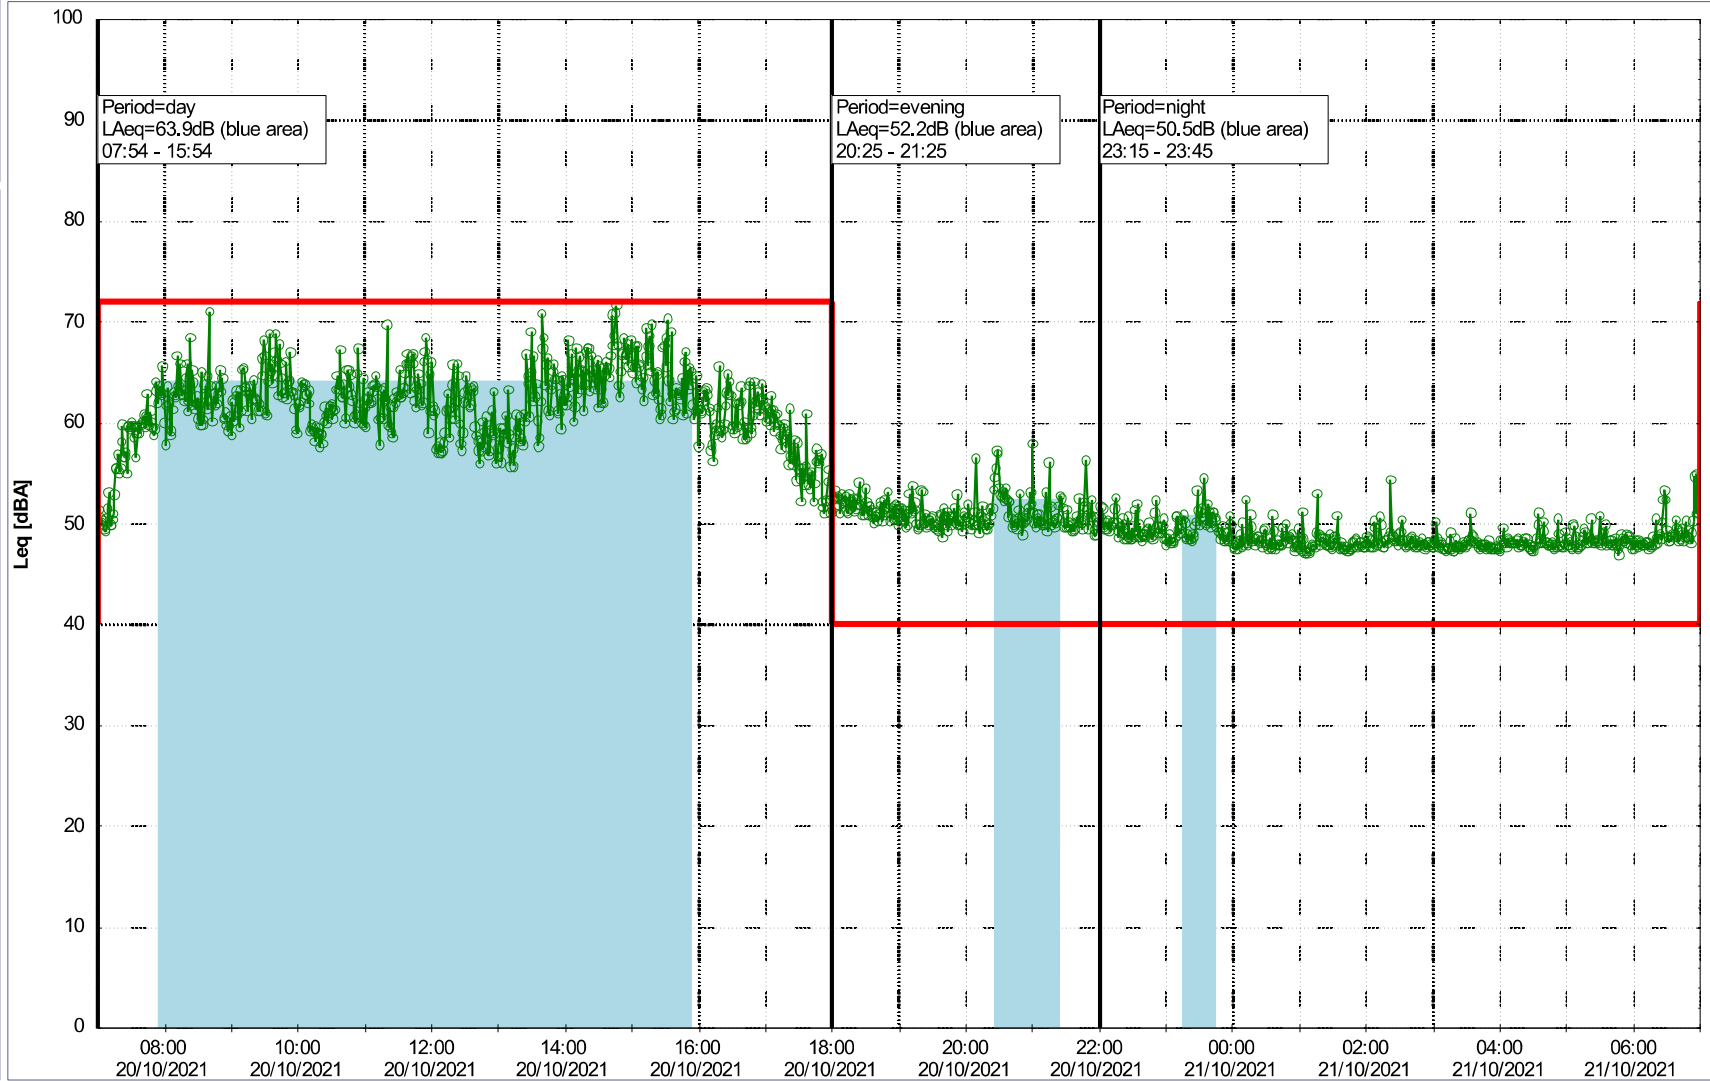

Plan View

Remarks

Noise Time Related Diagram

19/10/2021
20/10/2021

MOP_NS01

Project: Kronos Sydhavnen
Construction: Mozarts Plads
Location: N-V

Plan View

Remarks

...

Noise Time Related Diagram

20/10/2021
21/10/2021

○○○○ MOP_NS01

Project: Kronos Sydhavnen
Construction: Mozarts Plads
Location: N-V

Plan View

Remarks

...

Noise Time Related Diagram

21/10/2021
22/10/2021

○○○○ MOP_NS01

Project: Kronos Sydhavnen
Construction: Mozarts Plads
Location: N-V

Plan View

Remarks

...

Noise Time Related Diagram

○○○○ MOP_NS01

Project: Kronos Sydhavnen
Construction: Mozarts Plads
Location: N-V

Plan View

Remarks

...

Noise Time Related Diagram

24/10/2021
25/10/2021

○○○○ MOP_NS01