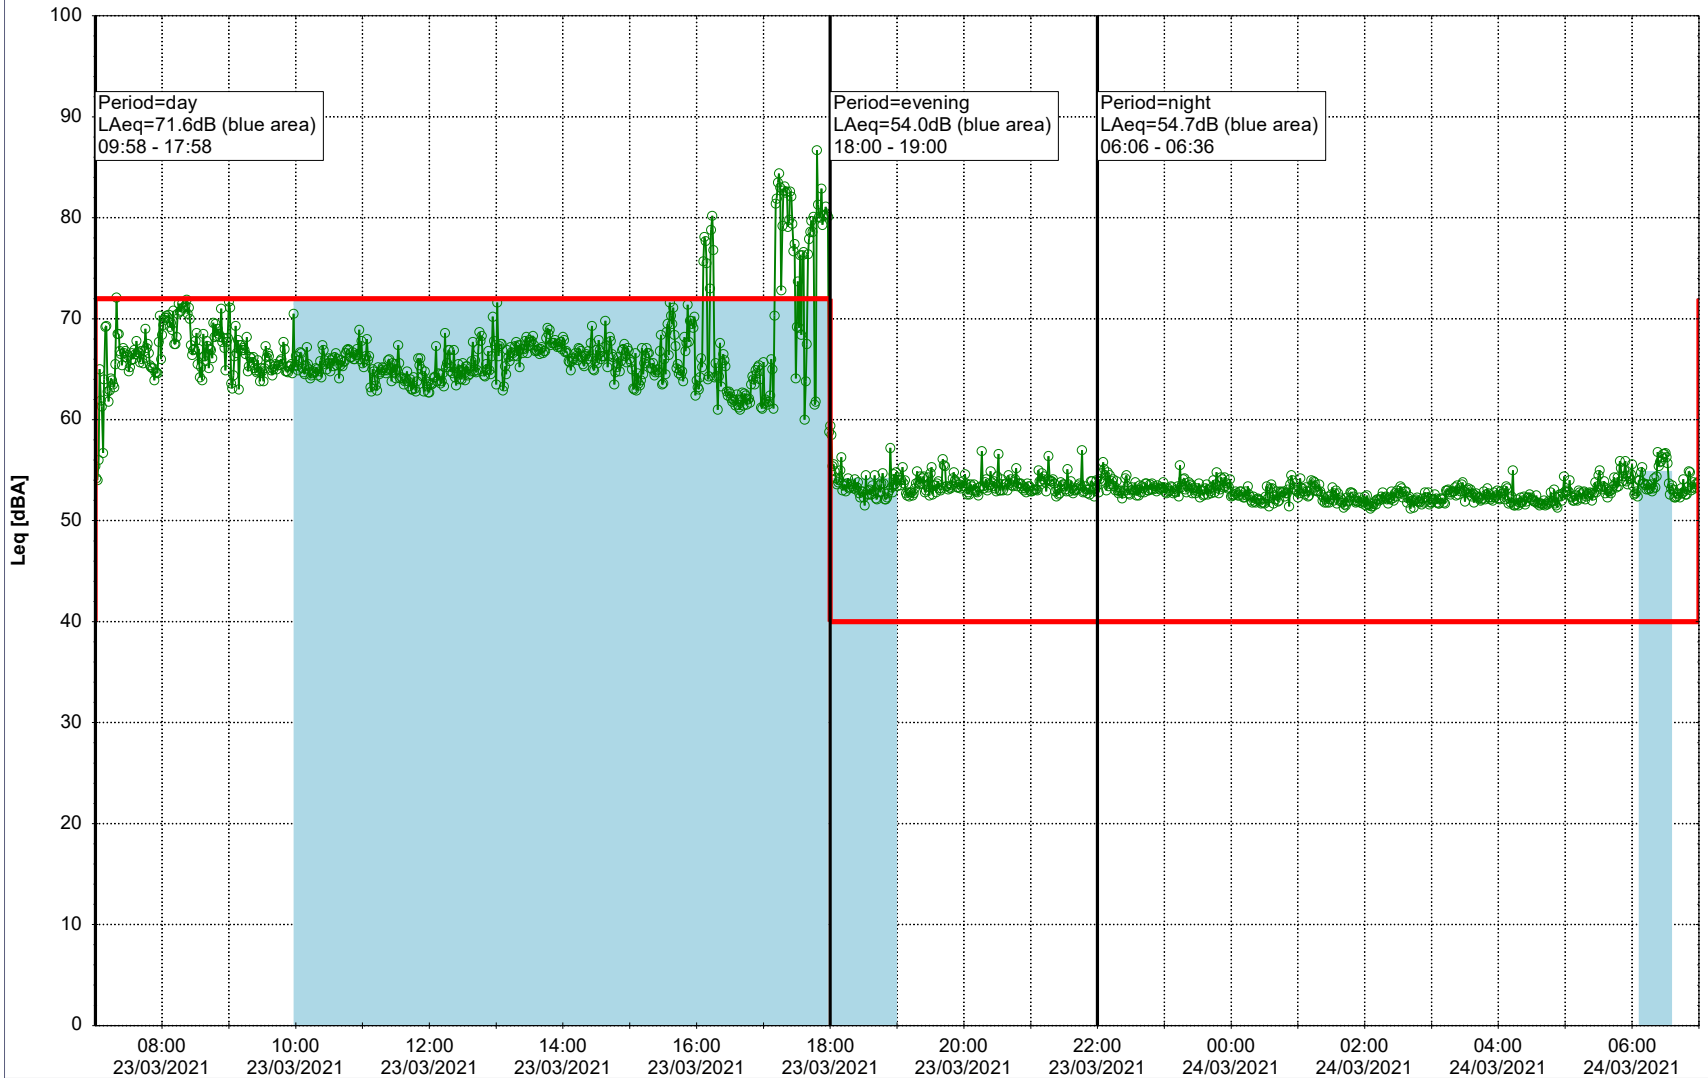

Noise Time Related Diagram

23/03/2021
24/03/2021

○○○○ MOP_NS01