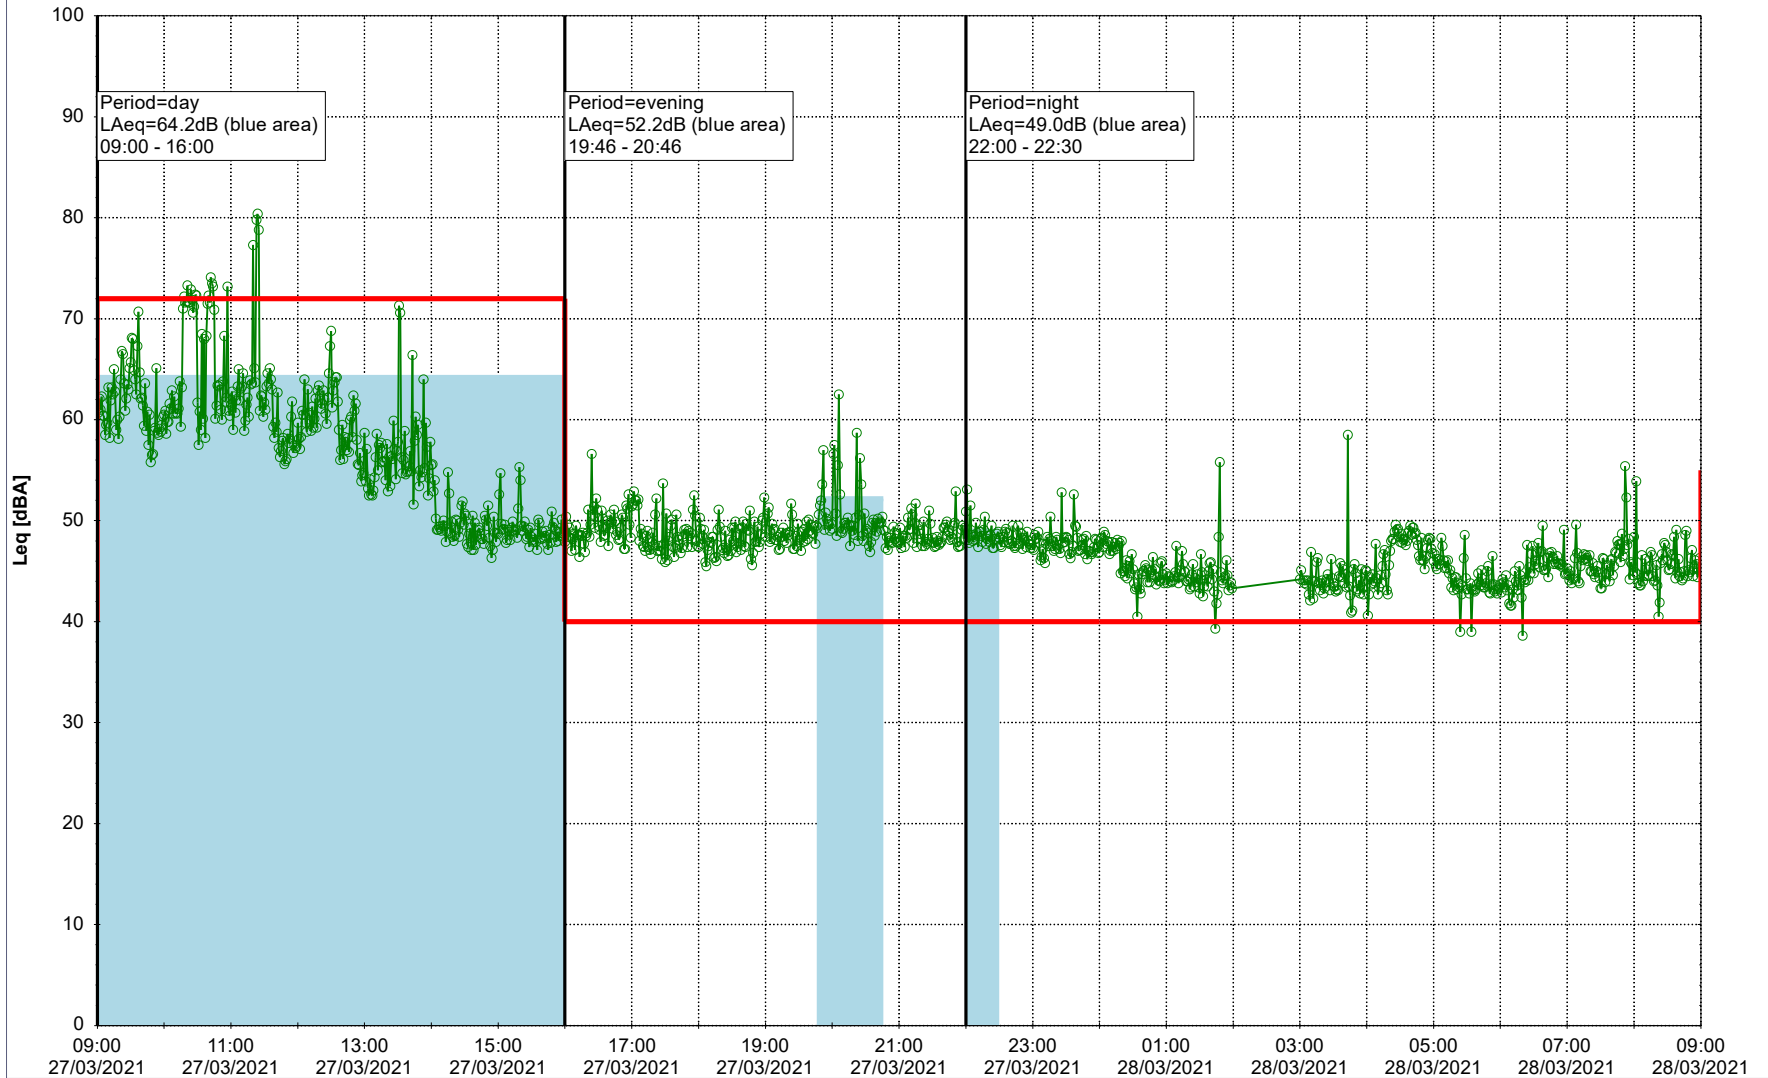

Noise Time Related Diagram

27/03/2021
28/03/2021

○○○○ MOP_NS01