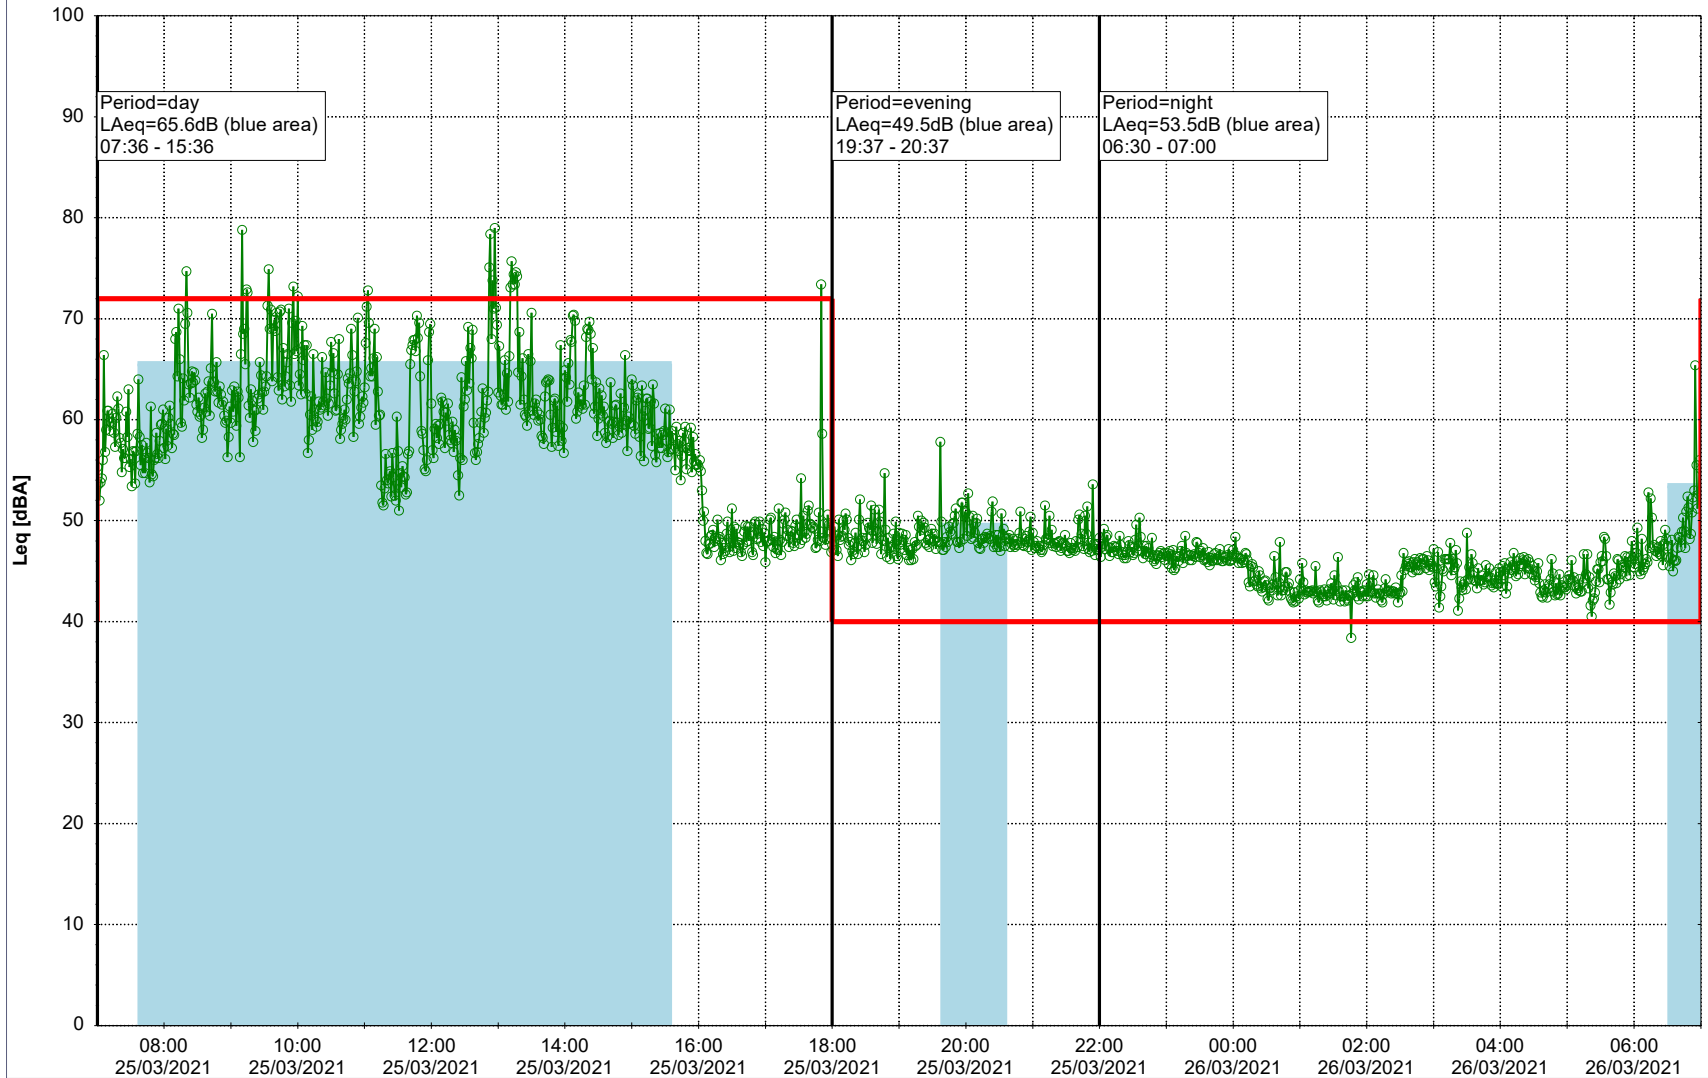

Noise Time Related Diagram

○○○○ MOP_NS01