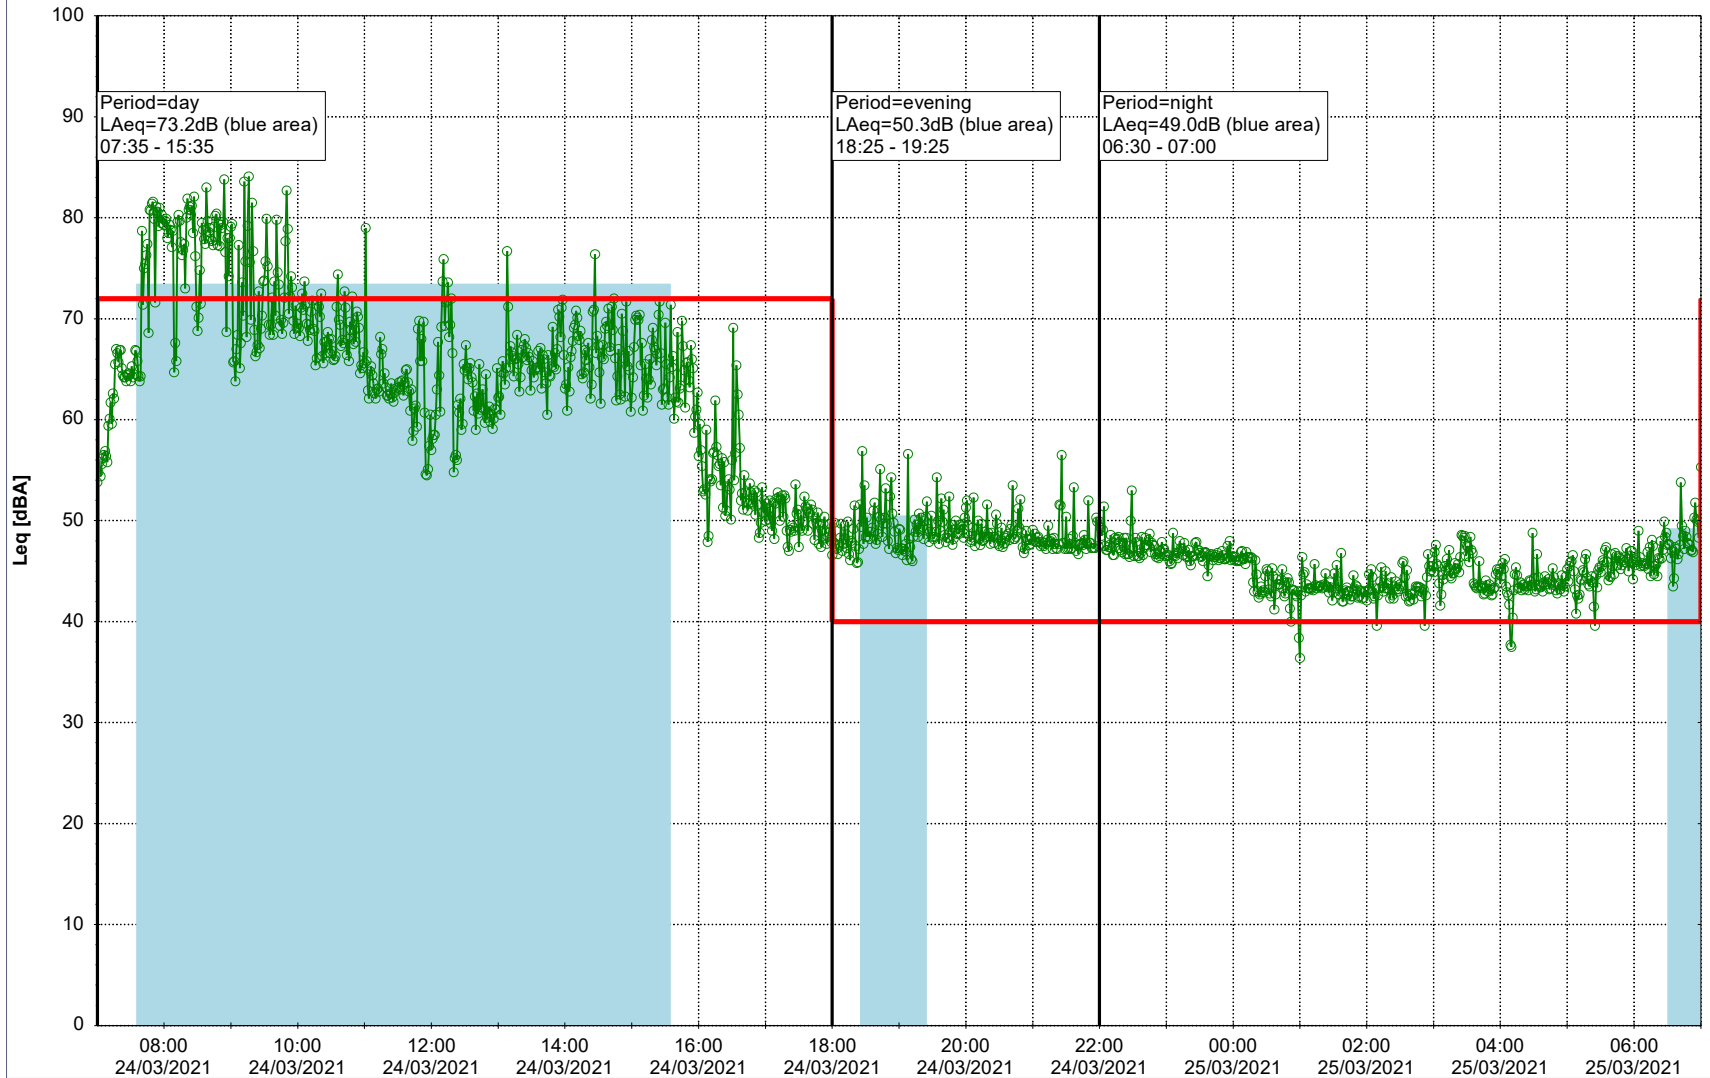

Noise Time Related Diagram

○○○○ MOP_NS01