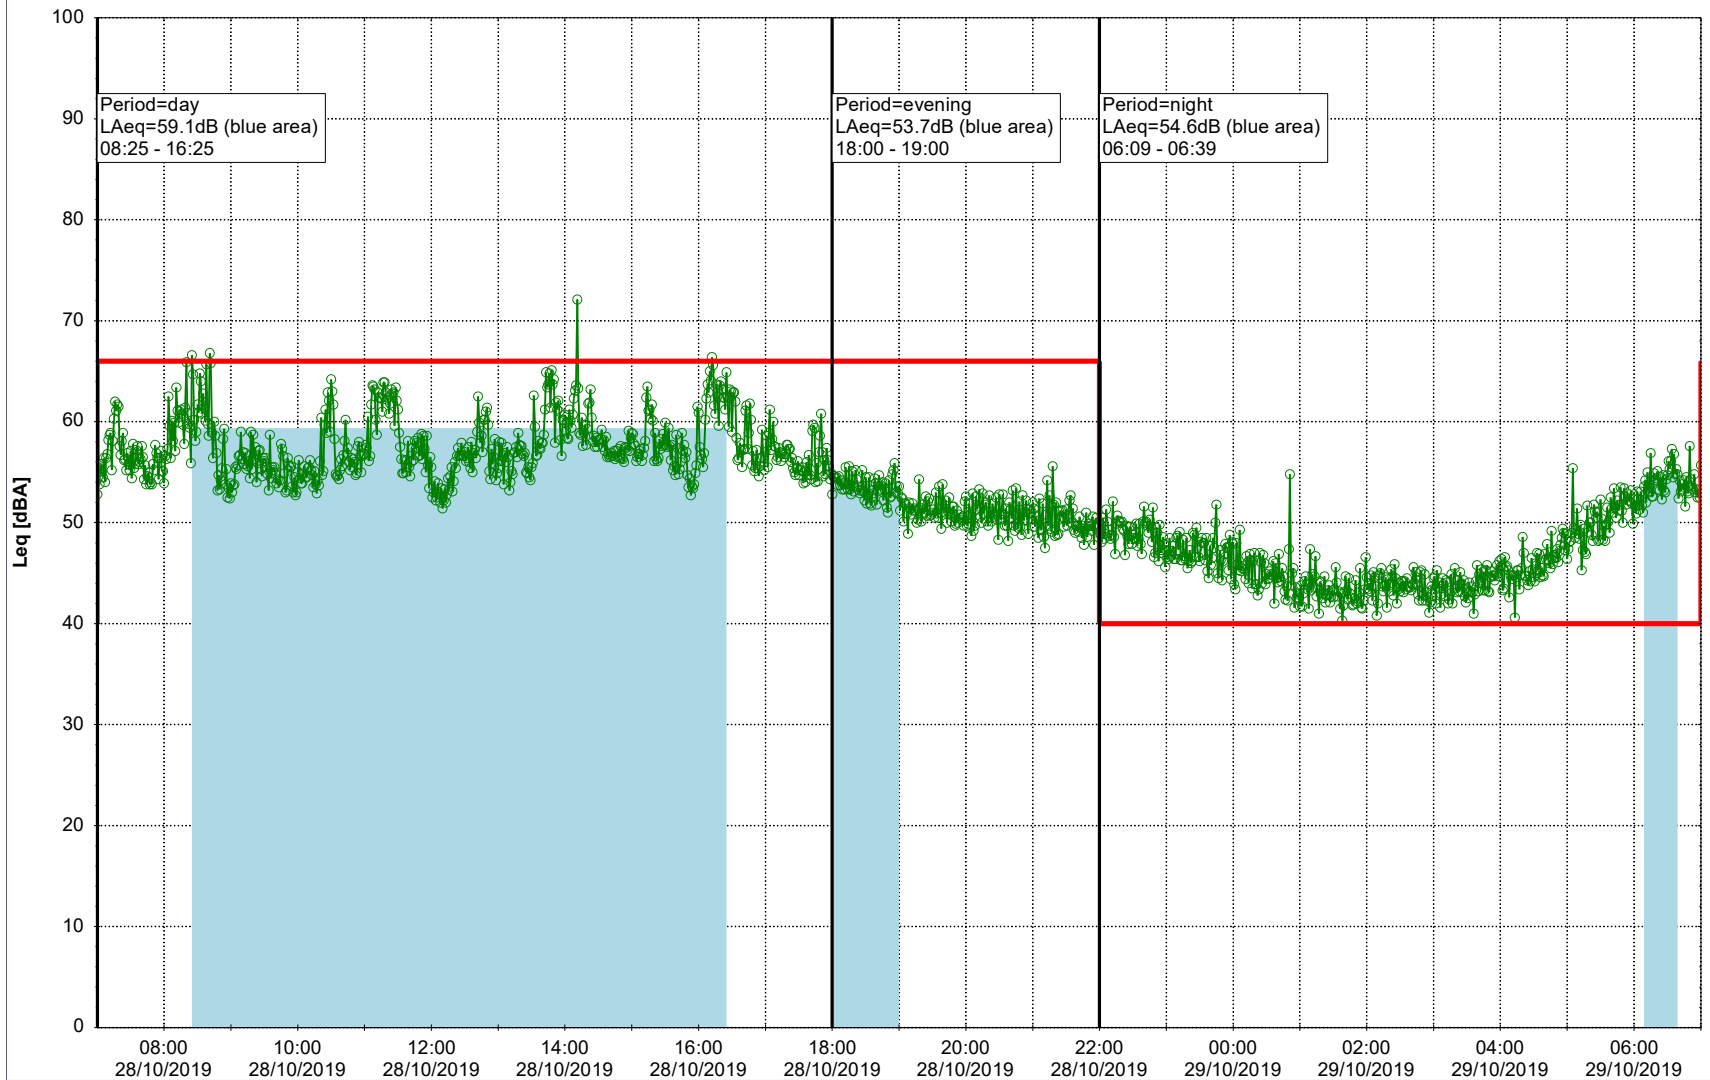

Project: Kronos Sydhavnen
Construction: Sluseholmen
Location: N-V

Plan View

Remarks

...

Noise Time Related Diagram

28/10/2019
29/10/2019

SLU_NS01

Project: Kronos Sydhavnen
Construction: Sluseholmen
Location: N-V

Plan View

Remarks

...

Noise Time Related Diagram

29/10/2019
30/10/2019

○○○ SLU_NS01

Project: Kronos Sydhavnen
Construction: Sluseholmen
Location: N-V

Plan View

Remarks

...

Noise Time Related Diagram

30/10/2019
31/10/2019

SLU_NS01

Project: Kronos Sydhavnen
Construction: Sluseholmen
Location: N-V

Plan View

Remarks

...

Noise Time Related Diagram

01/11/2019
02/11/2019

SLU_NS01

Project: Kronos Sydhavnen
Construction: Sluseholmen
Location: N-V

Plan View

Remarks

...