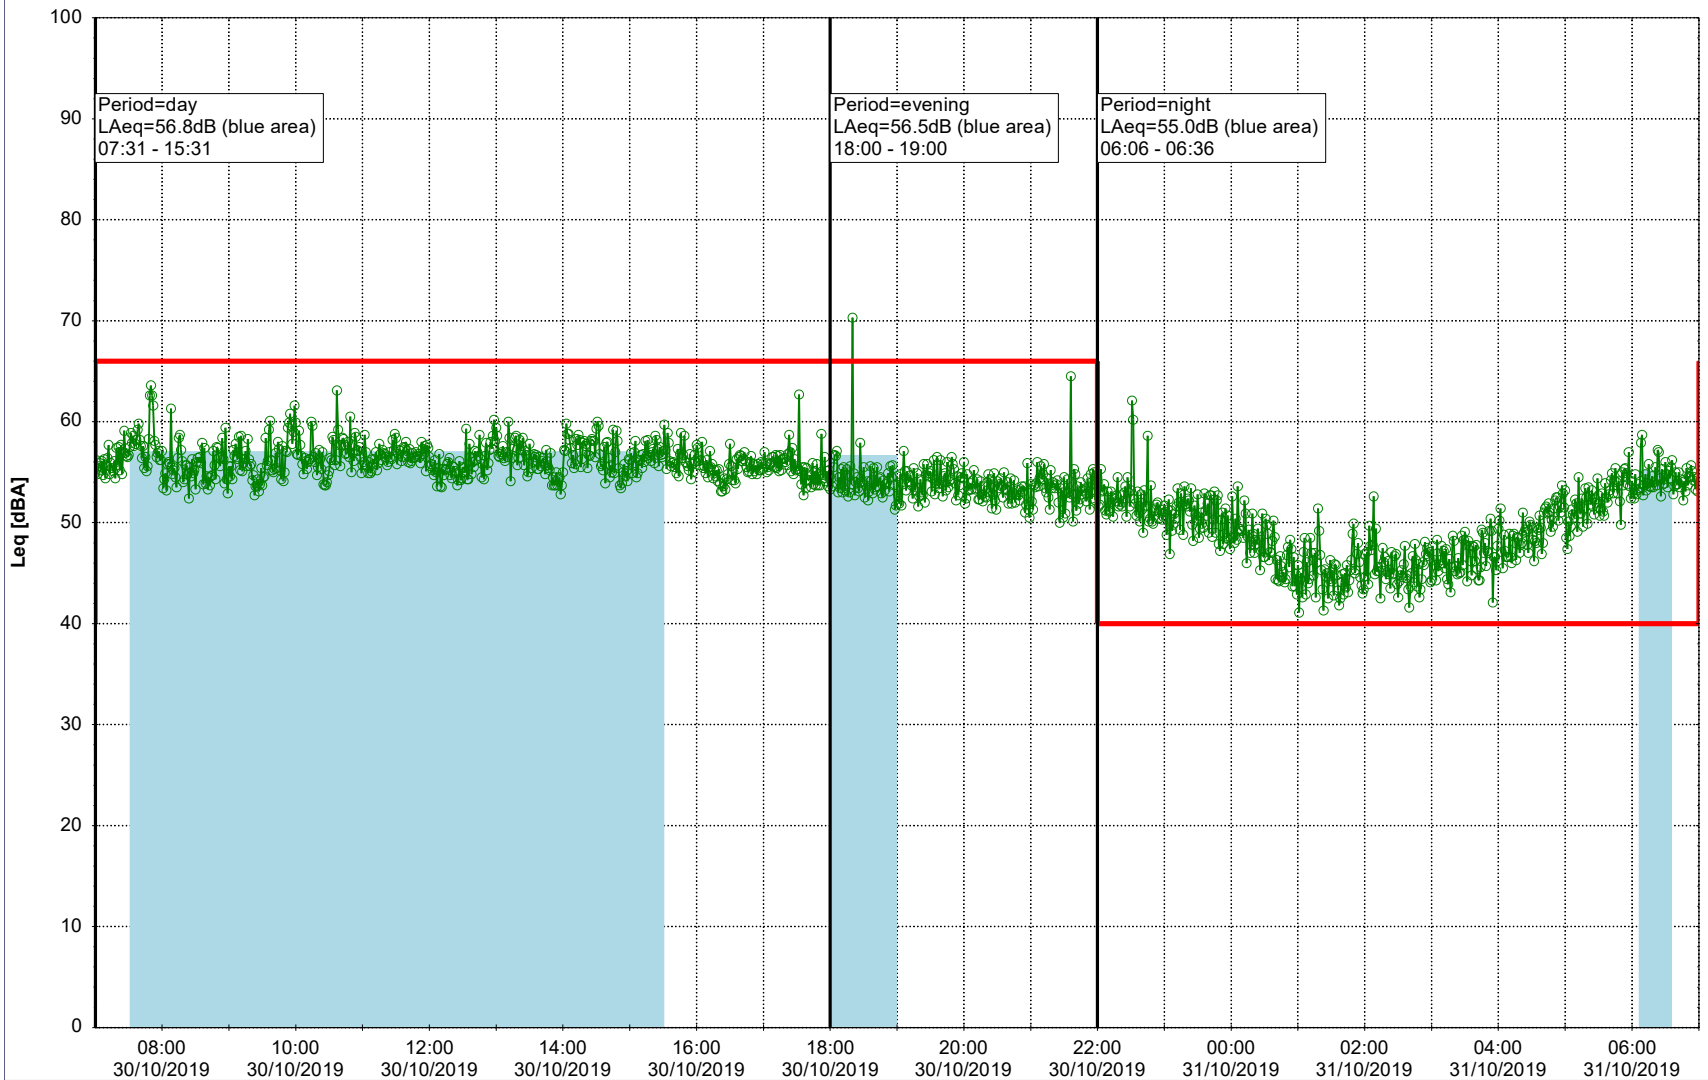

Project: Kronos Sydhavnen
Construction: Sluseholmen
Location: N-V

Plan View

Remarks

...

Noise Time Related Diagram

28/10/2019
29/10/2019

SLU_NS01

Project: Kronos Sydhavnen
Construction: Sluseholmen
Location: N-V

Plan View

Remarks

...

Noise Time Related Diagram

29/10/2019
30/10/2019

○○○ SLU_NS01

Project: Kronos Sydhavnen
Construction: Sluseholmen
Location: N-V

Plan View

Remarks

...

Noise Time Related Diagram

30/10/2019
31/10/2019

SLU_NS01

Project: Kronos Sydhavnen
Construction: Sluseholmen
Location: N-V

Plan View

Remarks

...

Noise Time Related Diagram

01/11/2019
02/11/2019

SLU_NS01

Project: Kronos Sydhavnen
Construction: Sluseholmen
Location: N-V

Plan View

Remarks

...