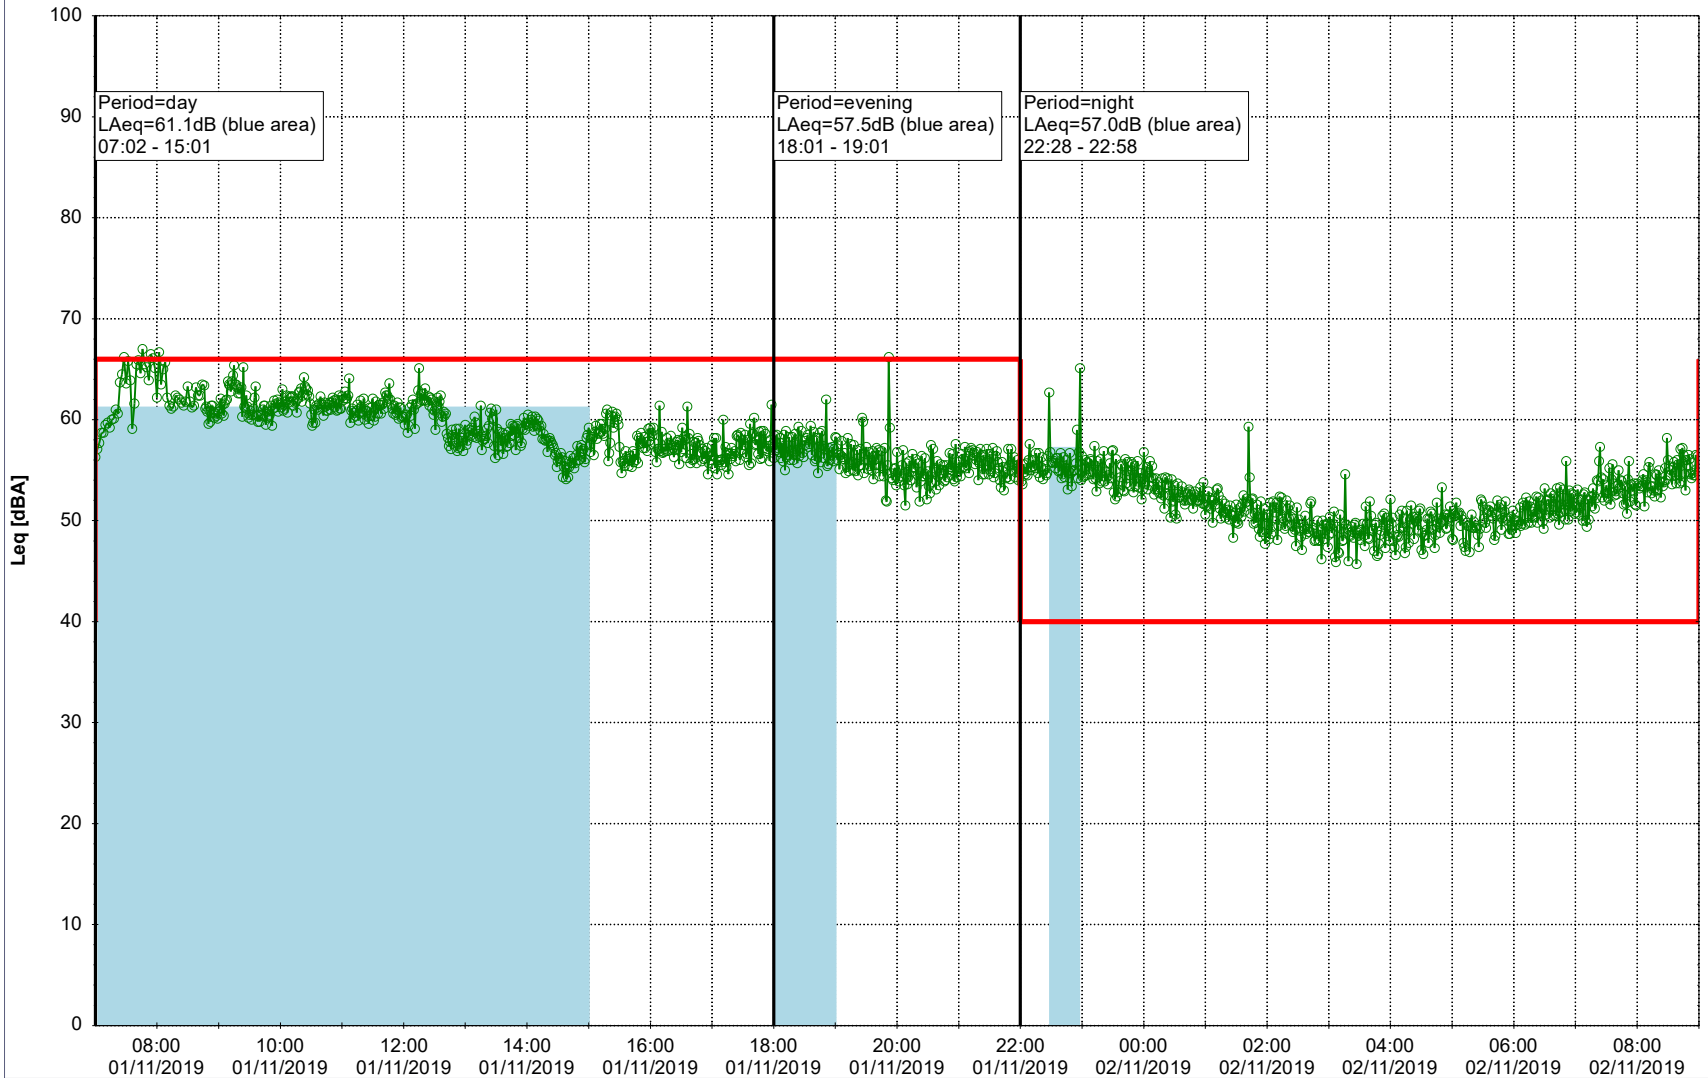

Plan View

Remarks

...

Noise Time Related Diagram

29/10/2019
30/10/2019

○○○ SLU_NS01

Project: Kronos Sydhavnen
Construction: Sluseholmen
Location: N-V

Plan View

Remarks

...

Noise Time Related Diagram

30/10/2019
31/10/2019

SLU_NS01

Project: Kronos Sydhavnen
Construction: Sluseholmen
Location: N-V

Plan View

Remarks

...

Noise Time Related Diagram

01/11/2019
02/11/2019

SLU_NS01

Project: Kronos Sydhavnen
Construction: Sluseholmen
Location: N-V

Plan View

Remarks

...