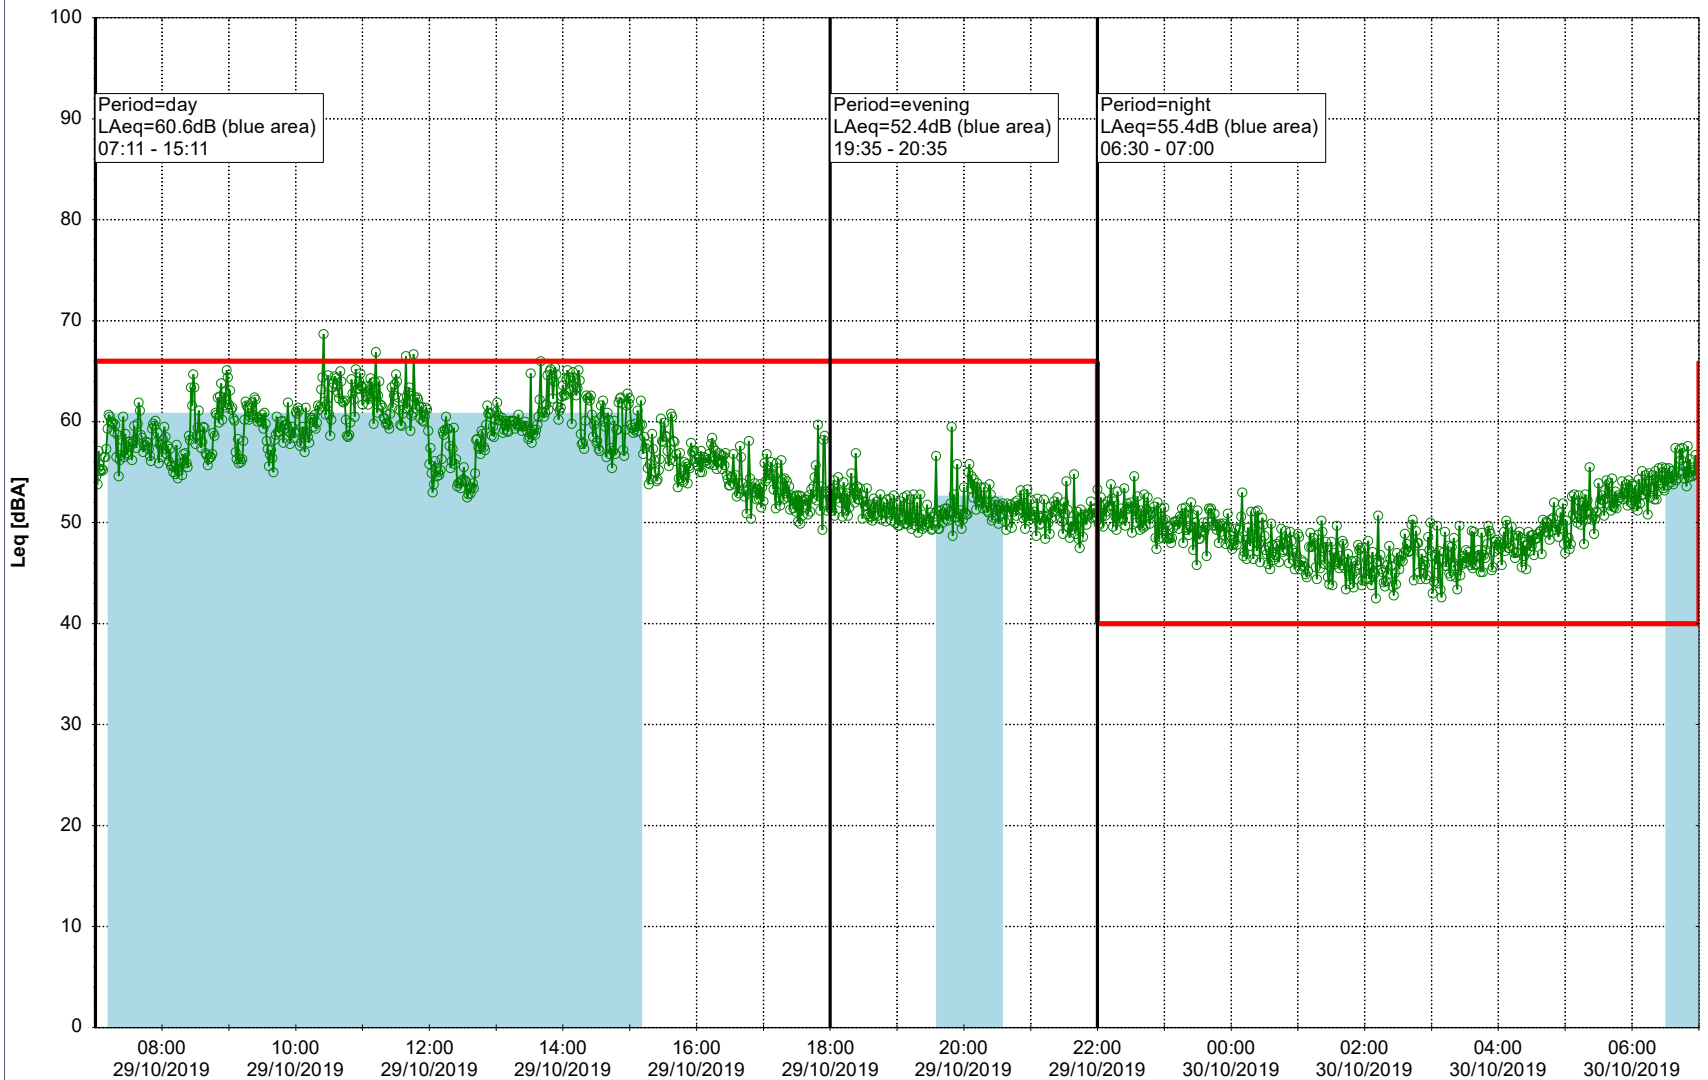

Plan View

Remarks

...

Noise Time Related Diagram

29/10/2019
30/10/2019

○○○ SLU_NS01

Project: Kronos Sydhavnen
Construction: Sluseholmen
Location: N-V

Plan View

Remarks

...

Noise Time Related Diagram

30/10/2019
31/10/2019

SLU_NS01

Project: Kronos Sydhavnen
Construction: Sluseholmen
Location: N-V

Plan View

Remarks

...

Noise Time Related Diagram

01/11/2019
02/11/2019

SLU_NS01

Project: Kronos Sydhavnen
Construction: Sluseholmen
Location: N-V

Plan View

Remarks

...