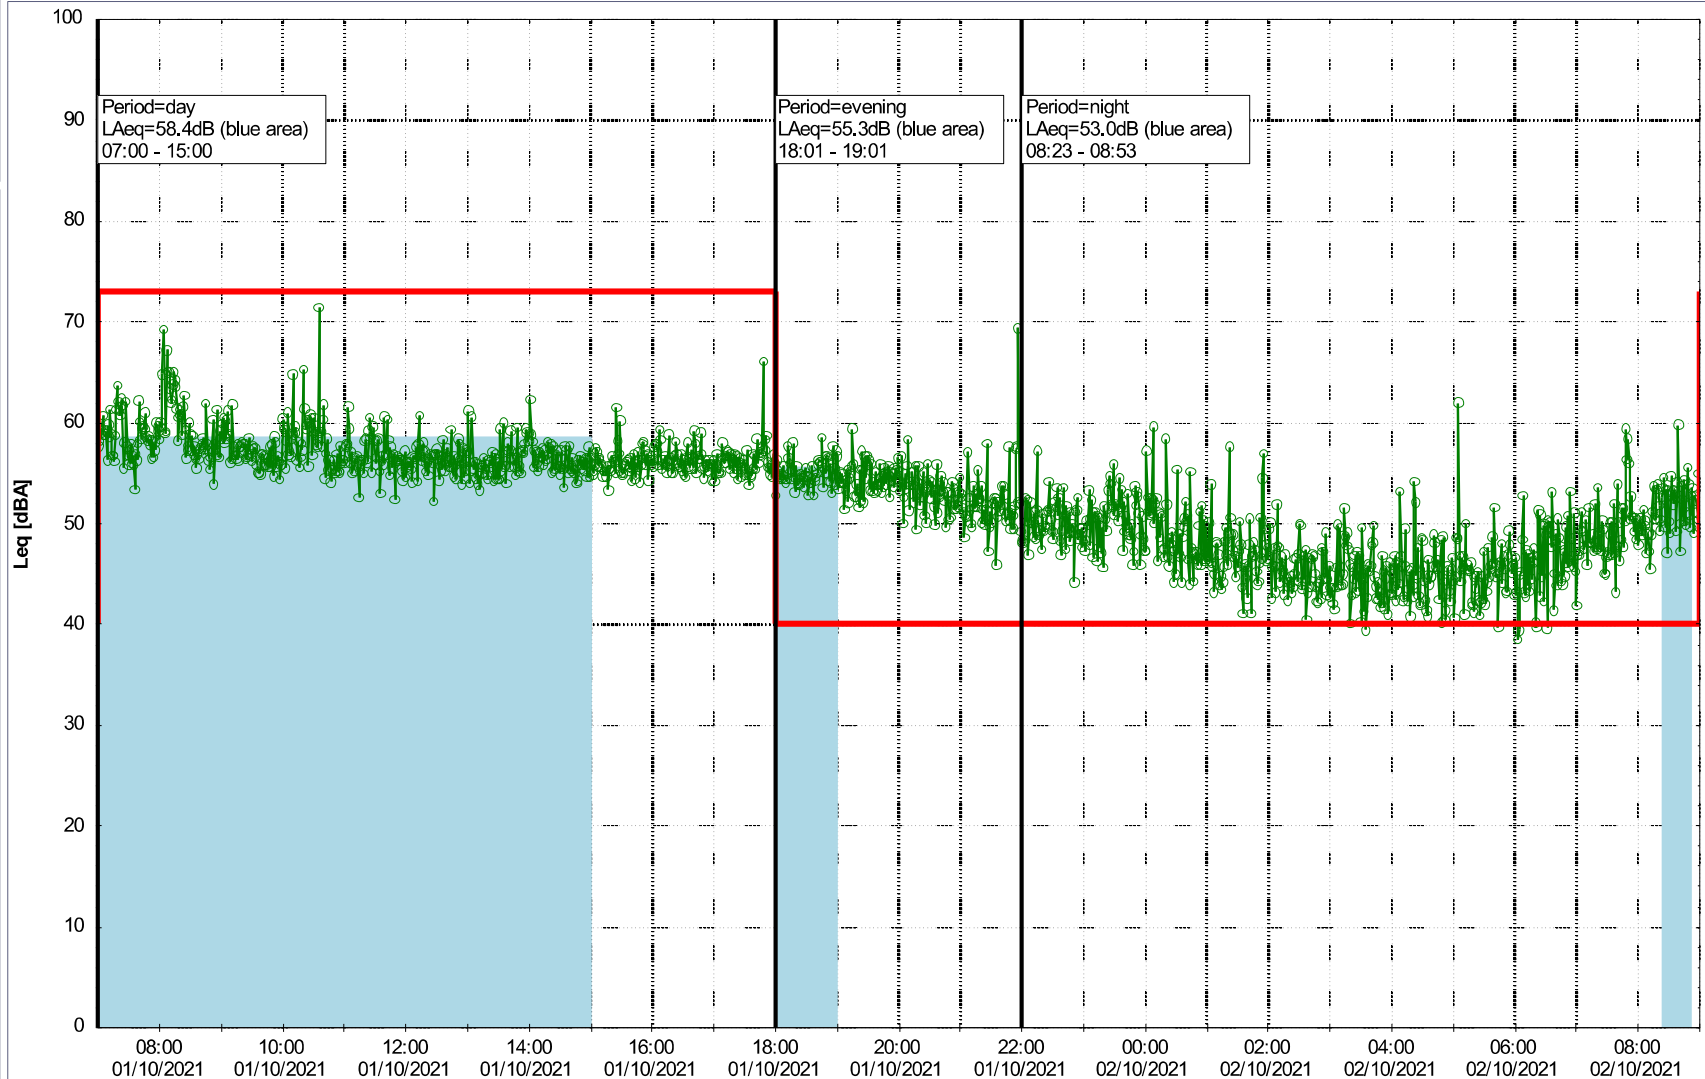

Noise Time Related Diagram

29/09/2021
30/09/2021

○○○○ HOL_NS01

Project: Kronos Sydhavnen
Construction: Havneholmen
Location: N-V

Plan View

Remarks

...

Noise Time Related Diagram

30/09/2021
01/10/2021

○○○ HOL_NS01

Project: Kronos Sydhavnen
Construction: Havneholmen
Location: N-V

Plan View

Remarks

...

Noise Time Related Diagram

01/10/2021
02/10/2021

o o o o HOL_NS01

Project: Kronos Sydhavnen
Construction: Havneholmen
Location: N-V

Plan View

Noise Time Related Diagram

02/10/2021
03/10/2021

○○○○ HOL_NS01

Remarks

...

Project: Kronos Sydhavnen
Construction: Havneholmen
Location: N-V

Plan View

Remarks

...

Noise Time Related Diagram

03/10/2021
04/10/2021

○○○○ HOL_NS01

Project: Kronos Sydhavnen
Construction: Havneholmen
Location: N-V