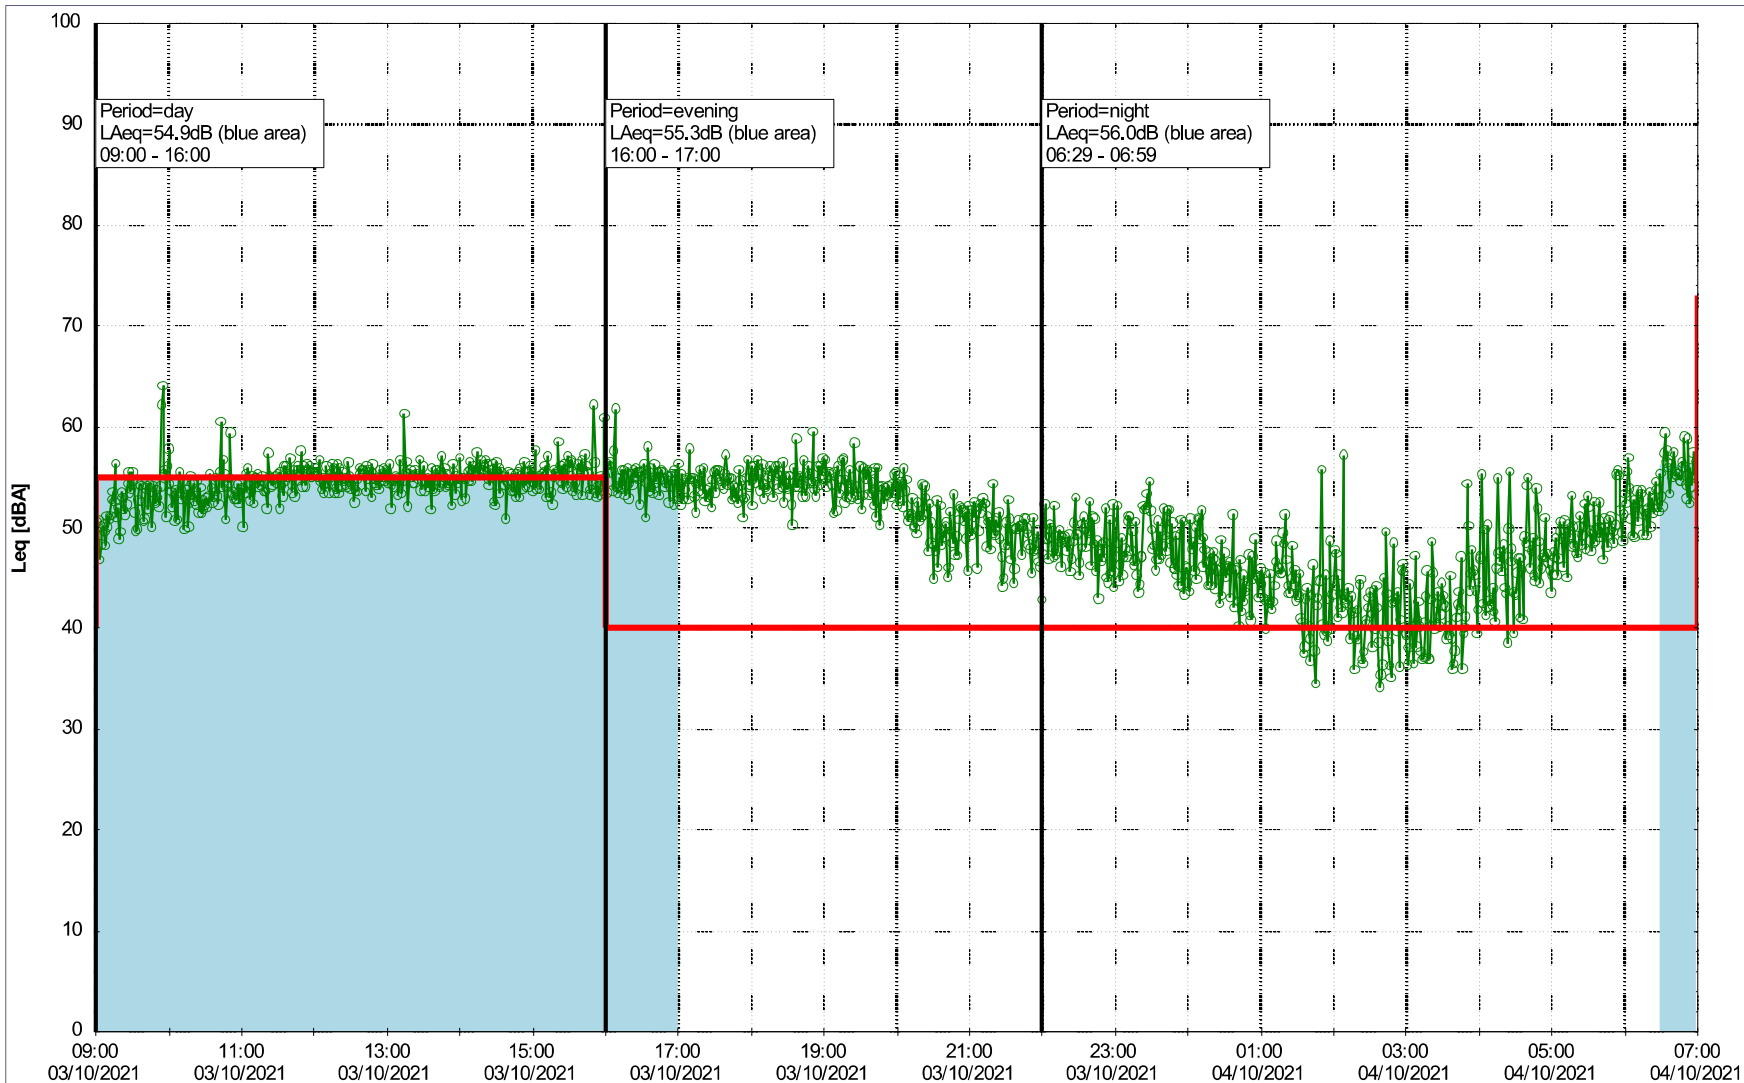

Project: Kronos Sydhavnen
Construction: Havneholmen
Location: N-V

Plan View

Remarks

...

Noise Time Related Diagram

03/10/2021
04/10/2021

○○○○ HOL_NS01

Project: Kronos Sydhavnen
Construction: Havneholmen
Location: N-V

Plan View

Remarks

...

Noise Time Related Diagram

04/10/2021
05/10/2021

o o o o HOL_NS01