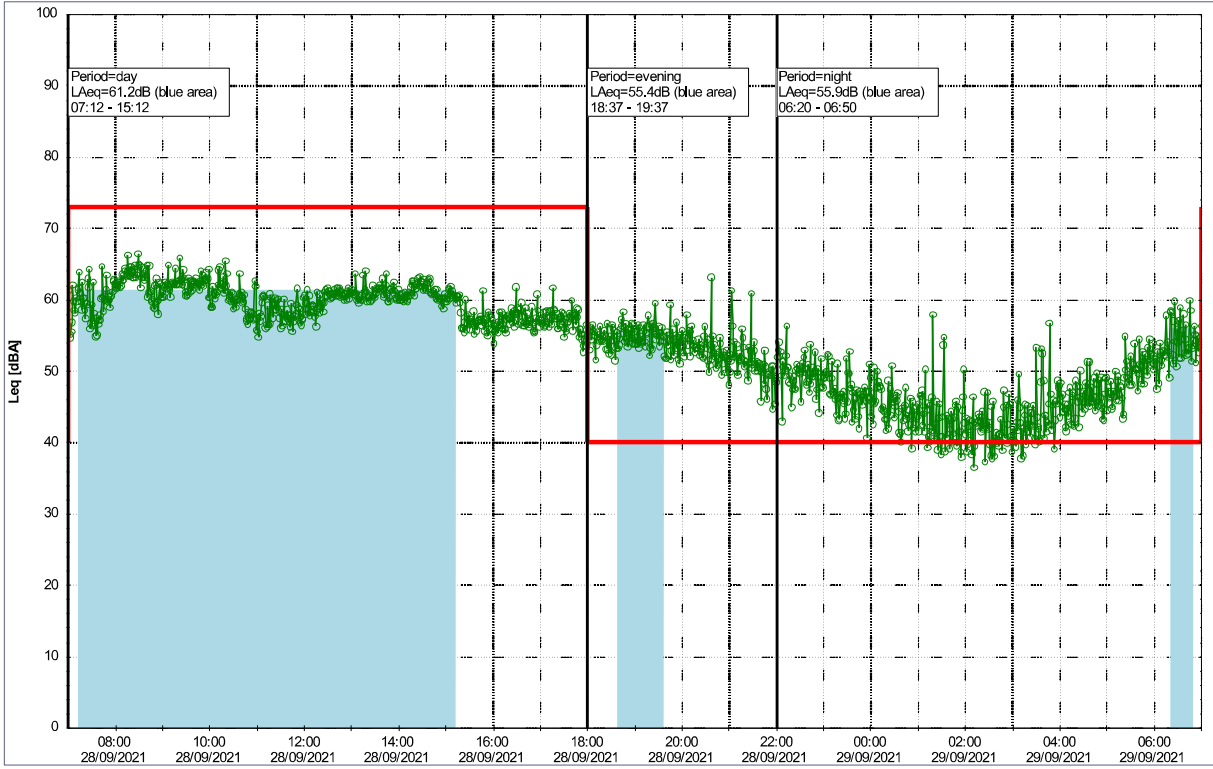

Project: Kronos Sydhavnen
Construction: Havneholmen
Location: N-V

Plan View

Remarks

...

Noise Time Related Diagram

27/09/2021
28/09/2021

○ ○ ○ ○ HOL_NS01

Project: Kronos Sydhavnen
Construction: Havneholmen
Location: N-V

Plan View

Noise Time Related Diagram

28/09/2021
29/09/2021

o o o o HOL_NS01

Project: Kronos Sydhavnen
Construction: Havneholmen
Location: N-V

Plan View

Remarks

...

Noise Time Related Diagram

29/09/2021
30/09/2021

○○○○ HOL_NS01

Project: Kronos Sydhavnen
Construction: Havneholmen
Location: N-V

Plan View

Remarks

...

Noise Time Related Diagram

Project: Kronos Sydhavnen
Construction: Havneholmen
Location: N-V

Plan View

Remarks

...

Noise Time Related Diagram

03/10/2021
04/10/2021

○○○○ HOL_NS01

Project: Kronos Sydhavnen
Construction: Havneholmen
Location: N-V