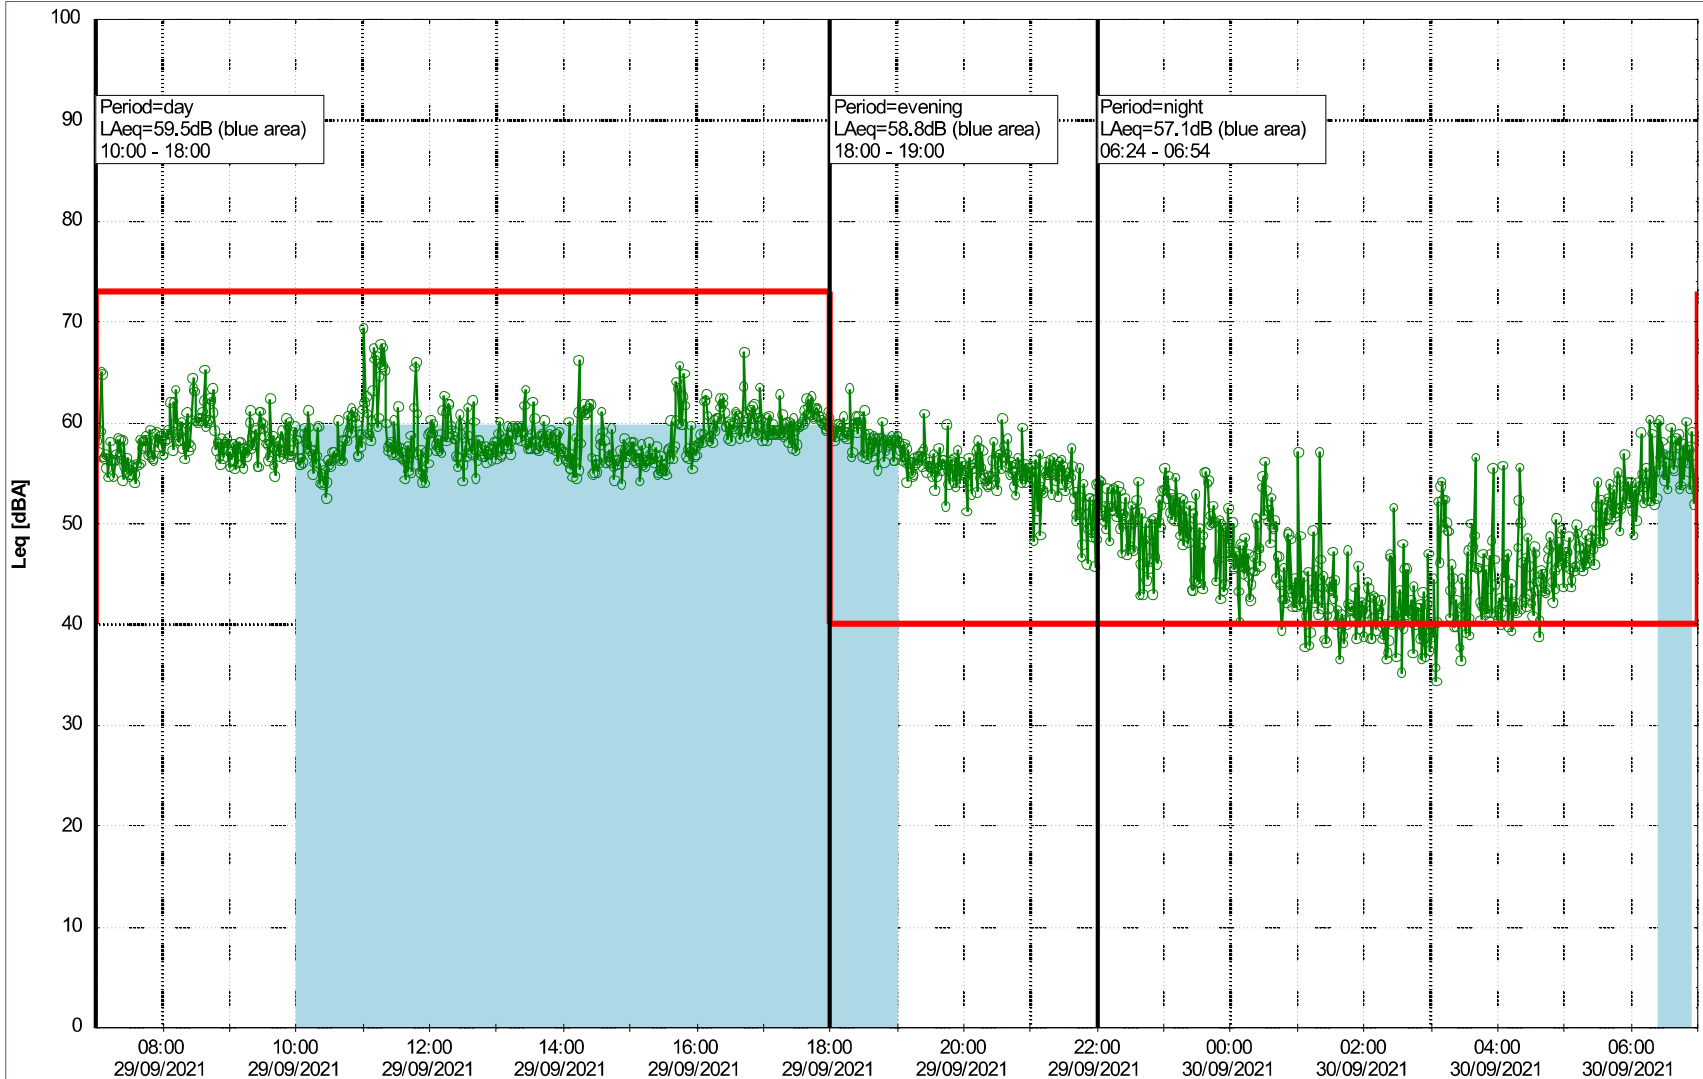

Plan View

Noise Time Related Diagram

28/09/2021
29/09/2021

o o o o HOL_NS01

Project: Kronos Sydhavnen
Construction: Havneholmen
Location: N-V

Plan View

Remarks

...

Noise Time Related Diagram

29/09/2021
30/09/2021

○○○○ HOL_NS01

Project: Kronos Sydhavnen
Construction: Havneholmen
Location: N-V

Plan View

Remarks

...

Noise Time Related Diagram

30/09/2021
01/10/2021

○○○ HOL_NS01

Project: Kronos Sydhavnen
Construction: Havneholmen
Location: N-V

Plan View

Remarks

...

Noise Time Related Diagram

01/10/2021
02/10/2021

Project: Kronos Sydhavnen
Construction: Havneholmen
Location: N-V

Plan View

Remarks

...

Noise Time Related Diagram

03/10/2021
04/10/2021

○○○○ HOL_NS01

Project: Kronos Sydhavnen
Construction: Havneholmen
Location: N-V