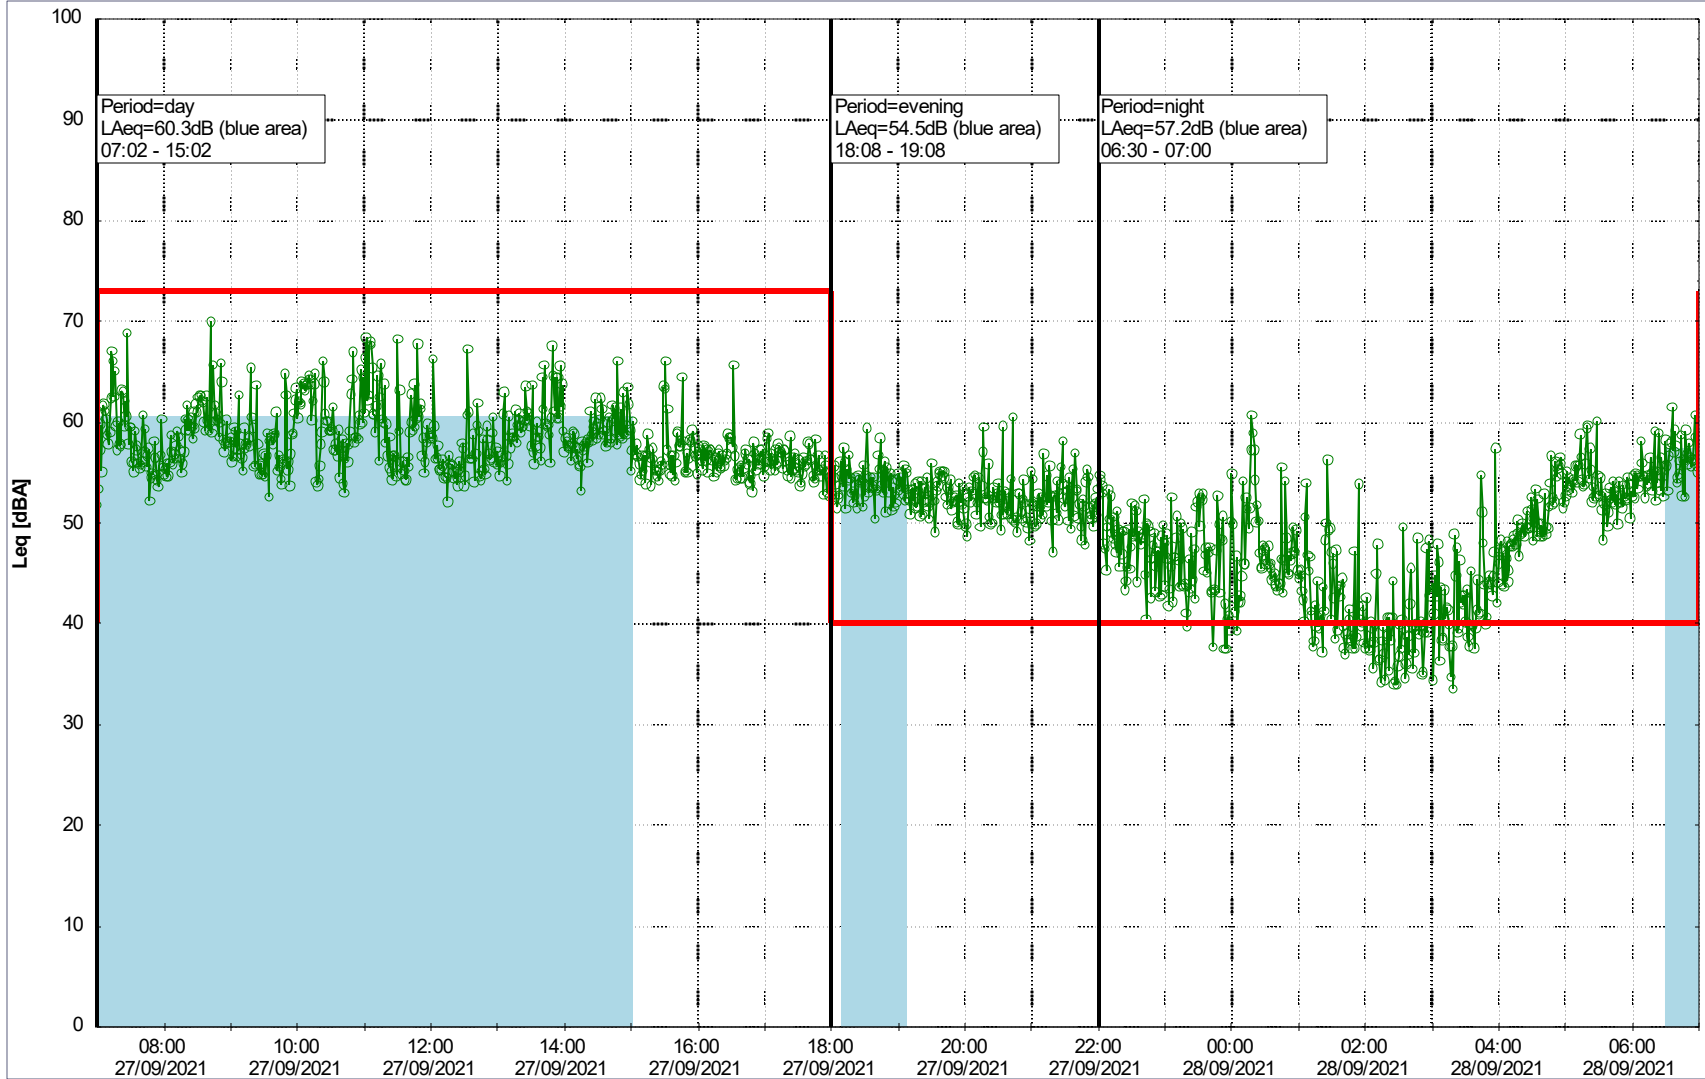

Project: Kronos Sydhavnen
Construction: Havneholmen
Location: N-V

Plan View

Remarks

...

Noise Time Related Diagram

27/09/2021
28/09/2021

○ ○ ○ ○ HOL_NS01

Project: Kronos Sydhavnen
Construction: Havneholmen
Location: N-V

Plan View

Noise Time Related Diagram

28/09/2021
29/09/2021

o o o o HOL_NS01

Project: Kronos Sydhavnen
Construction: Havneholmen
Location: N-V

Plan View

Remarks

...

Noise Time Related Diagram

29/09/2021
30/09/2021

○○○○ HOL_NS01

Project: Kronos Sydhavnen
Construction: Havneholmen
Location: N-V

Plan View

Remarks

...

Noise Time Related Diagram

Project: Kronos Sydhavnen
Construction: Havneholmen
Location: N-V

Plan View

Remarks

...

Noise Time Related Diagram

03/10/2021
04/10/2021

○○○○ HOL_NS01

Project: Kronos Sydhavnen
Construction: Havneholmen
Location: N-V