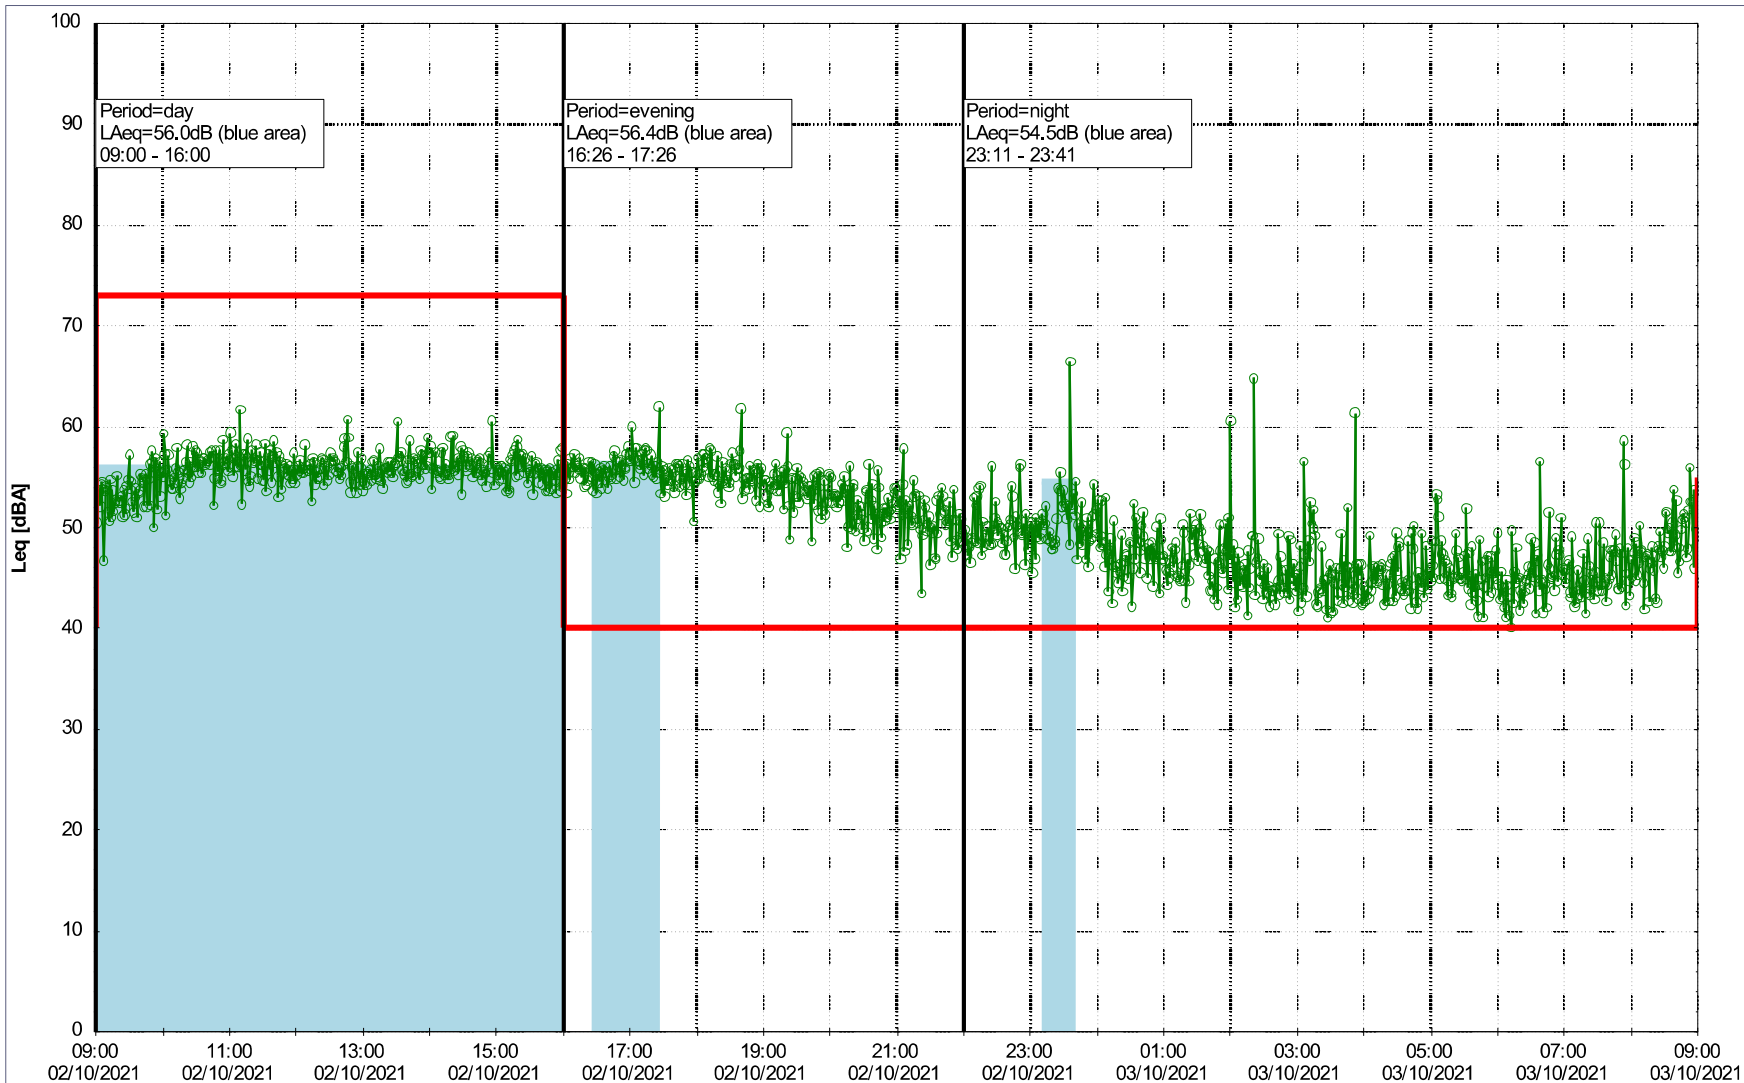

o o o o HOL_NS01

Project: Kronos Sydhavnen
Construction: Havneholmen
Location: N-V

Plan View

Noise Time Related Diagram

02/10/2021
03/10/2021

○○○○ HOL_NS01

Remarks

...

Project: Kronos Sydhavnen
Construction: Havneholmen
Location: N-V

Plan View

Remarks

...

Noise Time Related Diagram

03/10/2021
04/10/2021

○○○○ HOL_NS01

Project: Kronos Sydhavnen
Construction: Havneholmen
Location: N-V