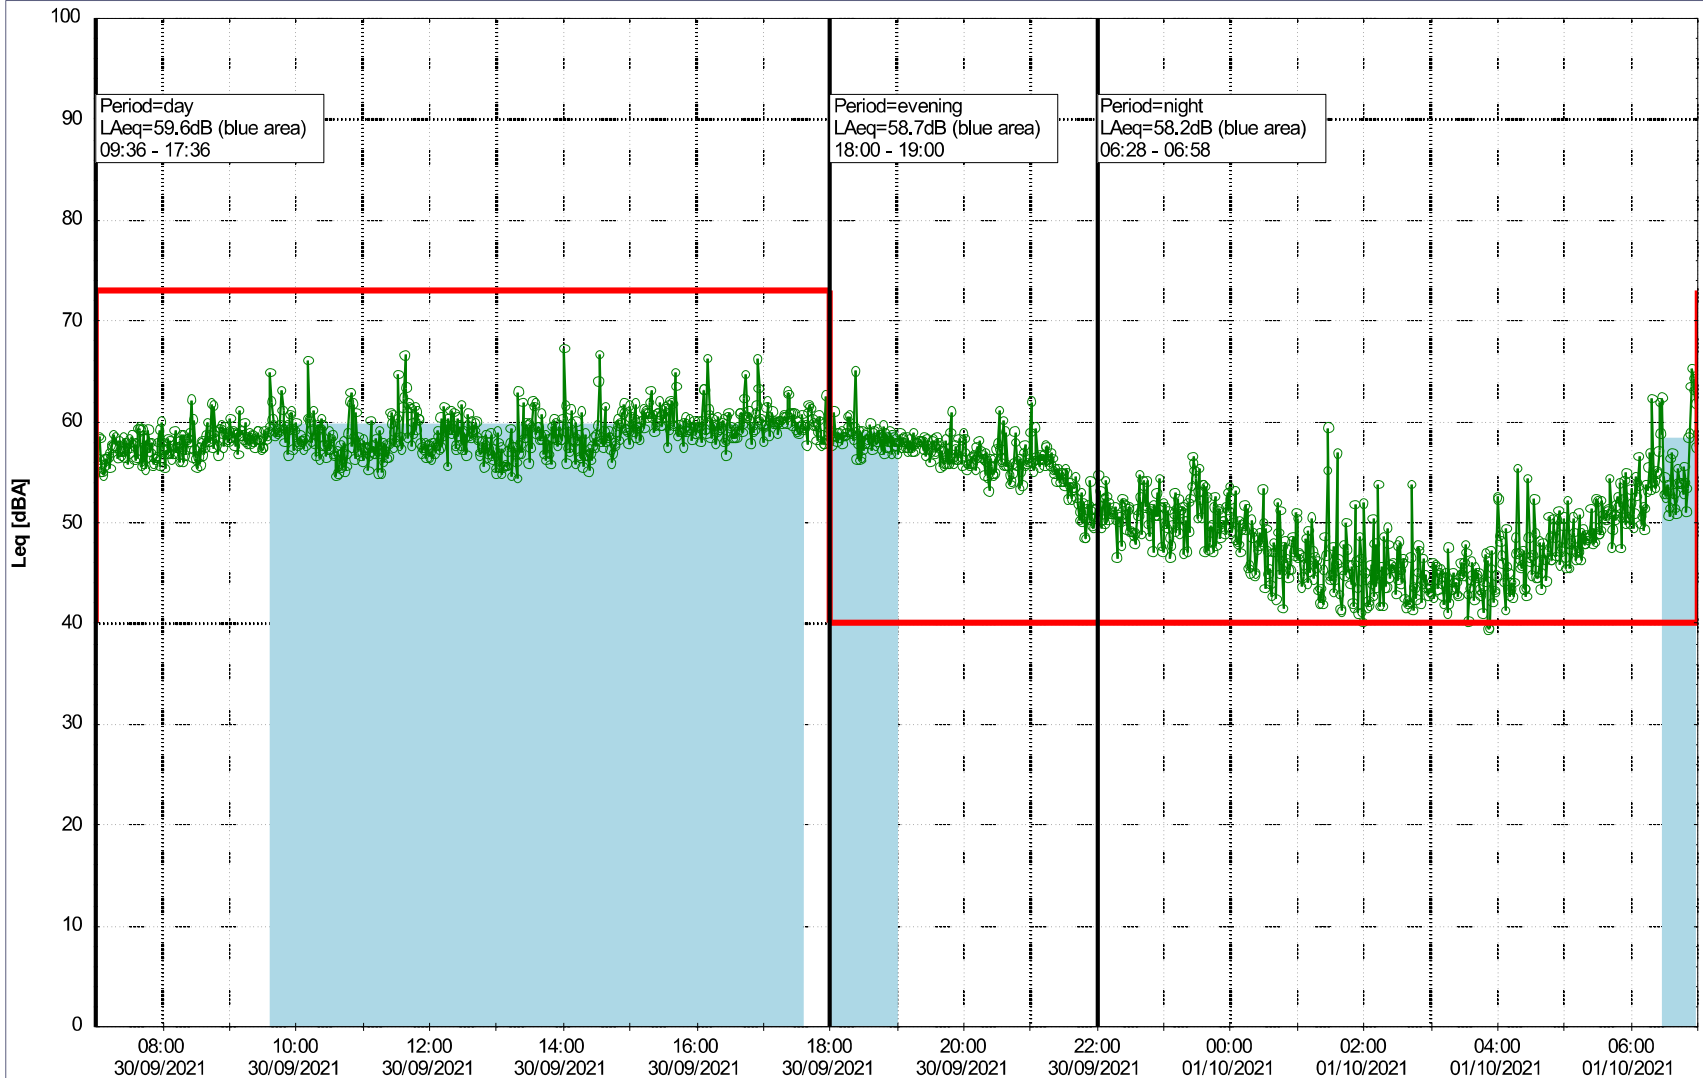

Noise Time Related Diagram

29/09/2021
30/09/2021

○○○○ HOL_NS01

Project: Kronos Sydhavnen
Construction: Havneholmen
Location: N-V

Plan View

Remarks

...

Noise Time Related Diagram

30/09/2021
01/10/2021

○○○ HOL_NS01

Project: Kronos Sydhavnen
Construction: Havneholmen
Location: N-V

Plan View

Remarks

...

Noise Time Related Diagram

01/10/2021
02/10/2021

Project: Kronos Sydhavnen
Construction: Havneholmen
Location: N-V

Plan View

Remarks

...

Noise Time Related Diagram

03/10/2021
04/10/2021

○○○○ HOL_NS01

Project: Kronos Sydhavnen
Construction: Havneholmen
Location: N-V