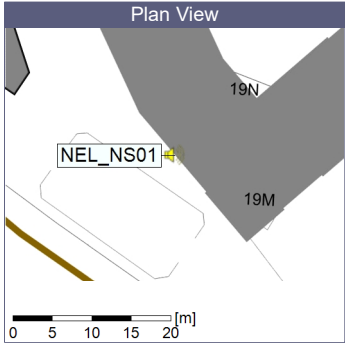

○○○ NEL_NS01

Project: Kronos Sydhavnen
Construction: Ny Ellebjerg
Location: N-V

14/08/2022
15/08/2022

Noise Time Related Diagram

○○○ NEL_NS01

Remarks

...