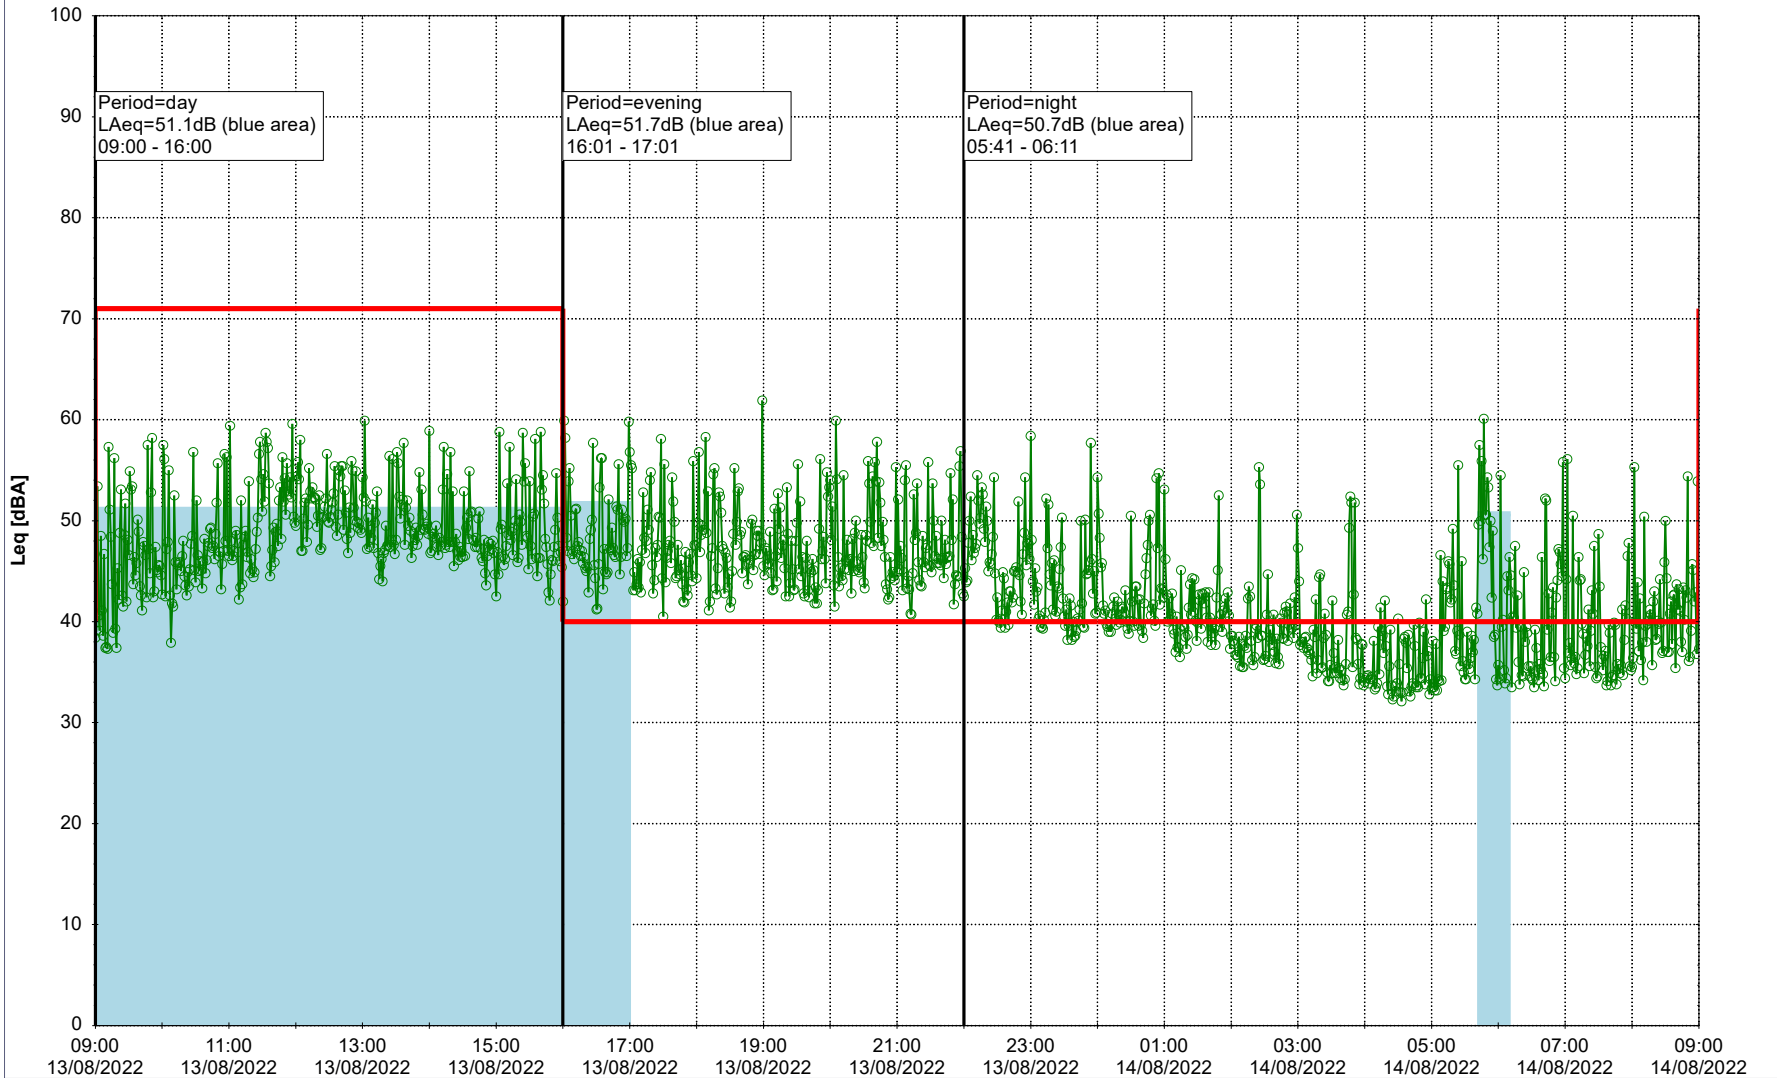

Noise Time Related Diagram

11/08/2022
12/08/2022

○○○ NEL_NS01

Project: Kronos Sydhavnen
Construction: Ny Ellebjerg
Location: N-V

Plan View

Remarks

...

Noise Time Related Diagram

12/08/2022
13/08/2022

○○○ NEL_NS01

Project: Kronos Sydhavnen
Construction: Ny Ellebjerg
Location: N-V

13/08/2022
14/08/2022

Plan View

Remarks

...

Noise Time Related Diagram

○○○ NEL_NS01

Project: Kronos Sydhavnen
Construction: Ny Ellebjerg
Location: N-V

14/08/2022
15/08/2022

Noise Time Related Diagram

○○○ NEL_NS01

Remarks

...