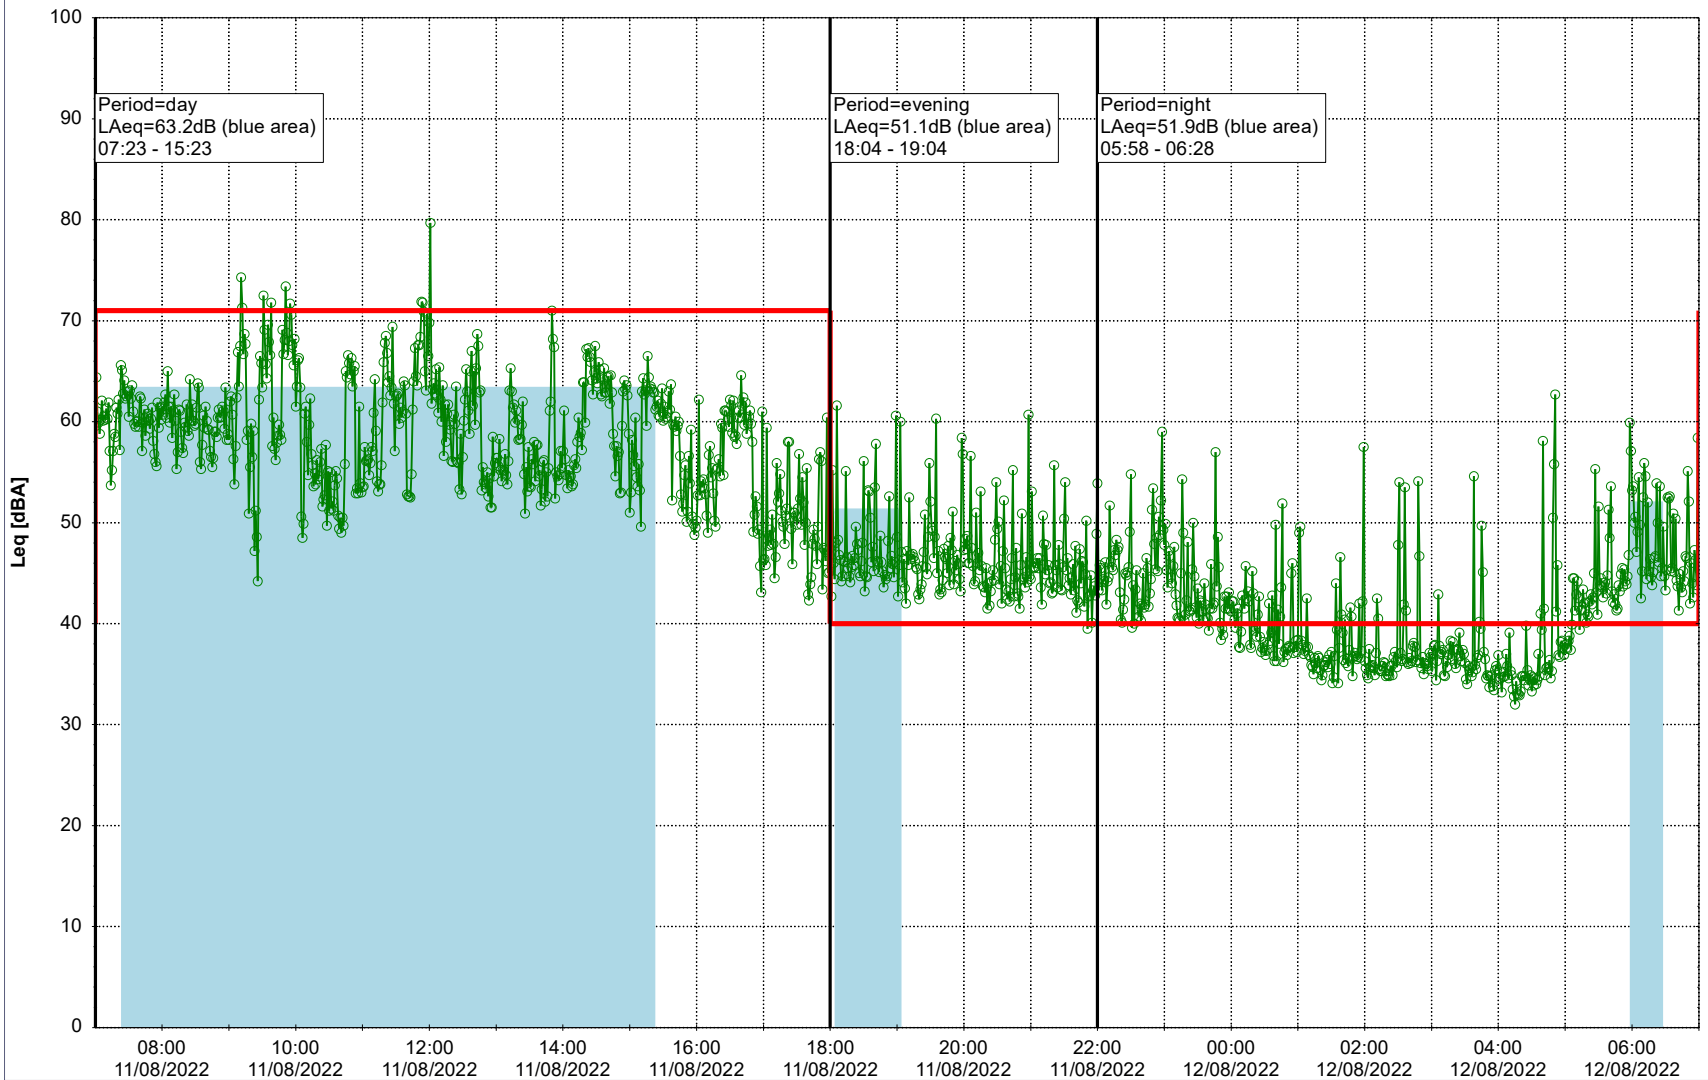

Noise Time Related Diagram

○○○ NEL_NS01

Remarks

...

Project: Kronos Sydhavnen
Construction: Ny Ellebjerg
Location: N-V

Plan View

Remarks

...

Noise Time Related Diagram

11/08/2022
12/08/2022

○○○ NEL_NS01

Project: Kronos Sydhavnen
Construction: Ny Ellebjerg
Location: N-V

Plan View

Remarks

...

Noise Time Related Diagram

12/08/2022
13/08/2022

○○○ NEL_NS01

Project: Kronos Sydhavnen
Construction: Ny Ellebjerg
Location: N-V

13/08/2022
14/08/2022

Plan View

Remarks

...

Noise Time Related Diagram

○○○ NEL_NS01

Project: Kronos Sydhavnen
Construction: Ny Ellebjerg
Location: N-V

14/08/2022
15/08/2022

Noise Time Related Diagram

○○○ NEL_NS01

Remarks

...