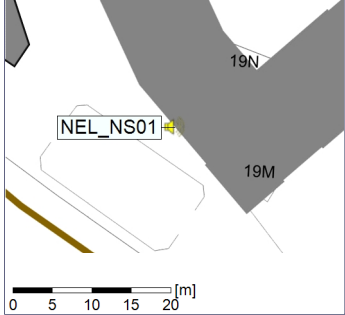

12/08/2022
13/08/2022

○○○ NEL_NS01

Project: Kronos Sydhavnen
Construction: Ny Ellebjerg
Location: N-V

13/08/2022
14/08/2022

Plan View

Remarks

...

Noise Time Related Diagram