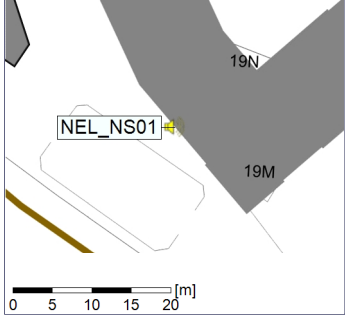

Noise Time Related Diagram

11/08/2022
12/08/2022

○○○ NEL_NS01

Project: Kronos Sydhavnen
Construction: Ny Ellebjerg
Location: N-V

Plan View

Remarks

...

Noise Time Related Diagram