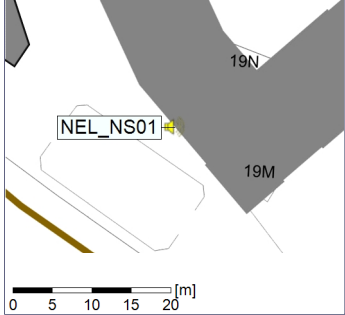

Noise Time Related Diagram

○○○ NEL_NS01

Remarks

...

Project: Kronos Sydhavnen
Construction: Ny Ellebjerg
Location: N-V

Plan View

Remarks

...

Noise Time Related Diagram

11/08/2022
12/08/2022

○○○ NEL_NS01

Project: Kronos Sydhavnen
Construction: Ny Ellebjerg
Location: N-V

Plan View

Remarks

...

Noise Time Related Diagram