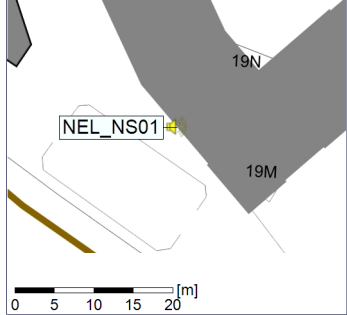

Project: Kronos Sydhavnen
Construction: Ny Ellebjerg
Location: N-V

08/08/2022
09/08/2022

Plan View

Remarks

...

Noise Time Related Diagram

○○○ NEL_NS01

Project: Kronos Sydhavnen
Construction: Ny Ellebjerg
Location: N-V

Plan View

Remarks

...

Noise Time Related Diagram

09/08/2022
10/08/2022

○○○ NEL_NS01

Project: Kronos Sydhavnen
Construction: Ny Ellebjerg
Location: N-V

10/08/2022
11/08/2022