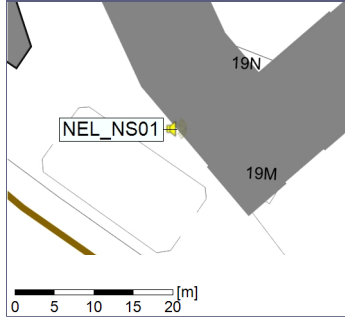

Project: Kronos Sydhavnen
Construction: Ny Ellebjerg
Location: N-V

08/08/2022
09/08/2022

Plan View

Remarks

...

Noise Time Related Diagram

○○○ NEL_NS01

Project: Kronos Sydhavnen
Construction: Ny Ellebjerg
Location: N-V

Plan View

Remarks

...

Noise Time Related Diagram

09/08/2022
10/08/2022

○○○ NEL_NS01

Project: Kronos Sydhavnen
Construction: Ny Ellebjerg
Location: N-V

10/08/2022
11/08/2022

Noise Time Related Diagram

○○○ NEL_NS01

Remarks

...

Project: Kronos Sydhavnen
Construction: Ny Ellebjerg
Location: N-V

Plan View

Remarks

...

○○○ NEL_NS01

Project: Kronos Sydhavnen
Construction: Ny Ellebjerg
Location: N-V

14/08/2022
15/08/2022

Noise Time Related Diagram

○○○ NEL_NS01

Remarks

...