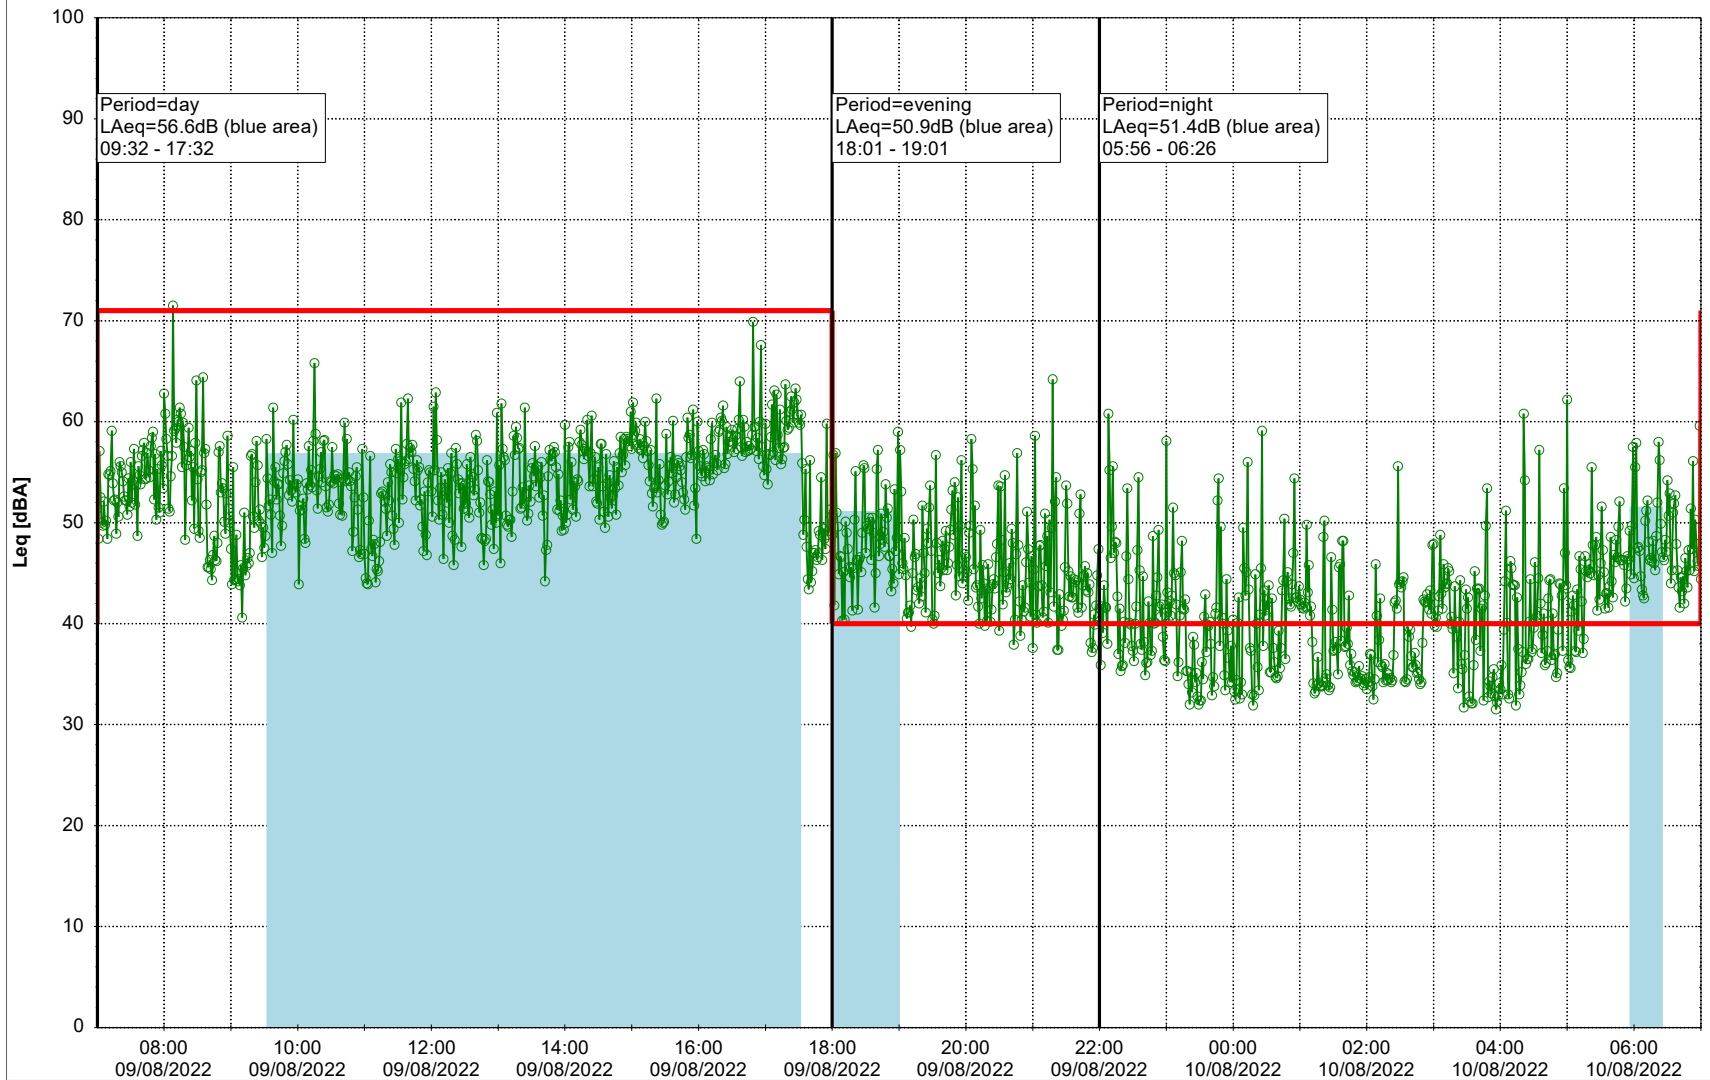

Plan View

Remarks

...

Noise Time Related Diagram

09/08/2022
10/08/2022

○○○ NEL_NS01

Project: Kronos Sydhavnen
Construction: Ny Ellebjerg
Location: N-V

10/08/2022
11/08/2022

Noise Time Related Diagram

○○○ NEL_NS01

Remarks

...

Project: Kronos Sydhavnen
Construction: Ny Ellebjerg
Location: N-V

Plan View

Remarks

...

12/08/2022
13/08/2022

○○○ NEL_NS01

Project: Kronos Sydhavnen
Construction: Ny Ellebjerg
Location: N-V

13/08/2022
14/08/2022

Plan View

Remarks

...

Noise Time Related Diagram

○○○ NEL_NS01

Project: Kronos Sydhavnen
Construction: Ny Ellebjerg
Location: N-V

14/08/2022
15/08/2022

Noise Time Related Diagram

○○○ NEL_NS01

Remarks

...