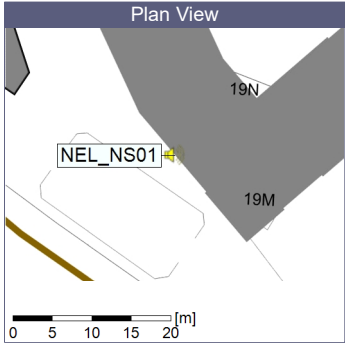

Project: Kronos Sydhavnen
Construction: Ny Ellebjerg
Location: N-V

10/08/2022
11/08/2022

Noise Time Related Diagram

○○○ NEL_NS01