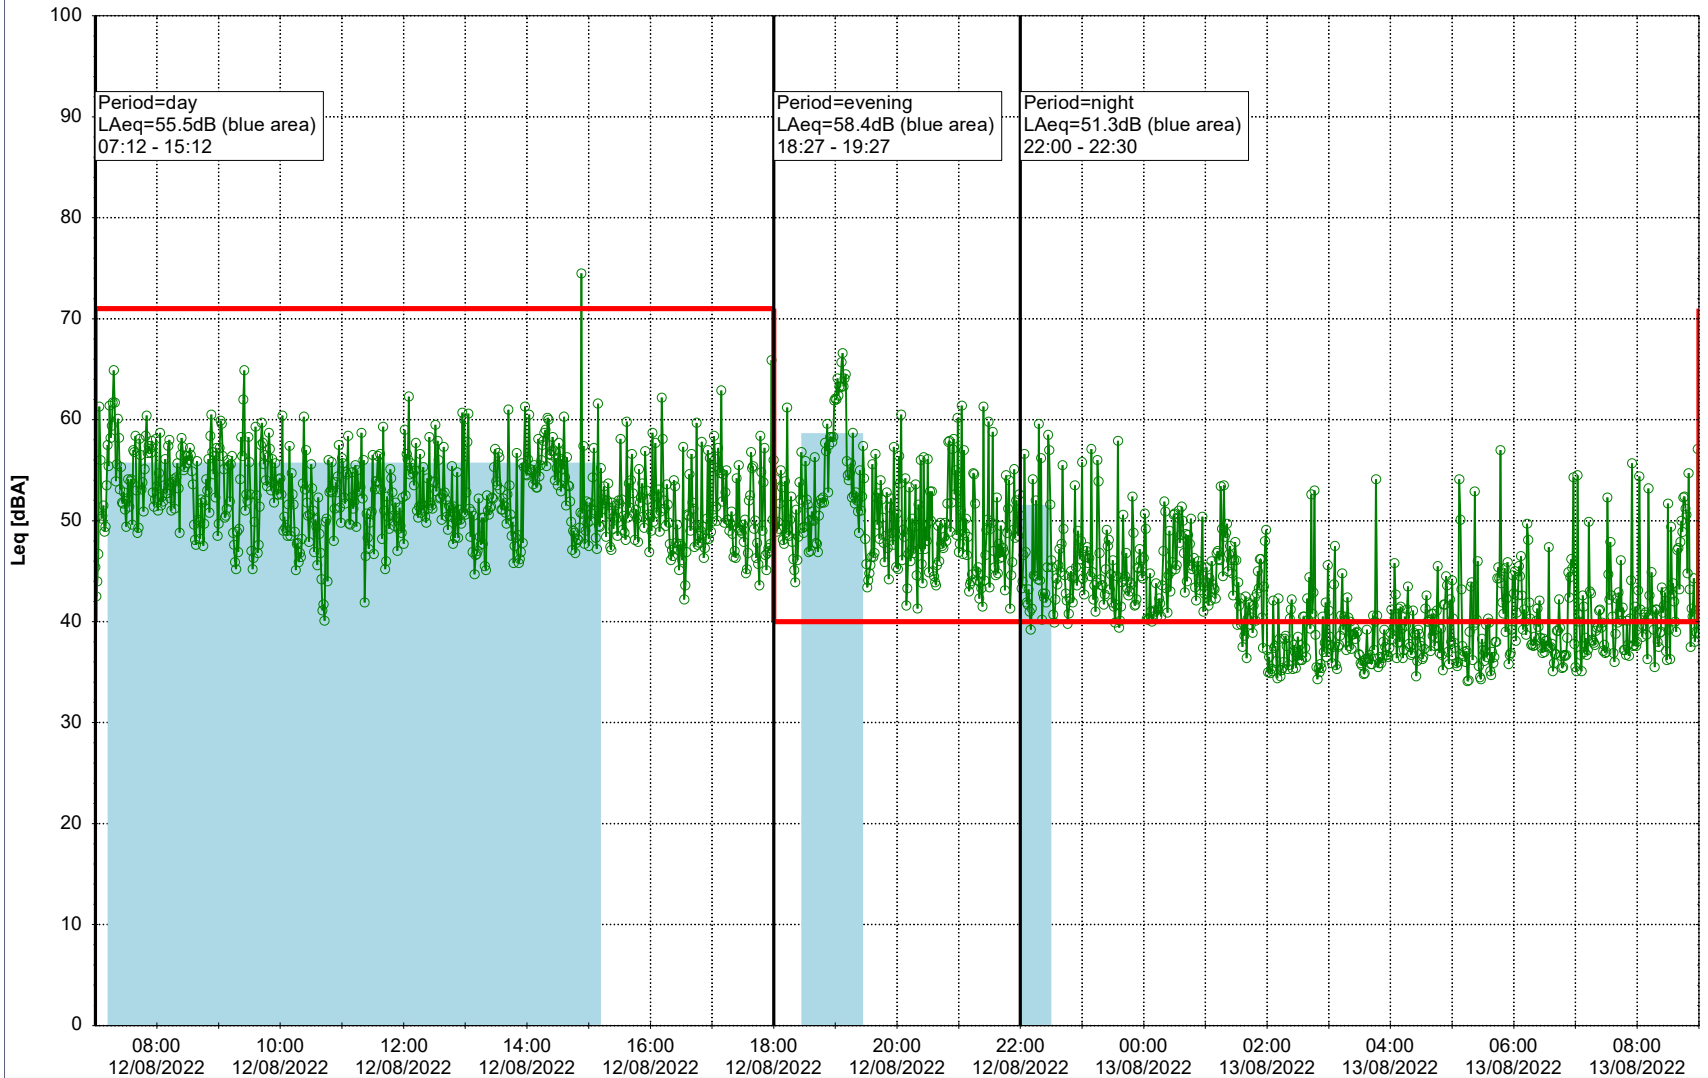

Noise Time Related Diagram

○○○ NEL_NS01

Remarks

...

Project: Kronos Sydhavnen
Construction: Ny Ellebjerg
Location: N-V

Plan View

Remarks

...

Noise Time Related Diagram

11/08/2022
12/08/2022

○○○ NEL_NS01

Project: Kronos Sydhavnen
Construction: Ny Ellebjerg
Location: N-V

Plan View

Remarks

...

Noise Time Related Diagram

12/08/2022
13/08/2022

○○○ NEL_NS01

Project: Kronos Sydhavnen
Construction: Ny Ellebjerg
Location: N-V

13/08/2022
14/08/2022

Plan View

Remarks

...

Noise Time Related Diagram

○○○ NEL_NS01

Project: Kronos Sydhavnen
Construction: Ny Ellebjerg
Location: N-V

14/08/2022
15/08/2022

Noise Time Related Diagram

○○○ NEL_NS01

Remarks

...