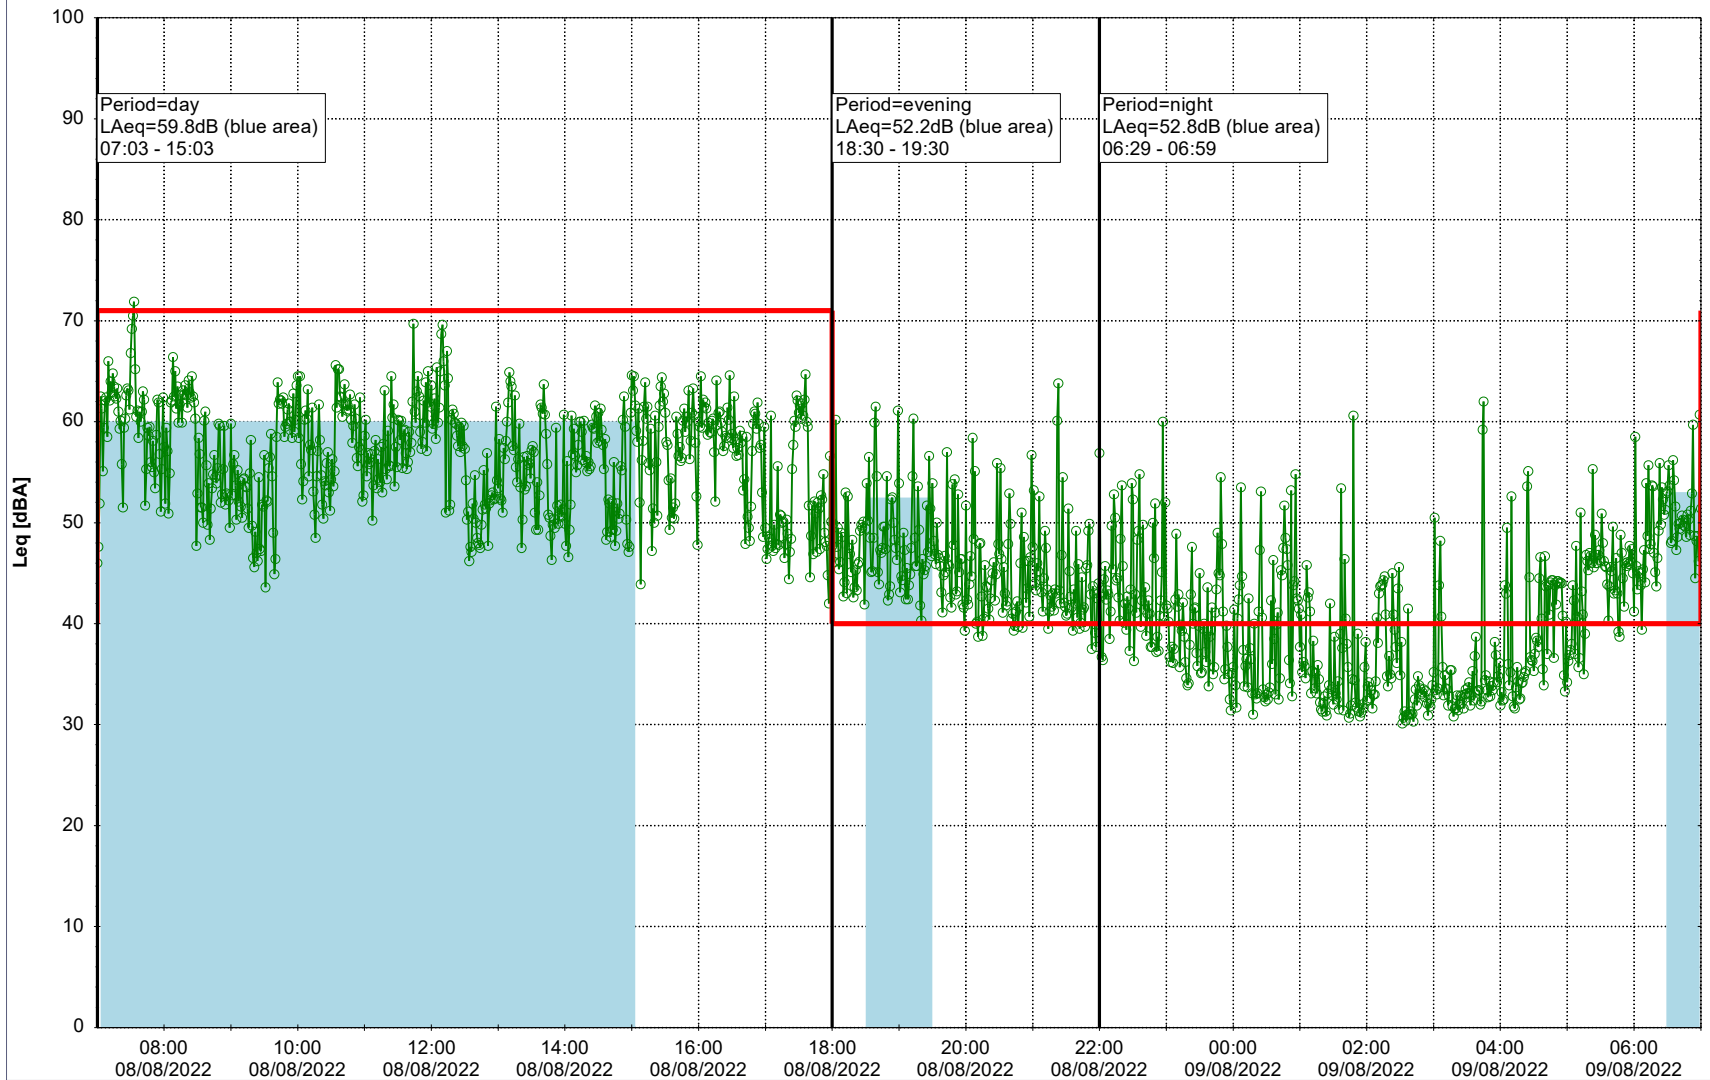

Project: Kronos Sydhavnen
Construction: Ny Ellebjerg
Location: N-V

08/08/2022
09/08/2022

Plan View

Remarks

...

Noise Time Related Diagram

○○○ NEL_NS01

Project: Kronos Sydhavnen
Construction: Ny Ellebjerg
Location: N-V

Plan View

Remarks

...

Noise Time Related Diagram

09/08/2022
10/08/2022

○○○ NEL_NS01

Project: Kronos Sydhavnen
Construction: Ny Ellebjerg
Location: N-V

10/08/2022
11/08/2022

12/08/2022
13/08/2022

○○○ NEL_NS01

Project: Kronos Sydhavnen
Construction: Ny Ellebjerg
Location: N-V

13/08/2022
14/08/2022

Plan View

Remarks

...

Noise Time Related Diagram

○○○ NEL_NS01

Project: Kronos Sydhavnen
Construction: Ny Ellebjerg
Location: N-V

14/08/2022
15/08/2022

Noise Time Related Diagram

○○○ NEL_NS01

Remarks

...