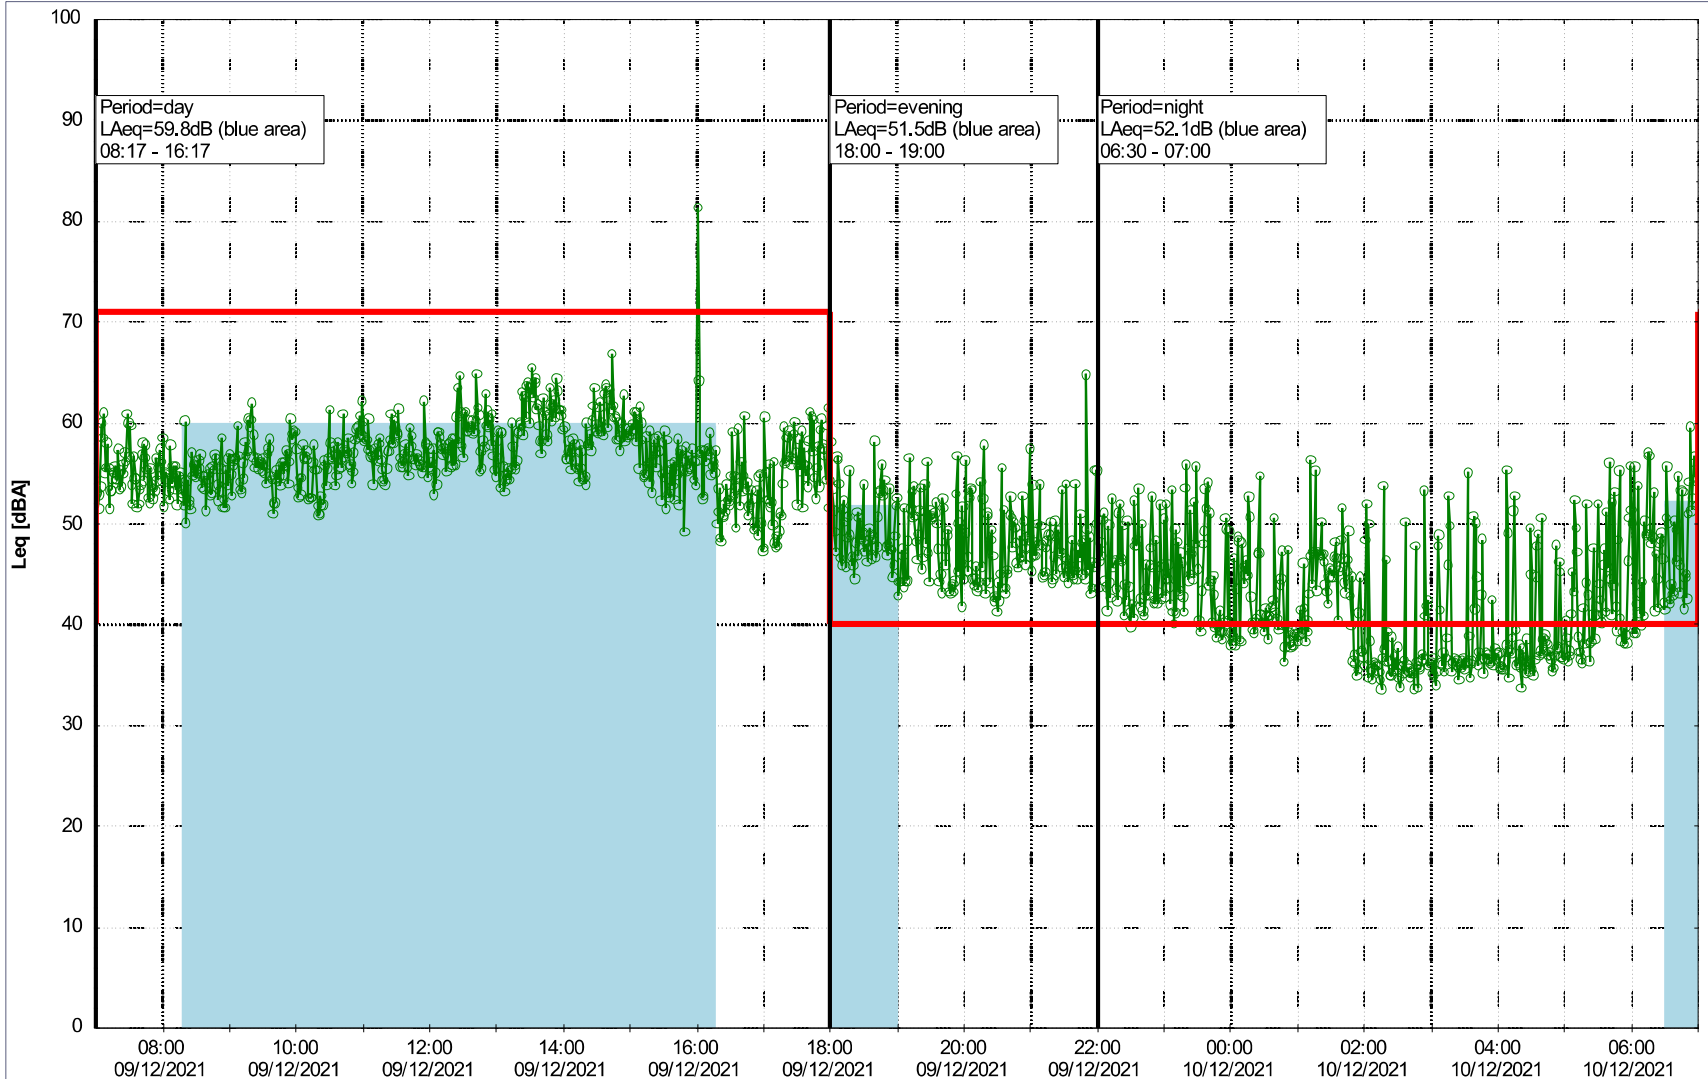

### Noise Time Related Diagram

08/12/2021  
09/12/2021

NEL\_NS01

Project: Kronos Sydhavnen  
Construction: Ny Ellebjerg  
Location: N-V

Plan View

Remarks

...

### Noise Time Related Diagram

09/12/2021  
10/12/2021

○○○ NEL\_NS01

Project: Kronos Sydhavnen  
Construction: Ny Ellebjerg  
Location: N-V

Plan View

Remarks

...

### Noise Time Related Diagram

10/12/2021  
11/12/2021

○○○○ NEL\_NS01

Project: Kronos Sydhavnen  
Construction: Ny Ellebjerg  
Location: N-V

Plan View

Remarks

...

### Noise Time Related Diagram

11/12/2021  
12/12/2021

○○○ NEL\_NS01

Project: Kronos Sydhavnen  
Construction: Ny Ellebjerg  
Location: N-V

Plan View

Remarks

...