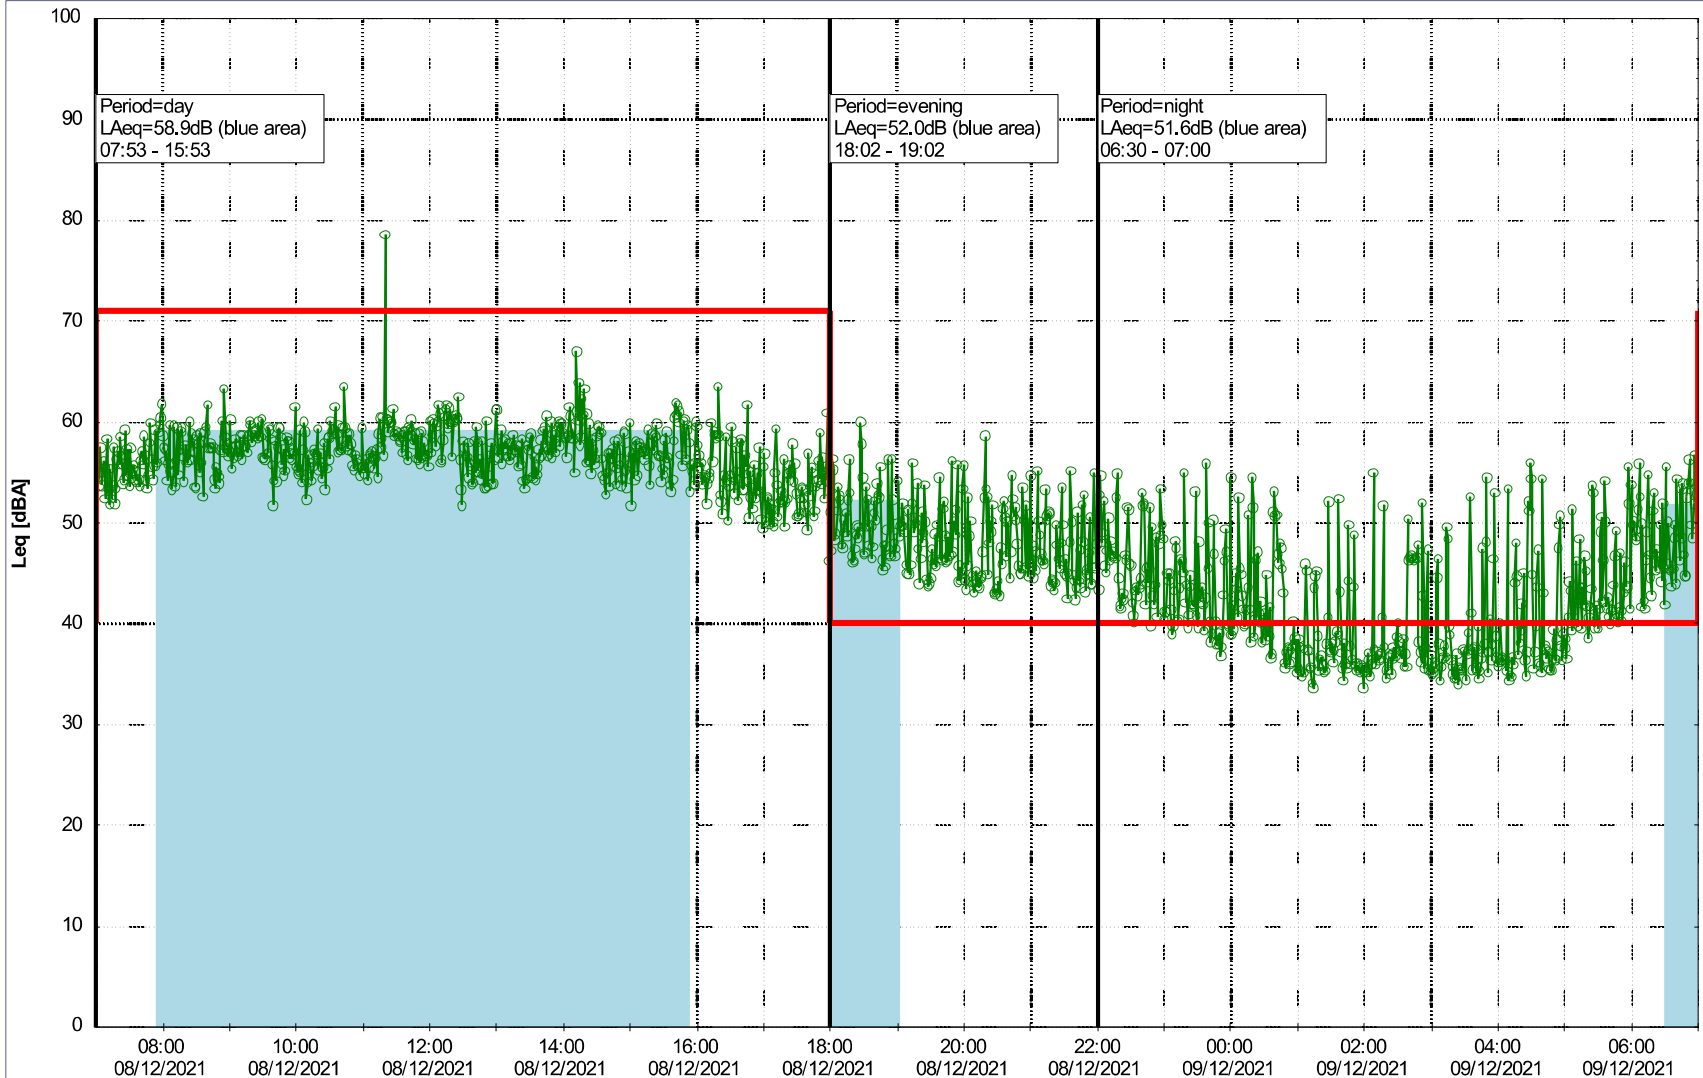

### Noise Time Related Diagram

07/12/2021  
08/12/2021

○○○ NEL\_NS01

Project: Kronos Sydhavnen  
Construction: Ny Ellebjerg  
Location: N-V

Plan View

Remarks

...

### Noise Time Related Diagram

08/12/2021  
09/12/2021

NEL\_NS01

Project: Kronos Sydhavnen  
Construction: Ny Ellebjerg  
Location: N-V

Plan View

Remarks

...