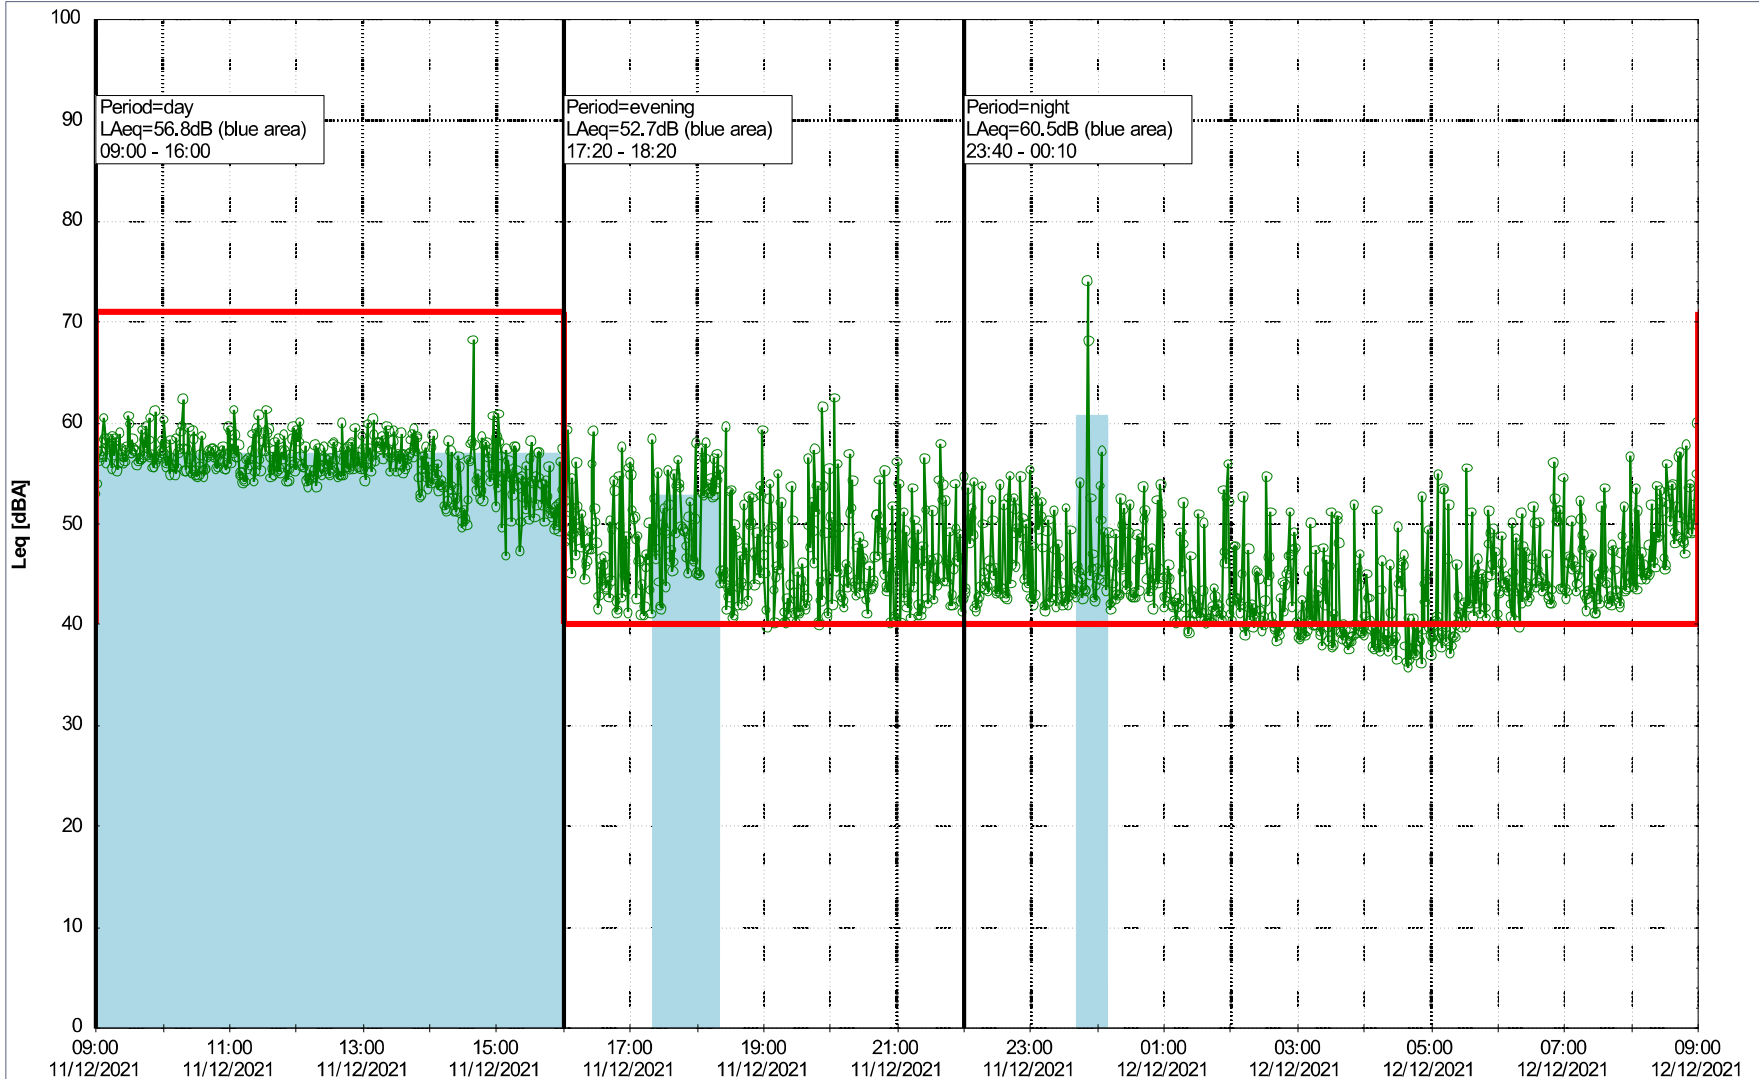

### Noise Time Related Diagram

10/12/2021  
11/12/2021

○○○○ NEL\_NS01

Project: Kronos Sydhavnen  
Construction: Ny Ellebjerg  
Location: N-V

Plan View

Remarks

...

### Noise Time Related Diagram

11/12/2021  
12/12/2021

○○○ NEL\_NS01

Project: Kronos Sydhavnen  
Construction: Ny Ellebjerg  
Location: N-V

Plan View

Remarks

...