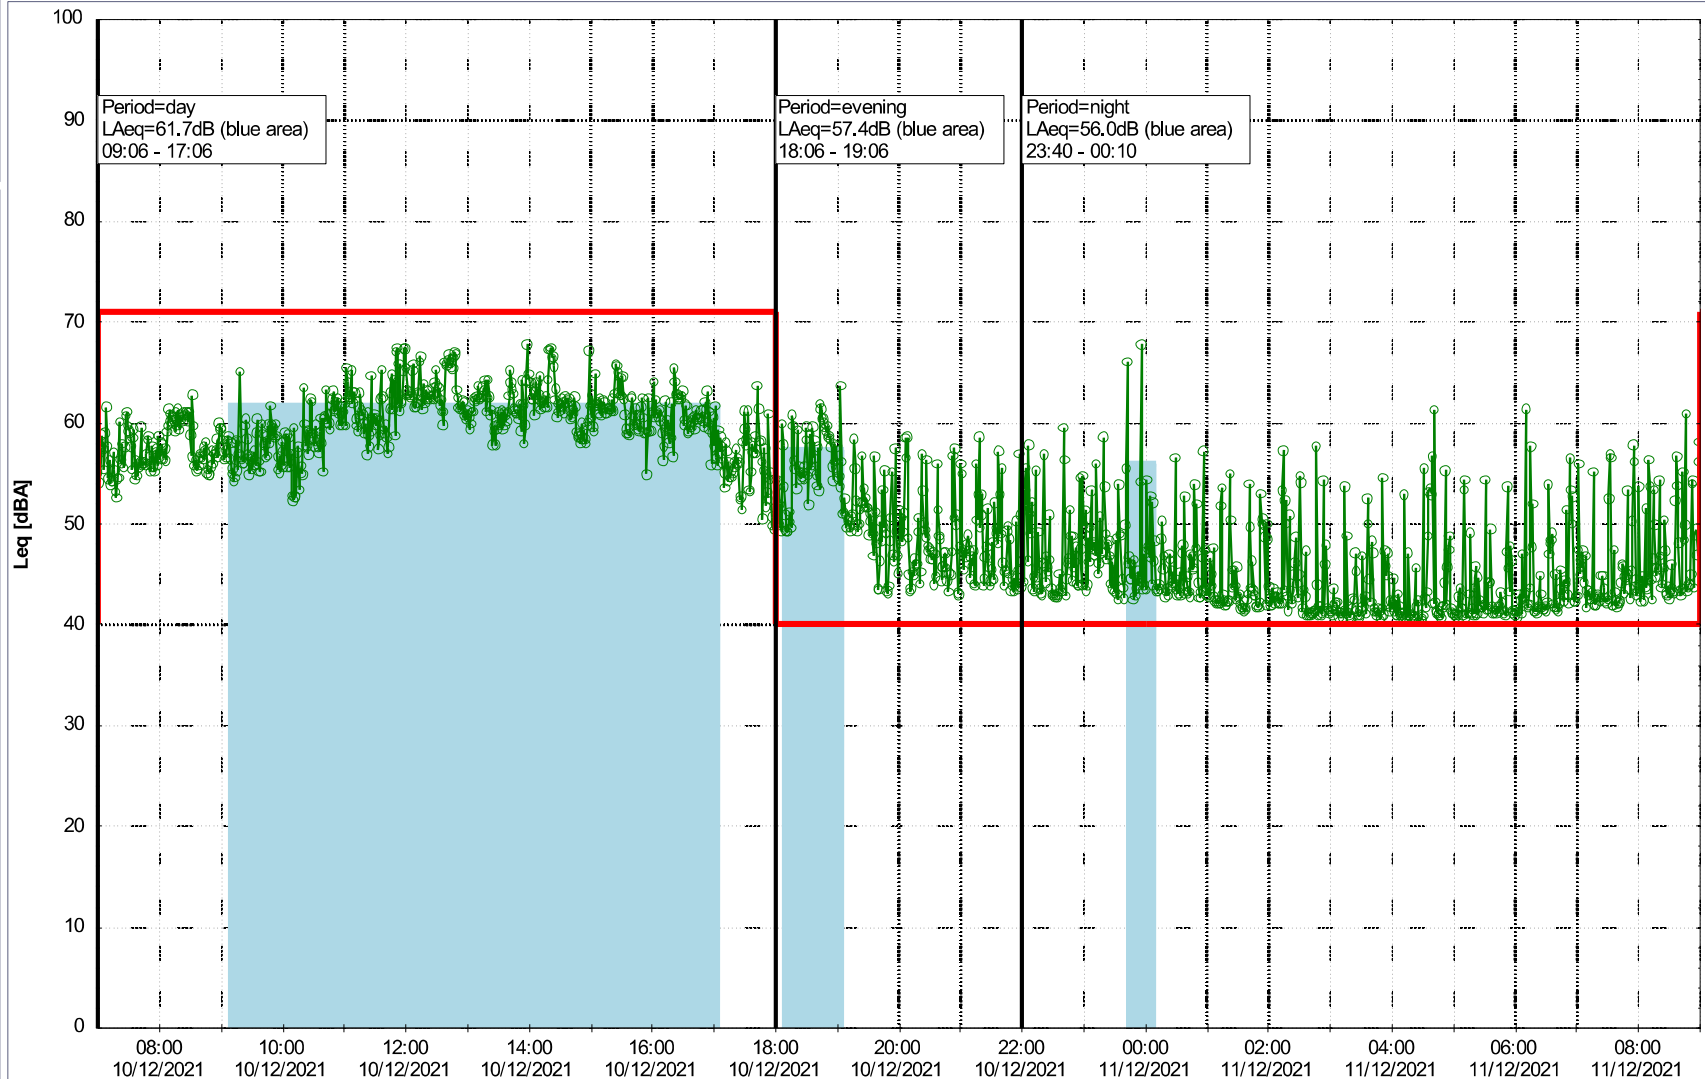

### Noise Time Related Diagram

09/12/2021  
10/12/2021

○○○ NEL\_NS01

Project: Kronos Sydhavnen  
Construction: Ny Ellebjerg  
Location: N-V

Plan View

Remarks

...

### Noise Time Related Diagram

10/12/2021  
11/12/2021

○○○○ NEL\_NS01

Project: Kronos Sydhavnen  
Construction: Ny Ellebjerg  
Location: N-V

Plan View

Remarks

...

### Noise Time Related Diagram

11/12/2021  
12/12/2021

○○○ NEL\_NS01

Project: Kronos Sydhavnen  
Construction: Ny Ellebjerg  
Location: N-V

Plan View

Remarks

...