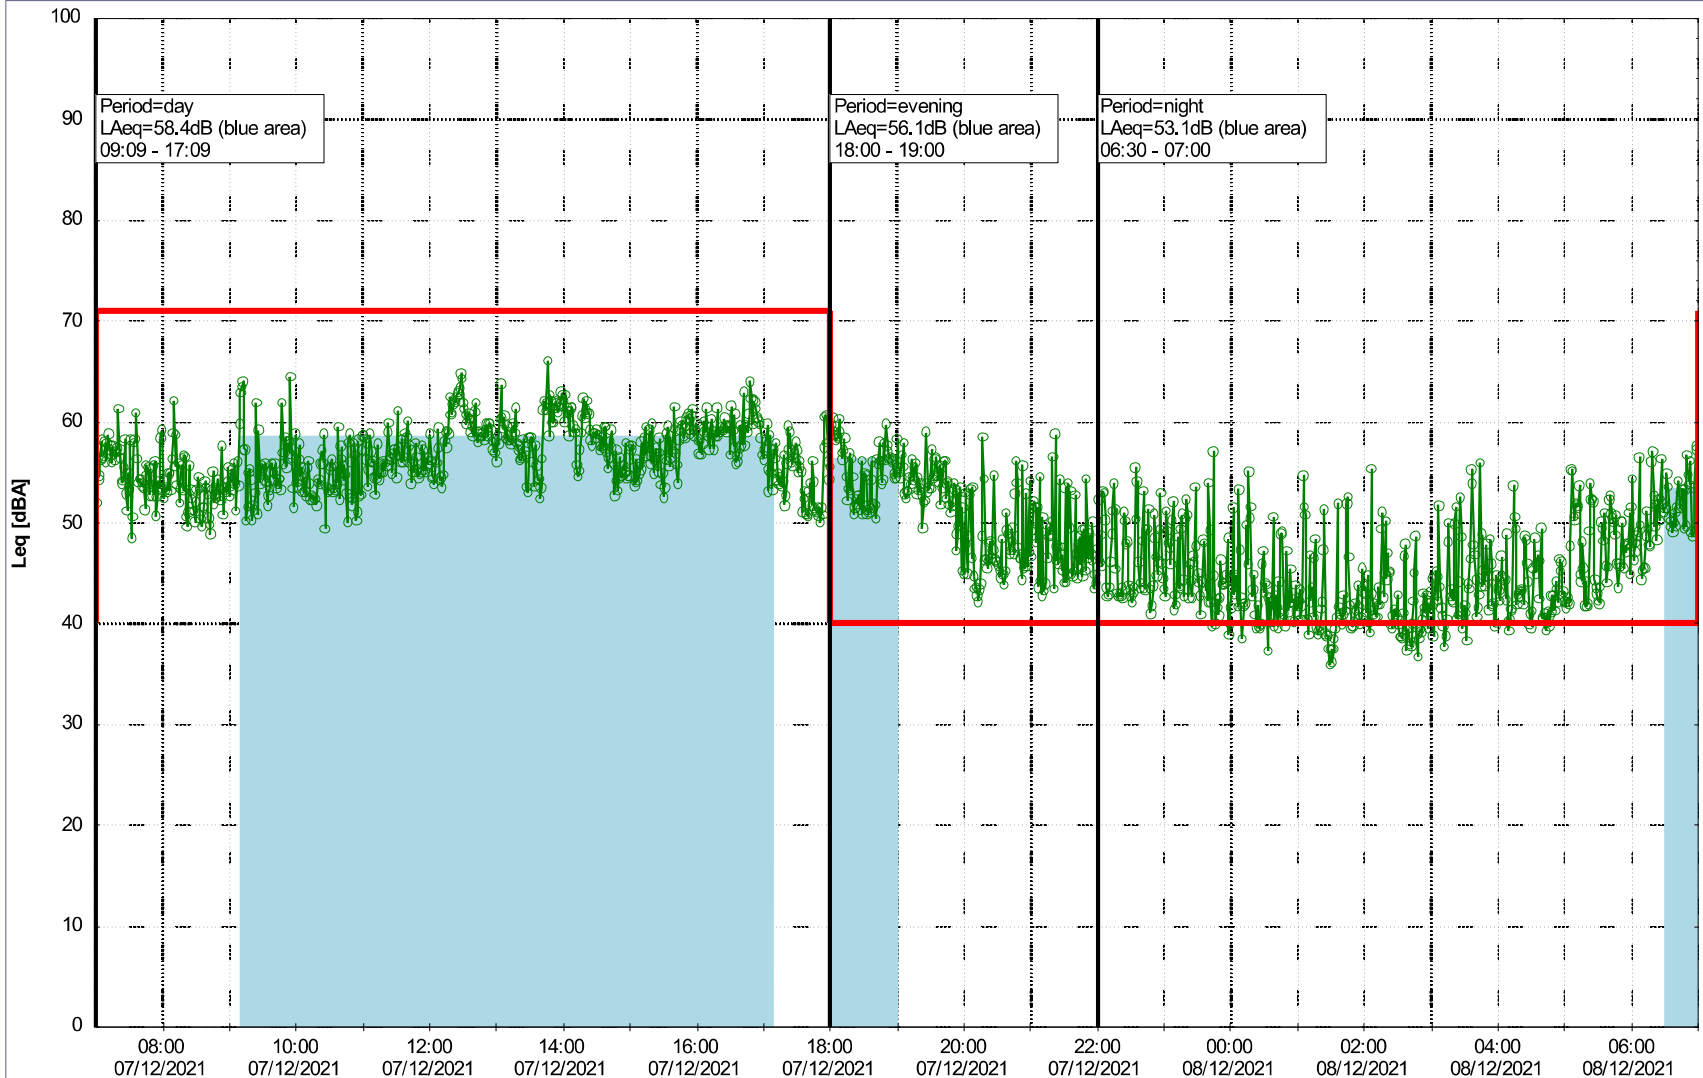

### Noise Time Related Diagram

06/12/2021  
07/12/2021

○○○ NEL\_NS01

Project: Kronos Sydhavnen  
Construction: Ny Ellebjerg  
Location: N-V

Plan View

Remarks

...

### Noise Time Related Diagram

07/12/2021  
08/12/2021

○○○ NEL\_NS01

Project: Kronos Sydhavnen  
Construction: Ny Ellebjerg  
Location: N-V

Plan View

Remarks

...

### Noise Time Related Diagram

08/12/2021  
09/12/2021

NEL\_NS01

Project: Kronos Sydhavnen  
Construction: Ny Ellebjerg  
Location: N-V

Plan View

Remarks

...