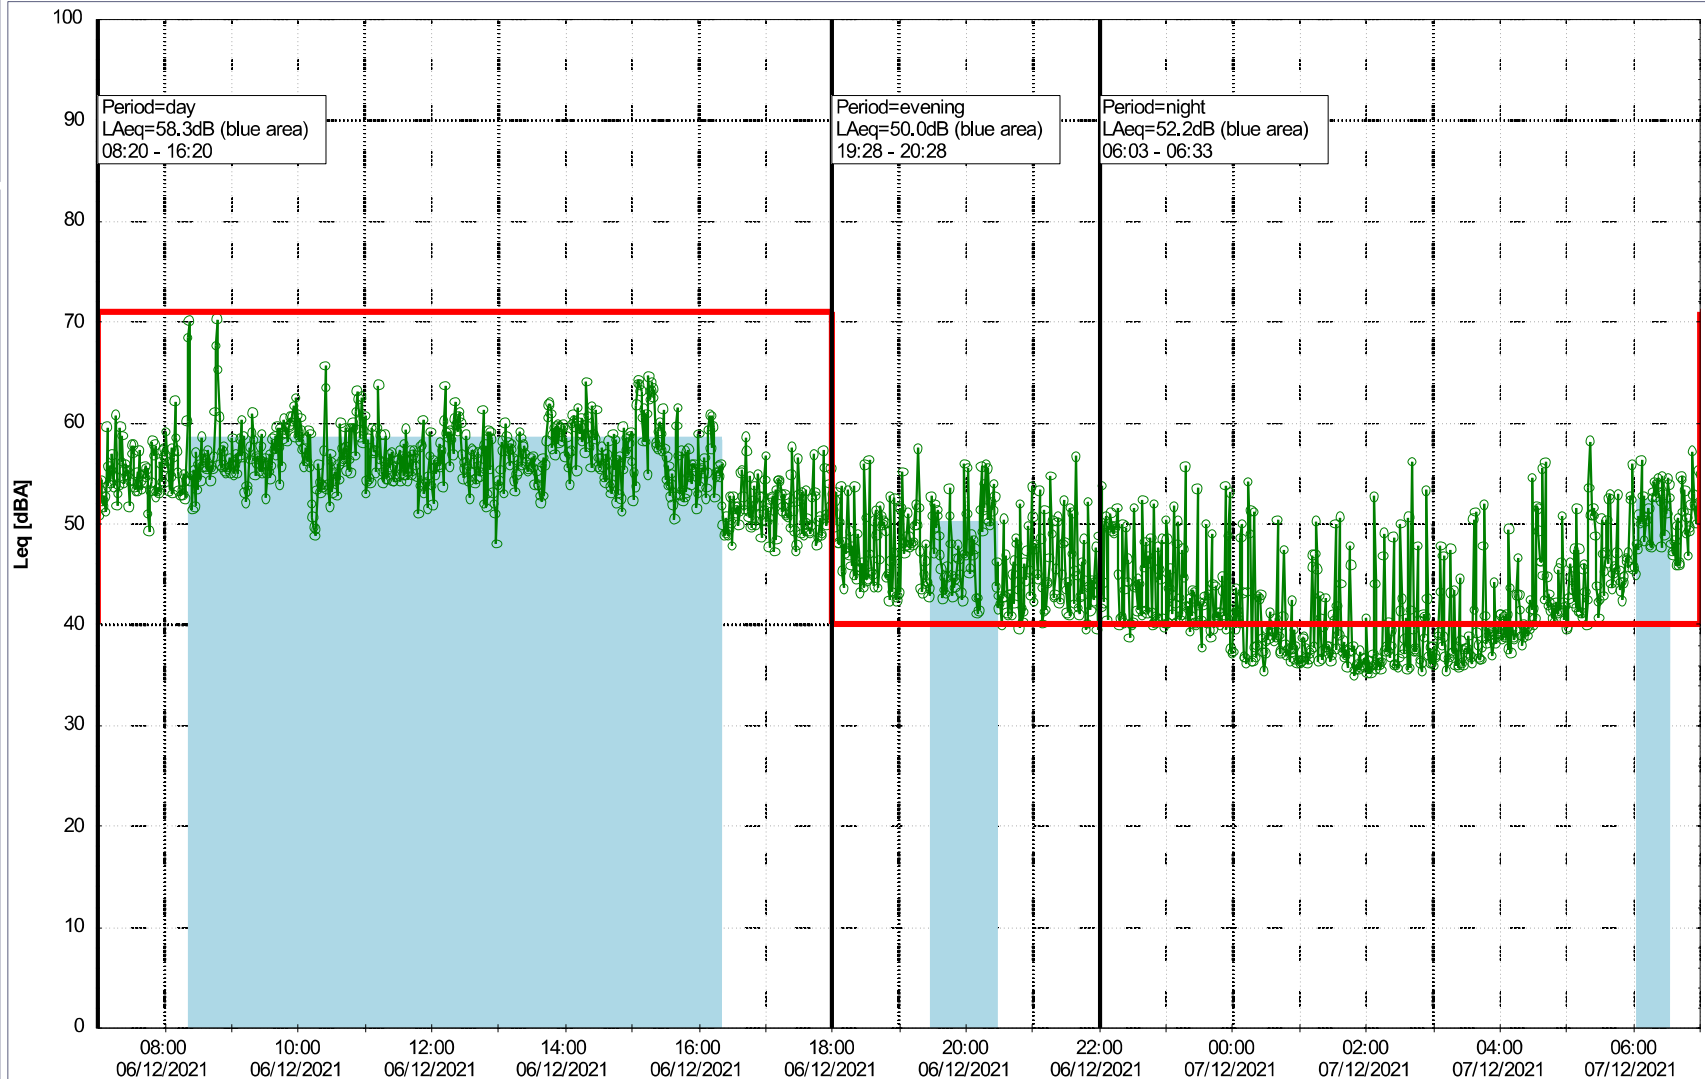

Project: Kronos Sydhavnen  
Construction: Ny Ellebjerg  
Location: N-V

Plan View

Remarks

...

### Noise Time Related Diagram

06/12/2021  
07/12/2021

○○○ NEL\_NS01

Project: Kronos Sydhavnen  
Construction: Ny Ellebjerg  
Location: N-V

Plan View

Remarks

...

### Noise Time Related Diagram

07/12/2021  
08/12/2021

○○○ NEL\_NS01

Project: Kronos Sydhavnen  
Construction: Ny Ellebjerg  
Location: N-V

Plan View

Remarks

...

### Noise Time Related Diagram

08/12/2021  
09/12/2021

NEL\_NS01

Project: Kronos Sydhavnen  
Construction: Ny Ellebjerg  
Location: N-V

Plan View

Remarks

...