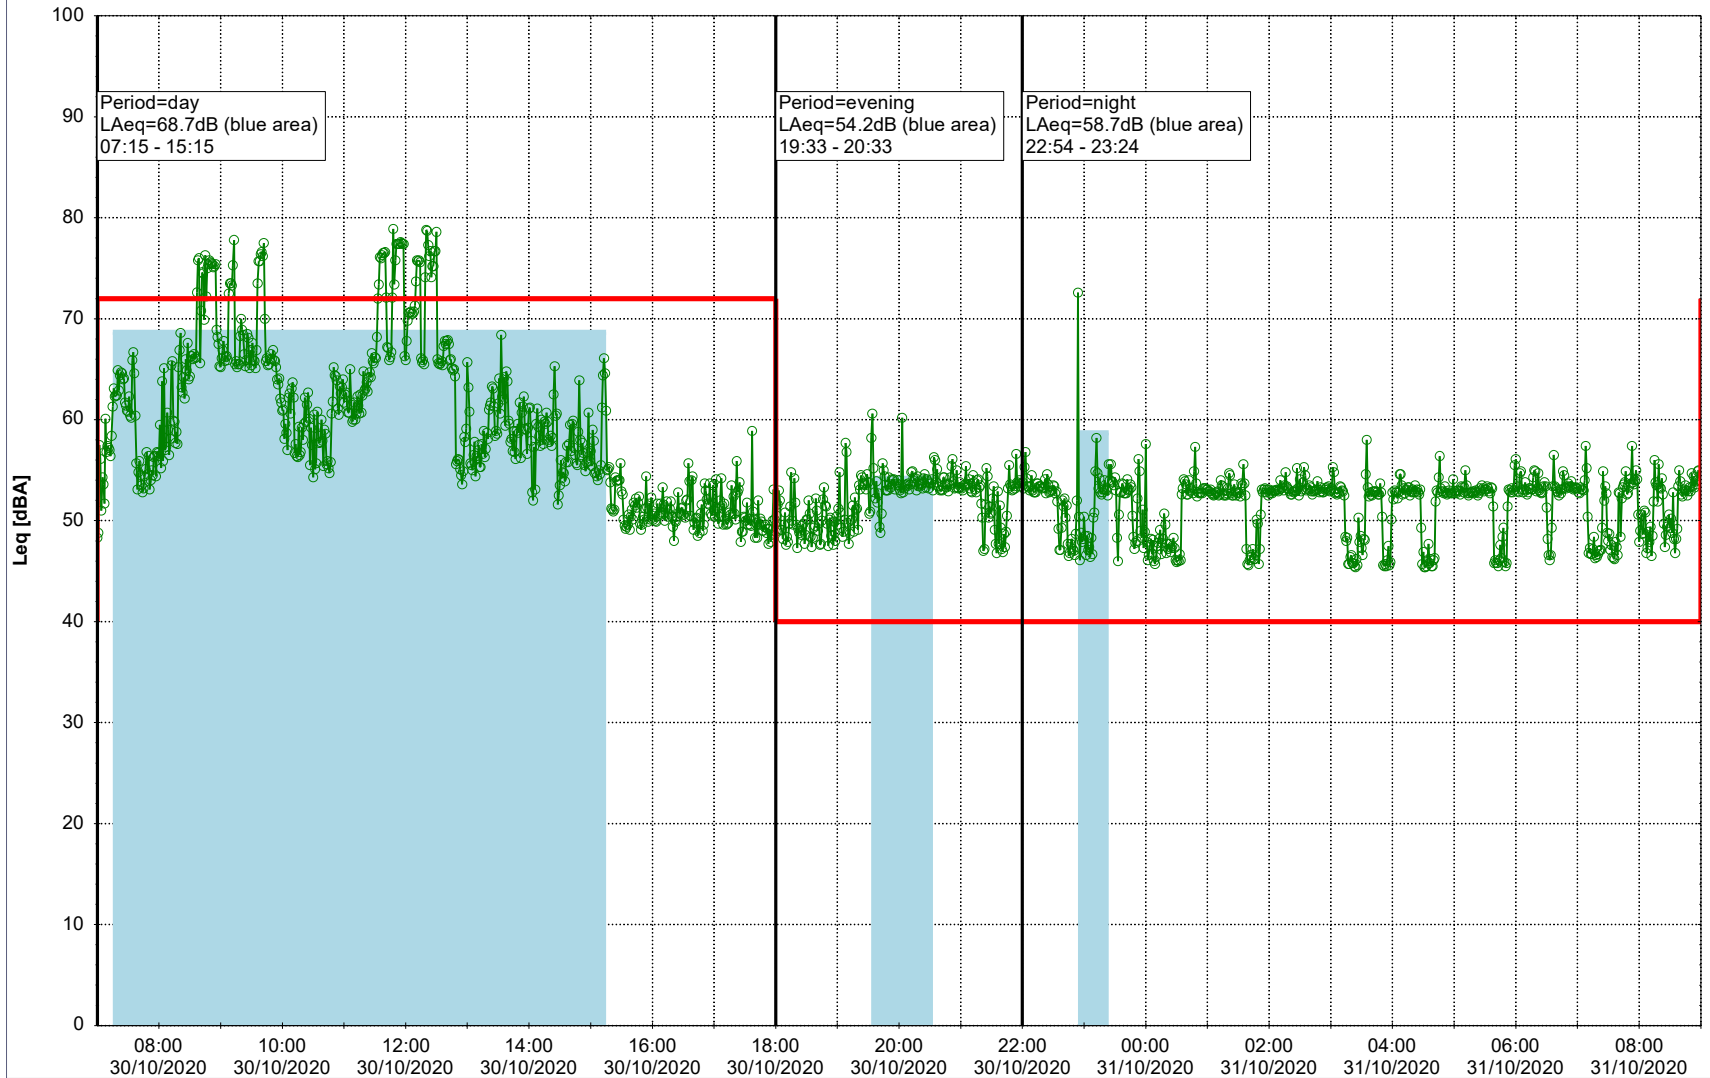

Noise Time Related Diagram

30/10/2020
31/10/2020

○○○○ MOP_NS01