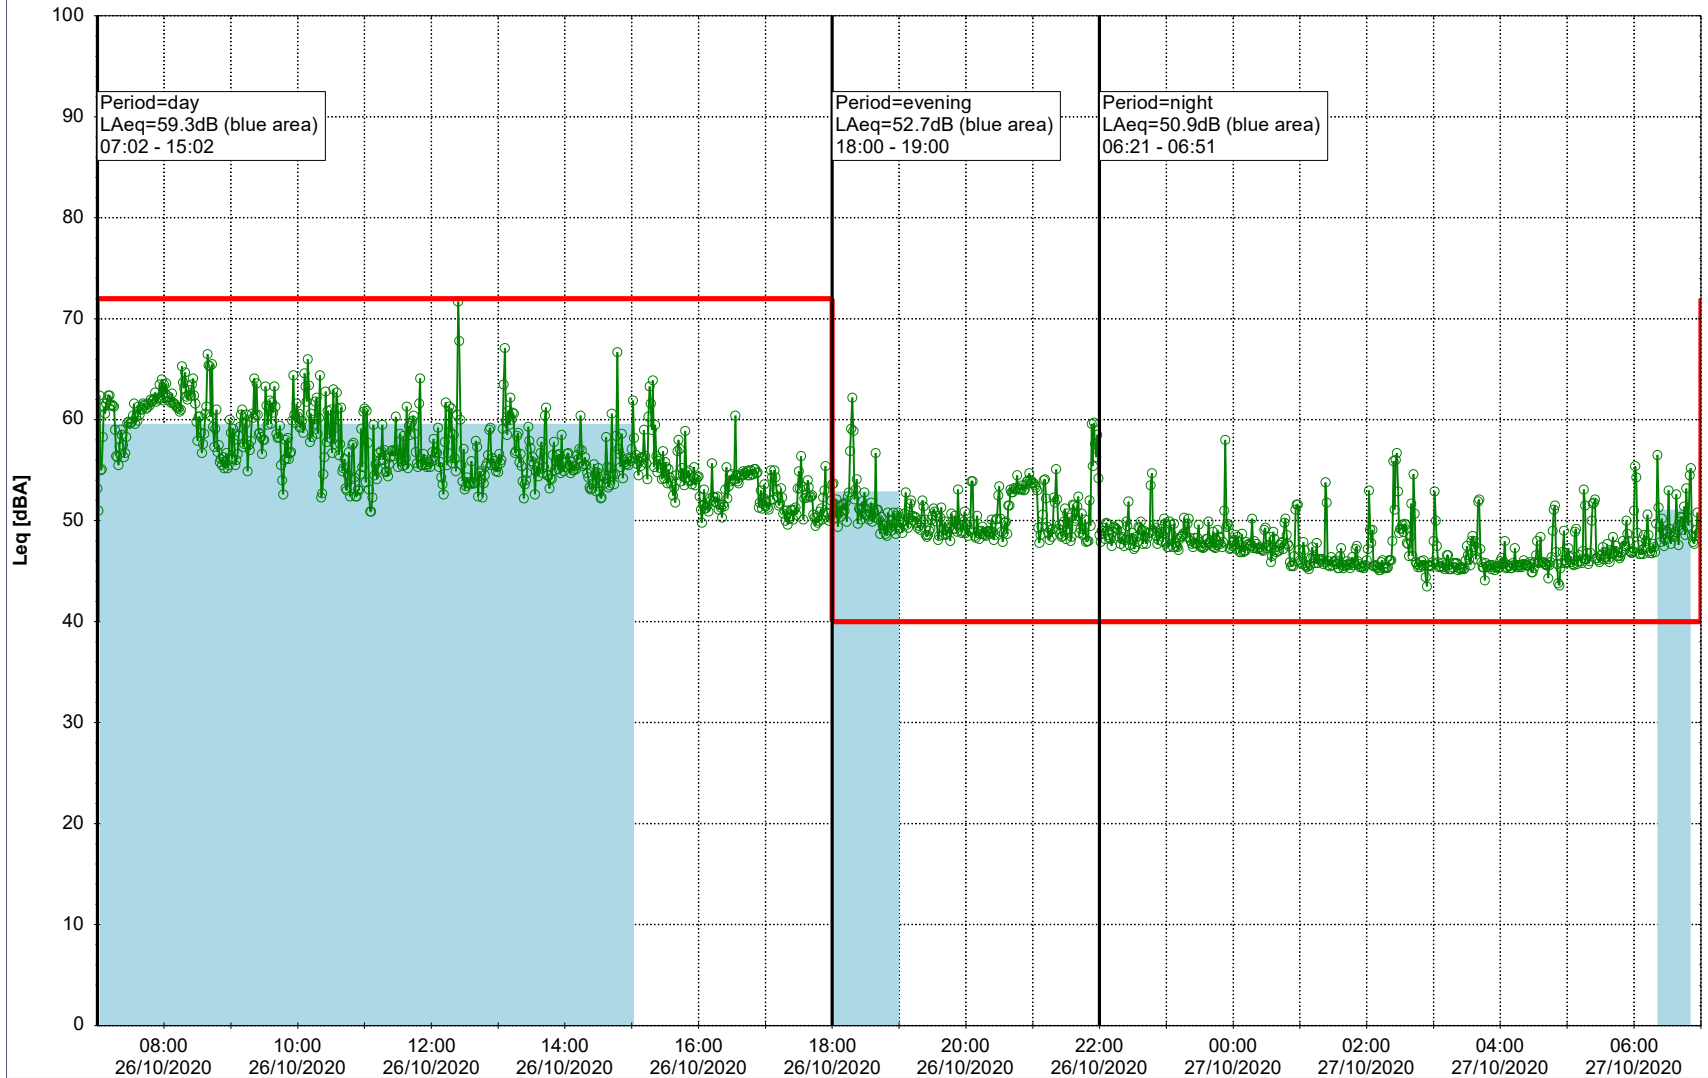

Noise Time Related Diagram

○○○○ MOP_NS01