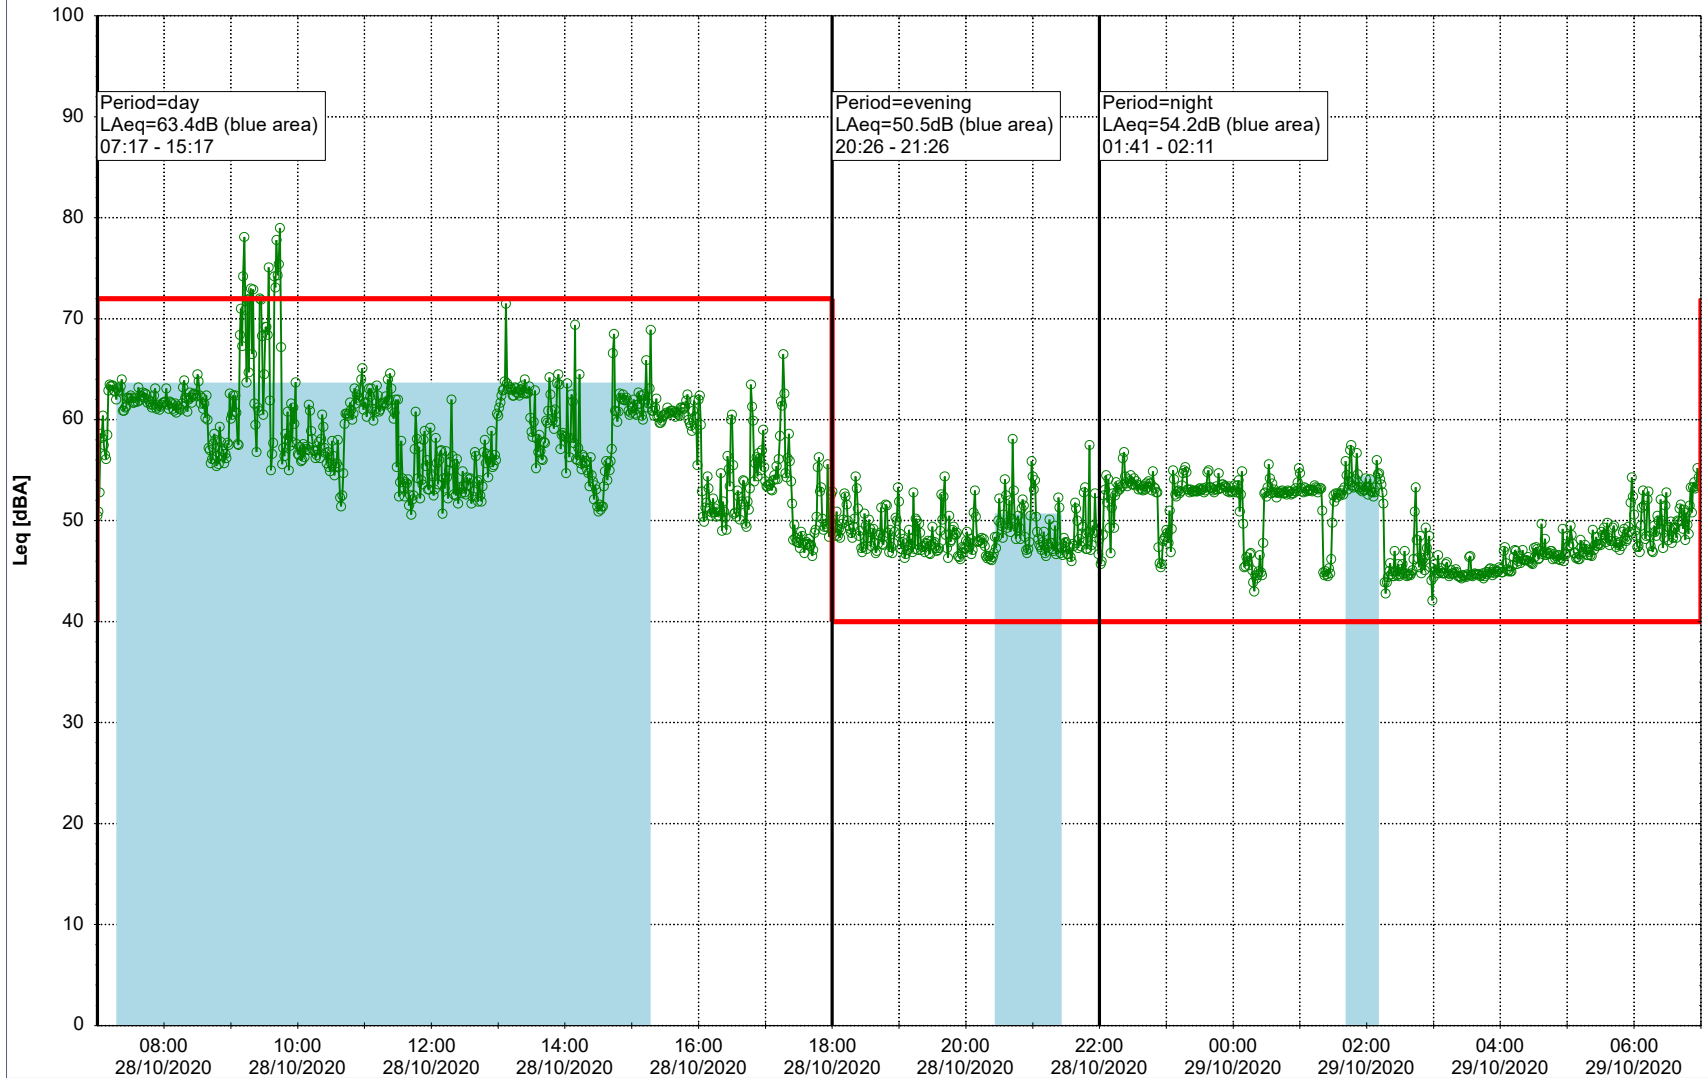

Noise Time Related Diagram

○○○○ MOP_NS01