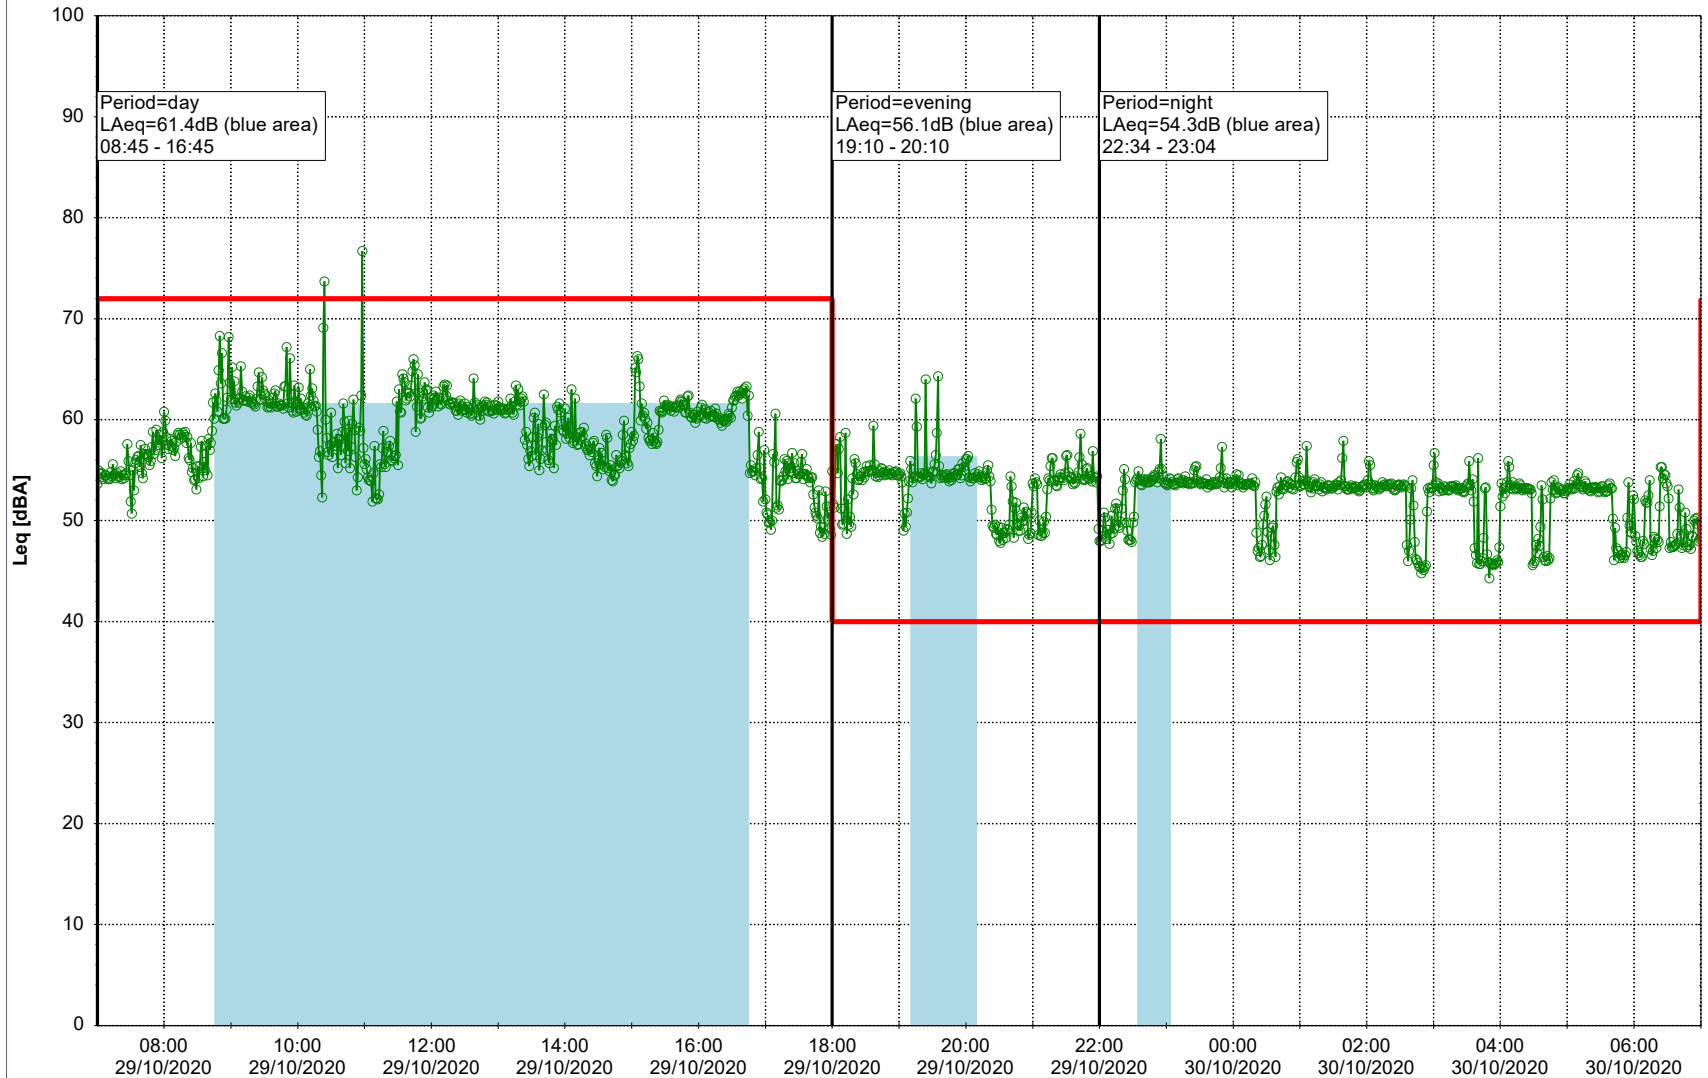

Noise Time Related Diagram

○○○○ MOP_NS01